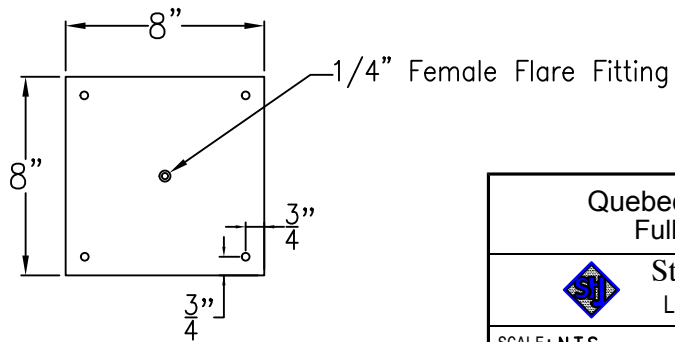

QUEBEC MEDIUM STEEL WALL BRACKET

Front View

Side View

Backplate

Lights are hand crafted
Dimensions may vary by 1/4"

Quebec Medium Steel Wall Bracket	
 St. James LIGHTING	
SCALE: N.T.S.	DRAFT: B. Vial
FILE: QUEM	APP'D: J. Ragan
JOB: X	DATE: 10/2/17

QUEBEC MEDIUM COPPER POST MOUNT

Front View

Side View

Fits over 3" post
1/4" Female Flare Fitting

Lights are hand crafted
Dimensions may vary by 1/4"

Quebec Medium Copper Post Mount	
 St. James LIGHTING	
SCALE: N.T.S.	DRAFT: B. Vial
FILE: QUEM	APP'D: J. Ragan
JOB: X	DATE: 10/2/17

QUEBEC MEDIUM HALF (CEILING) YOKE

Shortest Height 35 ³/₄"

Front View

Side View

Ceiling Mount

Lights are hand crafted
Dimensions may vary by 1/4"

Quebec Medium Half (Ceiling) Yoke	
St. James LIGHTING	
SCALE: N.T.S.	DRAFT: B. Vial
FILE: QUEM	APP'D: J. Ragan
JOB: X	DATE: 10/2/17

QUEBEC MEDIUM FULL YOKE

Shortest Height 36 $\frac{5}{8}$ "

Front View

Side View

Ceiling Mount

Lights are hand crafted
Dimensions may vary by 1/4"

Quebec Medium Full Yoke	
St. James LIGHTING	
SCALE: N.T.S.	DRAFT: B. Vial
FILE: QUEM	APP'D: J. Ragan
JOB: X	DATE: 10/2/17