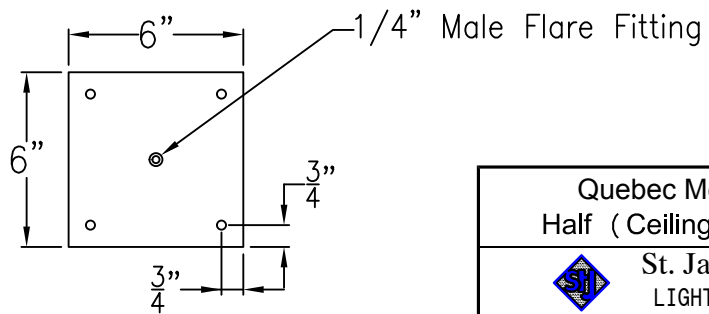

QUEBEC MEDIUM COPPER WALL BRACKET

Front View

Side View

Backplate

Lights are hand crafted
Dimensions may vary by 1/4"

Quebec Medium Copper Wall Bracket	
 St. James LIGHTING	
SCALE: N.T.S.	DRAFT: B. Vial
FILE: QUEM	APP'D: J. Ragan
JOB: X	DATE: 11/7/17

QUEBEC MEDIUM STEEL WALL BRACKET

Front View

Side View

Backplate

Lights are hand crafted
Dimensions may vary by 1/4"

Quebec Medium Steel Wall Bracket	
 St. James LIGHTING	
SCALE: N.T.S.	DRAFT: B. Vial
FILE: QUEM	APP'D: J. Ragan
JOB: X	DATE: 10/2/17

QUEBEC MEDIUM COPPER POST MOUNT

Front View

Side View

Fits over 3" post
1/4" Female Flare Fitting

Lights are hand crafted
Dimensions may vary by 1/4"

Quebec Medium Copper Post Mount	
 St. James LIGHTING	
SCALE: N.T.S.	DRAFT: B. Vial
FILE: QUEM	APP'D: J. Ragan
JOB: X	DATE: 10/2/17

QUEBEC MEDIUM HALF (CEILING) YOKE

Shortest Height 35 ³/₄"

Front View

Side View

Ceiling Mount

Lights are hand crafted
Dimensions may vary by 1/4"

Quebec Medium Half (Ceiling) Yoke	
St. James LIGHTING	
SCALE: N.T.S.	DRAFT: B. Vial
FILE: QUEM	APP'D: J. Ragan
JOB: X	DATE: 10/2/17