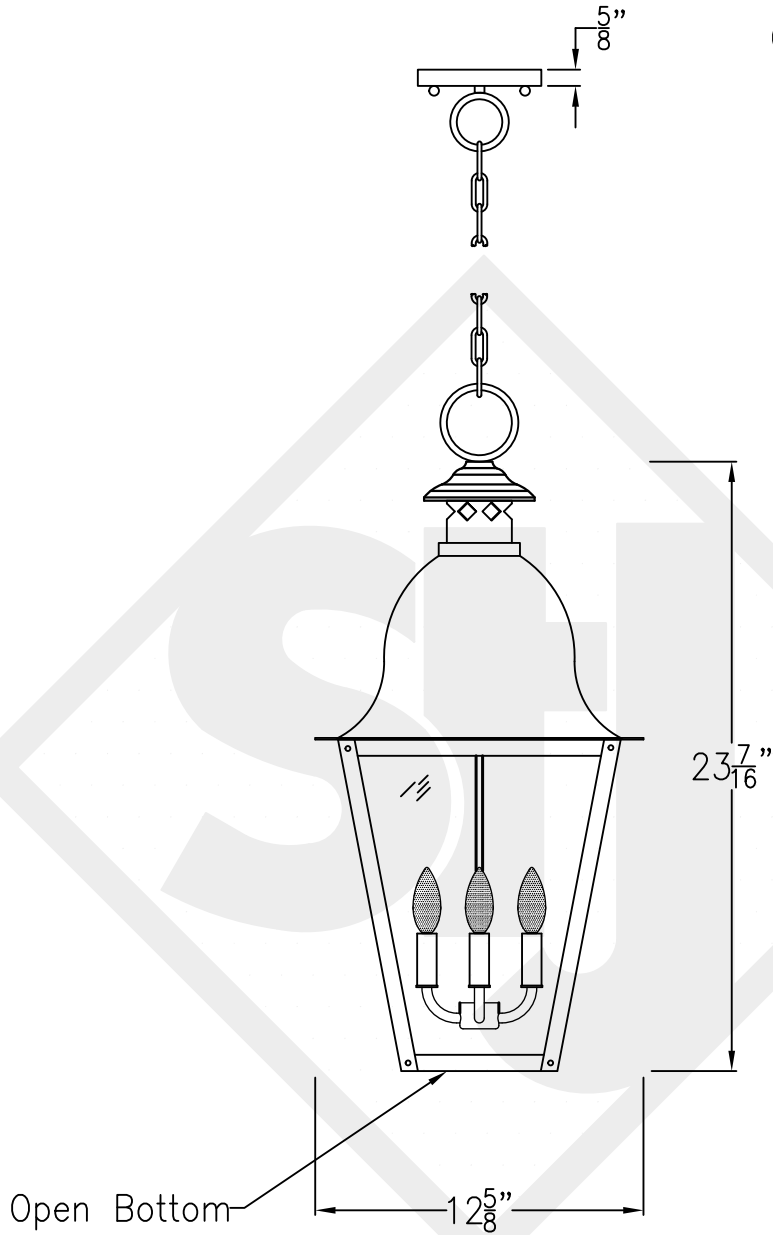

QUEBEC MEDIUM CHAIN HUNG PENDANT

Comes standard w/ 6'
of chain

Front View

Lights are hand crafted
Dimensions may vary by 1/4"

Quebec Medium Chain Hung Pendant	
St. James LIGHTING	
SCALE: N.T.S.	DRAFT: B. Vial
FILE: QUEM	APP'D: J. Ragan
JOB: X	DATE: 10/26/17