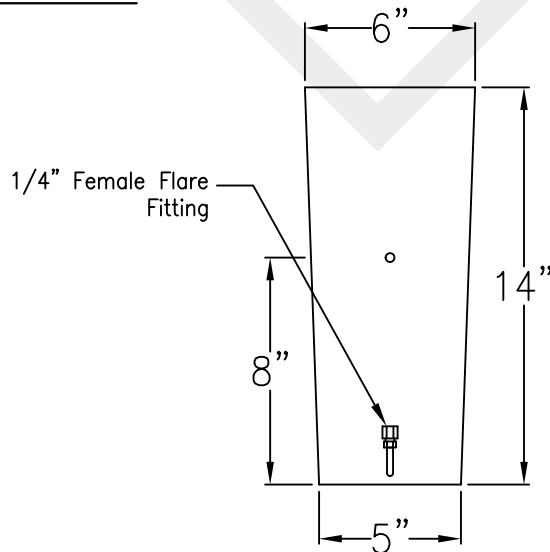

QUEBEC MEDIUM COPPER WALL BRACKET

Front View

Side View

Backplate

Lights are hand crafted
Dimensions may vary by 1/4"

Quebec Medium Copper Wall Bracket	
 St. James LIGHTING	
SCALE: N.T.S.	DRAFT: B. Vial
FILE: QUEM	APP'D: J. Ragan
JOB: X	DATE: 11/7/17

QUEBEC MEDIUM STEEL WALL BRACKET

Front View

Side View

Backplate

Lights are hand crafted
Dimensions may vary by 1/4"

Quebec Medium Steel Wall Bracket	
 St. James LIGHTING	
SCALE: N.T.S.	DRAFT: B. Vial
FILE: QUEM	APP'D: J. Ragan
JOB: X	DATE: 10/2/17

QUEBEC MEDIUM COPPER POST MOUNT

Front View

Side View

Fits over 3" post
1/4" Female Flare Fitting

Lights are hand crafted
Dimensions may vary by 1/4"

Quebec Medium Copper Post Mount	
 St. James LIGHTING	
SCALE: N.T.S.	DRAFT: B. Vial
FILE: QUEM	APP'D: J. Ragan
JOB: X	DATE: 10/2/17

QUEBEC MEDIUM HALF (CEILING) YOKE

Shortest Height 35 ³/₄"

Front View

Side View

Ceiling Mount

Lights are hand crafted
Dimensions may vary by 1/4"

Quebec Medium Half (Ceiling) Yoke	
St. James LIGHTING	
SCALE: N.T.S.	DRAFT: B. Vial
FILE: QUEM	APP'D: J. Ragan
JOB: X	DATE: 10/2/17