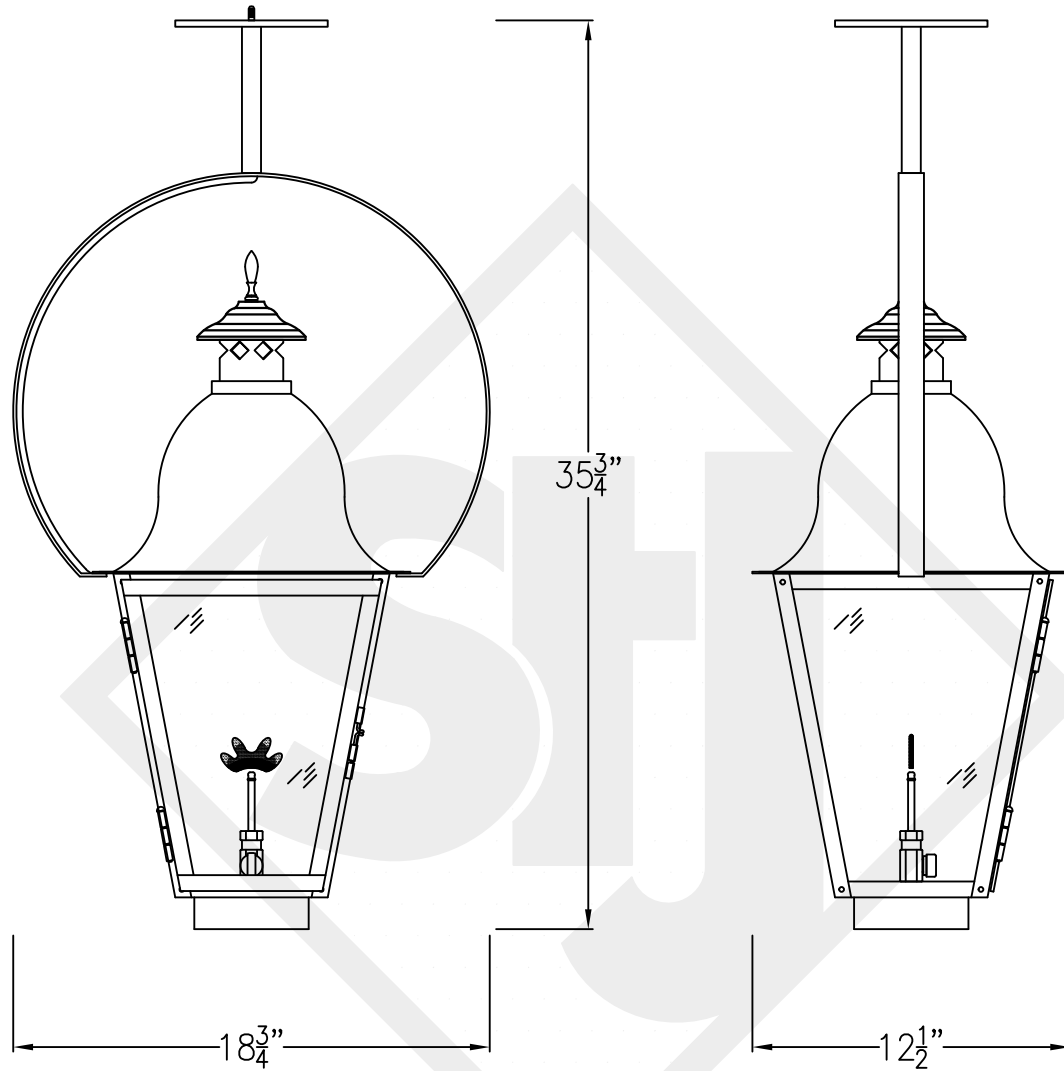

QUEBEC MEDIUM COPPER WALL BRACKET

Front View

Side View

Backplate

Lights are hand crafted
Dimensions may vary by 1/4"

Quebec Medium Copper Wall Bracket	
 St. James LIGHTING	
SCALE: N.T.S.	DRAFT: B. Vial
FILE: QUEM	APP'D: J. Ragan
JOB: X	DATE: 11/7/17

QUEBEC MEDIUM STEEL WALL BRACKET

Front View

Side View

Backplate

Lights are hand crafted
Dimensions may vary by 1/4"

Quebec Medium Steel Wall Bracket	
 St. James LIGHTING	
SCALE: N.T.S.	DRAFT: B. Vial
FILE: QUEM	APP'D: J. Ragan
JOB: X	DATE: 10/2/17

QUEBEC MEDIUM COPPER POST MOUNT

Front View

Side View

Fits over 3" post
1/4" Female Flare Fitting

Lights are hand crafted
Dimensions may vary by 1/4"

Quebec Medium Copper Post Mount	
 St. James LIGHTING	
SCALE: N.T.S.	DRAFT: B. Vial
FILE: QUEM	APP'D: J. Ragan
JOB: X	DATE: 10/2/17

QUEBEC MEDIUM HALF (CEILING) YOKE

Shortest Height 35 ³/₄"

Front View

Side View

Ceiling Mount

Lights are hand crafted
Dimensions may vary by 1/4"

Quebec Medium Half (Ceiling) Yoke	
St. James LIGHTING	
SCALE: N.T.S.	DRAFT: B. Vial
FILE: QUEM	APP'D: J. Ragan
JOB: X	DATE: 10/2/17