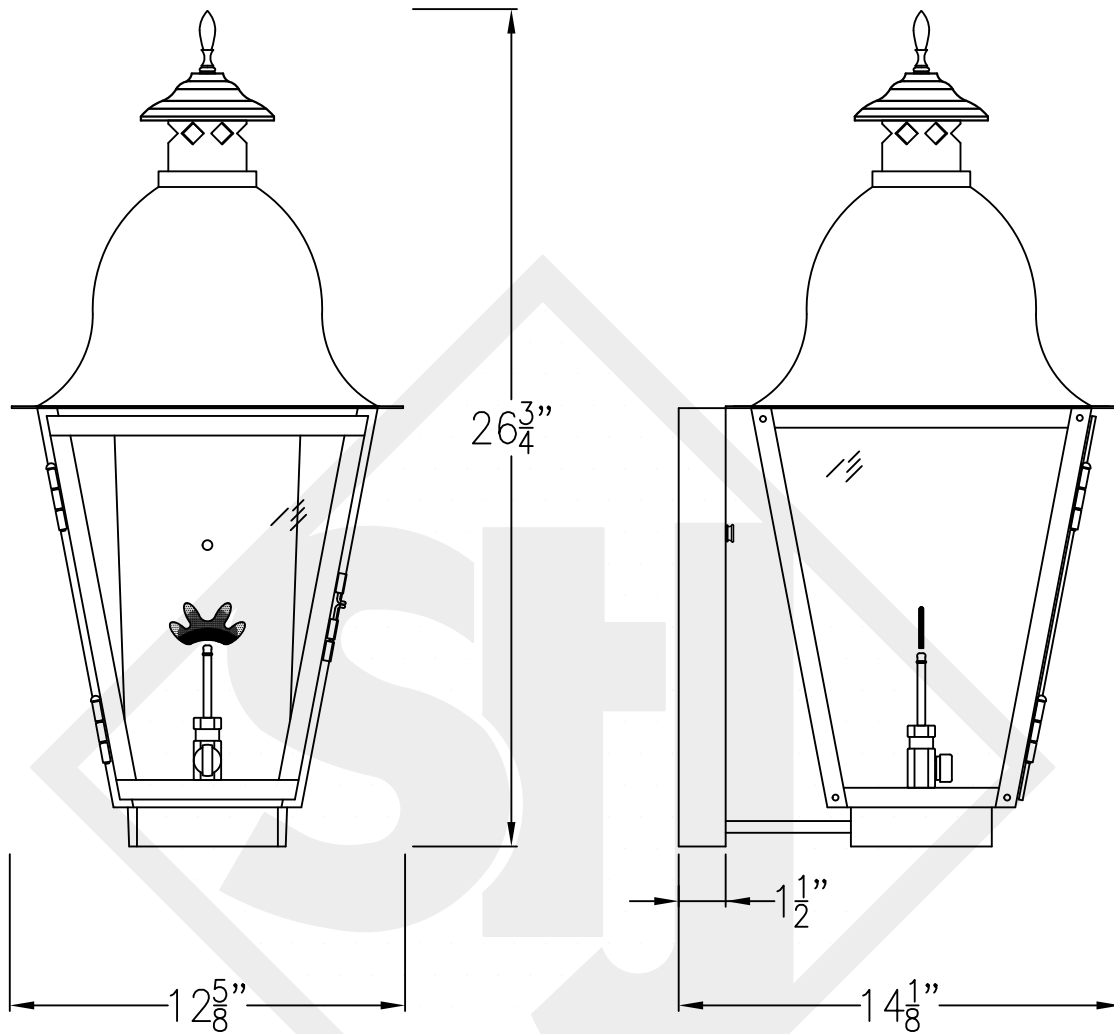

QUEBEC MEDIUM COPPER WALL BRACKET

Front View

Side View

Backplate

Lights are hand crafted
Dimensions may vary by 1/4"

Quebec Medium Copper Wall Bracket	
 St. James LIGHTING	
SCALE: N.T.S.	DRAFT: B. Vial
FILE: QUEM	APP'D: J. Ragan
JOB: X	DATE: 11/7/17

QUEBEC MEDIUM STEEL WALL BRACKET

Front View

Side View

Backplate

Lights are hand crafted
Dimensions may vary by 1/4"

Quebec Medium Steel Wall Bracket	
 St. James LIGHTING	
SCALE: N.T.S.	DRAFT: B. Vial
FILE: QUEM	APP'D: J. Ragan
JOB: X	DATE: 10/2/17

QUEBEC MEDIUM COPPER POST MOUNT

Front View

Side View

Fits over 3" post
1/4" Female Flare Fitting

Lights are hand crafted
Dimensions may vary by 1/4"

Quebec Medium Copper Post Mount	
 St. James LIGHTING	
SCALE: N.T.S.	DRAFT: B. Vial
FILE: QUEM	APP'D: J. Ragan
JOB: X	DATE: 10/2/17

QUEBEC MEDIUM HALF (CEILING) YOKE

Shortest Height 35 ³/₄"

Front View

Side View

Ceiling Mount

Lights are hand crafted
Dimensions may vary by 1/4"

Quebec Medium Half (Ceiling) Yoke	
St. James LIGHTING	
SCALE: N.T.S.	DRAFT: B. Vial
FILE: QUEM	APP'D: J. Ragan
JOB: X	DATE: 10/2/17