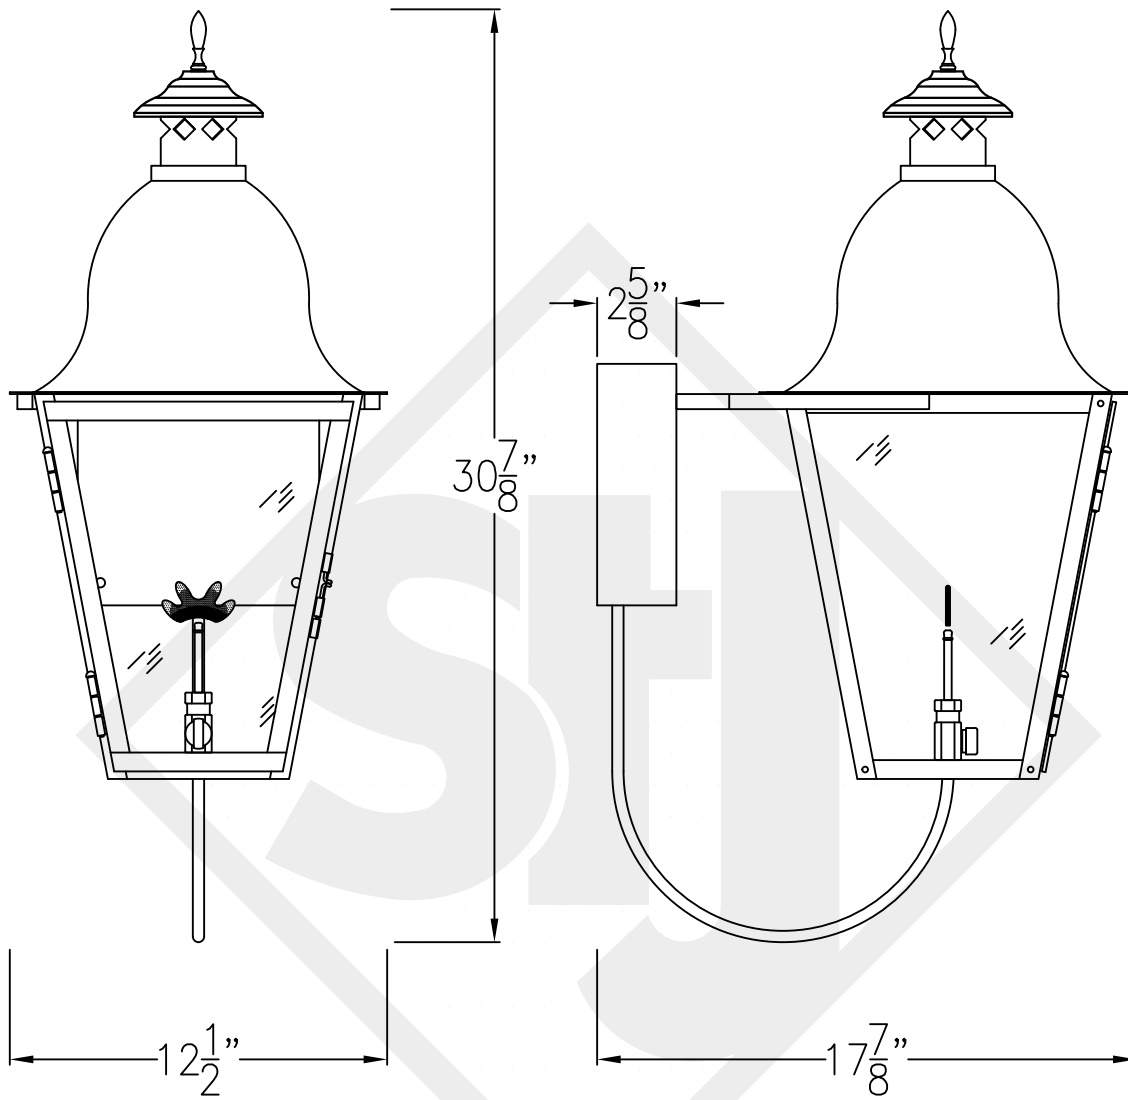

QUEBEC MEDIUM COPPER WALL BRACKET

Front View

Side View

Backplate

Lights are hand crafted
Dimensions may vary by 1/4"

Quebec Medium Copper Wall Bracket	
 St. James LIGHTING	
SCALE: N.T.S.	DRAFT: B. Vial
FILE: QUEM	APP'D: J. Ragan
JOB: X	DATE: 11/7/17

QUEBEC MEDIUM STEEL WALL BRACKET

Front View

Side View

Backplate

Lights are hand crafted
Dimensions may vary by 1/4"

Quebec Medium Steel Wall Bracket	
 St. James LIGHTING	
SCALE: N.T.S.	DRAFT: B. Vial
FILE: QUEM	APP'D: J. Ragan
JOB: X	DATE: 10/2/17

QUEBEC MEDIUM COPPER POST MOUNT

Front View

Side View

Fits over 3" post
1/4" Female Flare Fitting

Lights are hand crafted
Dimensions may vary by 1/4"

Quebec Medium Copper Post Mount	
 St. James LIGHTING	
SCALE: N.T.S.	DRAFT: B. Vial
FILE: QUEM	APP'D: J. Ragan
JOB: X	DATE: 10/2/17

QUEBEC MEDIUM HALF (CEILING) YOKE

Shortest Height 35 ³/₄"

Front View

Side View

Ceiling Mount

Lights are hand crafted
Dimensions may vary by 1/4"

Quebec Medium Half (Ceiling) Yoke	
St. James LIGHTING	
SCALE: N.T.S.	DRAFT: B. Vial
FILE: QUEM	APP'D: J. Ragan
JOB: X	DATE: 10/2/17