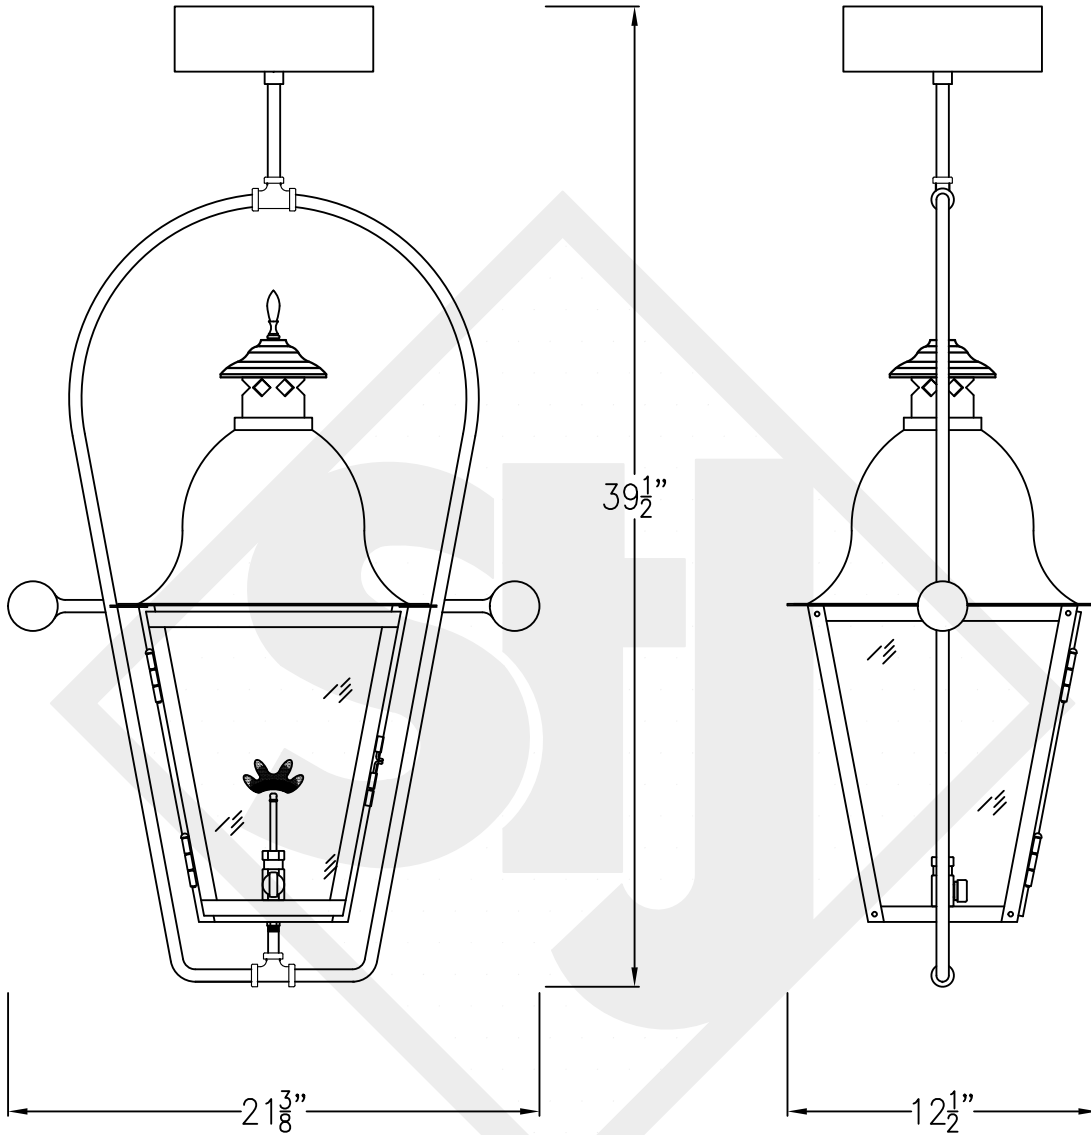

QUEBEC MEDIUM FULL YOKE

Shortest Height 36 $\frac{5}{8}$ "

Front View