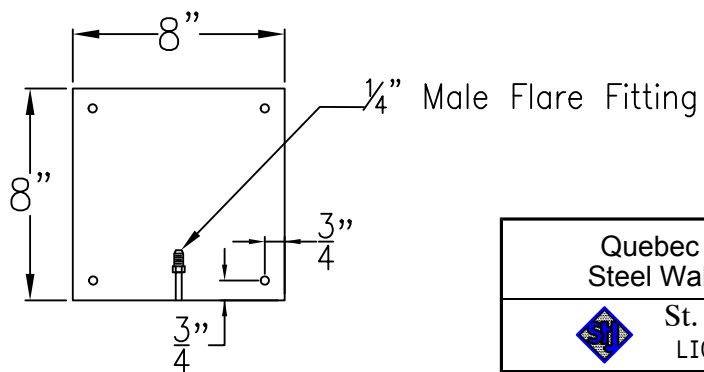

QUEBEC MEDIUM COPPER WALL BRACKET

Front View

Side View

Backplate

Lights are hand crafted
Dimensions may vary by 1/4"

Quebec Medium Copper Wall Bracket	
 St. James LIGHTING	
SCALE: N.T.S.	DRAFT: B. Vial
FILE: QUEM	APP'D: J. Ragan
JOB: X	DATE: 11/7/17

QUEBEC MEDIUM STEEL WALL BRACKET

Front View

Side View

Backplate

Lights are hand crafted
Dimensions may vary by 1/4"

Quebec Medium Steel Wall Bracket	
 St. James LIGHTING	
SCALE: N.T.S.	DRAFT: B. Vial
FILE: QUEM	APP'D: J. Ragan
JOB: X	DATE: 10/2/17

QUEBEC MEDIUM COPPER POST MOUNT

Front View

Side View

Fits over 3" post
1/4" Female Flare Fitting

Lights are hand crafted
Dimensions may vary by 1/4"

Quebec Medium Copper Post Mount	
 St. James LIGHTING	
SCALE: N.T.S.	DRAFT: B. Vial
FILE: QUEM	APP'D: J. Ragan
JOB: X	DATE: 10/2/17