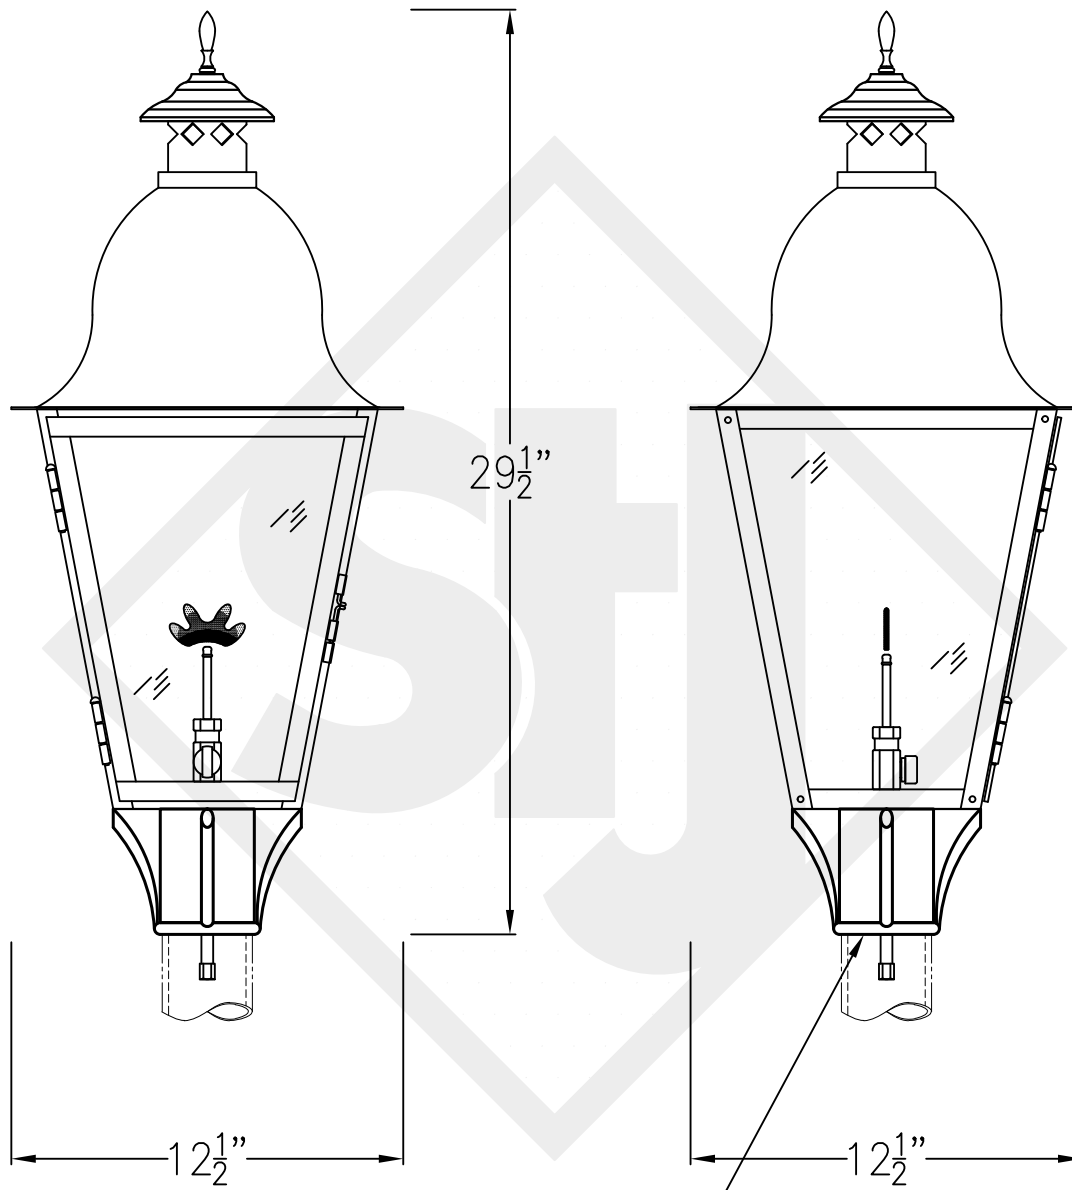

QUEBEC MEDIUM COPPER WALL BRACKET

Front View

Side View

Backplate

Lights are hand crafted
Dimensions may vary by 1/4"

Quebec Medium Copper Wall Bracket	
 St. James LIGHTING	
SCALE: N.T.S.	DRAFT: B. Vial
FILE: QUEM	APP'D: J. Ragan
JOB: X	DATE: 11/7/17

QUEBEC MEDIUM STEEL WALL BRACKET

Front View

Side View

Backplate

Lights are hand crafted
Dimensions may vary by 1/4"

Quebec Medium Steel Wall Bracket	
 St. James LIGHTING	
SCALE: N.T.S.	DRAFT: B. Vial
FILE: QUEM	APP'D: J. Ragan
JOB: X	DATE: 10/2/17

QUEBEC MEDIUM COPPER POST MOUNT

Front View

Side View

Fits over 3" post
1/4" Female Flare Fitting

Lights are hand crafted
Dimensions may vary by 1/4"

Quebec Medium Copper Post Mount	
 St. James LIGHTING	
SCALE: N.T.S.	DRAFT: B. Vial
FILE: QUEM	APP'D: J. Ragan
JOB: X	DATE: 10/2/17

QUEBEC MEDIUM HALF (CEILING) YOKE

Shortest Height 35 ³/₄"

Front View

Side View

Ceiling Mount

Lights are hand crafted
Dimensions may vary by 1/4"

Quebec Medium Half (Ceiling) Yoke	
St. James LIGHTING	
SCALE: N.T.S.	DRAFT: B. Vial
FILE: QUEM	APP'D: J. Ragan
JOB: X	DATE: 10/2/17