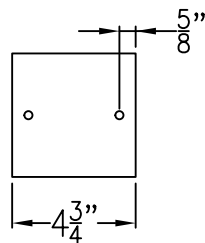

QUEBEC MEDIUM COPPER POST MOUNT

Front View

Side View

Fits over 3" post
1/4" Female Flare Fitting

Lights are hand crafted
Dimensions may vary by 1/4"

Quebec Medium Copper Post Mount	
 St. James LIGHTING	
SCALE: N.T.S.	DRAFT: B. Vial
FILE: QUEM	APP'D: J. Ragan
JOB: X	DATE: 10/2/17

QUEBEC MEDIUM HALF (CEILING) YOKE

Shortest Height 35 ³/₄"

Front View

Side View

Ceiling Mount

Lights are hand crafted
Dimensions may vary by 1/4"

Quebec Medium Half (Ceiling) Yoke	
St. James LIGHTING	
SCALE: N.T.S.	DRAFT: B. Vial
FILE: QUEM	APP'D: J. Ragan
JOB: X	DATE: 10/2/17

QUEBEC MEDIUM FULL YOKE

Shortest Height 36 $\frac{5}{8}$ "

Front View

Side View

Ceiling Mount

Lights are hand crafted
Dimensions may vary by 1/4"

Quebec Medium Full Yoke	
St. James LIGHTING	
SCALE: N.T.S.	DRAFT: B. Vial
FILE: QUEM	APP'D: J. Ragan
JOB: X	DATE: 10/2/17

QUEBEC MEDIUM CHAIN HUNG PENDANT

Comes standard w/ 6'
of chain

Front View

Ceiling Canopy

Lights are hand crafted
Dimensions may vary by 1/4"

Quebec Medium Chain Hung Pendant	
St. James LIGHTING	
SCALE: N.T.S.	DRAFT: B. Vial
FILE: QUEM	APP'D: J. Ragan
JOB: X	DATE: 10/26/17