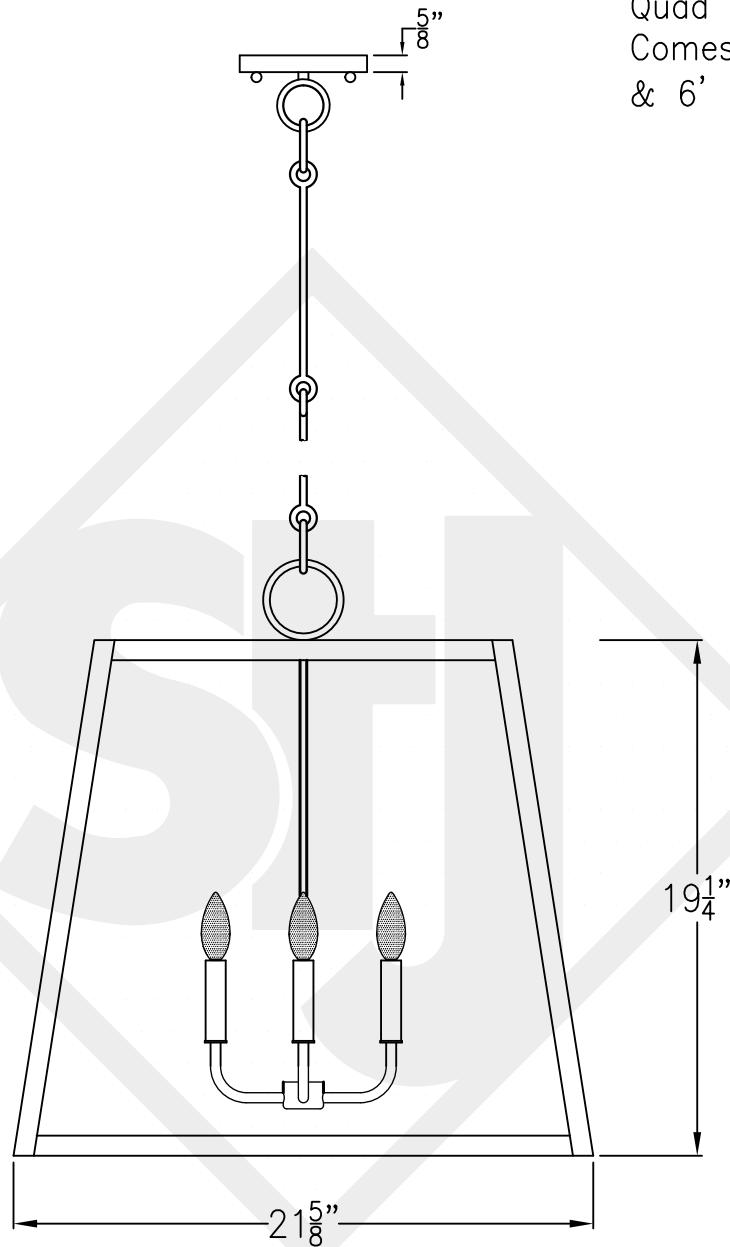

# ABILENE GRANDE

Quad Candelabra  
Comes with Clear Glass  
& 6' of chain

Front View

Ceiling Canopy

Lights are hand crafted  
Dimensions may vary by 1/4"

Abilene Grande	
St. James LIGHTING	
SCALE: N.T.S.	DRAFT: B. Vial
FILE: ABIL	APP'D: J. Ragan
JOB: X	DATE: 10/26/17