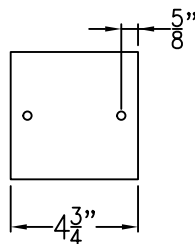

# ABILENE GRANDE

Quad Candelabra  
Comes with Clear Glass  
& 6' of chain

Front View

Ceiling Canopy

Lights are hand crafted  
Dimensions may vary by 1/4"

Abilene Grande	
St. James LIGHTING	
SCALE: N.T.S.	DRAFT: B. Vial
FILE: ABIL	APP'D: J. Ragan
JOB: X	DATE: 10/26/17