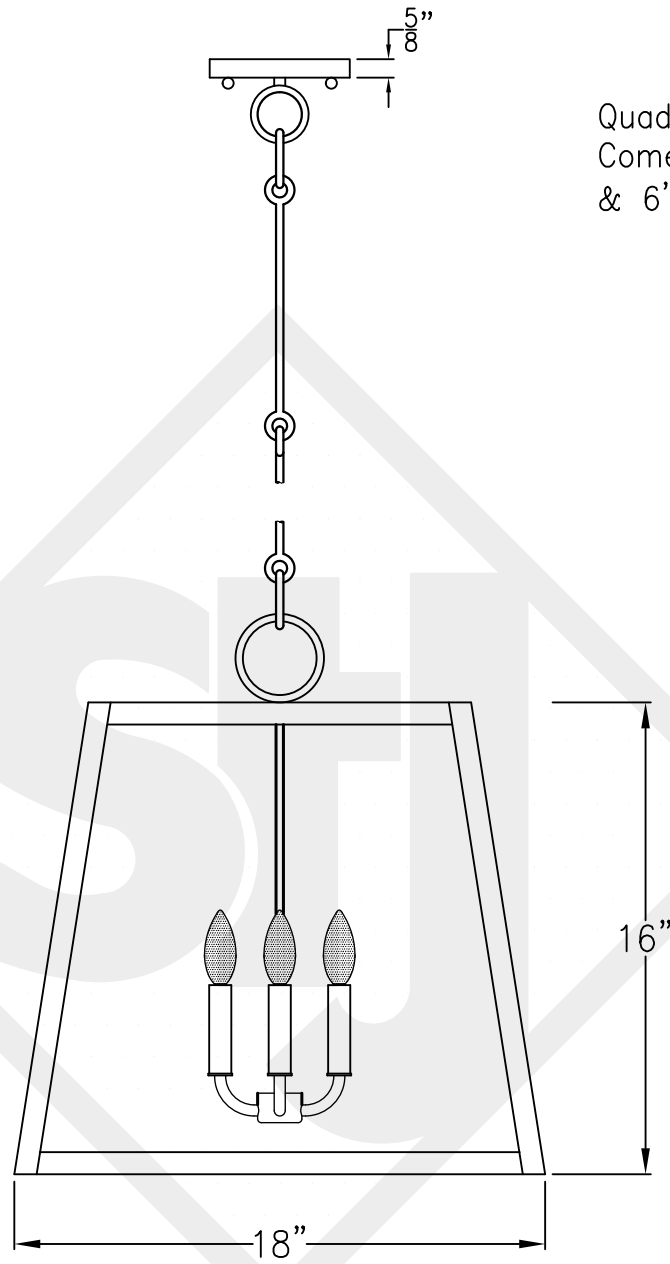

# ABILENE LARGE

Quad Candelabra  
Comes with Clear Glass  
& 6' of chain

Front View

Ceiling Canopy

Lights are hand crafted  
Dimensions may vary by 1/4"

Abilene Large	
 St. James LIGHTING	
SCALE: N.T.S.	DRAFT: B. Vial
FILE: ABIL	APP'D: J. Ragan
JOB: X	DATE: 10/26/17