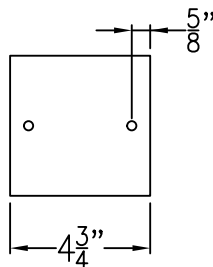

# ABILENE LARGE

Quad Candelabra  
Comes with Clear Glass  
& 6' of chain

Front View

Ceiling Canopy

Lights are hand crafted  
Dimensions may vary by 1/4"

Abilene Large	
 St. James LIGHTING	
SCALE: N.T.S.	DRAFT: B. Vial
FILE: ABIL	APP'D: J. Ragan
JOB: X	DATE: 10/26/17