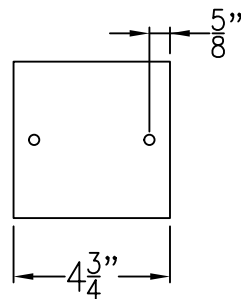

# ABILENE MEDIUM

Triple Candelabra  
Comes with Clear Glass  
Comes standard w/  
6' of chain

Front View

Ceiling Canopy

Lights are hand crafted  
Dimensions may vary by 1/4"

Abilene Medium	
 <b>St. James LIGHTING</b>	
SCALE: N.T.S.	DRAFT: <b>B. Vial</b>
FILE: <b>ABIL</b>	APP'D: <b>J. Ragan</b>
JOB: <b>X</b>	DATE: <b>10/26/17</b>