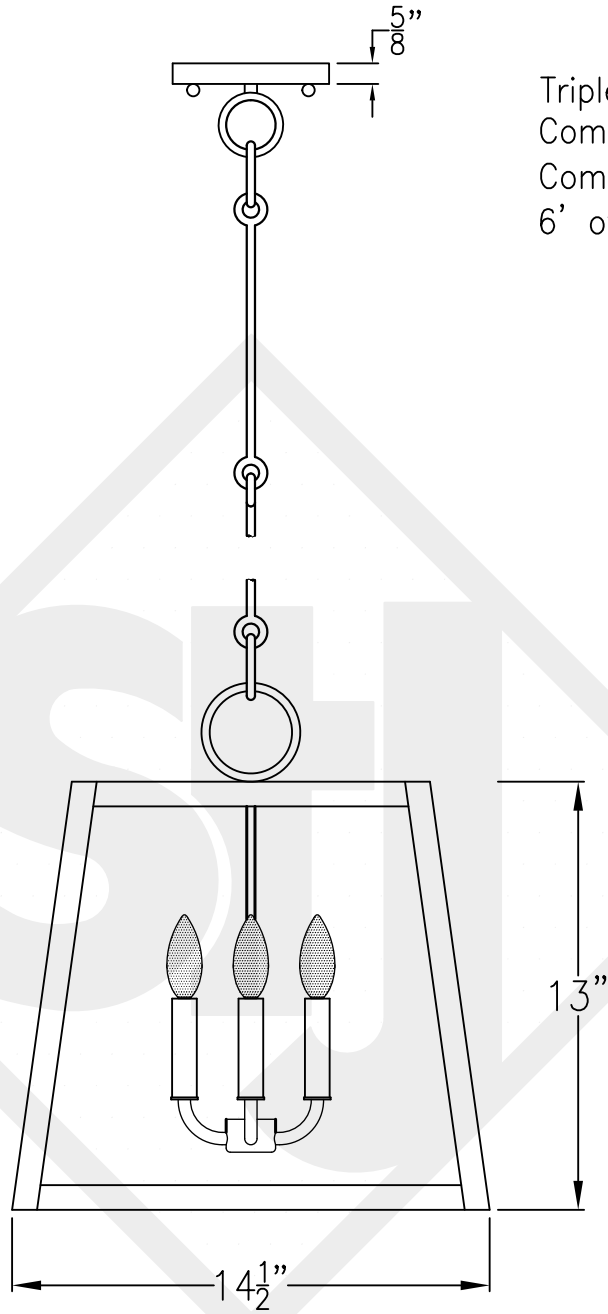

# ABILENE MEDIUM

Triple Candelabra  
Comes with Clear Glass  
Comes standard w/  
6' of chain

Front View

Ceiling Canopy

Lights are hand crafted  
Dimensions may vary by 1/4"

Abilene Medium	
 <b>St. James LIGHTING</b>	
SCALE: N.T.S.	DRAFT: <b>B. Vial</b>
FILE: <b>ABIL</b>	APP'D: <b>J. Ragan</b>
JOB: <b>X</b>	DATE: <b>10/26/17</b>