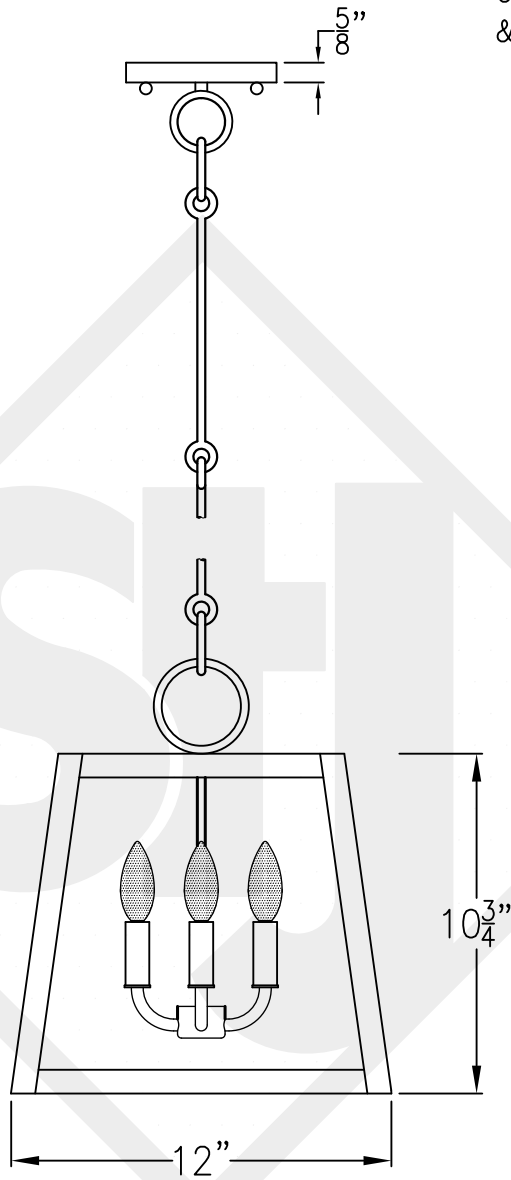

ABILENE SMALL

Triple Candelabra
Comes with Clear Glass
& 6' of chain

Front View

Ceiling Canopy

Lights are hand crafted
Dimensions may vary by 1/4"

Abilene Small	
 St. James LIGHTING	
SCALE: N.T.S.	DRAFT: B. Vial
FILE: ABIL	APP'D: J. Ragan
JOB: X	DATE: 10/26/17