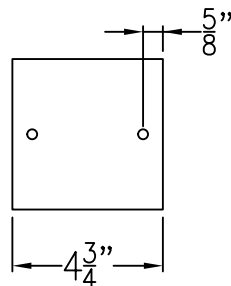

ABILENE SMALL

Triple Candelabra
Comes with Clear Glass
& 6' of chain

Front View

Ceiling Canopy

Lights are hand crafted
Dimensions may vary by 1/4"

Abilene Small	
 St. James LIGHTING	
SCALE: N.T.S.	DRAFT: B. Vial
FILE: ABIL	APP'D: J. Ragan
JOB: X	DATE: 10/26/17