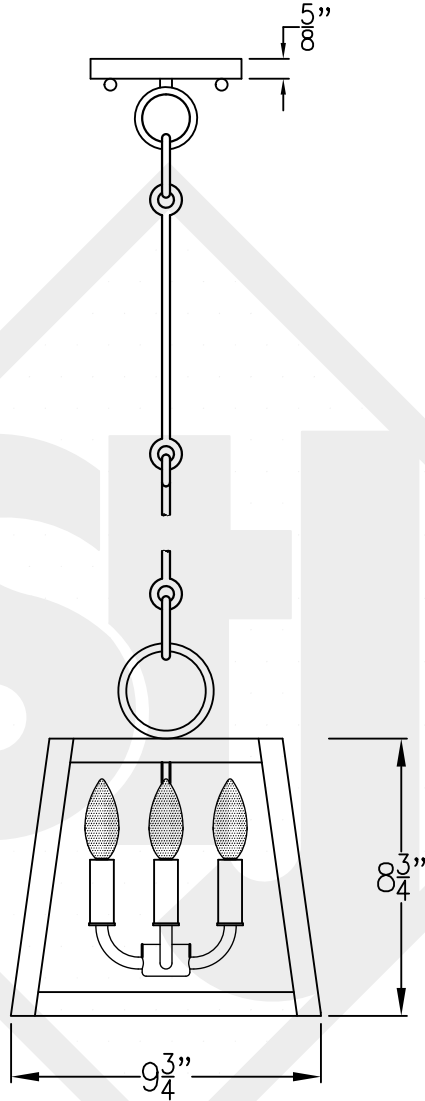

# ABILENE MINI

Triple Candelabra  
Comes with Clear Glass

Front View

Ceiling Canopy

Lights are hand crafted  
Dimensions may vary by 1/4"

Abilene Mini	
 St. James LIGHTING	
SCALE: N.T.S.	DRAFT: B. Vial
FILE: ASPM	APP'D: J. Ragan
JOB: X	DATE: 11/21/17