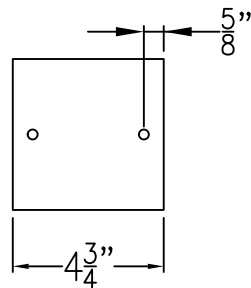

# ABILENE MINI

Triple Candelabra  
Comes with Clear Glass

Front View

Ceiling Canopy

Lights are hand crafted  
Dimensions may vary by 1/4"

Abilene Mini	
 St. James LIGHTING	
SCALE: N.T.S.	DRAFT: B. Vial
FILE: ASPM	APP'D: J. Ragan
JOB: X	DATE: 11/21/17