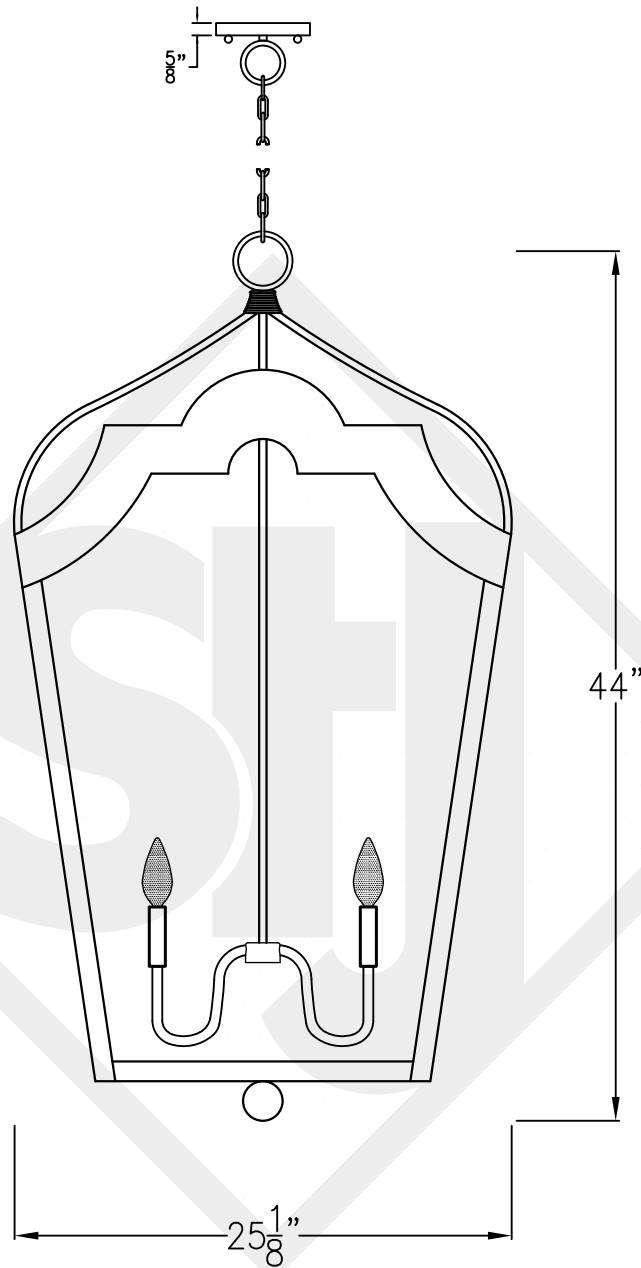

COZUMEL GRANDE HANGING CAGE

Quad Candelabra
Comes standard w/
6' of chain

Front View

Ceiling Canopy

Lights are hand crafted
Dimensions may vary by 1/4"

Cozumel Grande	
St. James LIGHTING	
SCALE: N.T.S.	DRAFT: B. Vial
FILE: CORT	APP'D: J. Ragan
JOB: X	DATE: 11/2/17