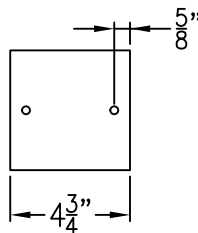

COZUMEL GRANDE HANGING CAGE

Quad Candelabra
Comes standard w/
6' of chain

Front View

Ceiling Canopy

Lights are hand crafted
Dimensions may vary by 1/4"

Cozumel Grande	
St. James LIGHTING	
SCALE: N.T.S.	DRAFT: B. Vial
FILE: CORT	APP'D: J. Ragan
JOB: X	DATE: 11/2/17