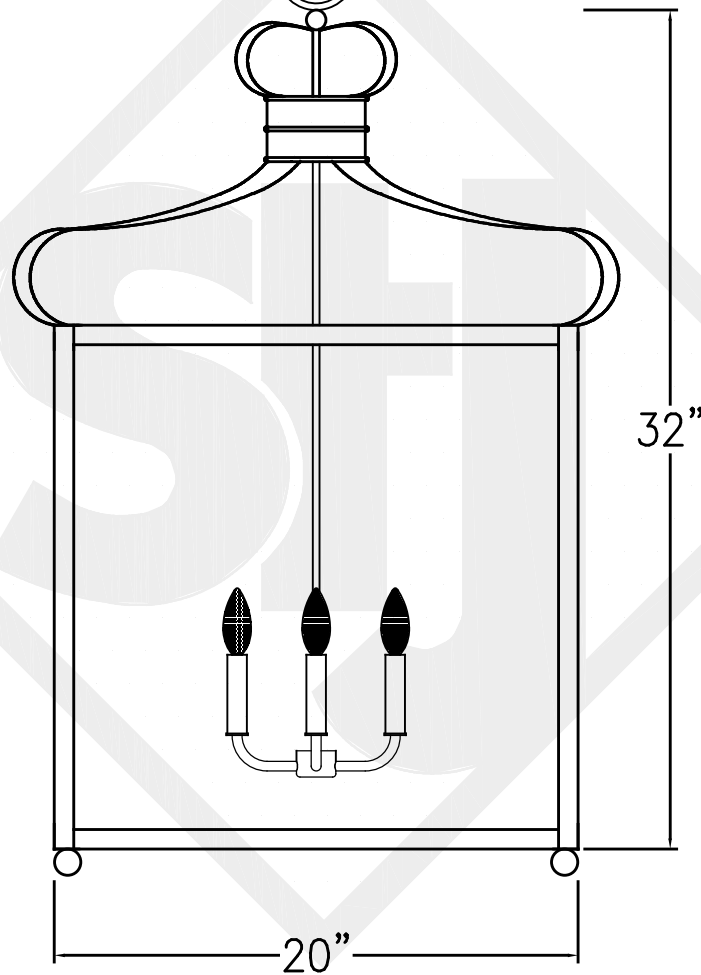

BELGIAN CAGE LARGE

Quad Candelabra
Comes standard w/
6' of chain

Front View

Ceiling Canopy

Lights are hand crafted
Dimensions may vary by 1/4"

Belgian Cage Large	
 St. James LIGHTING	
SCALE: N.T.S.	DRAFT: B.VIAL
FILE: BELGIUM	APP'D: J. Ragan
JOB: X	DATE: 10/27/17