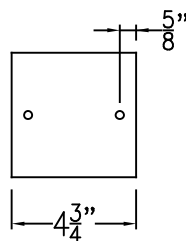

BELGIAN CAGE LARGE

Quad Candelabra
Comes standard w/
6' of chain

Front View

Ceiling Canopy

Lights are hand crafted
Dimensions may vary by 1/4"

Belgian Cage Large	
 St. James LIGHTING	
SCALE: N.T.S.	DRAFT: B.VIAL
FILE: BELGIUM	APP'D: J. Ragan
JOB: X	DATE: 10/27/17