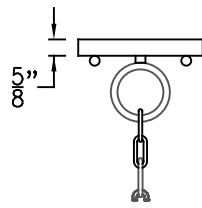

BELGIAN CAGE LARGE

Quad Candelabra
Comes standard w/
6' of chain

Front View

Ceiling Canopy

Lights are hand crafted
Dimensions may vary by 1/4"

Belgian Cage Large	
 St. James LIGHTING	
SCALE: N.T.S.	DRAFT: B.VIAL
FILE: BELGIUM	APP'D: J. Ragan
JOB: X	DATE: 10/27/17