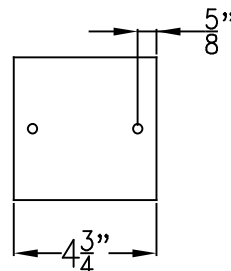

GOTHIC GRANDE HANGING CAGE

Quad Candelabra
Comes standard w/ 6'
of chain

Front View

Ceiling canopy

Lights are hand crafted
Dimensions may vary by 1/4"

Gothic Grande	
St. James LIGHTING	
SCALE: N.T.S.	DRAFT: B. Vial
FILE: GOTH	APP'D: J. Ragan
JOB: X	DATE: 03/15/18