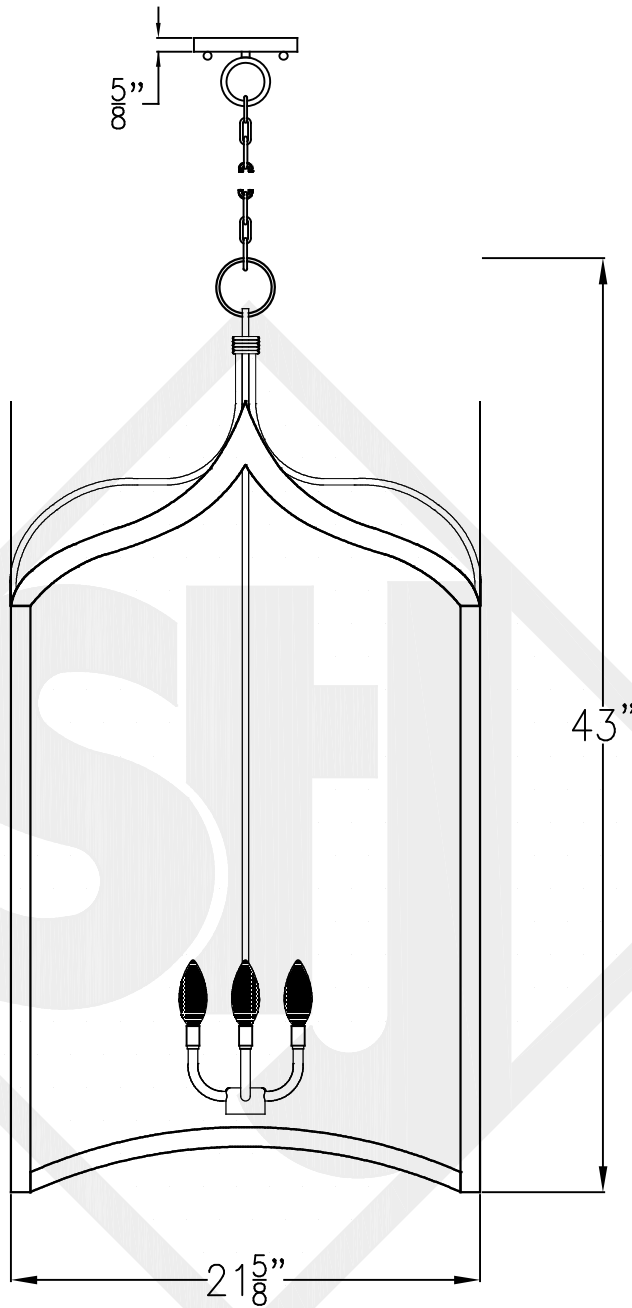

GOTHIC GRANDE HANGING CAGE

Quad Candelabra
Comes standard w/ 6'
of chain

Front View

Ceiling canopy

Lights are hand crafted
Dimensions may vary by 1/4"

Gothic Grande	
St. James LIGHTING	
SCALE: N.T.S.	DRAFT: B. Vial
FILE: GOTH	APP'D: J. Ragan
JOB: X	DATE: 03/15/18