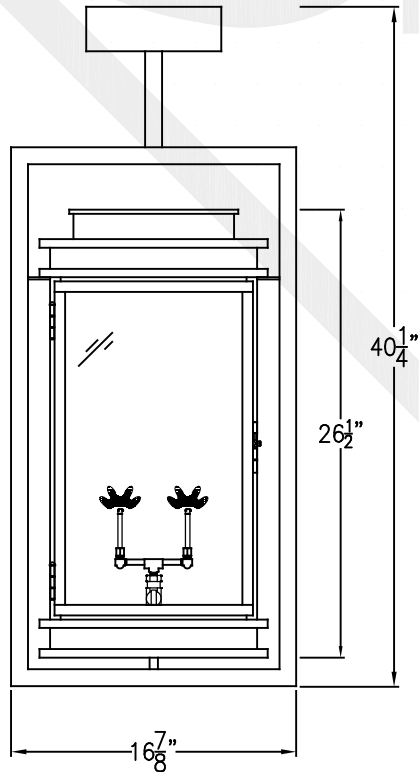

Side View

1/4" Male Flare
Fitting

Backplate

Lights are hand crafted
Dimensions may vary by 1/4"

Somerset Steel Wall Mount	
St. James LIGHTING	
SCALE: N.T.S.	DRAFT: B. Vial
FILE: SomM	APP'D: J. Ragan
JOB: x	DATE: 9/20/17

Side View

1/4" Female Flare
Fitting

Ceiling Plate

Shortest Gas height 38 1/2"
Lights are hand crafted
Dimensions may vary by 1/4"

Somerset Ceiling Half Yoke	
St. James LIGHTING	
SCALE: N.T.S.	DRAFT: B. Vial
FILE: SomM	APP'D: J. Ragan
JOB: x	DATE: 06/19/18

SOMERSET GRANDE CEILING FULL YOKE

Electric

Front View

Side View

Smooth(+) & Ribbed(-)
to power source

Ceiling Plate

Gas

Front View

Side View

1/4" Female Flare
Fitting

Ceiling Plate

Shortest Gas height 40 1/2"
Lights are hand crafted
Dimensions may vary by 1/4"

Somerset Ceiling Full Yoke	
 St. James LIGHTING	
SCALE: N.T.S.	DRAFT: B. Vial
FILE: SomM	APP'D: J. Ragan
JOB: x	DATE: 9/20/17