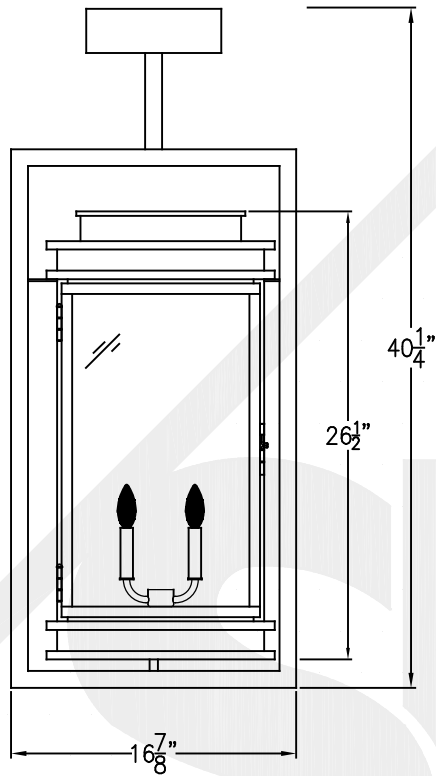

SOMERSET GRANDE CEILING FULL YOKE

Electric

Front View