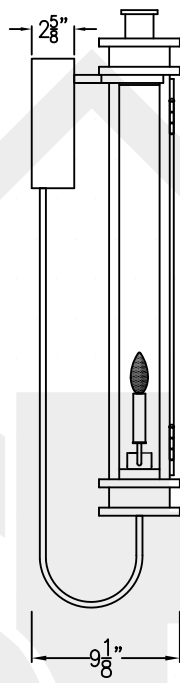

Side View

Black and White
to power source