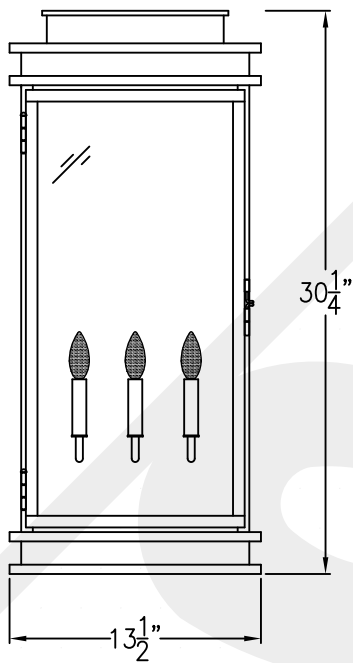

SOMERSET GRANDE COPPER WALL MOUNT

Electric

Front View

Side View

Black and White
to power source

Backplate

Gas

Front View

Side View

1/4" Female Flare
Fitting

Backplate

Lights are hand crafted
Dimensions may vary by 1/4"

**Somerset
Copper Wall Bracket**

**St. James
LIGHTING**

SCALE: N.T.S.	DRAFT: B. Vial
FILE: SomM	APP'D: J. Ragan
JOB: x	DATE: 9/20/17

Side View

1/4" Male Flare
Fitting

Backplate

Lights are hand crafted
Dimensions may vary by 1/4"

Somerset Steel Wall Mount	
St. James LIGHTING	
SCALE: N.T.S.	DRAFT: B. Vial
FILE: SomM	APP'D: J. Ragan
JOB: x	DATE: 9/20/17

SOMERSET GRANDE COPPER POST MOUNT

Available in Gas or Electric

Front View

Side View

Fits over 3" post
 $\frac{1}{4}$ " Female Flare
Fitting

Lights are hand crafted
Dimensions may vary by $\frac{1}{4}$ "

Somerset Grande Copper Post Mount	
 St. James LIGHTING	
SCALE: N.T.S.	DRAFT: B. Vial
FILE: SomM	APP'D: J. Ragan
JOB: x	DATE: 9/20/17