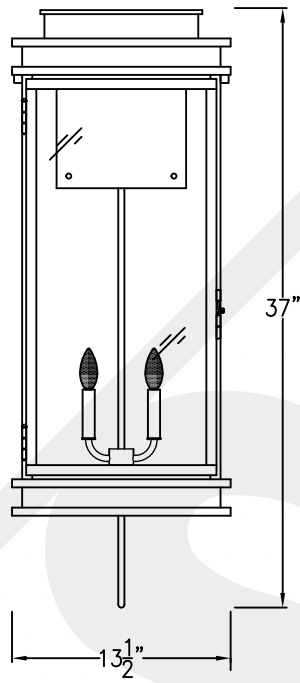

SOMERSET GRANDE COPPER WALL MOUNT

Electric

Front View

Side View

Black and White
to power source

Backplate

Gas

Front View

Side View

1/4" Female Flare
Fitting

Backplate

Lights are hand crafted
Dimensions may vary by 1/4"

**Somerset
Copper Wall Bracket**

**St. James
LIGHTING**

SCALE: N.T.S.	DRAFT: B. Vial
FILE: SomM	APP'D: J. Ragan
JOB: x	DATE: 9/20/17

SOMERSET GRANDE STEEL WALL MOUNT

Electric

Front View

Side View

Black and White
to power source

Backplate

Gas

Front View

Side View

1/4" Male Flare
Fitting

Backplate

Lights are hand crafted
Dimensions may vary by 1/4"

Somerset Steel Wall Mount	
St. James LIGHTING	
SCALE: N.T.S.	DRAFT: B. Vial
FILE: SomM	APP'D: J. Ragan
JOB: x	DATE: 9/20/17