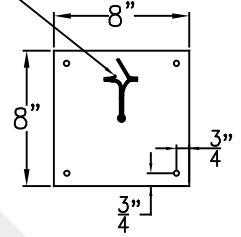

Side View

1/4" Female Flare
Fitting

Ceiling Plate

Shortest Gas height 38 1/2"
Lights are hand crafted
Dimensions may vary by 1/4"

Somerset Ceiling Half Yoke	
St. James LIGHTING	
SCALE: N.T.S.	DRAFT: B. Vial
FILE: SomM	APP'D: J. Ragan
JOB: x	DATE: 06/19/18

SOMERSET GRANDE CEILING FULL YOKE

Electric

Front View

Side View

Smooth(+) & Ribbed(-)
to power source

Ceiling Plate

Gas

Front View

Side View

1/4" Female Flare
Fitting

Ceiling Plate

Shortest Gas height 40 1/2"
Lights are hand crafted
Dimensions may vary by 1/4"

Somerset Ceiling Full Yoke	
 St. James LIGHTING	
SCALE: N.T.S.	DRAFT: B. Vial
FILE: SomM	APP'D: J. Ragan
JOB: x	DATE: 9/20/17

**SOMERSET GRANDE
CHAIN HUNG PENDANT**

Comes standard w/ 6'
of chain

Front View

Lights are hand crafted
Dimensions may vary by 1/4"

Somerset Grande Chain Hung Pendant	
 St. James LIGHTING	
SCALE: N.T.S.	DRAFT: B. Vial
FILE: SomM	APP'D: J. Ragan
JOB: x	DATE: 9/20/17