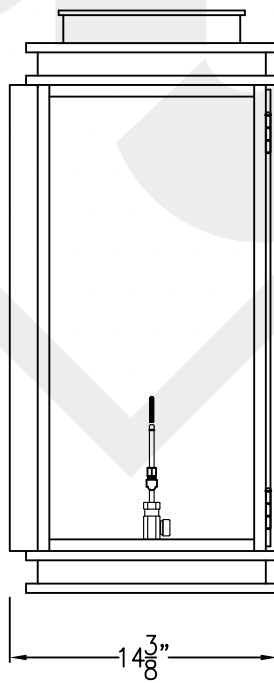

SOMERSET GRANDE COPPER WALL MOUNT

Electric

Front View

Side View

Black and White
to power source

Backplate

Gas

Front View

Side View

1/4" Female Flare
Fitting

Backplate

Lights are hand crafted
Dimensions may vary by 1/4"

**Somerset
Copper Wall Bracket**

**St. James
LIGHTING**

SCALE: N.T.S.	DRAFT: B. Vial
FILE: SomM	APP'D: J. Ragan
JOB: x	DATE: 9/20/17

Side View

1/4" Male Flare
Fitting

Backplate

Lights are hand crafted
Dimensions may vary by 1/4"

Somerset Steel Wall Mount	
St. James LIGHTING	
SCALE: N.T.S.	DRAFT: B. Vial
FILE: SomM	APP'D: J. Ragan
JOB: x	DATE: 9/20/17

SOMERSET GRANDE COPPER POST MOUNT

Available in Gas or Electric

Front View

Side View

Fits over 3" post
 $\frac{1}{4}$ " Female Flare
Fitting

Lights are hand crafted
Dimensions may vary by $\frac{1}{4}$ "

Somerset Grande Copper Post Mount	
 St. James LIGHTING	
SCALE: N.T.S.	DRAFT: B. Vial
FILE: SomM	APP'D: J. Ragan
JOB: x	DATE: 9/20/17