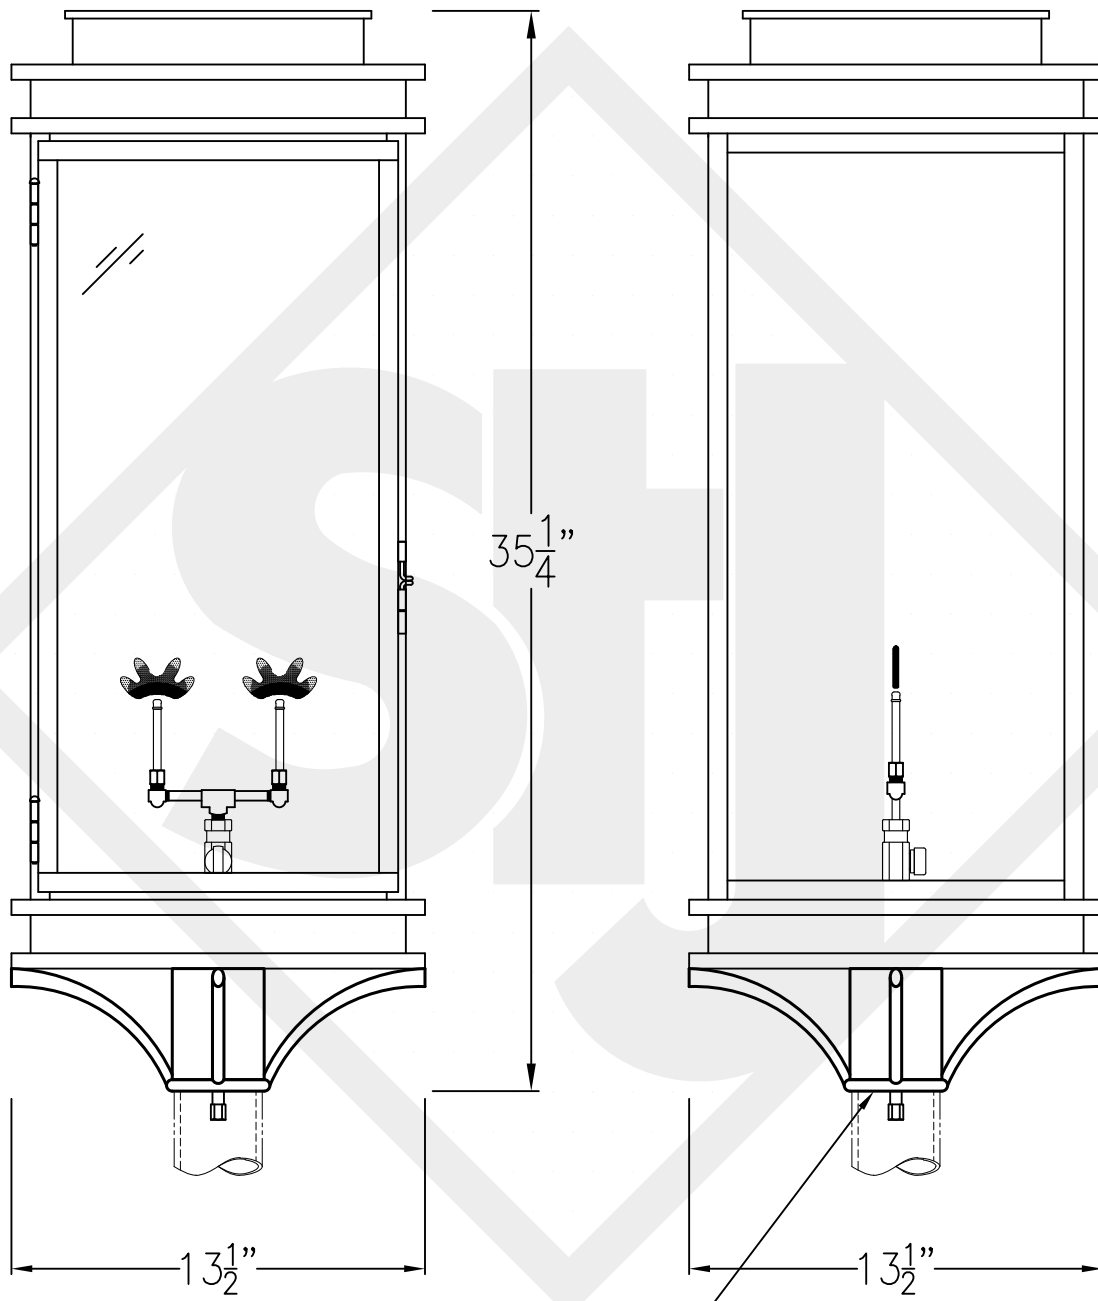

Side View

1/4" Female Flare
Fitting

Backplate

Lights are hand crafted
Dimensions may vary by 1/4"

**Somerset
Copper Wall Bracket**

**St. James
LIGHTING**

SCALE: N.T.S.	DRAFT: B. Vial
FILE: SomM	APP'D: J. Ragan
JOB: x	DATE: 9/20/17

SOMERSET GRANDE STEEL WALL MOUNT

Electric

Front View

Side View

Black and White
to power source

Backplate

Gas

Front View

Side View

1/4" Male Flare
Fitting

Backplate

Lights are hand crafted
Dimensions may vary by 1/4"

Somerset Steel Wall Mount	
St. James LIGHTING	
SCALE: N.T.S.	DRAFT: B. Vial
FILE: SomM	APP'D: J. Ragan
JOB: x	DATE: 9/20/17

SOMERSET GRANDE COPPER POST MOUNT

Available in Gas or Electric

Front View

Side View

Fits over 3" post
 $\frac{1}{4}$ " Female Flare
Fitting

Lights are hand crafted
Dimensions may vary by $\frac{1}{4}$ "

Somerset Grande Copper Post Mount	
 St. James LIGHTING	
SCALE: N.T.S.	DRAFT: B. Vial
FILE: SomM	APP'D: J. Ragan
JOB: x	DATE: 9/20/17