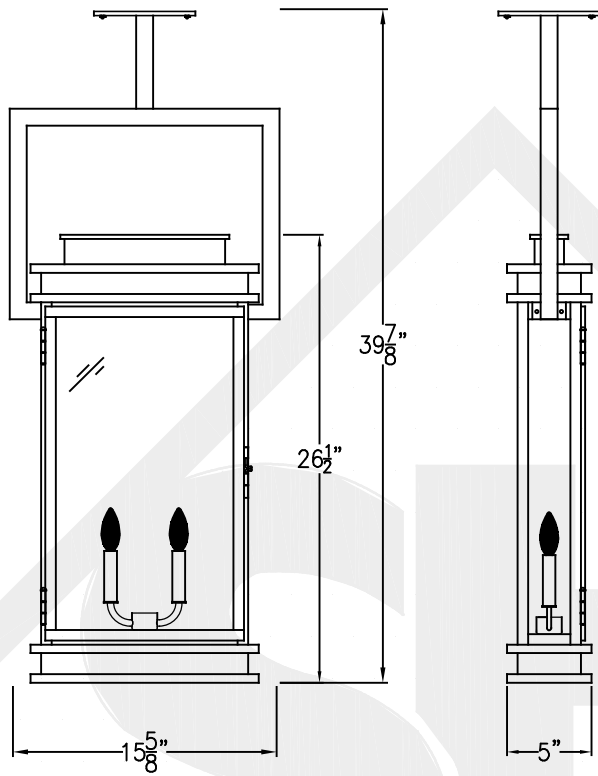

Side View

1/4" Female Flare
Fitting

Backplate

Lights are hand crafted
Dimensions may vary by 1/4"

**Somerset
Copper Wall Bracket**

**St. James
LIGHTING**

SCALE: N.T.S.	DRAFT: B. Vial
FILE: SomM	APP'D: J. Ragan
JOB: x	DATE: 9/20/17

Side View

1/4" Male Flare
Fitting

Backplate

Lights are hand crafted
Dimensions may vary by 1/4"

Somerset Steel Wall Mount	
St. James LIGHTING	
SCALE: N.T.S.	DRAFT: B. Vial
FILE: SomM	APP'D: J. Ragan
JOB: x	DATE: 9/20/17

SOMERSET GRANDE COPPER POST MOUNT

Available in Gas or Electric

Front View

Side View

Fits over 3" post
 $\frac{1}{4}$ " Female Flare
Fitting

Lights are hand crafted
Dimensions may vary by $\frac{1}{4}$ "

Somerset Grande Copper Post Mount	
 St. James LIGHTING	
SCALE: N.T.S.	DRAFT: B. Vial
FILE: SomM	APP'D: J. Ragan
JOB: x	DATE: 9/20/17

SOMERSET GRANDE CEILING HALF YOKE

Electric

Front View

Side View

Smooth(+) & Ribbed(-)
to power source

Ceiling Plate

Gas

Front View