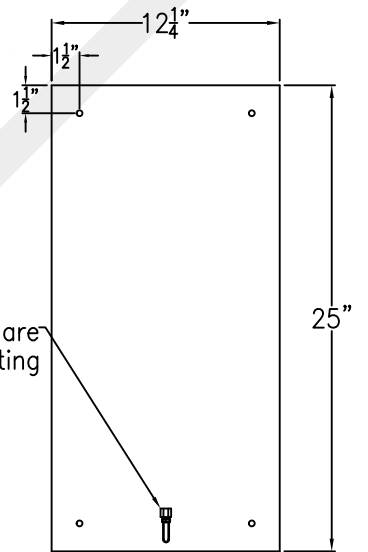

SOMERSET GRANDE COPPER WALL MOUNT

Electric

Front View

Side View

Black and White
to power source

Backplate

Gas

Front View

Side View

1/4" Female Flare
Fitting

Backplate

Lights are hand crafted
Dimensions may vary by 1/4"

**Somerset
Copper Wall Bracket**

**St. James
LIGHTING**

SCALE: N.T.S.	DRAFT: B. Vial
FILE: SomM	APP'D: J. Ragan
JOB: x	DATE: 9/20/17

Side View

1/4" Male Flare
Fitting

Backplate

Lights are hand crafted
Dimensions may vary by 1/4"

Somerset Steel Wall Mount	
St. James LIGHTING	
SCALE: N.T.S.	DRAFT: B. Vial
FILE: SomM	APP'D: J. Ragan
JOB: x	DATE: 9/20/17

SOMERSET GRANDE COPPER POST MOUNT

Available in Gas or Electric

Front View

Side View

Fits over 3" post
 $\frac{1}{4}$ " Female Flare
Fitting

Lights are hand crafted
Dimensions may vary by $\frac{1}{4}$ "

Somerset Grande Copper Post Mount	
 St. James LIGHTING	
SCALE: N.T.S.	DRAFT: B. Vial
FILE: SomM	APP'D: J. Ragan
JOB: x	DATE: 9/20/17