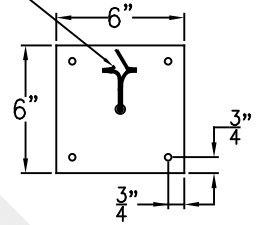

Side View

1/4" Male Flare
Fitting

Backplate

Lights are hand crafted
Dimensions may vary by 1/4"

Somerset Steel Wall Mount	
St. James LIGHTING	
SCALE: N.T.S.	DRAFT: B. Vial
FILE: SomM	APP'D: J. Ragan
JOB: x	DATE: 9/20/17

SOMERSET GRANDE COPPER POST MOUNT

Available in Gas or Electric

Front View

Side View

Fits over 3" post
 $\frac{1}{4}$ " Female Flare
Fitting

Lights are hand crafted
Dimensions may vary by $\frac{1}{4}$ "

Somerset Grande Copper Post Mount	
 St. James LIGHTING	
SCALE: N.T.S.	DRAFT: B. Vial
FILE: SomM	APP'D: J. Ragan
JOB: x	DATE: 9/20/17

SOMERSET GRANDE CEILING HALF YOKE

Electric

Front View

Side View

Smooth(+) & Ribbed(-)
to power source

Ceiling Plate

Gas

Front View

Side View

1/4" Female Flare
Fitting

Ceiling Plate

Shortest Gas height 38 1/2"
Lights are hand crafted
Dimensions may vary by 1/4"

Somerset Ceiling Half Yoke	
St. James LIGHTING	
SCALE: N.T.S.	DRAFT: B. Vial
FILE: SomM	APP'D: J. Ragan
JOB: x	DATE: 06/19/18