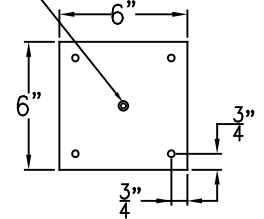

Side View

1/4" Female Flare
Fitting

Backplate

Lights are hand crafted
Dimensions may vary by 1/4"

**Somerset
Copper Wall Bracket**

**St. James
LIGHTING**

SCALE: N.T.S.	DRAFT: B. Vial
FILE: SomM	APP'D: J. Ragan
JOB: x	DATE: 9/20/17

Side View

1/4" Male Flare
Fitting

Backplate

Lights are hand crafted
Dimensions may vary by 1/4"

Somerset Steel Wall Mount	
St. James LIGHTING	
SCALE: N.T.S.	DRAFT: B. Vial
FILE: SomM	APP'D: J. Ragan
JOB: x	DATE: 9/20/17

SOMERSET GRANDE CEILING HALF YOKE

Electric

Front View

Side View

Smooth(+) & Ribbed(-)
to power source

Ceiling Plate

Gas

Front View

Side View

1/4" Female Flare
Fitting

Ceiling Plate

Shortest Gas height 38 1/2"
Lights are hand crafted
Dimensions may vary by 1/4"

Somerset Ceiling Half Yoke	
St. James LIGHTING	
SCALE: N.T.S.	DRAFT: B. Vial
FILE: SomM	APP'D: J. Ragan
JOB: x	DATE: 06/19/18