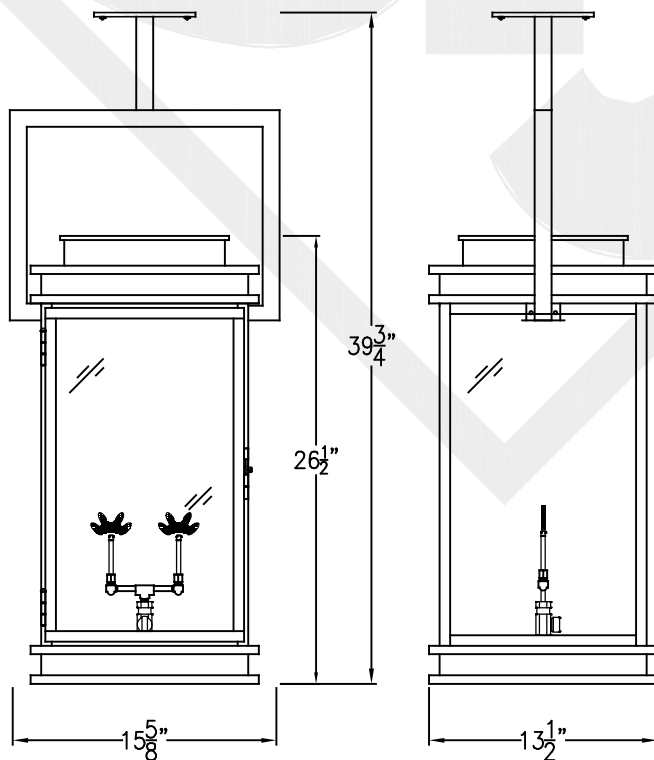

Side View

1/4" Male Flare
Fitting

Backplate

Lights are hand crafted
Dimensions may vary by 1/4"

Somerset Steel Wall Mount	
St. James LIGHTING	
SCALE: N.T.S.	DRAFT: B. Vial
FILE: SomM	APP'D: J. Ragan
JOB: x	DATE: 9/20/17

SOMERSET GRANDE COPPER POST MOUNT

Available in Gas or Electric

Front View

Side View

Fits over 3" post
 $\frac{1}{4}$ " Female Flare
Fitting

Lights are hand crafted
Dimensions may vary by $\frac{1}{4}$ "

Somerset Grande Copper Post Mount	
 St. James LIGHTING	
SCALE: N.T.S.	DRAFT: B. Vial
FILE: SomM	APP'D: J. Ragan
JOB: x	DATE: 9/20/17

SOMERSET GRANDE CEILING HALF YOKE

Electric

Front View

Side View

Smooth(+) & Ribbed(-)
to power source

Ceiling Plate

Gas

Front View

Side View

1/4" Female Flare
Fitting

Ceiling Plate

Shortest Gas height 38 1/2"
Lights are hand crafted
Dimensions may vary by 1/4"

Somerset Ceiling Half Yoke	
St. James LIGHTING	
SCALE: N.T.S.	DRAFT: B. Vial
FILE: SomM	APP'D: J. Ragan
JOB: x	DATE: 06/19/18