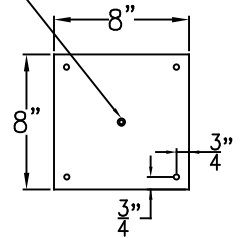

Side View

1/4" Female Flare
Fitting

Ceiling Plate

Shortest Gas height 38 1/2"
Lights are hand crafted
Dimensions may vary by 1/4"

Somerset Ceiling Half Yoke	
St. James LIGHTING	
SCALE: N.T.S.	DRAFT: B. Vial
FILE: SomM	APP'D: J. Ragan
JOB: x	DATE: 06/19/18

SOMERSET GRANDE CEILING FULL YOKE

Electric

Front View

Side View

Smooth(+) & Ribbed(-)
to power source

Ceiling Plate

Gas

Front View

Side View

1/4" Female Flare
Fitting

Ceiling Plate

Shortest Gas height 40 1/2"
Lights are hand crafted
Dimensions may vary by 1/4"

Somerset Ceiling Full Yoke	
 St. James LIGHTING	
SCALE: N.T.S.	DRAFT: B. Vial
FILE: SomM	APP'D: J. Ragan
JOB: x	DATE: 9/20/17