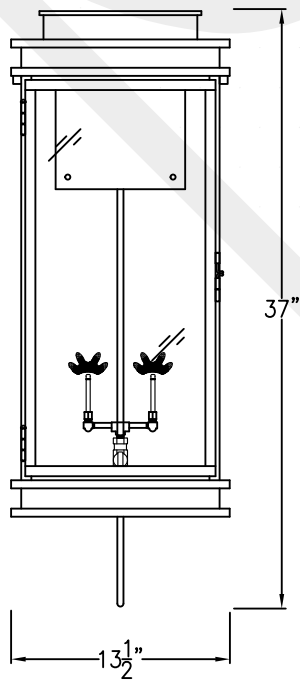

Side View

1/4" Female Flare
Fitting

Backplate

Lights are hand crafted
Dimensions may vary by 1/4"

**Somerset
Copper Wall Bracket**

**St. James
LIGHTING**

SCALE: N.T.S.	DRAFT: B. Vial
FILE: SomM	APP'D: J. Ragan
JOB: x	DATE: 9/20/17

SOMERSET GRANDE STEEL WALL MOUNT

Electric

Front View

Side View

Black and White
to power source

Backplate

Gas

Front View

Side View

1/4" Male Flare
Fitting

Backplate

Lights are hand crafted
Dimensions may vary by 1/4"

Somerset Steel Wall Mount	
St. James LIGHTING	
SCALE: N.T.S.	DRAFT: B. Vial
FILE: SomM	APP'D: J. Ragan
JOB: x	DATE: 9/20/17

SOMERSET GRANDE COPPER POST MOUNT

Available in Gas or Electric

Front View

Side View

Fits over 3" post
 $\frac{1}{4}$ " Female Flare
Fitting

Lights are hand crafted
Dimensions may vary by $\frac{1}{4}$ "

Somerset Grande Copper Post Mount	
 St. James LIGHTING	
SCALE: N.T.S.	DRAFT: B. Vial
FILE: SomM	APP'D: J. Ragan
JOB: x	DATE: 9/20/17