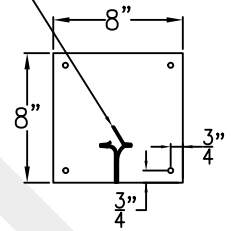

Side View

1/4" Female Flare
Fitting

Backplate

Lights are hand crafted
Dimensions may vary by 1/4"

**Somerset
Copper Wall Bracket**

**St. James
LIGHTING**

SCALE: N.T.S.	DRAFT: B. Vial
FILE: SomM	APP'D: J. Ragan
JOB: x	DATE: 9/20/17

SOMERSET GRANDE STEEL WALL MOUNT

Electric

Front View

Side View

Black and White
to power source

Backplate

Gas

Front View

Side View

1/4" Male Flare
Fitting

Backplate

Lights are hand crafted
Dimensions may vary by 1/4"

Somerset Steel Wall Mount	
St. James LIGHTING	
SCALE: N.T.S.	DRAFT: B. Vial
FILE: SomM	APP'D: J. Ragan
JOB: x	DATE: 9/20/17

SOMERSET GRANDE COPPER POST MOUNT

Available in Gas or Electric

Front View

Side View

Fits over 3" post
 $\frac{1}{4}$ " Female Flare
Fitting

Lights are hand crafted
Dimensions may vary by $\frac{1}{4}$ "

Somerset Grande Copper Post Mount	
 St. James LIGHTING	
SCALE: N.T.S.	DRAFT: B. Vial
FILE: SomM	APP'D: J. Ragan
JOB: x	DATE: 9/20/17