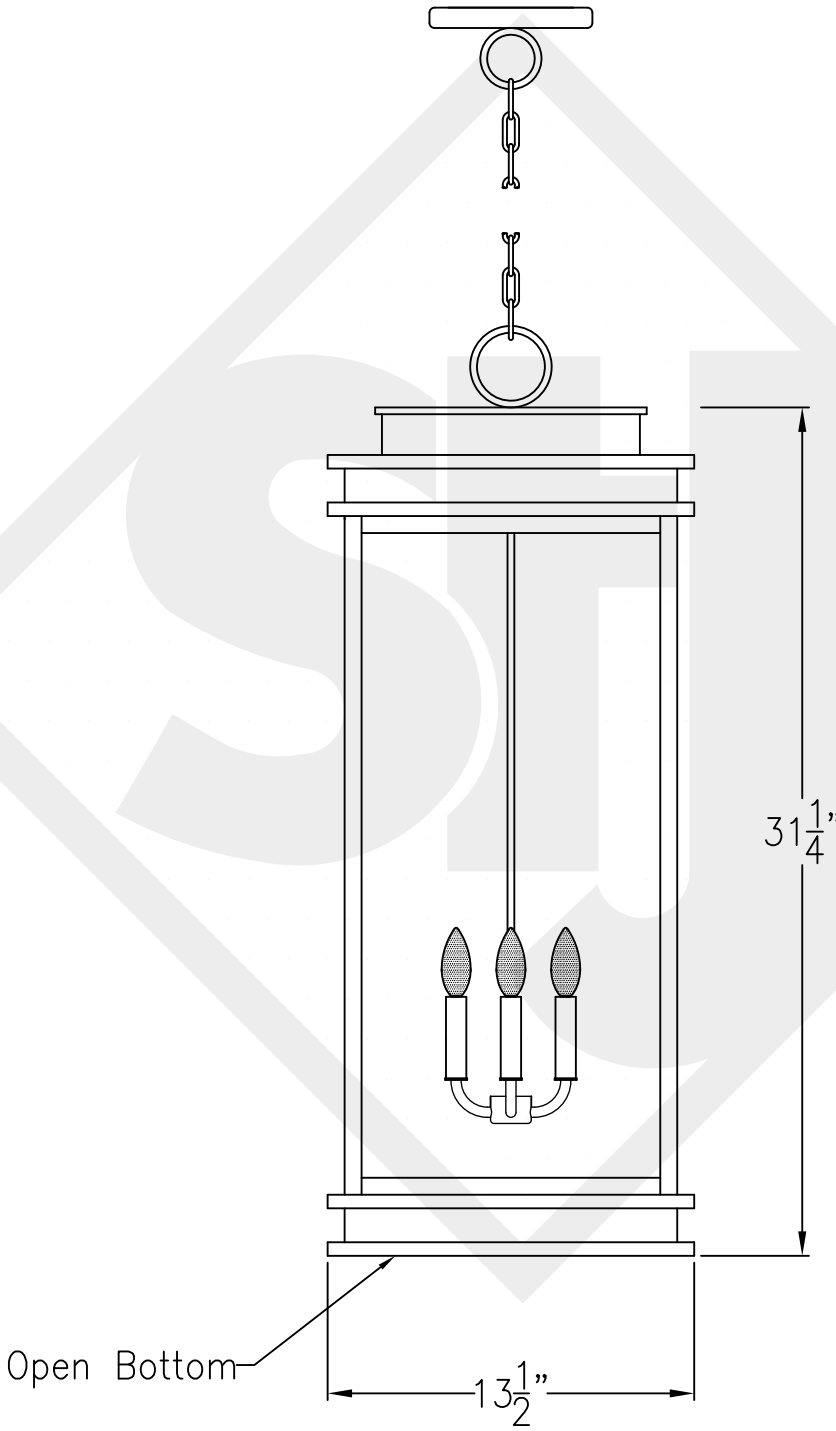

Side View

1/4" Female Flare
Fitting

Backplate

Lights are hand crafted
Dimensions may vary by 1/4"

**Somerset
Copper Wall Bracket**

**St. James
LIGHTING**

SCALE: N.T.S.	DRAFT: B. Vial
FILE: SomM	APP'D: J. Ragan
JOB: x	DATE: 9/20/17

Side View

1/4" Male Flare
Fitting

Backplate

Lights are hand crafted
Dimensions may vary by 1/4"

Somerset Steel Wall Mount	
St. James LIGHTING	
SCALE: N.T.S.	DRAFT: B. Vial
FILE: SomM	APP'D: J. Ragan
JOB: x	DATE: 9/20/17

Side View

1/4" Female Flare
Fitting

Ceiling Plate

Shortest Gas height 40 1/2"
Lights are hand crafted
Dimensions may vary by 1/4"

Somerset Ceiling Full Yoke	
 St. James LIGHTING	
SCALE: N.T.S.	DRAFT: B. Vial
FILE: SomM	APP'D: J. Ragan
JOB: x	DATE: 9/20/17

**SOMERSET GRANDE
CHAIN HUNG PENDANT**

Comes standard w/ 6'
of chain

Front View

Lights are hand crafted
Dimensions may vary by 1/4"

Somerset Grande Chain Hung Pendant	
 St. James LIGHTING	
SCALE: N.T.S.	DRAFT: B. Vial
FILE: SomM	APP'D: J. Ragan
JOB: x	DATE: 9/20/17