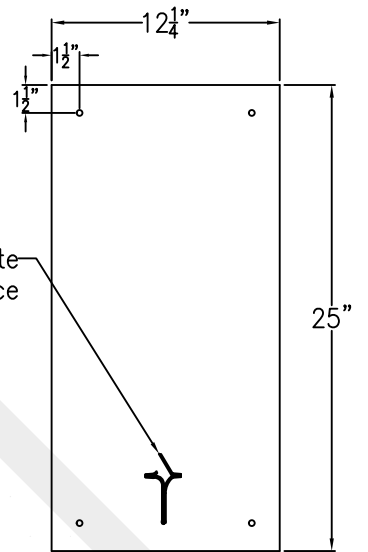

SOMERSET GRANDE COPPER WALL MOUNT

Electric

Front View

Side View

Black and White
to power source

Backplate

Gas

Front View

Side View

1/4" Female Flare
Fitting

Backplate

Lights are hand crafted
Dimensions may vary by 1/4"

**Somerset
Copper Wall Bracket**

**St. James
LIGHTING**

SCALE: N.T.S.	DRAFT: B. Vial
FILE: SomM	APP'D: J. Ragan
JOB: x	DATE: 9/20/17

Side View

1/4" Male Flare
Fitting

Backplate

Lights are hand crafted
Dimensions may vary by 1/4"

Somerset Steel Wall Mount	
St. James LIGHTING	
SCALE: N.T.S.	DRAFT: B. Vial
FILE: SomM	APP'D: J. Ragan
JOB: x	DATE: 9/20/17

SOMERSET GRANDE COPPER POST MOUNT

Available in Gas or Electric

Front View

Side View

Fits over 3" post
 $\frac{1}{4}$ " Female Flare
Fitting

Lights are hand crafted
Dimensions may vary by $\frac{1}{4}$ "

Somerset Grande Copper Post Mount	
 St. James LIGHTING	
SCALE: N.T.S.	DRAFT: B. Vial
FILE: SomM	APP'D: J. Ragan
JOB: x	DATE: 9/20/17