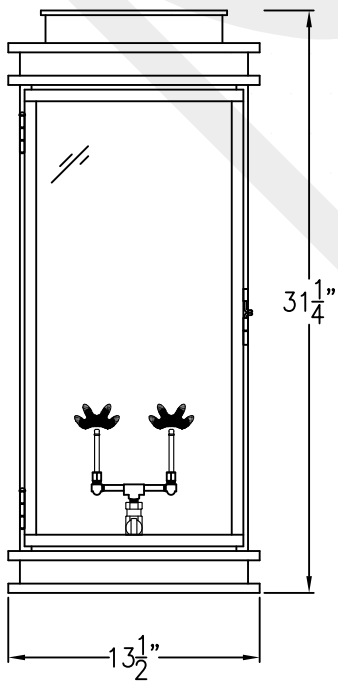

SOMERSET GRANDE COPPER WALL MOUNT

Electric

Front View

Side View

Black and White
to power source

Backplate

Gas

Front View

Side View

1/4" Female Flare
Fitting

Backplate

Lights are hand crafted
Dimensions may vary by 1/4"

**Somerset
Copper Wall Bracket**

**St. James
LIGHTING**

SCALE: N.T.S.	DRAFT: B. Vial
FILE: SomM	APP'D: J. Ragan
JOB: x	DATE: 9/20/17

Side View

1/4" Male Flare
Fitting

Backplate

Lights are hand crafted
Dimensions may vary by 1/4"

Somerset Steel Wall Mount	
St. James LIGHTING	
SCALE: N.T.S.	DRAFT: B. Vial
FILE: SomM	APP'D: J. Ragan
JOB: x	DATE: 9/20/17

SOMERSET GRANDE COPPER POST MOUNT

Available in Gas or Electric

Front View

Side View

Fits over 3" post
 $\frac{1}{4}$ " Female Flare
Fitting

Lights are hand crafted
Dimensions may vary by $\frac{1}{4}$ "

Somerset Grande Copper Post Mount	
 St. James LIGHTING	
SCALE: N.T.S.	DRAFT: B. Vial
FILE: SomM	APP'D: J. Ragan
JOB: x	DATE: 9/20/17