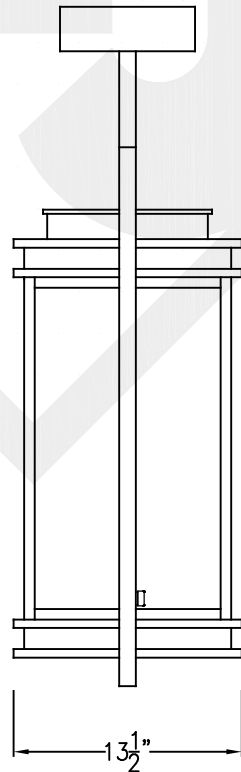

Side View

1/4" Female Flare
Fitting

Backplate

Lights are hand crafted
Dimensions may vary by 1/4"

**Somerset
Copper Wall Bracket**

**St. James
LIGHTING**

SCALE: N.T.S.	DRAFT: B. Vial
FILE: SomM	APP'D: J. Ragan
JOB: x	DATE: 9/20/17

Side View

1/4" Male Flare
Fitting

Backplate

Lights are hand crafted
Dimensions may vary by 1/4"

Somerset Steel Wall Mount	
St. James LIGHTING	
SCALE: N.T.S.	DRAFT: B. Vial
FILE: SomM	APP'D: J. Ragan
JOB: x	DATE: 9/20/17

SOMERSET GRANDE COPPER POST MOUNT

Available in Gas or Electric

Front View

Side View

Fits over 3" post
 $\frac{1}{4}$ " Female Flare
Fitting

Lights are hand crafted
Dimensions may vary by $\frac{1}{4}$ "

Somerset Grande Copper Post Mount	
 St. James LIGHTING	
SCALE: N.T.S.	DRAFT: B. Vial
FILE: SomM	APP'D: J. Ragan
JOB: x	DATE: 9/20/17

SOMERSET GRANDE CEILING FULL YOKE

Electric

Front View

Side View

Smooth(+) & Ribbed(-)
to power source

Ceiling Plate

Gas

Front View