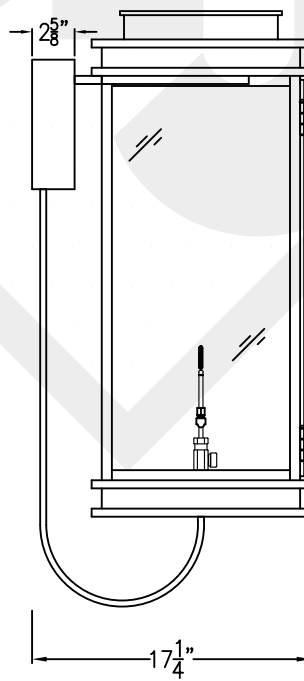

Side View

1/4" Female Flare
Fitting

Backplate

Lights are hand crafted
Dimensions may vary by 1/4"

**Somerset
Copper Wall Bracket**

**St. James
LIGHTING**

SCALE: N.T.S.	DRAFT: B. Vial
FILE: SomM	APP'D: J. Ragan
JOB: x	DATE: 9/20/17

SOMERSET GRANDE STEEL WALL MOUNT

Electric

Front View

Side View

Black and White
to power source

Backplate

Gas

Front View

Side View

1/4" Male Flare
Fitting

Backplate

Lights are hand crafted
Dimensions may vary by 1/4"

Somerset Steel Wall Mount	
St. James LIGHTING	
SCALE: N.T.S.	DRAFT: B. Vial
FILE: SomM	APP'D: J. Ragan
JOB: x	DATE: 9/20/17

SOMERSET GRANDE COPPER POST MOUNT

Available in Gas or Electric

Front View

Side View

Fits over 3" post
 $\frac{1}{4}$ " Female Flare
Fitting

Lights are hand crafted
Dimensions may vary by $\frac{1}{4}$ "

Somerset Grande Copper Post Mount	
 St. James LIGHTING	
SCALE: N.T.S.	DRAFT: B. Vial
FILE: SomM	APP'D: J. Ragan
JOB: x	DATE: 9/20/17