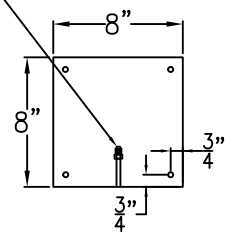

Side View

1/4" Female Flare
Fitting

Backplate

Lights are hand crafted
Dimensions may vary by 1/4"

**Somerset
Copper Wall Bracket**

**St. James
LIGHTING**

SCALE: N.T.S.	DRAFT: B. Vial
FILE: SomM	APP'D: J. Ragan
JOB: x	DATE: 9/20/17

SOMERSET GRANDE STEEL WALL MOUNT

Electric

Front View

Side View

Black and White
to power source

Backplate

Gas

Front View

Side View

1/4" Male Flare
Fitting

Backplate

Lights are hand crafted
Dimensions may vary by 1/4"

Somerset Steel Wall Mount	
St. James LIGHTING	
SCALE: N.T.S.	DRAFT: B. Vial
FILE: SomM	APP'D: J. Ragan
JOB: x	DATE: 9/20/17

SOMERSET GRANDE COPPER POST MOUNT

Available in Gas or Electric

Front View

Side View

Fits over 3" post
 $\frac{1}{4}$ " Female Flare
Fitting

Lights are hand crafted
Dimensions may vary by $\frac{1}{4}$ "

Somerset Grande Copper Post Mount	
 St. James LIGHTING	
SCALE: N.T.S.	DRAFT: B. Vial
FILE: SomM	APP'D: J. Ragan
JOB: x	DATE: 9/20/17