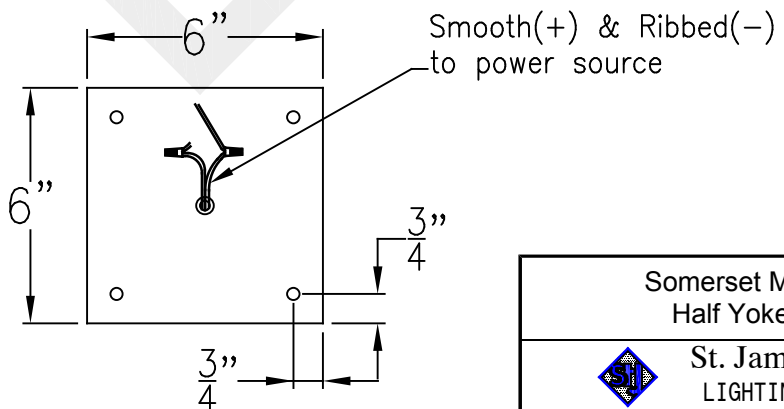

SOMERSET MINI COPPER POST MOUNT

Fits over 3" post
Black & White to
power source

Mini not available in Gas
Lights are hand crafted
Dimensions may vary by 1/4"

Somerset Mini Copper Post Mount	
 St. James LIGHTING	
SCALE: N.T.S.	DRAFT: B. Vial
FILE: SomM	APP'D: J. Ragan
JOB: x	DATE: 9/21/17

SOMERSET MINI HALF YOKE

Front View

Side View

Ceiling Mount

Mini not available in Gas
Lights are hand crafted
Dimensions may vary by 1/4"

Somerset Mini Half Yoke	
St. James LIGHTING	
SCALE: N.T.S.	DRAFT: B. Vial
FILE: SomM	APP'D: J. Ragan
JOB: x	DATE: 06/19/18

SOMERSET MINI FULL YOKE

Front View

Side View

Ceiling Mount

Mini not available in Gas
Lights are hand crafted
Dimensions may vary by 1/4"

Somerset Mini Full Yoke	
St. James LIGHTING	
SCALE: N.T.S.	DRAFT: B. Vial
FILE: SomM	APP'D: J. Ragan
JOB: x	DATE: 06/19/2018

**SOMERSET MINI
CHAIN HUNG PENDANT**

Comes standard w/
6' of chain

Lights are hand crafted
Dimensions may vary by 1/4"

Somerset Mini Chain Hung Pendant	
 St. James LIGHTING	
SCALE: N.T.S.	DRAFT: B. Vial
FILE: SomM	APP'D: J. Ragan
JOB: x	DATE: 9/22/17