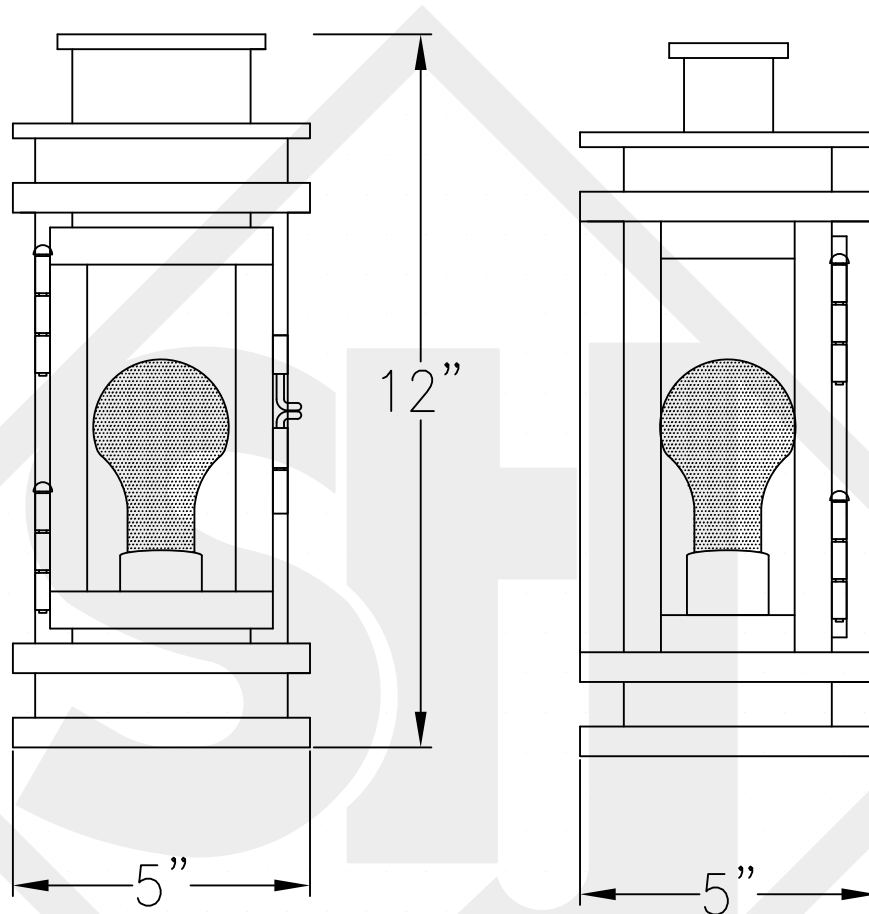

SOMERSET MINI COPPER WALL MOUNT

Front View

Side View

Backplate

Mini not available in Gas
Lights are hand crafted
Dimensions may vary by 1/4"

Somerset Mini Copper Wall Mount	
St. James LIGHTING	
SCALE: N.T.S.	DRAFT: B. Vial
FILE: SomM	APP'D: J. Ragan
JOB: x	DATE: 9/22/17

SOMERSET MINI STEEL WALL MOUNT

Front View

Side View

Backplate

Mini not available in Gas
Lights are hand crafted
Dimensions may vary by 1/4"

Somerset Mini Steel Wall Mount	
 St. James LIGHTING	
SCALE: N.T.S.	DRAFT: B. Vial
FILE: SomM	APP'D: J. Ragan
JOB: x	DATE: 9/21/17

SOMERSET MINI COPPER POST MOUNT

Fits over 3" post
Black & White to
power source

Mini not available in Gas
Lights are hand crafted
Dimensions may vary by 1/4"

Somerset Mini Copper Post Mount	
 St. James LIGHTING	
SCALE: N.T.S.	DRAFT: B. Vial
FILE: SomM	APP'D: J. Ragan
JOB: x	DATE: 9/21/17

SOMERSET MINI HALF YOKE

Front View

Side View

Ceiling Mount

Mini not available in Gas
Lights are hand crafted
Dimensions may vary by 1/4"

Somerset Mini Half Yoke	
St. James LIGHTING	
SCALE: N.T.S.	DRAFT: B. Vial
FILE: SomM	APP'D: J. Ragan
JOB: x	DATE: 06/19/18