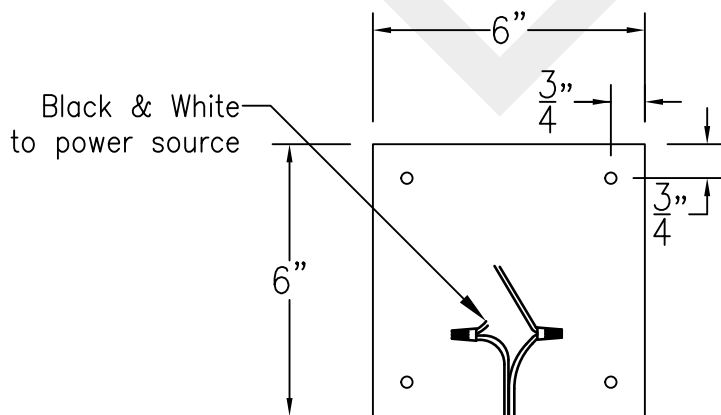

SOMERSET MINI COPPER WALL MOUNT

Front View

Side View

Backplate

Mini not available in Gas
Lights are hand crafted
Dimensions may vary by 1/4"

Somerset Mini Copper Wall Mount	
St. James LIGHTING	
SCALE: N.T.S.	DRAFT: B. Vial
FILE: SomM	APP'D: J. Ragan
JOB: x	DATE: 9/22/17

SOMERSET MINI STEEL WALL MOUNT

Front View

Side View

Backplate

Mini not available in Gas
Lights are hand crafted
Dimensions may vary by 1/4"

Somerset Mini Steel Wall Mount	
 St. James LIGHTING	
SCALE: N.T.S.	DRAFT: B. Vial
FILE: SomM	APP'D: J. Ragan
JOB: x	DATE: 9/21/17

SOMERSET MINI COPPER POST MOUNT

Fits over 3" post
Black & White to
power source

Mini not available in Gas
Lights are hand crafted
Dimensions may vary by 1/4"

Somerset Mini Copper Post Mount	
 St. James LIGHTING	
SCALE: N.T.S.	DRAFT: B. Vial
FILE: SomM	APP'D: J. Ragan
JOB: x	DATE: 9/21/17

**SOMERSET MINI
CHAIN HUNG PENDANT**

Comes standard w/
6' of chain

Lights are hand crafted
Dimensions may vary by 1/4"

Somerset Mini Chain Hung Pendant	
 St. James LIGHTING	
SCALE: N.T.S.	DRAFT: B. Vial
FILE: SomM	APP'D: J. Ragan
JOB: x	DATE: 9/22/17