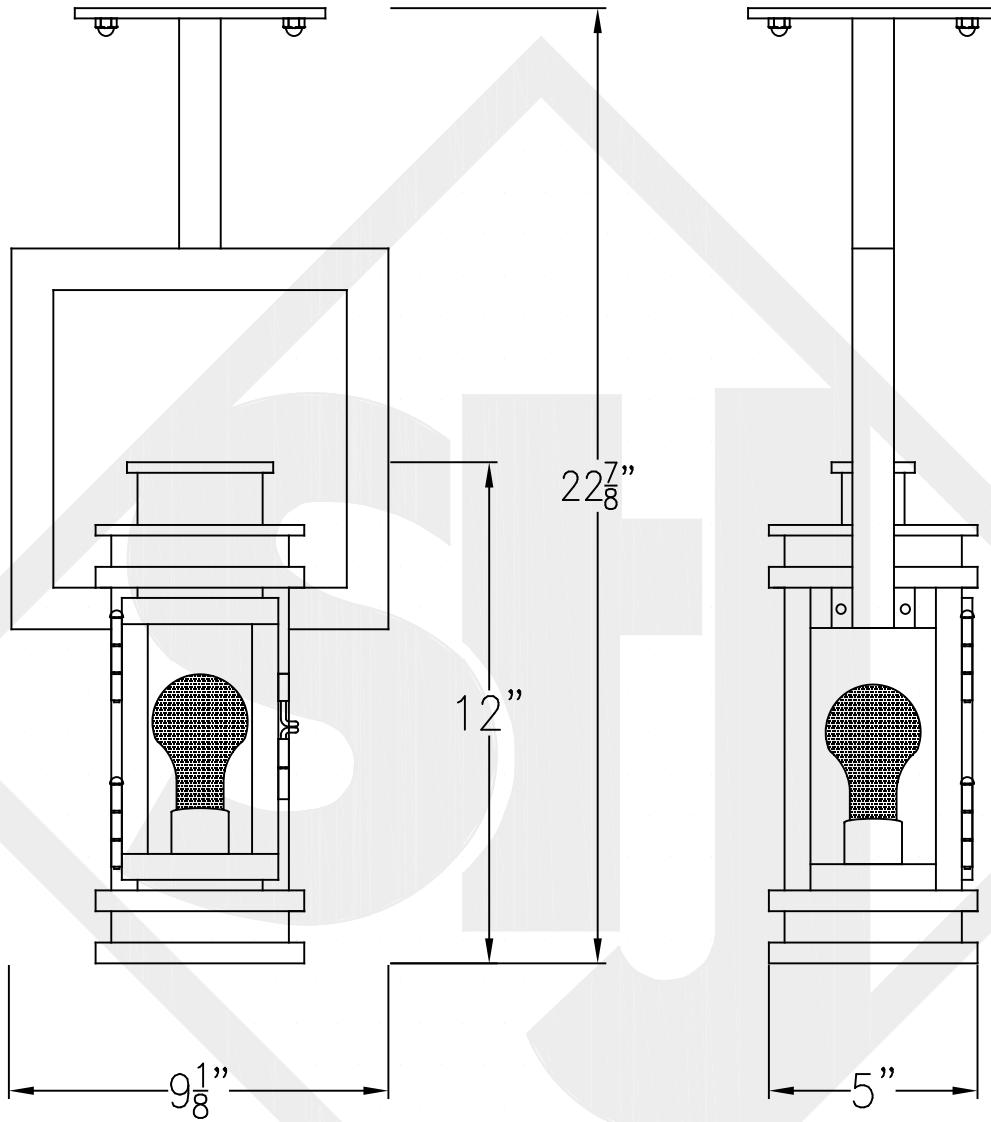

SOMERSET MINI STEEL WALL MOUNT

Front View

Side View

Backplate

Mini not available in Gas
Lights are hand crafted
Dimensions may vary by 1/4"

Somerset Mini Steel Wall Mount	
 St. James LIGHTING	
SCALE: N.T.S.	DRAFT: B. Vial
FILE: SomM	APP'D: J. Ragan
JOB: x	DATE: 9/21/17

SOMERSET MINI COPPER POST MOUNT

Fits over 3" post
Black & White to
power source

Mini not available in Gas
Lights are hand crafted
Dimensions may vary by 1/4"

Somerset Mini Copper Post Mount	
 St. James LIGHTING	
SCALE: N.T.S.	DRAFT: B. Vial
FILE: SomM	APP'D: J. Ragan
JOB: x	DATE: 9/21/17

SOMERSET MINI HALF YOKE

Front View

Side View

Ceiling Mount

Mini not available in Gas
Lights are hand crafted
Dimensions may vary by 1/4"

Somerset Mini Half Yoke	
St. James LIGHTING	
SCALE: N.T.S.	DRAFT: B. Vial
FILE: SomM	APP'D: J. Ragan
JOB: x	DATE: 06/19/18

**SOMERSET MINI
CHAIN HUNG PENDANT**

Comes standard w/
6' of chain

Lights are hand crafted
Dimensions may vary by 1/4"

Somerset Mini Chain Hung Pendant	
 St. James LIGHTING	
SCALE: N.T.S.	DRAFT: B. Vial
FILE: SomM	APP'D: J. Ragan
JOB: x	DATE: 9/22/17