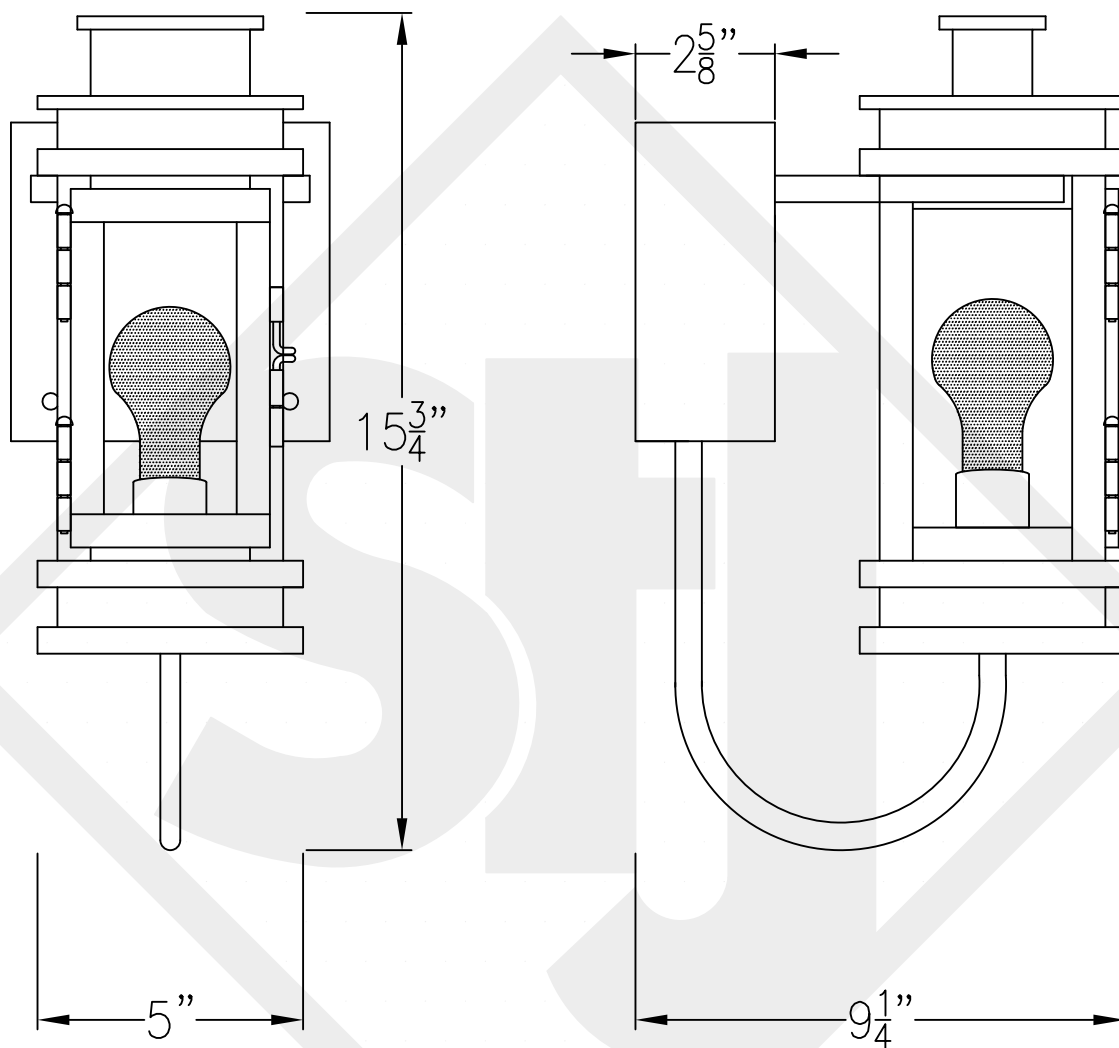

SOMERSET MINI COPPER WALL MOUNT

Front View

Side View

Backplate

Mini not available in Gas
Lights are hand crafted
Dimensions may vary by 1/4"

Somerset Mini Copper Wall Mount	
St. James LIGHTING	
SCALE: N.T.S.	DRAFT: B. Vial
FILE: SomM	APP'D: J. Ragan
JOB: x	DATE: 9/22/17

SOMERSET MINI STEEL WALL MOUNT

Front View

Side View

Backplate

Mini not available in Gas
Lights are hand crafted
Dimensions may vary by 1/4"

Somerset Mini Steel Wall Mount	
 St. James LIGHTING	
SCALE: N.T.S.	DRAFT: B. Vial
FILE: SomM	APP'D: J. Ragan
JOB: x	DATE: 9/21/17

SOMERSET MINI COPPER POST MOUNT

Fits over 3" post
Black & White to
power source

Mini not available in Gas
Lights are hand crafted
Dimensions may vary by 1/4"

Somerset Mini Copper Post Mount	
 St. James LIGHTING	
SCALE: N.T.S.	DRAFT: B. Vial
FILE: SomM	APP'D: J. Ragan
JOB: x	DATE: 9/21/17

SOMERSET MINI HALF YOKE

Front View

Side View

Ceiling Mount

Mini not available in Gas
Lights are hand crafted
Dimensions may vary by 1/4"

Somerset Mini Half Yoke	
St. James LIGHTING	
SCALE: N.T.S.	DRAFT: B. Vial
FILE: SomM	APP'D: J. Ragan
JOB: x	DATE: 06/19/18