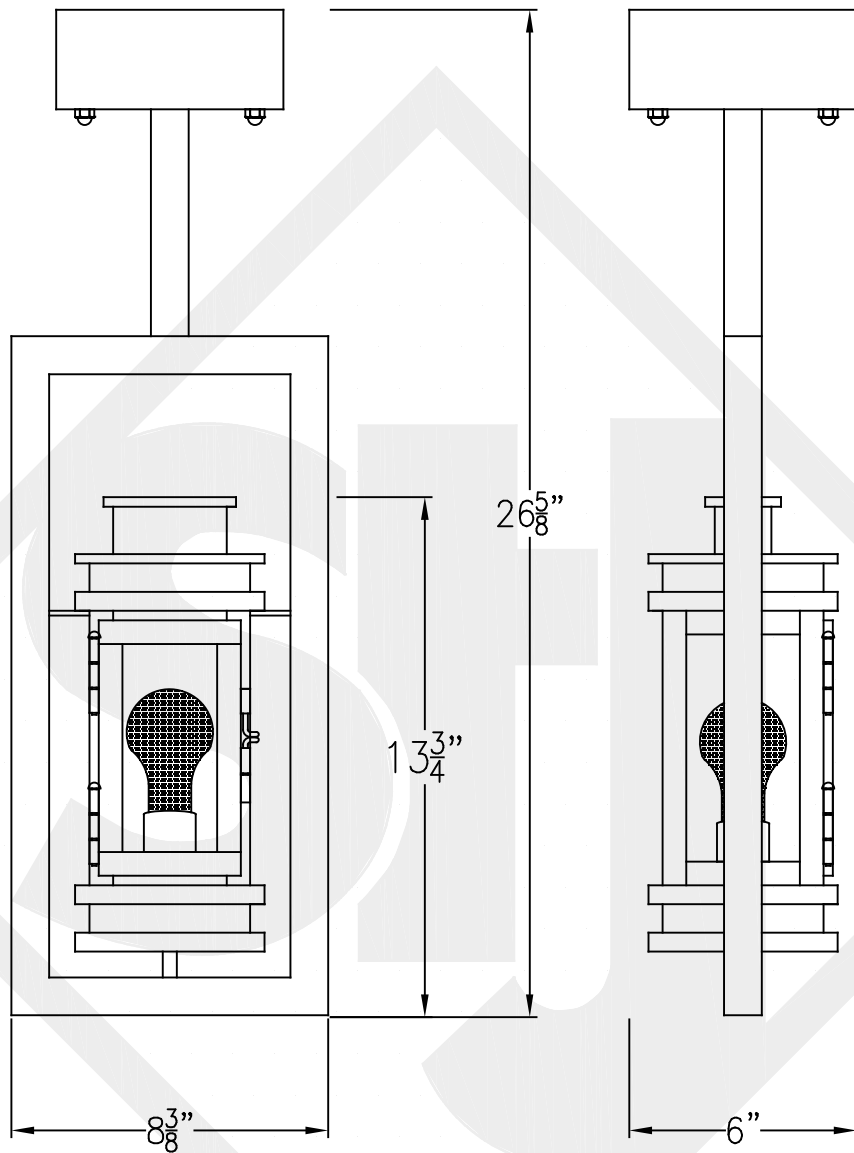

SOMERSET MINI STEEL WALL MOUNT

Front View

Side View

Backplate

Mini not available in Gas
Lights are hand crafted
Dimensions may vary by 1/4"

Somerset Mini Steel Wall Mount	
 St. James LIGHTING	
SCALE: N.T.S.	DRAFT: B. Vial
FILE: SomM	APP'D: J. Ragan
JOB: x	DATE: 9/21/17

SOMERSET MINI COPPER POST MOUNT

Fits over 3" post
Black & White to
power source

Mini not available in Gas
Lights are hand crafted
Dimensions may vary by 1/4"

Somerset Mini Copper Post Mount	
 St. James LIGHTING	
SCALE: N.T.S.	DRAFT: B. Vial
FILE: SomM	APP'D: J. Ragan
JOB: x	DATE: 9/21/17

SOMERSET MINI HALF YOKE

Front View

Side View

Ceiling Mount

Mini not available in Gas
Lights are hand crafted
Dimensions may vary by 1/4"

Somerset Mini Half Yoke	
St. James LIGHTING	
SCALE: N.T.S.	DRAFT: B. Vial
FILE: SomM	APP'D: J. Ragan
JOB: x	DATE: 06/19/18

SOMERSET MINI FULL YOKE

Front View

Side View

Ceiling Mount

Mini not available in Gas
Lights are hand crafted
Dimensions may vary by 1/4"

Somerset Mini Full Yoke	
St. James LIGHTING	
SCALE: N.T.S.	DRAFT: B. Vial
FILE: SomM	APP'D: J. Ragan
JOB: x	DATE: 06/19/2018