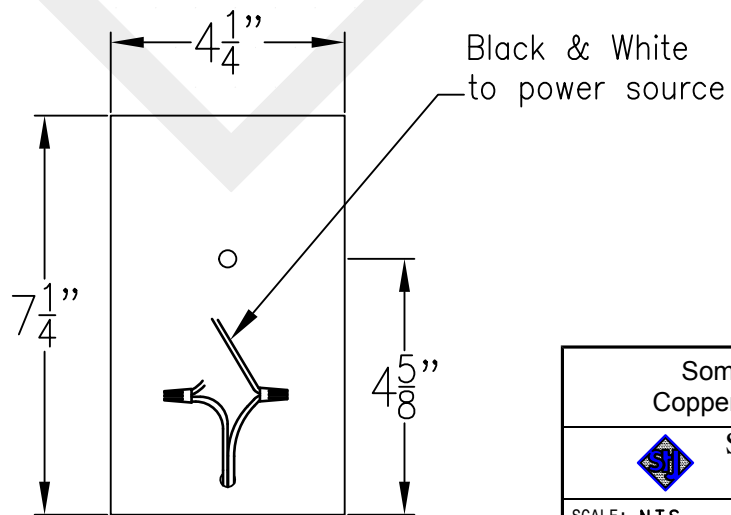

SOMERSET MINI COPPER WALL MOUNT

Front View

Side View

Backplate

Mini not available in Gas
Lights are hand crafted
Dimensions may vary by 1/4"

Somerset Mini Copper Wall Mount	
St. James LIGHTING	
SCALE: N.T.S.	DRAFT: B. Vial
FILE: SomM	APP'D: J. Ragan
JOB: x	DATE: 9/22/17

SOMERSET MINI STEEL WALL MOUNT

Front View

Side View

Backplate

Mini not available in Gas
Lights are hand crafted
Dimensions may vary by 1/4"

Somerset Mini Steel Wall Mount	
 St. James LIGHTING	
SCALE: N.T.S.	DRAFT: B. Vial
FILE: SomM	APP'D: J. Ragan
JOB: x	DATE: 9/21/17

SOMERSET MINI COPPER POST MOUNT

Fits over 3" post
Black & White to
power source

Mini not available in Gas
Lights are hand crafted
Dimensions may vary by 1/4"

Somerset Mini Copper Post Mount	
 St. James LIGHTING	
SCALE: N.T.S.	DRAFT: B. Vial
FILE: SomM	APP'D: J. Ragan
JOB: x	DATE: 9/21/17

**SOMERSET MINI
CHAIN HUNG PENDANT**

Comes standard w/
6' of chain

Lights are hand crafted
Dimensions may vary by 1/4"

Somerset Mini Chain Hung Pendant	
 St. James LIGHTING	
SCALE: N.T.S.	DRAFT: B. Vial
FILE: SomM	APP'D: J. Ragan
JOB: x	DATE: 9/22/17