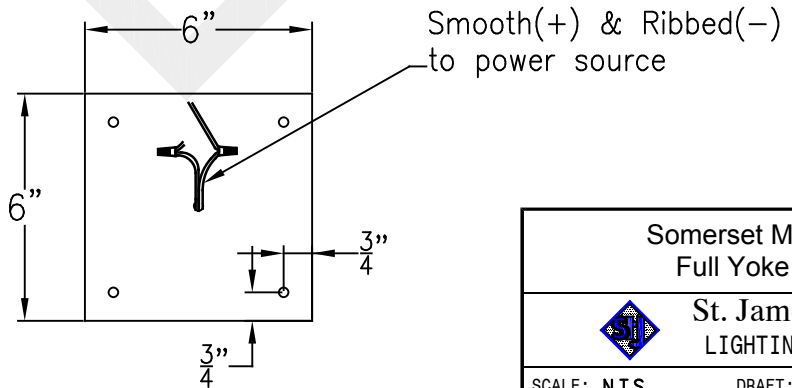

SOMERSET MINI HALF YOKE

Front View

Side View

Ceiling Mount

Mini not available in Gas
Lights are hand crafted
Dimensions may vary by 1/4"

Somerset Mini Half Yoke	
St. James LIGHTING	
SCALE: N.T.S.	DRAFT: B. Vial
FILE: SomM	APP'D: J. Ragan
JOB: x	DATE: 06/19/18

SOMERSET MINI FULL YOKE

Front View

Side View

Ceiling Mount

Mini not available in Gas
Lights are hand crafted
Dimensions may vary by 1/4"

Somerset Mini Full Yoke	
St. James LIGHTING	
SCALE: N.T.S.	DRAFT: B. Vial
FILE: SomM	APP'D: J. Ragan
JOB: x	DATE: 06/19/2018

**SOMERSET MINI
CHAIN HUNG PENDANT**

Comes standard w/
6' of chain

Lights are hand crafted
Dimensions may vary by 1/4"

Somerset Mini Chain Hung Pendant	
 St. James LIGHTING	
SCALE: N.T.S.	DRAFT: B. Vial
FILE: SomM	APP'D: J. Ragan
JOB: x	DATE: 9/22/17