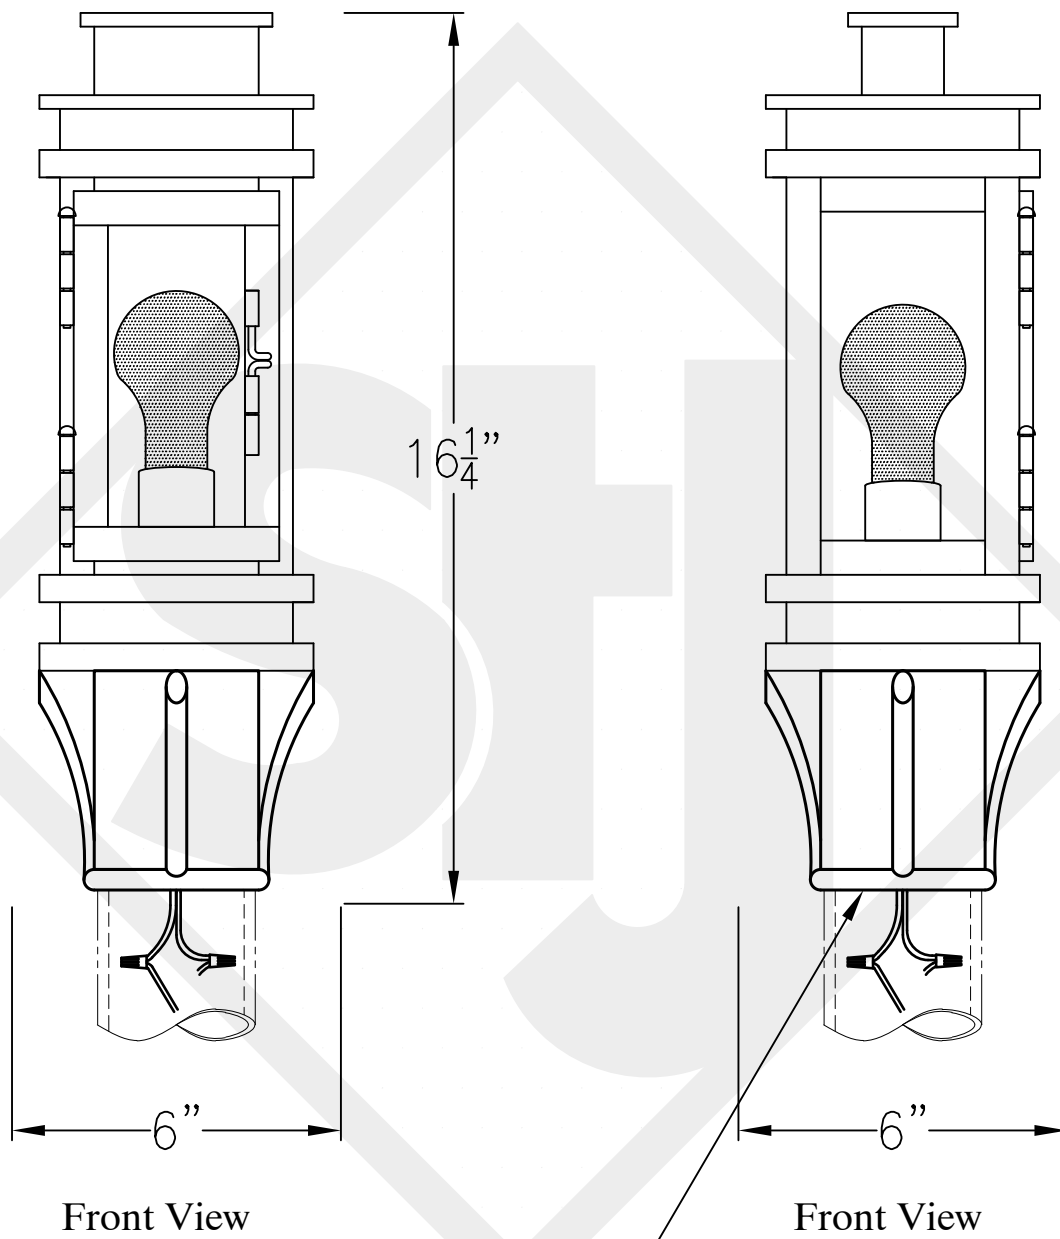

SOMERSET MINI COPPER WALL MOUNT

Front View

Side View

Backplate

Mini not available in Gas
Lights are hand crafted
Dimensions may vary by 1/4"

Somerset Mini Copper Wall Mount	
St. James LIGHTING	
SCALE: N.T.S.	DRAFT: B. Vial
FILE: SomM	APP'D: J. Ragan
JOB: x	DATE: 9/22/17

SOMERSET MINI STEEL WALL MOUNT

Front View

Side View

Backplate

Mini not available in Gas
Lights are hand crafted
Dimensions may vary by 1/4"

Somerset Mini Steel Wall Mount	
 St. James LIGHTING	
SCALE: N.T.S.	DRAFT: B. Vial
FILE: SomM	APP'D: J. Ragan
JOB: x	DATE: 9/21/17

SOMERSET MINI COPPER POST MOUNT

Fits over 3" post
Black & White to
power source

Mini not available in Gas
Lights are hand crafted
Dimensions may vary by 1/4"

Somerset Mini Copper Post Mount	
 St. James LIGHTING	
SCALE: N.T.S.	DRAFT: B. Vial
FILE: SomM	APP'D: J. Ragan
JOB: x	DATE: 9/21/17

SOMERSET MINI HALF YOKE

Front View

Side View

Ceiling Mount

Mini not available in Gas
Lights are hand crafted
Dimensions may vary by 1/4"

Somerset Mini Half Yoke	
St. James LIGHTING	
SCALE: N.T.S.	DRAFT: B. Vial
FILE: SomM	APP'D: J. Ragan
JOB: x	DATE: 06/19/18