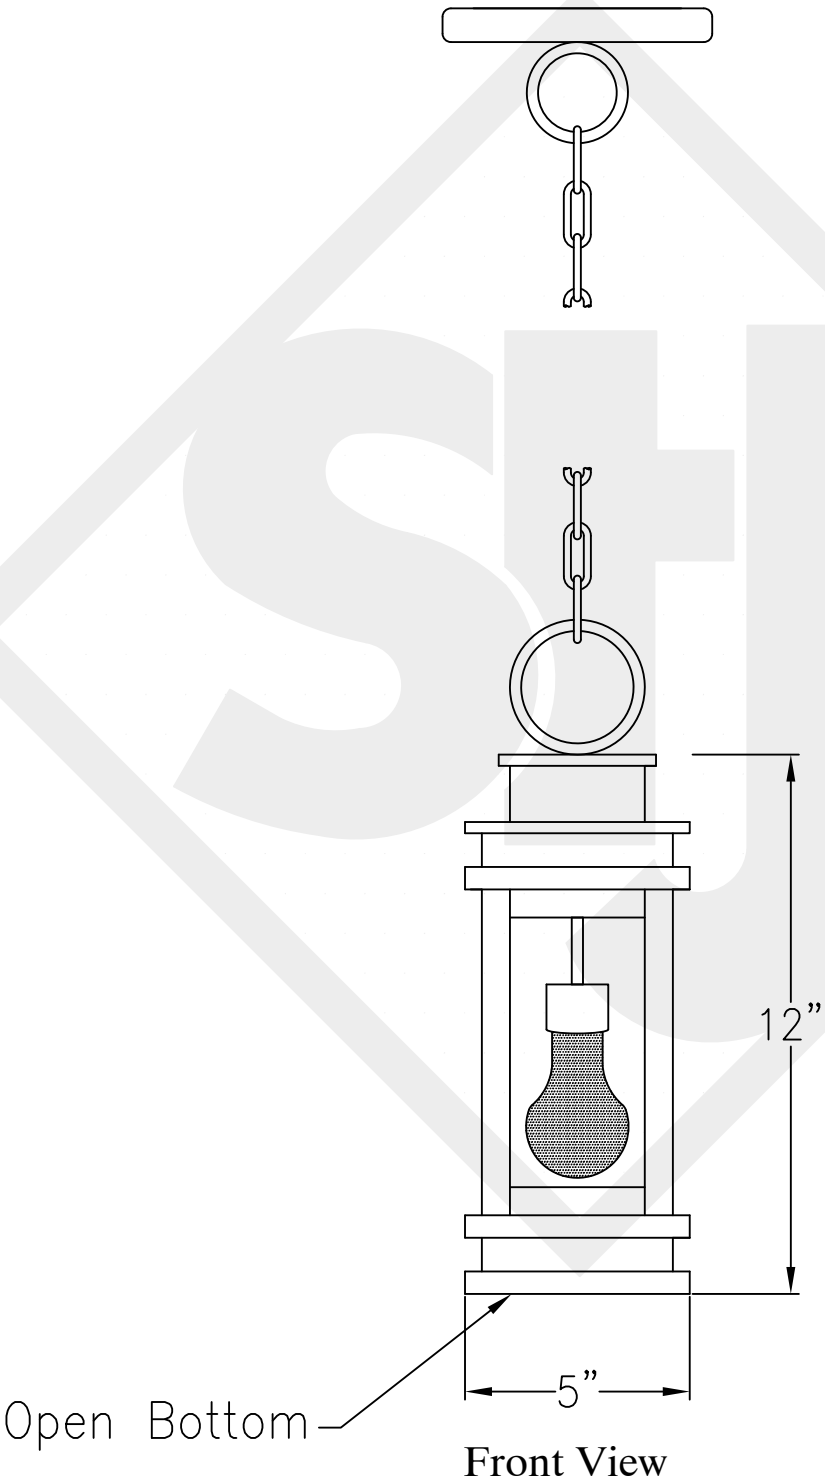

SOMERSET MINI COPPER WALL MOUNT

Front View

Side View

Backplate

Mini not available in Gas
Lights are hand crafted
Dimensions may vary by 1/4"

Somerset Mini Copper Wall Mount	
St. James LIGHTING	
SCALE: N.T.S.	DRAFT: B. Vial
FILE: SomM	APP'D: J. Ragan
JOB: x	DATE: 9/22/17

SOMERSET MINI STEEL WALL MOUNT

Front View

Side View

Backplate

Mini not available in Gas
Lights are hand crafted
Dimensions may vary by 1/4"

Somerset Mini Steel Wall Mount	
 St. James LIGHTING	
SCALE: N.T.S.	DRAFT: B. Vial
FILE: SomM	APP'D: J. Ragan
JOB: x	DATE: 9/21/17

SOMERSET MINI FULL YOKE

Front View

Side View

Ceiling Mount

Mini not available in Gas
Lights are hand crafted
Dimensions may vary by 1/4"

Somerset Mini Full Yoke	
St. James LIGHTING	
SCALE: N.T.S.	DRAFT: B. Vial
FILE: SomM	APP'D: J. Ragan
JOB: x	DATE: 06/19/2018

**SOMERSET MINI
CHAIN HUNG PENDANT**

Comes standard w/
6' of chain

Lights are hand crafted
Dimensions may vary by 1/4"

Somerset Mini Chain Hung Pendant	
 St. James LIGHTING	
SCALE: N.T.S.	DRAFT: B. Vial
FILE: SomM	APP'D: J. Ragan
JOB: x	DATE: 9/22/17