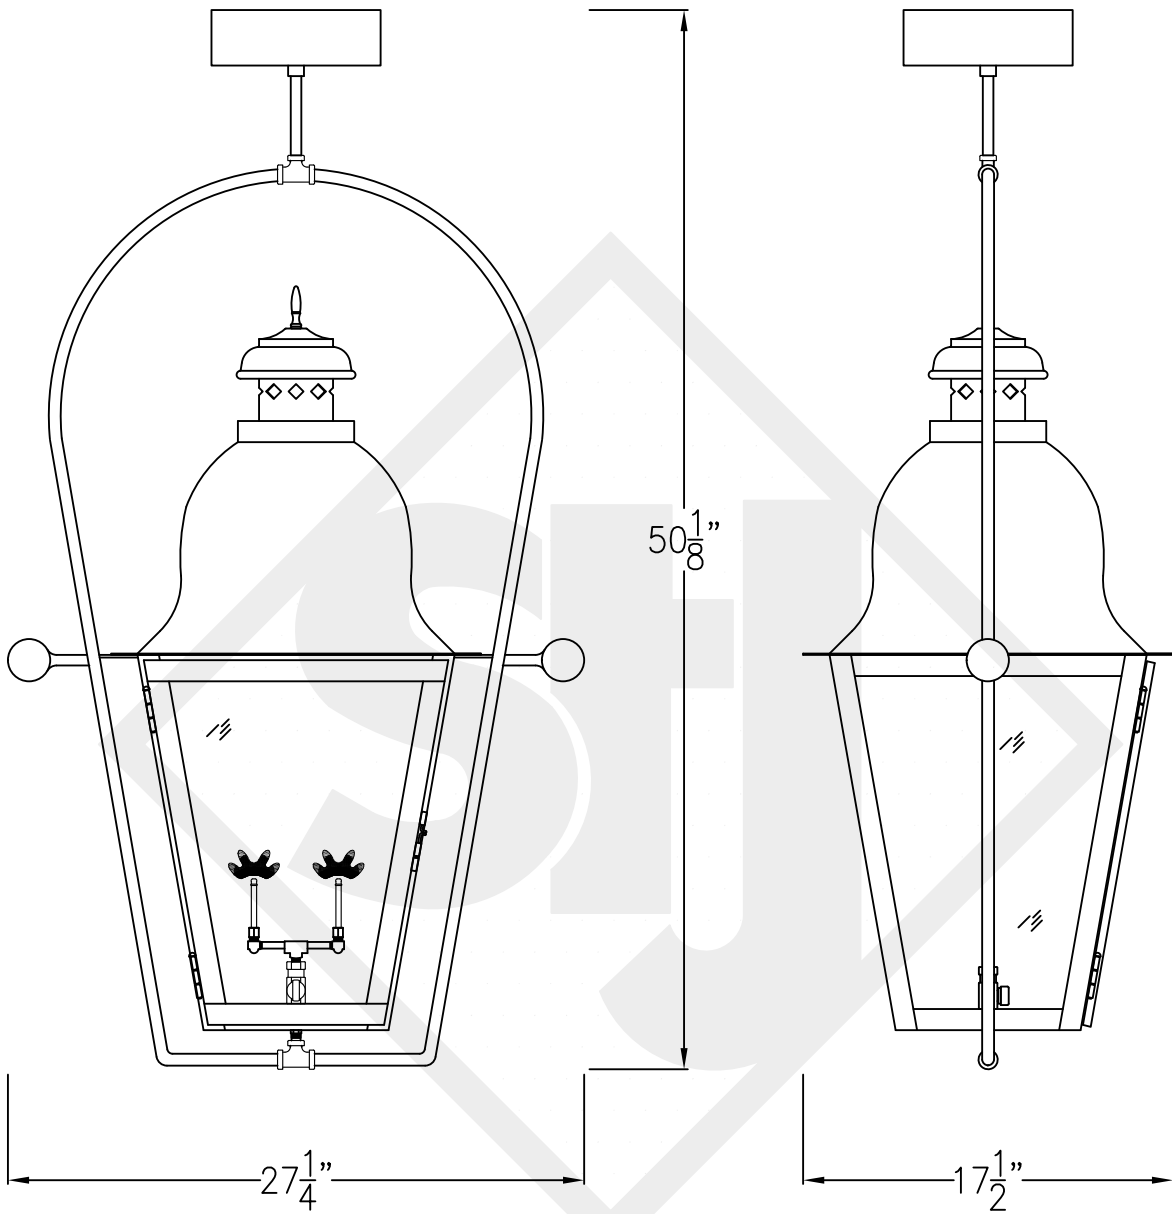

# QUEBEC GRANDE COPPER WALL BRACKET

Front View

Side View

Backplate

Lights are hand crafted  
Dimensions may vary by  
 $1/4$ "

Quebec Grande Copper Wall Bracket	
<b>St. James</b> LIGHTING	
SCALE: N.T.S.	DRAFT: B. Vial
FILE: QUEG	APP'D: J. Ragan
JOB: X	DATE: 10/4/17

# QUEBEC GRANDE COPPER POST MOUNT

Front View

Side View

Fits over 3" post  
1/4" Female Flare  
Fitting

Quebec Grande Copper Post Mount	
 <b>St. James LIGHTING</b>	
SCALE: N.T.S.	DRAFT: B. Vial
FILE: QUEG	APP'D: J. Ragan
JOB: X	DATE: 10/4/17

# QUEBEC GRANDE HALF YOKE

Shortest Height 44 1/8"

Front View

Side View

Ceiling Mount

Lights are hand crafted  
Dimensions may vary by 1/4"

Quebec Grande Half Yoke	
<b>St. James LIGHTING</b>	
SCALE: N.T.S.	DRAFT: B. Vial
FILE: QUEG	APP'D: J. Ragan
JOB: X	DATE: 10/4/17

# QUEBEC GRANDE FULL YOKE

Shortest Height 44  $\frac{3}{4}$ "

Front View

Side View

Ceiling Mount

Lights are hand crafted  
Dimensions may vary by 1/4"

Quebec Grande Full Yoke	
<b>St. James LIGHTING</b>	
SCALE: N.T.S.	DRAFT: B. Vial
FILE: QUEG	APP'D: J. Ragan
JOB: X	DATE: 10/4/17