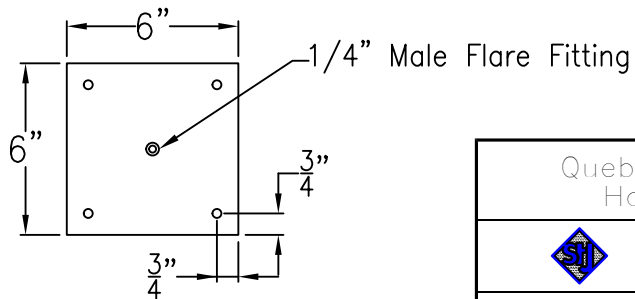

# QUEBEC GRANDE COPPER WALL BRACKET

Front View

Side View

Backplate

Lights are hand crafted  
Dimensions may vary by  
 $1/4$ "

Quebec Grande Copper Wall Bracket	
<b>St. James</b> LIGHTING	
SCALE: N.T.S.	DRAFT: B. Vial
FILE: QUEG	APP'D: J. Ragan
JOB: X	DATE: 10/4/17

# QUEBEC GRANDE COPPER POST MOUNT

Front View

Side View

Fits over 3" post  
1/4" Female Flare  
Fitting

Quebec Grande Copper Post Mount	
 <b>St. James LIGHTING</b>	
SCALE: N.T.S.	DRAFT: B. Vial
FILE: QUEG	APP'D: J. Ragan
JOB: X	DATE: 10/4/17

Lights are hand crafted  
Dimensions may vary by  
1/4"

# QUEBEC GRANDE HALF YOKE

Shortest Height 44 1/8"

Front View

Side View

Ceiling Mount

Lights are hand crafted  
Dimensions may vary by 1/4"

Quebec Grande Half Yoke	
<b>St. James LIGHTING</b>	
SCALE: N.T.S.	DRAFT: B. Vial
FILE: QUEG	APP'D: J. Ragan
JOB: X	DATE: 10/4/17