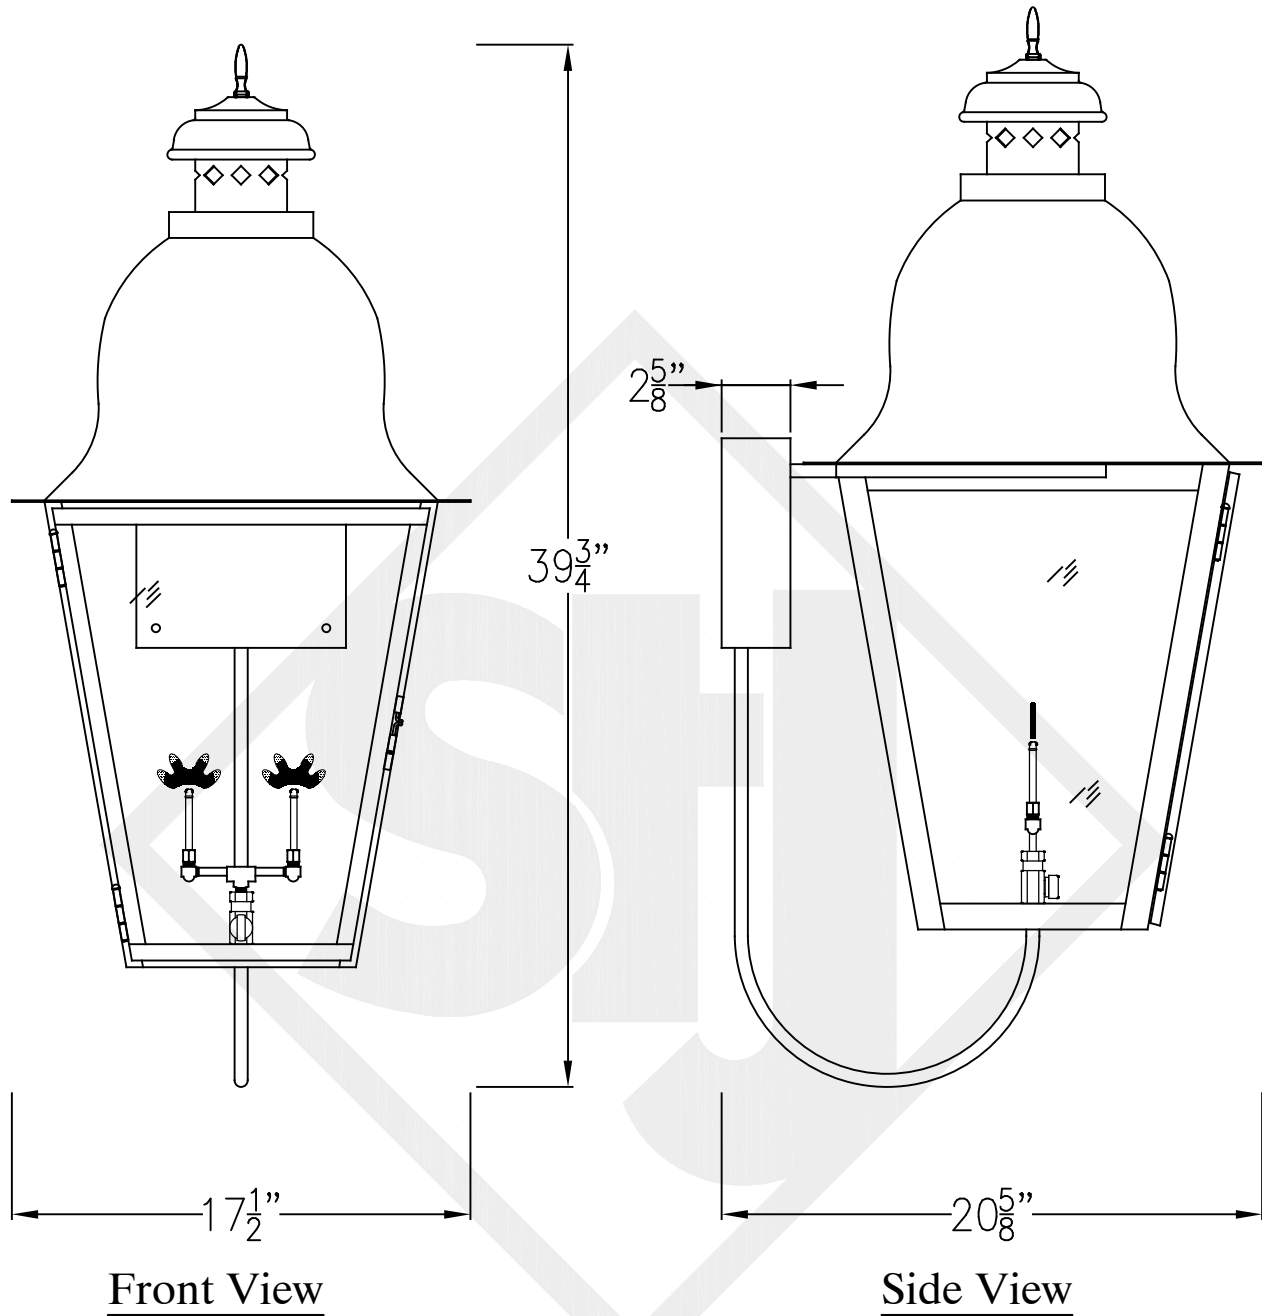

# QUEBEC GRANDE COPPER WALL BRACKET

Front View

Side View

Backplate

Lights are hand crafted  
Dimensions may vary by  
 $1/4$ "

Quebec Grande Copper Wall Bracket	
<b>St. James</b> LIGHTING	
SCALE: N.T.S.	DRAFT: B. Vial
FILE: QUEG	APP'D: J. Ragan
JOB: X	DATE: 10/4/17

# QUEBEC GRANDE STEEL WALL BRACKET

**Backplate**

Lights are hand crafted  
Dimensions may vary by  
 $\frac{1}{4}$ "

Quebec Grande Steel Wall Bracket	
<b>St. James LIGHTING</b>	
SCALE: N.T.S.	DRAFT: B. Vial
FILE: QUEG	APP'D: J. Ragan
JOB: X	DATE: 07/11/18

# QUEBEC GRANDE COPPER POST MOUNT

Front View

Side View

Fits over 3" post  
1/4" Female Flare  
Fitting

Quebec Grande Copper Post Mount	
 <b>St. James LIGHTING</b>	
SCALE: N.T.S.	DRAFT: B. Vial
FILE: QUEG	APP'D: J. Ragan
JOB: X	DATE: 10/4/17

# QUEBEC GRANDE HALF YOKE

Shortest Height 44 1/8"

Front View

Side View

Ceiling Mount

Lights are hand crafted  
Dimensions may vary by 1/4"

Quebec Grande Half Yoke	
<b>St. James LIGHTING</b>	
SCALE: N.T.S.	DRAFT: B. Vial
FILE: QUEG	APP'D: J. Ragan
JOB: X	DATE: 10/4/17