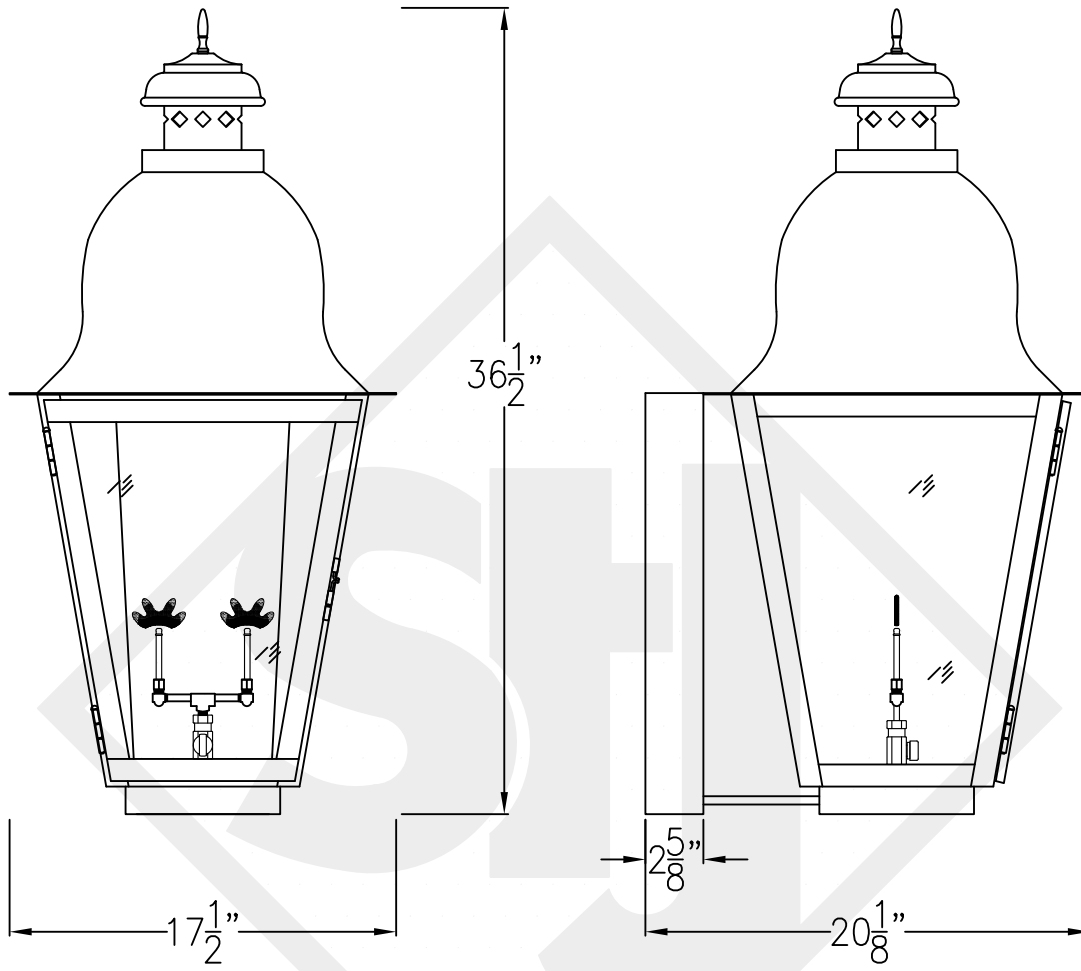

# QUEBEC GRANDE COPPER WALL BRACKET

Front View

Side View

Backplate

Lights are hand crafted  
Dimensions may vary by  
 $1/4$ "

Quebec Grande Copper Wall Bracket	
<b>St. James</b> LIGHTING	
SCALE: N.T.S.	DRAFT: B. Vial
FILE: QUEG	APP'D: J. Ragan
JOB: X	DATE: 10/4/17

# QUEBEC GRANDE STEEL WALL BRACKET

**Backplate**

Lights are hand crafted  
Dimensions may vary by  
 $\frac{1}{4}$ "

Quebec Grande Steel Wall Bracket	
<b>St. James LIGHTING</b>	
SCALE: N.T.S.	DRAFT: B. Vial
FILE: QUEG	APP'D: J. Ragan
JOB: X	DATE: 07/11/18

# QUEBEC GRANDE COPPER POST MOUNT

Front View

Side View

Fits over 3" post  
1/4" Female Flare  
Fitting

Quebec Grande Copper Post Mount	
 <b>St. James LIGHTING</b>	
SCALE: N.T.S.	DRAFT: B. Vial
FILE: QUEG	APP'D: J. Ragan
JOB: X	DATE: 10/4/17

# QUEBEC GRANDE HALF YOKE

Shortest Height 44 1/8"

Front View

Side View

Ceiling Mount

Lights are hand crafted  
Dimensions may vary by 1/4"

Quebec Grande Half Yoke	
<b>St. James LIGHTING</b>	
SCALE: N.T.S.	DRAFT: B. Vial
FILE: QUEG	APP'D: J. Ragan
JOB: X	DATE: 10/4/17