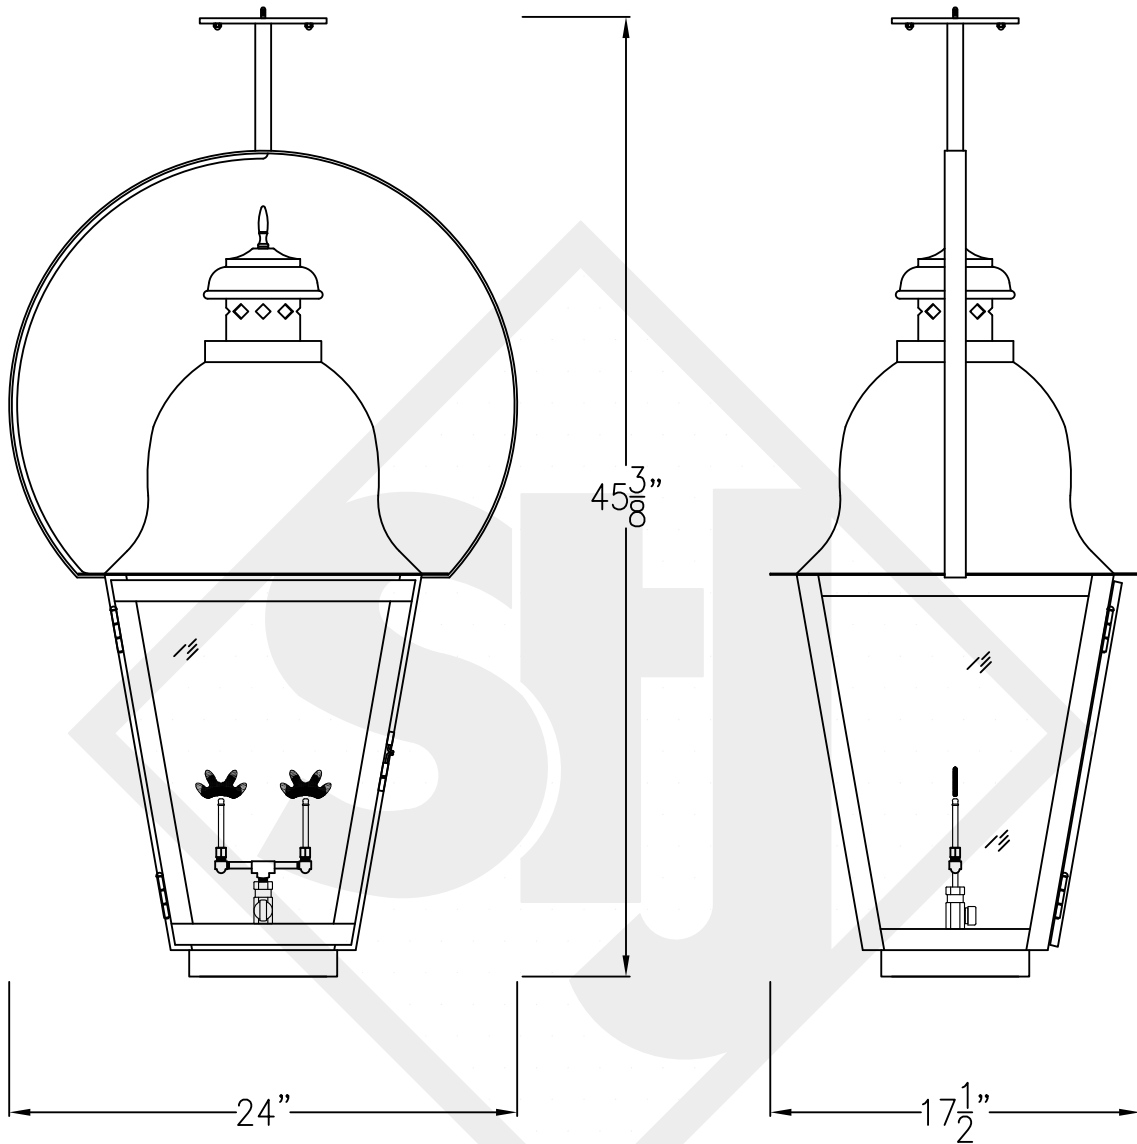

# QUEBEC GRANDE COPPER WALL BRACKET

Front View

Side View

Backplate

Lights are hand crafted  
Dimensions may vary by  
 $1/4$ "

Quebec Grande Copper Wall Bracket	
<b>St. James</b> LIGHTING	
SCALE: N.T.S.	DRAFT: B. Vial
FILE: QUEG	APP'D: J. Ragan
JOB: X	DATE: 10/4/17

# QUEBEC GRANDE STEEL WALL BRACKET

**Backplate**

Lights are hand crafted  
Dimensions may vary by  
 $\frac{1}{4}$ "

Quebec Grande Steel Wall Bracket	
<b>St. James LIGHTING</b>	
SCALE: N.T.S.	DRAFT: B. Vial
FILE: QUEG	APP'D: J. Ragan
JOB: X	DATE: 07/11/18

# QUEBEC GRANDE COPPER POST MOUNT

Front View

Side View

Fits over 3" post  
1/4" Female Flare  
Fitting

Quebec Grande Copper Post Mount	
 <b>St. James LIGHTING</b>	
SCALE: N.T.S.	DRAFT: B. Vial
FILE: QUEG	APP'D: J. Ragan
JOB: X	DATE: 10/4/17

# QUEBEC GRANDE HALF YOKE

Shortest Height 44 1/8"

Front View

Side View

Ceiling Mount

Lights are hand crafted  
Dimensions may vary by 1/4"

Quebec Grande Half Yoke	
<b>St. James LIGHTING</b>	
SCALE: N.T.S.	DRAFT: B. Vial
FILE: QUEG	APP'D: J. Ragan
JOB: X	DATE: 10/4/17