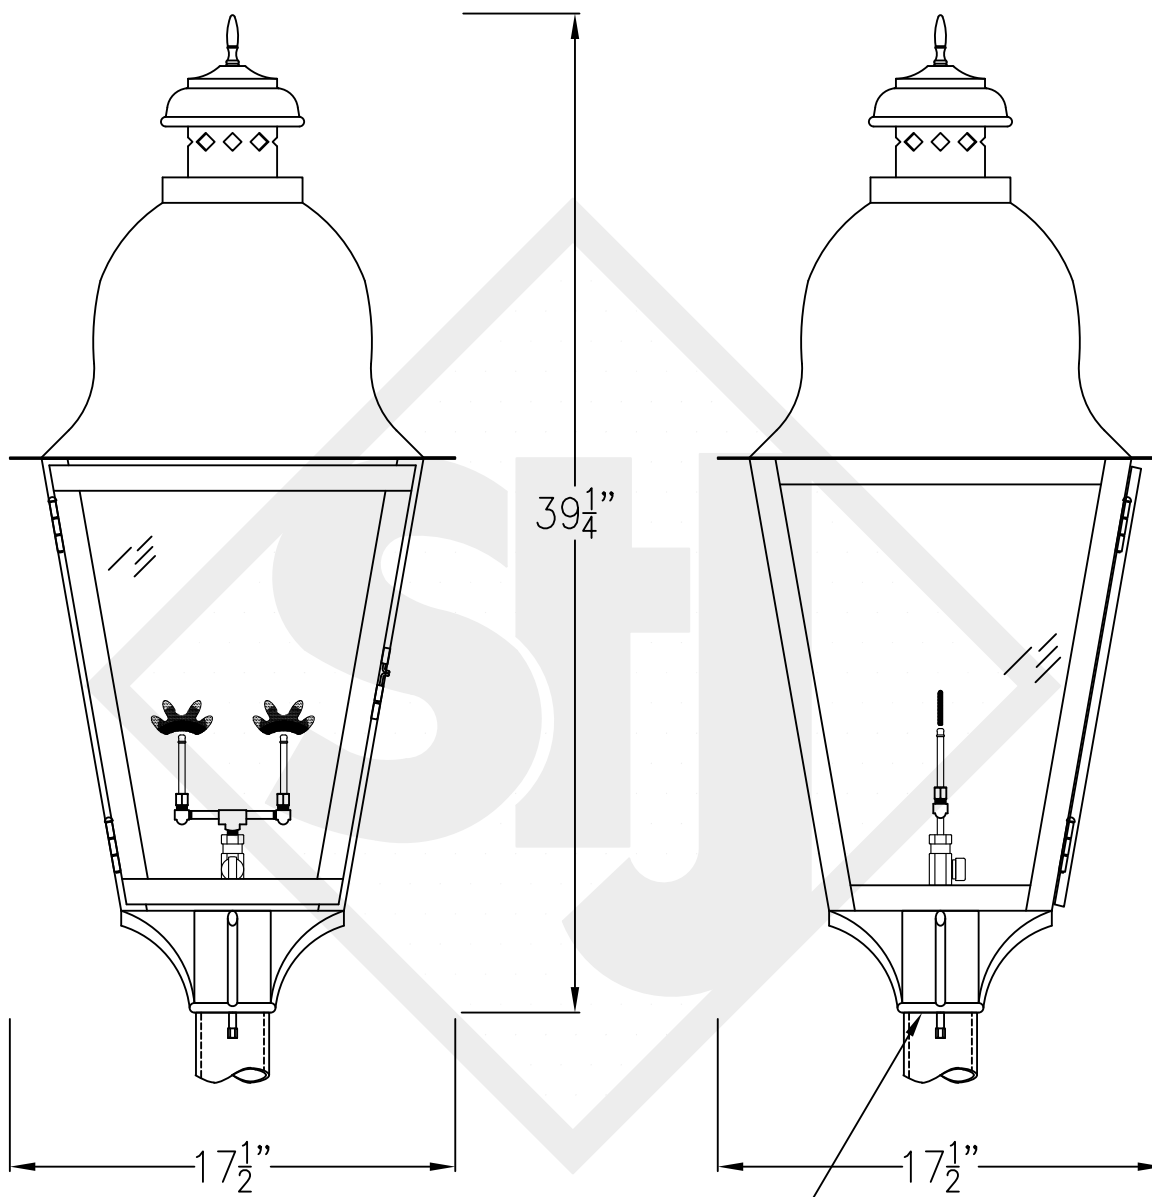

# QUEBEC GRANDE COPPER WALL BRACKET

Front View

Side View

Backplate

Lights are hand crafted  
Dimensions may vary by  
 $1/4$ "

Quebec Grande Copper Wall Bracket	
<b>St. James</b> LIGHTING	
SCALE: N.T.S.	DRAFT: B. Vial
FILE: QUEG	APP'D: J. Ragan
JOB: X	DATE: 10/4/17

# QUEBEC GRANDE STEEL WALL BRACKET

**Backplate**

Lights are hand crafted  
Dimensions may vary by  
 $\frac{1}{4}$ "

Quebec Grande Steel Wall Bracket	
<b>St. James LIGHTING</b>	
SCALE: N.T.S.	DRAFT: B. Vial
FILE: QUEG	APP'D: J. Ragan
JOB: X	DATE: 07/11/18

# QUEBEC GRANDE COPPER POST MOUNT

Front View

Side View

Fits over 3" post  
1/4" Female Flare  
Fitting

Quebec Grande Copper Post Mount	
 <b>St. James LIGHTING</b>	
SCALE: N.T.S.	DRAFT: B. Vial
FILE: QUEG	APP'D: J. Ragan
JOB: X	DATE: 10/4/17

# QUEBEC GRANDE HALF YOKE

Shortest Height 44 1/8"

Front View

Side View

Ceiling Mount

Lights are hand crafted  
Dimensions may vary by 1/4"

Quebec Grande Half Yoke	
<b>St. James LIGHTING</b>	
SCALE: N.T.S.	DRAFT: B. Vial
FILE: QUEG	APP'D: J. Ragan
JOB: X	DATE: 10/4/17