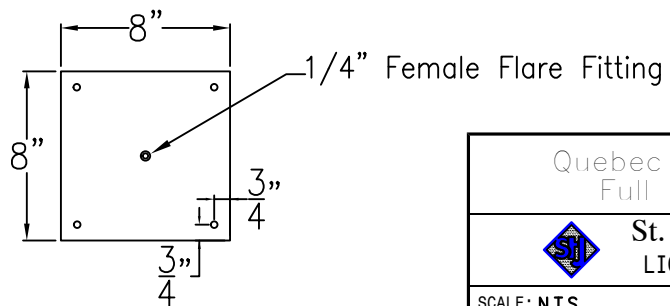

# QUEBEC GRANDE HALF YOKE

Shortest Height 44 1/8"

Front View

Side View

Ceiling Mount

Lights are hand crafted  
Dimensions may vary by 1/4"

Quebec Grande Half Yoke	
<b>St. James LIGHTING</b>	
SCALE: N.T.S.	DRAFT: B. Vial
FILE: QUEG	APP'D: J. Ragan
JOB: X	DATE: 10/4/17

# QUEBEC GRANDE FULL YOKE

Shortest Height 44  $\frac{3}{4}$ "

Front View

Side View

Ceiling Mount

Lights are hand crafted  
Dimensions may vary by 1/4"

Quebec Grande Full Yoke	
<b>St. James LIGHTING</b>	
SCALE: N.T.S.	DRAFT: B. Vial
FILE: QUEG	APP'D: J. Ragan
JOB: X	DATE: 10/4/17