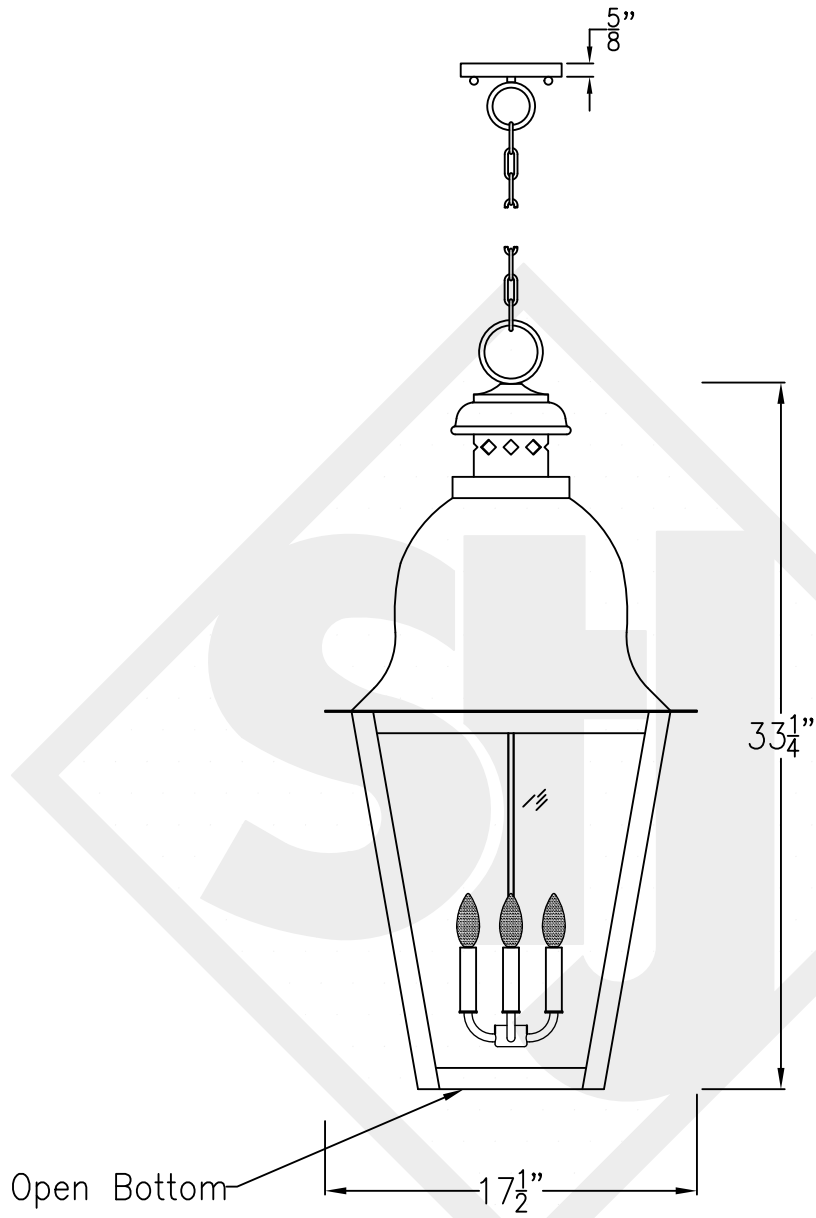

QUEBEC GRANDE CHAIN HUNG PENDANT

Comes standard w/
6' of chain

Front View

Lights are hand crafted
Dimensions may vary by $1/4$ "

Quebec Grande Chain Hung Pendant	
St. James LIGHTING	
SCALE: N.T.S.	DRAFT: B.VIAL
FILE: QUEG	APP'D: J. Ragan
JOB: X	DATE: 10/26/17