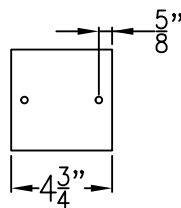

Ceiling Canopy

Lights are hand crafted
Dimensions may vary by $1/4$ "

Quebec Grande Chain Hung Pendant	
St. James LIGHTING	
SCALE: N.T.S.	DRAFT: B.VIAL
FILE: QUEG	APP'D: J. Ragan
JOB: X	DATE: 10/26/17