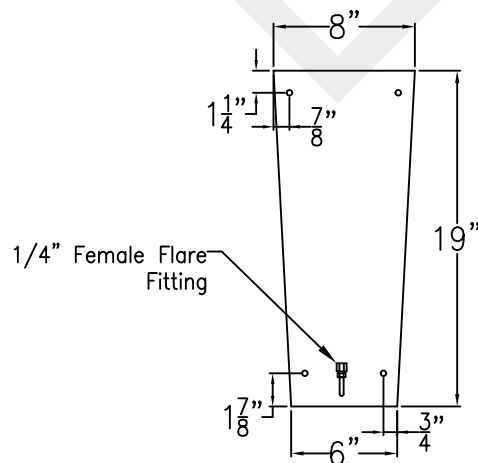

# QUEBEC GRANDE COPPER WALL BRACKET

Front View

Side View

Backplate

Lights are hand crafted  
Dimensions may vary by  
 $1/4$ "

Quebec Grande Copper Wall Bracket	
<b>St. James</b> LIGHTING	
SCALE: N.T.S.	DRAFT: B. Vial
FILE: QUEG	APP'D: J. Ragan
JOB: X	DATE: 10/4/17

# QUEBEC GRANDE COPPER POST MOUNT

Front View

Side View

Fits over 3" post  
1/4" Female Flare  
Fitting

Quebec Grande Copper Post Mount	
 <b>St. James LIGHTING</b>	
SCALE: N.T.S.	DRAFT: B. Vial
FILE: QUEG	APP'D: J. Ragan
JOB: X	DATE: 10/4/17

# QUEBEC GRANDE HALF YOKE

Shortest Height 44 1/8"

Front View

Side View

Ceiling Mount

Lights are hand crafted  
Dimensions may vary by 1/4"

Quebec Grande Half Yoke	
<b>St. James LIGHTING</b>	
SCALE: N.T.S.	DRAFT: B. Vial
FILE: QUEG	APP'D: J. Ragan
JOB: X	DATE: 10/4/17

# QUEBEC GRANDE FULL YOKE

Shortest Height 44  $\frac{3}{4}$ "

Front View

Side View

Ceiling Mount

Lights are hand crafted  
Dimensions may vary by 1/4"

Quebec Grande Full Yoke	
<b>St. James LIGHTING</b>	
SCALE: N.T.S.	DRAFT: B. Vial
FILE: QUEG	APP'D: J. Ragan
JOB: X	DATE: 10/4/17