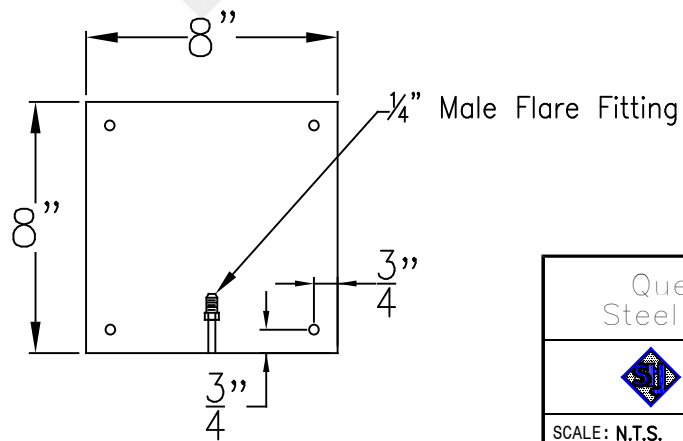

# QUEBEC GRANDE COPPER WALL BRACKET

Front View

Side View

Backplate

Lights are hand crafted  
Dimensions may vary by  
 $1/4$ "

Quebec Grande Copper Wall Bracket	
<b>St. James</b> LIGHTING	
SCALE: N.T.S.	DRAFT: B. Vial
FILE: QUEG	APP'D: J. Ragan
JOB: X	DATE: 10/4/17

# QUEBEC GRANDE STEEL WALL BRACKET

**Backplate**

Lights are hand crafted  
Dimensions may vary by  
 $\frac{1}{4}$ "

Quebec Grande Steel Wall Bracket	
<b>St. James LIGHTING</b>	
SCALE: N.T.S.	DRAFT: B. Vial
FILE: QUEG	APP'D: J. Ragan
JOB: X	DATE: 07/11/18

# QUEBEC GRANDE COPPER POST MOUNT

Front View

Side View

Fits over 3" post  
1/4" Female Flare  
Fitting

Quebec Grande Copper Post Mount	
 <b>St. James LIGHTING</b>	
SCALE: N.T.S.	DRAFT: B. Vial
FILE: QUEG	APP'D: J. Ragan
JOB: X	DATE: 10/4/17

# QUEBEC GRANDE HALF YOKE

Shortest Height 44 1/8"

Front View

Side View

Ceiling Mount

Lights are hand crafted  
Dimensions may vary by 1/4"

Quebec Grande Half Yoke	
<b>St. James LIGHTING</b>	
SCALE: N.T.S.	DRAFT: B. Vial
FILE: QUEG	APP'D: J. Ragan
JOB: X	DATE: 10/4/17