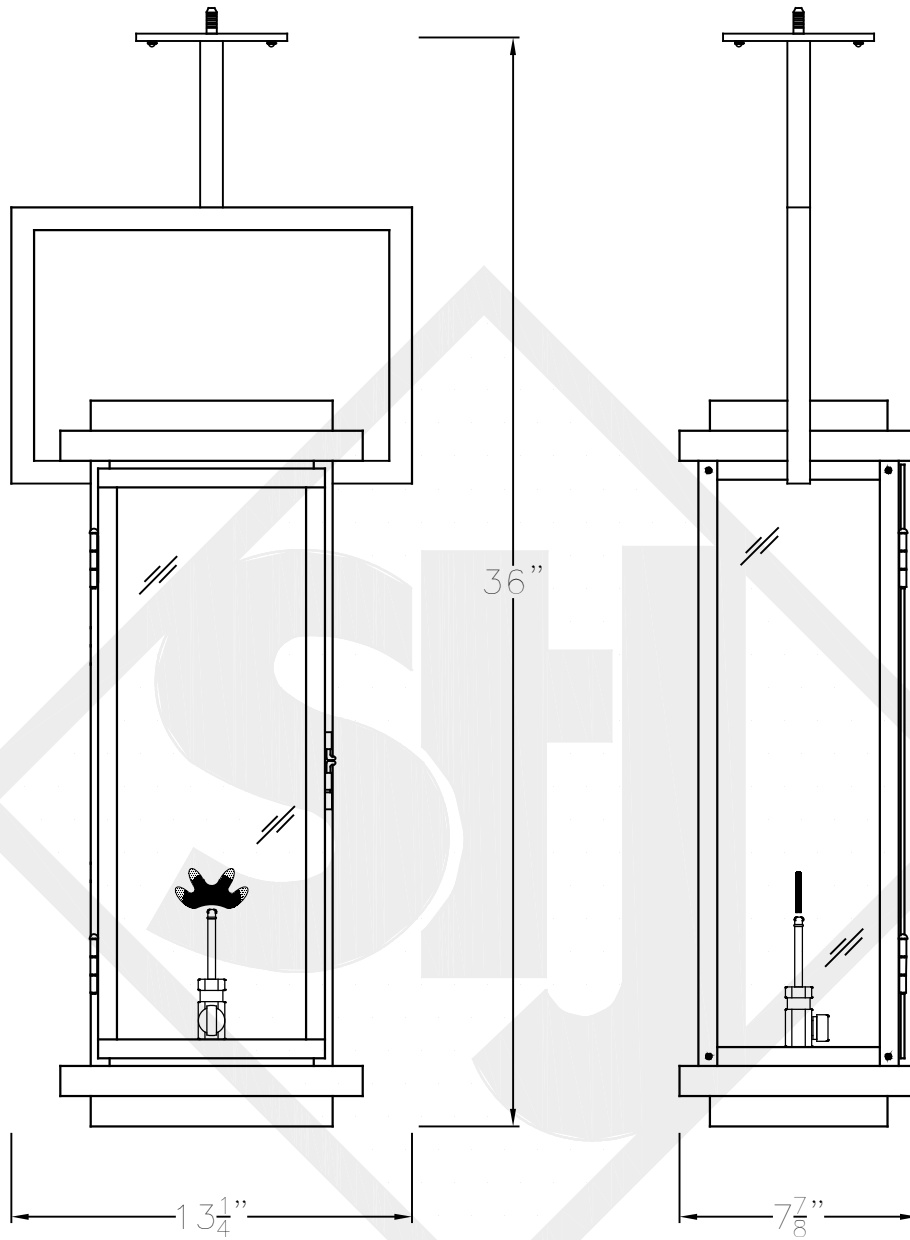

WINNIPEG MEDIUM COPPER WALL BRACKET

Front View

Side View

Backplate

Lights are hand crafted
Dimensions may vary by
1/4"

Winnipeg Medium Copper Wall Bracket	
St. James LIGHTING	
SCALE: N.T.S.	DRAFT: B. Viel
FILE: WINM	APP'D: J. Ragon
JOB: X	DATE: 9/18/17

WINNIPEG MEDIUM STEEL WALL BRACKET

Front View

Side View

Backplate

Lights are hand crafted
Dimensions may vary by
1/4"

Winnipeg Medium Steel Wall Bracket	
 St. James LIGHTING	
SCALE: N.T.S.	DRAFT: B. Vial
FILE: WINM	APP'D: J. Ragon
JOB: X	DATE: 9/18/17

WINNIPEG MEDIUM COPPER POST MOUNT

Front View

Side View

Fits over 3" post
 $\frac{1}{4}$ " Female Flare Fitting

Lights are hand crafted
Dimensions may vary by
 $\frac{1}{4}$ "

Winnipeg Medium Copper Post Mount	
 St. James LIGHTING	
SCALE: N.T.S.	DRAFT: B. Viel
FILE: WINM	APP'D: J. Ragon
JOB: X	DATE: 9/18/17

WINNIPEG MEDIUM CEILING HALF YOKE

Shortest Height 36"

Front View

Side View

Ceiling Mount

Lights are hand crafted
Dimensions may vary by
1/4"

Winnipeg Medium Half Yoke	
St. James LIGHTING	
SCALE: N.T.S.	DRAFT: B. Vial
FILE: WINM	APP'D: J. Ragan
JOB: X	DATE: 9/18/17