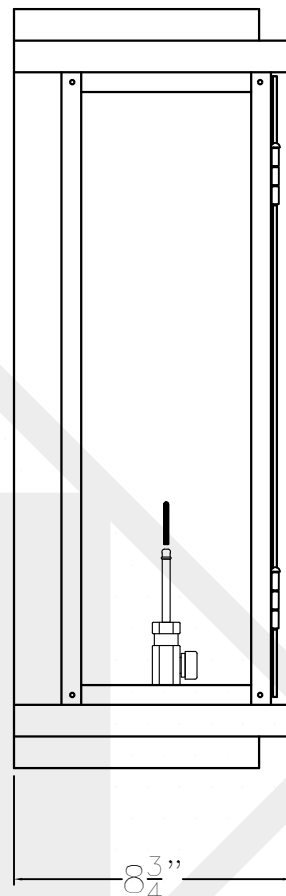

WINNIPEG MEDIUM COPPER WALL BRACKET

Front View

Side View

Backplate

Lights are hand crafted
Dimensions may vary by
1/4"

Winnipeg Medium Copper Wall Bracket	
St. James LIGHTING	
SCALE: N.T.S.	DRAFT: B. Viel
FILE: WINM	APP'D: J. Ragon
JOB: X	DATE: 9/18/17

WINNIPEG MEDIUM STEEL WALL BRACKET

Front View

Side View

Backplate

Lights are hand crafted
Dimensions may vary by
1/4"

Winnipeg Medium Steel Wall Bracket	
 St. James LIGHTING	
SCALE: N.T.S.	DRAFT: B. Vial
FILE: WINM	APP'D: J. Ragon
JOB: X	DATE: 9/18/17

WINNIPEG MEDIUM COPPER POST MOUNT

Front View

Side View

Fits over 3" post
 $\frac{1}{4}$ " Female Flare Fitting

Lights are hand crafted
Dimensions may vary by
 $\frac{1}{4}$ "

Winnipeg Medium Copper Post Mount	
 St. James LIGHTING	
SCALE: N.T.S.	DRAFT: B. Viel
FILE: WINM	APP'D: J. Ragon
JOB: X	DATE: 9/18/17

WINNIPEG MEDIUM CEILING HALF YOKE

Shortest Height 36"

Front View

Side View

Ceiling Mount

Lights are hand crafted
Dimensions may vary by
1/4"

Winnipeg Medium Half Yoke	
St. James LIGHTING	
SCALE: N.T.S.	DRAFT: B. Vial
FILE: WINM	APP'D: J. Ragan
JOB: X	DATE: 9/18/17