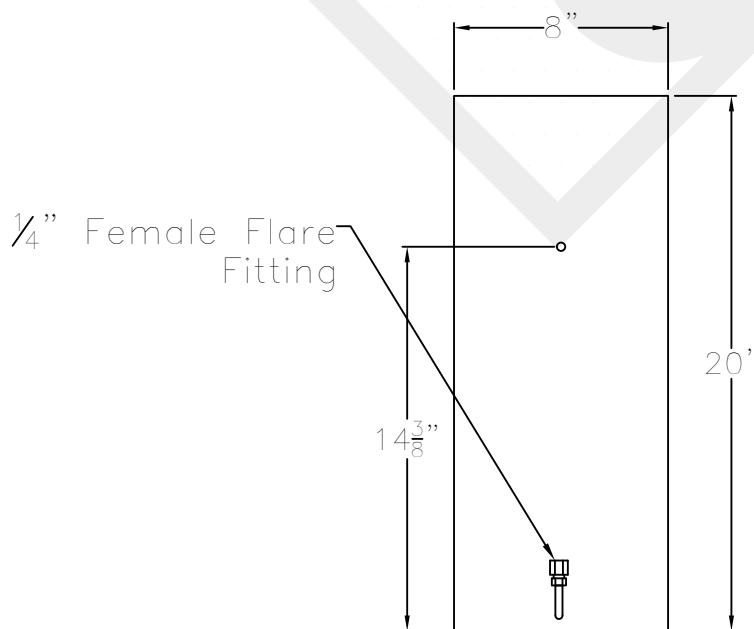

WINNIPEG MEDIUM COPPER WALL BRACKET

Front View

Side View

Backplate

Lights are hand crafted
Dimensions may vary by
1/4"

Winnipeg Medium Copper Wall Bracket	
St. James LIGHTING	
SCALE: N.T.S.	DRAFT: B. Viel
FILE: WINM	APP'D: J. Ragon
JOB: X	DATE: 9/18/17

WINNIPEG MEDIUM STEEL WALL BRACKET

Front View

Side View

Backplate

Lights are hand crafted
Dimensions may vary by
1/4"

Winnipeg Medium Steel Wall Bracket	
 St. James LIGHTING	
SCALE: N.T.S.	DRAFT: B. Vial
FILE: WINM	APP'D: J. Ragon
JOB: X	DATE: 9/18/17

WINNIPEG MEDIUM COPPER POST MOUNT

Front View

Side View

Fits over 3" post
 $\frac{1}{4}$ " Female Flare Fitting

Lights are hand crafted
Dimensions may vary by
 $\frac{1}{4}$ "

Winnipeg Medium Copper Post Mount	
 St. James LIGHTING	
SCALE: N.T.S.	DRAFT: B. Viel
FILE: WINM	APP'D: J. Ragon
JOB: X	DATE: 9/18/17

WINNIPEG MEDIUM CEILING HALF YOKE

Shortest Height 36"

Front View

Side View

Ceiling Mount

Lights are hand crafted
Dimensions may vary by
1/4"

Winnipeg Medium Half Yoke	
St. James LIGHTING	
SCALE: N.T.S.	DRAFT: B. Vial
FILE: WINM	APP'D: J. Ragan
JOB: X	DATE: 9/18/17