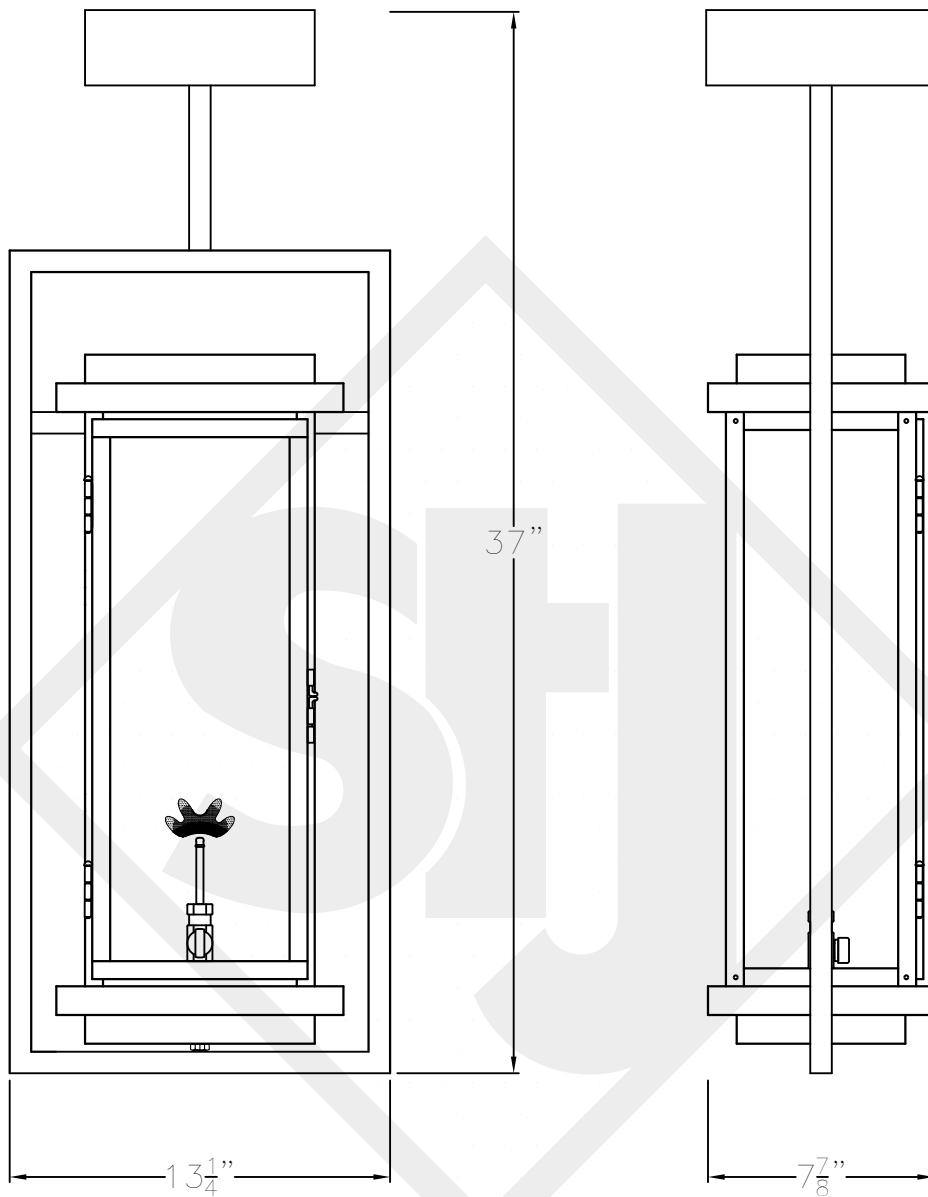

WINNIPEG MEDIUM STEEL WALL BRACKET

Front View

Side View

Backplate

Lights are hand crafted
Dimensions may vary by
1/4"

Winnipeg Medium Steel Wall Bracket	
 St. James LIGHTING	
SCALE: N.T.S.	DRAFT: B. Vial
FILE: WINM	APP'D: J. Ragon
JOB: X	DATE: 9/18/17

WINNIPEG MEDIUM COPPER POST MOUNT

Front View

Side View

Fits over 3" post
 $\frac{1}{4}$ " Female Flare Fitting

Lights are hand crafted
Dimensions may vary by
 $\frac{1}{4}$ "

Winnipeg Medium Copper Post Mount	
 St. James LIGHTING	
SCALE: N.T.S.	DRAFT: B. Viel
FILE: WINM	APP'D: J. Ragon
JOB: X	DATE: 9/18/17

WINNIPEG MEDIUM CEILING HALF YOKE

Shortest Height 36"

Front View

Side View

Ceiling Mount

Lights are hand crafted
Dimensions may vary by
1/4"

Winnipeg Medium Half Yoke	
St. James LIGHTING	
SCALE: N.T.S.	DRAFT: B. Vial
FILE: WINM	APP'D: J. Ragan
JOB: X	DATE: 9/18/17

WINNIPEG MEDIUM CEILING FULL YOKE

Shortest Height 37"

Front View

Side View

Ceiling Mount

Lights are hand crafted
Dimensions may vary by
1/4"

Winnipeg Medium Full Yoke	
 St. James LIGHTING	
SCALE: N.T.S.	DRAFT: B. Vial
FILE: WINM	APP'D: J. Ragon
JOB: X	DATE: 9/19/17