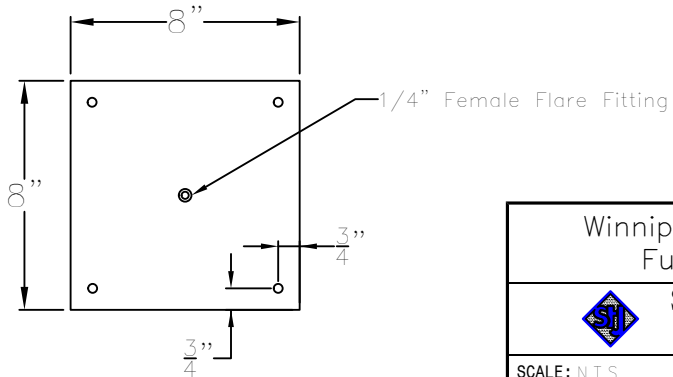

WINNIPEG MEDIUM COPPER POST MOUNT

Front View

Side View

Fits over 3" post
 $\frac{1}{4}$ " Female Flare Fitting

Lights are hand crafted
Dimensions may vary by
 $\frac{1}{4}$ "

Winnipeg Medium Copper Post Mount	
 St. James LIGHTING	
SCALE: N.T.S.	DRAFT: B. Viel
FILE: WINM	APP'D: J. Ragon
JOB: X	DATE: 9/18/17

WINNIPEG MEDIUM CEILING HALF YOKE

Shortest Height 36"

Front View

Side View

Ceiling Mount

Lights are hand crafted
Dimensions may vary by
1/4"

Winnipeg Medium Half Yoke	
St. James LIGHTING	
SCALE: N.T.S.	DRAFT: B. Vial
FILE: WINM	APP'D: J. Ragan
JOB: X	DATE: 9/18/17

WINNIPEG MEDIUM CEILING FULL YOKE

Shortest Height 37"

Front View

Side View

Ceiling Mount

Lights are hand crafted
Dimensions may vary by
1/4"

Winnipeg Medium Full Yoke	
 St. James LIGHTING	
SCALE: N.T.S.	DRAFT: B. Vial
FILE: WINM	APP'D: J. Ragon
JOB: X	DATE: 9/19/17

WINNIPEG MEDIUM CHAIN HUNG PENDANT

Comes standard w/ 6' of chain

Front View

Front View

Lights are hand crafted
Dimensions may vary by
1/4"

Winnipeg Medium Pendant	
St. James LIGHTING	
SCALE: N.T.S.	DRAFT: B. Viel
FILE: WINM	APP'D: J. Ragon
JOB: X	DATE: 10/26/17