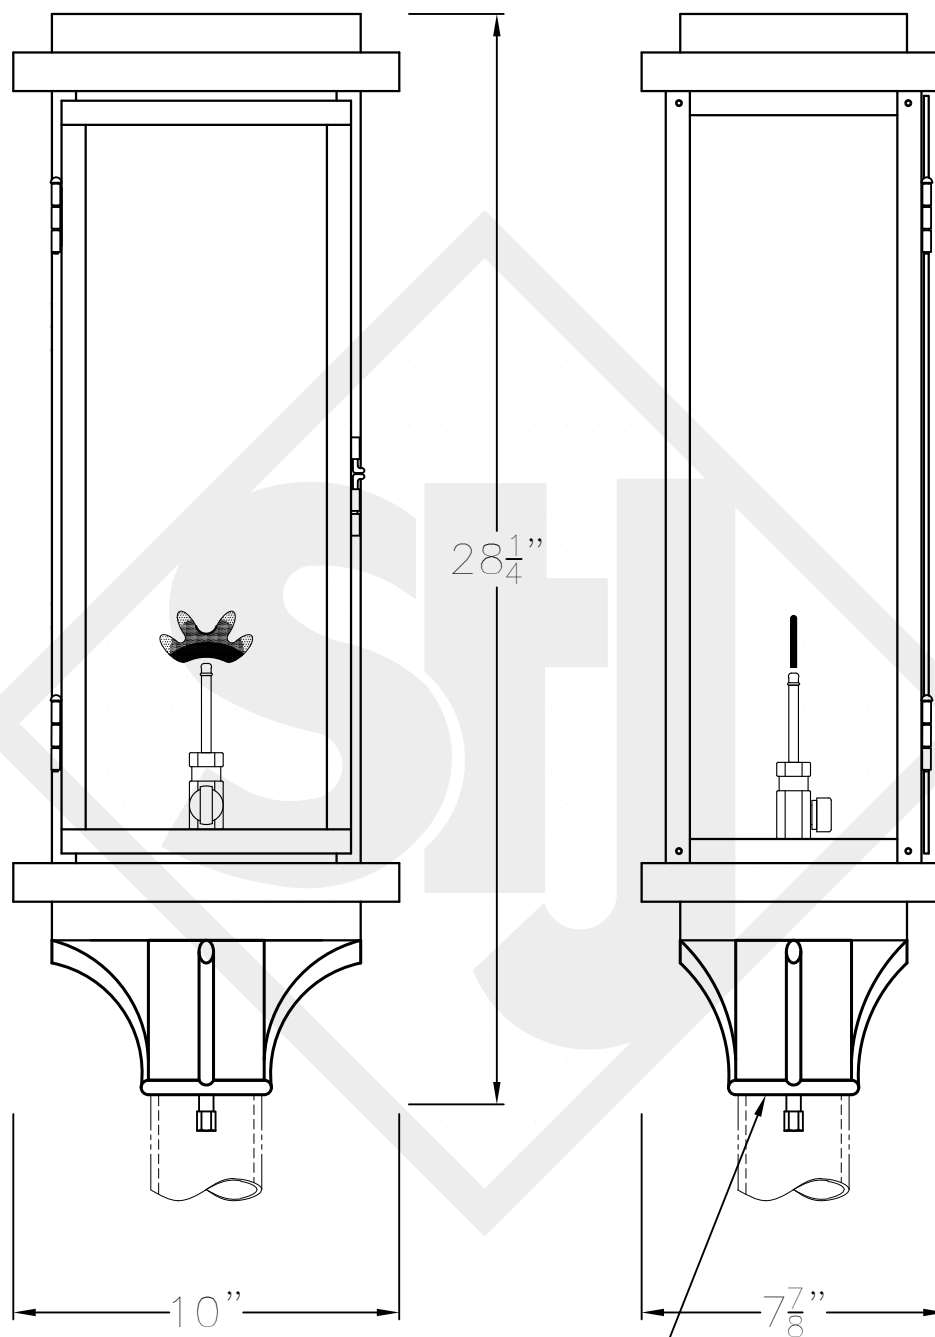

WINNIPEG MEDIUM COPPER WALL BRACKET

Front View

Side View

Backplate

Lights are hand crafted
Dimensions may vary by
1/4"

Winnipeg Medium Copper Wall Bracket	
St. James LIGHTING	
SCALE: N.T.S.	DRAFT: B. Viel
FILE: WINM	APP'D: J. Ragon
JOB: X	DATE: 9/18/17

WINNIPEG MEDIUM STEEL WALL BRACKET

Front View

Side View

Backplate

Lights are hand crafted
Dimensions may vary by
1/4"

Winnipeg Medium Steel Wall Bracket	
 St. James LIGHTING	
SCALE: N.T.S.	DRAFT: B. Vial
FILE: WINM	APP'D: J. Ragon
JOB: X	DATE: 9/18/17

WINNIPEG MEDIUM COPPER POST MOUNT

Front View

Side View

Fits over 3" post
 $\frac{1}{4}$ " Female Flare Fitting

Lights are hand crafted
Dimensions may vary by
 $\frac{1}{4}$ "

Winnipeg Medium Copper Post Mount	
 St. James LIGHTING	
SCALE: N.T.S.	DRAFT: B. Viel
FILE: WINM	APP'D: J. Ragon
JOB: X	DATE: 9/18/17

WINNIPEG MEDIUM CEILING HALF YOKE

Shortest Height 36"

Front View

Side View

Ceiling Mount

Lights are hand crafted
Dimensions may vary by
1/4"

Winnipeg Medium Half Yoke	
St. James LIGHTING	
SCALE: N.T.S.	DRAFT: B. Vial
FILE: WINM	APP'D: J. Ragan
JOB: X	DATE: 9/18/17