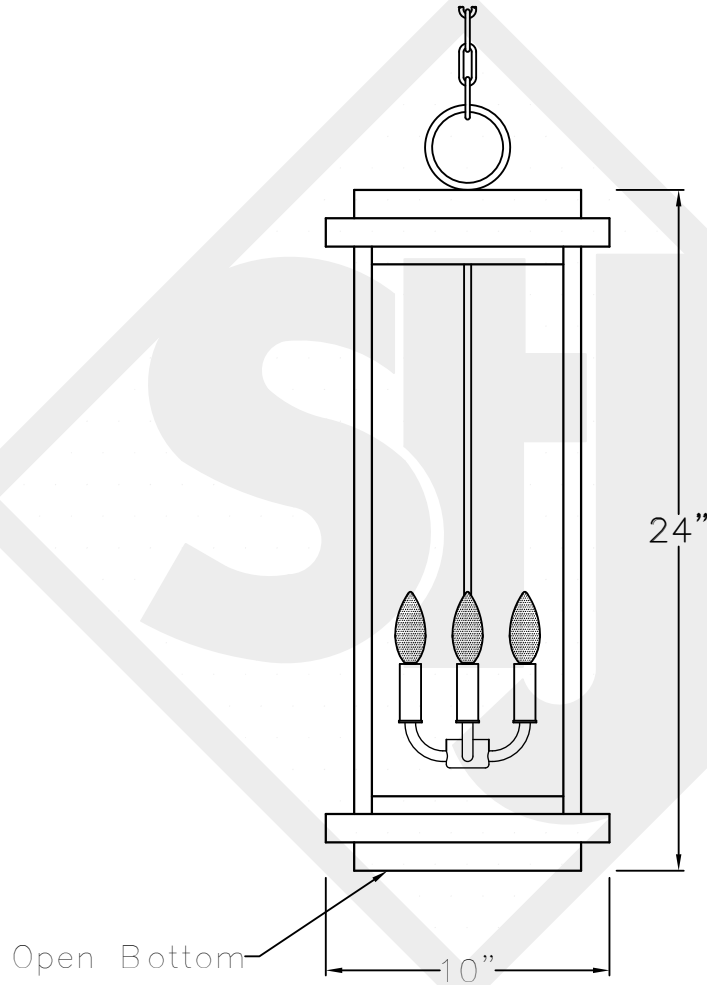

WINNIPEG MEDIUM STEEL WALL BRACKET

Front View

Side View

Backplate

Lights are hand crafted
Dimensions may vary by
1/4"

Winnipeg Medium Steel Wall Bracket	
 St. James LIGHTING	
SCALE: N.T.S.	DRAFT: B. Vial
FILE: WINM	APP'D: J. Ragon
JOB: X	DATE: 9/18/17

WINNIPEG MEDIUM COPPER POST MOUNT

Front View

Side View

Fits over 3" post
 $\frac{1}{4}$ " Female Flare Fitting

Lights are hand crafted
Dimensions may vary by
 $\frac{1}{4}$ "

Winnipeg Medium Copper Post Mount	
 St. James LIGHTING	
SCALE: N.T.S.	DRAFT: B. Viel
FILE: WINM	APP'D: J. Ragon
JOB: X	DATE: 9/18/17

WINNIPEG MEDIUM CEILING FULL YOKE

Shortest Height 37"

Front View

Side View

Ceiling Mount

Lights are hand crafted
Dimensions may vary by
1/4"

Winnipeg Medium Full Yoke	
 St. James LIGHTING	
SCALE: N.T.S.	DRAFT: B. Vial
FILE: WINM	APP'D: J. Ragon
JOB: X	DATE: 9/19/17

WINNIPEG MEDIUM CHAIN HUNG PENDANT

Comes standard w/ 6' of chain

Front View

Front View

Lights are hand crafted
Dimensions may vary by
1/4"

Winnipeg Medium Pendant	
St. James LIGHTING	
SCALE: N.T.S.	DRAFT: B. Viel
FILE: WINM	APP'D: J. Ragon
JOB: X	DATE: 10/26/17