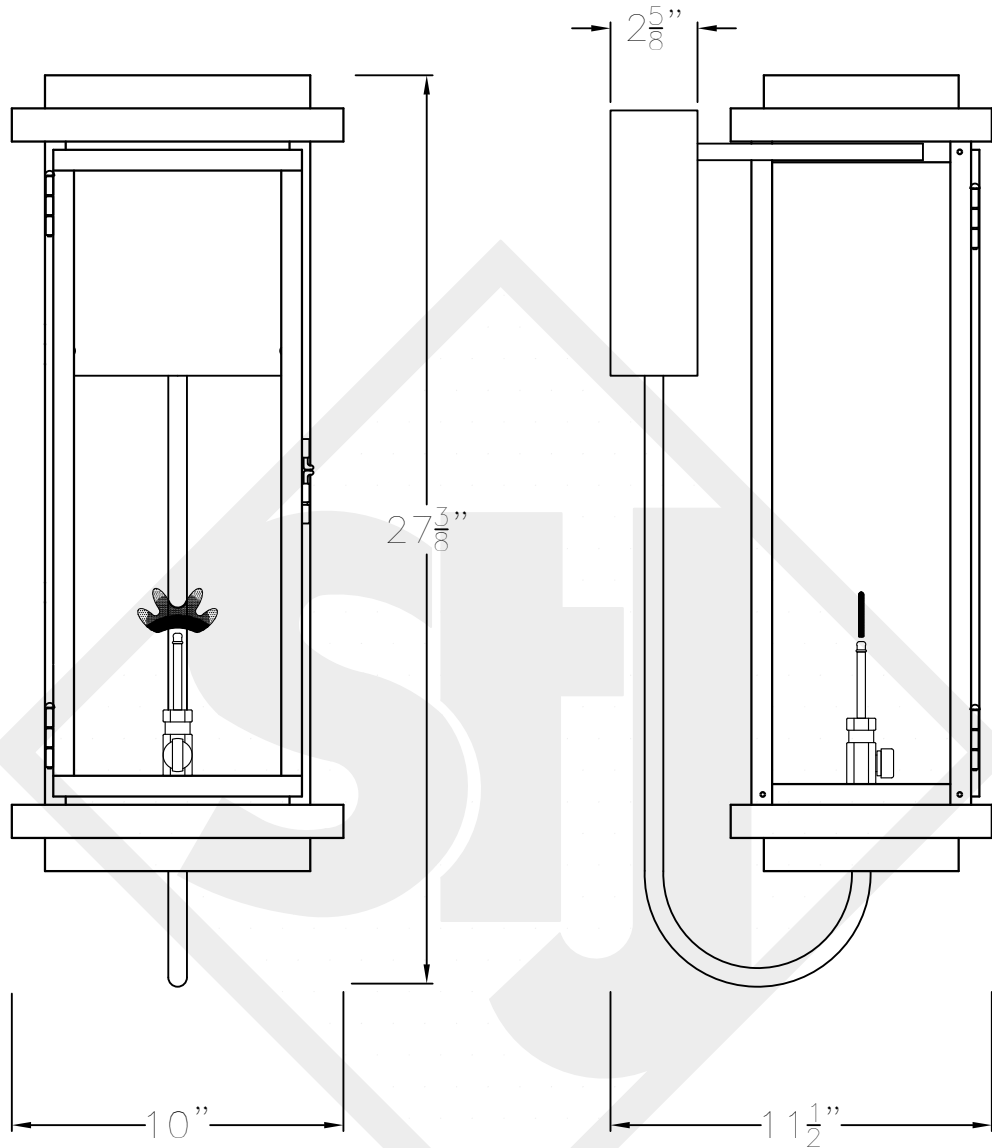

WINNIPEG MEDIUM COPPER WALL BRACKET

Front View

Side View

Backplate

Lights are hand crafted
Dimensions may vary by
1/4"

Winnipeg Medium Copper Wall Bracket	
St. James LIGHTING	
SCALE: N.T.S.	DRAFT: B. Viel
FILE: WINM	APP'D: J. Ragon
JOB: X	DATE: 9/18/17

WINNIPEG MEDIUM STEEL WALL BRACKET

Front View

Side View

Backplate

Lights are hand crafted
Dimensions may vary by
1/4"

Winnipeg Medium Steel Wall Bracket	
 St. James LIGHTING	
SCALE: N.T.S.	DRAFT: B. Vial
FILE: WINM	APP'D: J. Ragon
JOB: X	DATE: 9/18/17

WINNIPEG MEDIUM COPPER POST MOUNT

Front View

Side View

Fits over 3" post
 $\frac{1}{4}$ " Female Flare Fitting

Lights are hand crafted
Dimensions may vary by
 $\frac{1}{4}$ "

Winnipeg Medium Copper Post Mount	
 St. James LIGHTING	
SCALE: N.T.S.	DRAFT: B. Viel
FILE: WINM	APP'D: J. Ragon
JOB: X	DATE: 9/18/17

WINNIPEG MEDIUM CEILING HALF YOKE

Shortest Height 36"

Front View

Side View

Ceiling Mount

Lights are hand crafted
Dimensions may vary by
1/4"

Winnipeg Medium Half Yoke	
St. James LIGHTING	
SCALE: N.T.S.	DRAFT: B. Vial
FILE: WINM	APP'D: J. Ragan
JOB: X	DATE: 9/18/17