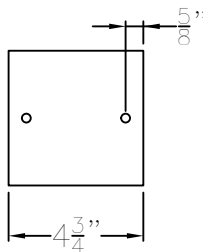

WINNIPEG MEDIUM COPPER POST MOUNT

Front View

Side View

Fits over 3" post
 $\frac{1}{4}$ " Female Flare Fitting

Lights are hand crafted
Dimensions may vary by
 $\frac{1}{4}$ "

Winnipeg Medium Copper Post Mount	
 St. James LIGHTING	
SCALE: N.T.S.	DRAFT: B. Viel
FILE: WINM	APP'D: J. Ragon
JOB: X	DATE: 9/18/17

WINNIPEG MEDIUM CEILING HALF YOKE

Shortest Height 36"

Front View

Side View

Ceiling Mount

Lights are hand crafted
Dimensions may vary by
1/4"

Winnipeg Medium Half Yoke	
St. James LIGHTING	
SCALE: N.T.S.	DRAFT: B. Vial
FILE: WINM	APP'D: J. Ragan
JOB: X	DATE: 9/18/17

WINNIPEG MEDIUM CEILING FULL YOKE

Shortest Height 37"

Front View

Side View

Ceiling Mount

Lights are hand crafted
Dimensions may vary by
1/4"

Winnipeg Medium Full Yoke	
 St. James LIGHTING	
SCALE: N.T.S.	DRAFT: B. Vial
FILE: WINM	APP'D: J. Ragon
JOB: X	DATE: 9/19/17

WINNIPEG MEDIUM CHAIN HUNG PENDANT

Comes standard w/ 6' of chain

Front View

Front View

Lights are hand crafted
Dimensions may vary by
1/4"

Winnipeg Medium Pendant	
St. James LIGHTING	
SCALE: N.T.S.	DRAFT: B. Viel
FILE: WINM	APP'D: J. Ragon
JOB: X	DATE: 10/26/17