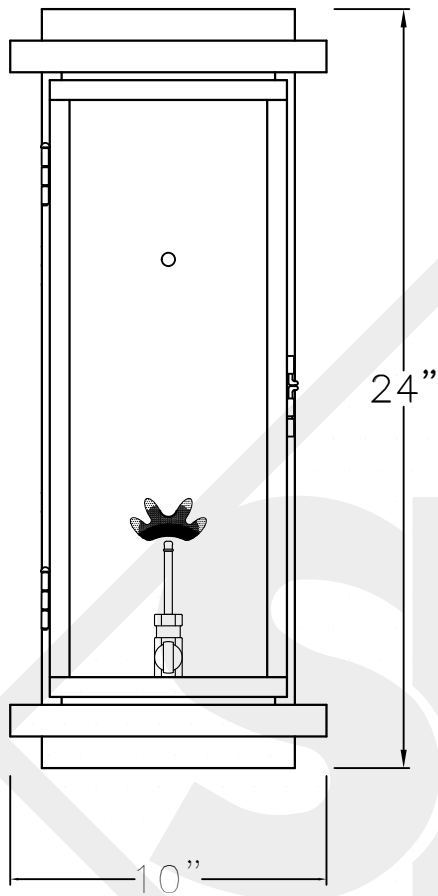

WINNIPEG MEDIUM COPPER WALL BRACKET

Front View

Side View

Backplate

Lights are hand crafted
Dimensions may vary by
1/4"

Winnipeg Medium Copper Wall Bracket	
St. James LIGHTING	
SCALE: N.T.S.	DRAFT: B. Viel
FILE: WINM	APP'D: J. Ragon
JOB: X	DATE: 9/18/17

WINNIPEG MEDIUM STEEL WALL BRACKET

Front View

Side View

Backplate

Lights are hand crafted
Dimensions may vary by
1/4"

Winnipeg Medium Steel Wall Bracket	
 St. James LIGHTING	
SCALE: N.T.S.	DRAFT: B. Vial
FILE: WINM	APP'D: J. Ragon
JOB: X	DATE: 9/18/17

WINNIPEG MEDIUM COPPER POST MOUNT

Front View

Side View

Fits over 3" post
 $\frac{1}{4}$ " Female Flare Fitting

Lights are hand crafted
Dimensions may vary by
 $\frac{1}{4}$ "

Winnipeg Medium Copper Post Mount	
 St. James LIGHTING	
SCALE: N.T.S.	DRAFT: B. Viel
FILE: WINM	APP'D: J. Ragon
JOB: X	DATE: 9/18/17

WINNIPEG MEDIUM CEILING HALF YOKE

Shortest Height 36"

Front View

Side View

Ceiling Mount

Lights are hand crafted
Dimensions may vary by
1/4"

Winnipeg Medium Half Yoke	
St. James LIGHTING	
SCALE: N.T.S.	DRAFT: B. Vial
FILE: WINM	APP'D: J. Ragan
JOB: X	DATE: 9/18/17