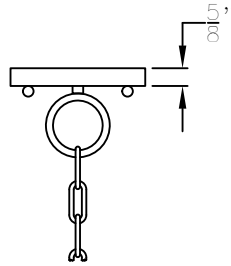

WINNIPEG MEDIUM COPPER POST MOUNT

Front View

Side View

Fits over 3" post
 $\frac{1}{4}$ " Female Flare Fitting

Lights are hand crafted
Dimensions may vary by
 $\frac{1}{4}$ "

Winnipeg Medium Copper Post Mount	
 St. James LIGHTING	
SCALE: N.T.S.	DRAFT: B. Viel
FILE: WINM	APP'D: J. Ragon
JOB: X	DATE: 9/18/17

WINNIPEG MEDIUM CEILING HALF YOKE

Shortest Height 36"

Front View

Side View

Ceiling Mount

Lights are hand crafted
Dimensions may vary by
1/4"

Winnipeg Medium Half Yoke	
St. James LIGHTING	
SCALE: N.T.S.	DRAFT: B. Vial
FILE: WINM	APP'D: J. Ragan
JOB: X	DATE: 9/18/17

WINNIPEG MEDIUM CEILING FULL YOKE

Shortest Height 37"

Front View

Side View

Ceiling Mount

Lights are hand crafted
Dimensions may vary by
1/4"

Winnipeg Medium Full Yoke	
 St. James LIGHTING	
SCALE: N.T.S.	DRAFT: B. Vial
FILE: WINM	APP'D: J. Ragon
JOB: X	DATE: 9/19/17

WINNIPEG MEDIUM CHAIN HUNG PENDANT

Comes standard w/ 6' of chain

Front View

Front View

Lights are hand crafted
Dimensions may vary by
1/4"

Winnipeg Medium Pendant	
St. James LIGHTING	
SCALE: N.T.S.	DRAFT: B. Viel
FILE: WINM	APP'D: J. Ragon
JOB: X	DATE: 10/26/17