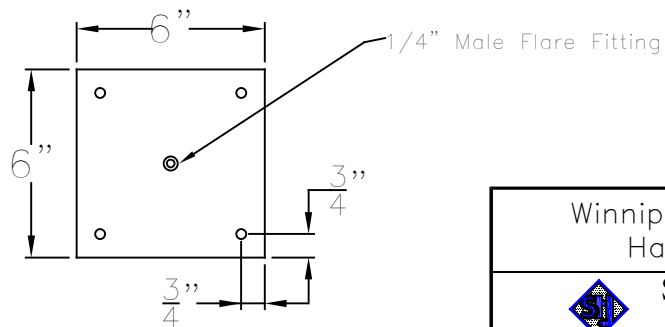

WINNIPEG MEDIUM COPPER WALL BRACKET

Front View

Side View

Backplate

Lights are hand crafted
Dimensions may vary by
1/4"

Winnipeg Medium Copper Wall Bracket	
St. James LIGHTING	
SCALE: N.T.S.	DRAFT: B. Viel
FILE: WINM	APP'D: J. Ragon
JOB: X	DATE: 9/18/17

WINNIPEG MEDIUM STEEL WALL BRACKET

Front View

Side View

Backplate

Lights are hand crafted
Dimensions may vary by
1/4"

Winnipeg Medium Steel Wall Bracket	
 St. James LIGHTING	
SCALE: N.T.S.	DRAFT: B. Vial
FILE: WINM	APP'D: J. Ragon
JOB: X	DATE: 9/18/17

WINNIPEG MEDIUM COPPER POST MOUNT

Front View

Side View

Fits over 3" post
 $\frac{1}{4}$ " Female Flare Fitting

Lights are hand crafted
Dimensions may vary by
 $\frac{1}{4}$ "

Winnipeg Medium Copper Post Mount	
 St. James LIGHTING	
SCALE: N.T.S.	DRAFT: B. Viel
FILE: WINM	APP'D: J. Ragon
JOB: X	DATE: 9/18/17

WINNIPEG MEDIUM CEILING HALF YOKE

Shortest Height 36"

Front View

Side View

Ceiling Mount

Lights are hand crafted
Dimensions may vary by
1/4"

Winnipeg Medium Half Yoke	
St. James LIGHTING	
SCALE: N.T.S.	DRAFT: B. Vial
FILE: WINM	APP'D: J. Ragan
JOB: X	DATE: 9/18/17