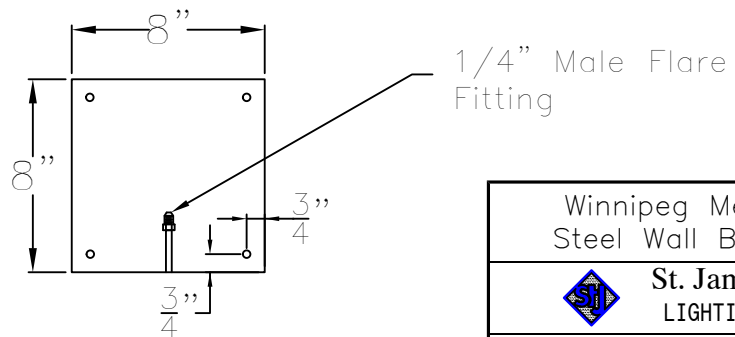

WINNIPEG MEDIUM COPPER WALL BRACKET

Front View

Side View

Backplate

Lights are hand crafted
Dimensions may vary by
1/4"

Winnipeg Medium Copper Wall Bracket	
St. James LIGHTING	
SCALE: N.T.S.	DRAFT: B. Viel
FILE: WINM	APP'D: J. Ragon
JOB: X	DATE: 9/18/17

WINNIPEG MEDIUM STEEL WALL BRACKET

Front View

Side View

Backplate

Lights are hand crafted
Dimensions may vary by
1/4"

Winnipeg Medium Steel Wall Bracket	
 St. James LIGHTING	
SCALE: N.T.S.	DRAFT: B. Vial
FILE: WINM	APP'D: J. Ragon
JOB: X	DATE: 9/18/17

WINNIPEG MEDIUM COPPER POST MOUNT

Front View

Side View

Fits over 3" post
 $\frac{1}{4}$ " Female Flare Fitting

Lights are hand crafted
Dimensions may vary by
 $\frac{1}{4}$ "

Winnipeg Medium Copper Post Mount	
 St. James LIGHTING	
SCALE: N.T.S.	DRAFT: B. Viel
FILE: WINM	APP'D: J. Ragon
JOB: X	DATE: 9/18/17

WINNIPEG MEDIUM CEILING HALF YOKE

Shortest Height 36"

Front View

Side View

Ceiling Mount

Lights are hand crafted
Dimensions may vary by
1/4"

Winnipeg Medium Half Yoke	
St. James LIGHTING	
SCALE: N.T.S.	DRAFT: B. Vial
FILE: WINM	APP'D: J. Ragan
JOB: X	DATE: 9/18/17