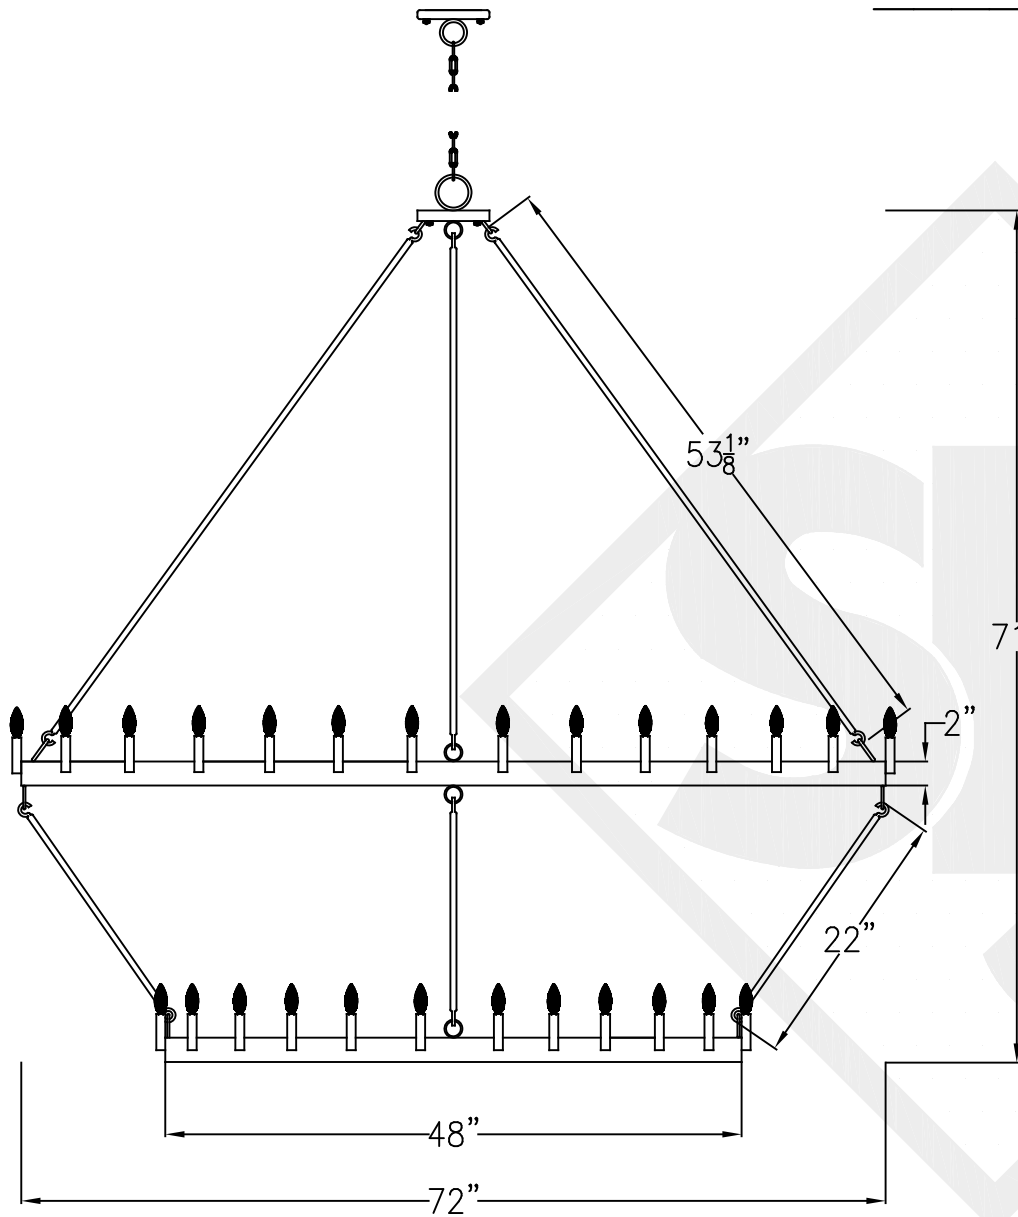

SULLIVAN DUAL TIER SMALL

28 Light – Steel Fixture
Comes standard w/ 6'
of chain

Lights are hand crafted
Dimensions may vary by 1/4"

| | |
|--|-----------------|
| Sullivan Small | |
|  St. James LIGHTING | |
| SCALE: N.T.S. | DRAFT: B. Vial |
| FILE: SULLY | APP'D: J. Rogan |
| JOB: X | DATE: 04/25/18 |

SULLIVAN DUAL TIER MEDIUM

36 Light – Steel Fixture
Comes standard w/ 6'
of chain

Lights are hand crafted
Dimensions may vary by 1/4"

| | |
|---|-----------------|
| Sullivan Medium | |
|  St. James LIGHTING | |
| SCALE: N.T.S. | DRAFT: B. Vial |
| FILE: SULLY | APP'D: J. Rogan |
| JOB: X | DATE: 04/25/18 |

SULLIVAN DUAL TIER LARGE

44 Light – Steel Fixture
Comes standard w/ 6'
of chain

Lights are hand crafted
Dimensions may vary by 1/4"

| | |
|--|-----------------|
| Sullivan Large | |
|  St. James LIGHTING | |
| SCALE: N.T.S. | DRAFT: B. Vial |
| FILE: SULLY | APP'D: J. Rogan |
| JOB: X | DATE: 04/25/18 |

SULLIVAN DUAL TIER GRANDE

56 Light – Steel Fixture
Comes standard w/ 6'
of chain

Lights are hand crafted
Dimensions may vary by 1/4"

| | |
|---|-----------------|
| Sullivan Grande | |
|  St. James LIGHTING | |
| SCALE: N.T.S. | DRAFT: B. Vial |
| FILE: SULLY | APP'D: J. Ragan |
| JOB: X | DATE: 04/25/18 |