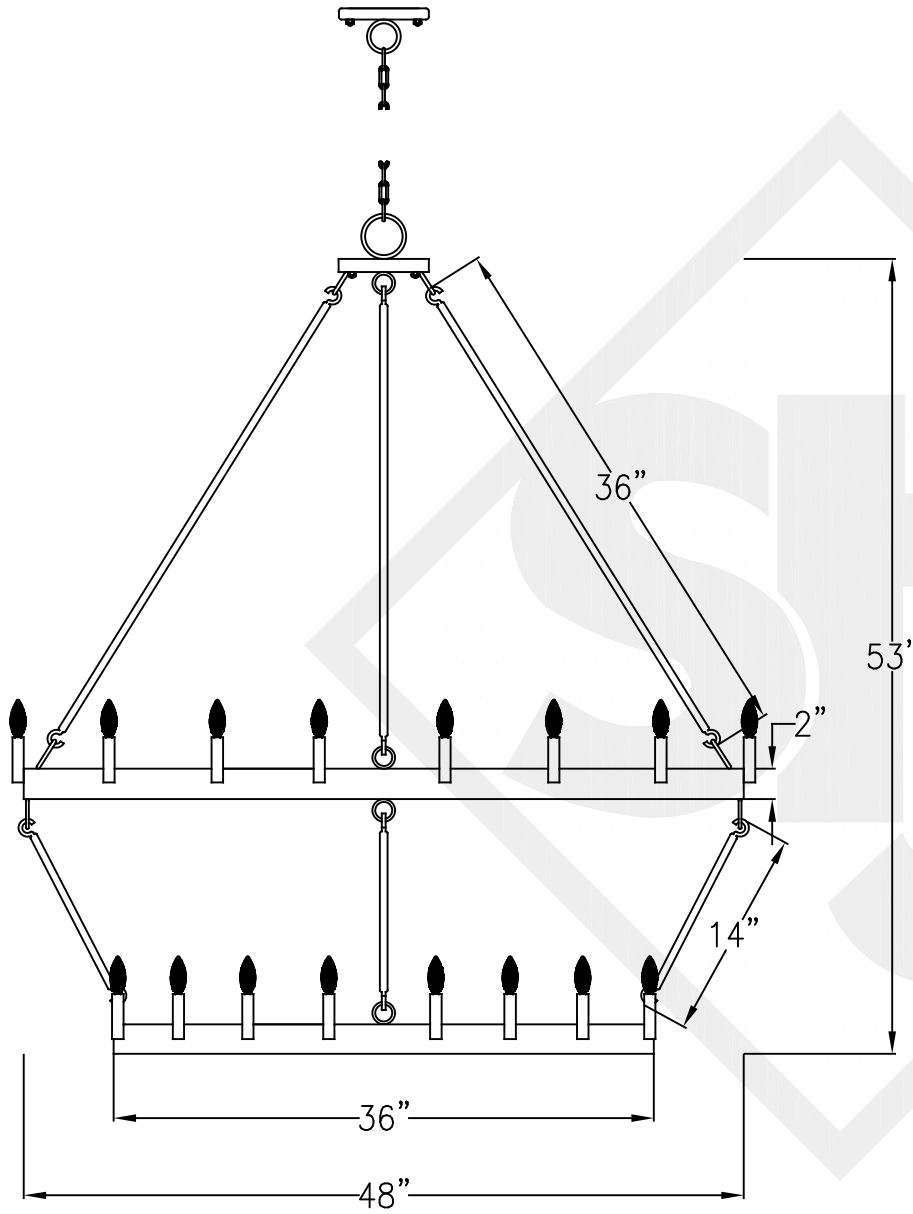

SULLIVAN DUAL TIER SMALL

28 Light – Steel Fixture
Comes standard w/ 6'
of chain

Lights are hand crafted
Dimensions may vary by 1/4"

| | |
|--|-----------------|
| Sullivan Small | |
|  St. James LIGHTING | |
| SCALE: N.T.S. | DRAFT: B. Vial |
| FILE: SULLY | APP'D: J. Rogan |
| JOB: X | DATE: 04/25/18 |

SULLIVAN DUAL TIER MEDIUM

36 Light – Steel Fixture
Comes standard w/ 6'
of chain

Lights are hand crafted
Dimensions may vary by 1/4"

| | |
|---|-----------------|
| Sullivan Medium | |
|  St. James LIGHTING | |
| SCALE: N.T.S. | DRAFT: B. Vial |
| FILE: SULLY | APP'D: J. Rogan |
| JOB: X | DATE: 04/25/18 |

SULLIVAN DUAL TIER LARGE

44 Light – Steel Fixture
Comes standard w/ 6'
of chain

Lights are hand crafted
Dimensions may vary by 1/4"

| | |
|--|-----------------|
| Sullivan Large | |
|  St. James LIGHTING | |
| SCALE: N.T.S. | DRAFT: B. Vial |
| FILE: SULLY | APP'D: J. Rogan |
| JOB: X | DATE: 04/25/18 |

SULLIVAN DUAL TIER GRANDE

56 Light – Steel Fixture
Comes standard w/ 6'
of chain

Lights are hand crafted
Dimensions may vary by 1/4"

| | |
|---|-----------------|
| Sullivan Grande | |
|  St. James LIGHTING | |
| SCALE: N.T.S. | DRAFT: B. Vial |
| FILE: SULLY | APP'D: J. Ragan |
| JOB: X | DATE: 04/25/18 |