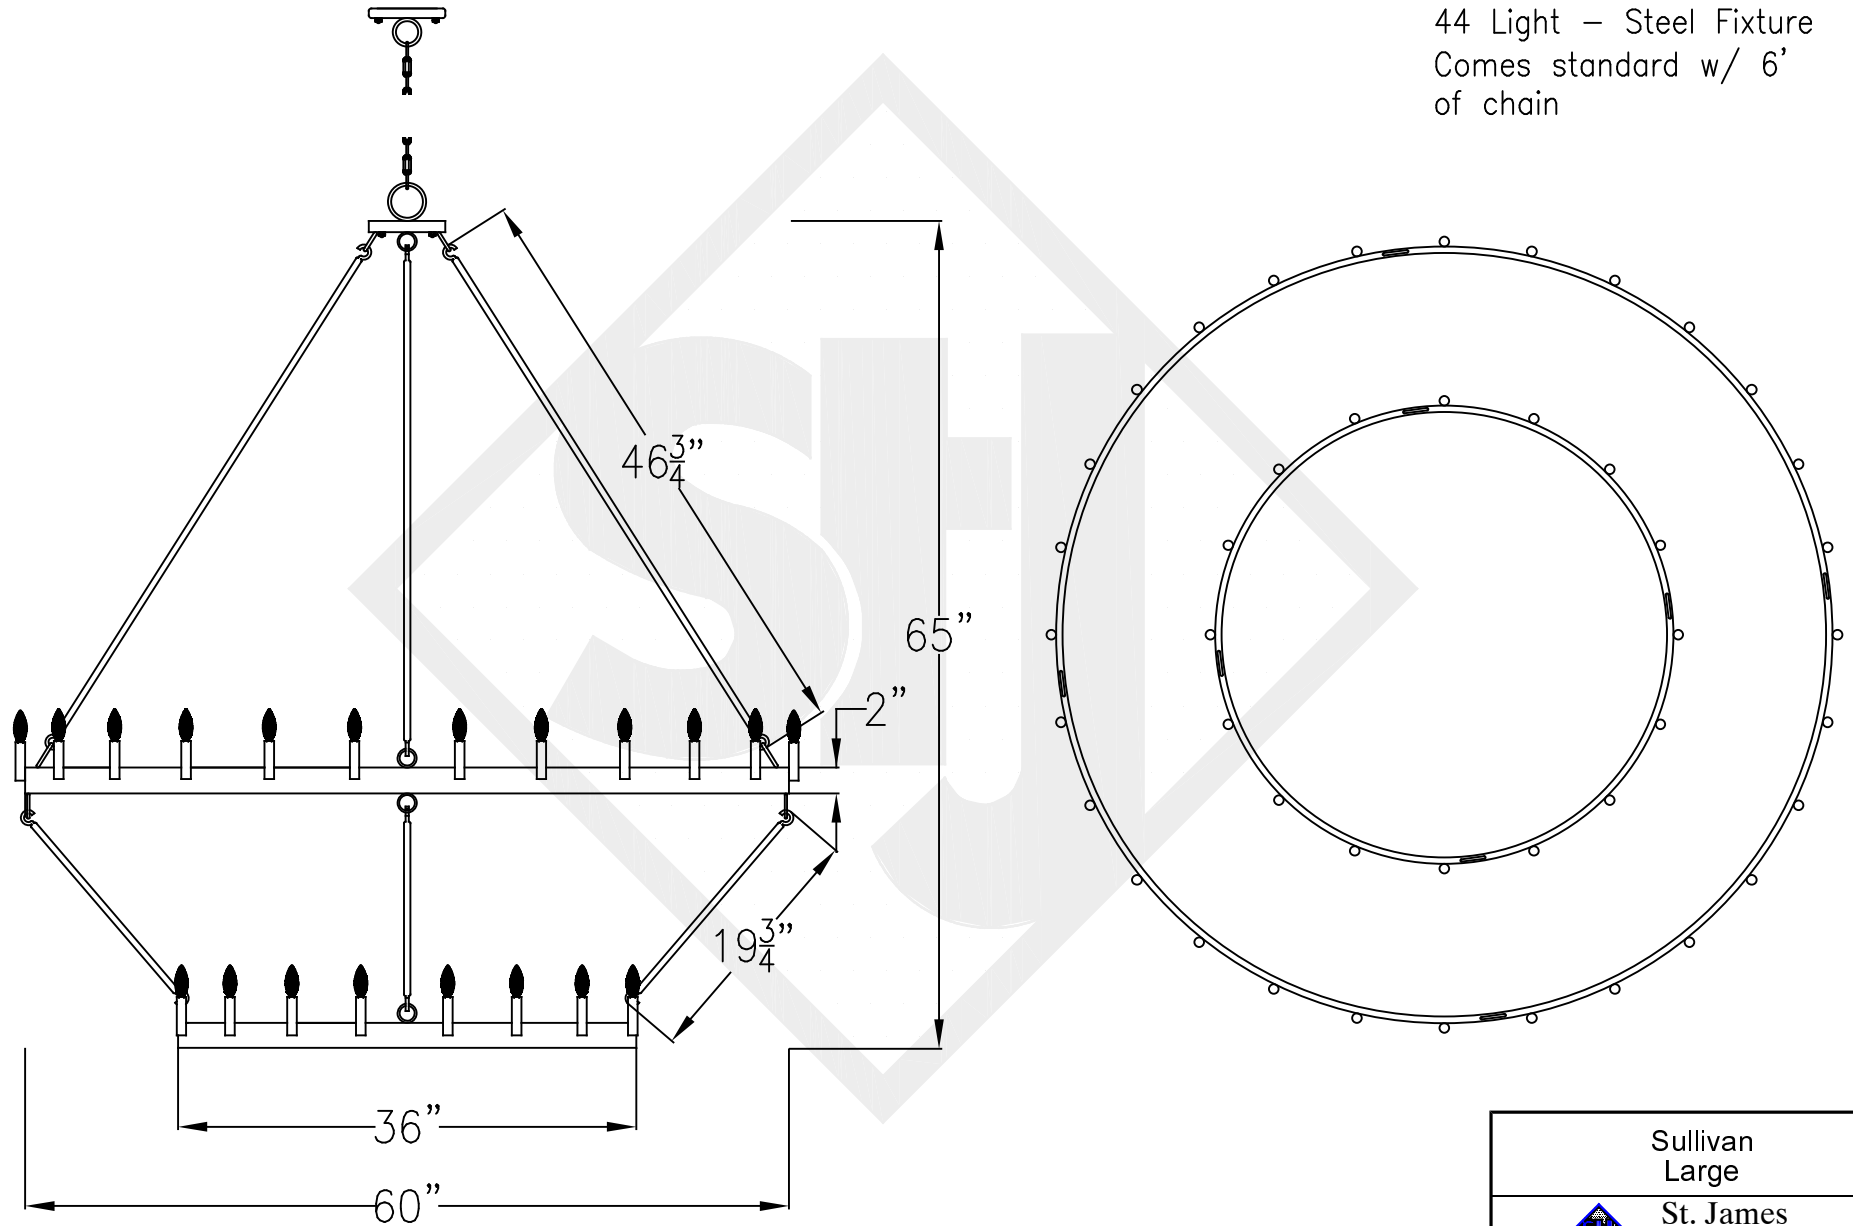

SULLIVAN DUAL TIER SMALL

28 Light – Steel Fixture
Comes standard w/ 6'
of chain

Lights are hand crafted
Dimensions may vary by 1/4"

| | |
|--|-----------------|
| Sullivan Small | |
|  St. James LIGHTING | |
| SCALE: N.T.S. | DRAFT: B. Vial |
| FILE: SULLY | APP'D: J. Rogan |
| JOB: X | DATE: 04/25/18 |

SULLIVAN DUAL TIER MEDIUM

36 Light – Steel Fixture
Comes standard w/ 6'
of chain

Lights are hand crafted
Dimensions may vary by 1/4"

| | |
|---|-----------------|
| Sullivan Medium | |
|  St. James LIGHTING | |
| SCALE: N.T.S. | DRAFT: B. Vial |
| FILE: SULLY | APP'D: J. Rogan |
| JOB: X | DATE: 04/25/18 |

SULLIVAN DUAL TIER LARGE

44 Light – Steel Fixture
Comes standard w/ 6'
of chain

Lights are hand crafted
Dimensions may vary by 1/4"

| | |
|--|-----------------|
| Sullivan Large | |
|  St. James LIGHTING | |
| SCALE: N.T.S. | DRAFT: B. Vial |
| FILE: SULLY | APP'D: J. Rogan |
| JOB: X | DATE: 04/25/18 |

SULLIVAN DUAL TIER GRANDE

56 Light – Steel Fixture
Comes standard w/ 6'
of chain

Lights are hand crafted
Dimensions may vary by 1/4"

| | |
|---|-----------------|
| Sullivan Grande | |
|  St. James LIGHTING | |
| SCALE: N.T.S. | DRAFT: B. Vial |
| FILE: SULLY | APP'D: J. Ragan |
| JOB: X | DATE: 04/25/18 |