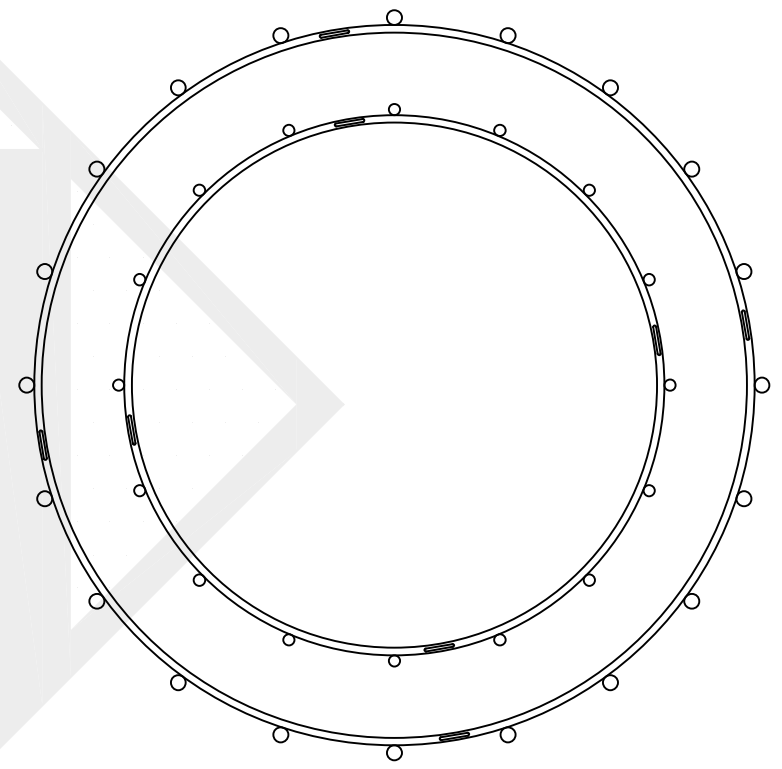

SULLIVAN DUAL TIER SMALL

28 Light – Steel Fixture
Comes standard w/ 6'
of chain

Lights are hand crafted
Dimensions may vary by 1/4"

| | |
|--|-----------------|
| Sullivan Small | |
|  St. James LIGHTING | |
| SCALE: N.T.S. | DRAFT: B. Vial |
| FILE: SULLY | APP'D: J. Rogan |
| JOB: X | DATE: 04/25/18 |

SULLIVAN DUAL TIER MEDIUM

36 Light – Steel Fixture
Comes standard w/ 6'
of chain

Lights are hand crafted
Dimensions may vary by 1/4"

| | |
|---|-----------------|
| Sullivan Medium | |
|  St. James LIGHTING | |
| SCALE: N.T.S. | DRAFT: B. Vial |
| FILE: SULLY | APP'D: J. Rogan |
| JOB: X | DATE: 04/25/18 |

SULLIVAN DUAL TIER LARGE

44 Light – Steel Fixture
Comes standard w/ 6'
of chain

Lights are hand crafted
Dimensions may vary by 1/4"

| | |
|--|-----------------|
| Sullivan Large | |
|  St. James LIGHTING | |
| SCALE: N.T.S. | DRAFT: B. Vial |
| FILE: SULLY | APP'D: J. Rogan |
| JOB: X | DATE: 04/25/18 |

SULLIVAN DUAL TIER GRANDE

56 Light – Steel Fixture
Comes standard w/ 6'
of chain

Lights are hand crafted
Dimensions may vary by 1/4"

| | |
|---|-----------------|
| Sullivan Grande | |
|  St. James LIGHTING | |
| SCALE: N.T.S. | DRAFT: B. Vial |
| FILE: SULLY | APP'D: J. Ragan |
| JOB: X | DATE: 04/25/18 |