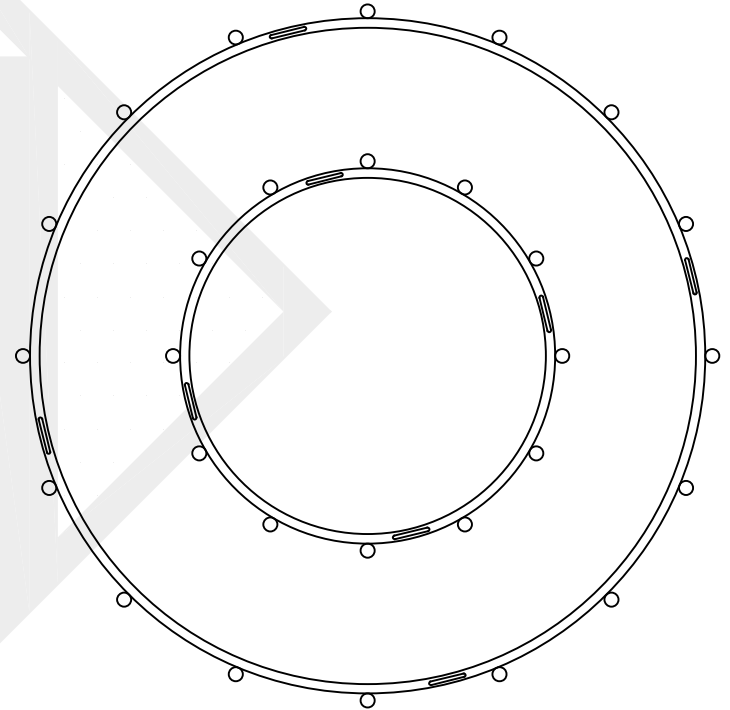

SULLIVAN DUAL TIER SMALL

28 Light – Steel Fixture
Comes standard w/ 6'
of chain

Lights are hand crafted
Dimensions may vary by 1/4"

| | |
|--|-----------------|
| Sullivan Small | |
|  St. James LIGHTING | |
| SCALE: N.T.S. | DRAFT: B. Vial |
| FILE: SULLY | APP'D: J. Rogan |
| JOB: X | DATE: 04/25/18 |

SULLIVAN DUAL TIER MEDIUM

36 Light – Steel Fixture
Comes standard w/ 6'
of chain

Lights are hand crafted
Dimensions may vary by 1/4"

| | |
|---|-----------------|
| Sullivan Medium | |
|  St. James LIGHTING | |
| SCALE: N.T.S. | DRAFT: B. Vial |
| FILE: SULLY | APP'D: J. Rogan |
| JOB: X | DATE: 04/25/18 |

SULLIVAN DUAL TIER LARGE

44 Light – Steel Fixture
Comes standard w/ 6'
of chain

Lights are hand crafted
Dimensions may vary by 1/4"

| | |
|--|-----------------|
| Sullivan Large | |
|  St. James LIGHTING | |
| SCALE: N.T.S. | DRAFT: B. Vial |
| FILE: SULLY | APP'D: J. Rogan |
| JOB: X | DATE: 04/25/18 |

SULLIVAN DUAL TIER GRANDE

56 Light – Steel Fixture
Comes standard w/ 6'
of chain

Lights are hand crafted
Dimensions may vary by 1/4"

| | |
|---|-----------------|
| Sullivan Grande | |
|  St. James LIGHTING | |
| SCALE: N.T.S. | DRAFT: B. Vial |
| FILE: SULLY | APP'D: J. Ragan |
| JOB: X | DATE: 04/25/18 |