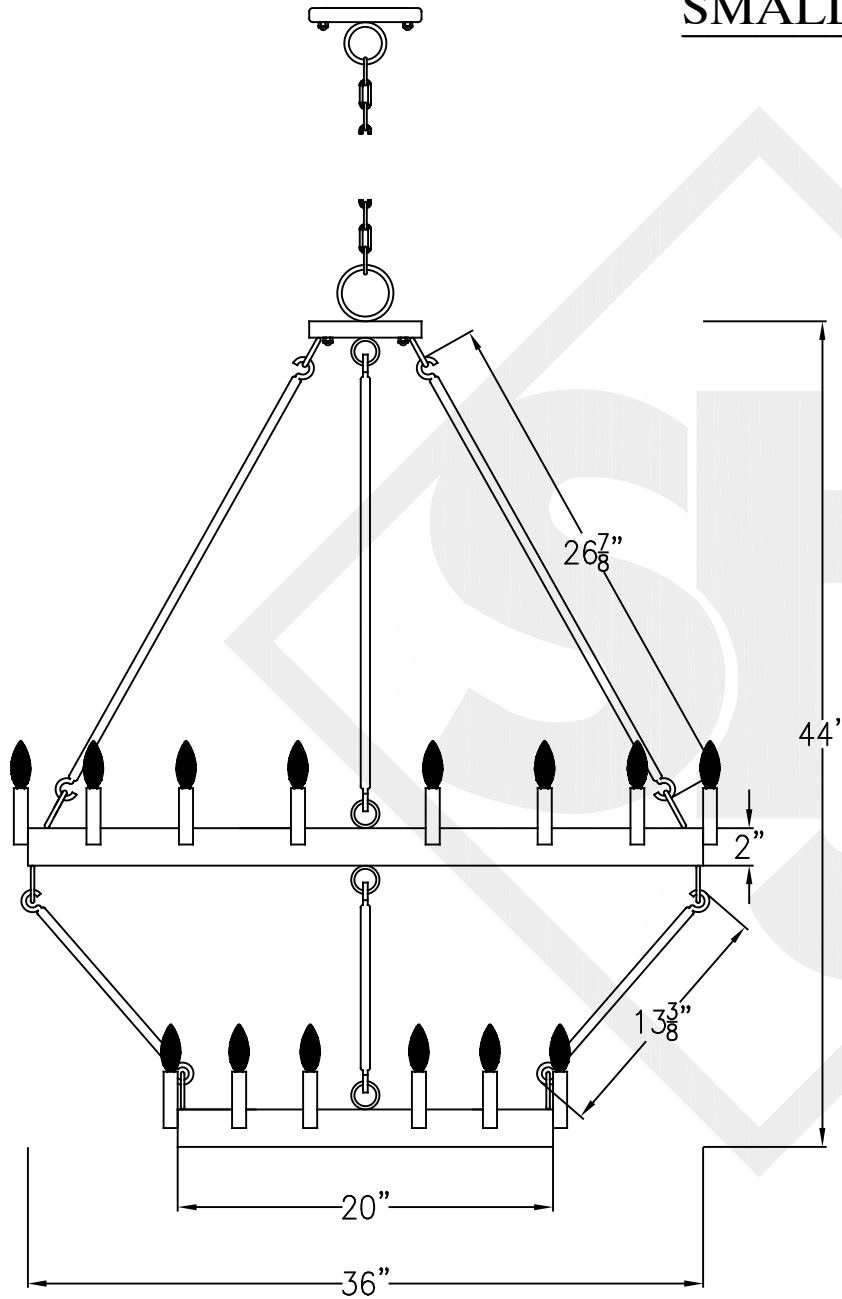

SULLIVAN DUAL TIER SMALL

28 Light – Steel Fixture
Comes standard w/ 6'
of chain

Lights are hand crafted
Dimensions may vary by 1/4"

| | |
|--|-----------------|
| Sullivan Small | |
|  St. James LIGHTING | |
| SCALE: N.T.S. | DRAFT: B. Vial |
| FILE: SULLY | APP'D: J. Rogan |
| JOB: X | DATE: 04/25/18 |

SULLIVAN DUAL TIER MEDIUM

36 Light – Steel Fixture
Comes standard w/ 6'
of chain

Lights are hand crafted
Dimensions may vary by 1/4"

| | |
|---|-----------------|
| Sullivan Medium | |
|  St. James LIGHTING | |
| SCALE: N.T.S. | DRAFT: B. Vial |
| FILE: SULLY | APP'D: J. Rogan |
| JOB: X | DATE: 04/25/18 |

SULLIVAN DUAL TIER LARGE

44 Light – Steel Fixture
Comes standard w/ 6'
of chain

Lights are hand crafted
Dimensions may vary by 1/4"

| | |
|--|-----------------|
| Sullivan Large | |
|  St. James LIGHTING | |
| SCALE: N.T.S. | DRAFT: B. Vial |
| FILE: SULLY | APP'D: J. Rogan |
| JOB: X | DATE: 04/25/18 |

SULLIVAN DUAL TIER GRANDE

56 Light – Steel Fixture
Comes standard w/ 6'
of chain

Lights are hand crafted
Dimensions may vary by 1/4"

| | |
|---|-----------------|
| Sullivan Grande | |
|  St. James LIGHTING | |
| SCALE: N.T.S. | DRAFT: B. Vial |
| FILE: SULLY | APP'D: J. Ragan |
| JOB: X | DATE: 04/25/18 |