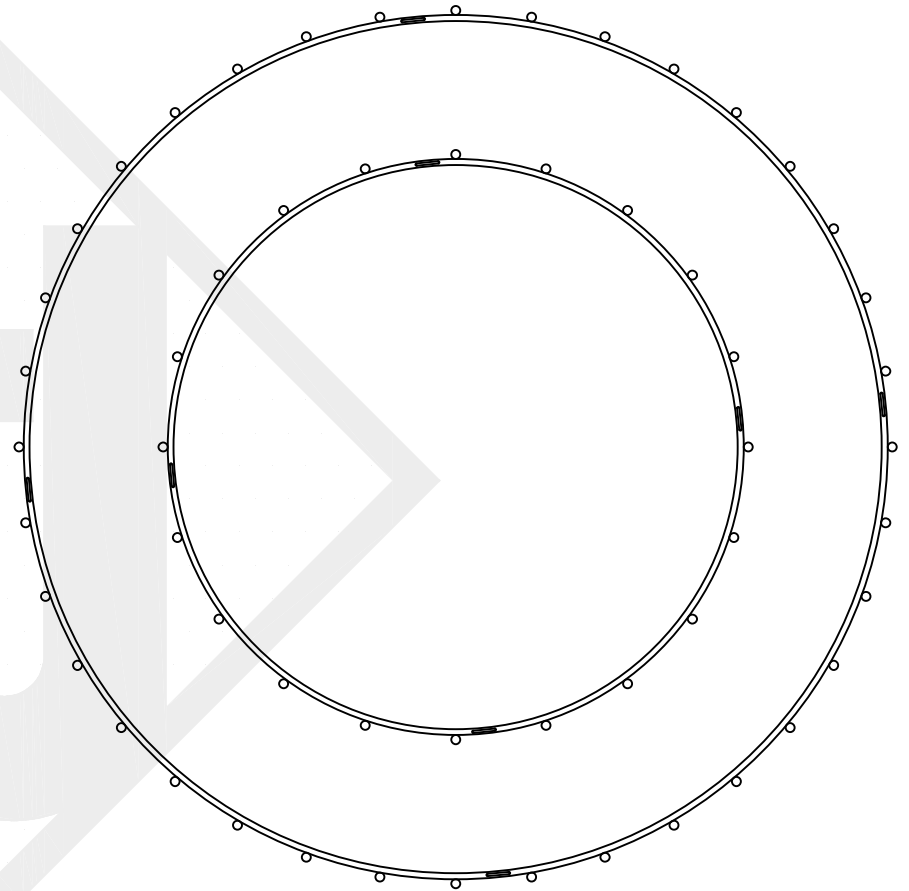

SULLIVAN DUAL TIER SMALL

28 Light – Steel Fixture
Comes standard w/ 6'
of chain

Lights are hand crafted
Dimensions may vary by 1/4"

| | |
|--|-----------------|
| Sullivan Small | |
|  St. James LIGHTING | |
| SCALE: N.T.S. | DRAFT: B. Vial |
| FILE: SULLY | APP'D: J. Rogan |
| JOB: X | DATE: 04/25/18 |

SULLIVAN DUAL TIER MEDIUM

36 Light – Steel Fixture
Comes standard w/ 6'
of chain

Lights are hand crafted
Dimensions may vary by 1/4"

| | |
|---|-----------------|
| Sullivan Medium | |
|  St. James LIGHTING | |
| SCALE: N.T.S. | DRAFT: B. Vial |
| FILE: SULLY | APP'D: J. Rogan |
| JOB: X | DATE: 04/25/18 |

SULLIVAN DUAL TIER LARGE

44 Light – Steel Fixture
Comes standard w/ 6'
of chain

Lights are hand crafted
Dimensions may vary by 1/4"

| | |
|--|-----------------|
| Sullivan Large | |
|  St. James LIGHTING | |
| SCALE: N.T.S. | DRAFT: B. Vial |
| FILE: SULLY | APP'D: J. Rogan |
| JOB: X | DATE: 04/25/18 |

SULLIVAN DUAL TIER GRANDE

56 Light – Steel Fixture
Comes standard w/ 6'
of chain

Lights are hand crafted
Dimensions may vary by 1/4"

| | |
|---|-----------------|
| Sullivan Grande | |
|  St. James LIGHTING | |
| SCALE: N.T.S. | DRAFT: B. Vial |
| FILE: SULLY | APP'D: J. Ragan |
| JOB: X | DATE: 04/25/18 |