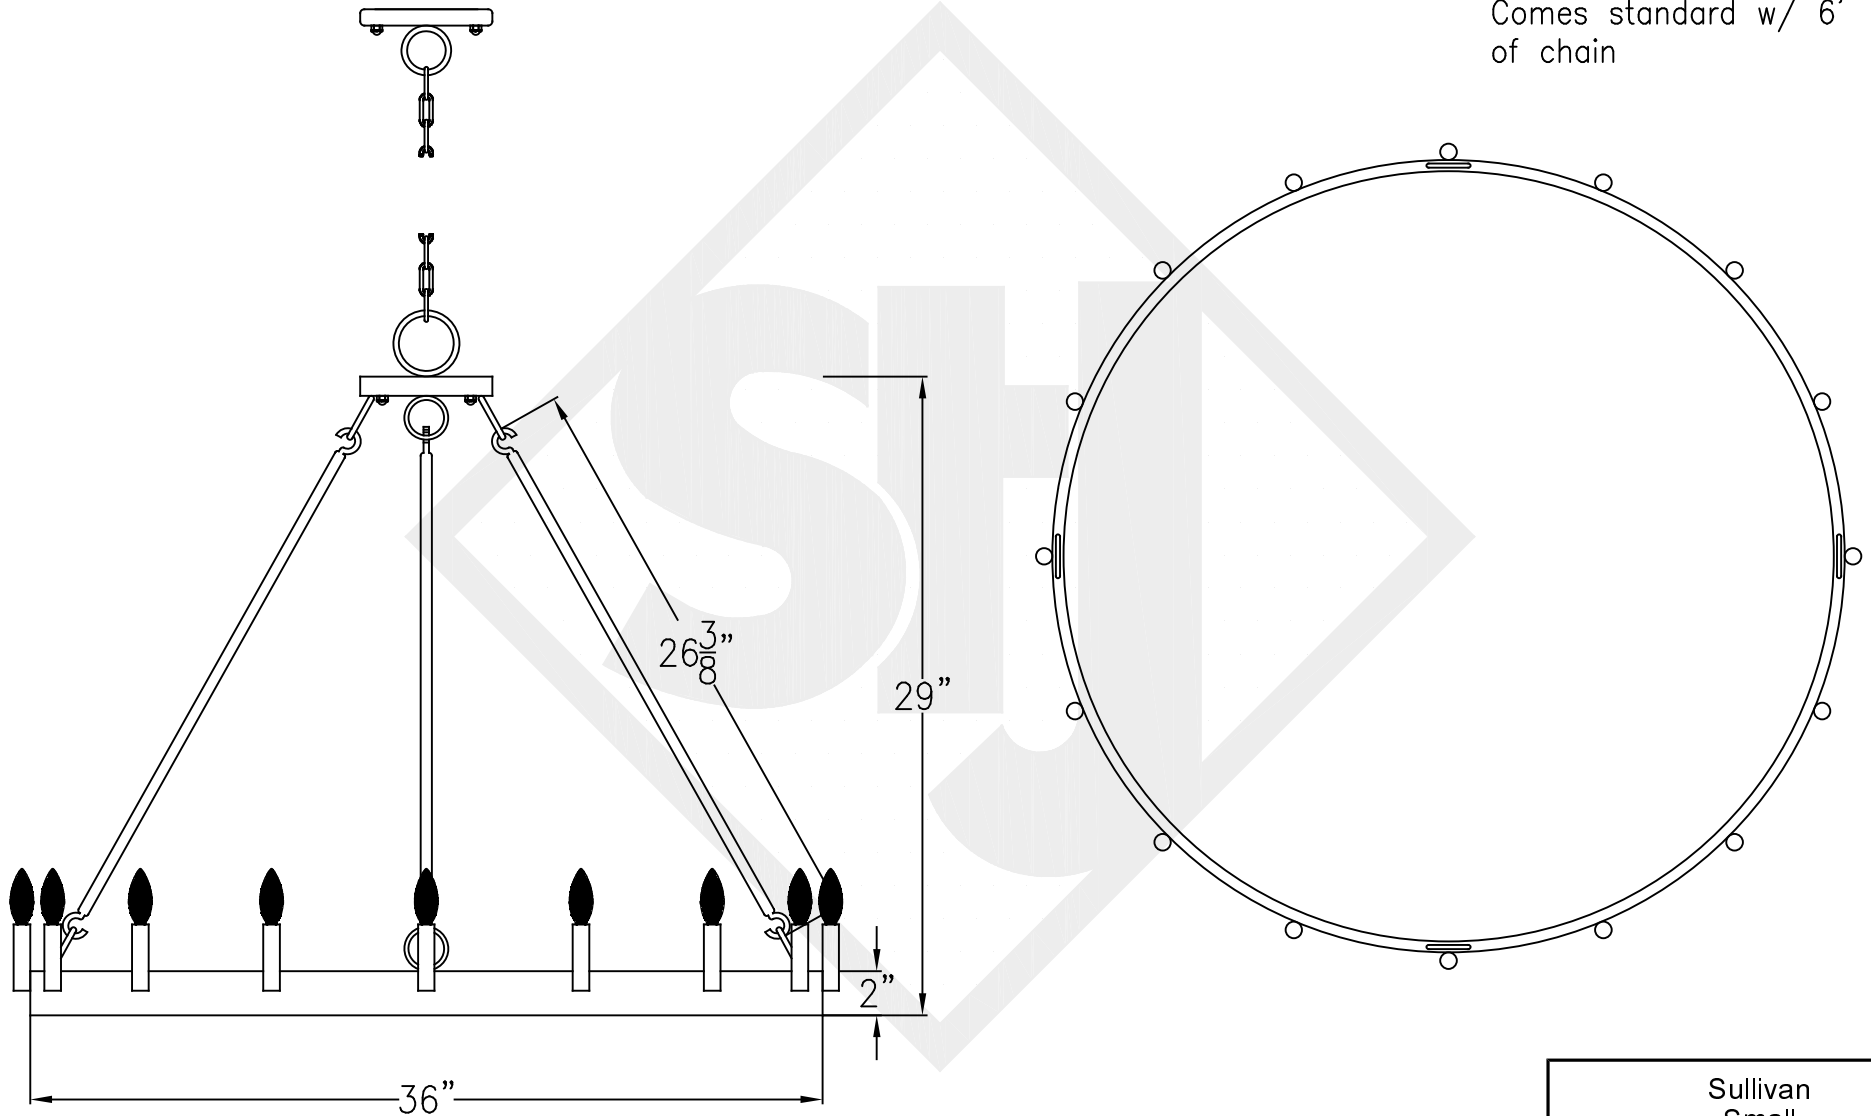

SULLIVAN SINGLE TIER SMALL

16 Light – Steel Fixture
Comes standard w/ 6'
of chain

Lights are hand crafted
Dimensions may vary by 1/4"

Sullivan Small	
 St. James LIGHTING	
SCALE: N.T.S.	DRAFT: B. Vial
FILE: SULLY	APP'D: J. Rogan
JOB: X	DATE: 04/23/18

SULLIVAN SINGLE TIER MEDIUM

20 Light – Steel Fixture
Comes standard w/ 6'
of chain

Lights are hand crafted
Dimensions may vary by 1/4"

Sullivan Medium	
 St. James LIGHTING	
SCALE: N.T.S.	DRAFT: B. Vial
FILE: SULLY	APP'D: J. Rogan
JOB: X	DATE: 04/23/18

SULLIVAN SINGLE TIER LARGE

28 Light – Steel Fixture
Comes standard w/ 6'
of chain

Lights are hand crafted
Dimensions may vary by 1/4"

Sullivan Large	
 St. James LIGHTING	
SCALE: N.T.S.	DRAFT: B. Vial
FILE: SULLY	APP'D: J. Ragan
JOB: X	DATE: 04/23/18

SULLIVAN SINGLE TIER GRANDE

36 Light – Steel Fixture
Comes standard w/ 6'
of chain

Lights are hand crafted
Dimensions may vary by 1/4"

Sullivan Grande	
 St. James LIGHTING	
SCALE: N.T.S.	DRAFT: B. Vial
FILE: SULLY	APP'D: J. Rogan
JOB: X	DATE: 04/23/18