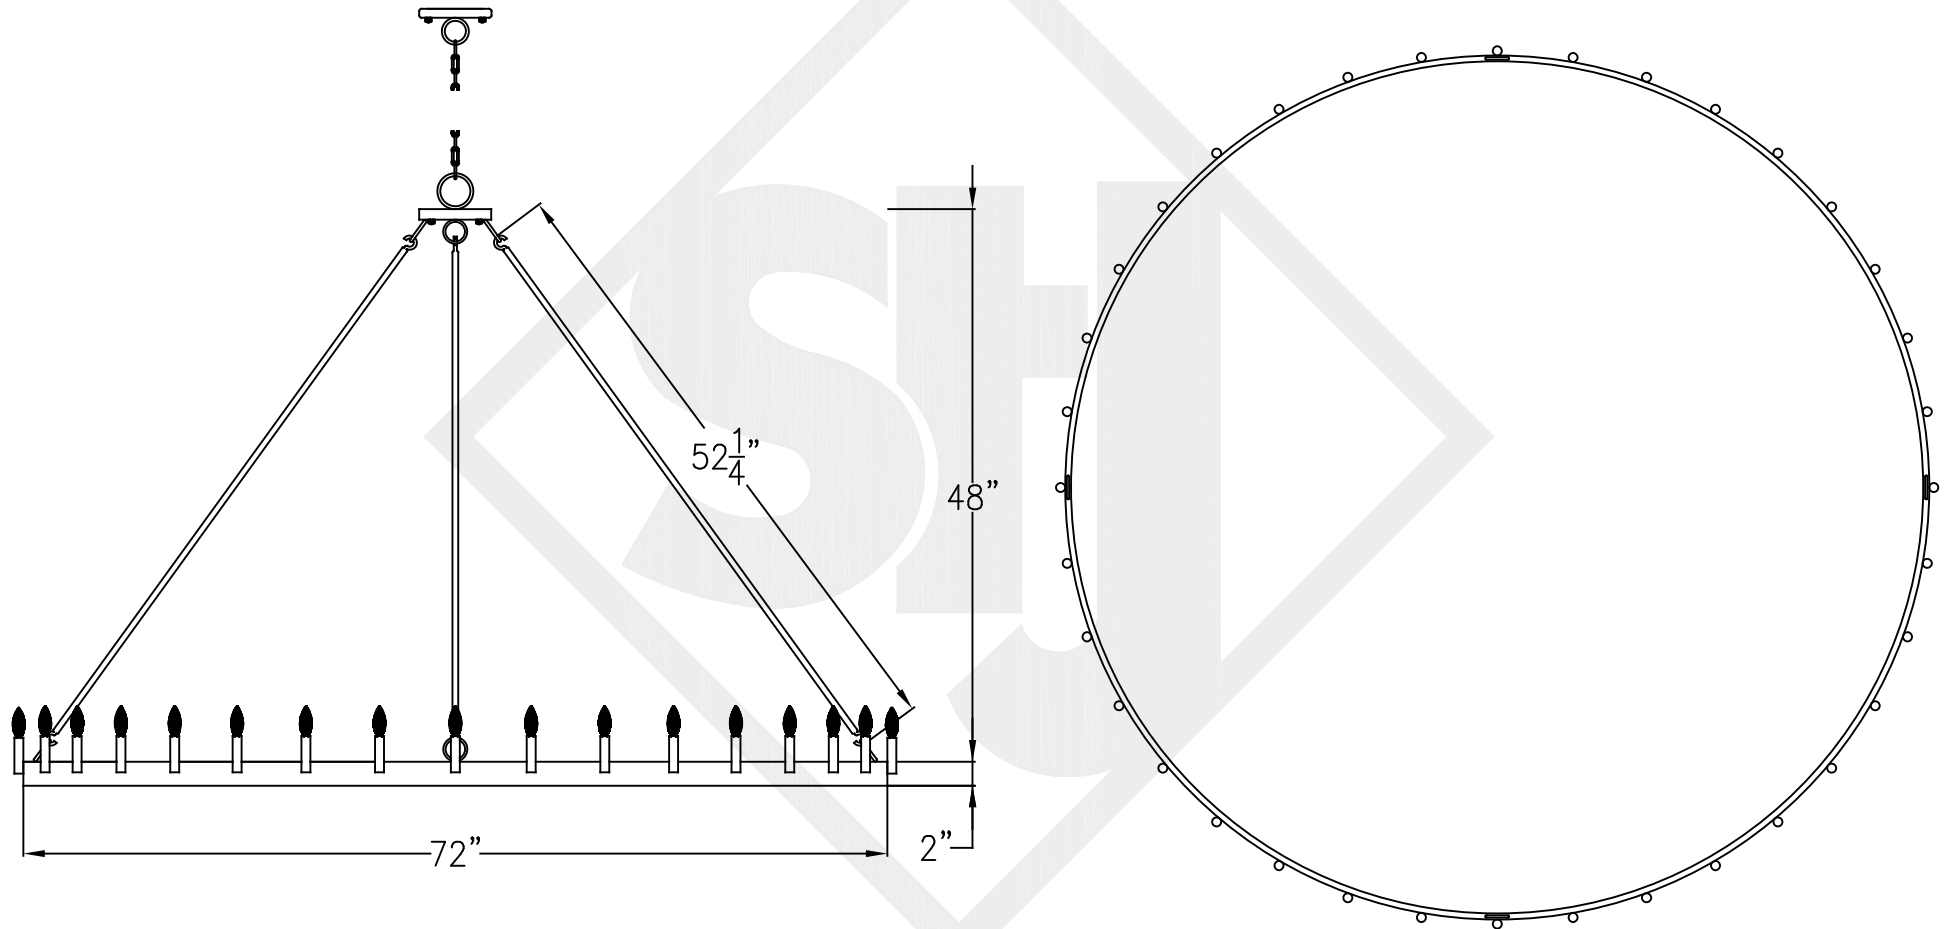

SULLIVAN SINGLE TIER SMALL

16 Light – Steel Fixture
Comes standard w/ 6'
of chain

Lights are hand crafted
Dimensions may vary by 1/4"

Sullivan Small	
 St. James LIGHTING	
SCALE: N.T.S.	DRAFT: B. Vial
FILE: SULLY	APP'D: J. Rogan
JOB: X	DATE: 04/23/18

SULLIVAN SINGLE TIER MEDIUM

20 Light – Steel Fixture
Comes standard w/ 6'
of chain

Lights are hand crafted
Dimensions may vary by 1/4"

Sullivan Medium	
 St. James LIGHTING	
SCALE: N.T.S.	DRAFT: B. Vial
FILE: SULLY	APP'D: J. Rogan
JOB: X	DATE: 04/23/18

SULLIVAN SINGLE TIER LARGE

28 Light – Steel Fixture
Comes standard w/ 6'
of chain

Lights are hand crafted
Dimensions may vary by 1/4"

Sullivan Large	
 St. James LIGHTING	
SCALE: N.T.S.	DRAFT: B. Vial
FILE: SULLY	APP'D: J. Ragan
JOB: X	DATE: 04/23/18

SULLIVAN SINGLE TIER GRANDE

36 Light – Steel Fixture
Comes standard w/ 6'
of chain

Lights are hand crafted
Dimensions may vary by 1/4"

Sullivan Grande	
 St. James LIGHTING	
SCALE: N.T.S.	DRAFT: B. Vial
FILE: SULLY	APP'D: J. Rogan
JOB: X	DATE: 04/23/18