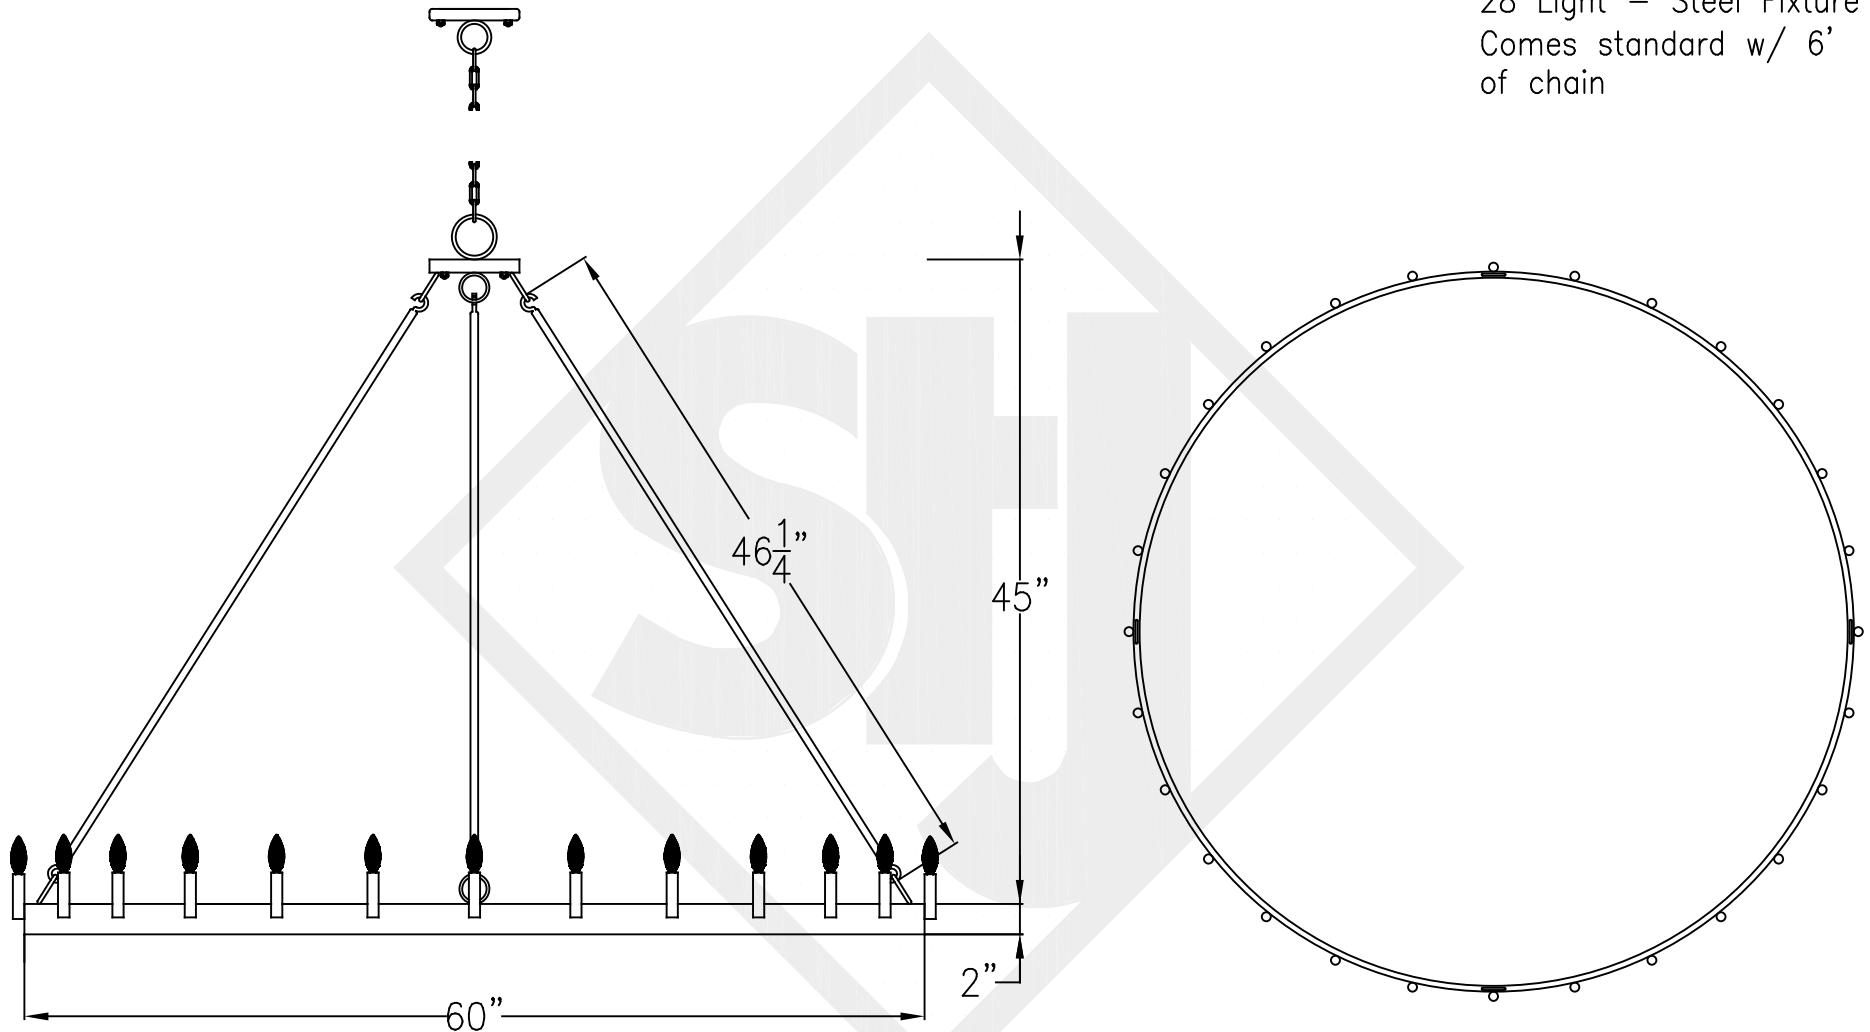

SULLIVAN SINGLE TIER SMALL

16 Light – Steel Fixture
Comes standard w/ 6'
of chain

Lights are hand crafted
Dimensions may vary by 1/4"

Sullivan Small	
 St. James LIGHTING	
SCALE: N.T.S.	DRAFT: B. Vial
FILE: SULLY	APP'D: J. Rogan
JOB: X	DATE: 04/23/18

SULLIVAN SINGLE TIER MEDIUM

20 Light – Steel Fixture
Comes standard w/ 6'
of chain

Lights are hand crafted
Dimensions may vary by 1/4"

Sullivan Medium	
 St. James LIGHTING	
SCALE: N.T.S.	DRAFT: B. Vial
FILE: SULLY	APP'D: J. Rogan
JOB: X	DATE: 04/23/18

SULLIVAN SINGLE TIER LARGE

28 Light – Steel Fixture
Comes standard w/ 6'
of chain

Lights are hand crafted
Dimensions may vary by 1/4"

Sullivan Large	
 St. James LIGHTING	
SCALE: N.T.S.	DRAFT: B. Vial
FILE: SULLY	APP'D: J. Ragan
JOB: X	DATE: 04/23/18

SULLIVAN SINGLE TIER GRANDE

36 Light – Steel Fixture
Comes standard w/ 6'
of chain

Lights are hand crafted
Dimensions may vary by 1/4"

Sullivan Grande	
 St. James LIGHTING	
SCALE: N.T.S.	DRAFT: B. Vial
FILE: SULLY	APP'D: J. Rogan
JOB: X	DATE: 04/23/18