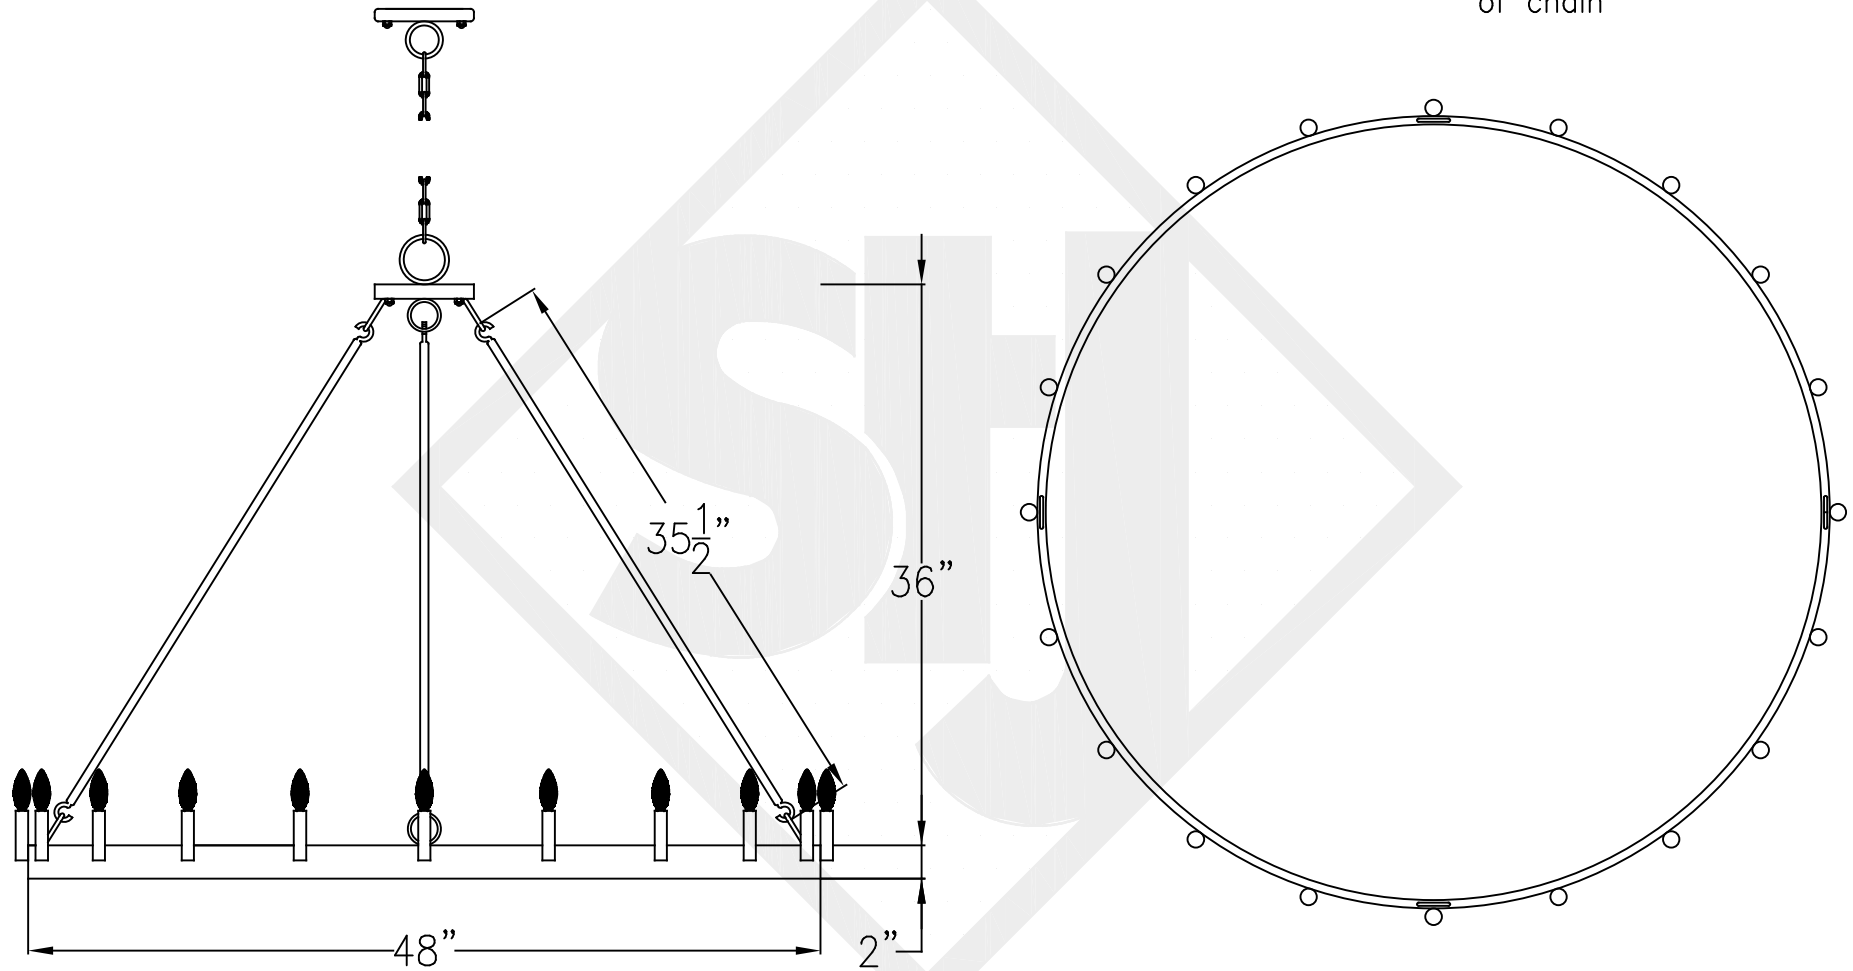

SULLIVAN SINGLE TIER SMALL

16 Light – Steel Fixture
Comes standard w/ 6'
of chain

Lights are hand crafted
Dimensions may vary by 1/4"

Sullivan Small	
 St. James LIGHTING	
SCALE: N.T.S.	DRAFT: B. Vial
FILE: SULLY	APP'D: J. Rogan
JOB: X	DATE: 04/23/18

SULLIVAN SINGLE TIER MEDIUM

20 Light – Steel Fixture
Comes standard w/ 6'
of chain

Lights are hand crafted
Dimensions may vary by 1/4"

Sullivan Medium	
 St. James LIGHTING	
SCALE: N.T.S.	DRAFT: B. Vial
FILE: SULLY	APP'D: J. Rogan
JOB: X	DATE: 04/23/18

SULLIVAN SINGLE TIER LARGE

28 Light – Steel Fixture
Comes standard w/ 6'
of chain

Lights are hand crafted
Dimensions may vary by 1/4"

Sullivan Large	
 St. James LIGHTING	
SCALE: N.T.S.	DRAFT: B. Vial
FILE: SULLY	APP'D: J. Ragan
JOB: X	DATE: 04/23/18

SULLIVAN SINGLE TIER GRANDE

36 Light – Steel Fixture
Comes standard w/ 6'
of chain

Lights are hand crafted
Dimensions may vary by 1/4"

Sullivan Grande	
 St. James LIGHTING	
SCALE: N.T.S.	DRAFT: B. Vial
FILE: SULLY	APP'D: J. Rogan
JOB: X	DATE: 04/23/18