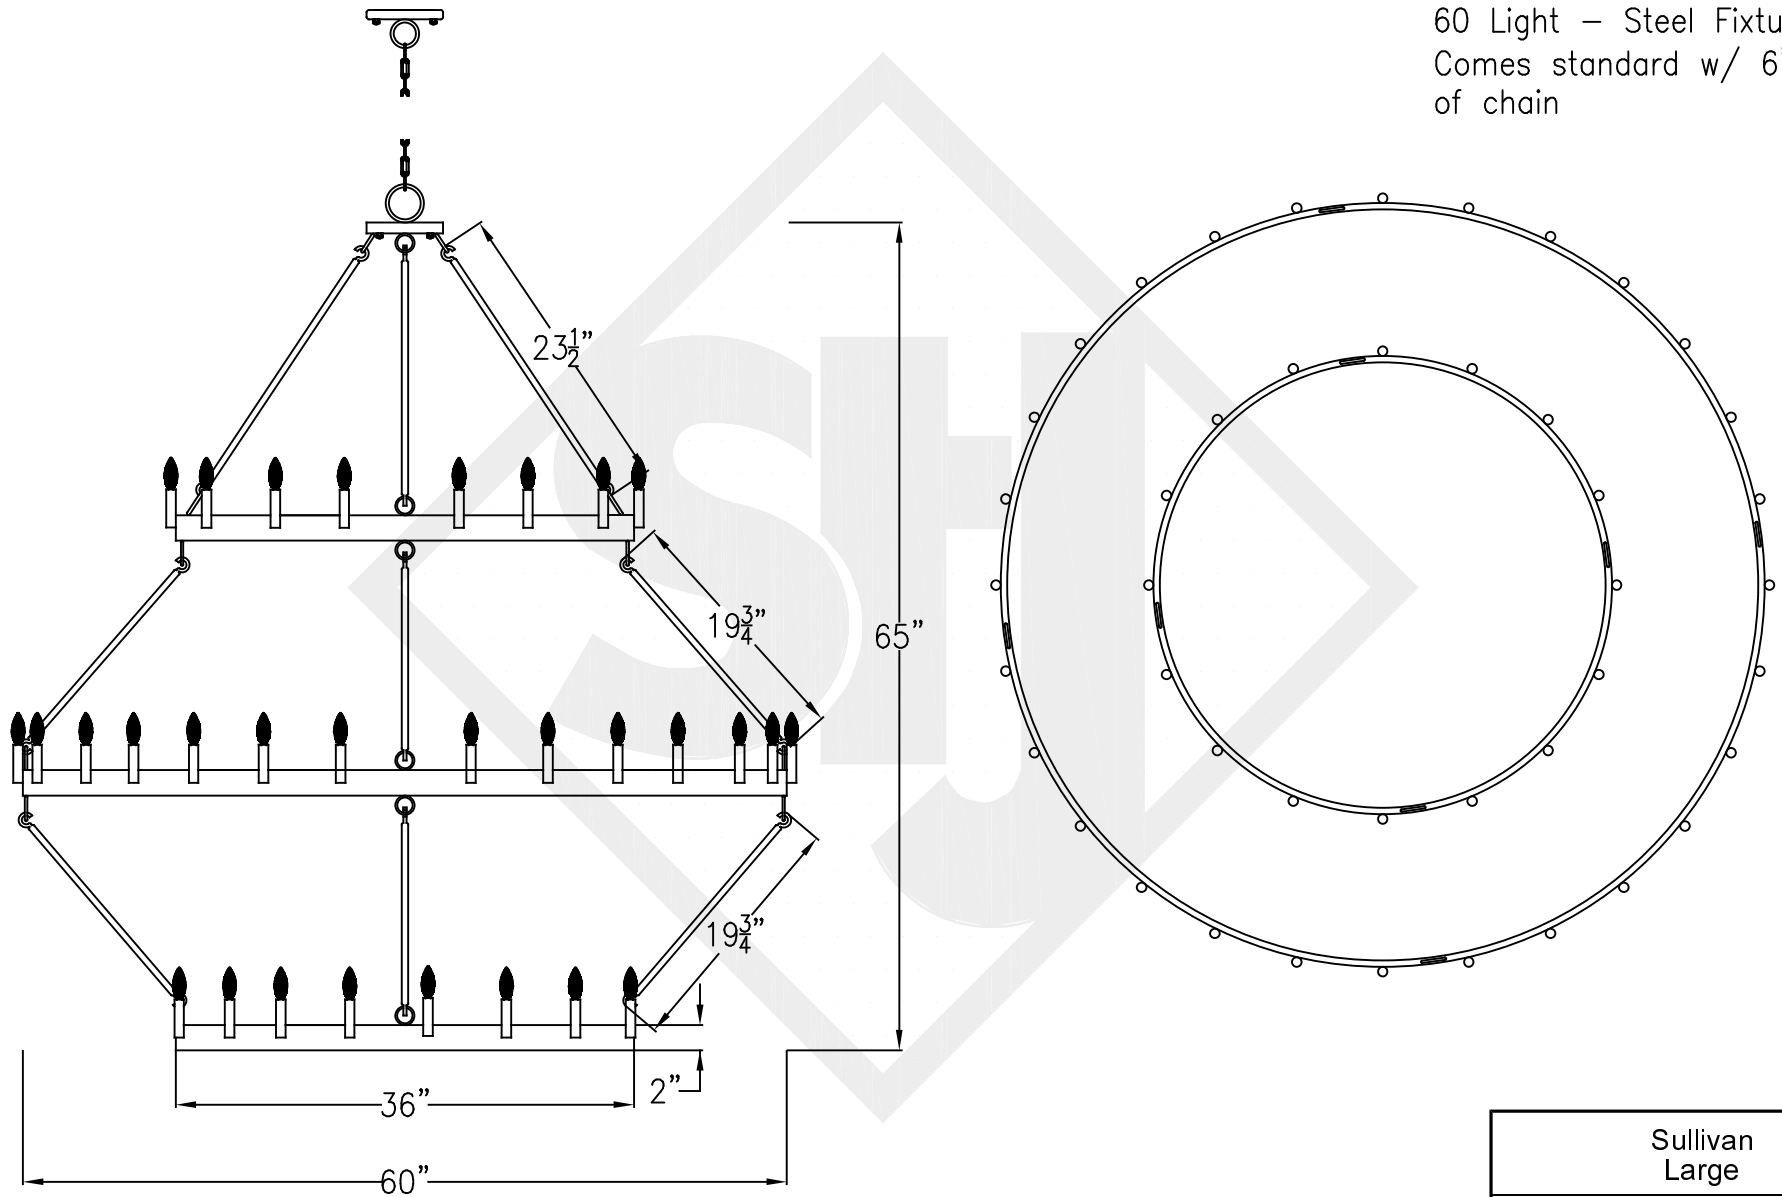

# SULLIVAN TRIPLE TIER SMALL

40 Light – Steel Fixture  
Comes standard w/ 6'  
of chain

Lights are hand crafted  
Dimensions may vary by 1/4"

Sullivan Small	
 <b>St. James LIGHTING</b>	
SCALE: N.T.S.	DRAFT: B. Vial
FILE: SULLY	APP'D: J. Rogan
JOB: X	DATE: 04/23/18

# SULLIVAN TRIPLE TIER MEDIUM

52 Light – Steel Fixture  
Comes standard w/ 6'  
of chain

Lights are hand crafted  
Dimensions may vary by 1/4"

Sullivan Medium	
 <b>St. James</b> LIGHTING	
SCALE: N.T.S.	DRAFT: B. Vial
FILE: SULLY	APP'D: J. Ragan
JOB: X	DATE: 04/24/18

# SULLIVAN TRIPLE TIER LARGE

60 Light – Steel Fixture  
Comes standard w/ 6'  
of chain

Lights are hand crafted  
Dimensions may vary by 1/4"

Sullivan Large	
 <b>St. James</b> LIGHTING	
SCALE: N.T.S.	DRAFT: B. Vial
FILE: SULLY	APP'D: J. Ragan
JOB: X	DATE: 04/24/18

# SULLIVAN TRIPLE TIER GRANDE

72 Light – Steel Fixture  
Comes standard w/ 6'  
of chain

Lights are hand crafted  
Dimensions may vary by 1/4"

Sullivan Grande	
 <b>St. James</b> LIGHTING	
SCALE: N.T.S.	DRAFT: B. Vial
FILE: SULLY	APP'D: J. Ragan
JOB: X	DATE: 04/23/18