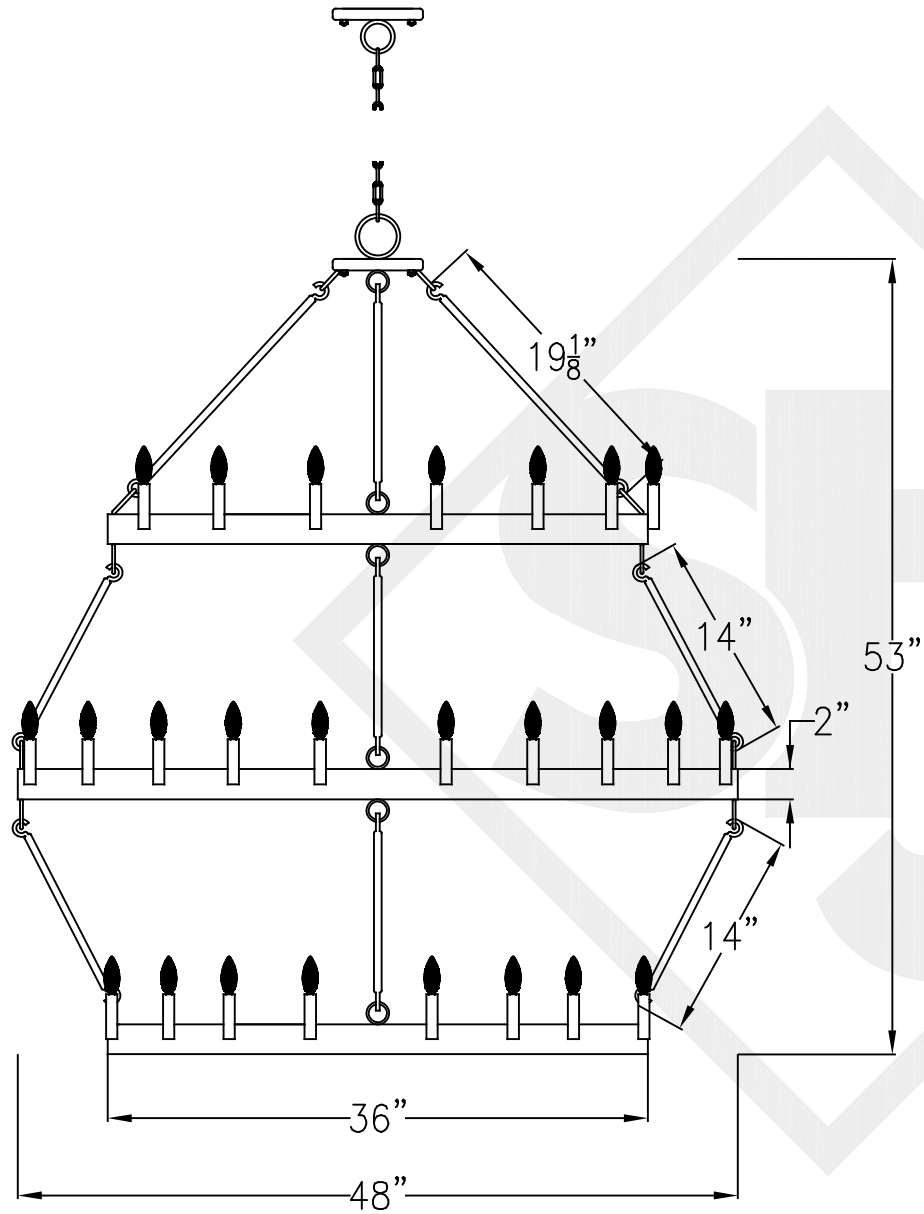

# SULLIVAN TRIPLE TIER SMALL

40 Light – Steel Fixture  
Comes standard w/ 6'  
of chain

Lights are hand crafted  
Dimensions may vary by 1/4"

Sullivan Small	
 <b>St. James LIGHTING</b>	
SCALE: N.T.S.	DRAFT: B. Vial
FILE: SULLY	APP'D: J. Rogan
JOB: X	DATE: 04/23/18

# SULLIVAN TRIPLE TIER MEDIUM

52 Light – Steel Fixture  
Comes standard w/ 6'  
of chain

Lights are hand crafted  
Dimensions may vary by 1/4"

Sullivan Medium	
 <b>St. James</b> LIGHTING	
SCALE: N.T.S.	DRAFT: B. Vial
FILE: SULLY	APP'D: J. Ragan
JOB: X	DATE: 04/24/18

# SULLIVAN TRIPLE TIER LARGE

60 Light – Steel Fixture  
Comes standard w/ 6'  
of chain

Lights are hand crafted  
Dimensions may vary by 1/4"

Sullivan Large	
 <b>St. James</b> LIGHTING	
SCALE: N.T.S.	DRAFT: B. Vial
FILE: SULLY	APP'D: J. Ragan
JOB: X	DATE: 04/24/18

# SULLIVAN TRIPLE TIER GRANDE

72 Light – Steel Fixture  
Comes standard w/ 6'  
of chain

Lights are hand crafted  
Dimensions may vary by 1/4"

Sullivan Grande	
 <b>St. James</b> LIGHTING	
SCALE: N.T.S.	DRAFT: B. Vial
FILE: SULLY	APP'D: J. Ragan
JOB: X	DATE: 04/23/18