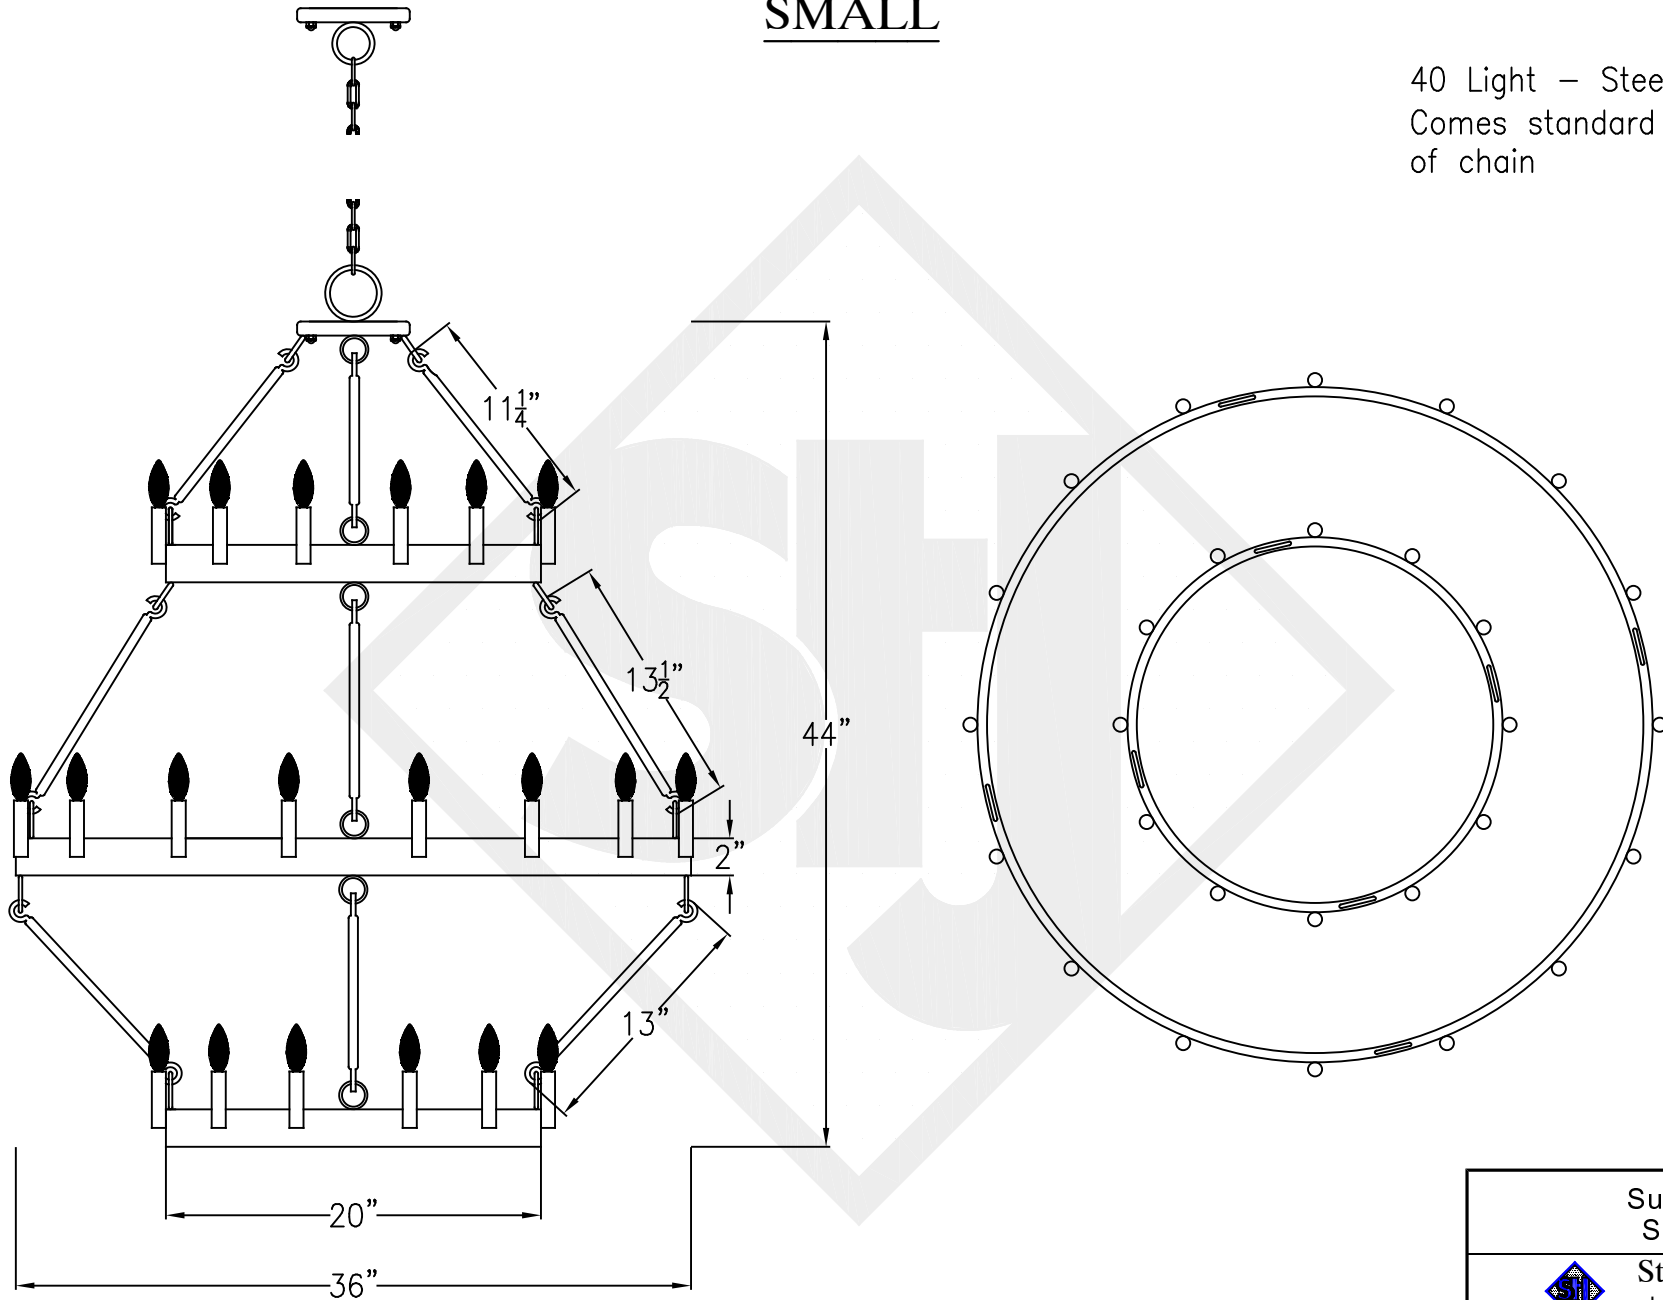

# SULLIVAN TRIPLE TIER SMALL

40 Light – Steel Fixture  
Comes standard w/ 6'  
of chain

Lights are hand crafted  
Dimensions may vary by 1/4"

Sullivan Small	
 <b>St. James LIGHTING</b>	
SCALE: N.T.S.	DRAFT: B. Vial
FILE: SULLY	APP'D: J. Rogan
JOB: X	DATE: 04/23/18

# SULLIVAN TRIPLE TIER MEDIUM

52 Light – Steel Fixture  
Comes standard w/ 6'  
of chain

Lights are hand crafted  
Dimensions may vary by 1/4"

Sullivan Medium	
 <b>St. James</b> LIGHTING	
SCALE: N.T.S.	DRAFT: B. Vial
FILE: SULLY	APP'D: J. Ragan
JOB: X	DATE: 04/24/18

# SULLIVAN TRIPLE TIER LARGE

60 Light – Steel Fixture  
Comes standard w/ 6'  
of chain

Lights are hand crafted  
Dimensions may vary by 1/4"

Sullivan Large	
 <b>St. James</b> LIGHTING	
SCALE: N.T.S.	DRAFT: B. Vial
FILE: SULLY	APP'D: J. Ragan
JOB: X	DATE: 04/24/18

# SULLIVAN TRIPLE TIER GRANDE

72 Light – Steel Fixture  
Comes standard w/ 6'  
of chain

Lights are hand crafted  
Dimensions may vary by 1/4"

Sullivan Grande	
 <b>St. James</b> LIGHTING	
SCALE: N.T.S.	DRAFT: B. Vial
FILE: SULLY	APP'D: J. Ragan
JOB: X	DATE: 04/23/18