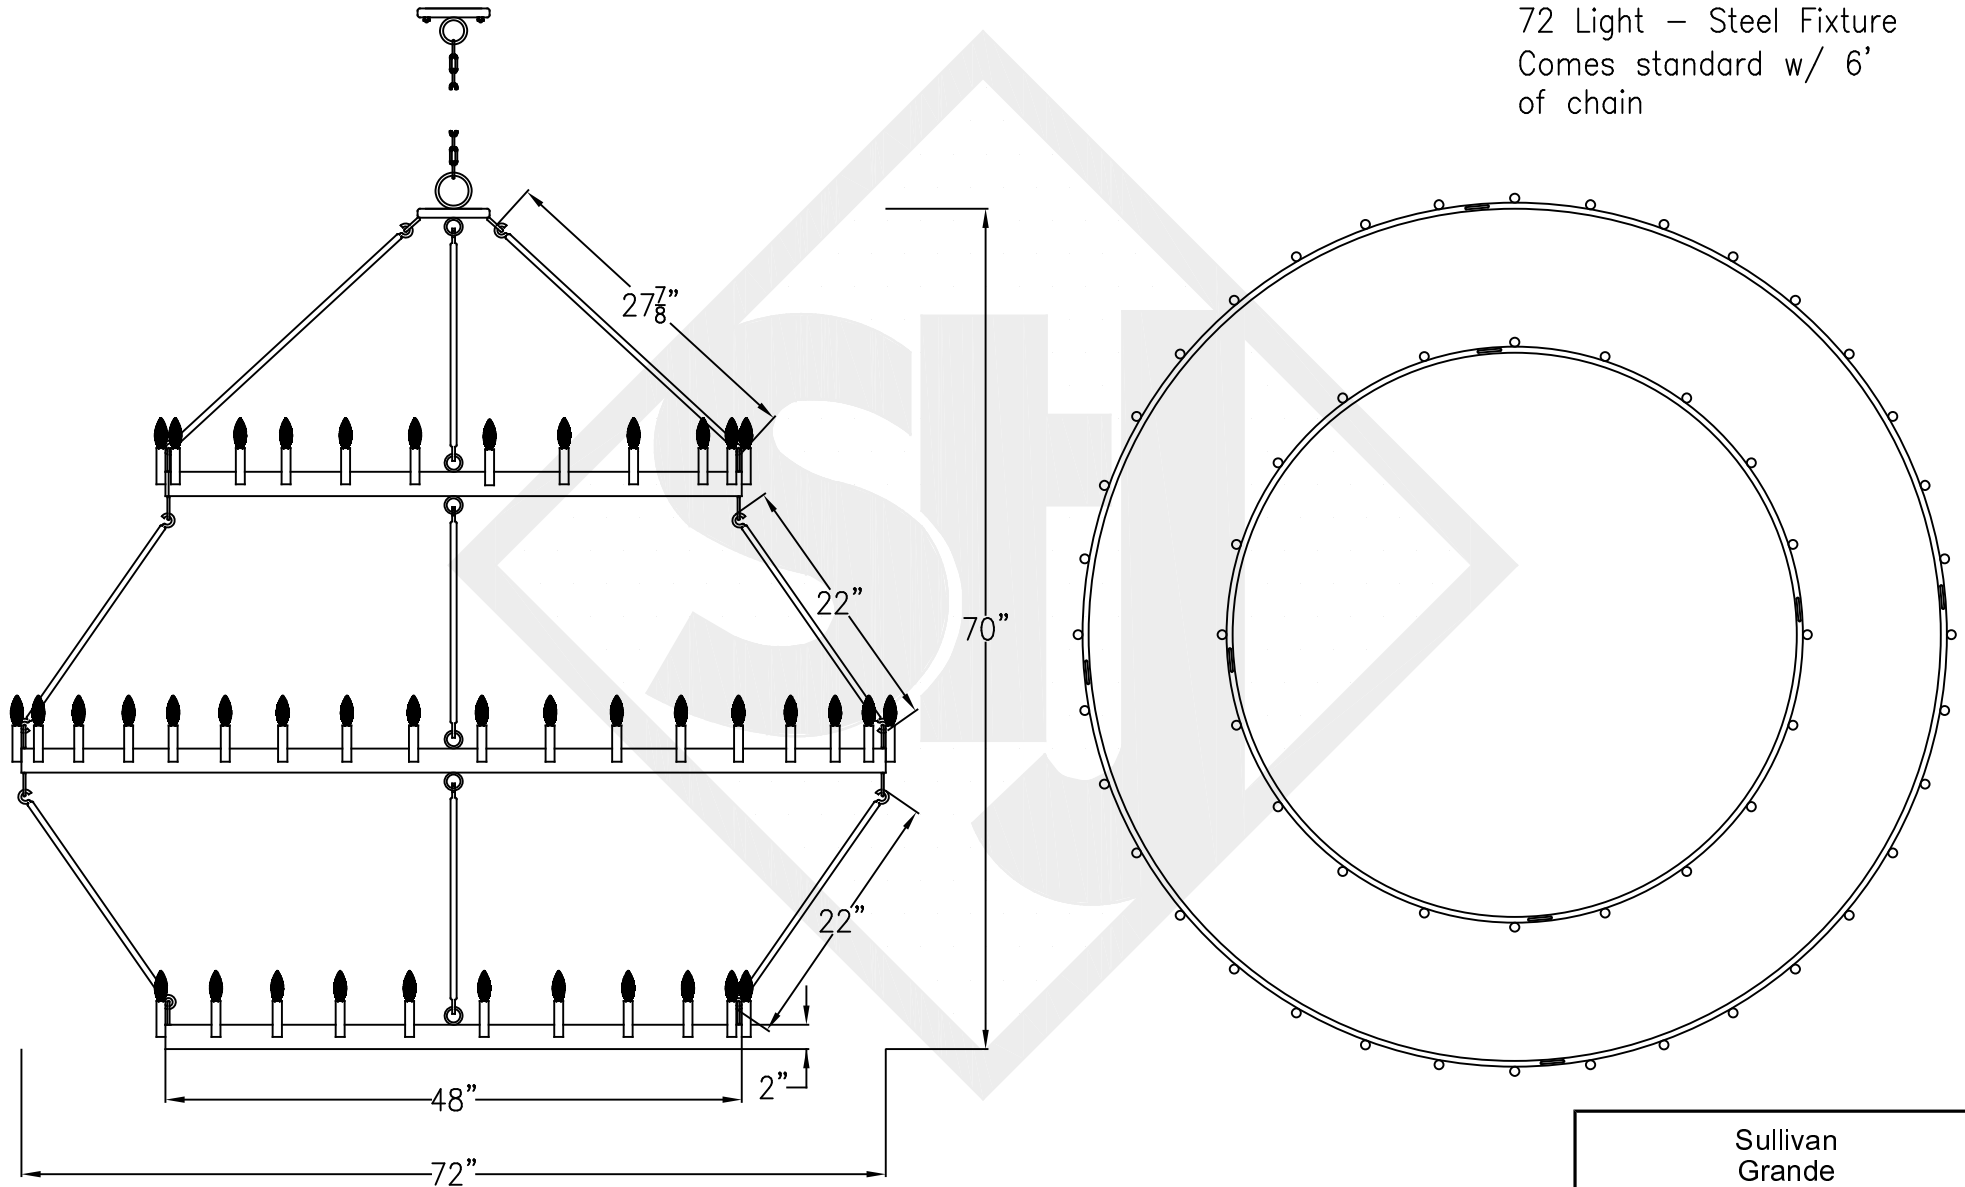

# SULLIVAN TRIPLE TIER SMALL

40 Light – Steel Fixture  
Comes standard w/ 6'  
of chain

Lights are hand crafted  
Dimensions may vary by 1/4"

Sullivan Small	
 <b>St. James LIGHTING</b>	
SCALE: N.T.S.	DRAFT: B. Vial
FILE: SULLY	APP'D: J. Rogan
JOB: X	DATE: 04/23/18

# SULLIVAN TRIPLE TIER MEDIUM

52 Light – Steel Fixture  
Comes standard w/ 6'  
of chain

Lights are hand crafted  
Dimensions may vary by 1/4"

Sullivan Medium	
 <b>St. James</b> LIGHTING	
SCALE: N.T.S.	DRAFT: B. Vial
FILE: SULLY	APP'D: J. Ragan
JOB: X	DATE: 04/24/18

# SULLIVAN TRIPLE TIER LARGE

60 Light – Steel Fixture  
Comes standard w/ 6'  
of chain

Lights are hand crafted  
Dimensions may vary by 1/4"

Sullivan Large	
 <b>St. James</b> LIGHTING	
SCALE: N.T.S.	DRAFT: B. Vial
FILE: SULLY	APP'D: J. Ragan
JOB: X	DATE: 04/24/18

# SULLIVAN TRIPLE TIER GRANDE

72 Light – Steel Fixture  
Comes standard w/ 6'  
of chain

Lights are hand crafted  
Dimensions may vary by 1/4"

Sullivan Grande	
 <b>St. James</b> LIGHTING	
SCALE: N.T.S.	DRAFT: B. Vial
FILE: SULLY	APP'D: J. Ragan
JOB: X	DATE: 04/23/18