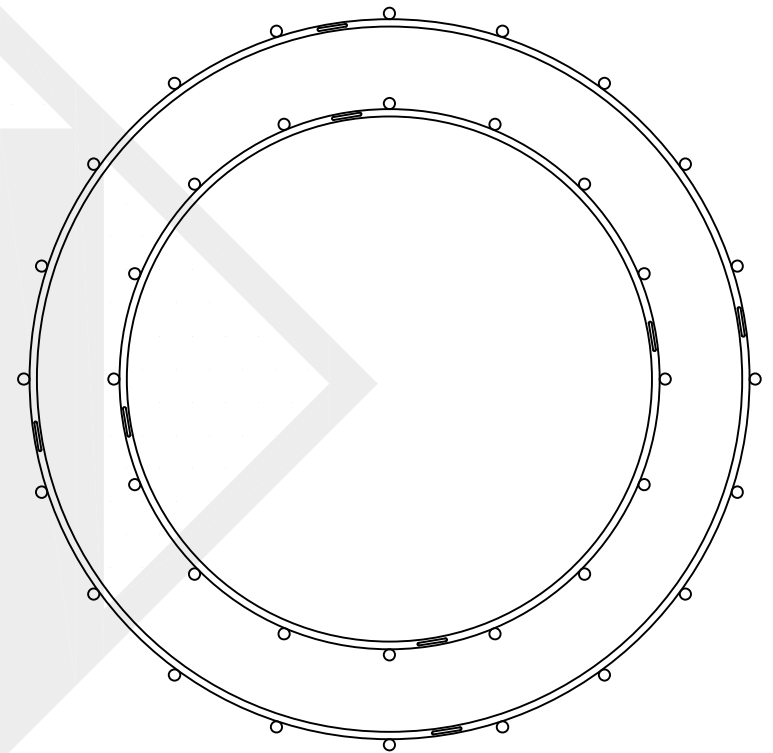

# SULLIVAN TRIPLE TIER SMALL

40 Light – Steel Fixture  
Comes standard w/ 6'  
of chain

Lights are hand crafted  
Dimensions may vary by 1/4"

Sullivan Small	
 <b>St. James LIGHTING</b>	
SCALE: N.T.S.	DRAFT: B. Vial
FILE: SULLY	APP'D: J. Rogan
JOB: X	DATE: 04/23/18

# SULLIVAN TRIPLE TIER MEDIUM

52 Light – Steel Fixture  
Comes standard w/ 6'  
of chain

Lights are hand crafted  
Dimensions may vary by 1/4"

Sullivan Medium	
 <b>St. James</b> LIGHTING	
SCALE: N.T.S.	DRAFT: B. Vial
FILE: SULLY	APP'D: J. Ragan
JOB: X	DATE: 04/24/18

# SULLIVAN TRIPLE TIER LARGE

60 Light – Steel Fixture  
Comes standard w/ 6'  
of chain

Lights are hand crafted  
Dimensions may vary by 1/4"

Sullivan Large	
 <b>St. James</b> LIGHTING	
SCALE: N.T.S.	DRAFT: B. Vial
FILE: SULLY	APP'D: J. Ragan
JOB: X	DATE: 04/24/18

# SULLIVAN TRIPLE TIER GRANDE

72 Light – Steel Fixture  
Comes standard w/ 6'  
of chain

Lights are hand crafted  
Dimensions may vary by 1/4"

Sullivan Grande	
 <b>St. James</b> LIGHTING	
SCALE: N.T.S.	DRAFT: B. Vial
FILE: SULLY	APP'D: J. Ragan
JOB: X	DATE: 04/23/18