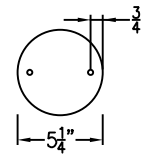

# SHENANDOAH GRANDE

6 Light  
Comes standard w/ 6'  
of chain

Front View

Top View

Ceiling Canopy

Lights are hand crafted  
Dimensions may vary by 1/4"

Shenandoah Grande	
 St. James LIGHTING	
SCALE: N.T.S.	DRAFT: M. Buckley
FILE: SHEN	APP'D: J. Ragan
JOB: X	DATE: 11/21/18