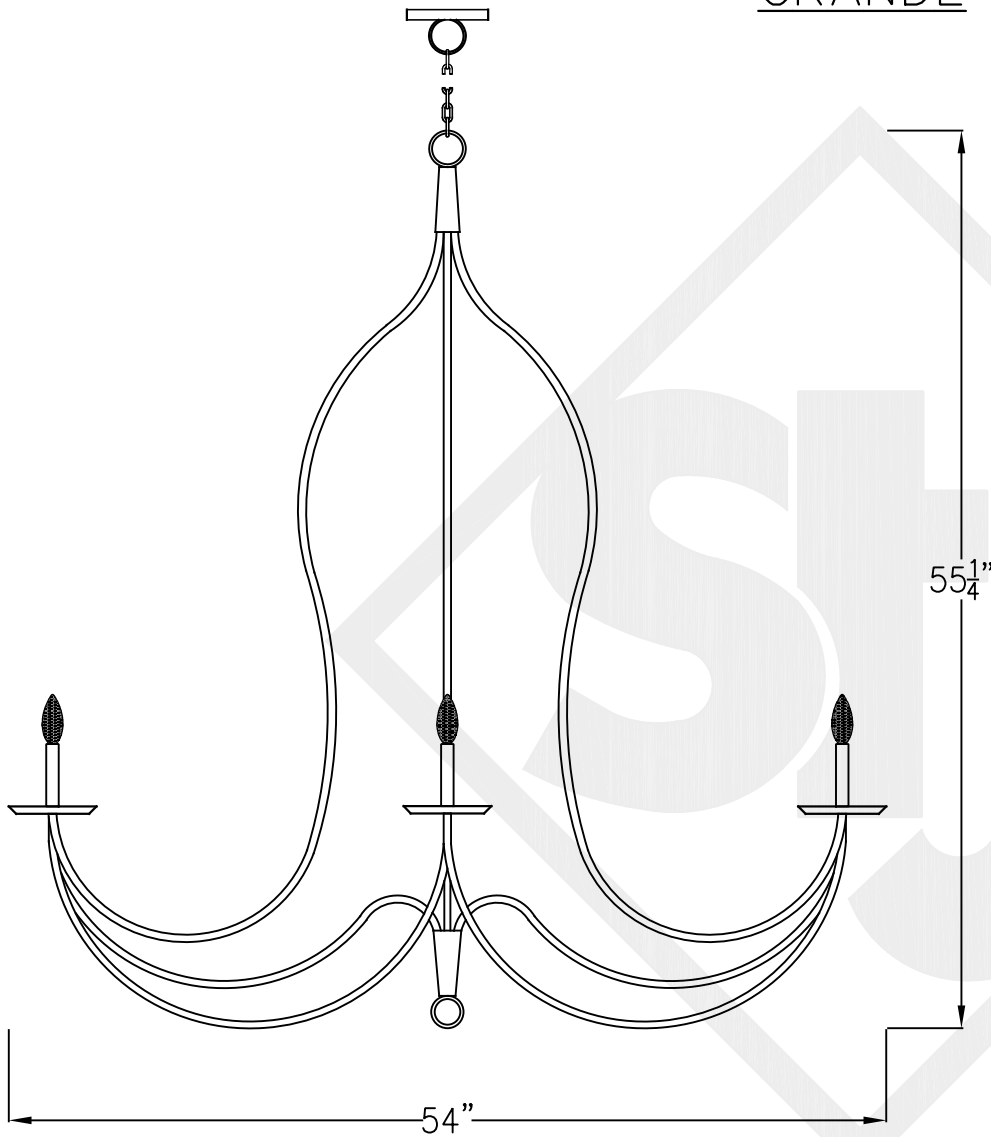

# SHENANDOAH GRANDE

6 Light  
Comes standard w/ 6'  
of chain

Front View

Top View

Ceiling Canopy

Lights are hand crafted  
Dimensions may vary by 1/4"

Shenandoah Grande	
 St. James LIGHTING	
SCALE: N.T.S.	DRAFT: M. Buckley
FILE: SHEN	APP'D: J. Ragan
JOB: X	DATE: 11/21/18