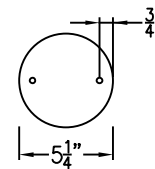

SHENANDOAH LARGE

6 Light
Comes standard w/ 6'
of chain

Front View

Top View

Ceiling Canopy

Lights are hand crafted
Dimensions may vary by 1/4"

Shenandoah Large	
 St. James LIGHTING	
SCALE: N.T.S.	DRAFT: M. Buckley
FILE: SHEN	APP'D: J. Ragan
JOB: X	DATE: 11/21/18