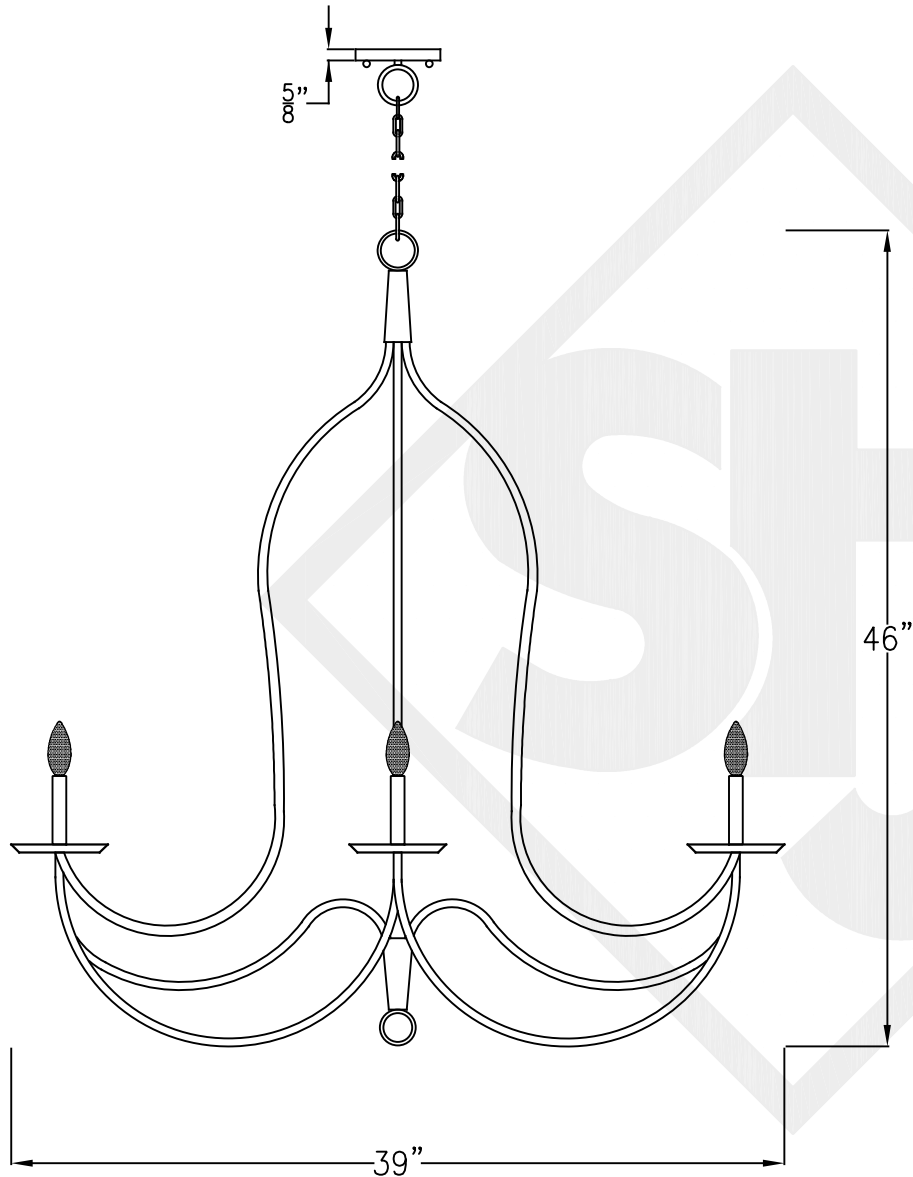

SHENANDOAH LARGE

6 Light
Comes standard w/ 6'
of chain

Front View

Top View

Ceiling Canopy

Lights are hand crafted
Dimensions may vary by 1/4"

Shenandoah Large	
 St. James LIGHTING	
SCALE: N.T.S.	DRAFT: M. Buckley
FILE: SHEN	APP'D: J. Ragan
JOB: X	DATE: 11/21/18