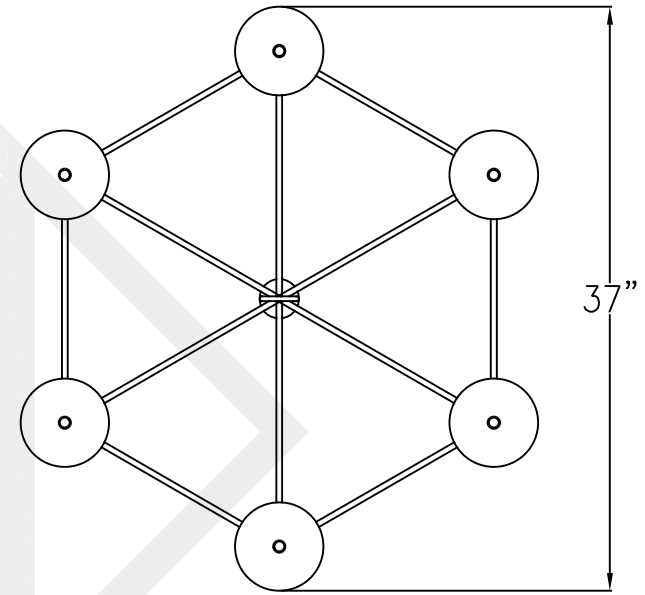

SHENANDOAH MEDIUM

6 Light
Comes standard w/ 6'
of chain

Front View

Top View

Ceiling Canopy

Lights are hand crafted
Dimensions may vary by 1/4"

Shenandoah Medium	
 St. James LIGHTING	
SCALE: N.T.S.	DRAFT: M. Buckley
FILE: SHEN	APP'D: J. Ragan
JOB: X	DATE: 11/19/18