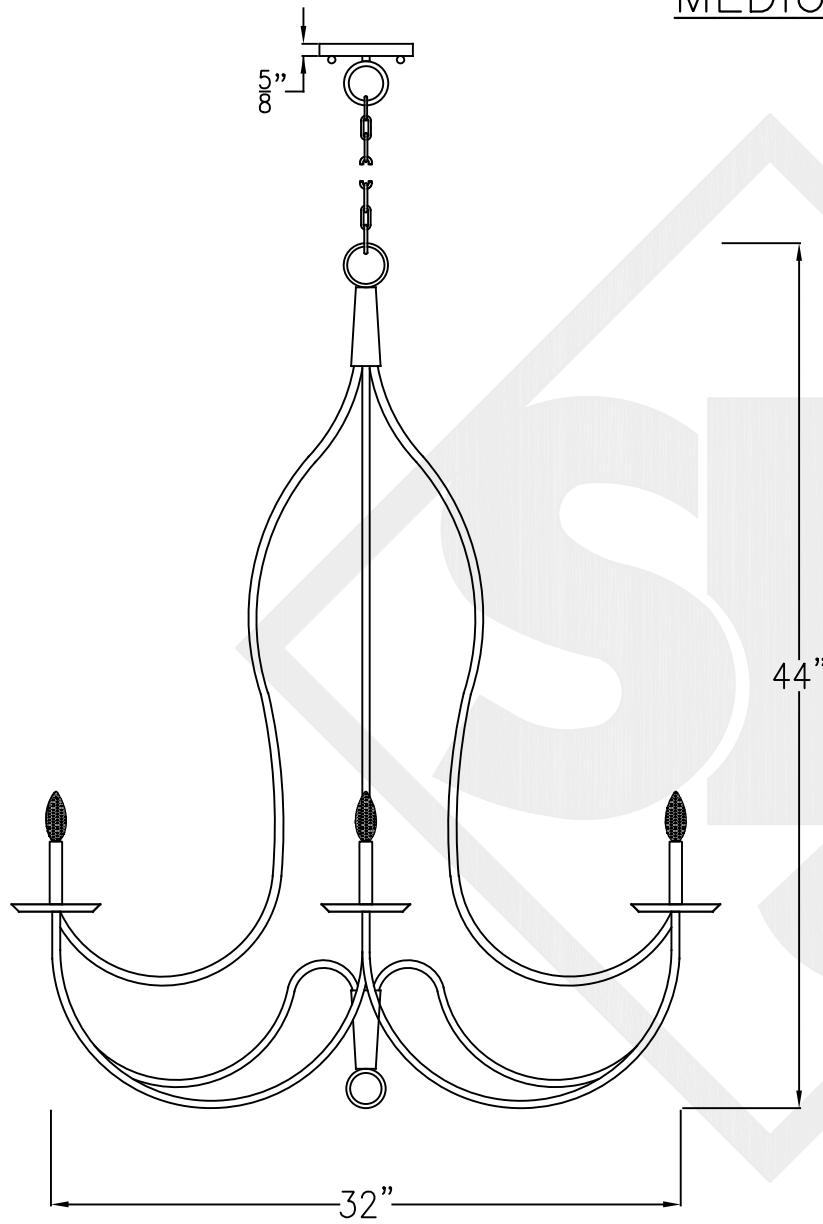

SHENANDOAH MEDIUM

6 Light
Comes standard w/ 6'
of chain

Front View

Top View

Ceiling Canopy

Lights are hand crafted
Dimensions may vary by 1/4"

Shenandoah Medium	
 St. James LIGHTING	
SCALE: N.T.S.	DRAFT: M. Buckley
FILE: SHEN	APP'D: J. Ragan
JOB: X	DATE: 11/19/18