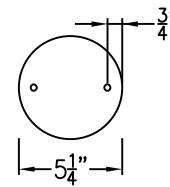

SHENANDOAH MEDIUM

6 Light
Comes standard w/ 6'
of chain

Front View

Top View

Ceiling Canopy

Lights are hand crafted
Dimensions may vary by 1/4"

Shenandoah Medium	
 St. James LIGHTING	
SCALE: N.T.S.	DRAFT: M. Buckley
FILE: SHEN	APP'D: J. Ragan
JOB: X	DATE: 11/19/18