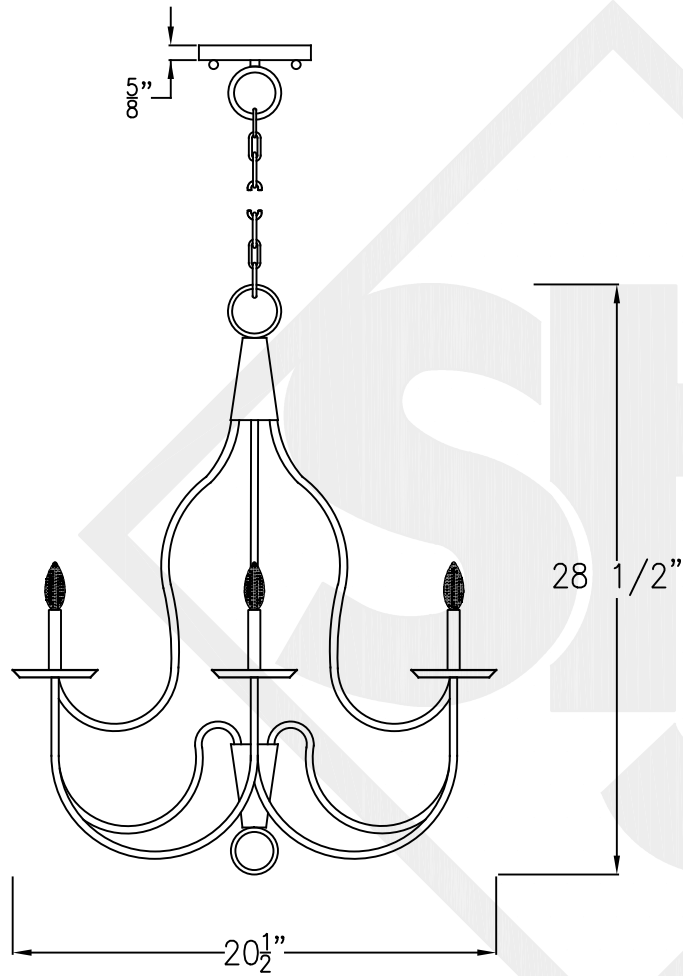

SHENANDOAH MINI

6 Light
Comes standard w/ 6'
of chain

Front View

Top View

Ceiling Canopy

Lights are hand crafted
Dimensions may vary by 1/4"

Shenandoah Mini	
 St. James LIGHTING	
SCALE: N.T.S.	DRAFT: M. Buckley
FILE: SHEN	APP'D: J. Ragan
JOB: X	DATE: 11/19/18