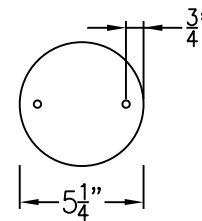

SHENANDOAH MINI

6 Light
Comes standard w/ 6'
of chain

Front View

Top View

Ceiling Canopy

Lights are hand crafted
Dimensions may vary by 1/4"

Shenandoah Mini	
 St. James LIGHTING	
SCALE: N.T.S.	DRAFT: M. Buckley
FILE: SHEN	APP'D: J. Ragan
JOB: X	DATE: 11/19/18