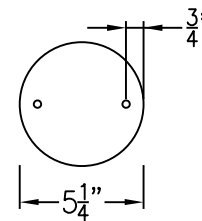

SHENANDOAH SMALL

6 Light
Comes standard w/ 6'
of chain

Front View

Top View

Ceiling Canopy

Lights are hand crafted
Dimensions may vary by 1/4"

Shenandoah Small	
St. James LIGHTING	
SCALE: N.T.S.	DRAFT: M. Buckley
FILE: SHEN	APP'D: J. Ragan
JOB: X	DATE: 11/19/18