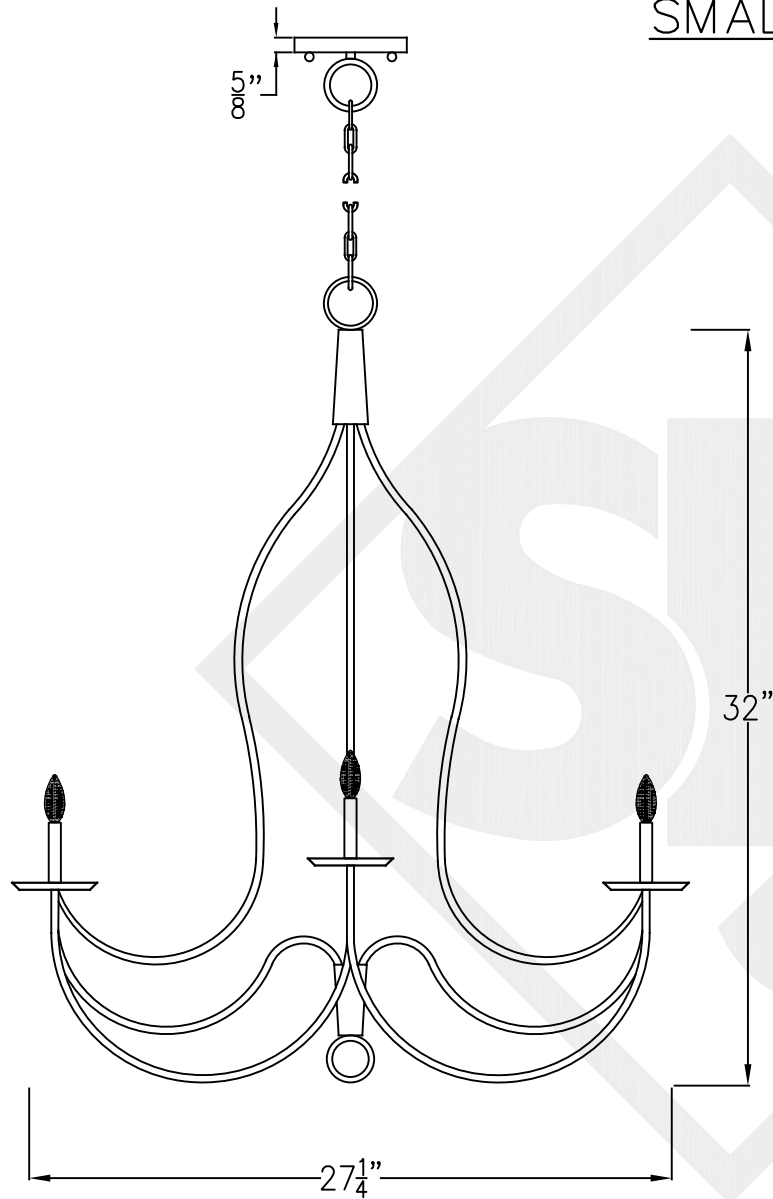

SHENANDOAH SMALL

6 Light
Comes standard w/ 6'
of chain

Front View

Top View

Ceiling Canopy

Lights are hand crafted
Dimensions may vary by 1/4"

Shenandoah Small	
St. James LIGHTING	
SCALE: N.T.S.	DRAFT: M. Buckley
FILE: SHEN	APP'D: J. Ragan
JOB: X	DATE: 11/19/18