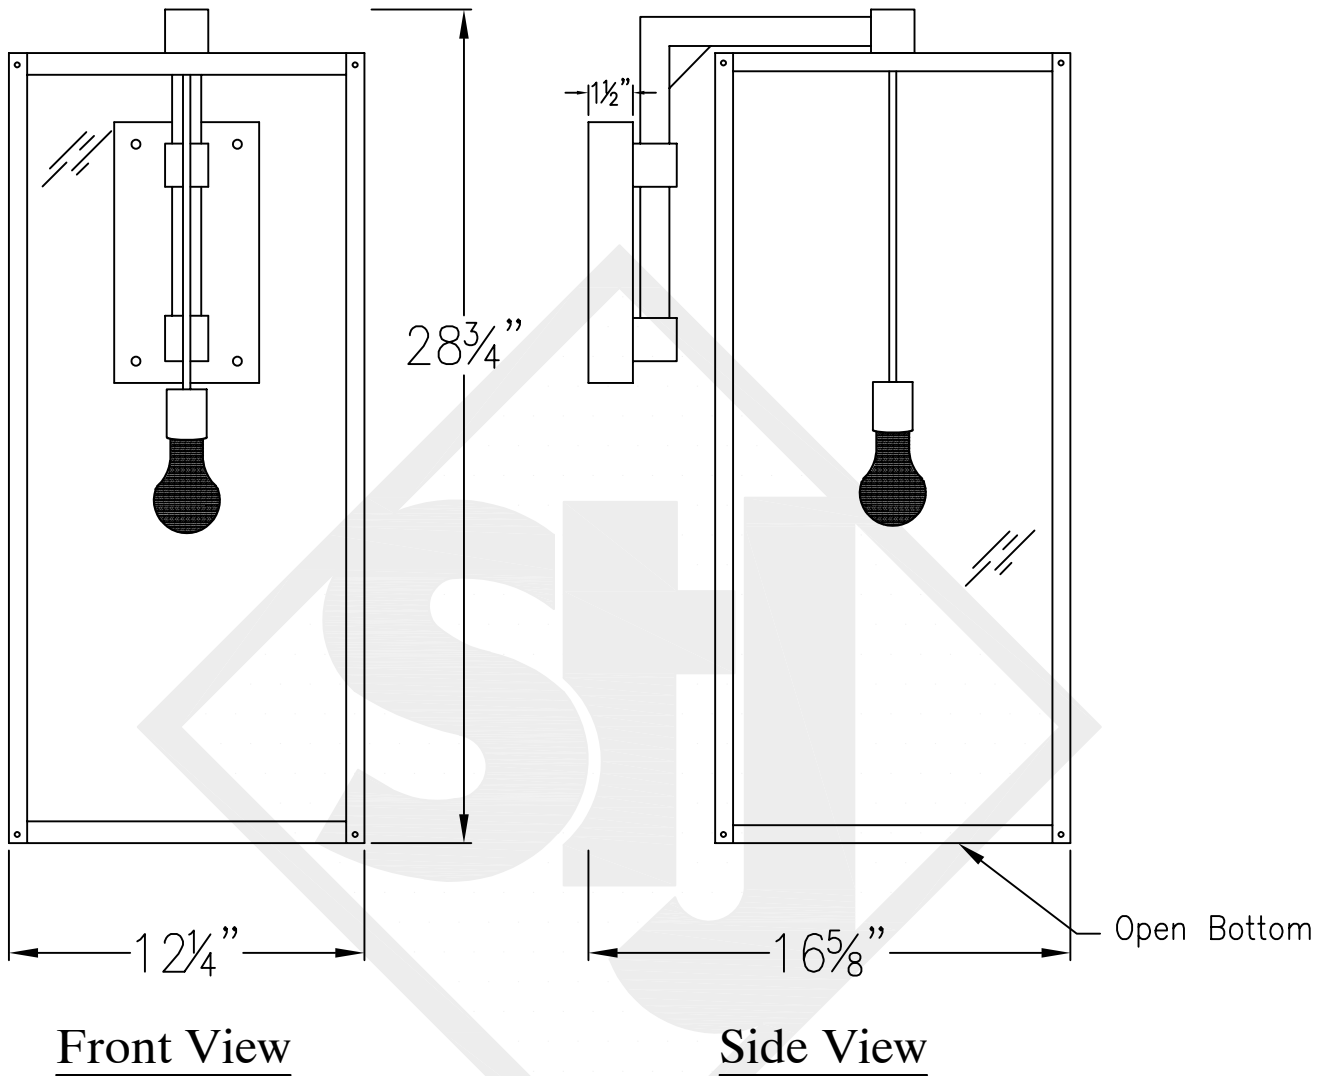

# ASHLEY GRANDE STEEL WALL MOUNT

Black(+) & White(-)  
to power source

Backplate

Lights are hand crafted  
Dimensions may vary by 1/4"

Ashley Grande Steel Wall Mount	
<b>St. James LIGHTING</b>	
SCALE: N.T.S.	DRAFT: B. Vial
FILE: SOMS	APP'D: J. Ragan
JOB: x	DATE: 05/06/19