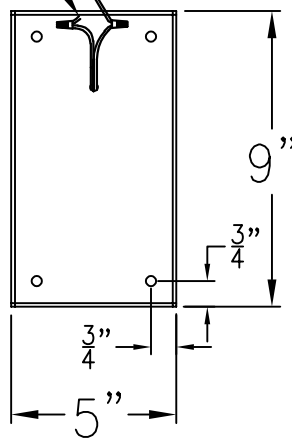

# ASHLEY GRANDE STEEL WALL MOUNT

Black(+) & White(-)  
to power source

Backplate

Lights are hand crafted  
Dimensions may vary by 1/4"

Ashley Grande Steel Wall Mount	
<b>St. James LIGHTING</b>	
SCALE: N.T.S.	DRAFT: B. Vial
FILE: SOMS	APP'D: J. Ragan
JOB: x	DATE: 05/06/19