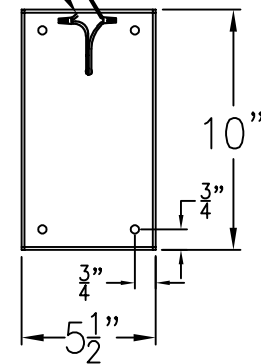

ASHLEY DOUBLE GRANDE STEEL WALL MOUNT

Black(+) & White(-)
to power source

Backplate

Ashley Double Grande Steel Wall Mount	
 St. James LIGHTING	
SCALE: N.T.S.	DRAFT: B. Vial
FILE: SOMS	APP'D: J. Ragan
JOB: x	DATE: 10/01/18

Lights are hand crafted
Dimensions may vary by 1/4"