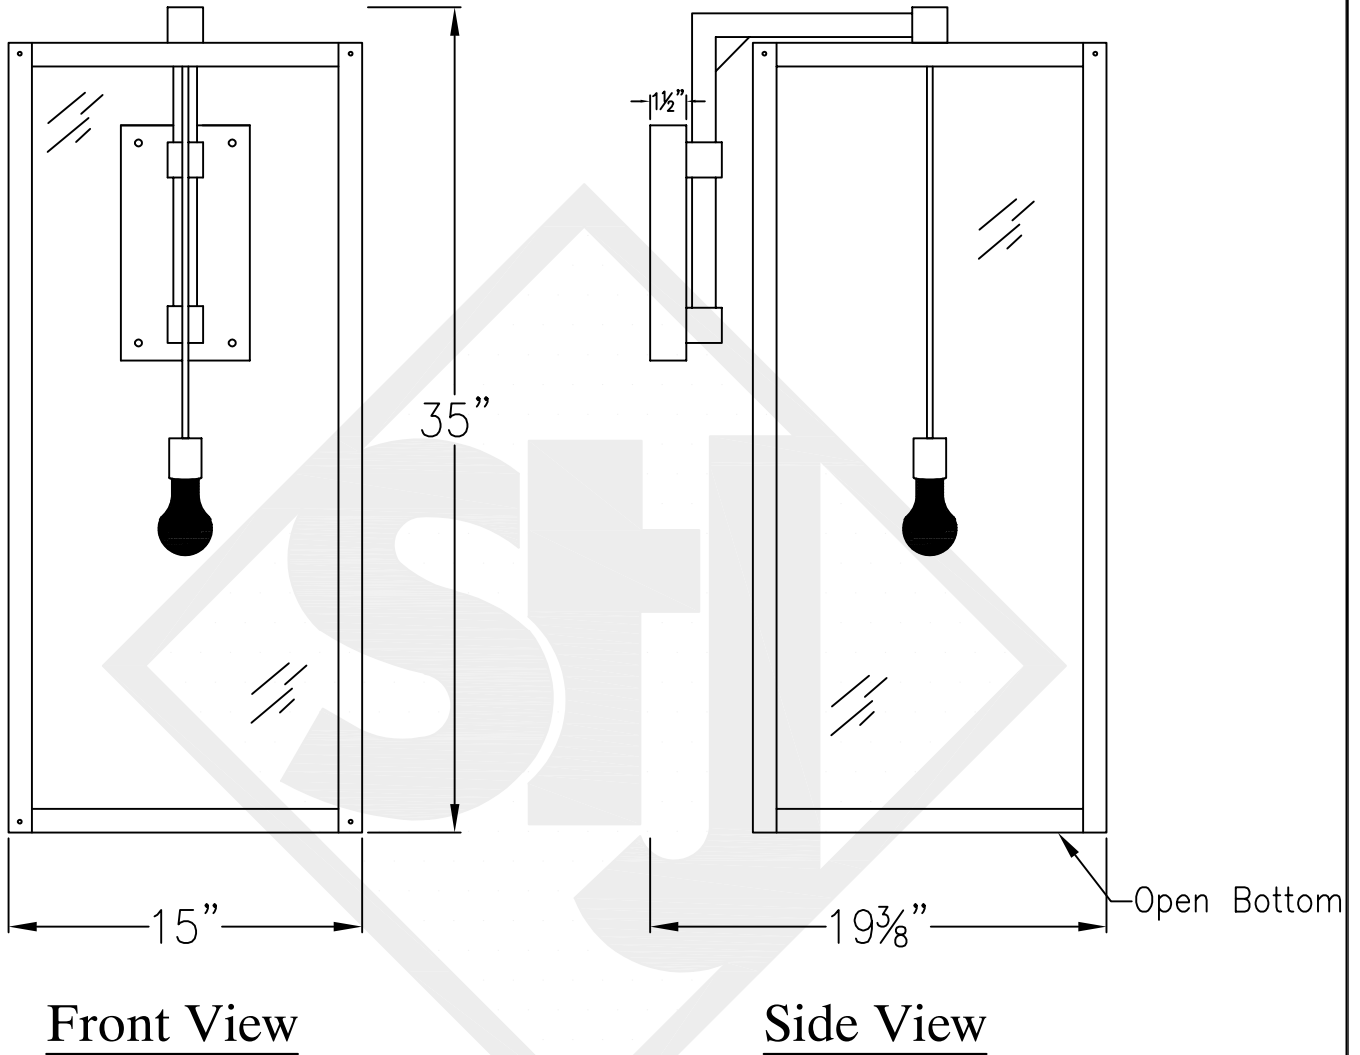

ASHLEY DOUBLE GRANDE STEEL WALL MOUNT

Black(+) & White(-)
to power source

Backplate

Ashley Double Grande Steel Wall Mount	
 St. James LIGHTING	
SCALE: N.T.S.	DRAFT: B. Vial
FILE: SOMS	APP'D: J. Ragan
JOB: x	DATE: 10/01/18

Lights are hand crafted
Dimensions may vary by 1/4"