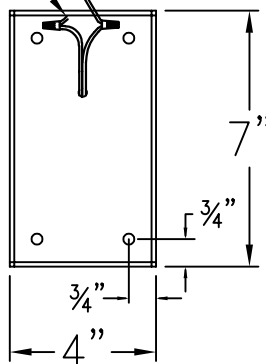

ASHLEY MEDIUM STEEL WALL MOUNT

Black(+) & White(-)
to power source

Backplate

Lights are hand crafted
Dimensions may vary by 1/4"

Ashley Medium Steel Wall Mount	
St. James LIGHTING	
SCALE: N.T.S.	DRAFT: B. Vial
FILE: SOMS	APP'D: J. Ragan
JOB: x	DATE: 05/06/19