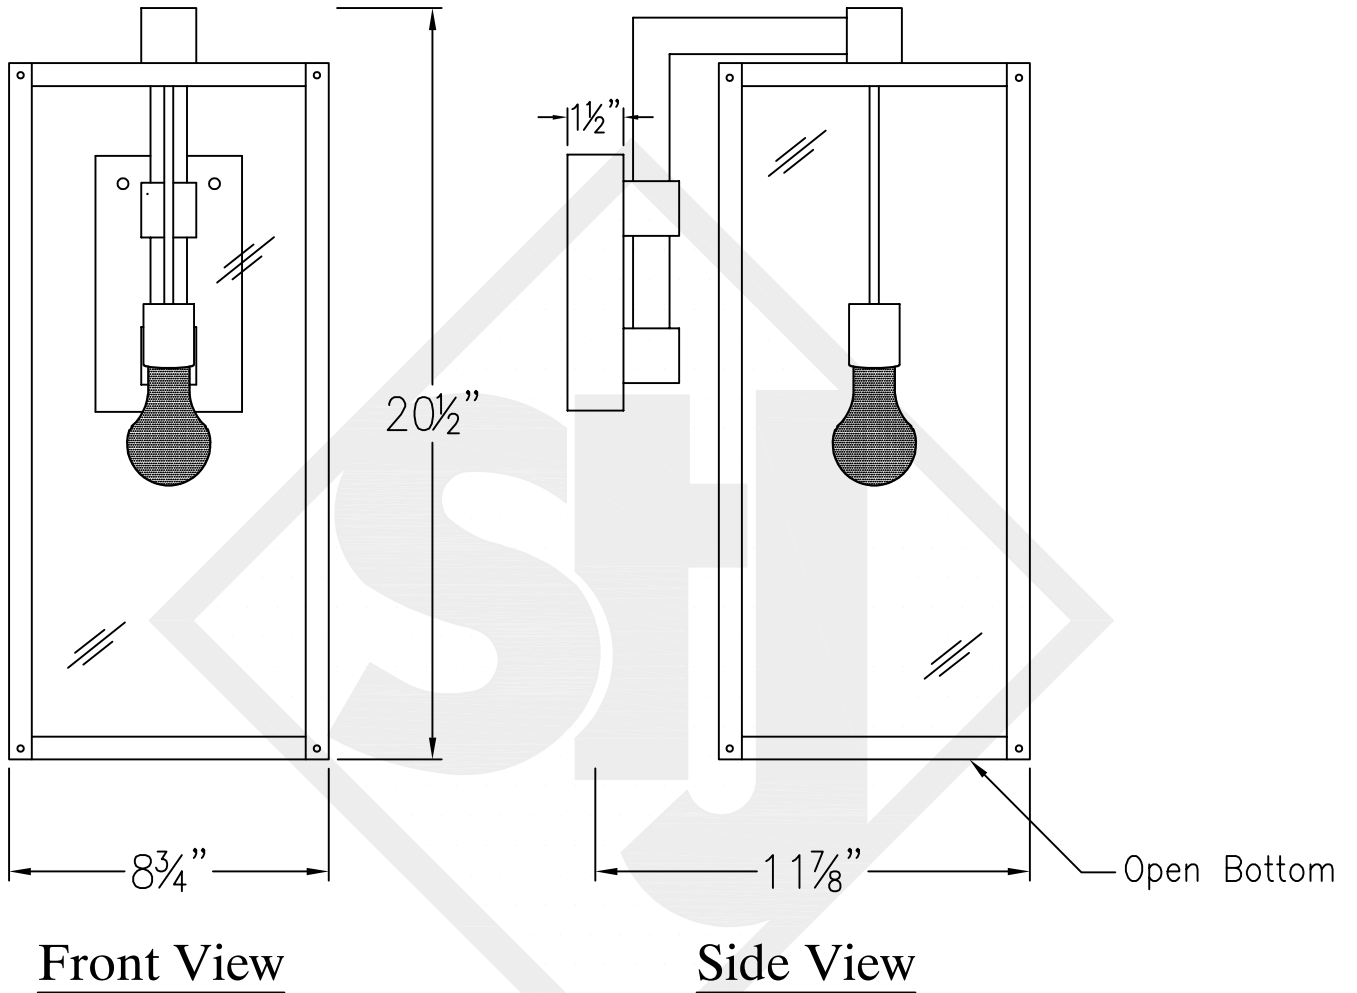

ASHLEY MEDIUM STEEL WALL MOUNT

Black(+) & White(-)
to power source

Backplate

Lights are hand crafted
Dimensions may vary by 1/4"

Ashley Medium Steel Wall Mount	
St. James LIGHTING	
SCALE: N.T.S.	DRAFT: B. Vial
FILE: SOMS	APP'D: J. Ragan
JOB: x	DATE: 05/06/19