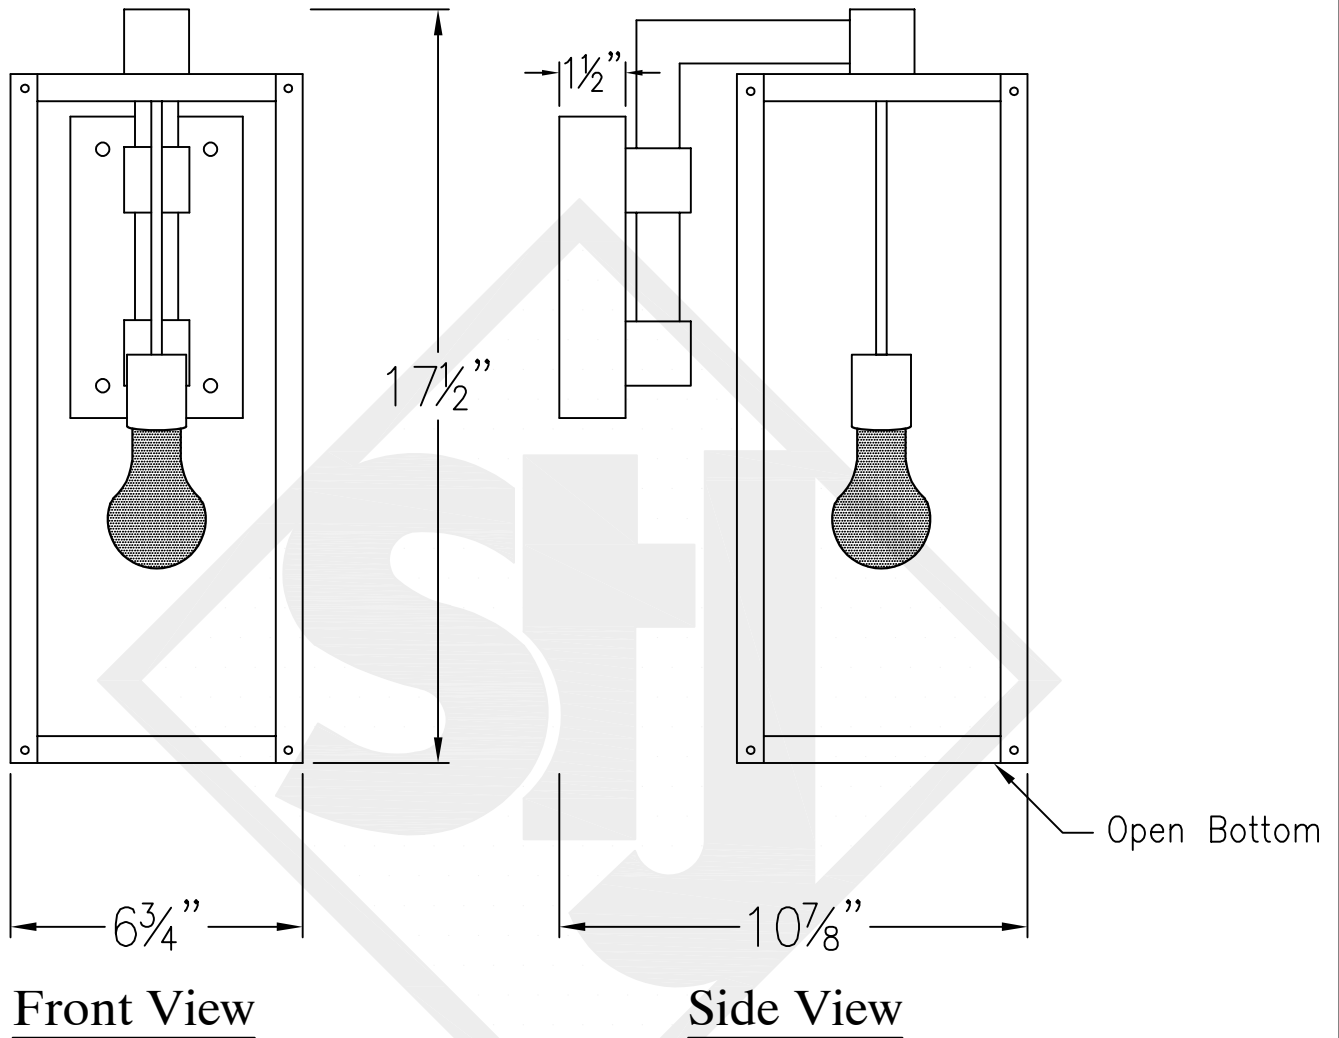

# ASHLEY SMALL STEEL WALL MOUNT

Black(+) & White(-)  
to power source

Backplate

Lights are hand crafted  
Dimensions may vary by  $\frac{1}{4}$ "

Ashley Small Steel Wall Mount	
<b>St. James LIGHTING</b>	
SCALE: N.T.S.	DRAFT: B. Vial
FILE: SOMS	APP'D: J. Ragan
JOB: x	DATE: 05/06/19