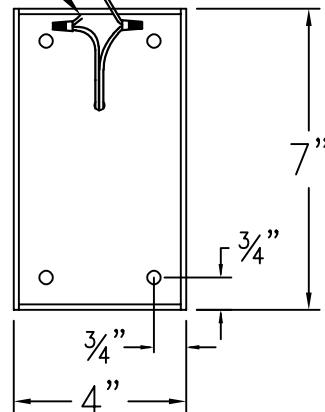

# ASHLEY SMALL STEEL WALL MOUNT

Black(+) & White(-)  
to power source

Backplate

Lights are hand crafted  
Dimensions may vary by  $\frac{1}{4}$ "

Ashley Small Steel Wall Mount	
<b>St. James LIGHTING</b>	
SCALE: N.T.S.	DRAFT: B. Vial
FILE: SOMS	APP'D: J. Ragan
JOB: x	DATE: 05/06/19