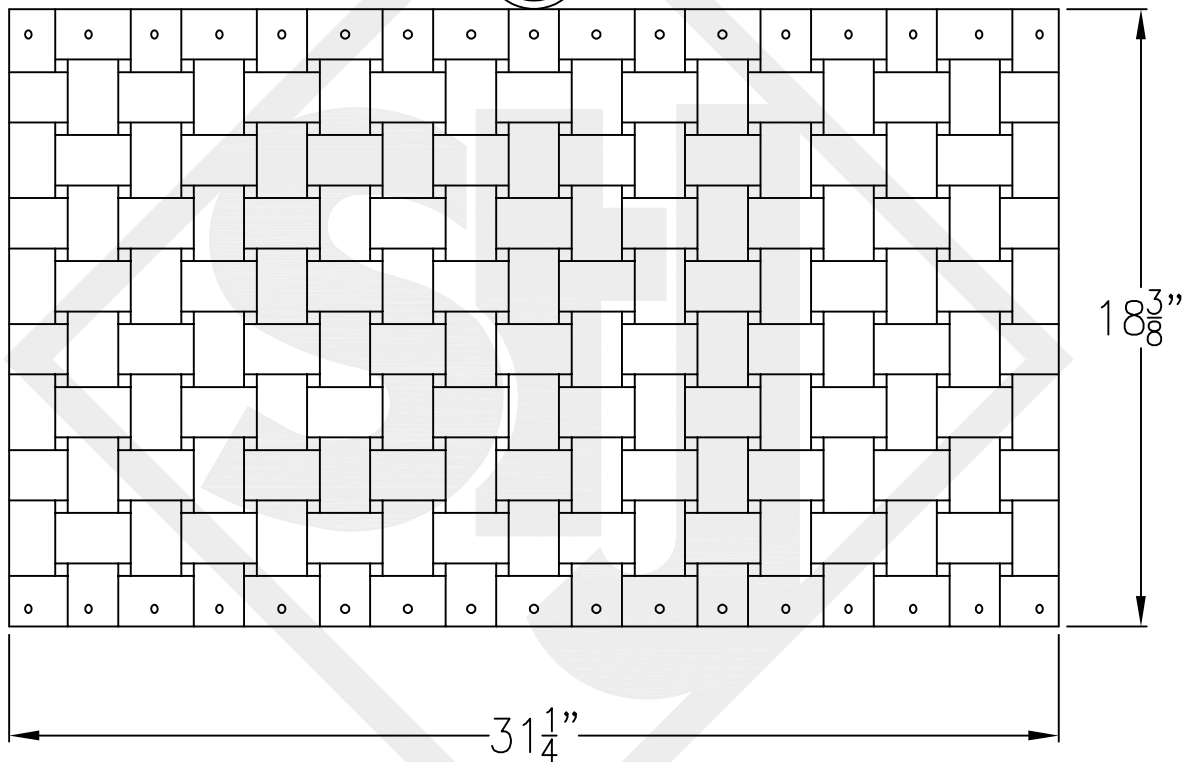

BASKET WEAVE GRANDE CHAIN HUNG PENDANT

Quad Candelabra
Comes standard w/
6' of chain

Front View

Ceiling Canopy

Lights are hand crafted
Dimensions may vary by 1/4"

Basket Weave Grande Chain Hung Pendant	
St. James LIGHTING	
SCALE: N.T.S.	DRAFT: B. Vial
FILE: BASKET	APP'D: J. Ragan
JOB: X	DATE: 12/27/19