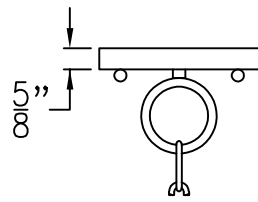

BASKET WEAVE GRANDE CHAIN HUNG PENDANT

Quad Candelabra
Comes standard w/
6' of chain

Front View

Ceiling Canopy

Lights are hand crafted
Dimensions may vary by 1/4"

Basket Weave Grande Chain Hung Pendant	
St. James LIGHTING	
SCALE: N.T.S.	DRAFT: B. Vial
FILE: BASKET	APP'D: J. Ragan
JOB: X	DATE: 12/27/19