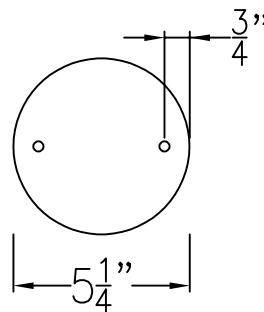

BASKET WEAVE GRANDE CHAIN HUNG PENDANT

Quad Candelabra
Comes standard w/
6' of chain

Front View

Ceiling Canopy

Lights are hand crafted
Dimensions may vary by 1/4"

Basket Weave Grande Chain Hung Pendant	
St. James LIGHTING	
SCALE: N.T.S.	DRAFT: B. Vial
FILE: BASKET	APP'D: J. Ragan
JOB: X	DATE: 12/27/19