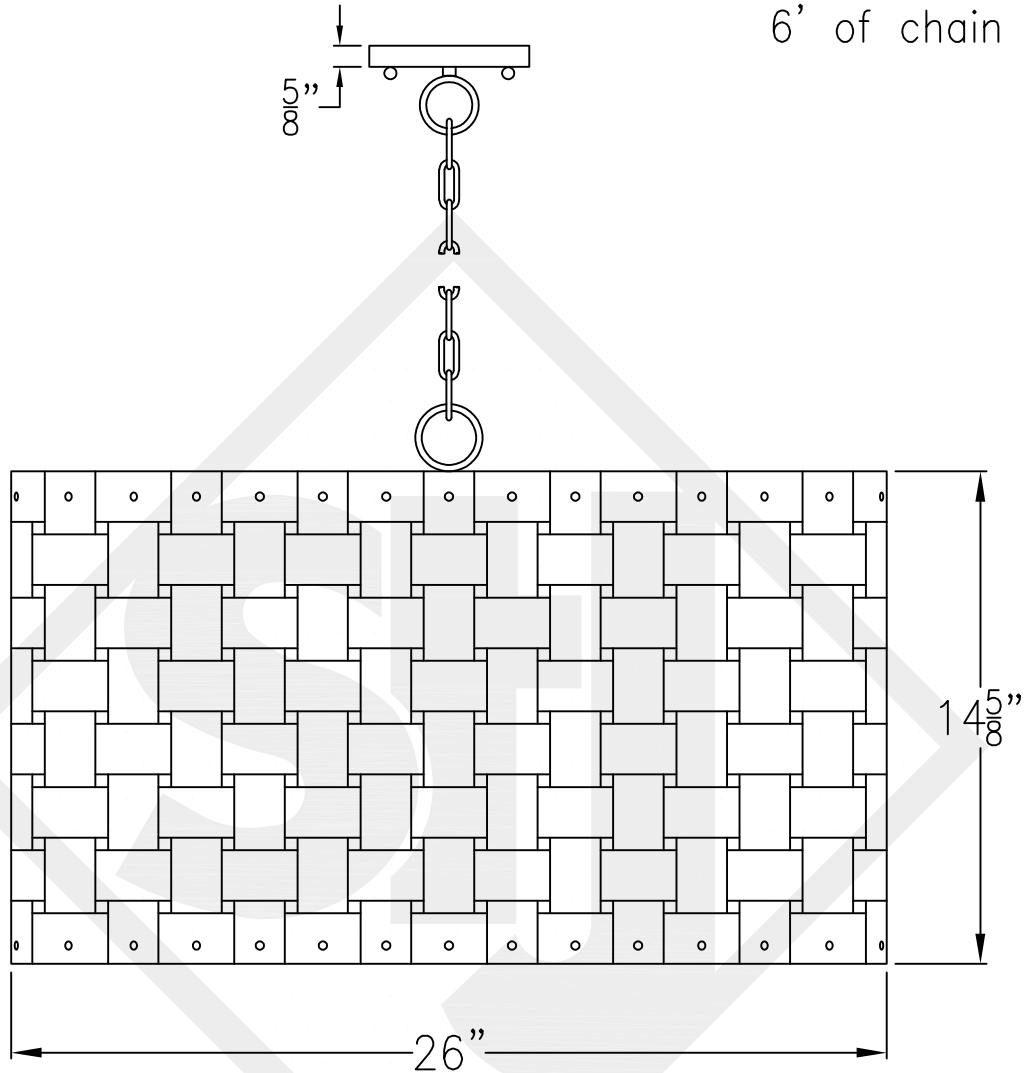

BASKET WEAVE LARGE CHAIN HUNG PENDANT

Triple Candelabra
Comes standard w/
6' of chain

Front View

Ceiling Canopy

Lights are hand crafted
Dimensions may vary by 1/4"

Basket Weave Large	
St. James LIGHTING	
SCALE: N.T.S.	DRAFT: B. Vidal
FILE: BASKET	APP'D: J. Ragan
JOB: X	DATE: 10/26/17