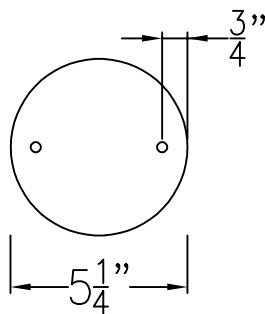

BASKET WEAVE LARGE CHAIN HUNG PENDANT

Triple Candelabra
Comes standard w/
6' of chain

Front View

Ceiling Canopy

Lights are hand crafted
Dimensions may vary by 1/4"

Basket Weave Large	
St. James LIGHTING	
SCALE: N.T.S.	DRAFT: B. Vidal
FILE: BASKET	APP'D: J. Ragan
JOB: X	DATE: 10/26/17