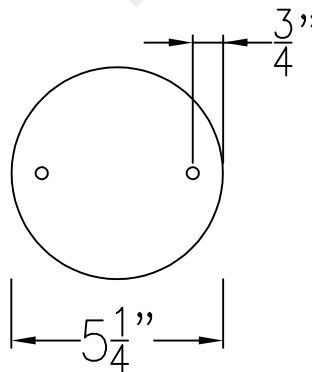

BASKET WEAVE MEDIUM CHAIN HUNG PENDANT

Triple Candelabra
Comes standard w/
6' of chain

Front View

Ceiling Canopy

Lights are hand crafted
Dimensions may vary by 1/4"

| | |
|------------------------|-----------------|
| Basket Weave Medium | |
| St. James LIGHTING | |
| SCALE: N.T.S. | DRAFT: B. Vial |
| FILE: BASKET | APP'D: J. Ragan |
| JOB: X | DATE: 12/27/19 |