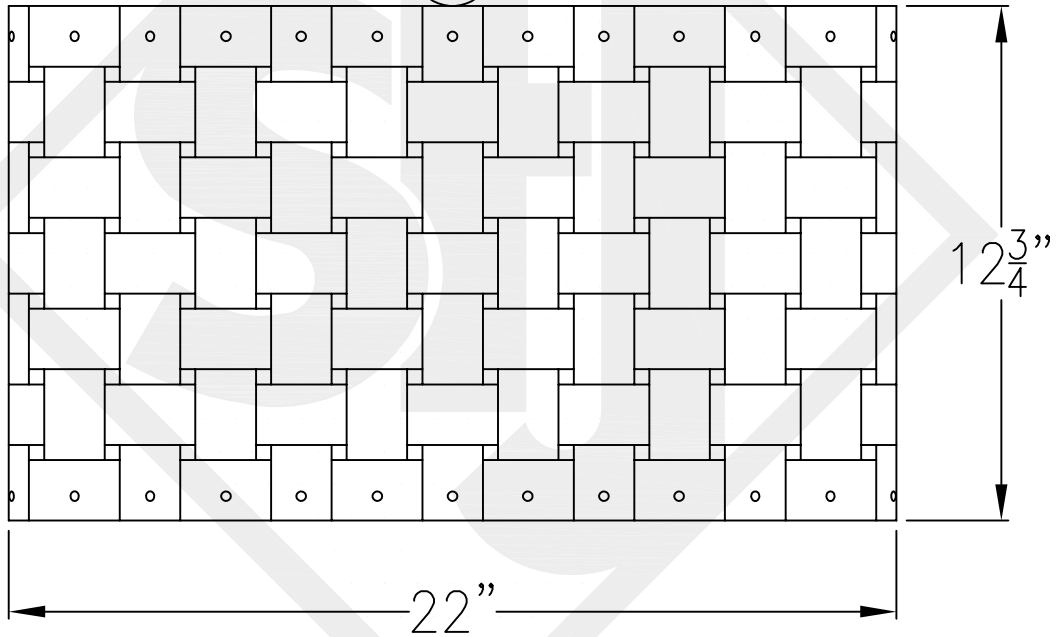

BASKET WEAVE MEDIUM CHAIN HUNG PENDANT

Triple Candelabra
Comes standard w/
6' of chain

Front View

Ceiling Canopy

Lights are hand crafted
Dimensions may vary by 1/4"

| | |
|------------------------|-----------------|
| Basket Weave Medium | |
| St. James LIGHTING | |
| SCALE: N.T.S. | DRAFT: B. Vial |
| FILE: BASKET | APP'D: J. Ragan |
| JOB: X | DATE: 12/27/19 |