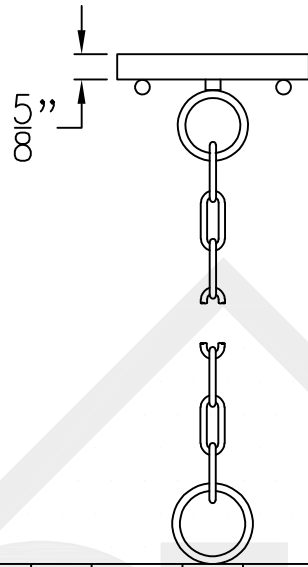

BASKET WEAVE MEDIUM CHAIN HUNG PENDANT

Triple Candelabra
Comes standard w/
6' of chain

Front View

Ceiling Canopy

Lights are hand crafted
Dimensions may vary by 1/4"

| | |
|------------------------|-----------------|
| Basket Weave Medium | |
| St. James LIGHTING | |
| SCALE: N.T.S. | DRAFT: B. Vial |
| FILE: BASKET | APP'D: J. Ragan |
| JOB: X | DATE: 12/27/19 |