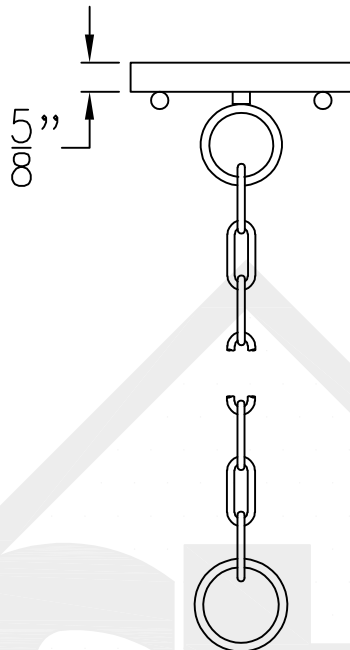

BASKET WEAVE MINI CHAIN HUNG PENDANT

Single Edison
Comes standard w/
6' of chain

Front View

Ceiling Canopy

Lights are hand crafted
Dimensions may vary by 1/4"

Basket Weave Mini	
St. James LIGHTING	
SCALE: N.T.S.	DRAFT: B. Vial
FILE: BASKET	APP'D: J. Ragan
JOB: X	DATE: 12/30/19