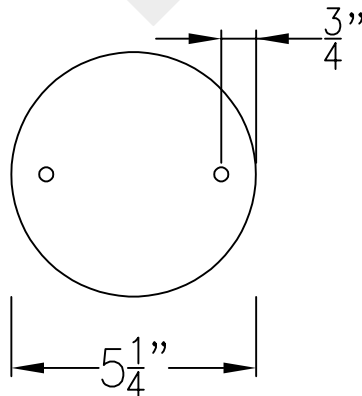

BASKET WEAVE MINI CHAIN HUNG PENDANT

Single Edison
Comes standard w/
6' of chain

Front View

Ceiling Canopy

Lights are hand crafted
Dimensions may vary by 1/4"

Basket Weave Mini	
St. James LIGHTING	
SCALE: N.T.S.	DRAFT: B. Vial
FILE: BASKET	APP'D: J. Ragan
JOB: X	DATE: 12/30/19