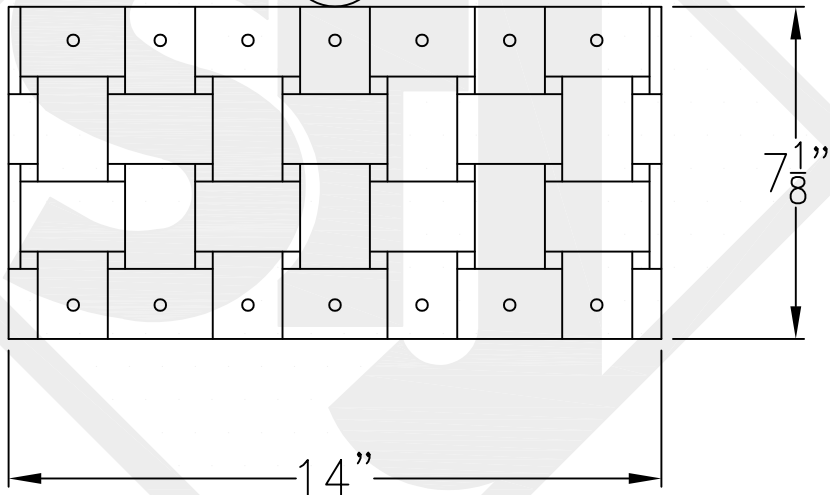

BASKET WEAVE MINI CHAIN HUNG PENDANT

Single Edison
Comes standard w/
6' of chain

Front View

Ceiling Canopy

Lights are hand crafted
Dimensions may vary by 1/4"

Basket Weave Mini	
St. James LIGHTING	
SCALE: N.T.S.	DRAFT: B. Vial
FILE: BASKET	APP'D: J. Ragan
JOB: X	DATE: 12/30/19