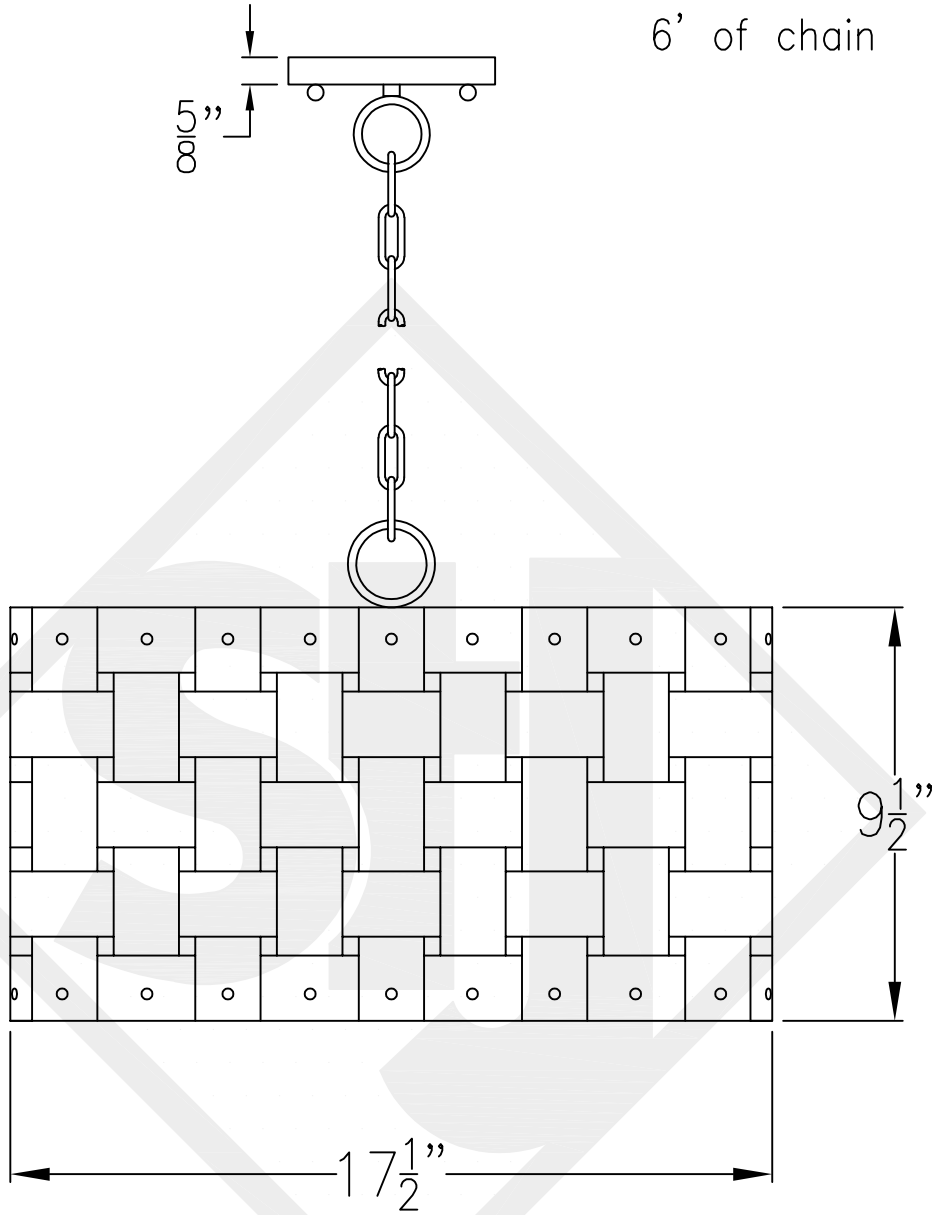

BASKET WEAVE SMALL CHAIN HUNG PENDANT

Single Edison
Comes standard w/
6' of chain

Front View

Ceiling Canopy

Lights are hand crafted
Dimensions may vary by 1/4"

Basket Weave Small	
St. James LIGHTING	
SCALE: N.T.S.	DRAFT: B. Vidal
FILE: BASKET	APP'D: J. Ragan
JOB: X	DATE: 10/26/17