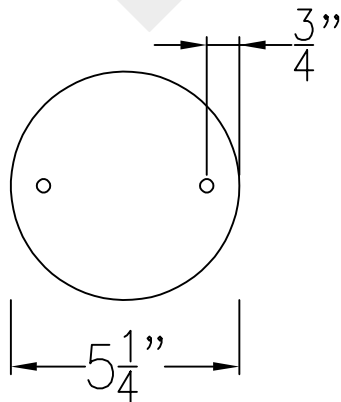

BASKET WEAVE SMALL CHAIN HUNG PENDANT

Single Edison
Comes standard w/
6' of chain

Front View

Ceiling Canopy

Lights are hand crafted
Dimensions may vary by 1/4"

Basket Weave Small	
St. James LIGHTING	
SCALE: N.T.S.	DRAFT: B. Vidal
FILE: BASKET	APP'D: J. Ragan
JOB: X	DATE: 10/26/17