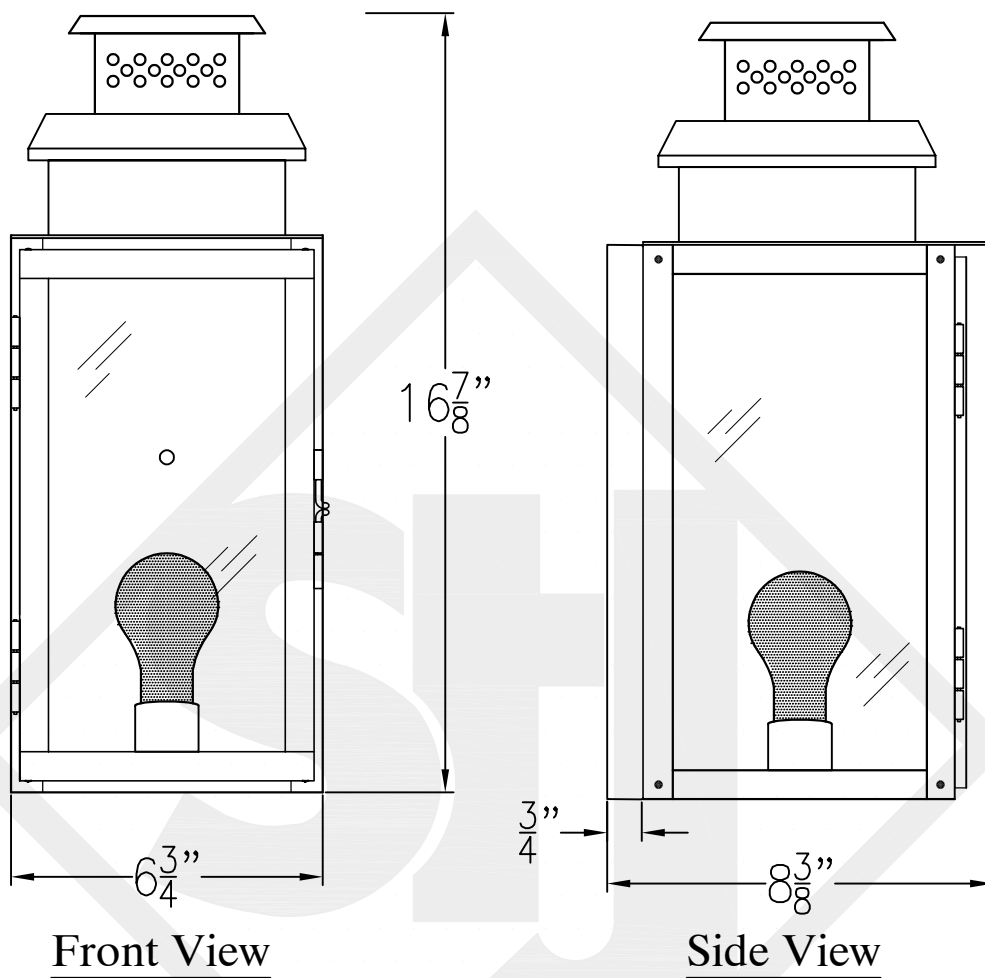

CHICAGO MINI COPPER WALL BRACKET

Front View

Side View

Backplate

Lights are hand crafted
Dimensions may vary by 1/4"

Chicago Mini Copper Wall Bracket	
 St. James LIGHTING	
SCALE: N.T.S.	DRAFT: B. Vial
FILE: SARS	APP'D: J. Ragan
JOB: X	DATE: 01/03/20

CHICAGO MINI STEEL WALL BRACKET

Backplate

Mini not available in Gas
Lights are hand crafted
Dimensions may vary by 1/4"

Chicago Mini Steel Wall Bracket	
St. James LIGHTING	
SCALE: N.T.S.	DRAFT: B. Vial
FILE: SARS	APP'D: J. Ragan
JOB: X	DATE: 12/30/19

CHICAGO MINI COPPER POST MOUNT

Front View

Side View

Fits over 3" post
Black & White to
power source

Mini not available in Gas
Lights are hand crafted
Dimensions may vary by 1/4"

Chicago Mini Copper Post	
St. James LIGHTING	
SCALE: N.T.S.	DRAFT: B. Vial
FILE: SARS	APP'D: J. Ragan
JOB: X	DATE: 12/30/19

CHICAGO MINI CHAIN HUNG PENDANT

Comes standard w/
6' of chain

Front View

Smooth(+) & Ribbed(-)
to power source

Ceiling Canopy

Mini not available in Gas
Lights are hand crafted
Dimensions may vary by 1/4"

Chicago Mini Chain Hung Pendant	
	St. James LIGHTING
SCALE: N.T.S.	DRAFT: B. Vial
FILE: SARS	APP'D: J. Ragan
JOB: X	DATE: 12/31/19