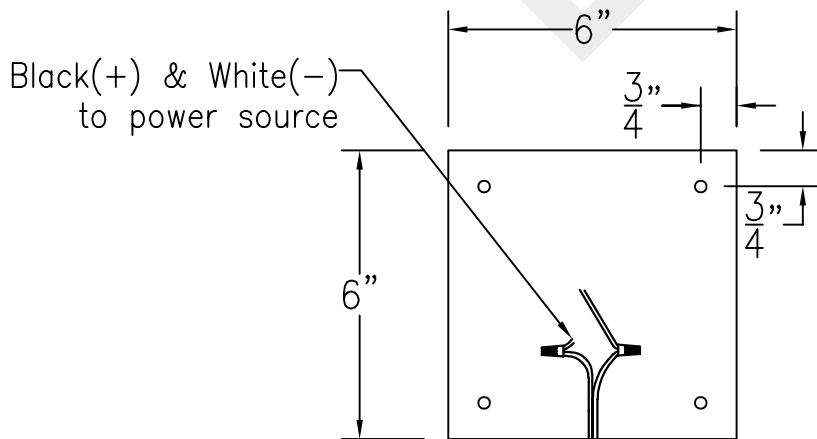

CHICAGO MINI COPPER WALL BRACKET

Front View

Side View

Backplate

Lights are hand crafted
Dimensions may vary by 1/4"

Chicago Mini Copper Wall Bracket	
 St. James LIGHTING	
SCALE: N.T.S.	DRAFT: B. Vial
FILE: SARS	APP'D: J. Ragan
JOB: X	DATE: 01/03/20

CHICAGO MINI STEEL WALL BRACKET

Backplate

Mini not available in Gas
Lights are hand crafted
Dimensions may vary by 1/4"

Chicago Mini Steel Wall Bracket	
St. James LIGHTING	
SCALE: N.T.S.	DRAFT: B. Vial
FILE: SARS	APP'D: J. Ragan
JOB: X	DATE: 12/30/19

CHICAGO MINI COPPER POST MOUNT

Front View

Side View

Fits over 3" post
Black & White to
power source

Mini not available in Gas
Lights are hand crafted
Dimensions may vary by 1/4"

Chicago Mini Copper Post	
St. James LIGHTING	
SCALE: N.T.S.	DRAFT: B. Vial
FILE: SARS	APP'D: J. Ragan
JOB: X	DATE: 12/30/19

CHICAGO MINI CHAIN HUNG PENDANT

Comes standard w/
6' of chain

Front View

Smooth(+) & Ribbed(-)
to power source

Ceiling Canopy

Mini not available in Gas
Lights are hand crafted
Dimensions may vary by 1/4"

Chicago Mini Chain Hung Pendant	
	St. James LIGHTING
SCALE: N.T.S.	DRAFT: B. Vial
FILE: SARS	APP'D: J. Ragan
JOB: X	DATE: 12/31/19