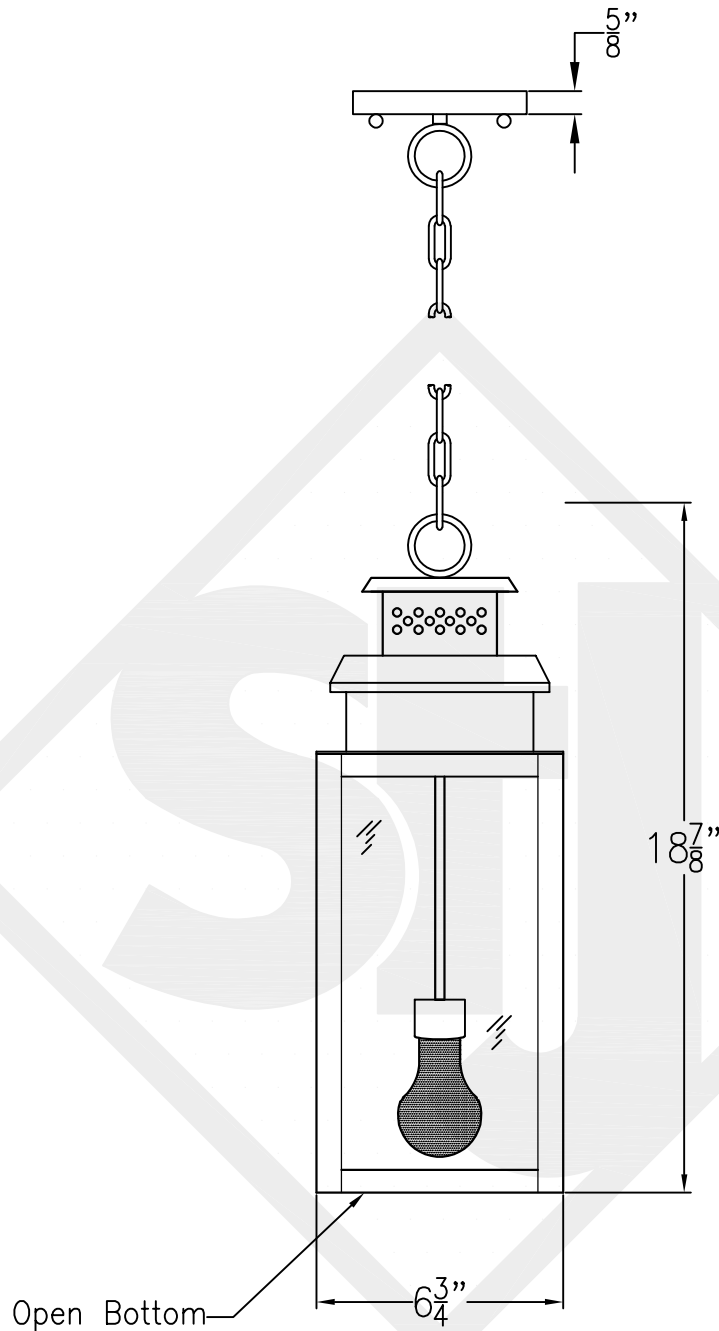

CHICAGO MINI COPPER WALL BRACKET

Front View

Side View

Backplate

Lights are hand crafted
Dimensions may vary by 1/4"

Chicago Mini Copper Wall Bracket	
 St. James LIGHTING	
SCALE: N.T.S.	DRAFT: B. Vial
FILE: SARS	APP'D: J. Ragan
JOB: X	DATE: 01/03/20

CHICAGO MINI COPPER POST MOUNT

Front View

Side View

Fits over 3" post
Black & White to
power source

Mini not available in Gas
Lights are hand crafted
Dimensions may vary by 1/4"

Chicago Mini Copper Post	
St. James LIGHTING	
SCALE: N.T.S.	DRAFT: B. Vial
FILE: SARS	APP'D: J. Ragan
JOB: X	DATE: 12/30/19

CHICAGO MINI CEILING MOUNT FULL YOKE

Front View

Side View

Ceiling Mount

Mini not available in Gas
Lights are hand crafted
Dimensions may vary by 1/4"

Chicago Mini Ceiling Mount Full Yoke	
	St. James LIGHTING
SCALE: N.T.S.	DRAFT: B. Vial
FILE: SARS	APP'D: J. Ragan
JOB: X	DATE: 02/19/20

CHICAGO MINI CHAIN HUNG PENDANT

Comes standard w/
6' of chain

Front View

Smooth(+) & Ribbed(-)
to power source

Ceiling Canopy

Mini not available in Gas
Lights are hand crafted
Dimensions may vary by 1/4"

Chicago Mini Chain Hung Pendant	
	St. James LIGHTING
SCALE: N.T.S.	DRAFT: B. Vial
FILE: SARS	APP'D: J. Ragan
JOB: X	DATE: 12/31/19