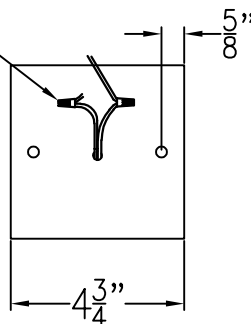

CHICAGO MINI COPPER POST MOUNT

Front View

Side View

Fits over 3" post
Black & White to
power source

Mini not available in Gas
Lights are hand crafted
Dimensions may vary by 1/4"

Chicago Mini Copper Post	
St. James LIGHTING	
SCALE: N.T.S.	DRAFT: B. Vial
FILE: SARS	APP'D: J. Ragan
JOB: X	DATE: 12/30/19

CHICAGO MINI CEILING MOUNT HALF YOKE

Mini not available in Gas
Lights are hand crafted
Dimensions may vary by 1/4"

Chicago Mini Ceiling Mount Half Yoke	
 St. James LIGHTING	
SCALE: N.T.S.	DRAFT: B. Vial
FILE: SARS	APP'D: J. Ragan
JOB: X	DATE: 03/06/20

CHICAGO MINI CEILING MOUNT FULL YOKE

Front View

Side View

Ceiling Mount

Mini not available in Gas
Lights are hand crafted
Dimensions may vary by 1/4"

Chicago Mini Ceiling Mount Full Yoke	
	St. James LIGHTING
SCALE: N.T.S.	DRAFT: B. Vial
FILE: SARS	APP'D: J. Ragan
JOB: X	DATE: 02/19/20

CHICAGO MINI CHAIN HUNG PENDANT

Comes standard w/
6' of chain

Front View

Smooth(+) & Ribbed(-)
to power source

Ceiling Canopy

Mini not available in Gas
Lights are hand crafted
Dimensions may vary by 1/4"

Chicago Mini Chain Hung Pendant	
	St. James LIGHTING
SCALE: N.T.S.	DRAFT: B. Vial
FILE: SARS	APP'D: J. Ragan
JOB: X	DATE: 12/31/19