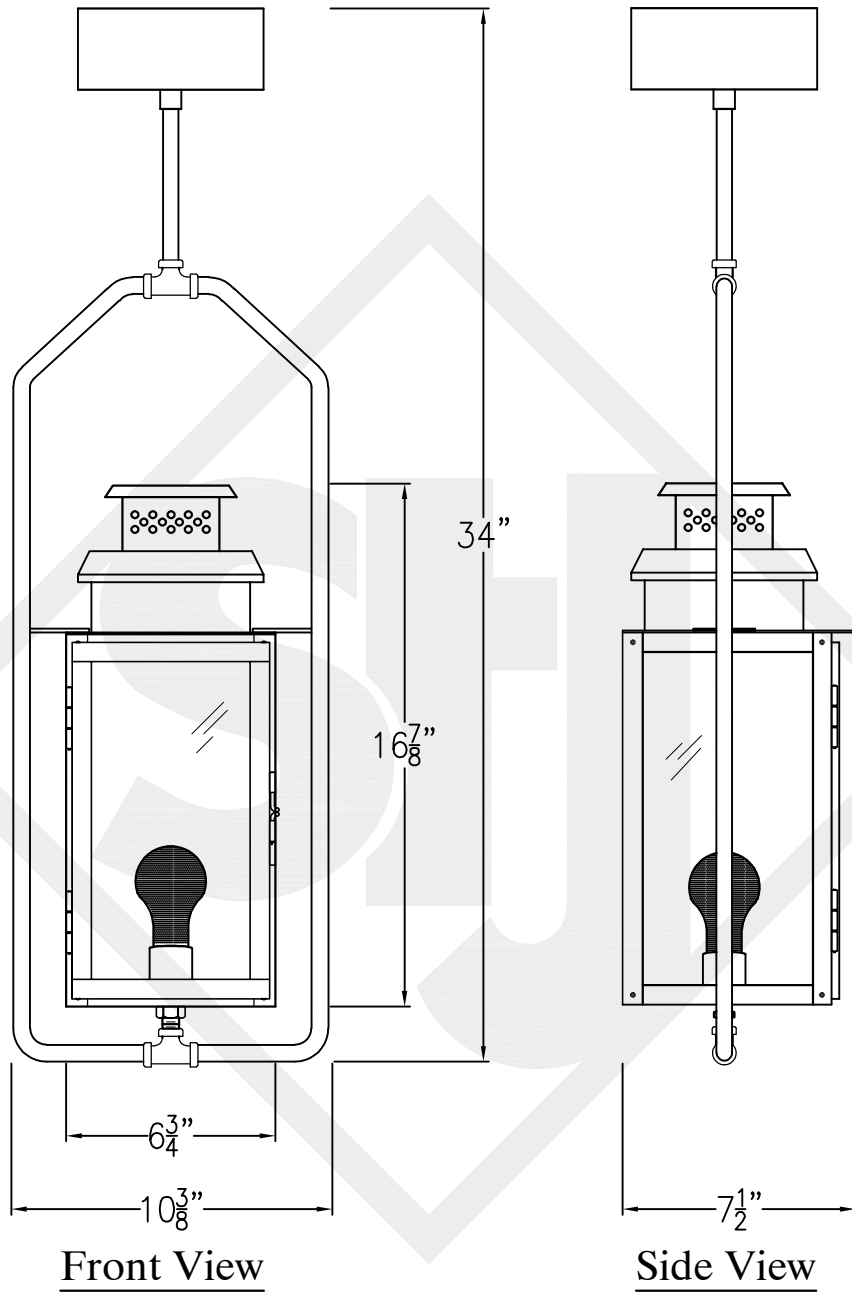

CHICAGO MINI CEILING MOUNT FULL YOKE