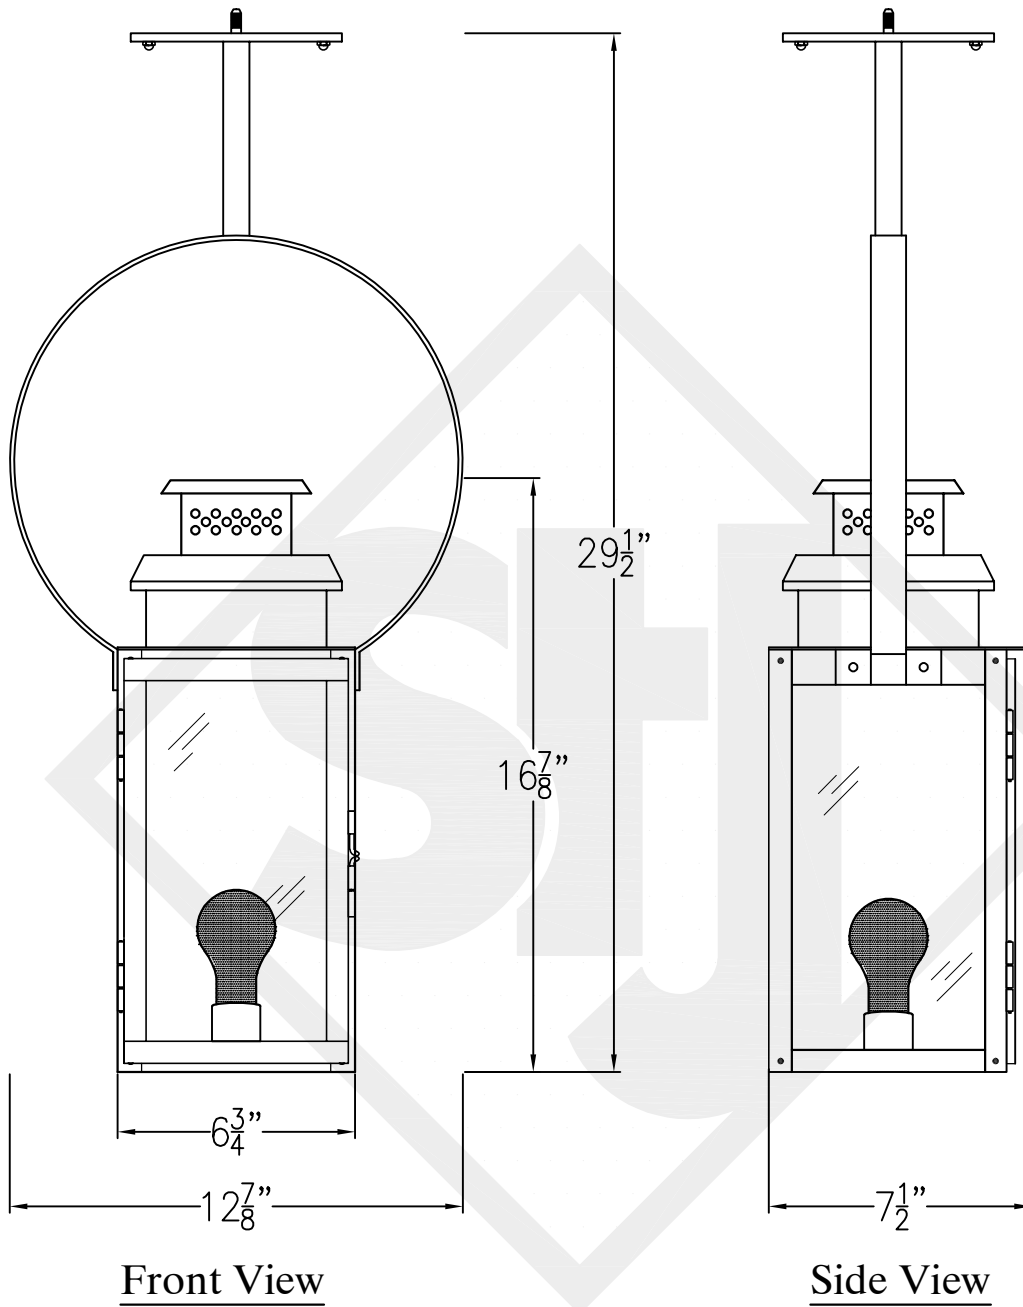

CHICAGO MINI COPPER WALL BRACKET

Front View

Side View

Backplate

Lights are hand crafted
Dimensions may vary by 1/4"

Chicago Mini Copper Wall Bracket	
 St. James LIGHTING	
SCALE: N.T.S.	DRAFT: B. Vial
FILE: SARS	APP'D: J. Ragan
JOB: X	DATE: 01/03/20

CHICAGO MINI STEEL WALL BRACKET

Backplate

Mini not available in Gas
Lights are hand crafted
Dimensions may vary by 1/4"

Chicago Mini Steel Wall Bracket	
St. James LIGHTING	
SCALE: N.T.S.	DRAFT: B. Vial
FILE: SARS	APP'D: J. Ragan
JOB: X	DATE: 12/30/19

CHICAGO MINI COPPER POST MOUNT

Front View

Side View

Fits over 3" post
Black & White to
power source

Mini not available in Gas
Lights are hand crafted
Dimensions may vary by 1/4"

Chicago Mini Copper Post	
St. James LIGHTING	
SCALE: N.T.S.	DRAFT: B. Vial
FILE: SARS	APP'D: J. Ragan
JOB: X	DATE: 12/30/19

CHICAGO MINI CEILING MOUNT HALF YOKE

Mini not available in Gas
Lights are hand crafted
Dimensions may vary by 1/4"

Chicago Mini Ceiling Mount Half Yoke	
 St. James LIGHTING	
SCALE: N.T.S.	DRAFT: B. Vial
FILE: SARS	APP'D: J. Ragan
JOB: X	DATE: 03/06/20