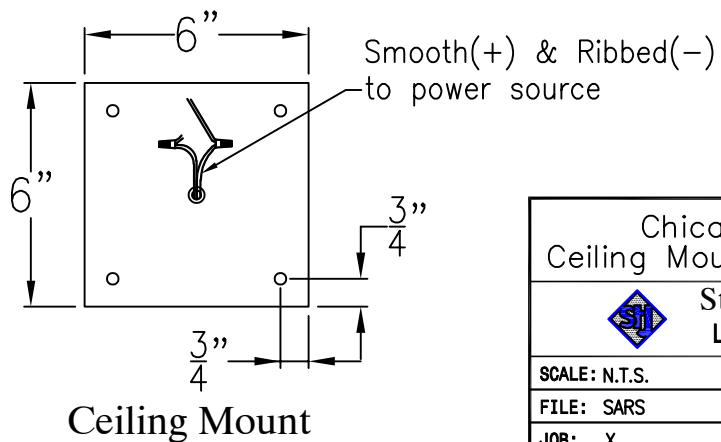

CHICAGO MINI STEEL WALL BRACKET

Backplate

Mini not available in Gas
Lights are hand crafted
Dimensions may vary by 1/4"

Chicago Mini Steel Wall Bracket	
St. James LIGHTING	
SCALE: N.T.S.	DRAFT: B. Vial
FILE: SARS	APP'D: J. Ragan
JOB: X	DATE: 12/30/19

CHICAGO MINI COPPER POST MOUNT

Front View

Side View

Fits over 3" post
Black & White to
power source

Mini not available in Gas
Lights are hand crafted
Dimensions may vary by 1/4"

Chicago Mini Copper Post	
St. James LIGHTING	
SCALE: N.T.S.	DRAFT: B. Vial
FILE: SARS	APP'D: J. Ragan
JOB: X	DATE: 12/30/19

CHICAGO MINI CEILING MOUNT HALF YOKE

Mini not available in Gas
Lights are hand crafted
Dimensions may vary by 1/4"

Chicago Mini Ceiling Mount Half Yoke	
 St. James LIGHTING	
SCALE: N.T.S.	DRAFT: B. Vial
FILE: SARS	APP'D: J. Ragan
JOB: X	DATE: 03/06/20

CHICAGO MINI CHAIN HUNG PENDANT

Comes standard w/
6' of chain

Front View

Smooth(+) & Ribbed(-)
to power source

Ceiling Canopy

Mini not available in Gas
Lights are hand crafted
Dimensions may vary by 1/4"

Chicago Mini Chain Hung Pendant	
	St. James LIGHTING
SCALE: N.T.S.	DRAFT: B. Vial
FILE: SARS	APP'D: J. Ragan
JOB: X	DATE: 12/31/19