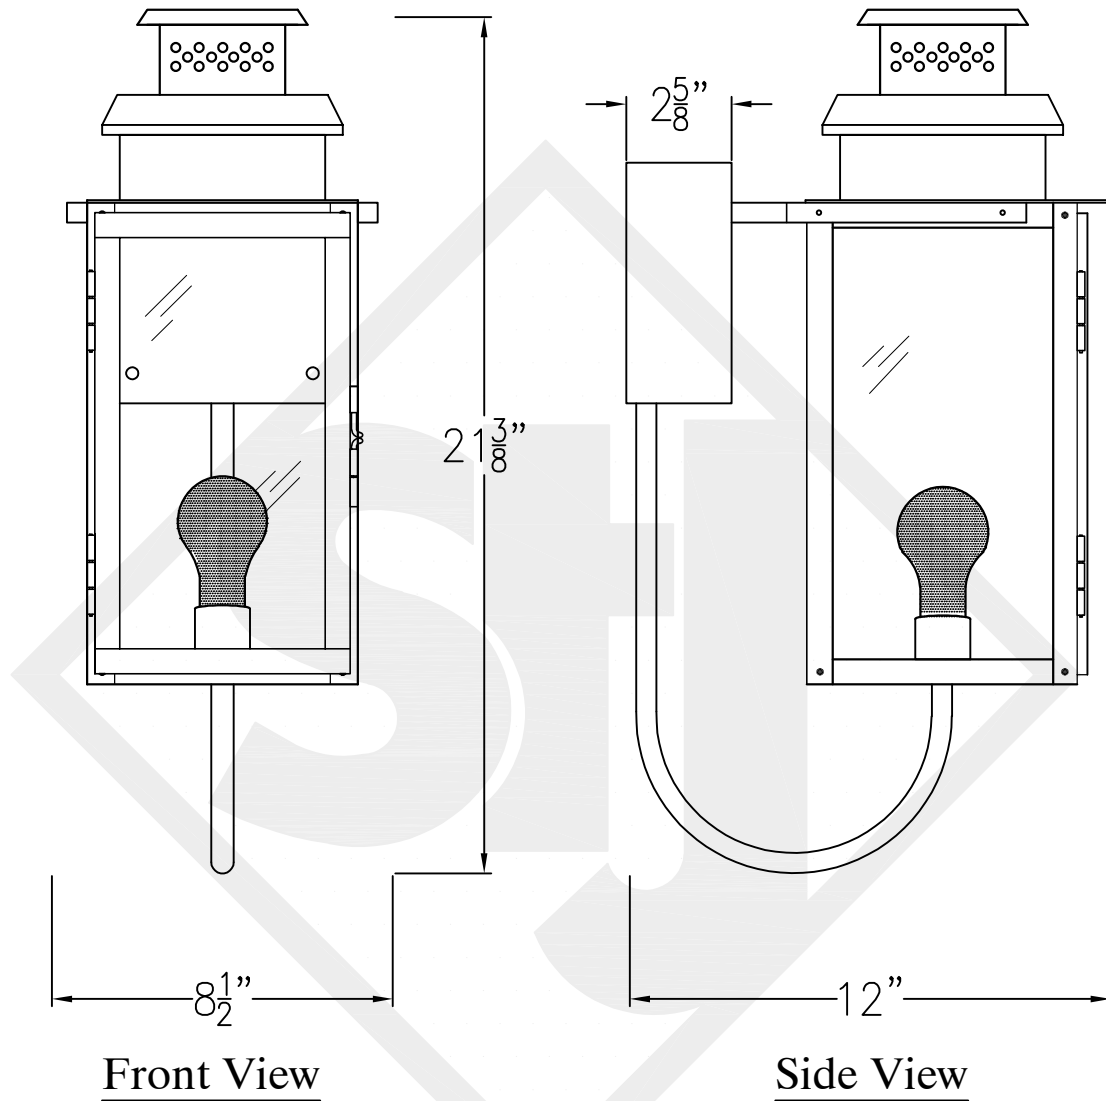

CHICAGO MINI COPPER WALL BRACKET

Front View

Side View

Backplate

Lights are hand crafted
Dimensions may vary by 1/4"

Chicago Mini Copper Wall Bracket	
 St. James LIGHTING	
SCALE: N.T.S.	DRAFT: B. Vial
FILE: SARS	APP'D: J. Ragan
JOB: X	DATE: 01/03/20

CHICAGO MINI STEEL WALL BRACKET

Backplate

Mini not available in Gas
Lights are hand crafted
Dimensions may vary by 1/4"

Chicago Mini Steel Wall Bracket	
St. James LIGHTING	
SCALE: N.T.S.	DRAFT: B. Vial
FILE: SARS	APP'D: J. Ragan
JOB: X	DATE: 12/30/19

CHICAGO MINI COPPER POST MOUNT

Front View

Side View

Fits over 3" post
Black & White to
power source

Mini not available in Gas
Lights are hand crafted
Dimensions may vary by 1/4"

Chicago Mini Copper Post	
St. James LIGHTING	
SCALE: N.T.S.	DRAFT: B. Vial
FILE: SARS	APP'D: J. Ragan
JOB: X	DATE: 12/30/19

CHICAGO MINI CHAIN HUNG PENDANT

Comes standard w/
6' of chain

Front View

Smooth(+) & Ribbed(-)
to power source

Ceiling Canopy

Mini not available in Gas
Lights are hand crafted
Dimensions may vary by 1/4"

Chicago Mini Chain Hung Pendant	
	St. James LIGHTING
SCALE: N.T.S.	DRAFT: B. Vial
FILE: SARS	APP'D: J. Ragan
JOB: X	DATE: 12/31/19