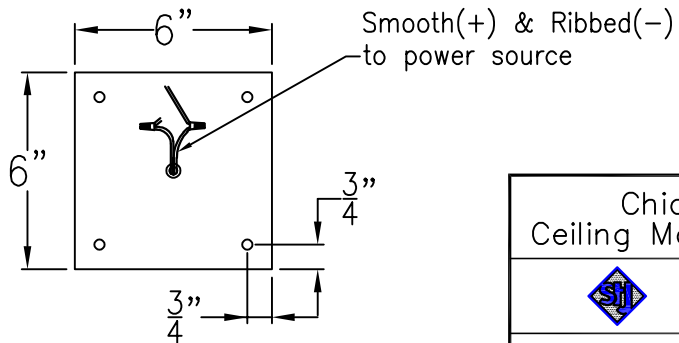

CHICAGO MINI COPPER POST MOUNT

Front View

Side View

Fits over 3" post
Black & White to
power source

Mini not available in Gas
Lights are hand crafted
Dimensions may vary by 1/4"

Chicago Mini Copper Post	
St. James LIGHTING	
SCALE: N.T.S.	DRAFT: B. Vial
FILE: SARS	APP'D: J. Ragan
JOB: X	DATE: 12/30/19

CHICAGO MINI CEILING MOUNT HALF YOKE

Mini not available in Gas
Lights are hand crafted
Dimensions may vary by 1/4"

Chicago Mini Ceiling Mount Half Yoke	
 St. James LIGHTING	
SCALE: N.T.S.	DRAFT: B. Vial
FILE: SARS	APP'D: J. Ragan
JOB: X	DATE: 03/06/20

CHICAGO MINI CEILING MOUNT FULL YOKE

Front View

Side View

Ceiling Mount

Mini not available in Gas
Lights are hand crafted
Dimensions may vary by 1/4"

Chicago Mini Ceiling Mount Full Yoke	
	St. James LIGHTING
SCALE: N.T.S.	DRAFT: B. Vial
FILE: SARS	APP'D: J. Ragan
JOB: X	DATE: 02/19/20

CHICAGO MINI CHAIN HUNG PENDANT

Comes standard w/
6' of chain

Front View

Smooth(+) & Ribbed(-)
to power source

Ceiling Canopy

Mini not available in Gas
Lights are hand crafted
Dimensions may vary by 1/4"

Chicago Mini Chain Hung Pendant	
	St. James LIGHTING
SCALE: N.T.S.	DRAFT: B. Vial
FILE: SARS	APP'D: J. Ragan
JOB: X	DATE: 12/31/19