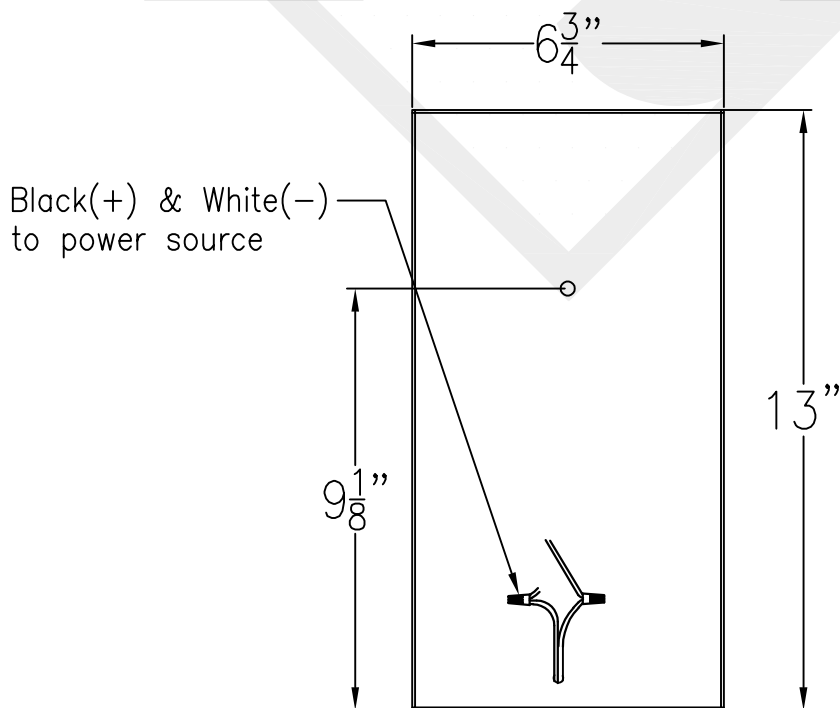

CHICAGO MINI COPPER WALL BRACKET

Front View

Side View

Backplate

Lights are hand crafted
Dimensions may vary by 1/4"

Chicago Mini Copper Wall Bracket	
 St. James LIGHTING	
SCALE: N.T.S.	DRAFT: B. Vial
FILE: SARS	APP'D: J. Ragan
JOB: X	DATE: 01/03/20

CHICAGO MINI STEEL WALL BRACKET

Backplate

Mini not available in Gas
Lights are hand crafted
Dimensions may vary by 1/4"

Chicago Mini Steel Wall Bracket	
St. James LIGHTING	
SCALE: N.T.S.	DRAFT: B. Vial
FILE: SARS	APP'D: J. Ragan
JOB: X	DATE: 12/30/19

CHICAGO MINI COPPER POST MOUNT

Front View

Side View

Fits over 3" post
Black & White to
power source

Mini not available in Gas
Lights are hand crafted
Dimensions may vary by 1/4"

Chicago Mini Copper Post	
St. James LIGHTING	
SCALE: N.T.S.	DRAFT: B. Vial
FILE: SARS	APP'D: J. Ragan
JOB: X	DATE: 12/30/19

CHICAGO MINI CHAIN HUNG PENDANT

Comes standard w/
6' of chain

Front View

Smooth(+) & Ribbed(-)
to power source

Ceiling Canopy

Mini not available in Gas
Lights are hand crafted
Dimensions may vary by 1/4"

Chicago Mini Chain Hung Pendant	
	St. James LIGHTING
SCALE: N.T.S.	DRAFT: B. Vial
FILE: SARS	APP'D: J. Ragan
JOB: X	DATE: 12/31/19