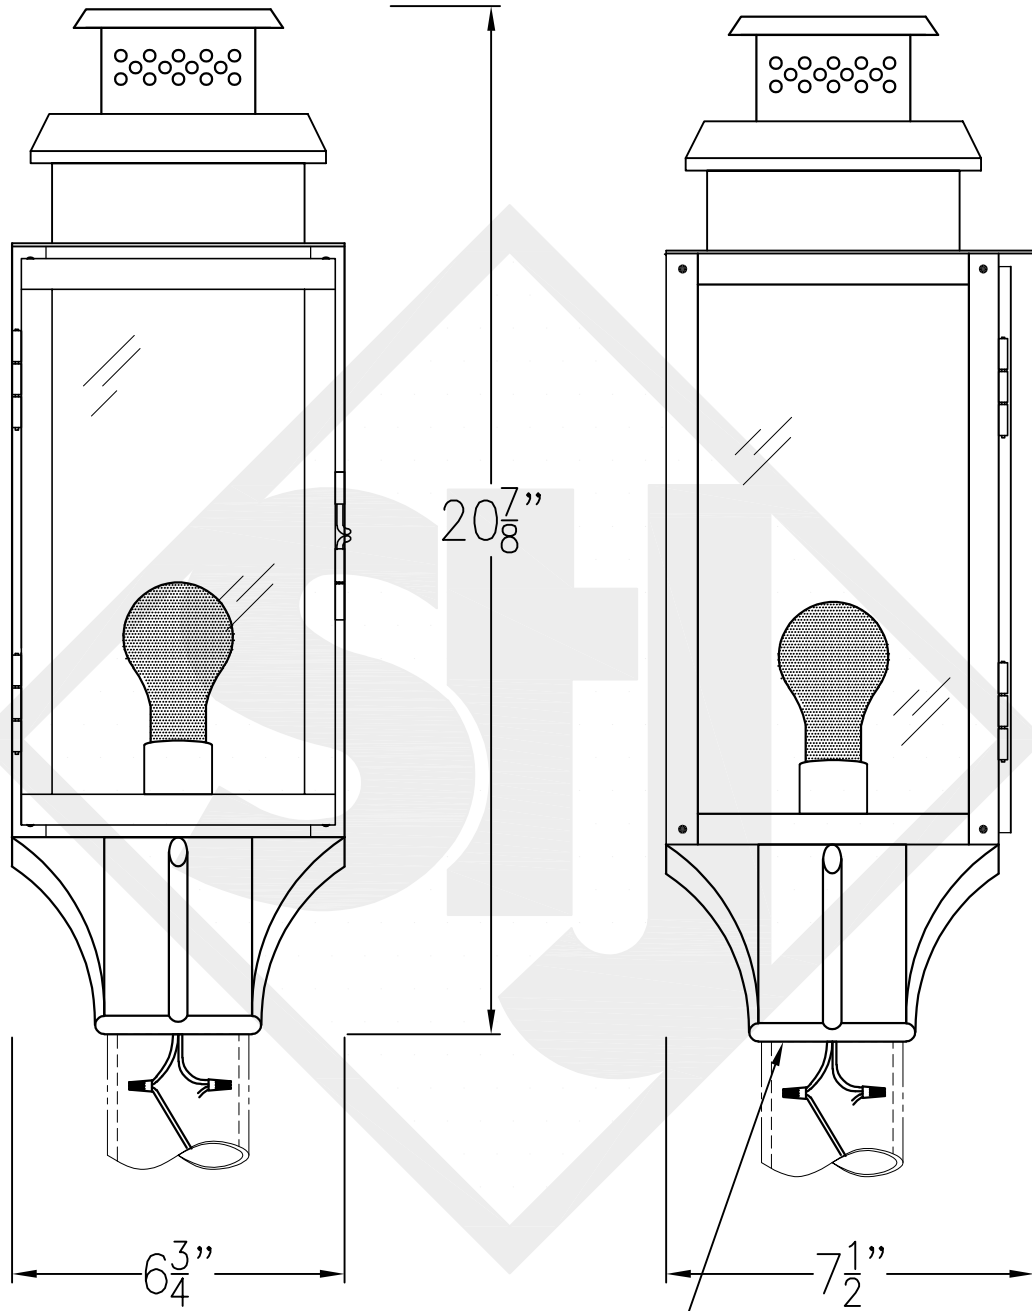

CHICAGO MINI COPPER WALL BRACKET

Front View

Side View

Backplate

Lights are hand crafted
Dimensions may vary by 1/4"

Chicago Mini Copper Wall Bracket	
 St. James LIGHTING	
SCALE: N.T.S.	DRAFT: B. Vial
FILE: SARS	APP'D: J. Ragan
JOB: X	DATE: 01/03/20

CHICAGO MINI STEEL WALL BRACKET

Backplate

Mini not available in Gas
Lights are hand crafted
Dimensions may vary by 1/4"

Chicago Mini Steel Wall Bracket	
St. James LIGHTING	
SCALE: N.T.S.	DRAFT: B. Vial
FILE: SARS	APP'D: J. Ragan
JOB: X	DATE: 12/30/19

CHICAGO MINI COPPER POST MOUNT

Front View

Side View

Fits over 3" post
Black & White to
power source

Mini not available in Gas
Lights are hand crafted
Dimensions may vary by 1/4"

Chicago Mini Copper Post	
St. James LIGHTING	
SCALE: N.T.S.	DRAFT: B. Vial
FILE: SARS	APP'D: J. Ragan
JOB: X	DATE: 12/30/19

CHICAGO MINI CEILING MOUNT HALF YOKE

Mini not available in Gas
Lights are hand crafted
Dimensions may vary by 1/4"

Chicago Mini Ceiling Mount Half Yoke	
 St. James LIGHTING	
SCALE: N.T.S.	DRAFT: B. Vial
FILE: SARS	APP'D: J. Ragan
JOB: X	DATE: 03/06/20