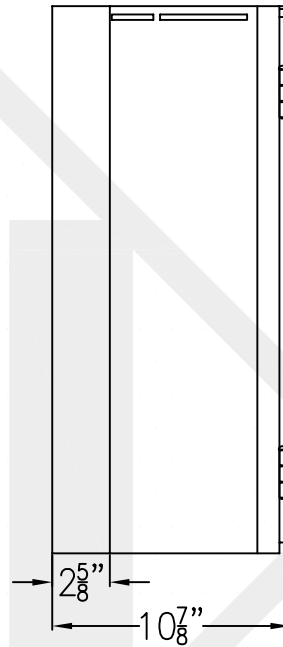

GEMINI GRANDE COPPER WALL BRACKET

Top View

Front View

Side View

Backplate

Lights are hand crafted
Dimensions may vary by 1/4"

Gemini Grande Copper Wall Bracket	
St. James LIGHTING	
SCALE: N.T.S.	DRAFT: B. Vial
FILE: GEMINI	APP'D: J. Ragan
JOB: X	DATE: 02/19/20