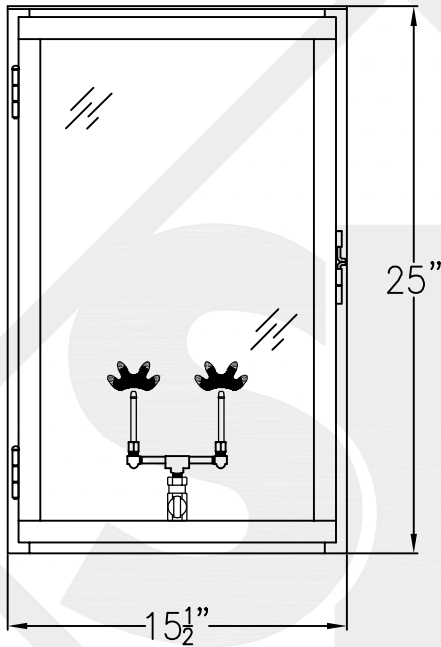

GEMINI GRANDE COPPER WALL BRACKET

Top View

Front View

Side View

Backplate

Lights are hand crafted
Dimensions may vary by 1/4"

Gemini Grande Copper Wall Bracket	
St. James LIGHTING	
SCALE: N.T.S.	DRAFT: B. Vial
FILE: GEMINI	APP'D: J. Ragan
JOB: X	DATE: 02/19/20