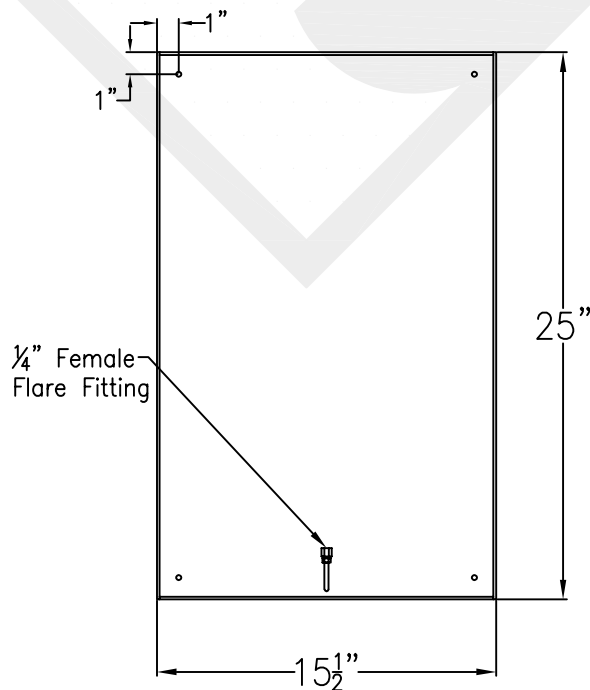

GEMINI GRANDE COPPER WALL BRACKET

Top View

Front View

Side View

Backplate

Lights are hand crafted
Dimensions may vary by 1/4"

Gemini Grande Copper Wall Bracket	
St. James LIGHTING	
SCALE: N.T.S.	DRAFT: B. Vial
FILE: GEMINI	APP'D: J. Ragan
JOB: X	DATE: 02/19/20