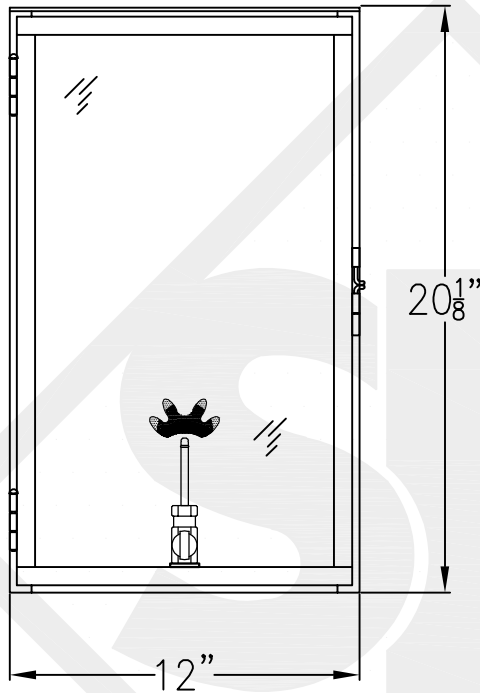

GEMINI LARGE COPPER WALL BRACKET

Top View

Front View

Side View

Backplate

Lights are hand crafted
Dimensions may vary by 1/4"

Gemini Large Copper Wall Bracket	
St. James LIGHTING	
SCALE: N.T.S.	DRAFT: B. Vial
FILE: WINL	APP'D: J. Ragan
JOB: X	DATE: 08/15/18