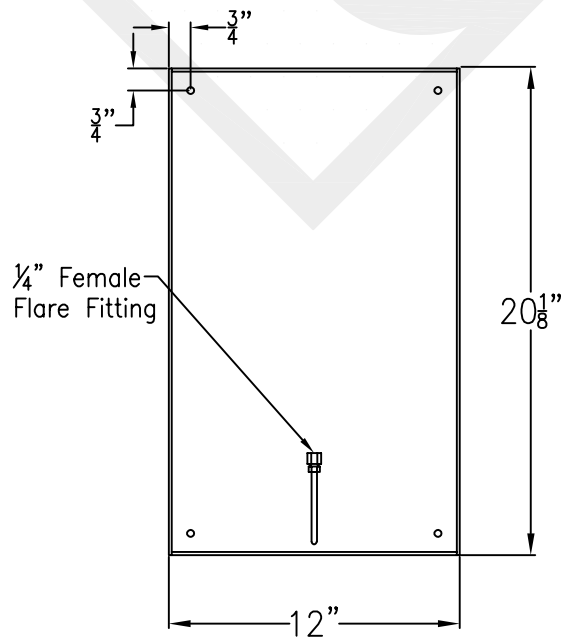

GEMINI LARGE COPPER WALL BRACKET

Top View

Front View

Side View

Backplate

Lights are hand crafted
Dimensions may vary by 1/4"

Gemini Large Copper Wall Bracket	
St. James LIGHTING	
SCALE: N.T.S.	DRAFT: B. Vial
FILE: WINL	APP'D: J. Ragan
JOB: X	DATE: 08/15/18