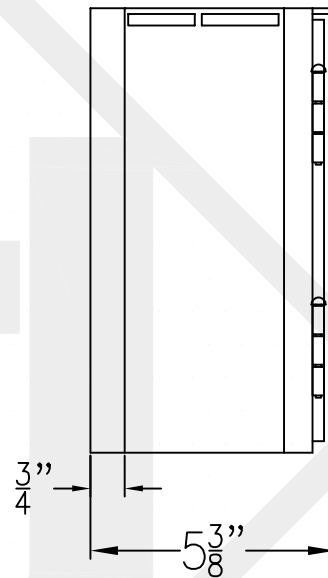

GEMINI MINI COPPER WALL BRACKET

Top View

Front View

Side View

Backplate

Lights are hand crafted
Dimensions may vary by 1/4"

Gemini Mini Copper Wall Bracket	
St. James LIGHTING	
SCALE: N.T.S.	DRAFT: B. Vial
FILE: GEMINI	APP'D: J. Ragan
JOB: X	DATE: 01/02/20