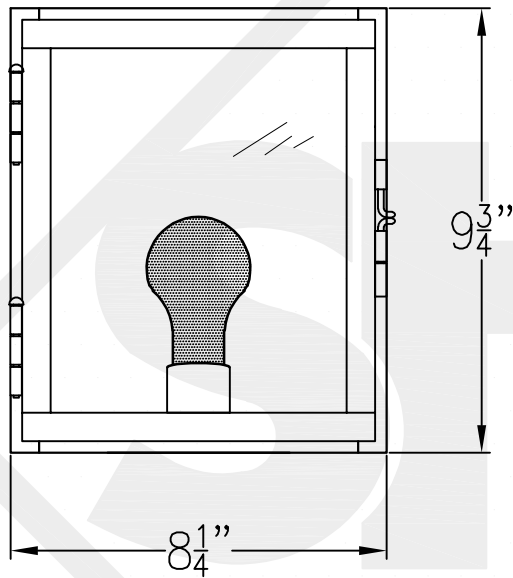

GEMINI MINI COPPER WALL BRACKET

Top View

Front View

Side View

Backplate

Lights are hand crafted
Dimensions may vary by 1/4"

Gemini Mini Copper Wall Bracket	
St. James LIGHTING	
SCALE: N.T.S.	DRAFT: B. Vial
FILE: GEMINI	APP'D: J. Ragan
JOB: X	DATE: 01/02/20