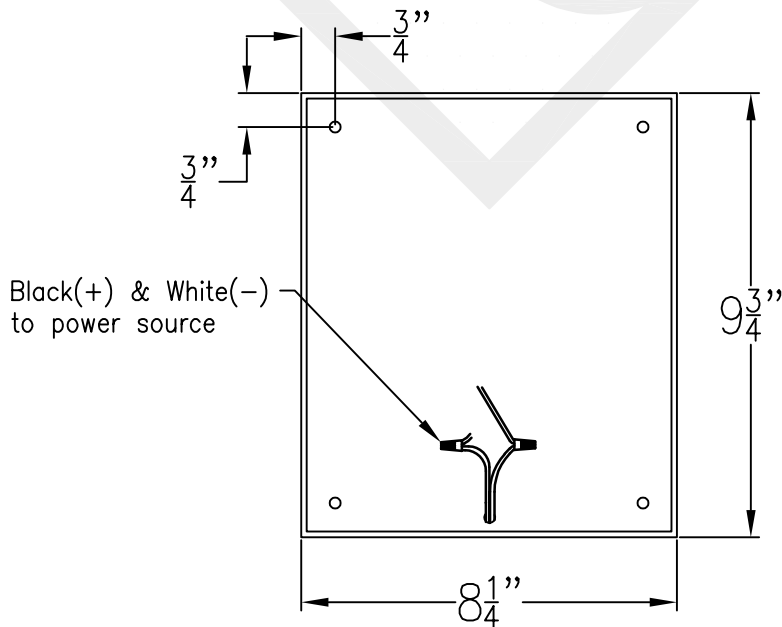

GEMINI MINI COPPER WALL BRACKET

Top View

Front View

Side View

Backplate

Lights are hand crafted
Dimensions may vary by 1/4"

Gemini Mini Copper Wall Bracket	
St. James LIGHTING	
SCALE: N.T.S.	DRAFT: B. Vial
FILE: GEMINI	APP'D: J. Ragan
JOB: X	DATE: 01/02/20