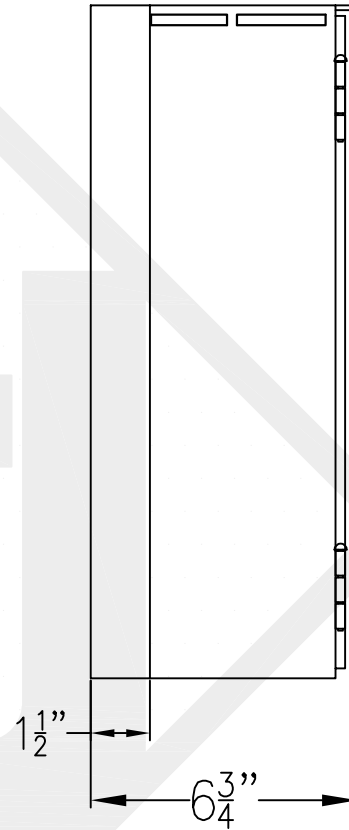

GEMINI MEDIUM COPPER WALL BRACKET

Top View

Front View

Side View

Backplate

Lights are hand crafted
Dimensions may vary by 1/4"

Gemini Medium Copper Wall Bracket	
St. James LIGHTING	
SCALE: N.T.S.	DRAFT: B. Vial
FILE: GEMINI	APP'D: J. Ragan
JOB: X	DATE: 02/19/20