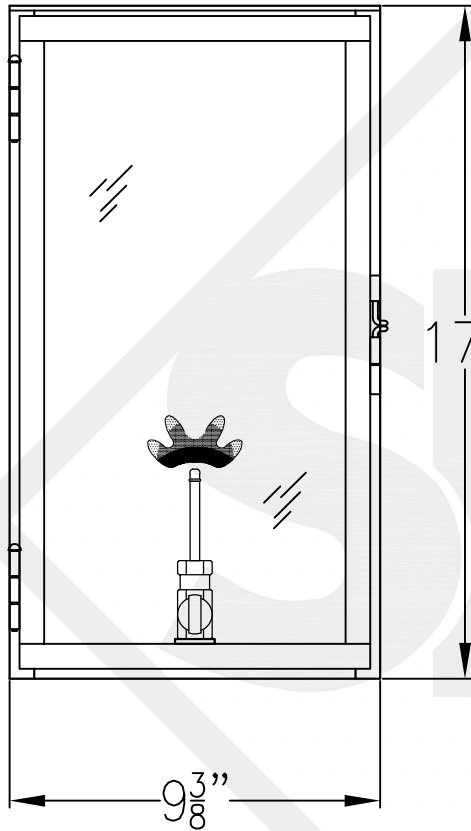

GEMINI MEDIUM COPPER WALL BRACKET

Top View

Front View

Side View

Backplate

Lights are hand crafted
Dimensions may vary by 1/4"

Gemini Medium Copper Wall Bracket	
St. James LIGHTING	
SCALE: N.T.S.	DRAFT: B. Vial
FILE: GEMINI	APP'D: J. Ragan
JOB: X	DATE: 02/19/20