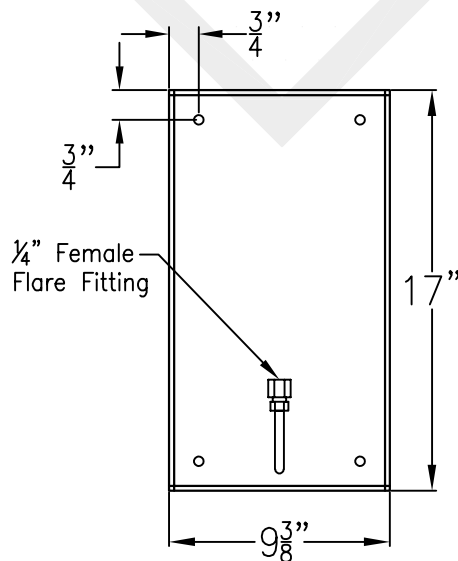

GEMINI MEDIUM COPPER WALL BRACKET

Top View

Front View

Side View

Backplate

Lights are hand crafted
Dimensions may vary by 1/4"

Gemini Medium Copper Wall Bracket	
St. James LIGHTING	
SCALE: N.T.S.	DRAFT: B. Vial
FILE: GEMINI	APP'D: J. Ragan
JOB: X	DATE: 02/19/20