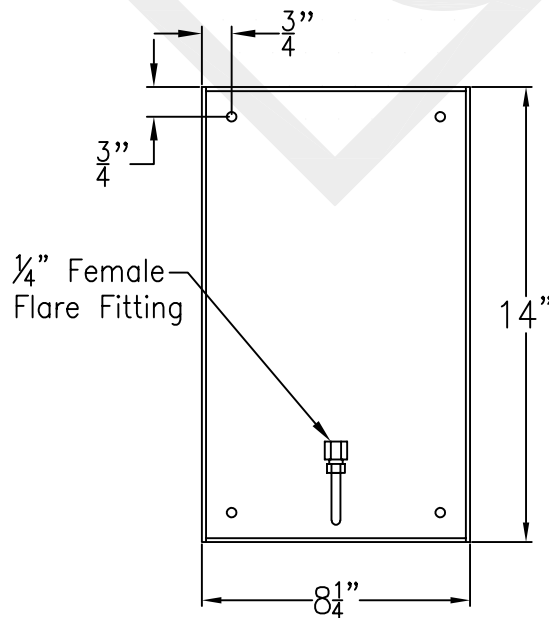

# GEMINI SMALL COPPER WALL BRACKET

Top View

Front View

Side View

Backplate

Lights are hand crafted  
Dimensions may vary by 1/4"

Gemini Small Copper Wall Bracket	
<b>St. James LIGHTING</b>	
SCALE: N.T.S.	DRAFT: B. Vial
FILE: GEMINI	APP'D: J. Ragan
JOB: X	DATE: 02/25/20