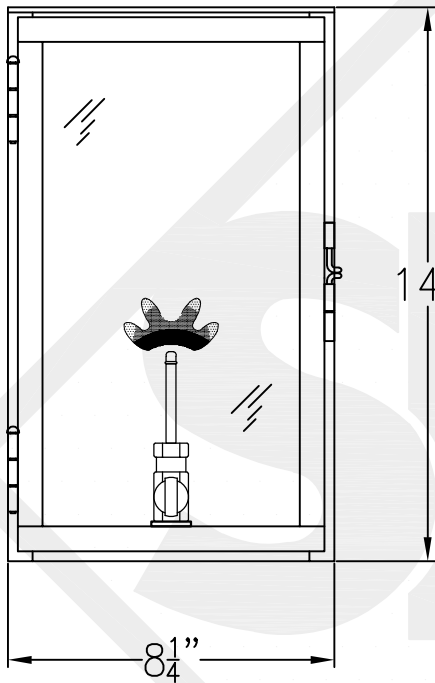

# GEMINI SMALL COPPER WALL BRACKET

Top View

Front View

Side View

Backplate

Lights are hand crafted  
Dimensions may vary by 1/4"

Gemini Small Copper Wall Bracket	
<b>St. James LIGHTING</b>	
SCALE: N.T.S.	DRAFT: B. Vial
FILE: GEMINI	APP'D: J. Ragan
JOB: X	DATE: 02/25/20