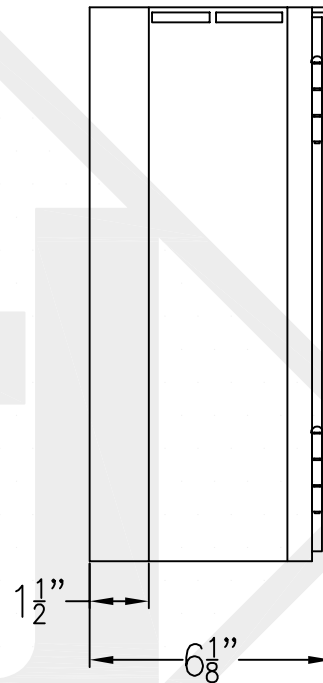

# GEMINI SMALL COPPER WALL BRACKET

Top View

Front View

Side View

Backplate

Lights are hand crafted  
Dimensions may vary by 1/4"

Gemini Small Copper Wall Bracket	
<b>St. James LIGHTING</b>	
SCALE: N.T.S.	DRAFT: B. Vial
FILE: GEMINI	APP'D: J. Ragan
JOB: X	DATE: 02/25/20