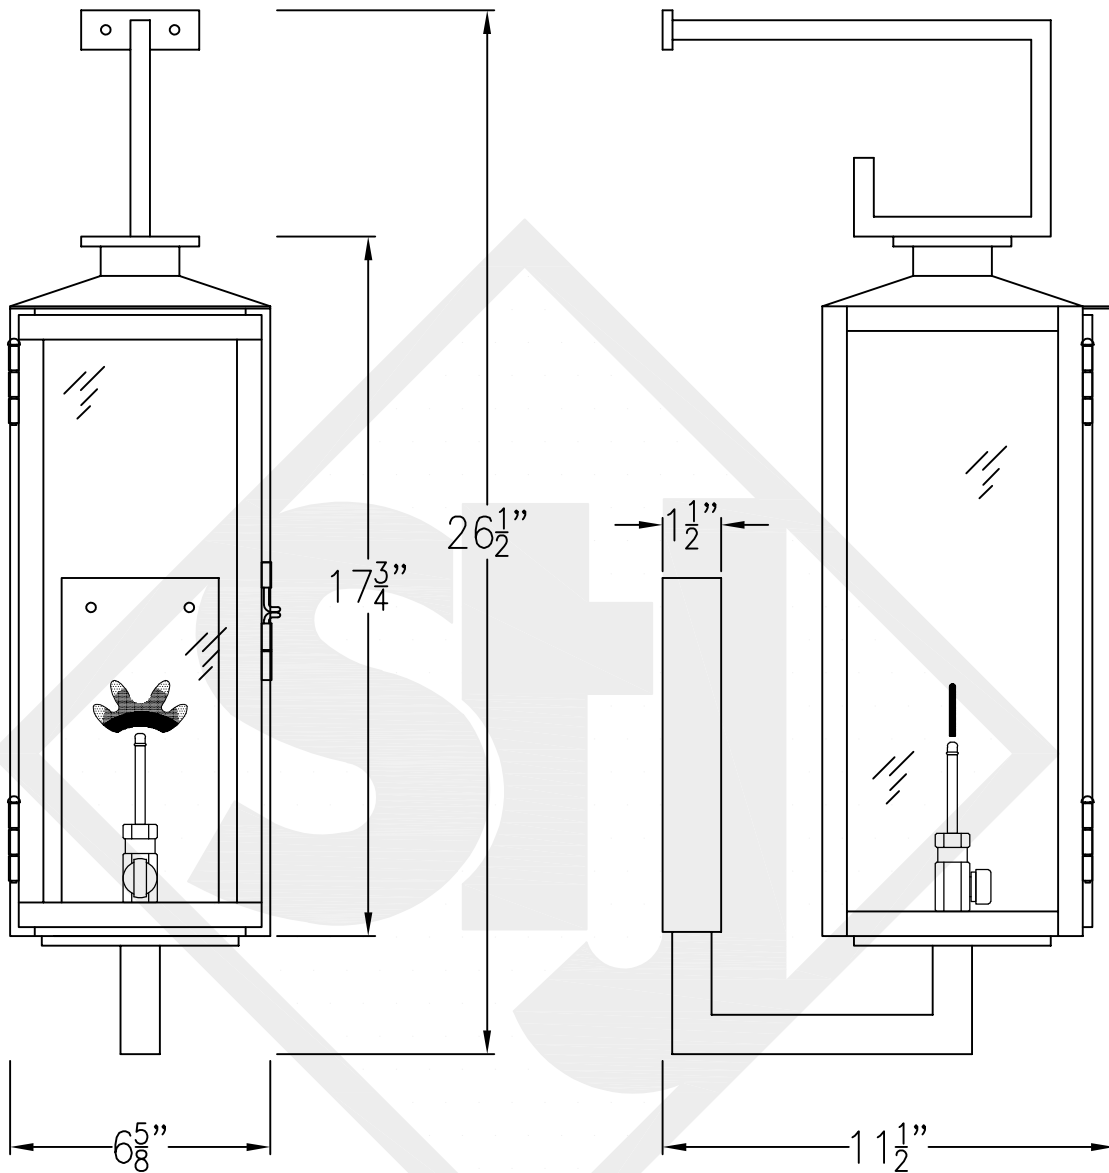

OXFORD SMALL STEEL WALL MOUNT

Front View

Side View

Backplate

Lights are hand crafted
Dimensions may vary by $\frac{1}{4}$ "

Oxford Small Wall Mount	
 St. James LIGHTING	
SCALE: N.T.S.	DRAFT: B. Vial
FILE: OXF	APP'D: J. Ragan
JOB: X	DATE: 01/03/20

OXFORD SMALL COPPER POST MOUNT

Lights are hand crafted
 Dimensions may vary by 1/4"

Oxford Small Copper Post Mount	
	St. James LIGHTING
SCALE: N.T.S.	DRAFT: B. Vial
FILE: OXF	APP'D: J. Ragan
JOB: X	DATE: 09/27/19

OXFORD SMALL CEILING MOUNT HALF YOKE

Shortest Height 30⁵/₈"

Front View

Side View

Ceiling Mount

Lights are hand crafted
Dimensions may vary by 1/4"

Oxford Small Ceiling Mount Half Yoke	
St. James LIGHTING	
SCALE: N.T.S.	DRAFT: B. Vial
FILE: OXF	APP'D: J. Ragan
JOB: X	DATE: 11/5/19

OXFORD SMALL CHAIN HUNG PENDANT

Comes standard w/
6' of chain

Front View

Ceiling Canopy

Lights are hand crafted
Dimensions may vary by 1/4"

Oxford Small Chain Hung Pendant	
St. James LIGHTING	
SCALE: N.T.S.	DRAFT: B. Vial
FILE: OXF	APP'D: J. Ragan
JOB: X	DATE: 01/03/20