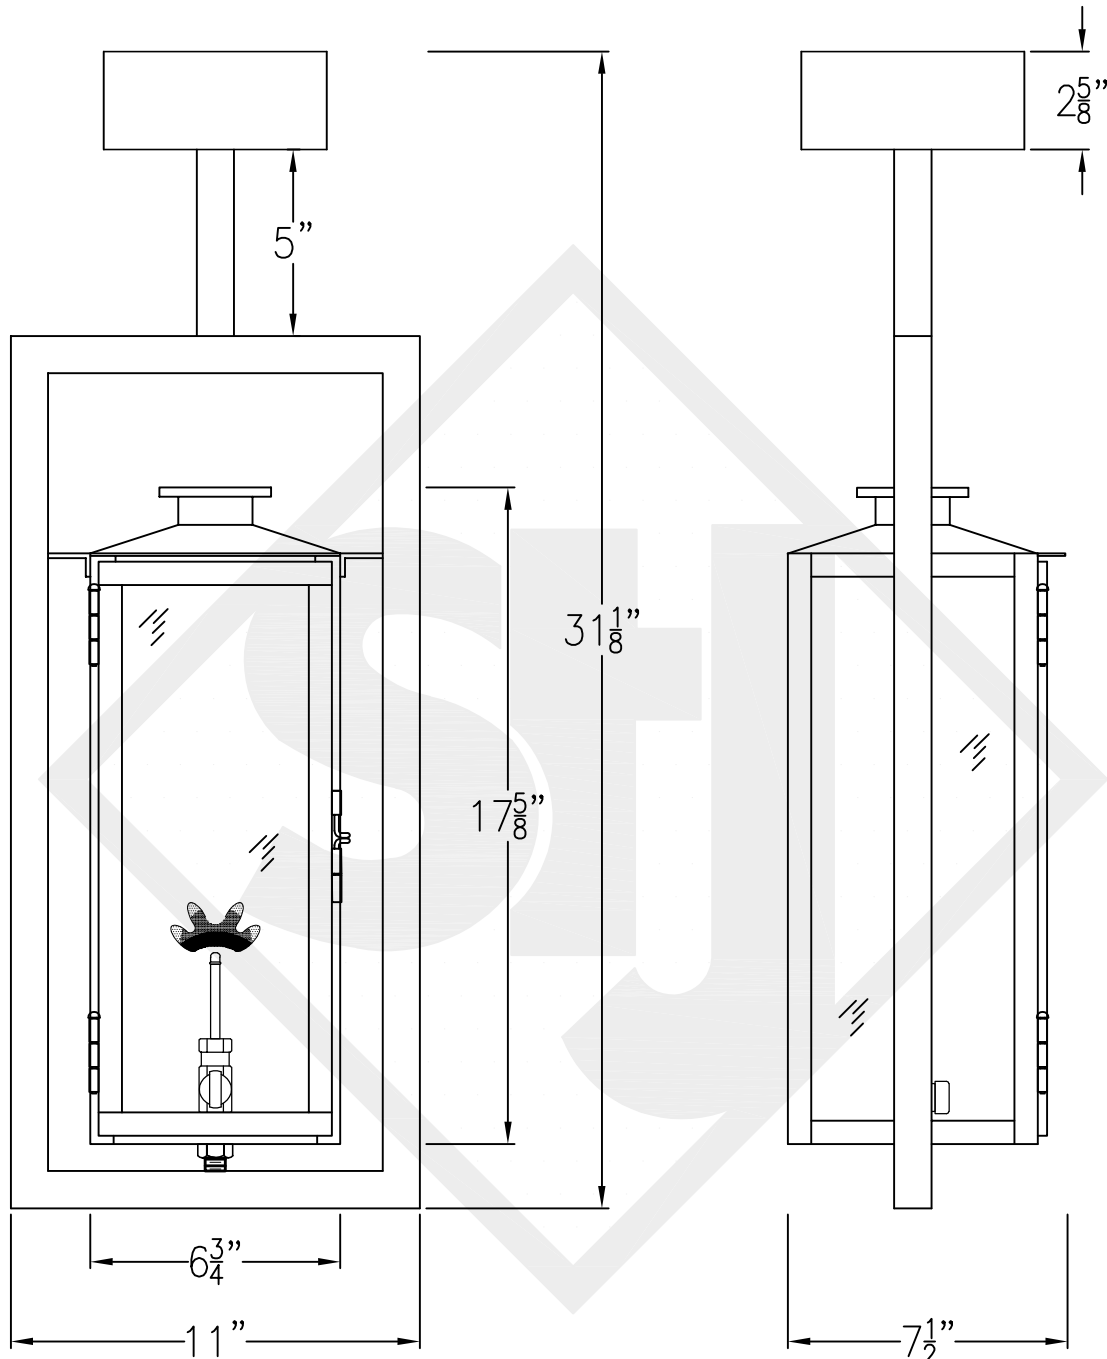

OXFORD SMALL COPPER POST MOUNT

Lights are hand crafted
 Dimensions may vary by 1/4"

Oxford Small Copper Post Mount	
	St. James LIGHTING
SCALE: N.T.S.	DRAFT: B. Vial
FILE: OXF	APP'D: J. Ragan
JOB: X	DATE: 09/27/19

OXFORD SMALL CEILING MOUNT HALF YOKE

Shortest Height 30⁵/₈"

Front View

Side View

Ceiling Mount

Lights are hand crafted
Dimensions may vary by 1/4"

Oxford Small Ceiling Mount Half Yoke	
St. James LIGHTING	
SCALE: N.T.S.	DRAFT: B. Vial
FILE: OXF	APP'D: J. Ragan
JOB: X	DATE: 11/5/19

OXFORD SMALL CEILING MOUNT FULL YOKE

Shortest Height 31 $\frac{1}{8}$ "

Front View

Side View

Ceiling Mount

Lights are hand crafted
Dimensions may vary by 1/4"

Oxford Small Ceiling Mount Full Yoke	
St. James LIGHTING	
SCALE: N.T.S.	DRAFT: B. Vial
FILE: OXF	APP'D: J. Ragan
JOB: X	DATE: 11/5/19

OXFORD SMALL CHAIN HUNG PENDANT

Comes standard w/
6' of chain

Front View

Ceiling Canopy

Lights are hand crafted
Dimensions may vary by 1/4"

Oxford Small Chain Hung Pendant	
St. James LIGHTING	
SCALE: N.T.S.	DRAFT: B. Vial
FILE: OXF	APP'D: J. Ragan
JOB: X	DATE: 01/03/20