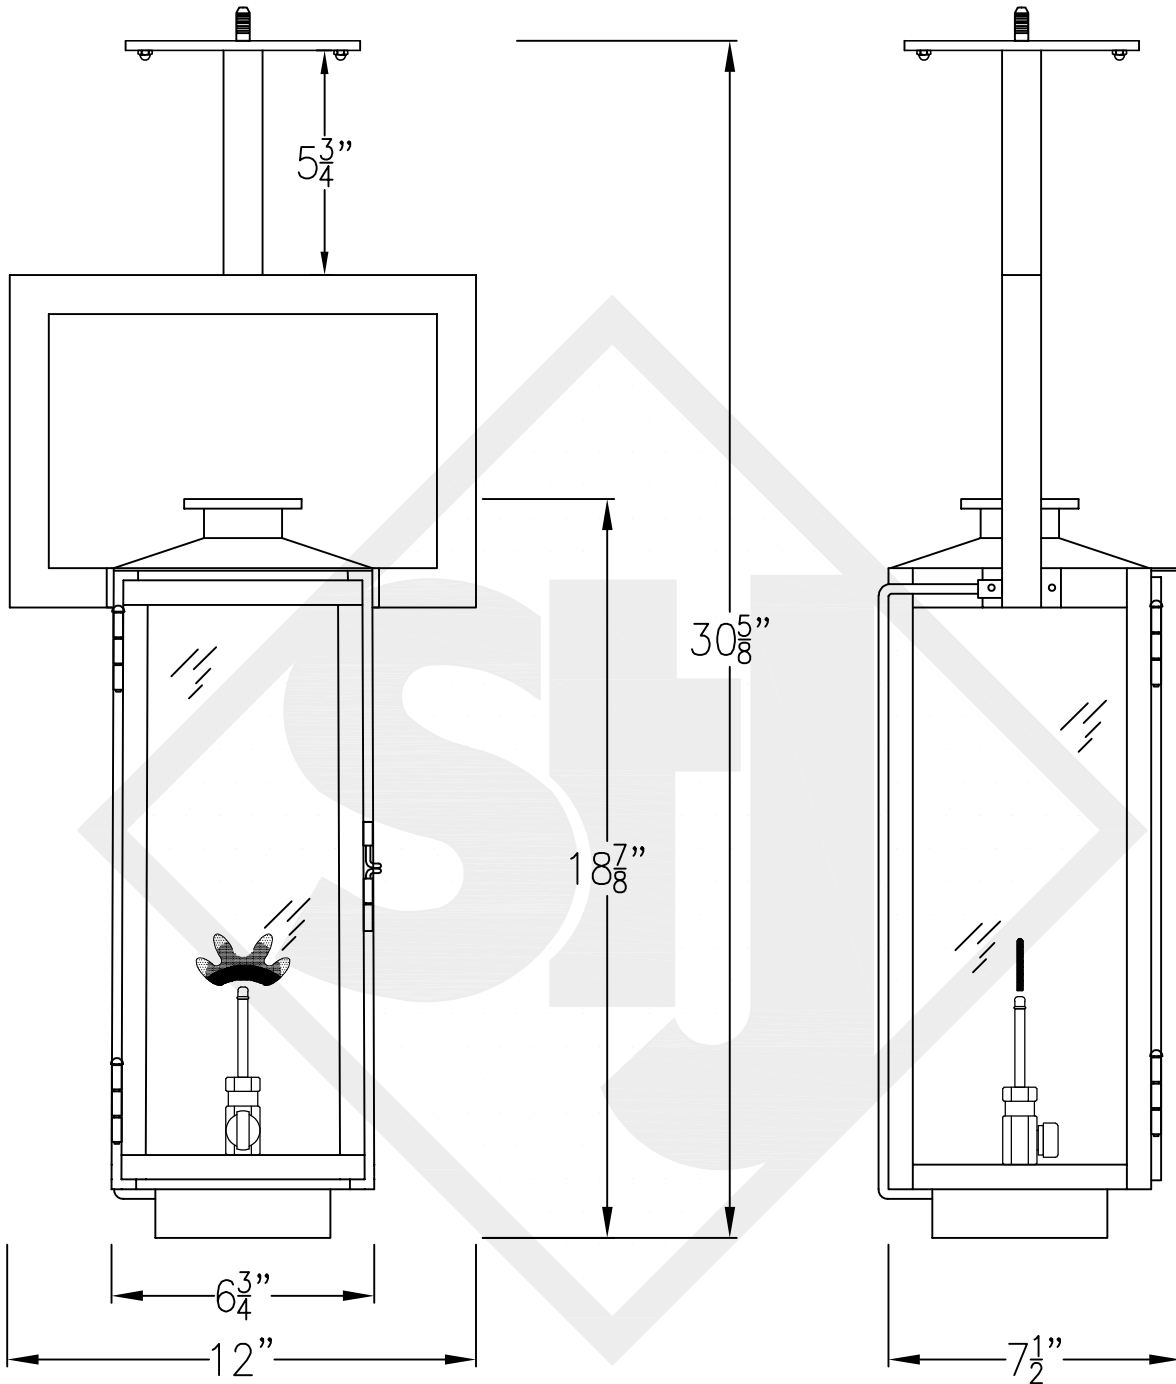

OXFORD SMALL STEEL WALL MOUNT

Front View

Side View

Backplate

Lights are hand crafted
Dimensions may vary by $\frac{1}{4}$ "

Oxford Small Wall Mount	
 St. James LIGHTING	
SCALE: N.T.S.	DRAFT: B. Vial
FILE: OXF	APP'D: J. Ragan
JOB: X	DATE: 01/03/20

OXFORD SMALL COPPER POST MOUNT

Lights are hand crafted
 Dimensions may vary by 1/4"

Oxford Small Copper Post Mount	
	St. James LIGHTING
SCALE: N.T.S.	DRAFT: B. Vial
FILE: OXF	APP'D: J. Ragan
JOB: X	DATE: 09/27/19

OXFORD SMALL CEILING MOUNT HALF YOKE

Shortest Height 30⁵/₈"

Front View

Side View

Ceiling Mount

Lights are hand crafted
Dimensions may vary by 1/4"

Oxford Small Ceiling Mount Half Yoke	
St. James LIGHTING	
SCALE: N.T.S.	DRAFT: B. Vial
FILE: OXF	APP'D: J. Ragan
JOB: X	DATE: 11/5/19

OXFORD SMALL CEILING MOUNT FULL YOKE

Shortest Height 31 $\frac{1}{8}$ "

Front View

Side View

Ceiling Mount

Lights are hand crafted
Dimensions may vary by 1/4"

Oxford Small Ceiling Mount Full Yoke	
St. James LIGHTING	
SCALE: N.T.S.	DRAFT: B. Vial
FILE: OXF	APP'D: J. Ragan
JOB: X	DATE: 11/5/19