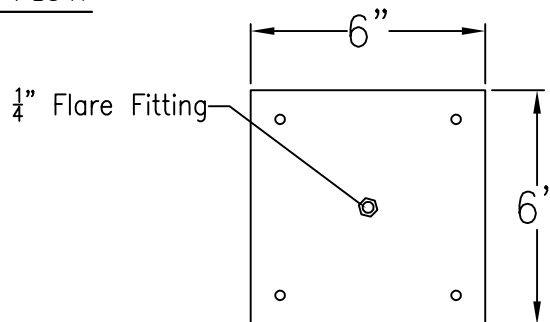

OXFORD SMALL COPPER POST MOUNT

Lights are hand crafted
 Dimensions may vary by 1/4"

Oxford Small Copper Post Mount	
	St. James LIGHTING
SCALE: N.T.S.	DRAFT: B. Vial
FILE: OXF	APP'D: J. Ragan
JOB: X	DATE: 09/27/19

OXFORD SMALL CEILING MOUNT HALF YOKE

Shortest Height 30⁵/₈"

Front View

Side View

Ceiling Mount

Lights are hand crafted
Dimensions may vary by 1/4"

Oxford Small Ceiling Mount Half Yoke	
St. James LIGHTING	
SCALE: N.T.S.	DRAFT: B. Vial
FILE: OXF	APP'D: J. Ragan
JOB: X	DATE: 11/5/19

OXFORD SMALL CEILING MOUNT FULL YOKE

Shortest Height 31 $\frac{1}{8}$ "

Front View

Side View

Ceiling Mount

Lights are hand crafted
Dimensions may vary by 1/4"

Oxford Small Ceiling Mount Full Yoke	
St. James LIGHTING	
SCALE: N.T.S.	DRAFT: B. Vial
FILE: OXF	APP'D: J. Ragan
JOB: X	DATE: 11/5/19