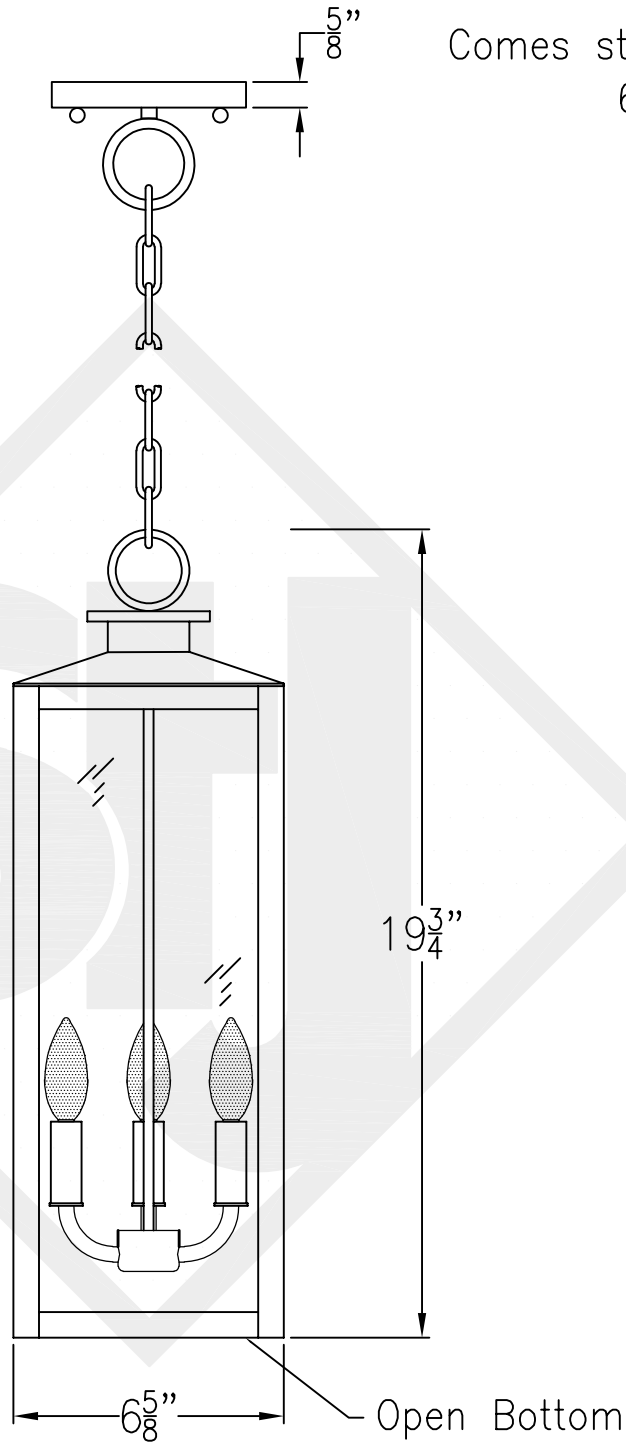

OXFORD SMALL COPPER POST MOUNT

Lights are hand crafted
 Dimensions may vary by 1/4"

Oxford Small Copper Post Mount	
	St. James LIGHTING
SCALE: N.T.S.	DRAFT: B. Vial
FILE: OXF	APP'D: J. Ragan
JOB: X	DATE: 09/27/19

OXFORD SMALL CEILING MOUNT HALF YOKE

Shortest Height 30⁵/₈"

Front View

Side View

Ceiling Mount

Lights are hand crafted
Dimensions may vary by 1/4"

Oxford Small Ceiling Mount Half Yoke	
St. James LIGHTING	
SCALE: N.T.S.	DRAFT: B. Vial
FILE: OXF	APP'D: J. Ragan
JOB: X	DATE: 11/5/19

OXFORD SMALL CEILING MOUNT FULL YOKE

Shortest Height 31 $\frac{1}{8}$ "

Front View

Side View

Ceiling Mount

Lights are hand crafted
Dimensions may vary by 1/4"

Oxford Small Ceiling Mount Full Yoke	
St. James LIGHTING	
SCALE: N.T.S.	DRAFT: B. Vial
FILE: OXF	APP'D: J. Ragan
JOB: X	DATE: 11/5/19

OXFORD SMALL CHAIN HUNG PENDANT

Comes standard w/
6' of chain

Front View

Ceiling Canopy

Lights are hand crafted
Dimensions may vary by 1/4"

Oxford Small Chain Hung Pendant	
St. James LIGHTING	
SCALE: N.T.S.	DRAFT: B. Vial
FILE: OXF	APP'D: J. Ragan
JOB: X	DATE: 01/03/20