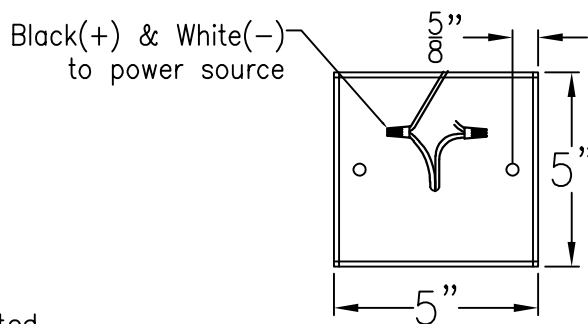

OXFORD SMALL CEILING MOUNT HALF YOKE

Shortest Height 30⁵/₈"

Front View

Side View

Ceiling Mount

Lights are hand crafted
Dimensions may vary by 1/4"

Oxford Small Ceiling Mount Half Yoke	
St. James LIGHTING	
SCALE: N.T.S.	DRAFT: B. Vial
FILE: OXF	APP'D: J. Ragan
JOB: X	DATE: 11/5/19

OXFORD SMALL CEILING MOUNT FULL YOKE

Shortest Height 31 $\frac{1}{8}$ "

Front View

Side View

Ceiling Mount

Lights are hand crafted
Dimensions may vary by 1/4"

Oxford Small Ceiling Mount Full Yoke	
St. James LIGHTING	
SCALE: N.T.S.	DRAFT: B. Vial
FILE: OXF	APP'D: J. Ragan
JOB: X	DATE: 11/5/19

OXFORD SMALL CHAIN HUNG PENDANT

Comes standard w/
6' of chain

Front View

Ceiling Canopy

Lights are hand crafted
Dimensions may vary by 1/4"

Oxford Small Chain Hung Pendant	
St. James LIGHTING	
SCALE: N.T.S.	DRAFT: B. Vial
FILE: OXF	APP'D: J. Ragan
JOB: X	DATE: 01/03/20