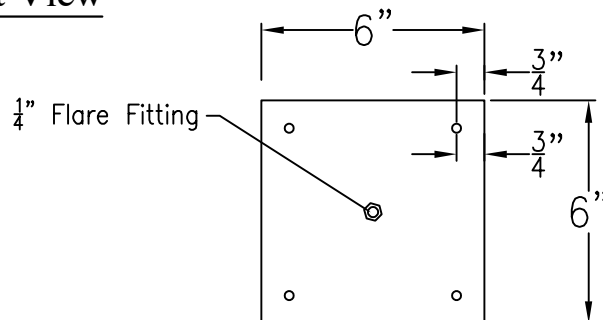

OXFORD SMALL COPPER POST MOUNT

Lights are hand crafted
 Dimensions may vary by 1/4"

Oxford Small Copper Post Mount	
	St. James LIGHTING
SCALE: N.T.S.	DRAFT: B. Vial
FILE: OXF	APP'D: J. Ragan
JOB: X	DATE: 09/27/19

OXFORD SMALL CEILING MOUNT HALF YOKE

Shortest Height 30⁵/₈"

Front View

Side View

Ceiling Mount

Lights are hand crafted
Dimensions may vary by 1/4"

Oxford Small Ceiling Mount Half Yoke	
St. James LIGHTING	
SCALE: N.T.S.	DRAFT: B. Vial
FILE: OXF	APP'D: J. Ragan
JOB: X	DATE: 11/5/19

OXFORD SMALL CEILING MOUNT FULL YOKE

Shortest Height 31 $\frac{1}{8}$ "

Front View

Side View

Ceiling Mount

Lights are hand crafted
Dimensions may vary by 1/4"

Oxford Small Ceiling Mount Full Yoke	
St. James LIGHTING	
SCALE: N.T.S.	DRAFT: B. Vial
FILE: OXF	APP'D: J. Ragan
JOB: X	DATE: 11/5/19

OXFORD SMALL CHAIN HUNG PENDANT

Comes standard w/
6' of chain

Front View

Ceiling Canopy

Lights are hand crafted
Dimensions may vary by 1/4"

Oxford Small Chain Hung Pendant	
St. James LIGHTING	
SCALE: N.T.S.	DRAFT: B. Vial
FILE: OXF	APP'D: J. Ragan
JOB: X	DATE: 01/03/20