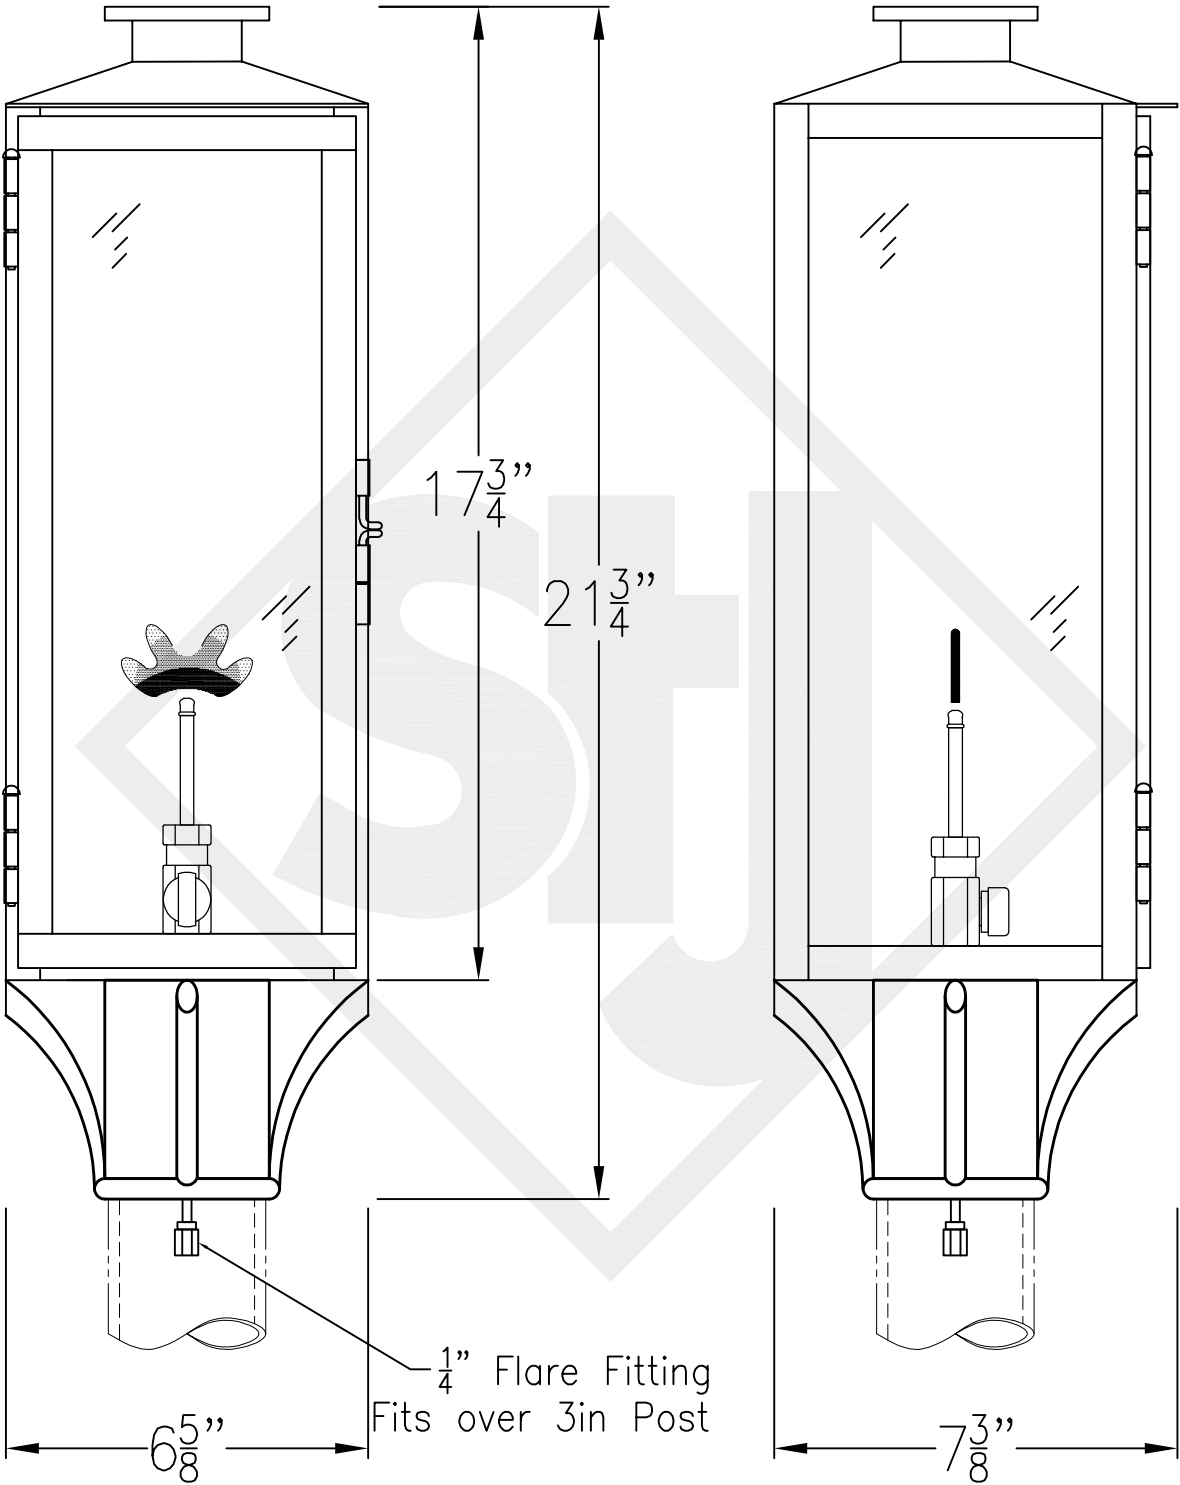

OXFORD SMALL STEEL WALL MOUNT

Front View

Side View

Backplate

Lights are hand crafted
Dimensions may vary by $\frac{1}{4}$ "

Oxford Small Wall Mount	
 St. James LIGHTING	
SCALE: N.T.S.	DRAFT: B. Vial
FILE: OXF	APP'D: J. Ragan
JOB: X	DATE: 01/03/20

OXFORD SMALL COPPER POST MOUNT

Lights are hand crafted
 Dimensions may vary by 1/4"

Oxford Small Copper Post Mount	
	St. James LIGHTING
SCALE: N.T.S.	DRAFT: B. Vial
FILE: OXF	APP'D: J. Ragan
JOB: X	DATE: 09/27/19

OXFORD SMALL CEILING MOUNT HALF YOKE

Shortest Height 30⁵/₈"

Front View

Side View

Ceiling Mount

Lights are hand crafted
Dimensions may vary by 1/4"

Oxford Small Ceiling Mount Half Yoke	
St. James LIGHTING	
SCALE: N.T.S.	DRAFT: B. Vial
FILE: OXF	APP'D: J. Ragan
JOB: X	DATE: 11/5/19

OXFORD SMALL CEILING MOUNT FULL YOKE

Shortest Height 31 $\frac{1}{8}$ "

Front View

Side View

Ceiling Mount

Lights are hand crafted
Dimensions may vary by 1/4"

Oxford Small Ceiling Mount Full Yoke	
St. James LIGHTING	
SCALE: N.T.S.	DRAFT: B. Vial
FILE: OXF	APP'D: J. Ragan
JOB: X	DATE: 11/5/19