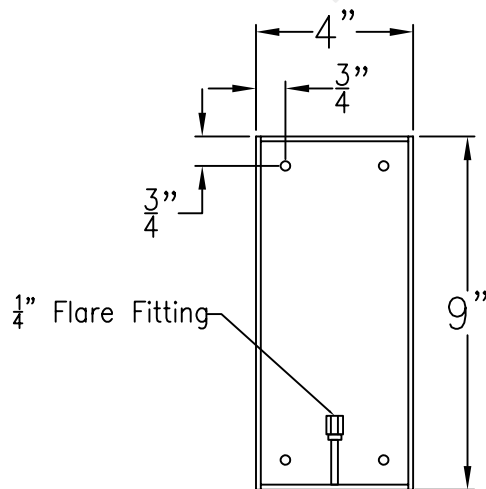

OXFORD SMALL STEEL WALL MOUNT

Front View

Side View

Backplate

Lights are hand crafted
Dimensions may vary by $\frac{1}{4}$ "

Oxford Small Wall Mount	
 St. James LIGHTING	
SCALE: N.T.S.	DRAFT: B. Vial
FILE: OXF	APP'D: J. Ragan
JOB: X	DATE: 01/03/20

OXFORD SMALL COPPER POST MOUNT

Lights are hand crafted
 Dimensions may vary by 1/4"

Oxford Small Copper Post Mount	
	St. James LIGHTING
SCALE: N.T.S.	DRAFT: B. Vial
FILE: OXF	APP'D: J. Ragan
JOB: X	DATE: 09/27/19

OXFORD SMALL CEILING MOUNT HALF YOKE

Shortest Height 30⁵/₈"

Front View

Side View

Ceiling Mount

Lights are hand crafted
Dimensions may vary by 1/4"

Oxford Small Ceiling Mount Half Yoke	
St. James LIGHTING	
SCALE: N.T.S.	DRAFT: B. Vial
FILE: OXF	APP'D: J. Ragan
JOB: X	DATE: 11/5/19

OXFORD SMALL CEILING MOUNT FULL YOKE

Shortest Height 31 $\frac{1}{8}$ "

Front View

Side View

Ceiling Mount

Lights are hand crafted
Dimensions may vary by 1/4"

Oxford Small Ceiling Mount Full Yoke	
St. James LIGHTING	
SCALE: N.T.S.	DRAFT: B. Vial
FILE: OXF	APP'D: J. Ragan
JOB: X	DATE: 11/5/19