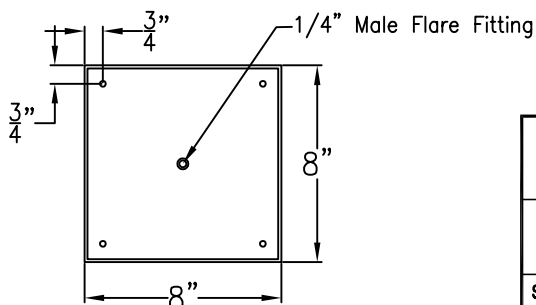

WOOD DALE MEDIUM COPPER POST MOUNT

Front View

Side View

1/4" Flare Fitting
Fits over 3" post

Lights are hand crafted
Dimensions may vary by 1/4"

Wood Dale Medium Copper Post Mount	
 St. James LIGHTING	
SCALE: N.T.S.	DRAFT: B. Vial
FILE: WOO	APP'D: J. Ragan
JOB: X	DATE: 05/22/19

WOOD DALE MEDIUM CEILING MOUNT HALF YOKE

Shortest Height 40"

Front View

Side View

Ceiling Mount

Lights are hand crafted
Dimensions may vary by 1/4"

Wood Dale Medium Ceiling Mount Half Yoke	
St. James LIGHTING	
SCALE: N.T.S.	DRAFT: B. Vial
FILE: WOO	APP'D: J. Ragan
JOB: X	DATE: 05/22/19

WOOD DALE MEDIUM CEILING MOUNT FULL YOKE

Shortest Height 40¹/₈"

Front View

Side View

Ceiling Mount

Lights are hand crafted
Dimensions may vary by 1/4"

Wood Dale Medium Ceiling Mount Full Yoke	
St. James LIGHTING	
SCALE: N.T.S.	DRAFT: B. Vial
FILE: WOO	APP'D: J. Ragan
JOB: X	DATE: 11/27/19