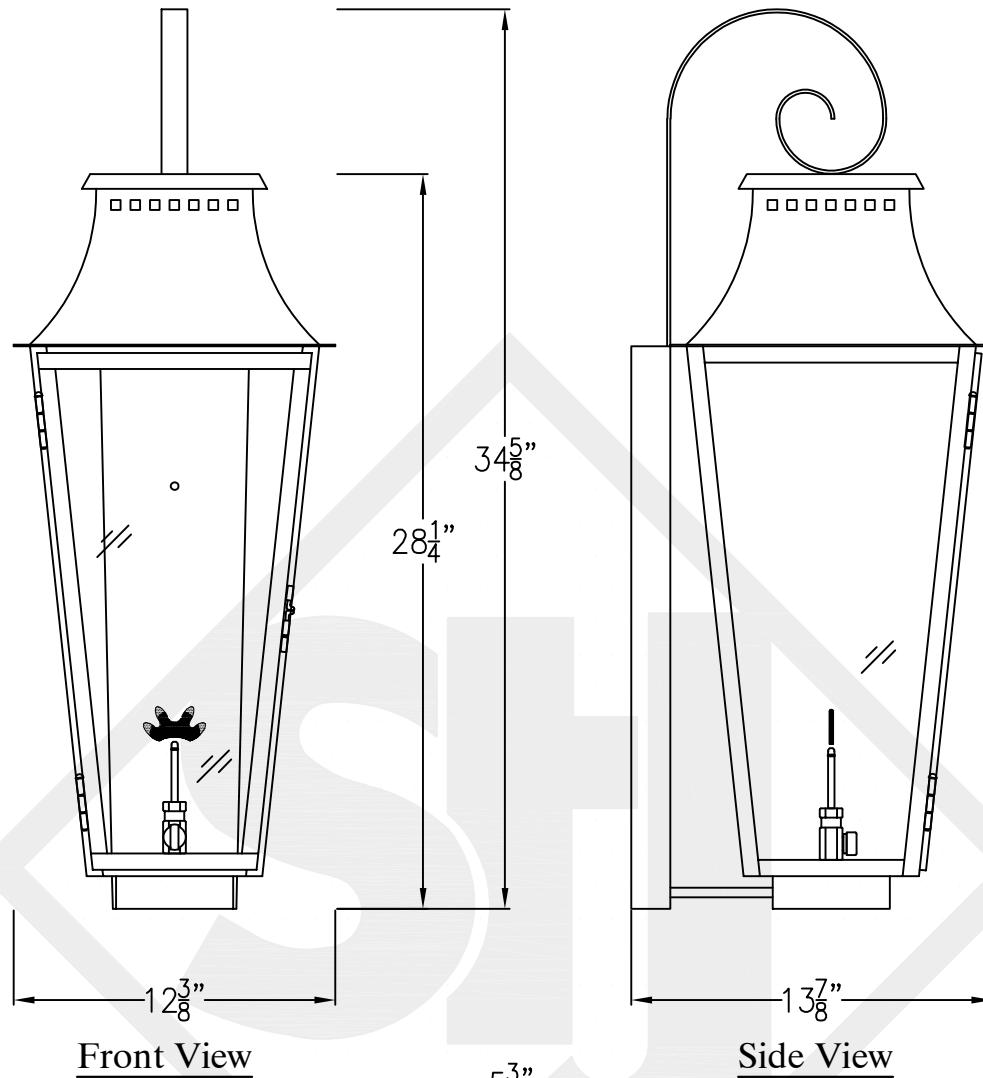

WOOD DALE MEDIUM COPPER WALL MOUNT

Lights are hand crafted
Dimensions may vary by 1/4"

Wood Dale Medium Wall Mount	
St. James LIGHTING	
SCALE: N.T.S.	DRAFT: B. Vial
FILE: WOO	APP'D: J. Ragan
JOB: X	DATE: 03/31/20

WOOD DALE MEDIUM STEEL WALL MOUNT

Comes standard w/ Top Curl

Lights are hand crafted
Dimensions may vary by $\frac{1}{4}$ "

Wood Dale Medium Wall Mount	
 St. James LIGHTING	
SCALE: N.T.S.	DRAFT: B. Vial
FILE: WOO	APP'D: J. Ragan
JOB: X	DATE: 12/5/17

WOOD DALE MEDIUM COPPER POST MOUNT

Front View

Side View

1/4" Flare Fitting
Fits over 3" post

Lights are hand crafted
Dimensions may vary by 1/4"

Wood Dale Medium Copper Post Mount	
 St. James LIGHTING	
SCALE: N.T.S.	DRAFT: B. Vial
FILE: WOO	APP'D: J. Ragan
JOB: X	DATE: 05/22/19

WOOD DALE MEDIUM CEILING MOUNT HALF YOKE

Shortest Height 40"

Front View

Side View

Ceiling Mount

Lights are hand crafted
Dimensions may vary by 1/4"

Wood Dale Medium Ceiling Mount Half Yoke	
St. James LIGHTING	
SCALE: N.T.S.	DRAFT: B. Vial
FILE: WOO	APP'D: J. Ragan
JOB: X	DATE: 05/22/19