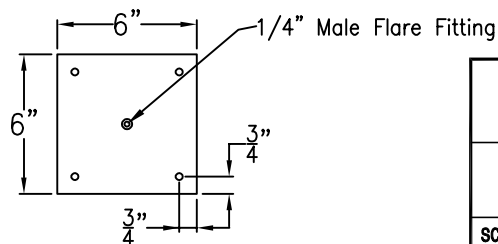

WOOD DALE MEDIUM STEEL WALL MOUNT

Comes standard w/ Top Curl

Lights are hand crafted
Dimensions may vary by $\frac{1}{4}$ "

Wood Dale Medium Wall Mount	
 St. James LIGHTING	
SCALE: N.T.S.	DRAFT: B. Vial
FILE: WOO	APP'D: J. Ragan
JOB: X	DATE: 12/5/17

WOOD DALE MEDIUM COPPER POST MOUNT

Front View

Side View

1/4" Flare Fitting
Fits over 3" post

Lights are hand crafted
Dimensions may vary by 1/4"

Wood Dale Medium Copper Post Mount	
 St. James LIGHTING	
SCALE: N.T.S.	DRAFT: B. Vial
FILE: WOO	APP'D: J. Ragan
JOB: X	DATE: 05/22/19

WOOD DALE MEDIUM CEILING MOUNT HALF YOKE

Shortest Height 40"

Front View

Side View

Ceiling Mount

Lights are hand crafted
Dimensions may vary by 1/4"

Wood Dale Medium Ceiling Mount Half Yoke	
St. James LIGHTING	
SCALE: N.T.S.	DRAFT: B. Vial
FILE: WOO	APP'D: J. Ragan
JOB: X	DATE: 05/22/19