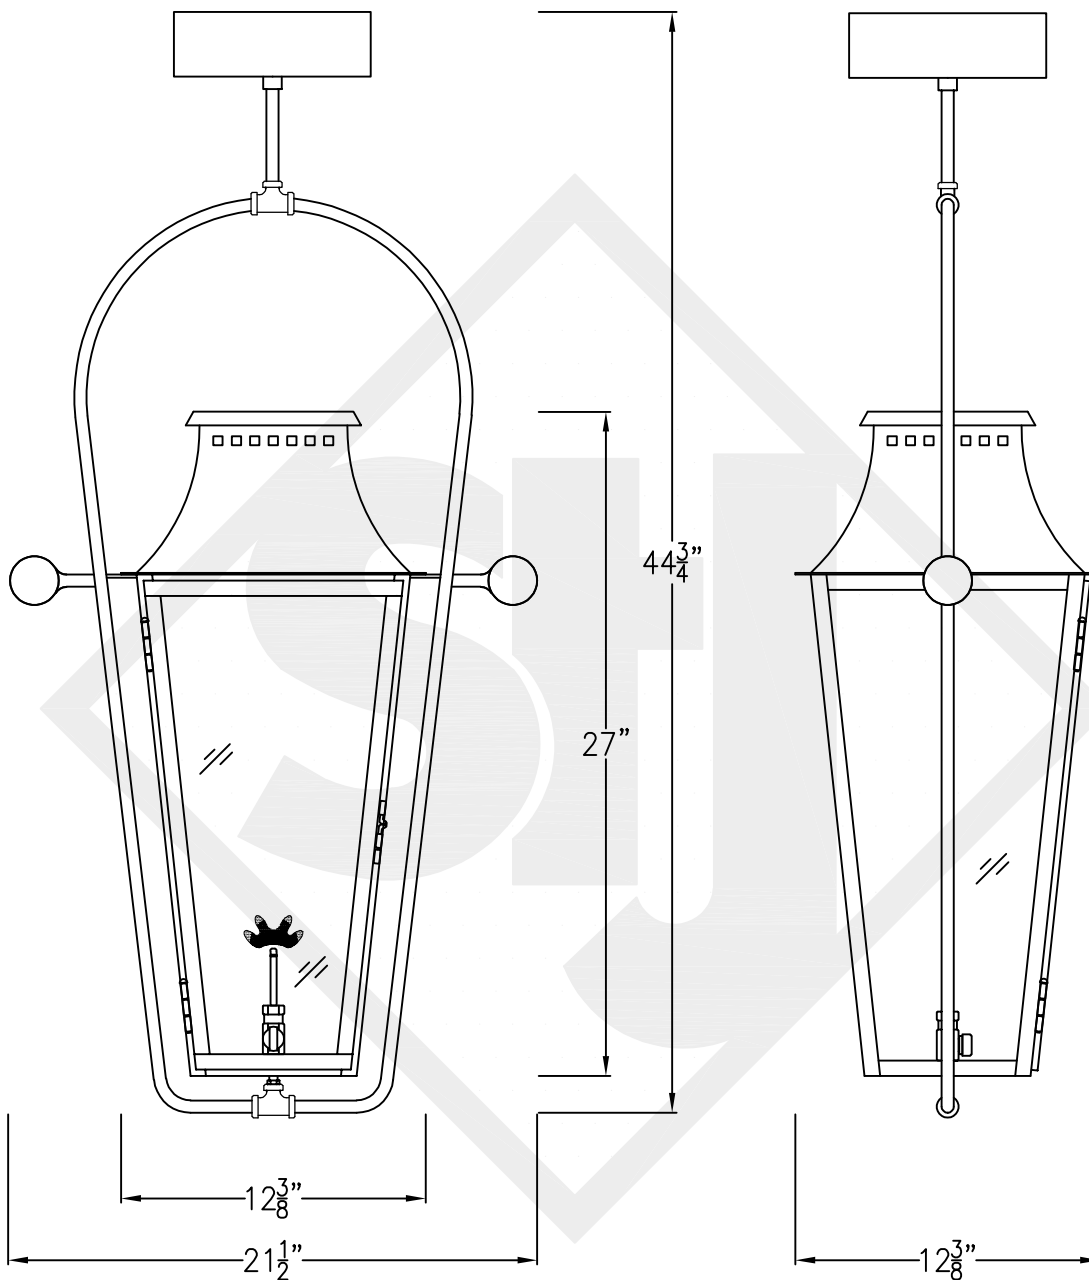

WOOD DALE MEDIUM COPPER WALL MOUNT

Lights are hand crafted
Dimensions may vary by 1/4"

Wood Dale Medium Wall Mount	
St. James LIGHTING	
SCALE: N.T.S.	DRAFT: B. Vial
FILE: WOO	APP'D: J. Ragan
JOB: X	DATE: 03/31/20

WOOD DALE MEDIUM COPPER POST MOUNT

Front View

Side View

1/4" Flare Fitting
Fits over 3" post

Lights are hand crafted
Dimensions may vary by 1/4"

Wood Dale Medium Copper Post Mount	
 St. James LIGHTING	
SCALE: N.T.S.	DRAFT: B. Vial
FILE: WOO	APP'D: J. Ragan
JOB: X	DATE: 05/22/19

WOOD DALE MEDIUM CEILING MOUNT HALF YOKE

Shortest Height 40"

Front View

Side View

Ceiling Mount

Lights are hand crafted
Dimensions may vary by 1/4"

Wood Dale Medium Ceiling Mount Half Yoke	
St. James LIGHTING	
SCALE: N.T.S.	DRAFT: B. Vial
FILE: WOO	APP'D: J. Ragan
JOB: X	DATE: 05/22/19

WOOD DALE MEDIUM CEILING MOUNT FULL YOKE

Shortest Height 40¹/₈"

Front View

Side View

Ceiling Mount

Lights are hand crafted
Dimensions may vary by 1/4"

Wood Dale Medium Ceiling Mount Full Yoke	
St. James LIGHTING	
SCALE: N.T.S.	DRAFT: B. Vial
FILE: WOO	APP'D: J. Ragan
JOB: X	DATE: 11/27/19