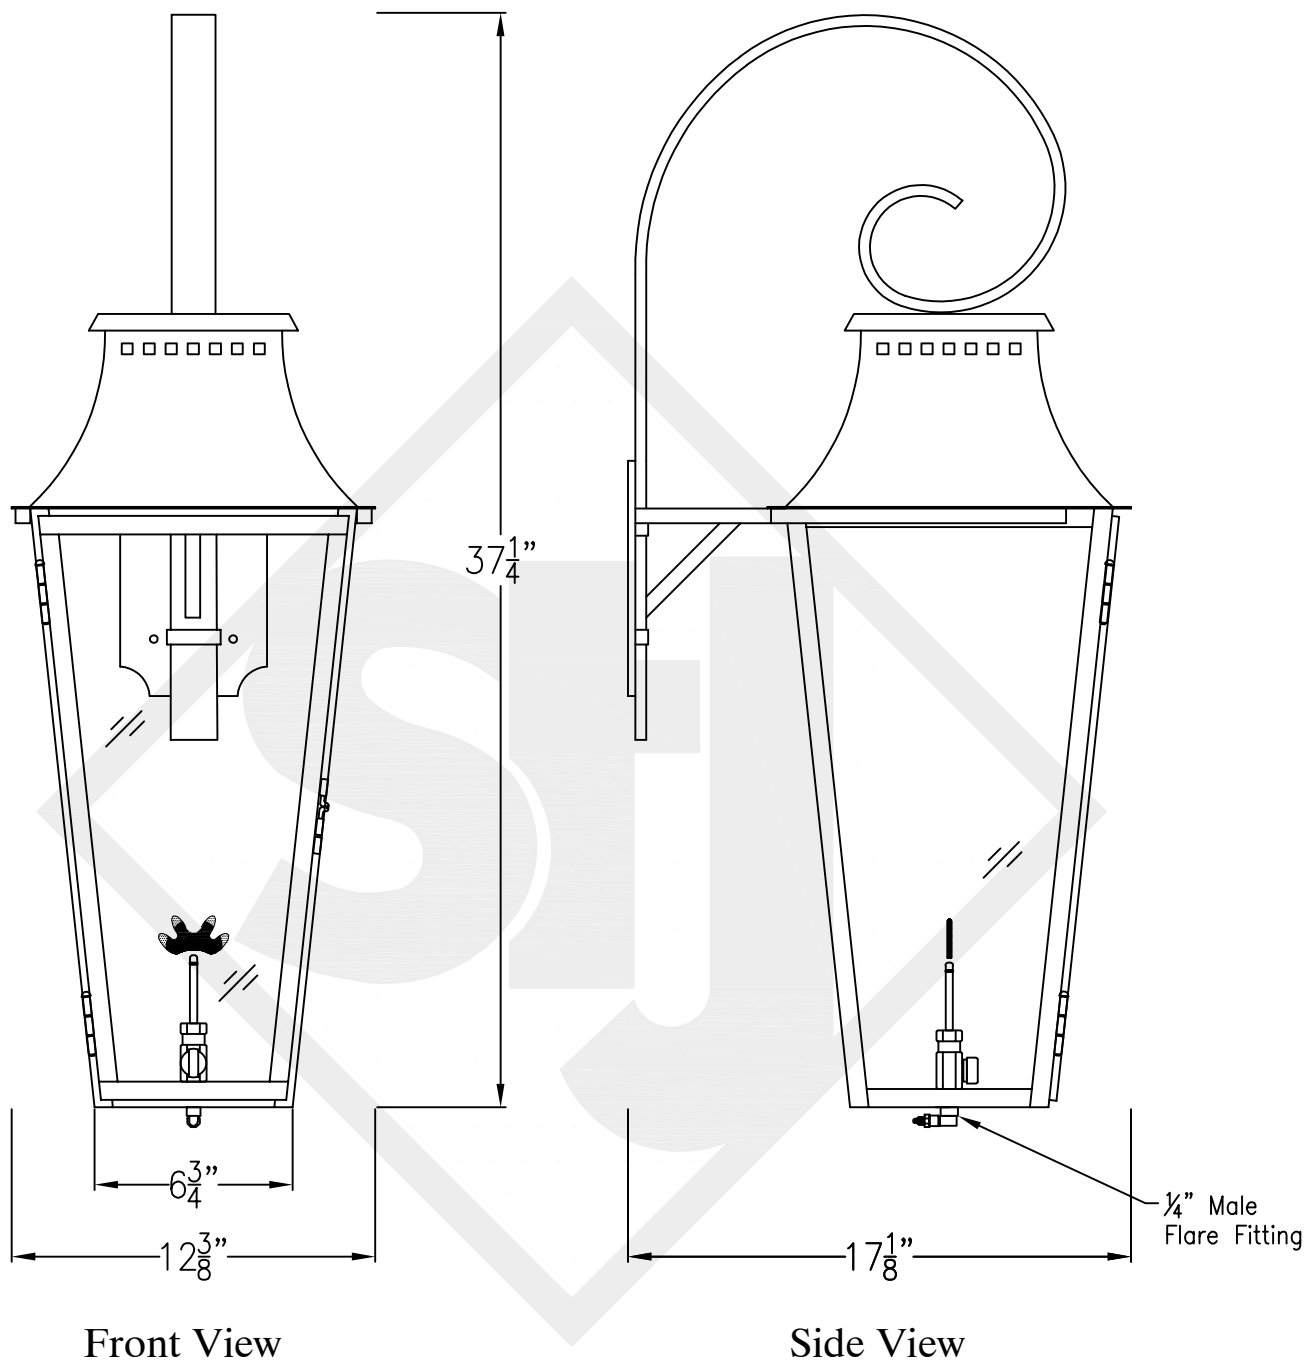

WOOD DALE MEDIUM COPPER WALL MOUNT

Lights are hand crafted
Dimensions may vary by 1/4"

Wood Dale Medium Wall Mount	
St. James LIGHTING	
SCALE: N.T.S.	DRAFT: B. Vial
FILE: WOO	APP'D: J. Ragan
JOB: X	DATE: 03/31/20

WOOD DALE MEDIUM STEEL WALL MOUNT

Comes standard w/ Top Curl

Lights are hand crafted
Dimensions may vary by $\frac{1}{4}$ "

Wood Dale Medium Wall Mount	
 St. James LIGHTING	
SCALE: N.T.S.	DRAFT: B. Vial
FILE: WOO	APP'D: J. Ragan
JOB: X	DATE: 12/5/17

WOOD DALE MEDIUM COPPER POST MOUNT

Front View

Side View

1/4" Flare Fitting
Fits over 3" post

Lights are hand crafted
Dimensions may vary by 1/4"

Wood Dale Medium Copper Post Mount	
 St. James LIGHTING	
SCALE: N.T.S.	DRAFT: B. Vial
FILE: WOO	APP'D: J. Ragan
JOB: X	DATE: 05/22/19

WOOD DALE MEDIUM CEILING MOUNT HALF YOKE

Shortest Height 40"

Front View

Side View

Ceiling Mount

Lights are hand crafted
Dimensions may vary by 1/4"

Wood Dale Medium Ceiling Mount Half Yoke	
St. James LIGHTING	
SCALE: N.T.S.	DRAFT: B. Vial
FILE: WOO	APP'D: J. Ragan
JOB: X	DATE: 05/22/19