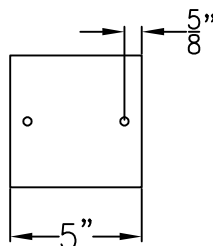

WOOD DALE MEDIUM COPPER POST MOUNT

Front View

Side View

1/4" Flare Fitting
Fits over 3" post

Lights are hand crafted
Dimensions may vary by 1/4"

Wood Dale Medium Copper Post Mount	
 St. James LIGHTING	
SCALE: N.T.S.	DRAFT: B. Vial
FILE: WOO	APP'D: J. Ragan
JOB: X	DATE: 05/22/19

WOOD DALE MEDIUM CEILING MOUNT HALF YOKE

Shortest Height 40"

Front View

Side View

Ceiling Mount

Lights are hand crafted
Dimensions may vary by 1/4"

Wood Dale Medium Ceiling Mount Half Yoke	
St. James LIGHTING	
SCALE: N.T.S.	DRAFT: B. Vial
FILE: WOO	APP'D: J. Ragan
JOB: X	DATE: 05/22/19

WOOD DALE MEDIUM CEILING MOUNT FULL YOKE

Shortest Height 40¹/₈"

Front View

Side View

Ceiling Mount

Lights are hand crafted
Dimensions may vary by 1/4"

Wood Dale Medium Ceiling Mount Full Yoke	
St. James LIGHTING	
SCALE: N.T.S.	DRAFT: B. Vial
FILE: WOO	APP'D: J. Ragan
JOB: X	DATE: 11/27/19

WOOD DALE MEDIUM CHAIN HUNG PENDANT

Comes standard w/
6' of chain

Front View

Ceiling Canopy

Lights are hand crafted
Dimensions may vary by 1/4"

Wood Dale Medium Chain Hung Pendant	
St. James LIGHTING	
SCALE: N.T.S.	DRAFT: B. Vial
FILE: WOO	APP'D: J. Ragan
JOB: X	DATE: 01/14/20