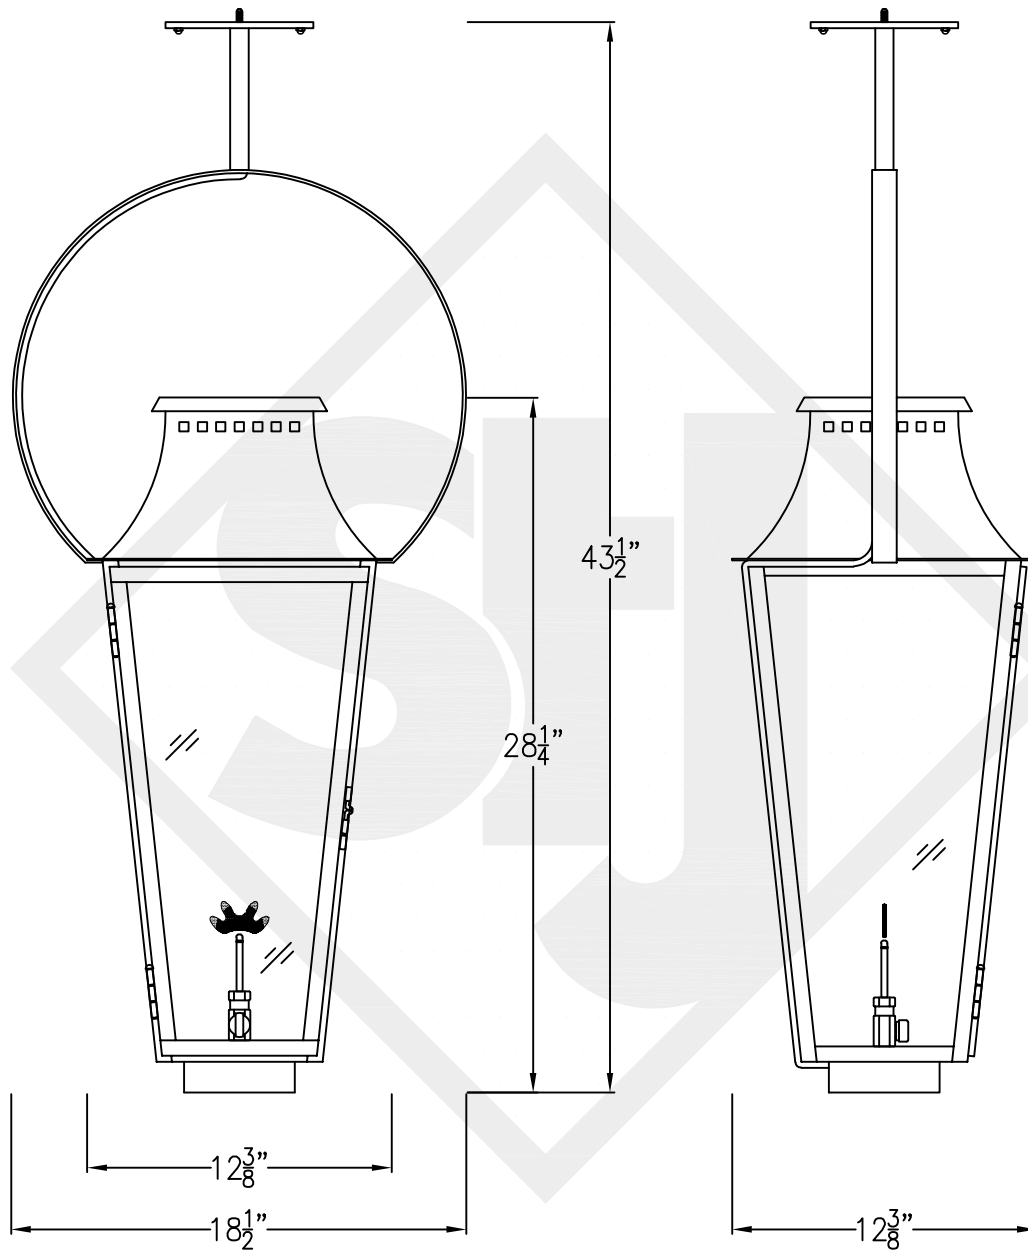

WOOD DALE MEDIUM COPPER WALL MOUNT

Lights are hand crafted
Dimensions may vary by 1/4"

Wood Dale Medium Wall Mount	
St. James LIGHTING	
SCALE: N.T.S.	DRAFT: B. Vial
FILE: WOO	APP'D: J. Ragan
JOB: X	DATE: 03/31/20

WOOD DALE MEDIUM STEEL WALL MOUNT

Comes standard w/ Top Curl

Lights are hand crafted
Dimensions may vary by $\frac{1}{4}$ "

Wood Dale Medium Wall Mount	
 St. James LIGHTING	
SCALE: N.T.S.	DRAFT: B. Vial
FILE: WOO	APP'D: J. Ragan
JOB: X	DATE: 12/5/17

WOOD DALE MEDIUM COPPER POST MOUNT

Front View

Side View

1/4" Flare Fitting
Fits over 3" post

Lights are hand crafted
Dimensions may vary by 1/4"

Wood Dale Medium Copper Post Mount	
 St. James LIGHTING	
SCALE: N.T.S.	DRAFT: B. Vial
FILE: WOO	APP'D: J. Ragan
JOB: X	DATE: 05/22/19

WOOD DALE MEDIUM CEILING MOUNT HALF YOKE

Shortest Height 40"

Front View

Side View

Ceiling Mount

Lights are hand crafted
Dimensions may vary by 1/4"

Wood Dale Medium Ceiling Mount Half Yoke	
St. James LIGHTING	
SCALE: N.T.S.	DRAFT: B. Vial
FILE: WOO	APP'D: J. Ragan
JOB: X	DATE: 05/22/19