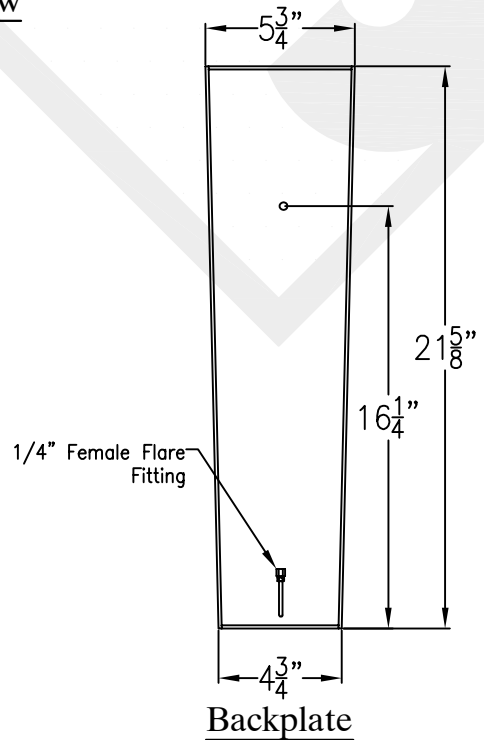

WOOD DALE MEDIUM COPPER WALL MOUNT

Lights are hand crafted
Dimensions may vary by 1/4"

Wood Dale Medium Wall Mount	
St. James LIGHTING	
SCALE: N.T.S.	DRAFT: B. Vial
FILE: WOO	APP'D: J. Ragan
JOB: X	DATE: 03/31/20

WOOD DALE MEDIUM COPPER POST MOUNT

Front View

Side View

1/4" Flare Fitting
Fits over 3" post

Lights are hand crafted
Dimensions may vary by 1/4"

Wood Dale Medium Copper Post Mount	
 St. James LIGHTING	
SCALE: N.T.S.	DRAFT: B. Vial
FILE: WOO	APP'D: J. Ragan
JOB: X	DATE: 05/22/19

WOOD DALE MEDIUM CEILING MOUNT HALF YOKE

Shortest Height 40"

Front View

Side View

Ceiling Mount

Lights are hand crafted
Dimensions may vary by 1/4"

Wood Dale Medium Ceiling Mount Half Yoke	
St. James LIGHTING	
SCALE: N.T.S.	DRAFT: B. Vial
FILE: WOO	APP'D: J. Ragan
JOB: X	DATE: 05/22/19

WOOD DALE MEDIUM CEILING MOUNT FULL YOKE

Shortest Height 40¹/₈"

Front View

Side View

Ceiling Mount

Lights are hand crafted
Dimensions may vary by 1/4"

Wood Dale Medium Ceiling Mount Full Yoke	
St. James LIGHTING	
SCALE: N.T.S.	DRAFT: B. Vial
FILE: WOO	APP'D: J. Ragan
JOB: X	DATE: 11/27/19