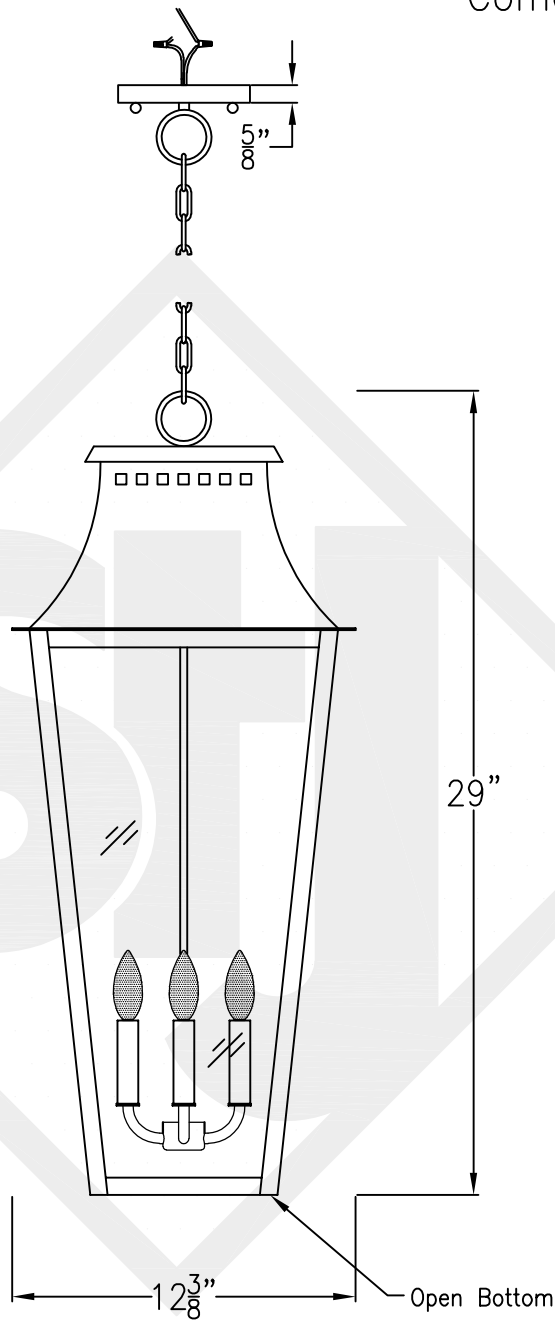

WOOD DALE MEDIUM COPPER POST MOUNT

Front View

Side View

1/4" Flare Fitting
Fits over 3" post

Lights are hand crafted
Dimensions may vary by 1/4"

Wood Dale Medium Copper Post Mount	
 St. James LIGHTING	
SCALE: N.T.S.	DRAFT: B. Vial
FILE: WOO	APP'D: J. Ragan
JOB: X	DATE: 05/22/19

WOOD DALE MEDIUM CEILING MOUNT HALF YOKE

Shortest Height 40"

Front View

Side View

Ceiling Mount

Lights are hand crafted
Dimensions may vary by 1/4"

Wood Dale Medium Ceiling Mount Half Yoke	
St. James LIGHTING	
SCALE: N.T.S.	DRAFT: B. Vial
FILE: WOO	APP'D: J. Ragan
JOB: X	DATE: 05/22/19

WOOD DALE MEDIUM CEILING MOUNT FULL YOKE

Shortest Height 40¹/₈"

Front View

Side View

Ceiling Mount

Lights are hand crafted
Dimensions may vary by 1/4"

Wood Dale Medium Ceiling Mount Full Yoke	
St. James LIGHTING	
SCALE: N.T.S.	DRAFT: B. Vial
FILE: WOO	APP'D: J. Ragan
JOB: X	DATE: 11/27/19

WOOD DALE MEDIUM CHAIN HUNG PENDANT

Comes standard w/
6' of chain

Front View

Ceiling Canopy

Lights are hand crafted
Dimensions may vary by 1/4"

Wood Dale Medium Chain Hung Pendant	
St. James LIGHTING	
SCALE: N.T.S.	DRAFT: B. Vial
FILE: WOO	APP'D: J. Ragan
JOB: X	DATE: 01/14/20