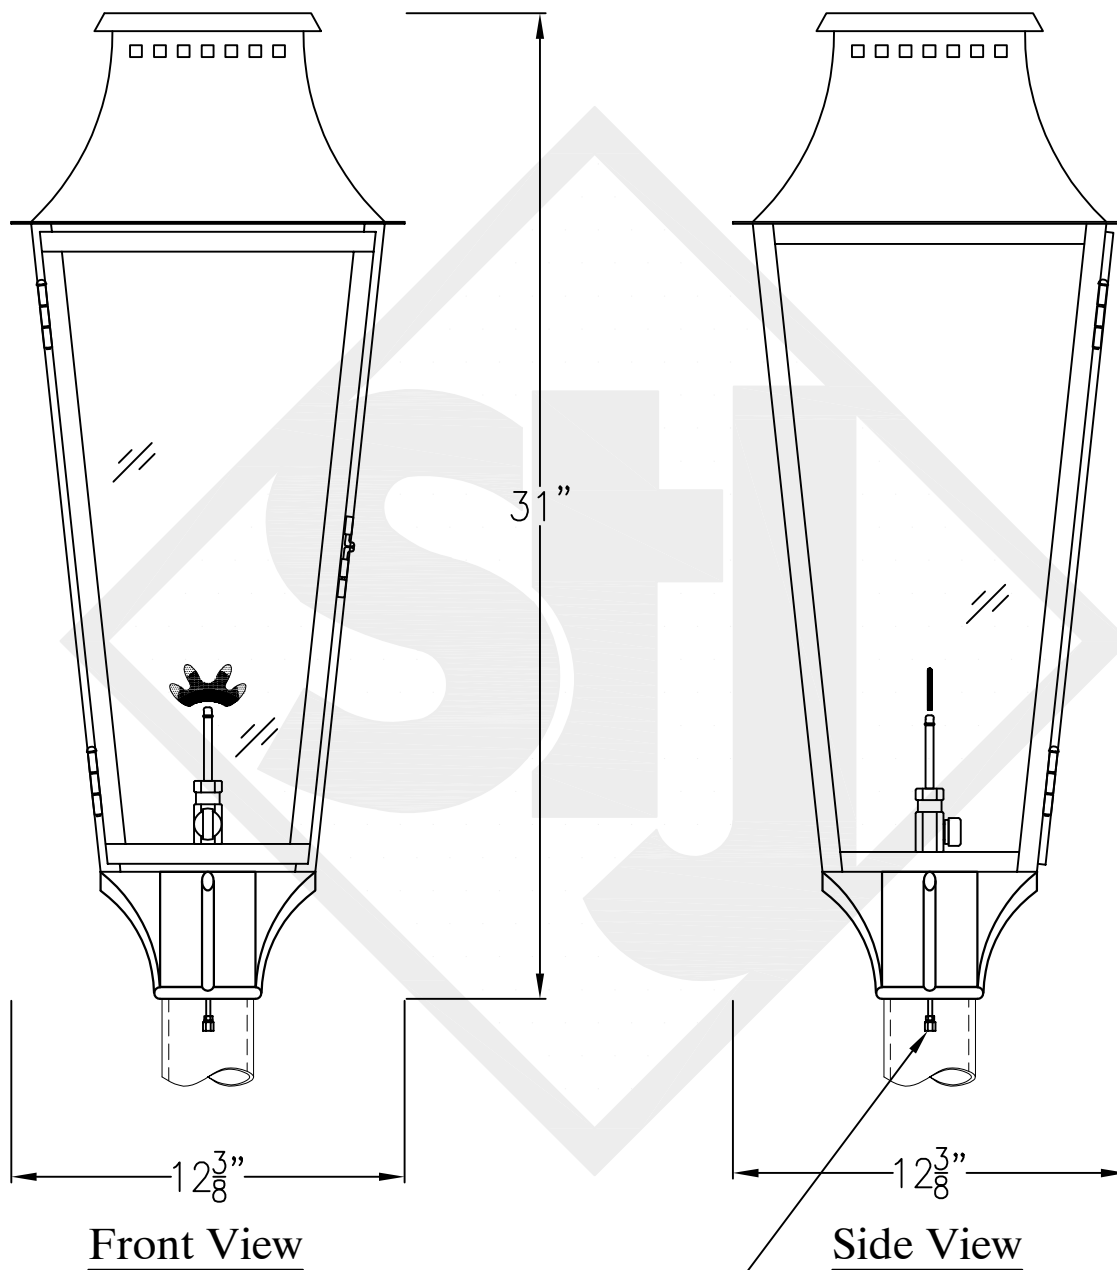

WOOD DALE MEDIUM COPPER WALL MOUNT

Lights are hand crafted
Dimensions may vary by 1/4"

Wood Dale Medium Wall Mount	
St. James LIGHTING	
SCALE: N.T.S.	DRAFT: B. Vial
FILE: WOO	APP'D: J. Ragan
JOB: X	DATE: 03/31/20

WOOD DALE MEDIUM STEEL WALL MOUNT

Comes standard w/ Top Curl

Lights are hand crafted
Dimensions may vary by $\frac{1}{4}$ "

Wood Dale Medium Wall Mount	
 St. James LIGHTING	
SCALE: N.T.S.	DRAFT: B. Vial
FILE: WOO	APP'D: J. Ragan
JOB: X	DATE: 12/5/17

WOOD DALE MEDIUM COPPER POST MOUNT

Front View

Side View

1/4" Flare Fitting
Fits over 3" post

Lights are hand crafted
Dimensions may vary by 1/4"

Wood Dale Medium Copper Post Mount	
 St. James LIGHTING	
SCALE: N.T.S.	DRAFT: B. Vial
FILE: WOO	APP'D: J. Ragan
JOB: X	DATE: 05/22/19

WOOD DALE MEDIUM CEILING MOUNT HALF YOKE

Shortest Height 40"

Front View

Side View

Ceiling Mount

Lights are hand crafted
Dimensions may vary by 1/4"

Wood Dale Medium Ceiling Mount Half Yoke	
St. James LIGHTING	
SCALE: N.T.S.	DRAFT: B. Vial
FILE: WOO	APP'D: J. Ragan
JOB: X	DATE: 05/22/19