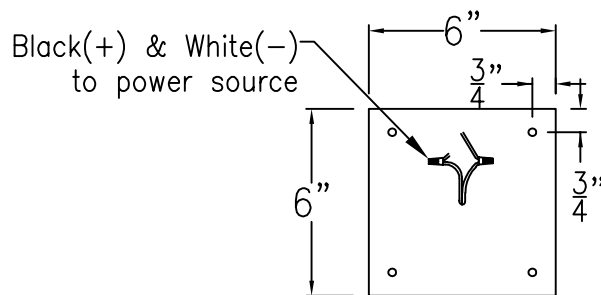

# WOOD DALE MINI CEILING MOUNT FULL YOKE

Shortest Standard Height 29 $\frac{1}{4}$ "

Front View

Side View

Ceiling Mount

Lights are hand crafted  
Dimensions may vary by 1/4"

Wood Dale Mini Ceiling Mount Full Yoke	
<b>St. James LIGHTING</b>	
SCALE: N.T.S.	DRAFT: B. Vial
FILE: WOO	APP'D: J. Ragan
JOB: X	DATE: 11/14/19