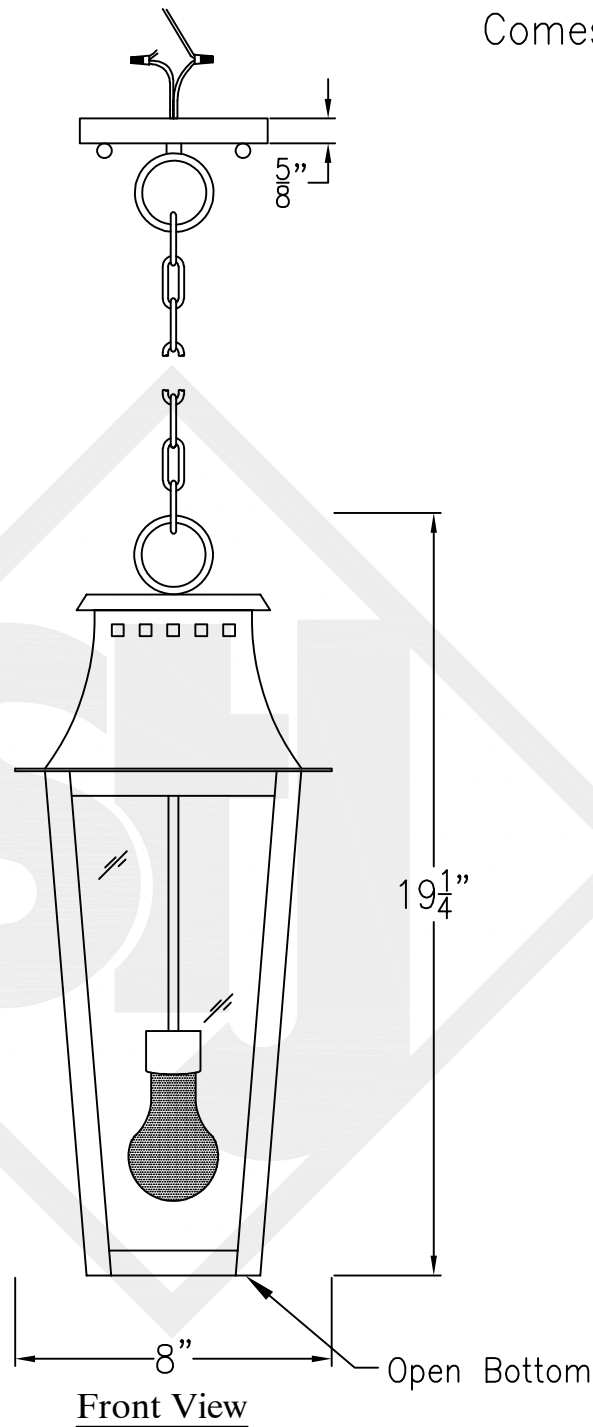

# WOOD DALE MINI COPPER POST MOUNT

Black(+) & White(-)  
to power source  
Fits over 3in Post

Lights are hand crafted  
Dimensions may vary by 1/4"

Wood Dale Mini Copper Post Mount	
 <b>St. James LIGHTING</b>	
SCALE: N.T.S.	DRAFT: B. Vial
FILE: WOO	APP'D: J. Ragan
JOB: X	DATE: 11/13/19

# WOOD DALE MINI CEILING MOUNT HALF YOKE

Shortest Standard height 24 <sup>5</sup>/<sub>8</sub>"

Front View

Side View

Ceiling Mount

Lights are hand crafted  
Dimensions may vary by 1/4"

Wood Dale Mini Ceiling Mount Half Yoke	
<b>St. James LIGHTING</b>	
SCALE: N.T.S.	DRAFT: B. Vial
FILE: WOO	APP'D: J. Ragan
JOB: X	DATE: 11/14/19

# WOOD DALE MINI CEILING MOUNT FULL YOKE

Shortest Standard Height 29 $\frac{1}{4}$ "

Front View

Side View

Ceiling Mount

Lights are hand crafted  
Dimensions may vary by 1/4"

Wood Dale Mini Ceiling Mount Full Yoke	
<b>St. James LIGHTING</b>	
SCALE: N.T.S.	DRAFT: B. Vial
FILE: WOO	APP'D: J. Ragan
JOB: X	DATE: 11/14/19

# WOOD DALE MINI CHAIN HUNG PENDANT

Comes standard w/  
6' of chain

Lights are hand crafted  
Dimensions may vary by 1/4"

Wood Dale Mini Chain Hung Pendant	
<b>St. James LIGHTING</b>	
SCALE: N.T.S.	DRAFT: B. Vial
FILE: WOO	APP'D: J. Ragan
JOB: X	DATE: 11/14/19