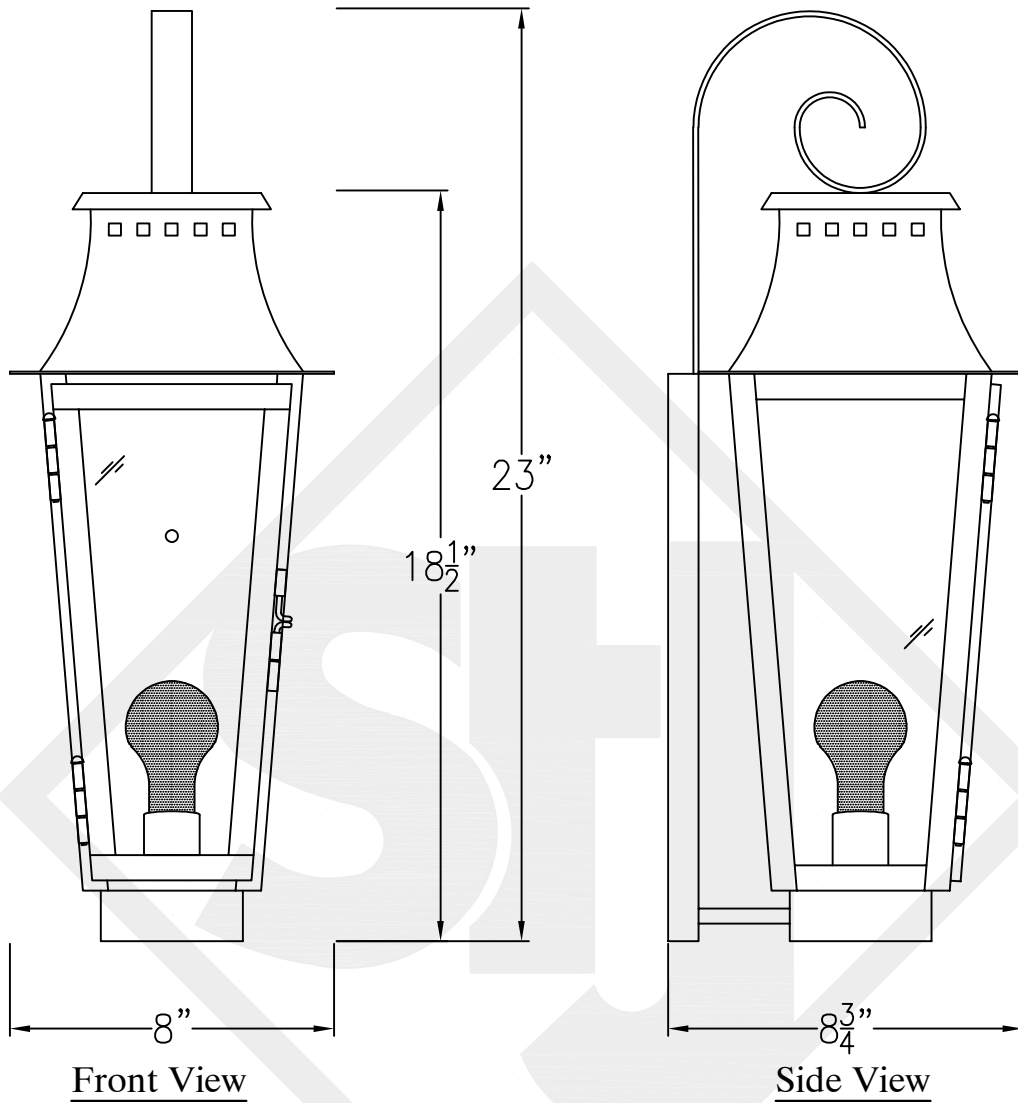

# WOOD DALE MINI COPPER WALL MOUNT

Front View

Side View

Backplate

Lights are hand crafted  
Dimensions may vary by 1/4"

Wood Dale Mini Wall Mount	
 <b>St. James LIGHTING</b>	
SCALE: N.T.S.	DRAFT: B. Vial
FILE: WOO	APP'D: J. Ragan
JOB: X	DATE: 03/31/20

# WOOD DALE MINI STEEL WALL MOUNT

Comes standard w/ Top Curl

Lights are hand crafted  
Dimensions may vary by 1/4"

Wood Dale Mini Wall Mount	
<b>St. James LIGHTING</b>	
SCALE: N.T.S.	DRAFT: B. Vial
FILE: WOO	APP'D: J. Ragan
JOB: X	DATE: 01/14/20

# WOOD DALE MINI COPPER POST MOUNT

Black(+) & White(-)  
to power source  
Fits over 3in Post

Lights are hand crafted  
Dimensions may vary by 1/4"

Wood Dale Mini Copper Post Mount	
 <b>St. James LIGHTING</b>	
SCALE: N.T.S.	DRAFT: B. Vial
FILE: WOO	APP'D: J. Ragan
JOB: X	DATE: 11/13/19

# WOOD DALE MINI CEILING MOUNT HALF YOKE

Shortest Standard height 24 <sup>5</sup>/<sub>8</sub>"

Front View

Side View

Ceiling Mount

Lights are hand crafted  
Dimensions may vary by 1/4"

Wood Dale Mini Ceiling Mount Half Yoke	
<b>St. James LIGHTING</b>	
SCALE: N.T.S.	DRAFT: B. Vial
FILE: WOO	APP'D: J. Ragan
JOB: X	DATE: 11/14/19