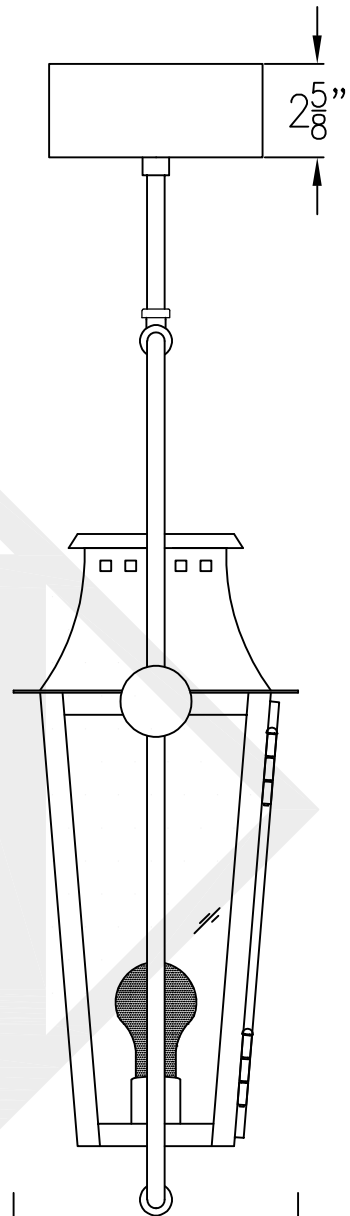

# WOOD DALE MINI COPPER WALL MOUNT

Front View

Side View

Backplate

Lights are hand crafted  
Dimensions may vary by 1/4"

Wood Dale Mini Wall Mount	
 <b>St. James LIGHTING</b>	
SCALE: N.T.S.	DRAFT: B. Vial
FILE: WOO	APP'D: J. Ragan
JOB: X	DATE: 03/31/20

# WOOD DALE MINI COPPER POST MOUNT

Black(+) & White(-)  
to power source  
Fits over 3in Post

Lights are hand crafted  
Dimensions may vary by 1/4"

Wood Dale Mini Copper Post Mount	
 <b>St. James LIGHTING</b>	
SCALE: N.T.S.	DRAFT: B. Vial
FILE: WOO	APP'D: J. Ragan
JOB: X	DATE: 11/13/19

# WOOD DALE MINI CEILING MOUNT HALF YOKE

Shortest Standard height 24 <sup>5</sup>/<sub>8</sub>"

Front View

Side View

Ceiling Mount

Lights are hand crafted  
Dimensions may vary by 1/4"

Wood Dale Mini Ceiling Mount Half Yoke	
<b>St. James LIGHTING</b>	
SCALE: N.T.S.	DRAFT: B. Vial
FILE: WOO	APP'D: J. Ragan
JOB: X	DATE: 11/14/19

# WOOD DALE MINI CEILING MOUNT FULL YOKE

Shortest Standard Height 29 $\frac{1}{4}$ "

Front View

Side View

Ceiling Mount

Lights are hand crafted  
Dimensions may vary by 1/4"

Wood Dale Mini Ceiling Mount Full Yoke	
<b>St. James LIGHTING</b>	
SCALE: N.T.S.	DRAFT: B. Vial
FILE: WOO	APP'D: J. Ragan
JOB: X	DATE: 11/14/19