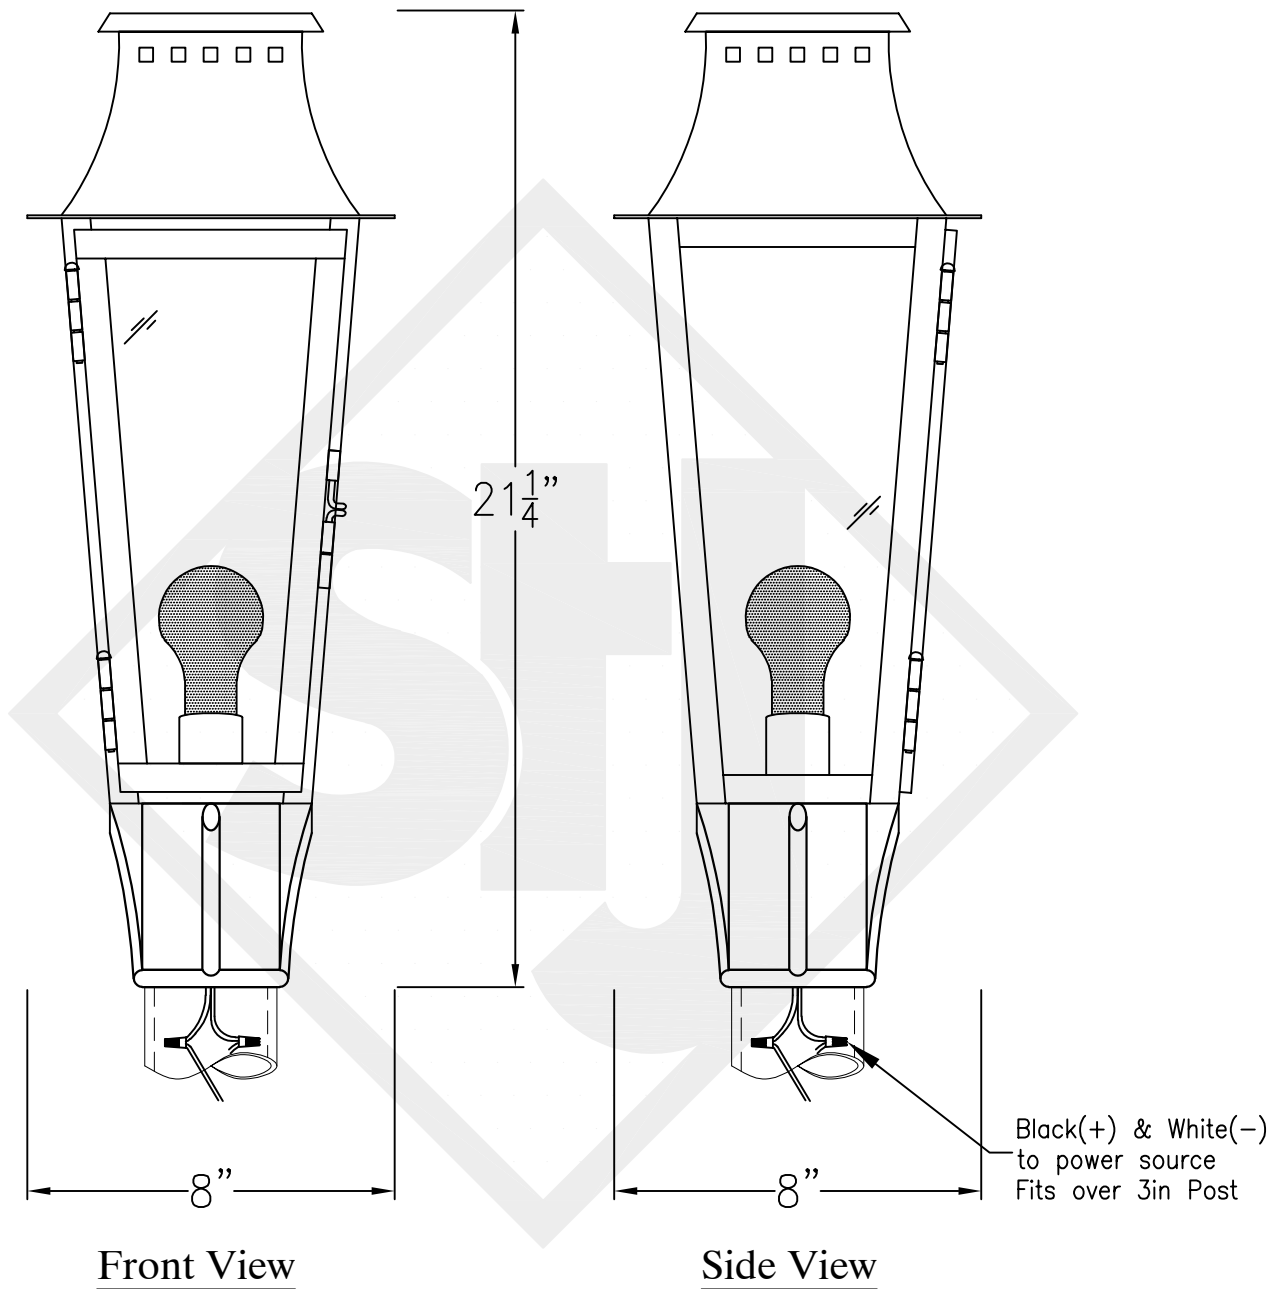

# WOOD DALE MINI COPPER WALL MOUNT

Front View

Side View

Backplate

Lights are hand crafted  
Dimensions may vary by 1/4"

Wood Dale Mini Wall Mount	
 <b>St. James LIGHTING</b>	
SCALE: N.T.S.	DRAFT: B. Vial
FILE: WOO	APP'D: J. Ragan
JOB: X	DATE: 03/31/20

# WOOD DALE MINI STEEL WALL MOUNT

Comes standard w/ Top Curl

Lights are hand crafted  
Dimensions may vary by 1/4"

Wood Dale Mini Wall Mount	
<b>St. James LIGHTING</b>	
SCALE: N.T.S.	DRAFT: B. Vial
FILE: WOO	APP'D: J. Ragan
JOB: X	DATE: 01/14/20

# WOOD DALE MINI COPPER POST MOUNT

Black(+) & White(-)  
to power source  
Fits over 3in Post

Lights are hand crafted  
Dimensions may vary by 1/4"

Wood Dale Mini Copper Post Mount	
 <b>St. James LIGHTING</b>	
SCALE: N.T.S.	DRAFT: B. Vial
FILE: WOO	APP'D: J. Ragan
JOB: X	DATE: 11/13/19

# WOOD DALE MINI CEILING MOUNT HALF YOKE

Shortest Standard height 24 <sup>5</sup>/<sub>8</sub>"

Front View

Side View

Ceiling Mount

Lights are hand crafted  
Dimensions may vary by 1/4"

Wood Dale Mini Ceiling Mount Half Yoke	
<b>St. James LIGHTING</b>	
SCALE: N.T.S.	DRAFT: B. Vial
FILE: WOO	APP'D: J. Ragan
JOB: X	DATE: 11/14/19