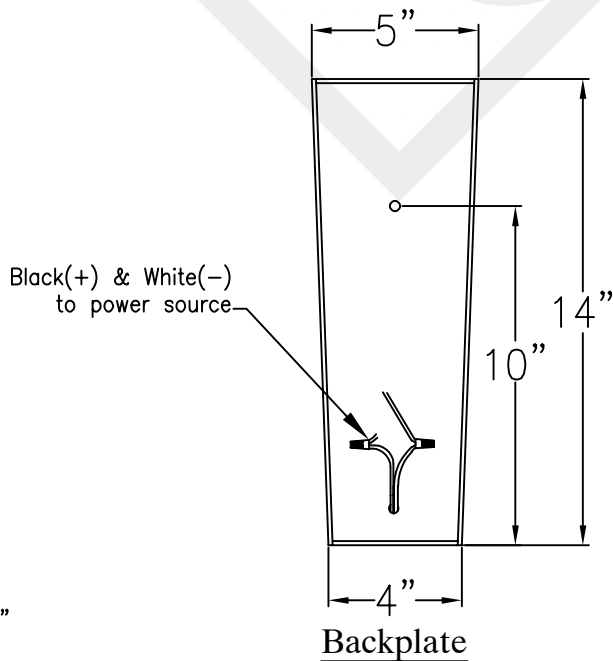

# WOOD DALE MINI COPPER WALL MOUNT

Front View

Side View

Backplate

Lights are hand crafted  
Dimensions may vary by 1/4"

Wood Dale Mini Wall Mount	
 <b>St. James LIGHTING</b>	
SCALE: N.T.S.	DRAFT: B. Vial
FILE: WOO	APP'D: J. Ragan
JOB: X	DATE: 03/31/20

# WOOD DALE MINI STEEL WALL MOUNT

Comes standard w/ Top Curl

Lights are hand crafted  
Dimensions may vary by 1/4"

Wood Dale Mini Wall Mount	
<b>St. James LIGHTING</b>	
SCALE: N.T.S.	DRAFT: B. Vial
FILE: WOO	APP'D: J. Ragan
JOB: X	DATE: 01/14/20

# WOOD DALE MINI COPPER POST MOUNT

Black(+) & White(-)  
to power source  
Fits over 3in Post

Lights are hand crafted  
Dimensions may vary by 1/4"

Wood Dale Mini Copper Post Mount	
 <b>St. James LIGHTING</b>	
SCALE: N.T.S.	DRAFT: B. Vial
FILE: WOO	APP'D: J. Ragan
JOB: X	DATE: 11/13/19

# WOOD DALE MINI CEILING MOUNT HALF YOKE

Shortest Standard height 24 <sup>5</sup>/<sub>8</sub>"

Front View

Side View

Ceiling Mount

Lights are hand crafted  
Dimensions may vary by 1/4"

Wood Dale Mini Ceiling Mount Half Yoke	
<b>St. James LIGHTING</b>	
SCALE: N.T.S.	DRAFT: B. Vial
FILE: WOO	APP'D: J. Ragan
JOB: X	DATE: 11/14/19