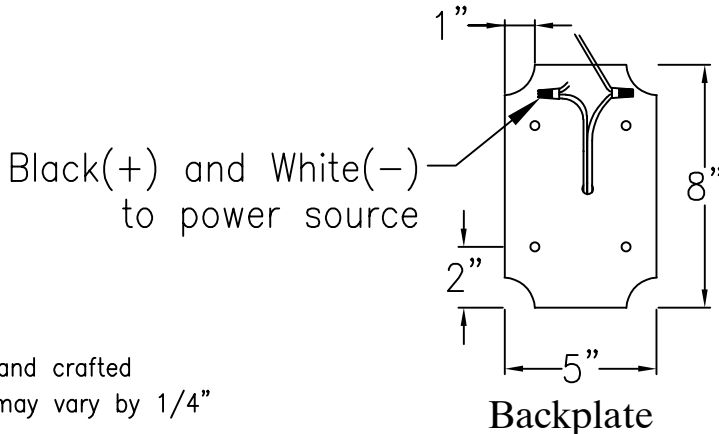

# WOOD DALE MINI COPPER WALL MOUNT

Front View

Side View

Backplate

Lights are hand crafted  
Dimensions may vary by 1/4"

Wood Dale Mini Wall Mount	
 <b>St. James LIGHTING</b>	
SCALE: N.T.S.	DRAFT: B. Vial
FILE: WOO	APP'D: J. Ragan
JOB: X	DATE: 03/31/20

# WOOD DALE MINI STEEL WALL MOUNT

Comes standard w/ Top Curl

Lights are hand crafted  
Dimensions may vary by 1/4"

Wood Dale Mini Wall Mount	
<b>St. James LIGHTING</b>	
SCALE: N.T.S.	DRAFT: B. Vial
FILE: WOO	APP'D: J. Ragan
JOB: X	DATE: 01/14/20

# WOOD DALE MINI COPPER POST MOUNT

Black(+) & White(-)  
to power source  
Fits over 3in Post

Lights are hand crafted  
Dimensions may vary by 1/4"

Wood Dale Mini Copper Post Mount	
 <b>St. James LIGHTING</b>	
SCALE: N.T.S.	DRAFT: B. Vial
FILE: WOO	APP'D: J. Ragan
JOB: X	DATE: 11/13/19