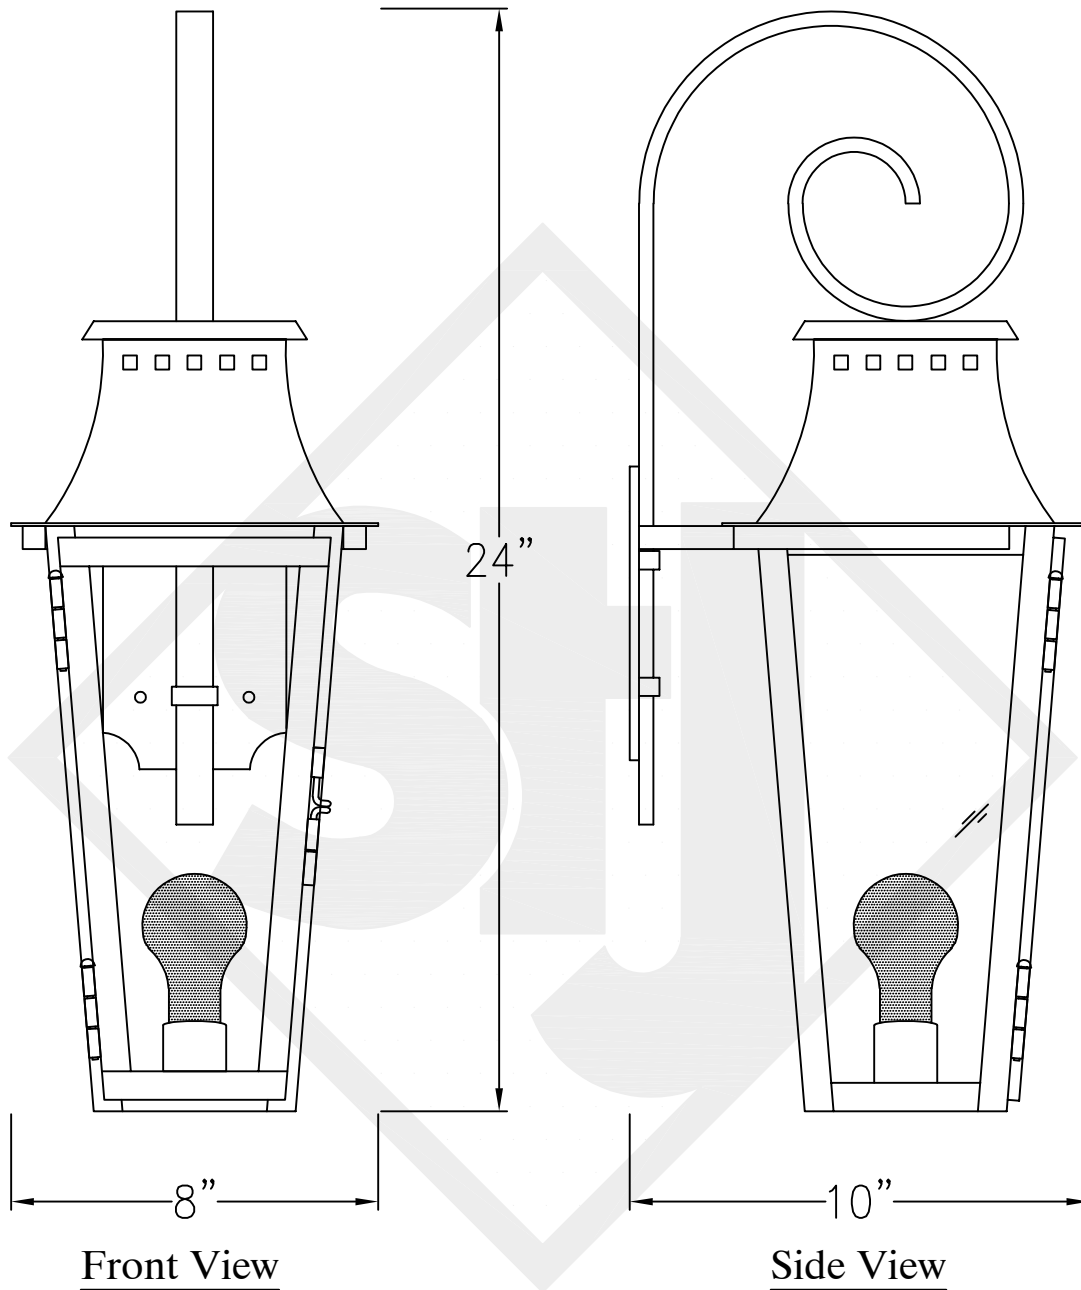

# WOOD DALE MINI COPPER WALL MOUNT

Front View

Side View

Backplate

Lights are hand crafted  
Dimensions may vary by 1/4"

Wood Dale Mini Wall Mount	
 <b>St. James LIGHTING</b>	
SCALE: N.T.S.	DRAFT: B. Vial
FILE: WOO	APP'D: J. Ragan
JOB: X	DATE: 03/31/20

# WOOD DALE MINI STEEL WALL MOUNT

Comes standard w/ Top Curl

Lights are hand crafted  
Dimensions may vary by 1/4"

Wood Dale Mini Wall Mount	
<b>St. James LIGHTING</b>	
SCALE: N.T.S.	DRAFT: B. Vial
FILE: WOO	APP'D: J. Ragan
JOB: X	DATE: 01/14/20

# WOOD DALE MINI COPPER POST MOUNT

Black(+) & White(-)  
to power source  
Fits over 3in Post

Lights are hand crafted  
Dimensions may vary by 1/4"

Wood Dale Mini Copper Post Mount	
 <b>St. James LIGHTING</b>	
SCALE: N.T.S.	DRAFT: B. Vial
FILE: WOO	APP'D: J. Ragan
JOB: X	DATE: 11/13/19

# WOOD DALE MINI CEILING MOUNT HALF YOKE

Shortest Standard height 24 <sup>5</sup>/<sub>8</sub>"

Front View

Side View

Ceiling Mount

Lights are hand crafted  
Dimensions may vary by 1/4"

Wood Dale Mini Ceiling Mount Half Yoke	
<b>St. James LIGHTING</b>	
SCALE: N.T.S.	DRAFT: B. Vial
FILE: WOO	APP'D: J. Ragan
JOB: X	DATE: 11/14/19