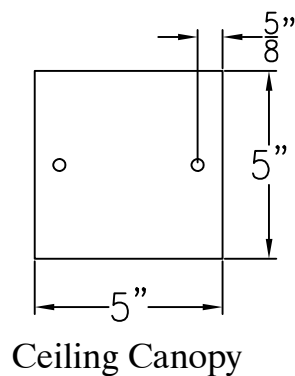

# WOOD DALE MINI COPPER POST MOUNT

Black(+) & White(-)  
to power source  
Fits over 3in Post

Lights are hand crafted  
Dimensions may vary by 1/4"

Wood Dale Mini Copper Post Mount	
 <b>St. James LIGHTING</b>	
SCALE: N.T.S.	DRAFT: B. Vial
FILE: WOO	APP'D: J. Ragan
JOB: X	DATE: 11/13/19

# WOOD DALE MINI CEILING MOUNT HALF YOKE

Shortest Standard height 24 <sup>5</sup>/<sub>8</sub>"

Front View

Side View

Ceiling Mount

Lights are hand crafted  
Dimensions may vary by 1/4"

Wood Dale Mini Ceiling Mount Half Yoke	
<b>St. James LIGHTING</b>	
SCALE: N.T.S.	DRAFT: B. Vial
FILE: WOO	APP'D: J. Ragan
JOB: X	DATE: 11/14/19

# WOOD DALE MINI CEILING MOUNT FULL YOKE

Shortest Standard Height 29 $\frac{1}{4}$ "

Front View

Side View

Ceiling Mount

Lights are hand crafted  
Dimensions may vary by 1/4"

Wood Dale Mini Ceiling Mount Full Yoke	
<b>St. James LIGHTING</b>	
SCALE: N.T.S.	DRAFT: B. Vial
FILE: WOO	APP'D: J. Ragan
JOB: X	DATE: 11/14/19

# WOOD DALE MINI CHAIN HUNG PENDANT

Comes standard w/  
6' of chain

Lights are hand crafted  
Dimensions may vary by 1/4"

Wood Dale Mini Chain Hung Pendant	
<b>St. James LIGHTING</b>	
SCALE: N.T.S.	DRAFT: B. Vial
FILE: WOO	APP'D: J. Ragan
JOB: X	DATE: 11/14/19