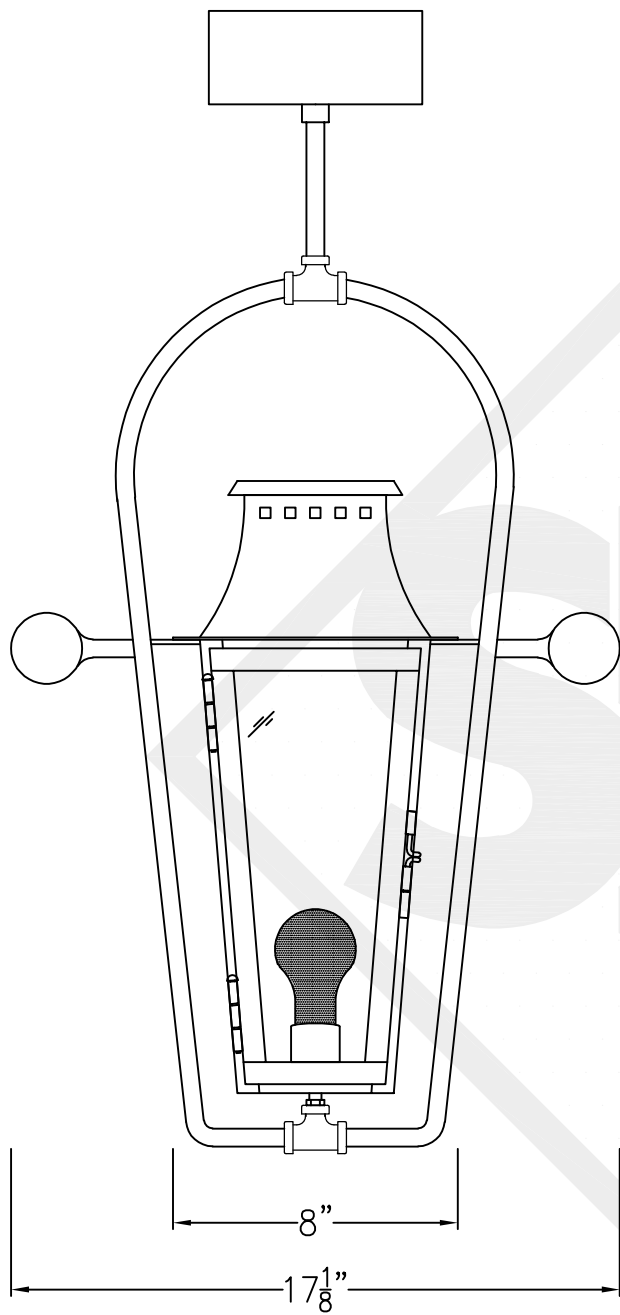

# WOOD DALE MINI STEEL WALL MOUNT

Comes standard w/ Top Curl

Lights are hand crafted  
Dimensions may vary by 1/4"

Wood Dale Mini Wall Mount	
<b>St. James LIGHTING</b>	
SCALE: N.T.S.	DRAFT: B. Vial
FILE: WOO	APP'D: J. Ragan
JOB: X	DATE: 01/14/20

# WOOD DALE MINI COPPER POST MOUNT

Black(+) & White(-)  
to power source  
Fits over 3in Post

Lights are hand crafted  
Dimensions may vary by 1/4"

Wood Dale Mini Copper Post Mount	
 <b>St. James LIGHTING</b>	
SCALE: N.T.S.	DRAFT: B. Vial
FILE: WOO	APP'D: J. Ragan
JOB: X	DATE: 11/13/19

# WOOD DALE MINI CEILING MOUNT HALF YOKE

Shortest Standard height 24 <sup>5</sup>/<sub>8</sub>"

Front View

Side View

Ceiling Mount

Lights are hand crafted  
Dimensions may vary by 1/4"

Wood Dale Mini Ceiling Mount Half Yoke	
<b>St. James LIGHTING</b>	
SCALE: N.T.S.	DRAFT: B. Vial
FILE: WOO	APP'D: J. Ragan
JOB: X	DATE: 11/14/19

# WOOD DALE MINI CEILING MOUNT FULL YOKE

Shortest Standard Height 29 $\frac{1}{4}$ "

Front View

Side View

Ceiling Mount

Lights are hand crafted  
Dimensions may vary by 1/4"

Wood Dale Mini Ceiling Mount Full Yoke	
<b>St. James LIGHTING</b>	
SCALE: N.T.S.	DRAFT: B. Vial
FILE: WOO	APP'D: J. Ragan
JOB: X	DATE: 11/14/19