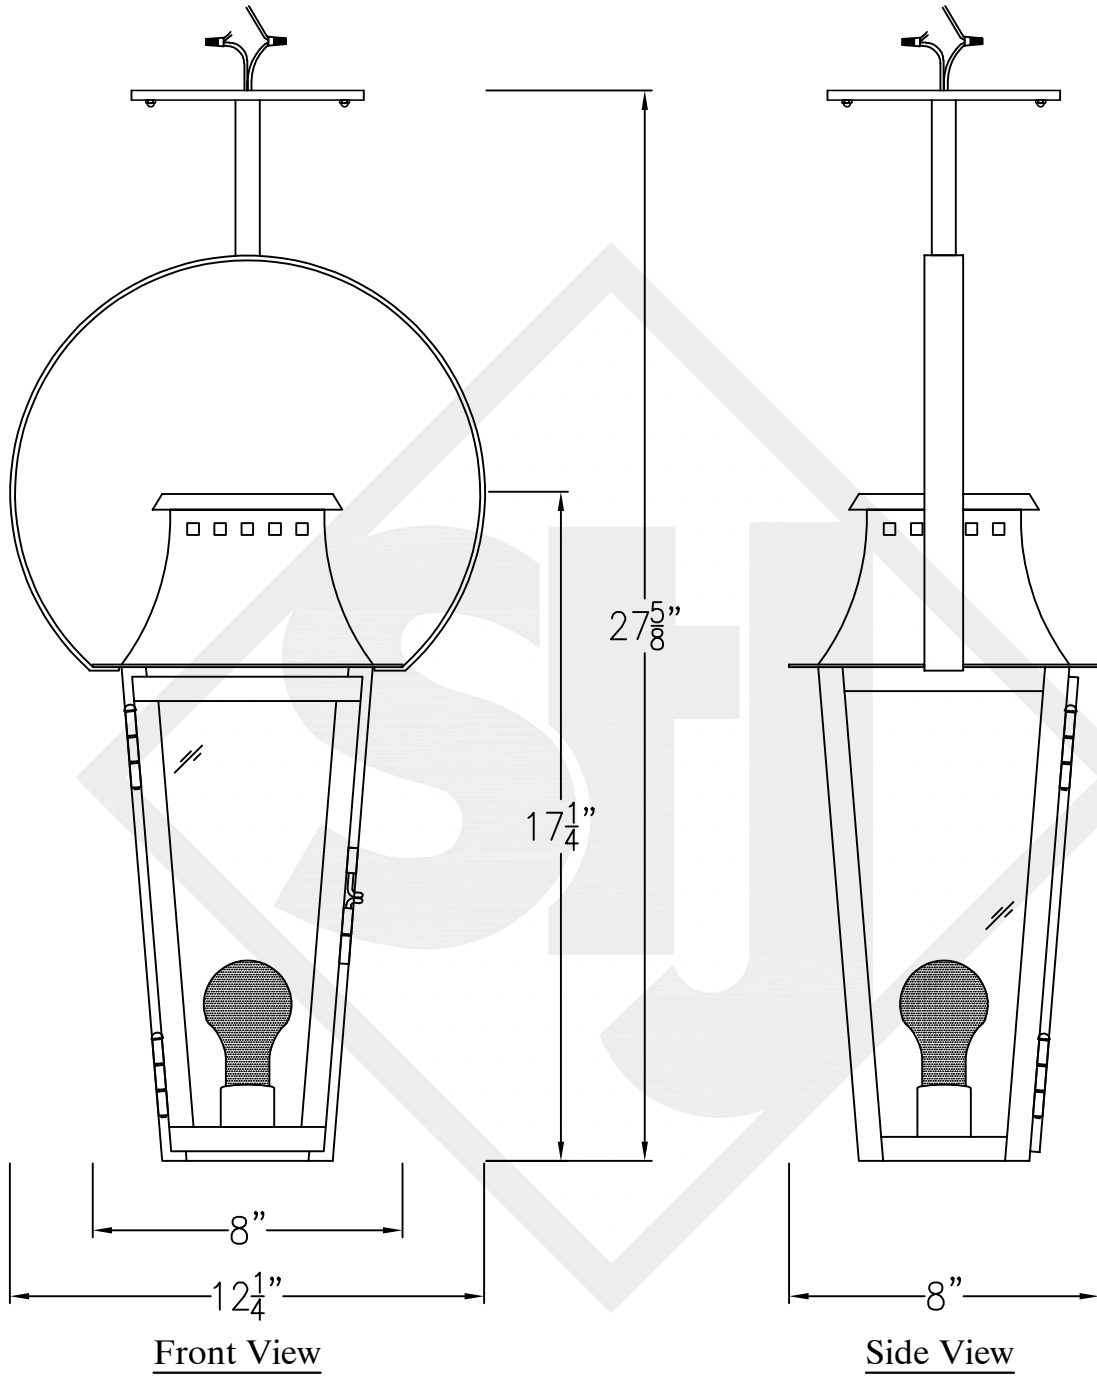

# WOOD DALE MINI COPPER WALL MOUNT

Front View

Side View

Backplate

Lights are hand crafted  
Dimensions may vary by 1/4"

Wood Dale Mini Wall Mount	
 <b>St. James LIGHTING</b>	
SCALE: N.T.S.	DRAFT: B. Vial
FILE: WOO	APP'D: J. Ragan
JOB: X	DATE: 03/31/20

# WOOD DALE MINI STEEL WALL MOUNT

Comes standard w/ Top Curl

Lights are hand crafted  
Dimensions may vary by 1/4"

Wood Dale Mini Wall Mount	
<b>St. James LIGHTING</b>	
SCALE: N.T.S.	DRAFT: B. Vial
FILE: WOO	APP'D: J. Ragan
JOB: X	DATE: 01/14/20

# WOOD DALE MINI COPPER POST MOUNT

Black(+) & White(-)  
to power source  
Fits over 3in Post

Lights are hand crafted  
Dimensions may vary by 1/4"

Wood Dale Mini Copper Post Mount	
 <b>St. James LIGHTING</b>	
SCALE: N.T.S.	DRAFT: B. Vial
FILE: WOO	APP'D: J. Ragan
JOB: X	DATE: 11/13/19

# WOOD DALE MINI CEILING MOUNT HALF YOKE

Shortest Standard height 24 <sup>5</sup>/<sub>8</sub>"

Front View

Side View

Ceiling Mount

Lights are hand crafted  
Dimensions may vary by 1/4"

Wood Dale Mini Ceiling Mount Half Yoke	
<b>St. James LIGHTING</b>	
SCALE: N.T.S.	DRAFT: B. Vial
FILE: WOO	APP'D: J. Ragan
JOB: X	DATE: 11/14/19