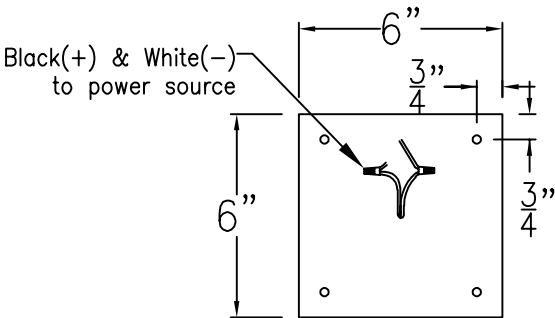

# WOOD DALE MINI COPPER WALL MOUNT

Front View

Side View

Backplate

Lights are hand crafted  
Dimensions may vary by 1/4"

Wood Dale Mini Wall Mount	
 <b>St. James LIGHTING</b>	
SCALE: N.T.S.	DRAFT: B. Vial
FILE: WOO	APP'D: J. Ragan
JOB: X	DATE: 03/31/20

# WOOD DALE MINI STEEL WALL MOUNT

Comes standard w/ Top Curl

Lights are hand crafted  
Dimensions may vary by 1/4"

Wood Dale Mini Wall Mount	
<b>St. James LIGHTING</b>	
SCALE: N.T.S.	DRAFT: B. Vial
FILE: WOO	APP'D: J. Ragan
JOB: X	DATE: 01/14/20

# WOOD DALE MINI COPPER POST MOUNT

Black(+) & White(-)  
to power source  
Fits over 3in Post

Lights are hand crafted  
Dimensions may vary by 1/4"

Wood Dale Mini Copper Post Mount	
 <b>St. James LIGHTING</b>	
SCALE: N.T.S.	DRAFT: B. Vial
FILE: WOO	APP'D: J. Ragan
JOB: X	DATE: 11/13/19

# WOOD DALE MINI CEILING MOUNT HALF YOKE

Shortest Standard height 24 <sup>5</sup>/<sub>8</sub>"

Front View

Side View

Ceiling Mount

Lights are hand crafted  
Dimensions may vary by 1/4"

Wood Dale Mini Ceiling Mount Half Yoke	
<b>St. James LIGHTING</b>	
SCALE: N.T.S.	DRAFT: B. Vial
FILE: WOO	APP'D: J. Ragan
JOB: X	DATE: 11/14/19