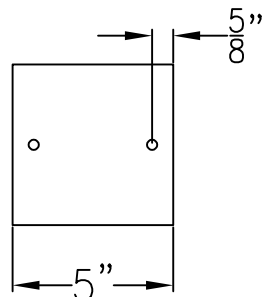

WOOD DALE SMALL COPPER POST MOUNT

Front View

Side View

1/4" Flare Fitting
Fits over 3" post

Lights are hand crafted
Dimensions may vary by 1/4"

Wood Dale Small Copper Post Mount	
St. James LIGHTING	
SCALE: N.T.S.	DRAFT: B. Vial
FILE: WOO	APP'D: J. Ragan
JOB: X	DATE: 05/22/19

WOOD DALE SMALL CEILING MOUNT HALF YOKE

Shortest Height $34\frac{3}{8}$ "

Front View

Side View

Backplate

Lights are hand crafted
Dimensions may vary by 1/4"

Wood Dale Small Ceiling Mount Half Yoke	
St. James LIGHTING	
SCALE: N.T.S.	DRAFT: B. Vial
FILE: WOO	APP'D: J. Ragan
JOB: X	DATE: 05/22/19

WOOD DALE SMALL CEILING MOUNT FULL YOKE

Shortest Height 35 $\frac{1}{2}$ "

Lights are hand crafted
Dimensions may vary by 1/4"

Wood Dale Small Ceiling Mount Full Yoke	
St. James LIGHTING	
SCALE: N.T.S.	DRAFT: B. Vial
FILE: WOO	APP'D: J. Ragan
JOB: X	DATE: 01/14/20

WOOD DALE SMALL CHAIN HUNG PENDANT

Comes standard w/
6' of chain

Front View

Ceiling Canopy

Lights are hand crafted
Dimensions may vary by 1/4"

Wood Dale Small Chan Hung Pendant	
St. James LIGHTING	
SCALE: N.T.S.	DRAFT: B. Vial
FILE: WOO	APP'D: J. Ragan
JOB: X	DATE: 01/14/20