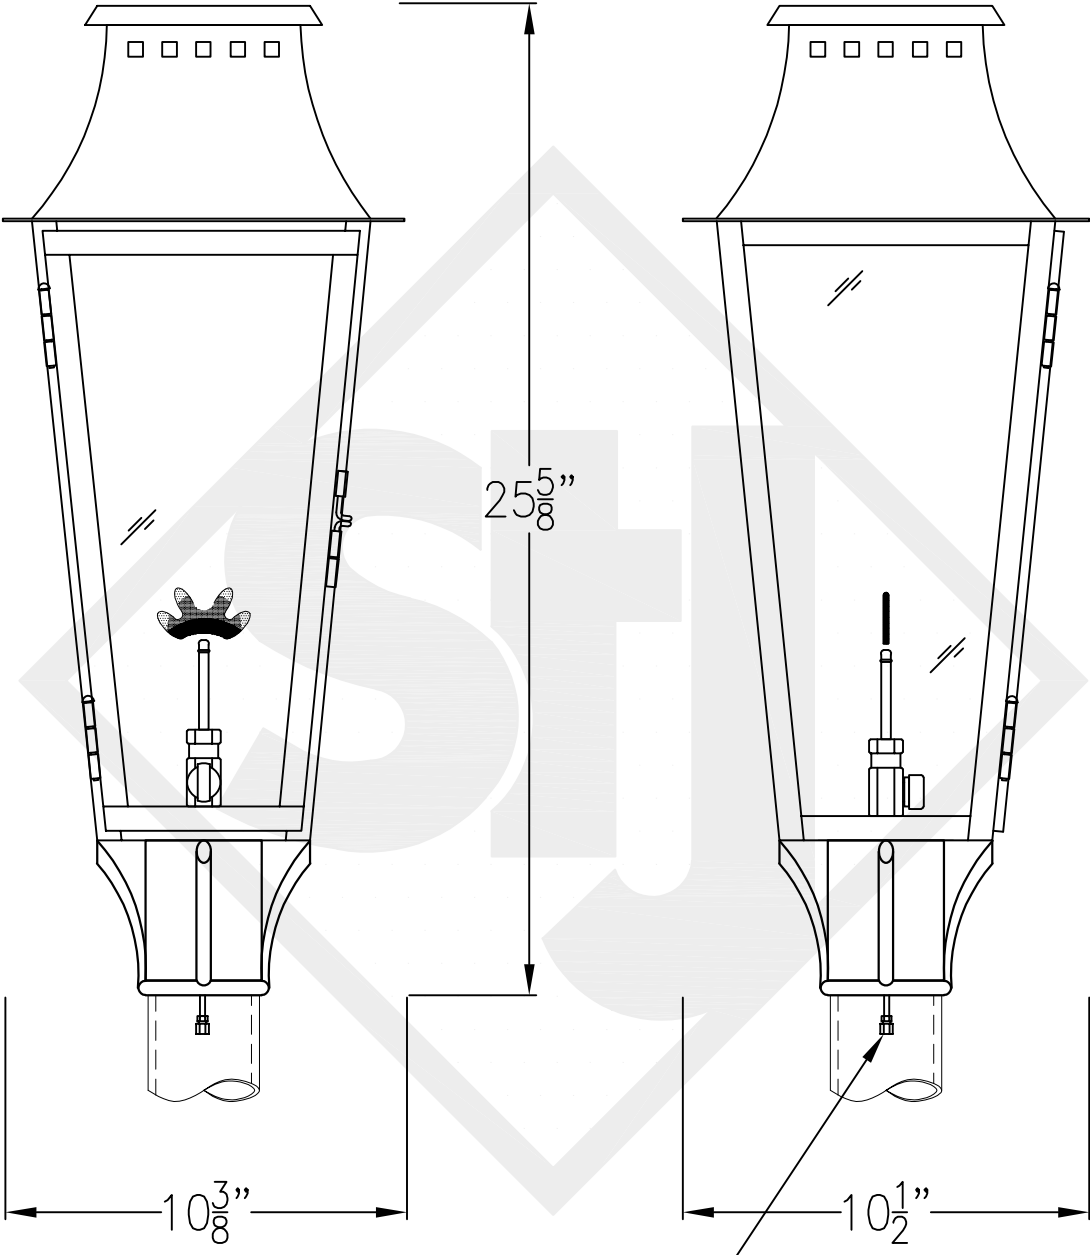

WOOD DALE SMALL COPPER WALL MOUNT

Lights are hand crafted
Dimensions may vary by 1/4"

Wood Dale Small Wall Mount	
 St. James LIGHTING	
SCALE: N.T.S.	DRAFT: B. Vial
FILE: WOO	APP'D: J. Ragan
JOB: X	DATE: 03/31/20

WOOD DALE SMALL STEEL WALL MOUNT

Comes standard w/ Top Curl

Lights are hand crafted
Dimensions may vary by $\frac{1}{4}$ "

Wood Dale Small Steel Wall Mount	
 St. James LIGHTING	
SCALE: N.T.S.	DRAFT: B. Vial
FILE: WOO	APP'D: J. Ragan
JOB: X	DATE: 01/14/20

WOOD DALE SMALL COPPER POST MOUNT

Front View

Side View

1/4" Flare Fitting
Fits over 3" post

Lights are hand crafted
Dimensions may vary by 1/4"

Wood Dale Small Copper Post Mount	
St. James LIGHTING	
SCALE: N.T.S.	DRAFT: B. Vial
FILE: WOO	APP'D: J. Ragan
JOB: X	DATE: 05/22/19

WOOD DALE SMALL CEILING MOUNT HALF YOKE

Shortest Height $34\frac{3}{8}$ "

Front View

Side View

Backplate

Lights are hand crafted
Dimensions may vary by 1/4"

Wood Dale Small Ceiling Mount Half Yoke	
St. James LIGHTING	
SCALE: N.T.S.	DRAFT: B. Vial
FILE: WOO	APP'D: J. Ragan
JOB: X	DATE: 05/22/19