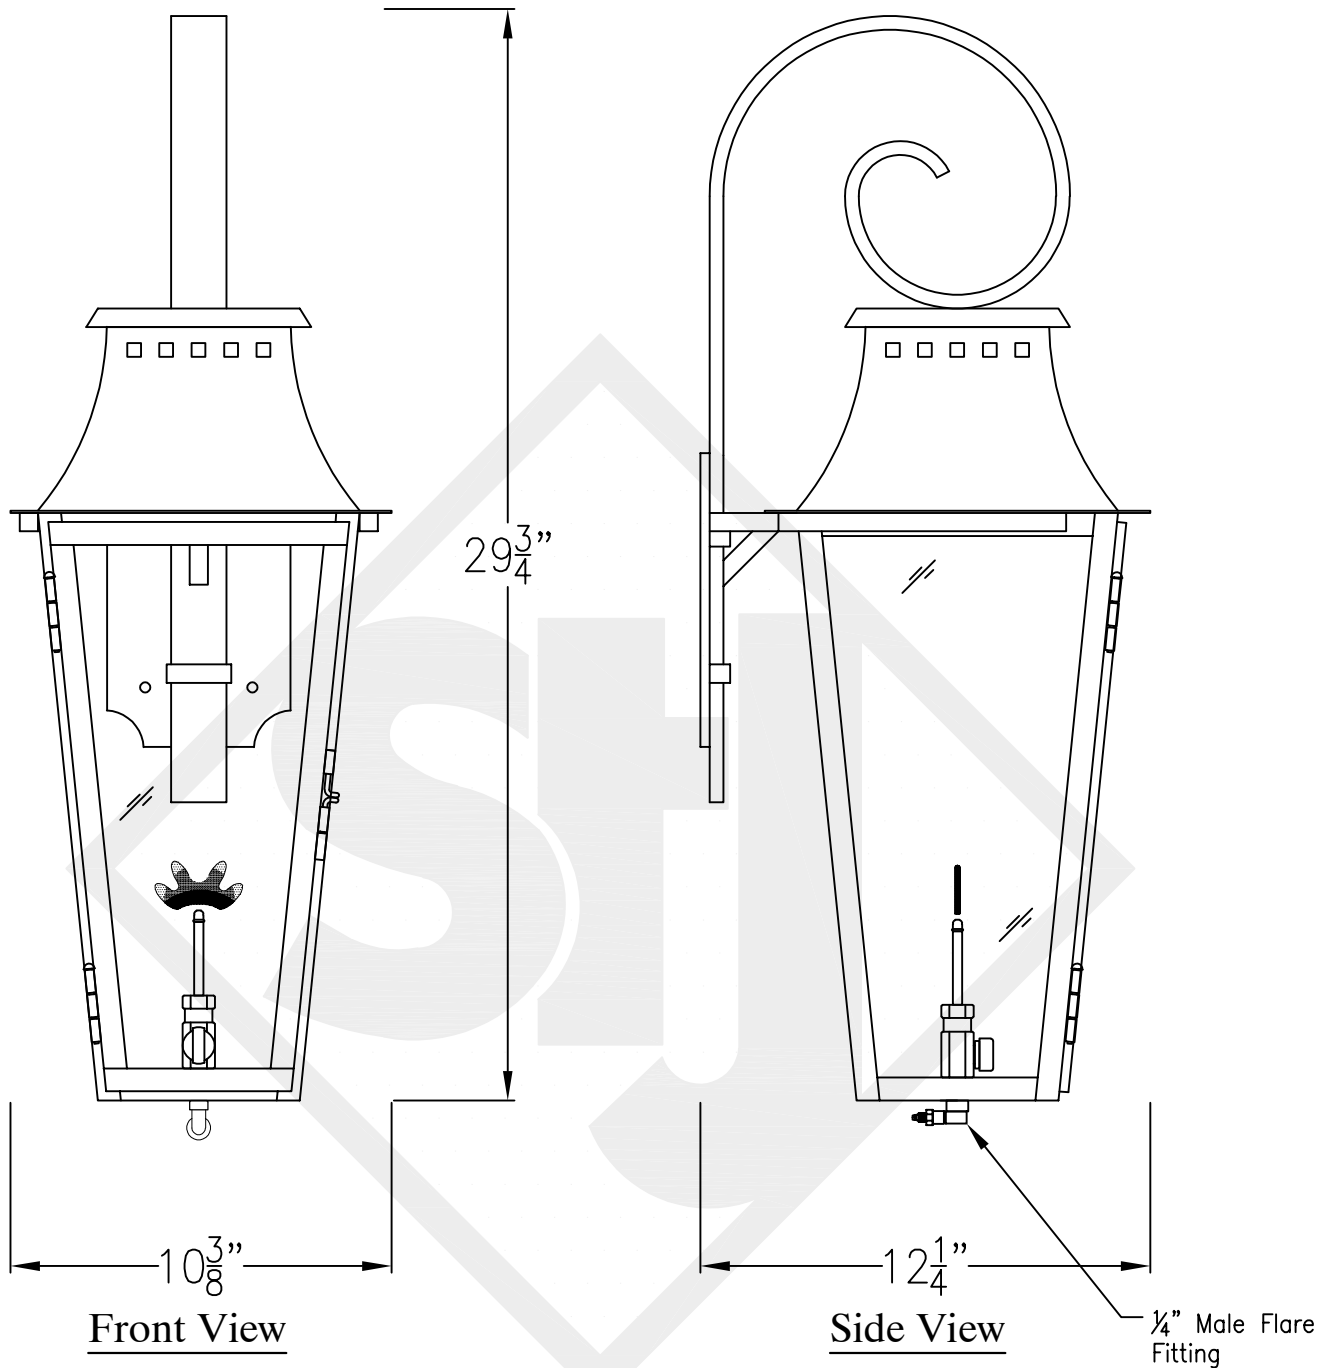

WOOD DALE SMALL COPPER WALL MOUNT

Lights are hand crafted
Dimensions may vary by 1/4"

Wood Dale Small Wall Mount	
 St. James LIGHTING	
SCALE: N.T.S.	DRAFT: B. Vial
FILE: WOO	APP'D: J. Ragan
JOB: X	DATE: 03/31/20

WOOD DALE SMALL STEEL WALL MOUNT

Comes standard w/ Top Curl

Lights are hand crafted
Dimensions may vary by $\frac{1}{4}$ "

Wood Dale Small Steel Wall Mount	
 St. James LIGHTING	
SCALE: N.T.S.	DRAFT: B. Vial
FILE: WOO	APP'D: J. Ragan
JOB: X	DATE: 01/14/20

WOOD DALE SMALL COPPER POST MOUNT

Front View

Side View

1/4" Flare Fitting
Fits over 3" post

Lights are hand crafted
Dimensions may vary by 1/4"

Wood Dale Small Copper Post Mount	
St. James LIGHTING	
SCALE: N.T.S.	DRAFT: B. Vial
FILE: WOO	APP'D: J. Ragan
JOB: X	DATE: 05/22/19

WOOD DALE SMALL CEILING MOUNT HALF YOKE

Shortest Height $34\frac{3}{8}$ "

Front View

Side View

Backplate

Lights are hand crafted
Dimensions may vary by 1/4"

Wood Dale Small Ceiling Mount Half Yoke	
St. James LIGHTING	
SCALE: N.T.S.	DRAFT: B. Vial
FILE: WOO	APP'D: J. Ragan
JOB: X	DATE: 05/22/19