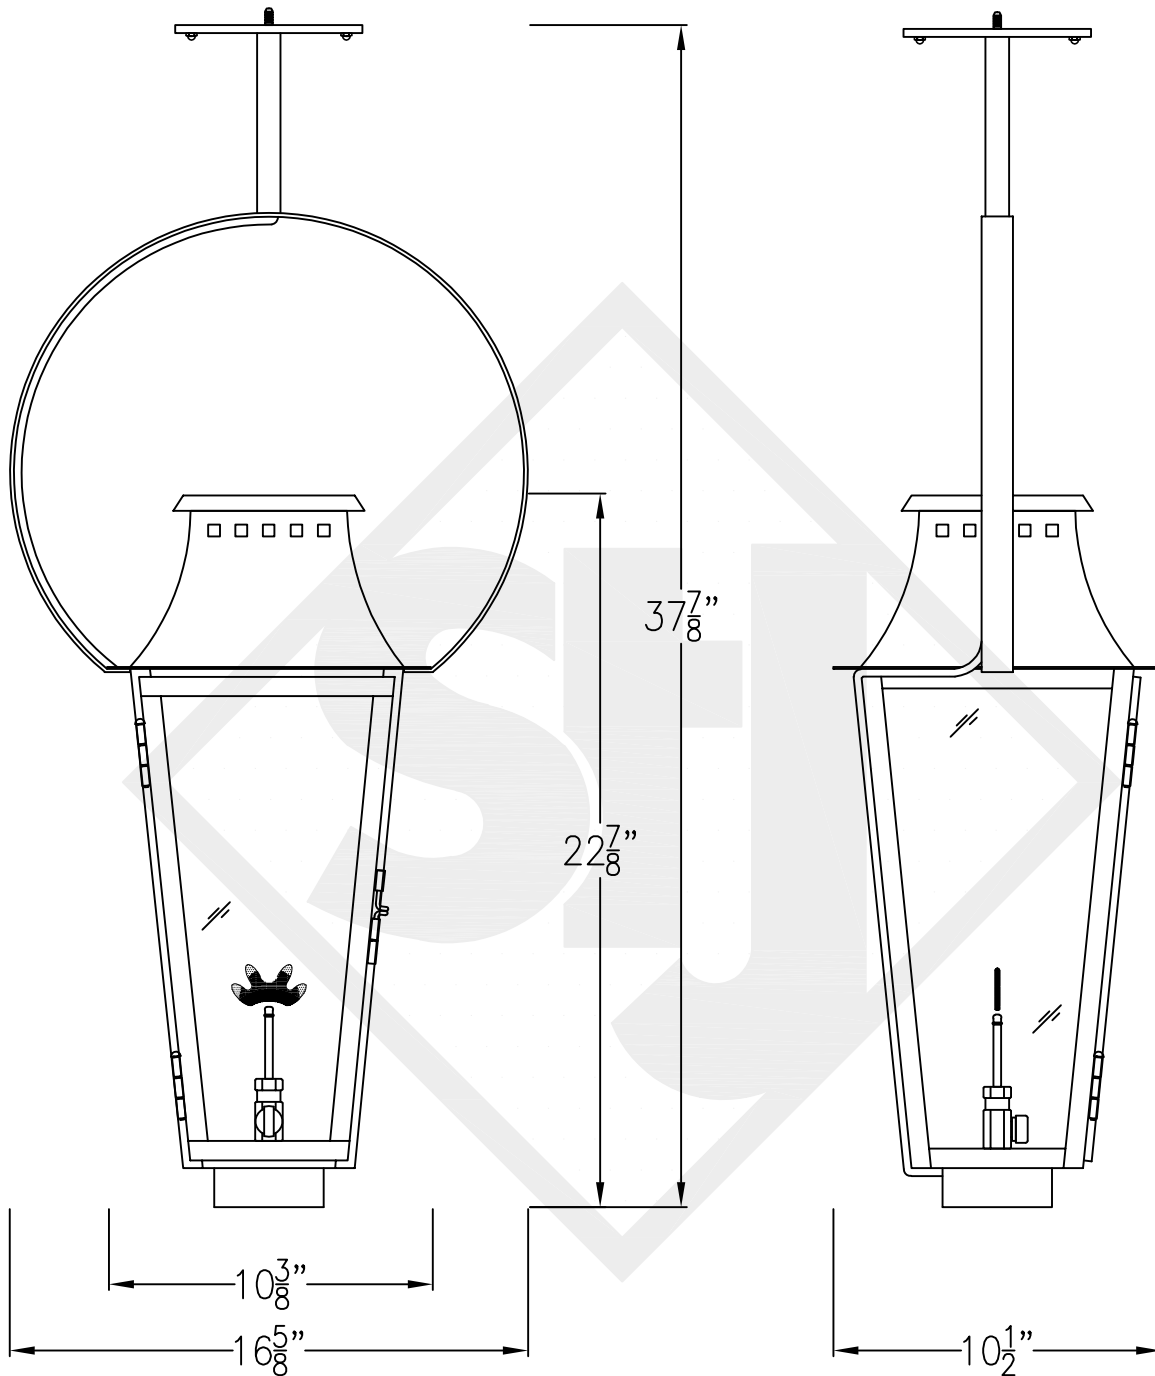

WOOD DALE SMALL COPPER WALL MOUNT

Lights are hand crafted
Dimensions may vary by 1/4"

Wood Dale Small Wall Mount	
 St. James LIGHTING	
SCALE: N.T.S.	DRAFT: B. Vial
FILE: WOO	APP'D: J. Ragan
JOB: X	DATE: 03/31/20

WOOD DALE SMALL STEEL WALL MOUNT

Comes standard w/ Top Curl

Lights are hand crafted
Dimensions may vary by $\frac{1}{4}$ "

Wood Dale Small Steel Wall Mount	
 St. James LIGHTING	
SCALE: N.T.S.	DRAFT: B. Vial
FILE: WOO	APP'D: J. Ragan
JOB: X	DATE: 01/14/20

WOOD DALE SMALL COPPER POST MOUNT

Front View

Side View

1/4" Flare Fitting
Fits over 3" post

Lights are hand crafted
Dimensions may vary by 1/4"

Wood Dale Small Copper Post Mount	
St. James LIGHTING	
SCALE: N.T.S.	DRAFT: B. Vial
FILE: WOO	APP'D: J. Ragan
JOB: X	DATE: 05/22/19

WOOD DALE SMALL CEILING MOUNT HALF YOKE

Shortest Height $34\frac{3}{8}$ "

Front View

Side View

Backplate

Lights are hand crafted
Dimensions may vary by 1/4"

Wood Dale Small Ceiling Mount Half Yoke	
St. James LIGHTING	
SCALE: N.T.S.	DRAFT: B. Vial
FILE: WOO	APP'D: J. Ragan
JOB: X	DATE: 05/22/19