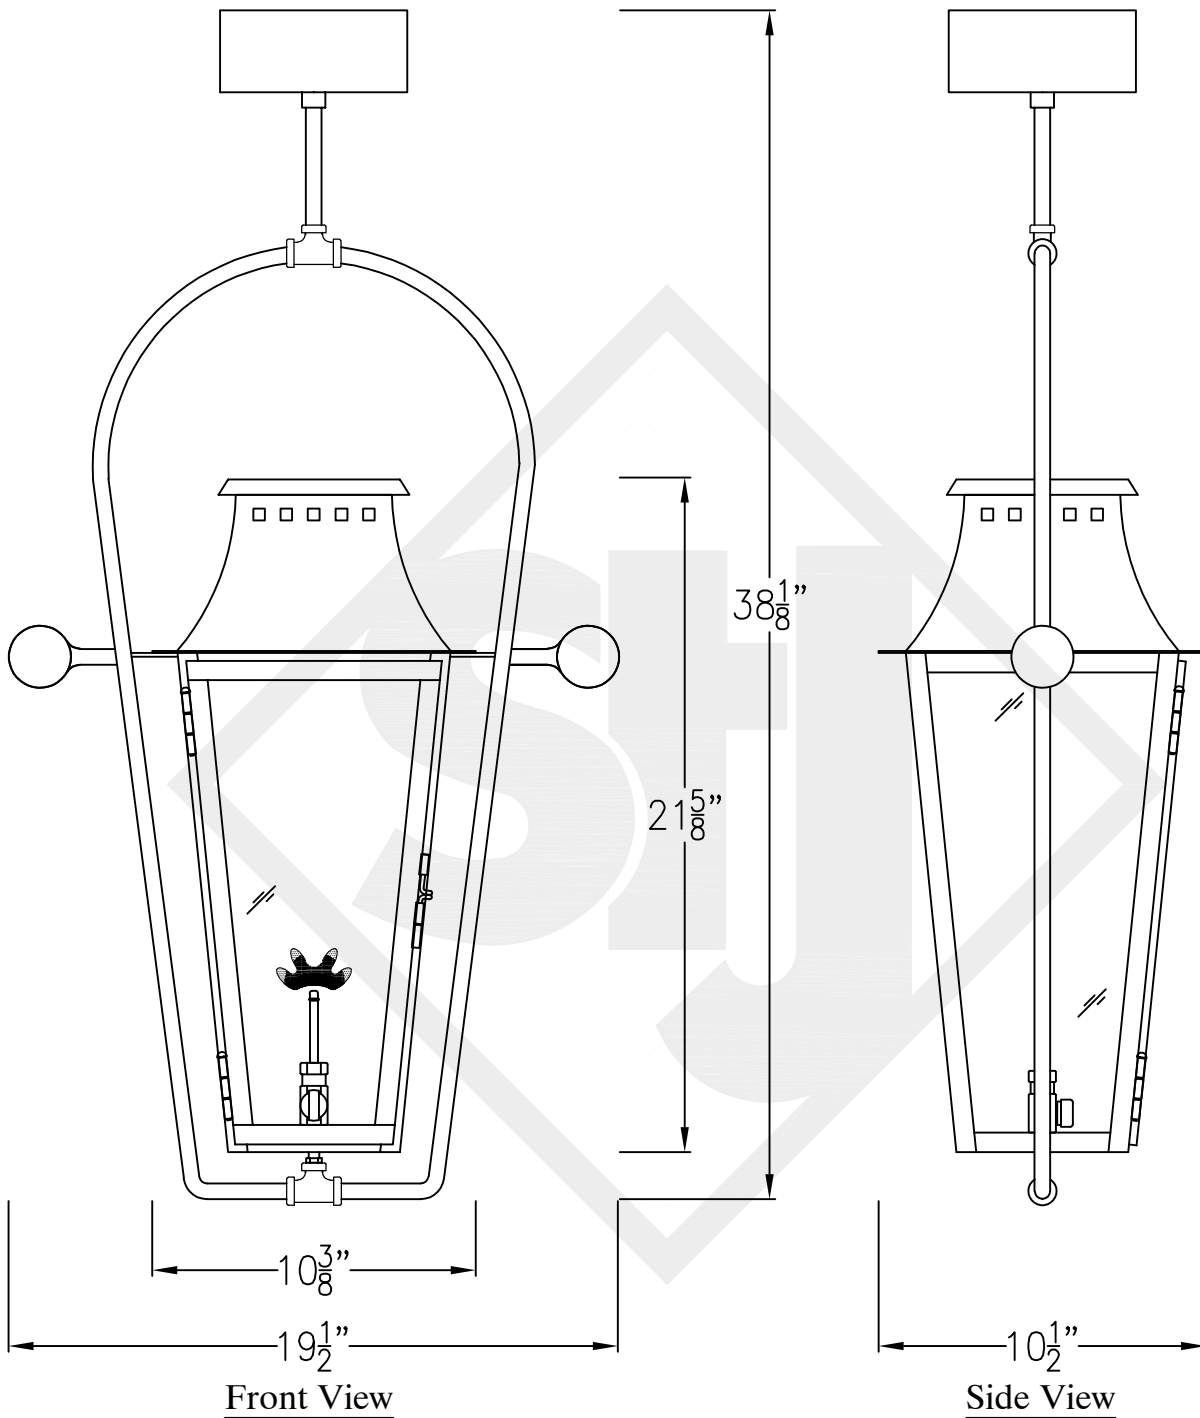

WOOD DALE SMALL COPPER WALL MOUNT

Lights are hand crafted
Dimensions may vary by 1/4"

Wood Dale Small Wall Mount	
 St. James LIGHTING	
SCALE: N.T.S.	DRAFT: B. Vial
FILE: WOO	APP'D: J. Ragan
JOB: X	DATE: 03/31/20

WOOD DALE SMALL COPPER POST MOUNT

Front View

Side View

1/4" Flare Fitting
Fits over 3" post

Lights are hand crafted
Dimensions may vary by 1/4"

Wood Dale Small Copper Post Mount	
St. James LIGHTING	
SCALE: N.T.S.	DRAFT: B. Vial
FILE: WOO	APP'D: J. Ragan
JOB: X	DATE: 05/22/19

WOOD DALE SMALL CEILING MOUNT HALF YOKE

Shortest Height $34\frac{3}{8}$ "

Front View

Side View

Backplate

Lights are hand crafted
Dimensions may vary by 1/4"

Wood Dale Small Ceiling Mount Half Yoke	
St. James LIGHTING	
SCALE: N.T.S.	DRAFT: B. Vial
FILE: WOO	APP'D: J. Ragan
JOB: X	DATE: 05/22/19

WOOD DALE SMALL CEILING MOUNT FULL YOKE

Shortest Height 35 $\frac{1}{2}$ "

Lights are hand crafted
Dimensions may vary by 1/4"

Wood Dale Small Ceiling Mount Full Yoke	
St. James LIGHTING	
SCALE: N.T.S.	DRAFT: B. Vial
FILE: WOO	APP'D: J. Ragan
JOB: X	DATE: 01/14/20