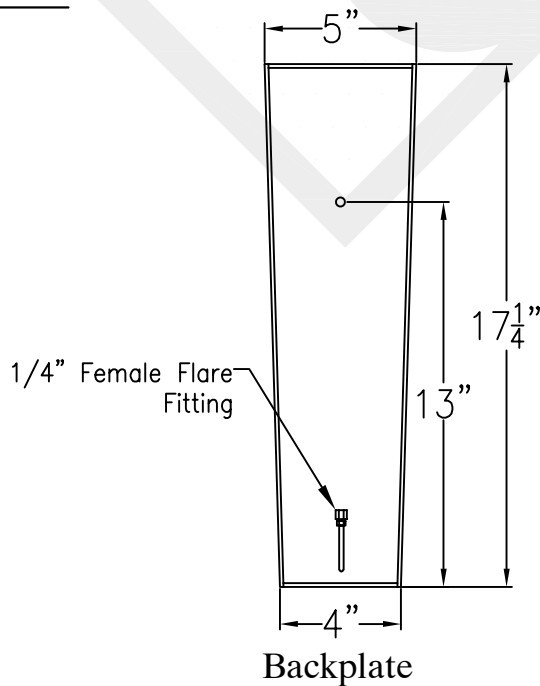

WOOD DALE SMALL COPPER WALL MOUNT

Lights are hand crafted
Dimensions may vary by 1/4"

Wood Dale Small Wall Mount	
 St. James LIGHTING	
SCALE: N.T.S.	DRAFT: B. Vial
FILE: WOO	APP'D: J. Ragan
JOB: X	DATE: 03/31/20

WOOD DALE SMALL STEEL WALL MOUNT

Comes standard w/ Top Curl

Lights are hand crafted
Dimensions may vary by $\frac{1}{4}$ "

Wood Dale Small Steel Wall Mount	
 St. James LIGHTING	
SCALE: N.T.S.	DRAFT: B. Vial
FILE: WOO	APP'D: J. Ragan
JOB: X	DATE: 01/14/20

WOOD DALE SMALL COPPER POST MOUNT

Front View

Side View

1/4" Flare Fitting
Fits over 3" post

Lights are hand crafted
Dimensions may vary by 1/4"

Wood Dale Small Copper Post Mount	
St. James LIGHTING	
SCALE: N.T.S.	DRAFT: B. Vial
FILE: WOO	APP'D: J. Ragan
JOB: X	DATE: 05/22/19

WOOD DALE SMALL CEILING MOUNT HALF YOKE

Shortest Height $34\frac{3}{8}$ "

Front View

Side View

Backplate

Lights are hand crafted
Dimensions may vary by 1/4"

Wood Dale Small Ceiling Mount Half Yoke	
St. James LIGHTING	
SCALE: N.T.S.	DRAFT: B. Vial
FILE: WOO	APP'D: J. Ragan
JOB: X	DATE: 05/22/19