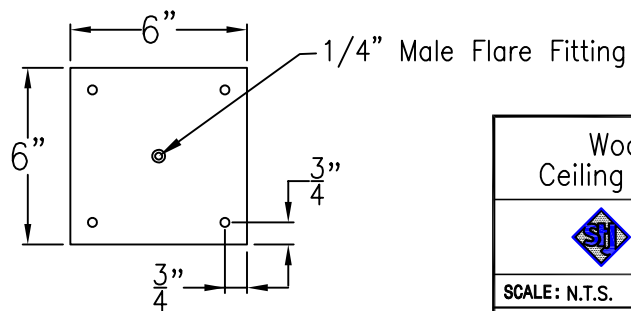

WOOD DALE SMALL STEEL WALL MOUNT

Comes standard w/ Top Curl

Lights are hand crafted
Dimensions may vary by $\frac{1}{4}$ "

Wood Dale Small Steel Wall Mount	
 St. James LIGHTING	
SCALE: N.T.S.	DRAFT: B. Vial
FILE: WOO	APP'D: J. Ragan
JOB: X	DATE: 01/14/20

WOOD DALE SMALL COPPER POST MOUNT

Front View

Side View

1/4" Flare Fitting
Fits over 3" post

Lights are hand crafted
Dimensions may vary by 1/4"

Wood Dale Small Copper Post Mount	
St. James LIGHTING	
SCALE: N.T.S.	DRAFT: B. Vial
FILE: WOO	APP'D: J. Ragan
JOB: X	DATE: 05/22/19

WOOD DALE SMALL CEILING MOUNT HALF YOKE

Shortest Height $34\frac{3}{8}$ "

Front View

Side View

Backplate

Lights are hand crafted
Dimensions may vary by 1/4"

Wood Dale Small Ceiling Mount Half Yoke	
St. James LIGHTING	
SCALE: N.T.S.	DRAFT: B. Vial
FILE: WOO	APP'D: J. Ragan
JOB: X	DATE: 05/22/19