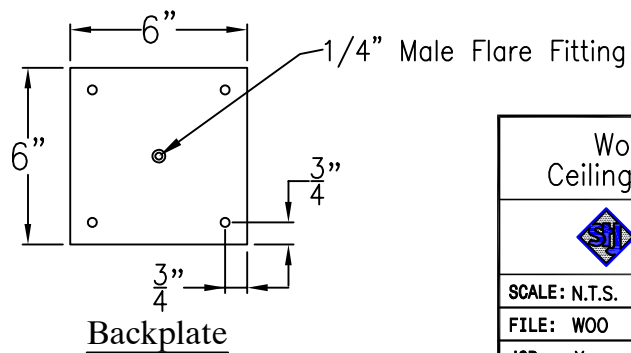

WOOD DALE SMALL COPPER POST MOUNT

Front View

Side View

1/4" Flare Fitting
Fits over 3" post

Lights are hand crafted
Dimensions may vary by 1/4"

Wood Dale Small Copper Post Mount	
St. James LIGHTING	
SCALE: N.T.S.	DRAFT: B. Vial
FILE: WOO	APP'D: J. Ragan
JOB: X	DATE: 05/22/19

WOOD DALE SMALL CEILING MOUNT HALF YOKE

Shortest Height $34\frac{3}{8}$ "

Front View

Side View

Backplate

Lights are hand crafted
Dimensions may vary by 1/4"

Wood Dale Small Ceiling Mount Half Yoke	
St. James LIGHTING	
SCALE: N.T.S.	DRAFT: B. Vial
FILE: WOO	APP'D: J. Ragan
JOB: X	DATE: 05/22/19

WOOD DALE SMALL CEILING MOUNT FULL YOKE

Shortest Height 35 $\frac{1}{2}$ "

Lights are hand crafted
Dimensions may vary by 1/4"

Wood Dale Small Ceiling Mount Full Yoke	
St. James LIGHTING	
SCALE: N.T.S.	DRAFT: B. Vial
FILE: WOO	APP'D: J. Ragan
JOB: X	DATE: 01/14/20