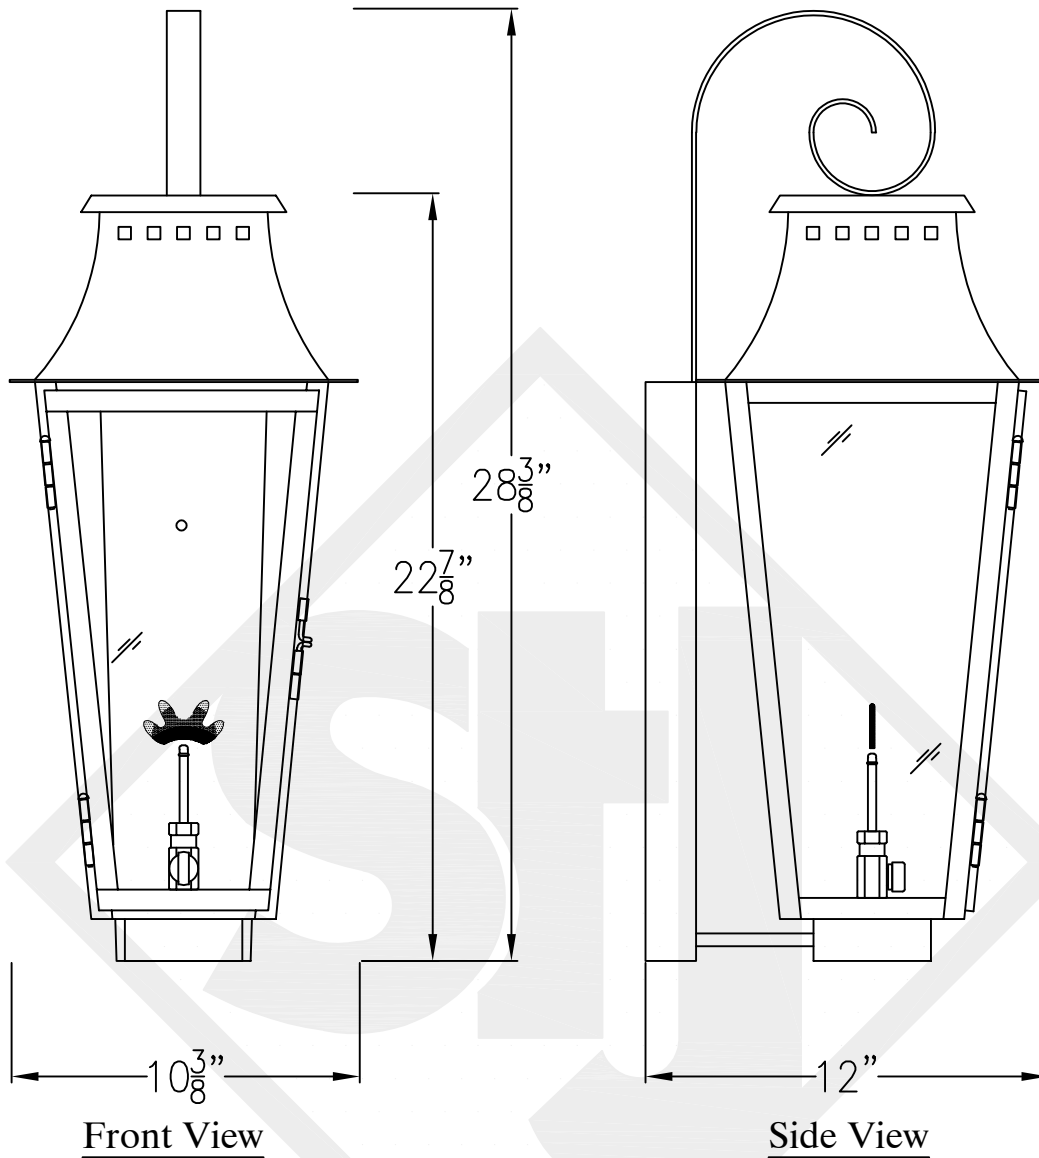

WOOD DALE SMALL COPPER WALL MOUNT

Lights are hand crafted
Dimensions may vary by 1/4"

Wood Dale Small Wall Mount	
 St. James LIGHTING	
SCALE: N.T.S.	DRAFT: B. Vial
FILE: WOO	APP'D: J. Ragan
JOB: X	DATE: 03/31/20

WOOD DALE SMALL STEEL WALL MOUNT

Comes standard w/ Top Curl

Lights are hand crafted
Dimensions may vary by $\frac{1}{4}$ "

Wood Dale Small Steel Wall Mount	
 St. James LIGHTING	
SCALE: N.T.S.	DRAFT: B. Vial
FILE: WOO	APP'D: J. Ragan
JOB: X	DATE: 01/14/20

WOOD DALE SMALL COPPER POST MOUNT

Front View

Side View

1/4" Flare Fitting
Fits over 3" post

Lights are hand crafted
Dimensions may vary by 1/4"

Wood Dale Small Copper Post Mount	
St. James LIGHTING	
SCALE: N.T.S.	DRAFT: B. Vial
FILE: WOO	APP'D: J. Ragan
JOB: X	DATE: 05/22/19

WOOD DALE SMALL CEILING MOUNT HALF YOKE

Shortest Height $34\frac{3}{8}$ "

Front View

Side View

Backplate

Lights are hand crafted
Dimensions may vary by 1/4"

Wood Dale Small Ceiling Mount Half Yoke	
St. James LIGHTING	
SCALE: N.T.S.	DRAFT: B. Vial
FILE: WOO	APP'D: J. Ragan
JOB: X	DATE: 05/22/19