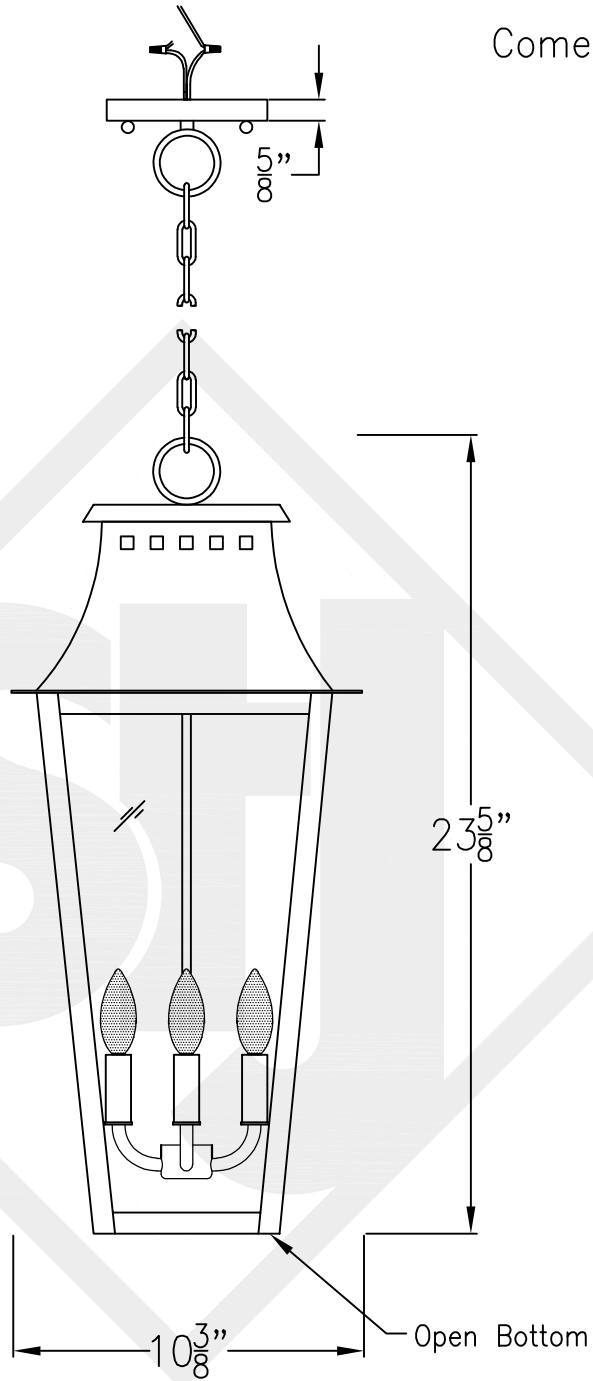

WOOD DALE SMALL COPPER POST MOUNT

Front View

Side View

1/4" Flare Fitting
Fits over 3" post

Lights are hand crafted
Dimensions may vary by 1/4"

Wood Dale Small Copper Post Mount	
St. James LIGHTING	
SCALE: N.T.S.	DRAFT: B. Vial
FILE: WOO	APP'D: J. Ragan
JOB: X	DATE: 05/22/19

WOOD DALE SMALL CEILING MOUNT HALF YOKE

Shortest Height $34\frac{3}{8}$ "

Front View

Side View

Backplate

Lights are hand crafted
Dimensions may vary by 1/4"

Wood Dale Small Ceiling Mount Half Yoke	
St. James LIGHTING	
SCALE: N.T.S.	DRAFT: B. Vial
FILE: WOO	APP'D: J. Ragan
JOB: X	DATE: 05/22/19

WOOD DALE SMALL CEILING MOUNT FULL YOKE

Shortest Height 35 $\frac{1}{2}$ "

Lights are hand crafted
Dimensions may vary by 1/4"

Wood Dale Small Ceiling Mount Full Yoke	
St. James LIGHTING	
SCALE: N.T.S.	DRAFT: B. Vial
FILE: WOO	APP'D: J. Ragan
JOB: X	DATE: 01/14/20

WOOD DALE SMALL CHAIN HUNG PENDANT

Comes standard w/
6' of chain

Front View

Ceiling Canopy

Lights are hand crafted
Dimensions may vary by 1/4"

Wood Dale Small Chan Hung Pendant	
St. James LIGHTING	
SCALE: N.T.S.	DRAFT: B. Vial
FILE: WOO	APP'D: J. Ragan
JOB: X	DATE: 01/14/20