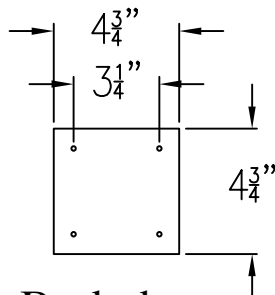

MONTROSE GRANDE COPPER WALL BRACKET

Backplate

Lights are hand crafted
Dimensions may vary by 1/4"

Montrose Grande Copper Wall Bracket	
	St. James LIGHTING
SCALE: N.T.S.	DRAFT: B. Vial
FILE: MONL	APP'D: J. Ragan
JOB: X	DATE: 01/06/21

MONTROSE GRANDE STEEL WALL BRACKET

Lights are hand crafted
Dimensions may vary by $\frac{1}{4}$ "

Backplate

Montrose Grande Steel Wall Bracket	
St. James LIGHTING	
SCALE: N.T.S.	DRAFT: B. Vial
FILE: MONL	APP'D: J. Ragan
JOB: X	DATE: 9/26/17

MONTROSE GRANDE COPPER POST MOUNT

Fits over 3" post
1/4" Female Flare
Fitting

Lights are hand crafted
Dimensions may vary by 1/4"

Montrose Grande Copper Post Mount	
	St. James LIGHTING
SCALE: N.T.S.	DRAFT: B. Vial
FILE: MONL	APP'D: J. Ragan
JOB: X	DATE: 01/06/21

MONTROSE GRANDE COPPER WALL BRACKET

Front View

Backplate

Lights are hand crafted
Dimensions may vary by 1/4"

Montrose Grande Copper Wall Bracket	
	St. James LIGHTING
SCALE: N.T.S.	DRAFT: B. Vial
FILE: MONL	APP'D: J. Ragan
JOB: X	DATE: 01/06/21