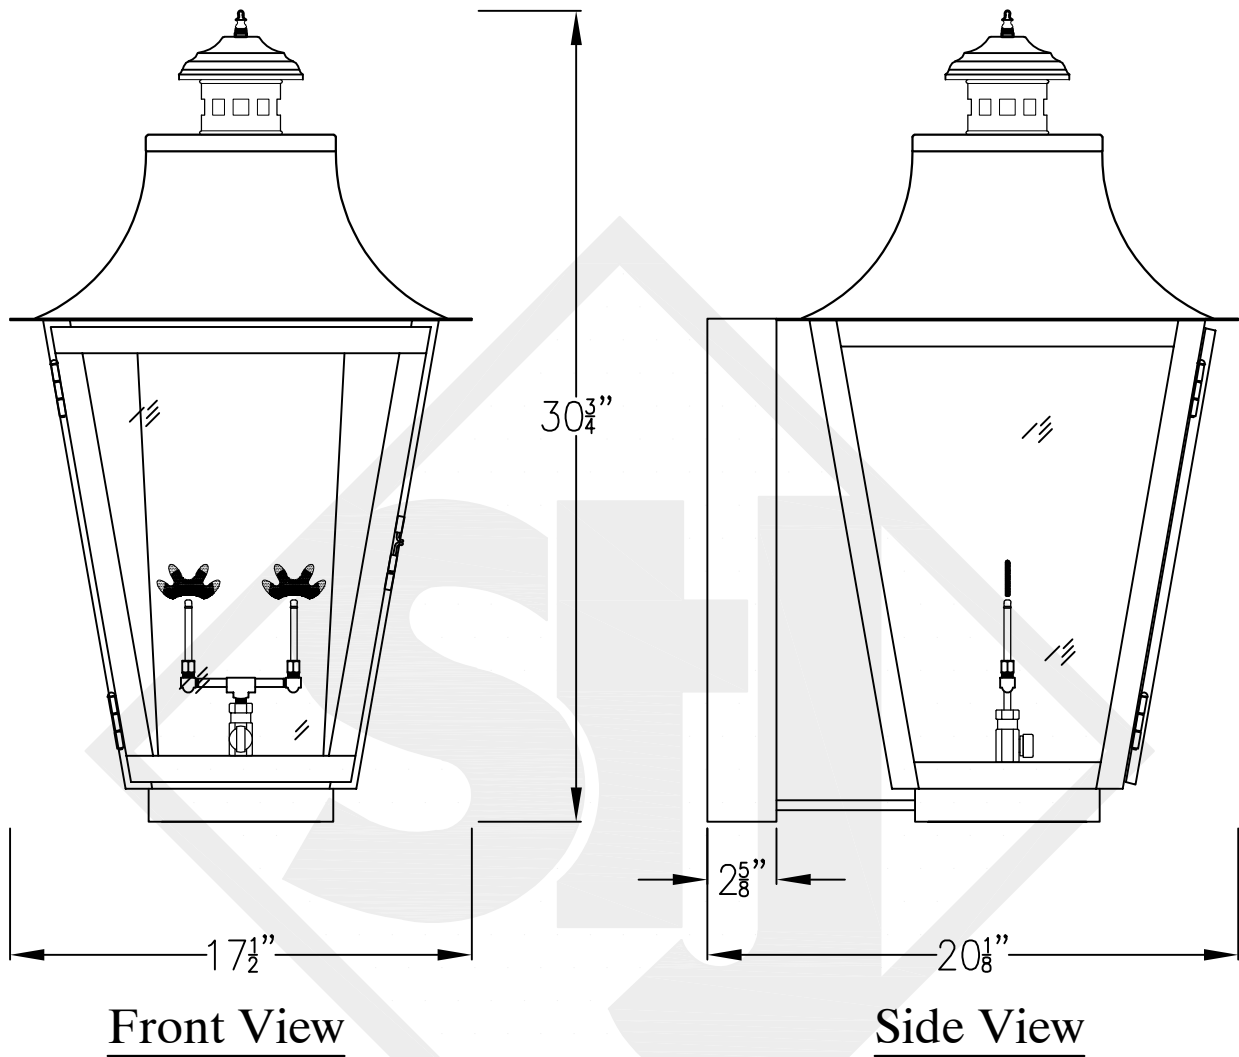

MONTROSE GRANDE COPPER WALL BRACKET

Backplate

Lights are hand crafted
Dimensions may vary by 1/4"

Montrose Grande Copper Wall Bracket	
	St. James LIGHTING
SCALE: N.T.S.	DRAFT: B. Vial
FILE: MONL	APP'D: J. Ragan
JOB: X	DATE: 01/06/21

MONTROSE GRANDE STEEL WALL BRACKET

Lights are hand crafted
Dimensions may vary by $\frac{1}{4}$ "

Backplate

Montrose Grande Steel Wall Bracket	
St. James LIGHTING	
SCALE: N.T.S.	DRAFT: B. Vial
FILE: MONL	APP'D: J. Ragan
JOB: X	DATE: 9/26/17

MONTROSE GRANDE COPPER POST MOUNT

Fits over 3" post
1/4" Female Flare
Fitting

Lights are hand crafted
Dimensions may vary by 1/4"

Montrose Grande Copper Post Mount	
	St. James LIGHTING
SCALE: N.T.S.	DRAFT: B. Vial
FILE: MONL	APP'D: J. Ragan
JOB: X	DATE: 01/06/21

MONTROSE GRANDE COPPER WALL BRACKET

Front View

Backplate

Lights are hand crafted
Dimensions may vary by 1/4"

Montrose Grande Copper Wall Bracket	
	St. James LIGHTING
SCALE: N.T.S.	DRAFT: B. Vial
FILE: MONL	APP'D: J. Ragan
JOB: X	DATE: 01/06/21