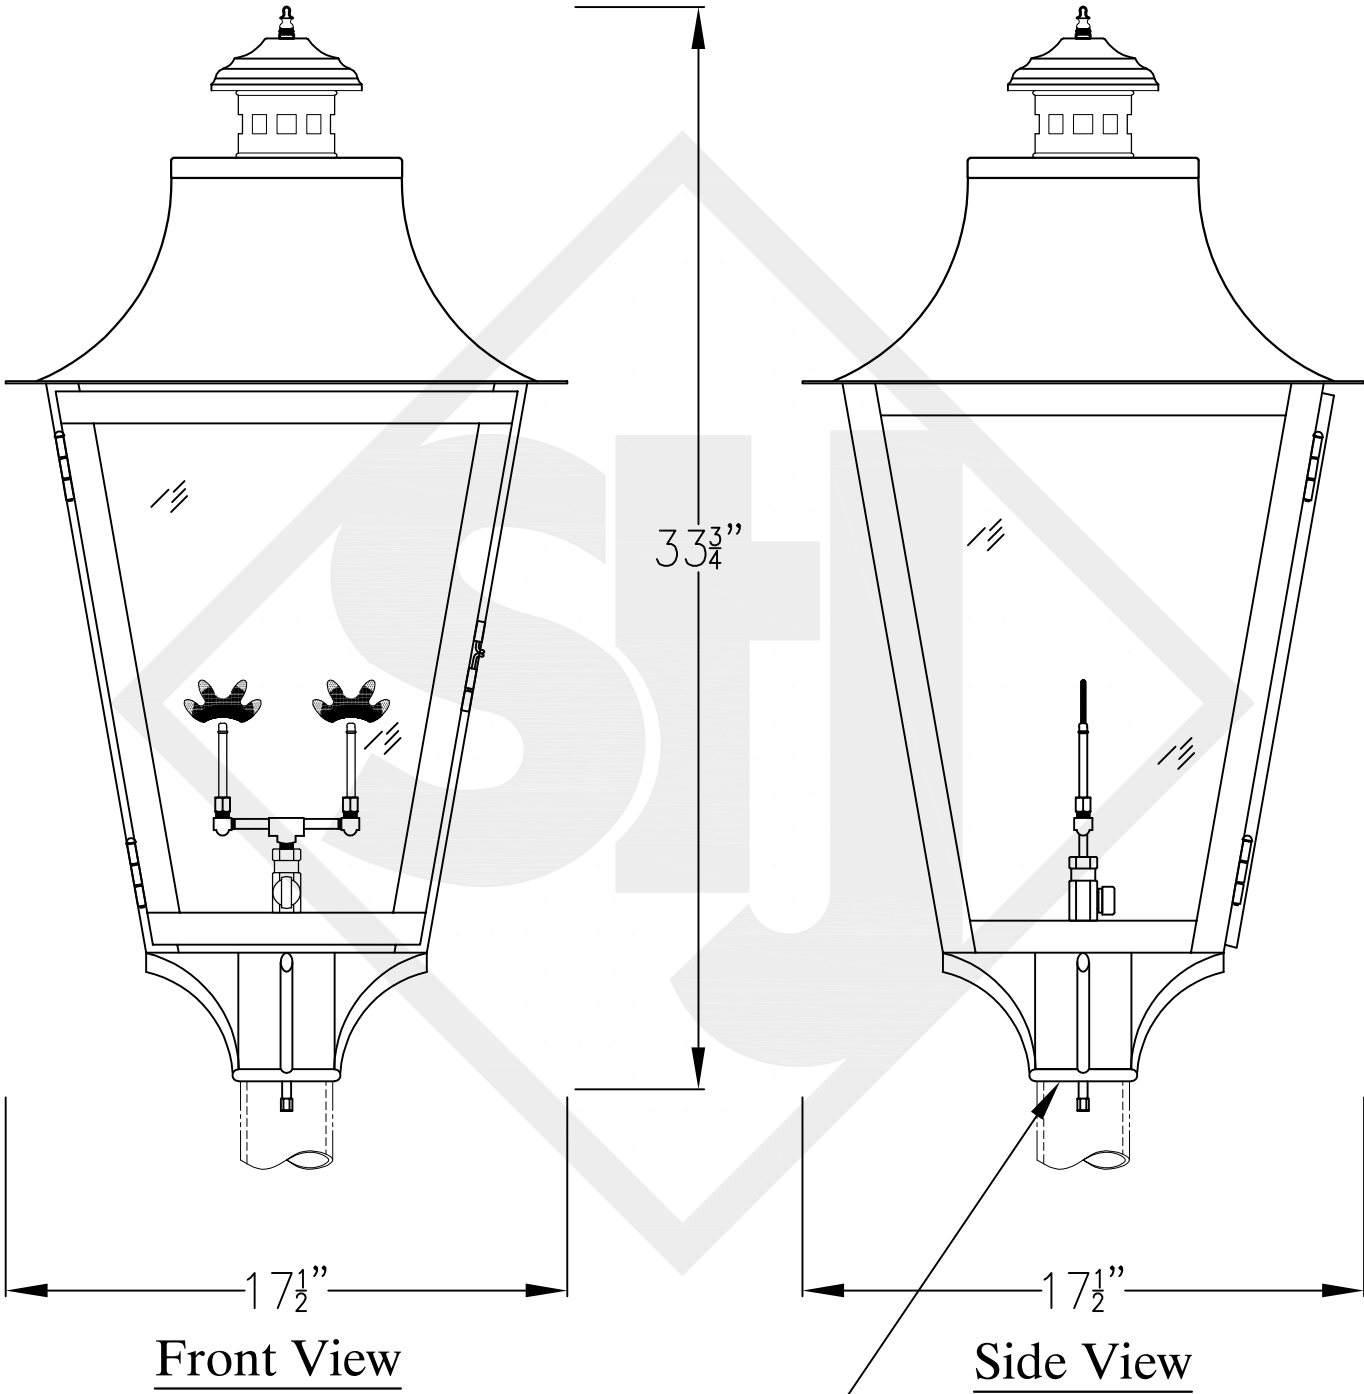

MONTROSE GRANDE COPPER WALL BRACKET

Backplate

Lights are hand crafted
Dimensions may vary by 1/4"

Montrose Grande Copper Wall Bracket	
	St. James LIGHTING
SCALE: N.T.S.	DRAFT: B. Vial
FILE: MONL	APP'D: J. Ragan
JOB: X	DATE: 01/06/21

MONTROSE GRANDE STEEL WALL BRACKET

Lights are hand crafted
Dimensions may vary by $\frac{1}{4}$ "

Backplate

Montrose Grande Steel Wall Bracket	
St. James LIGHTING	
SCALE: N.T.S.	DRAFT: B. Vial
FILE: MONL	APP'D: J. Ragan
JOB: X	DATE: 9/26/17

MONTROSE GRANDE COPPER POST MOUNT

Fits over 3" post
1/4" Female Flare
Fitting

Lights are hand crafted
Dimensions may vary by 1/4"

Montrose Grande Copper Post Mount	
	St. James LIGHTING
SCALE: N.T.S.	DRAFT: B. Vial
FILE: MONL	APP'D: J. Ragan
JOB: X	DATE: 01/06/21

MONTROSE GRANDE COPPER WALL BRACKET

Front View

Backplate

Lights are hand crafted
Dimensions may vary by 1/4"

Montrose Grande Copper Wall Bracket	
	St. James LIGHTING
SCALE: N.T.S.	DRAFT: B. Vial
FILE: MONL	APP'D: J. Ragan
JOB: X	DATE: 01/06/21