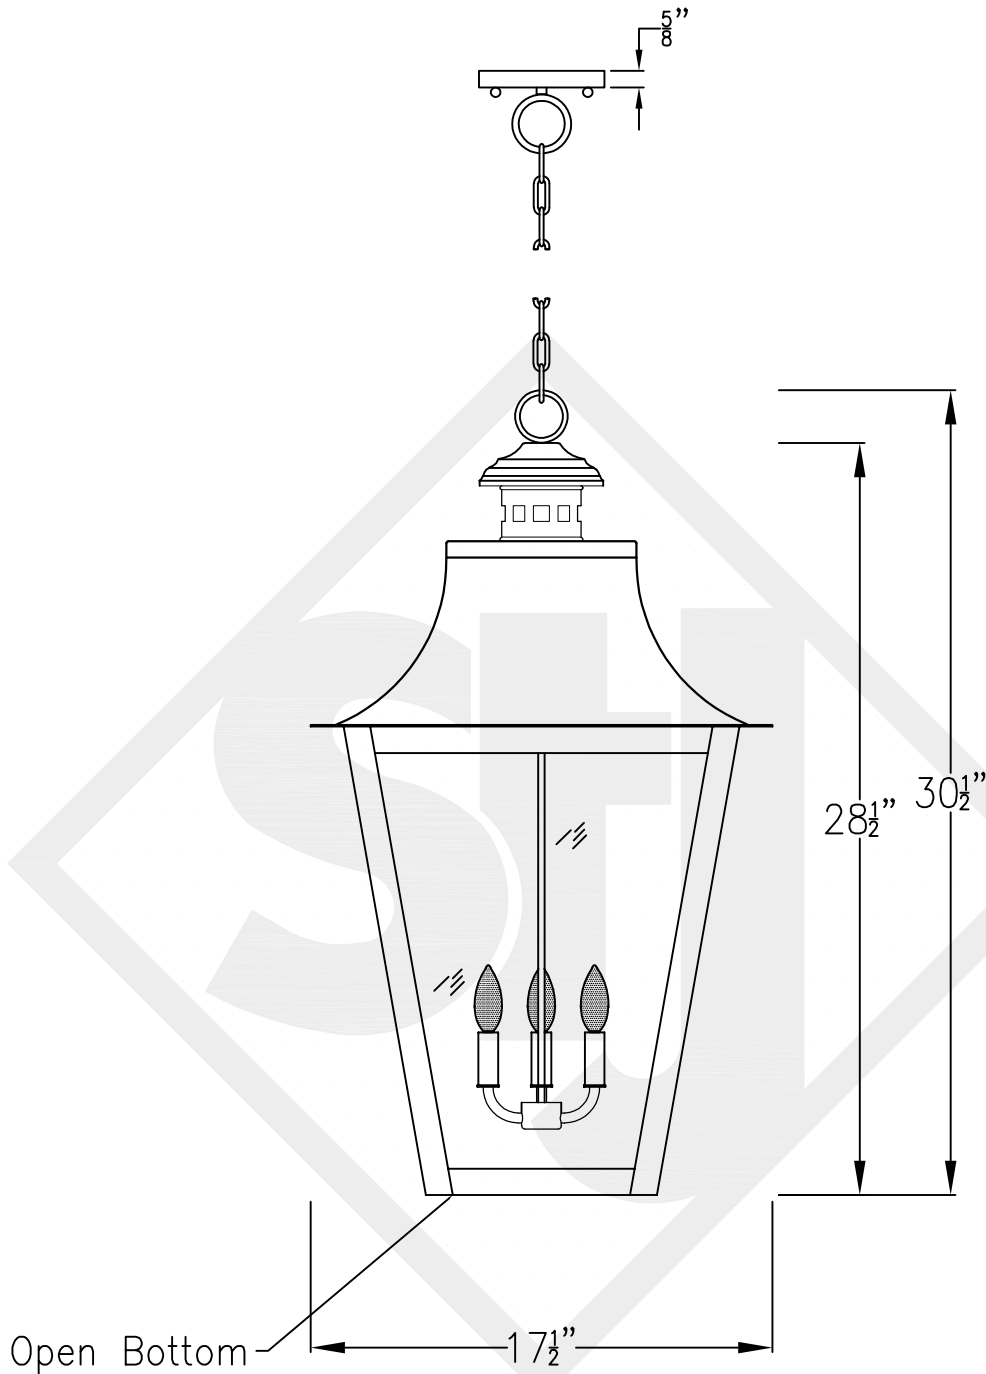

MONTROSE GRANDE COPPER WALL BRACKET

Backplate

Lights are hand crafted
Dimensions may vary by 1/4"

Montrose Grande Copper Wall Bracket	
	St. James LIGHTING
SCALE: N.T.S.	DRAFT: B. Vial
FILE: MONL	APP'D: J. Ragan
JOB: X	DATE: 01/06/21

MONTROSE GRANDE STEEL WALL BRACKET

Lights are hand crafted
Dimensions may vary by $\frac{1}{4}$ "

Backplate

Montrose Grande Steel Wall Bracket	
St. James LIGHTING	
SCALE: N.T.S.	DRAFT: B. Vial
FILE: MONL	APP'D: J. Ragan
JOB: X	DATE: 9/26/17

MONTROSE GRANDE COPPER POST MOUNT

Fits over 3" post
1/4" Female Flare
Fitting

Lights are hand crafted
Dimensions may vary by 1/4"

Montrose Grande Copper Post Mount	
	St. James LIGHTING
SCALE: N.T.S.	DRAFT: B. Vial
FILE: MONL	APP'D: J. Ragan
JOB: X	DATE: 01/06/21

MONTROSE GRANDE COPPER WALL BRACKET

Front View

Backplate

Lights are hand crafted
Dimensions may vary by 1/4"

Montrose Grande Copper Wall Bracket	
	St. James LIGHTING
SCALE: N.T.S.	DRAFT: B. Vial
FILE: MONL	APP'D: J. Ragan
JOB: X	DATE: 01/06/21