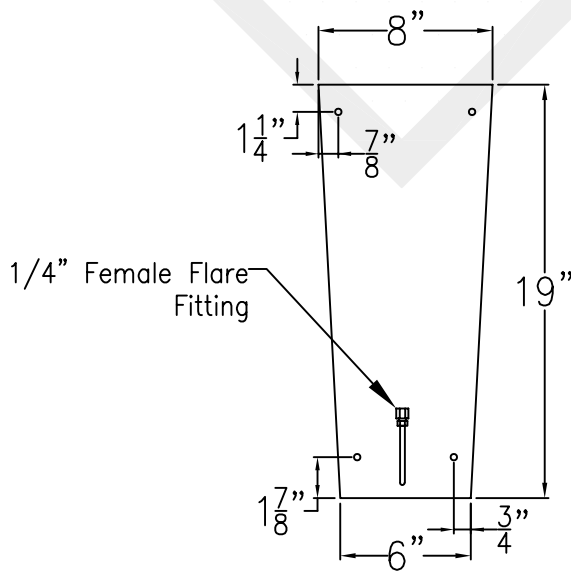

MONTROSE GRANDE COPPER WALL BRACKET

Backplate

Lights are hand crafted
Dimensions may vary by 1/4"

Montrose Grande Copper Wall Bracket	
	St. James LIGHTING
SCALE: N.T.S.	DRAFT: B. Vial
FILE: MONL	APP'D: J. Ragan
JOB: X	DATE: 01/06/21

MONTROSE GRANDE STEEL WALL BRACKET

Lights are hand crafted
Dimensions may vary by $\frac{1}{4}$ "

Backplate

Montrose Grande Steel Wall Bracket	
St. James LIGHTING	
SCALE: N.T.S.	DRAFT: B. Vial
FILE: MONL	APP'D: J. Ragan
JOB: X	DATE: 9/26/17

MONTROSE GRANDE COPPER POST MOUNT

Fits over 3" post
1/4" Female Flare
Fitting

Lights are hand crafted
Dimensions may vary by 1/4"

Montrose Grande Copper Post Mount	
	St. James LIGHTING
SCALE: N.T.S.	DRAFT: B. Vial
FILE: MONL	APP'D: J. Ragan
JOB: X	DATE: 01/06/21

MONTROSE GRANDE COPPER WALL BRACKET

Front View

Backplate

Lights are hand crafted
Dimensions may vary by 1/4"

Montrose Grande Copper Wall Bracket	
	St. James LIGHTING
SCALE: N.T.S.	DRAFT: B. Vial
FILE: MONL	APP'D: J. Ragan
JOB: X	DATE: 01/06/21