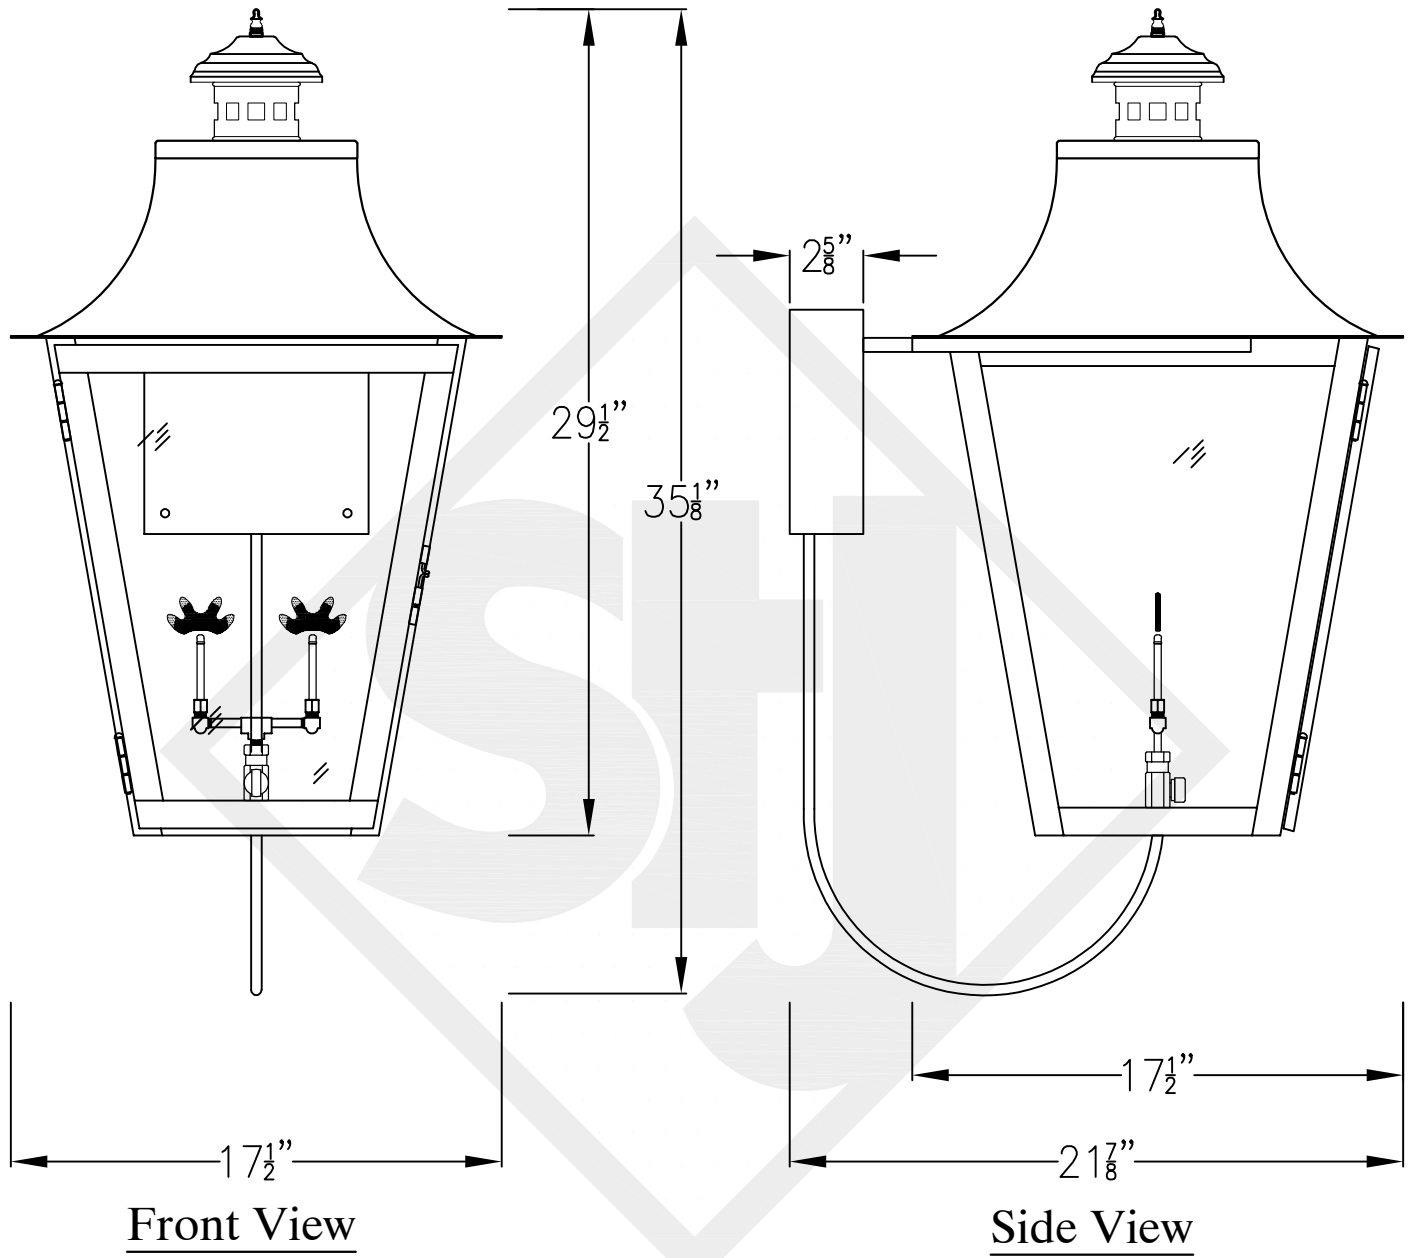

MONTROSE GRANDE COPPER WALL BRACKET

Backplate

Lights are hand crafted
Dimensions may vary by 1/4"

Montrose Grande Copper Wall Bracket	
	St. James LIGHTING
SCALE: N.T.S.	DRAFT: B. Vial
FILE: MONL	APP'D: J. Ragan
JOB: X	DATE: 01/06/21

MONTROSE GRANDE STEEL WALL BRACKET

Lights are hand crafted
Dimensions may vary by $\frac{1}{4}$ "

Backplate

Montrose Grande Steel Wall Bracket	
St. James LIGHTING	
SCALE: N.T.S.	DRAFT: B. Vial
FILE: MONL	APP'D: J. Ragan
JOB: X	DATE: 9/26/17

MONTROSE GRANDE COPPER POST MOUNT

Fits over 3" post
1/4" Female Flare
Fitting

Lights are hand crafted
Dimensions may vary by 1/4"

Montrose Grande Copper Post Mount	
	St. James LIGHTING
SCALE: N.T.S.	DRAFT: B. Vial
FILE: MONL	APP'D: J. Ragan
JOB: X	DATE: 01/06/21

MONTROSE GRANDE COPPER WALL BRACKET

Front View

Backplate

Lights are hand crafted
Dimensions may vary by 1/4"

Montrose Grande Copper Wall Bracket	
	St. James LIGHTING
SCALE: N.T.S.	DRAFT: B. Vial
FILE: MONL	APP'D: J. Ragan
JOB: X	DATE: 01/06/21