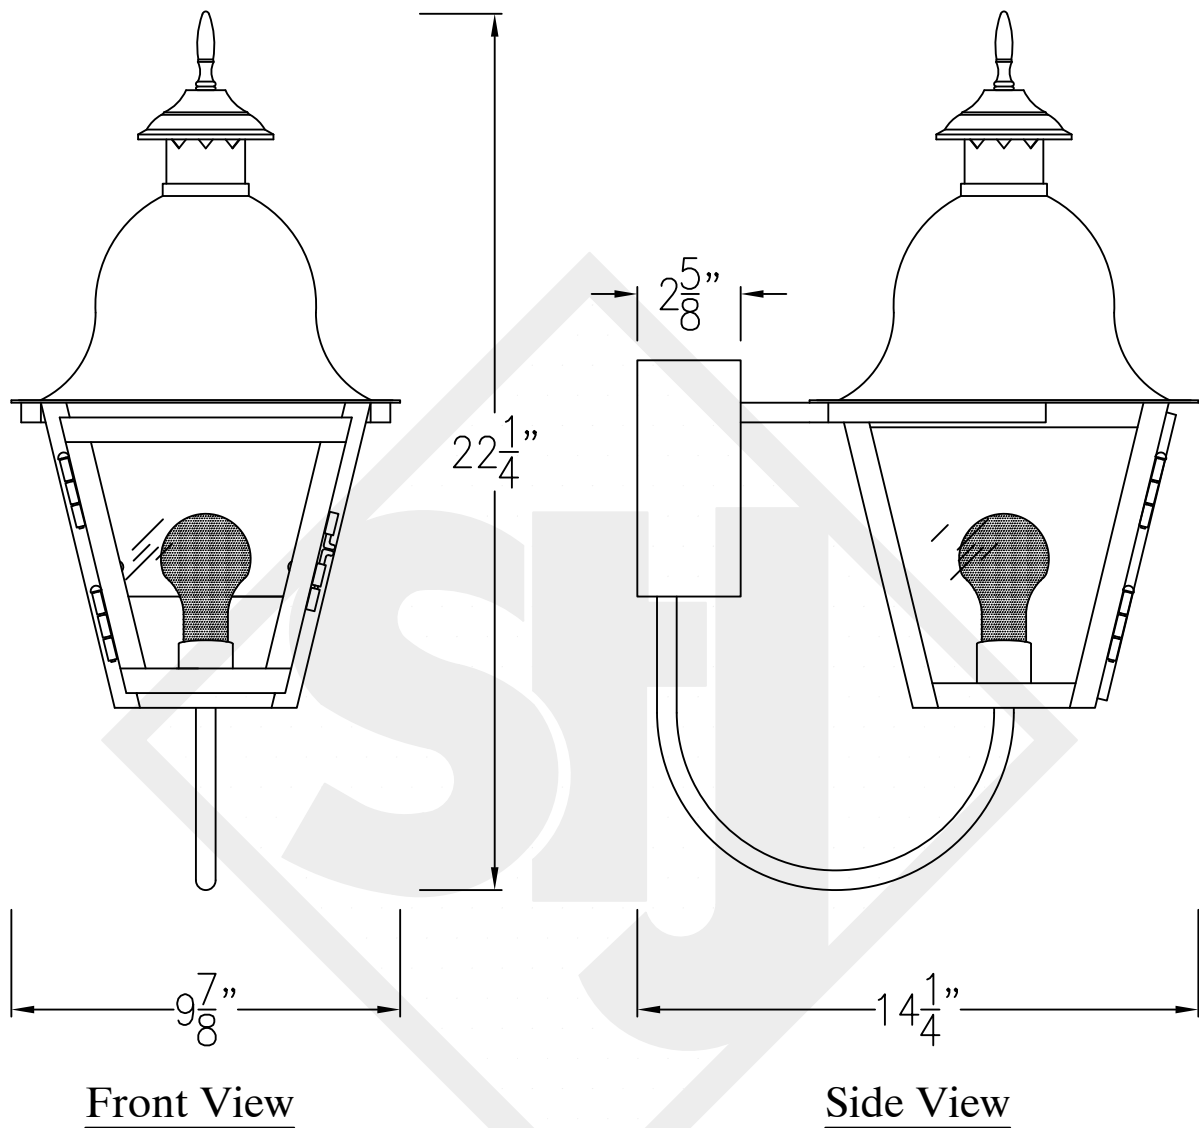

QUEBEC MINI COPPER WALL MOUNT

Front View

Side View

Backplate

Lights are hand crafted
Dimensions may vary by 1/4"

Quebec Mini Copper Wall Mount	
St. James LIGHTING	
SCALE: N.T.S.	DRAFT: B. Vial
FILE: QUEMINI	APP'D: J. Ragan
JOB: X	DATE: 10/2/17

QUEBEC MINI STEEL WALL MOUNT

Lights are hand crafted
Dimensions may vary by 1/4"

Quebec Mini Steel Wall Mount	
St. James LIGHTING	
SCALE: N.T.S.	DRAFT: B. Vial
FILE: QUEMINI	APP'D: J. Ragan
JOB: X	DATE: 10/2/17

QUEBEC MINI COPPER POST MOUNT

Front View

Side View

Fits over 3" post
Black & White to
power source

Lights are hand crafted
Dimensions may vary by 1/4"

Quebec Mini Copper Post Mount	
 St. James LIGHTING	
SCALE: N.T.S.	DRAFT: B. Vial
FILE: QUEMINI	APP'D: J. Ragan
JOB: X	DATE: 10/2/17

QUEBEC MINI CHAIN HUNG PENDANT

Comes standard w/
6' of chain

Front View

Ceiling Canopy

Lights are hand crafted
Dimensions may vary by $1/4$ "

Quebec Mini Chain Hung Pendant	
 St. James LIGHTING	
SCALE: N.T.S.	DRAFT: B. Vial
FILE: QUEMINI	APP'D: J. Ragan
JOB: X	DATE: 10/26/17