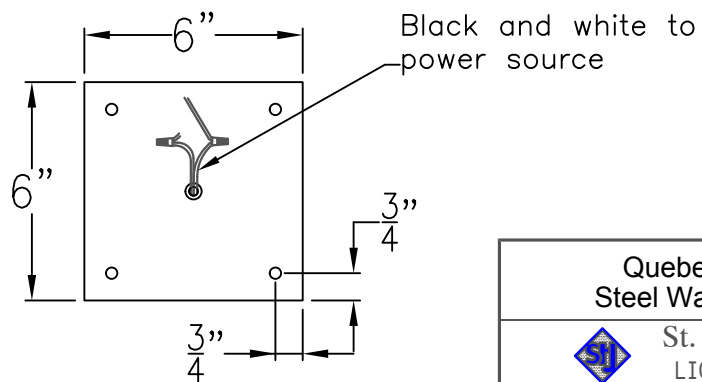

QUEBEC MINI COPPER WALL MOUNT

Front View

Side View

Backplate

Lights are hand crafted
Dimensions may vary by 1/4"

Quebec Mini Copper Wall Mount	
St. James LIGHTING	
SCALE: N.T.S.	DRAFT: B. Vial
FILE: QUEMINI	APP'D: J. Ragan
JOB: X	DATE: 10/2/17

QUEBEC MINI STEEL WALL MOUNT

Lights are hand crafted
Dimensions may vary by 1/4"

Quebec Mini Steel Wall Mount	
St. James LIGHTING	
SCALE: N.T.S.	DRAFT: B. Vial
FILE: QUEMINI	APP'D: J. Ragan
JOB: X	DATE: 10/2/17

QUEBEC MINI COPPER POST MOUNT

Front View

Side View

Fits over 3" post
Black & White to
power source

Lights are hand crafted
Dimensions may vary by 1/4"

Quebec Mini Copper Post Mount	
 St. James LIGHTING	
SCALE: N.T.S.	DRAFT: B. Vial
FILE: QUEMINI	APP'D: J. Ragan
JOB: X	DATE: 10/2/17

QUEBEC MINI HALF YOKE

Front View

Side View

Ceiling Mount

Mini not available in Gas
Lights are hand crafted
Dimensions may vary by 1/4"

Quebec Mini Half Yoke	
St. James LIGHTING	
SCALE: N.T.S.	DRAFT: B. Vial
FILE: QUEMINI	APP'D: J. Ragan
JOB: X	DATE: 10/18/17