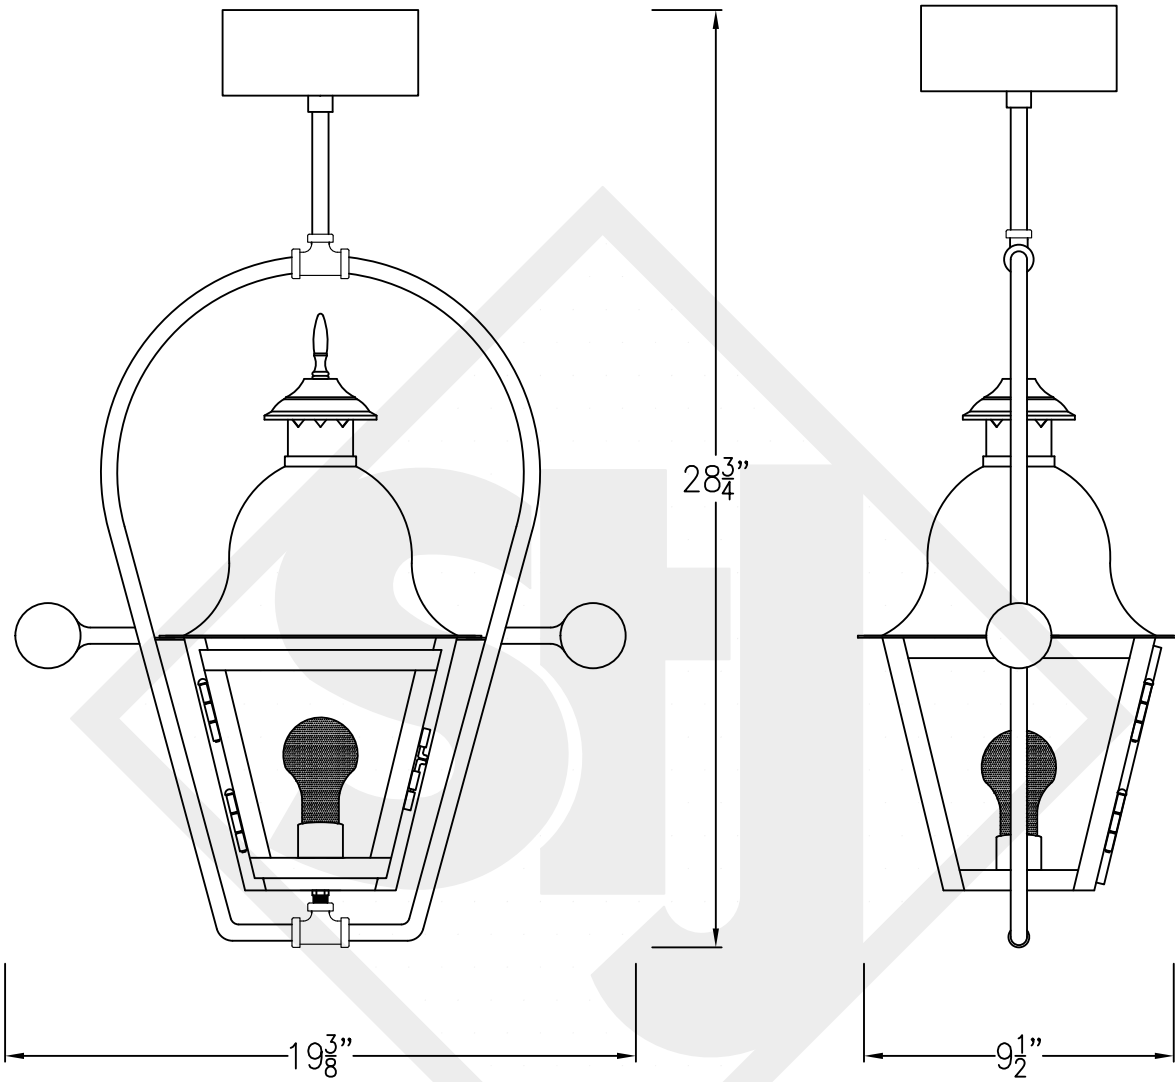

QUEBEC MINI FULL YOKE

Front View

Side View