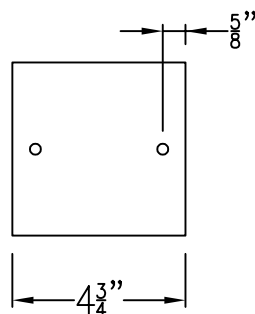

Ceiling Canopy

Lights are hand crafted
Dimensions may vary by $1/4$ "

Quebec Mini Chain Hung Pendant	
St. James LIGHTING	
SCALE: N.T.S.	DRAFT: B. Vial
FILE: QUEMINI	APP'D: J. Ragan
JOB: X	DATE: 10/26/17