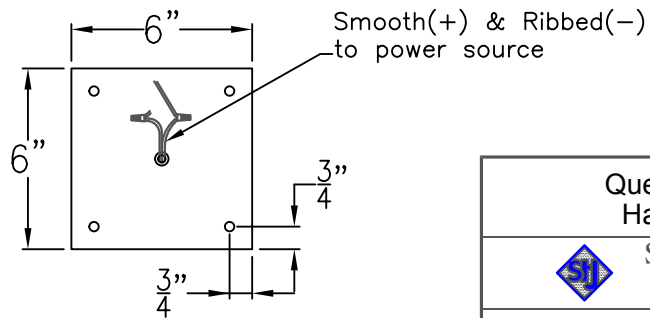

QUEBEC MINI COPPER WALL MOUNT

Front View

Side View

Backplate

Lights are hand crafted
Dimensions may vary by 1/4"

Quebec Mini Copper Wall Mount	
St. James LIGHTING	
SCALE: N.T.S.	DRAFT: B. Vial
FILE: QUEMINI	APP'D: J. Ragan
JOB: X	DATE: 10/2/17

QUEBEC MINI STEEL WALL MOUNT

Lights are hand crafted
Dimensions may vary by 1/4"

Quebec Mini Steel Wall Mount	
St. James LIGHTING	
SCALE: N.T.S.	DRAFT: B. Vial
FILE: QUEMINI	APP'D: J. Ragan
JOB: X	DATE: 10/2/17

QUEBEC MINI COPPER POST MOUNT

Front View

Side View

Fits over 3" post
Black & White to
power source

Lights are hand crafted
Dimensions may vary by 1/4"

Quebec Mini Copper Post Mount	
 St. James LIGHTING	
SCALE: N.T.S.	DRAFT: B. Vial
FILE: QUEMINI	APP'D: J. Ragan
JOB: X	DATE: 10/2/17

QUEBEC MINI HALF YOKE

Front View

Side View

Ceiling Mount

Mini not available in Gas
Lights are hand crafted
Dimensions may vary by 1/4"

Quebec Mini Half Yoke	
St. James LIGHTING	
SCALE: N.T.S.	DRAFT: B. Vial
FILE: QUEMINI	APP'D: J. Ragan
JOB: X	DATE: 10/18/17