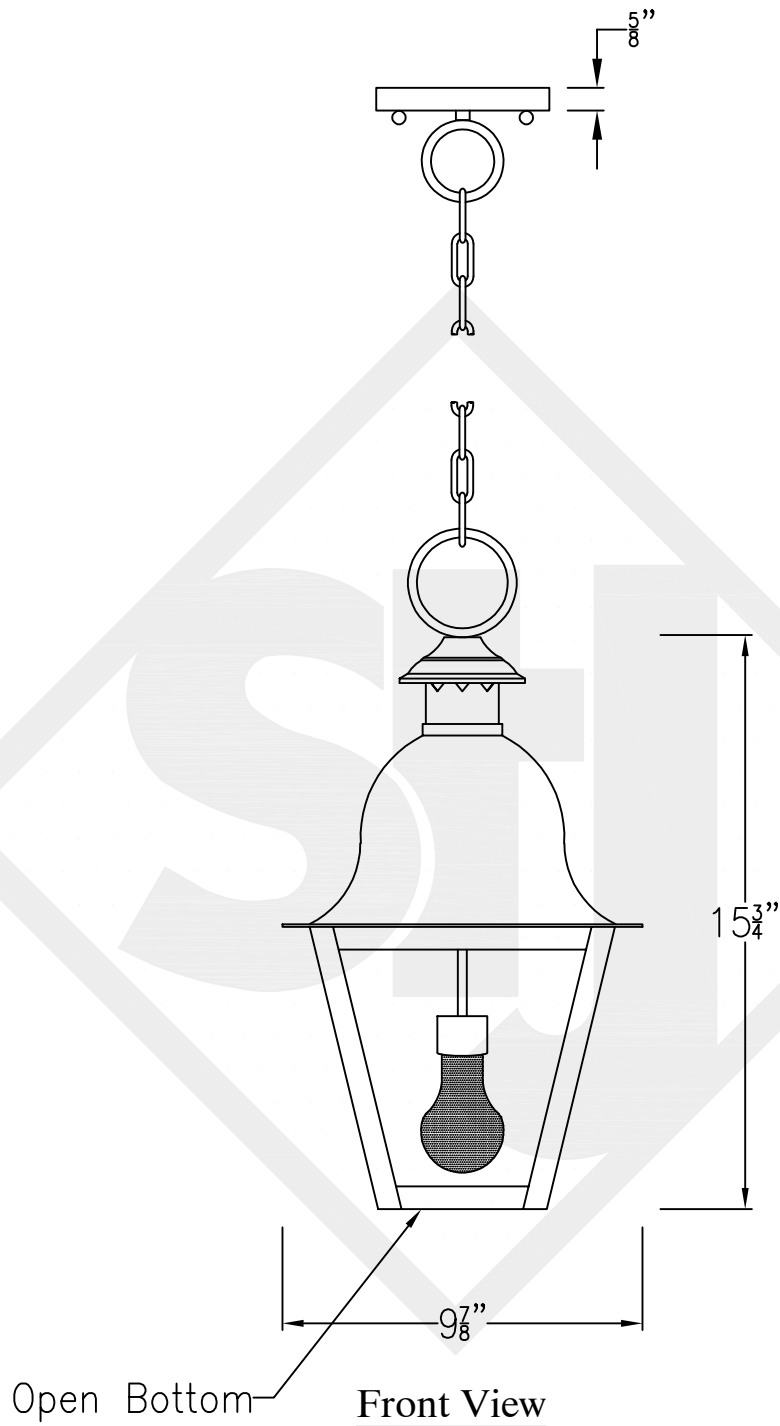

QUEBEC MINI COPPER WALL MOUNT

Front View

Side View

Backplate

Lights are hand crafted
Dimensions may vary by 1/4"

Quebec Mini Copper Wall Mount	
St. James LIGHTING	
SCALE: N.T.S.	DRAFT: B. Vial
FILE: QUEMINI	APP'D: J. Ragan
JOB: X	DATE: 10/2/17

QUEBEC MINI COPPER POST MOUNT

Front View

Side View

Fits over 3" post
Black & White to
power source

Lights are hand crafted
Dimensions may vary by 1/4"

Quebec Mini Copper Post Mount	
 St. James LIGHTING	
SCALE: N.T.S.	DRAFT: B. Vial
FILE: QUEMINI	APP'D: J. Ragan
JOB: X	DATE: 10/2/17

QUEBEC MINI FULL YOKE

Front View

Side View

Ceiling Mount

Mini not available in Gas
Lights are hand crafted
Dimensions may vary by 1/4"

Quebec Mini Full Yoke	
St. James LIGHTING	
SCALE: N.T.S.	DRAFT: B. Vial
FILE: QUEMINI	APP'D: J. Ragan
JOB: X	DATE: 10/2/17

QUEBEC MINI CHAIN HUNG PENDANT

Comes standard w/
6' of chain

Front View

Ceiling Canopy

Lights are hand crafted
Dimensions may vary by $1/4$ "

Quebec Mini Chain Hung Pendant	
 St. James LIGHTING	
SCALE: N.T.S.	DRAFT: B. Vial
FILE: QUEMINI	APP'D: J. Ragan
JOB: X	DATE: 10/26/17