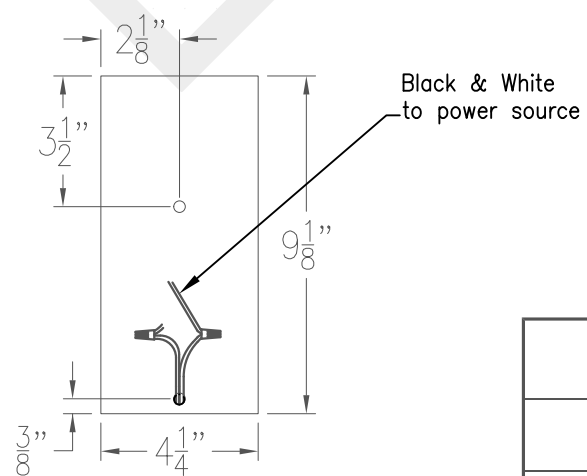

QUEBEC MINI COPPER WALL MOUNT

Front View

Side View

Backplate

Lights are hand crafted
Dimensions may vary by 1/4"

Quebec Mini Copper Wall Mount	
St. James LIGHTING	
SCALE: N.T.S.	DRAFT: B. Vial
FILE: QUEMINI	APP'D: J. Ragan
JOB: X	DATE: 10/2/17

QUEBEC MINI STEEL WALL MOUNT

Lights are hand crafted
Dimensions may vary by 1/4"

Quebec Mini Steel Wall Mount	
St. James LIGHTING	
SCALE: N.T.S.	DRAFT: B. Vial
FILE: QUEMINI	APP'D: J. Ragan
JOB: X	DATE: 10/2/17

QUEBEC MINI COPPER POST MOUNT

Front View

Side View

Fits over 3" post
Black & White to
power source

Lights are hand crafted
Dimensions may vary by 1/4"

Quebec Mini Copper Post Mount	
 St. James LIGHTING	
SCALE: N.T.S.	DRAFT: B. Vial
FILE: QUEMINI	APP'D: J. Ragan
JOB: X	DATE: 10/2/17

QUEBEC MINI FULL YOKE

Front View

Side View

Ceiling Mount

Mini not available in Gas
Lights are hand crafted
Dimensions may vary by 1/4"

Quebec Mini Full Yoke	
St. James LIGHTING	
SCALE: N.T.S.	DRAFT: B. Vial
FILE: QUEMINI	APP'D: J. Ragan
JOB: X	DATE: 10/2/17