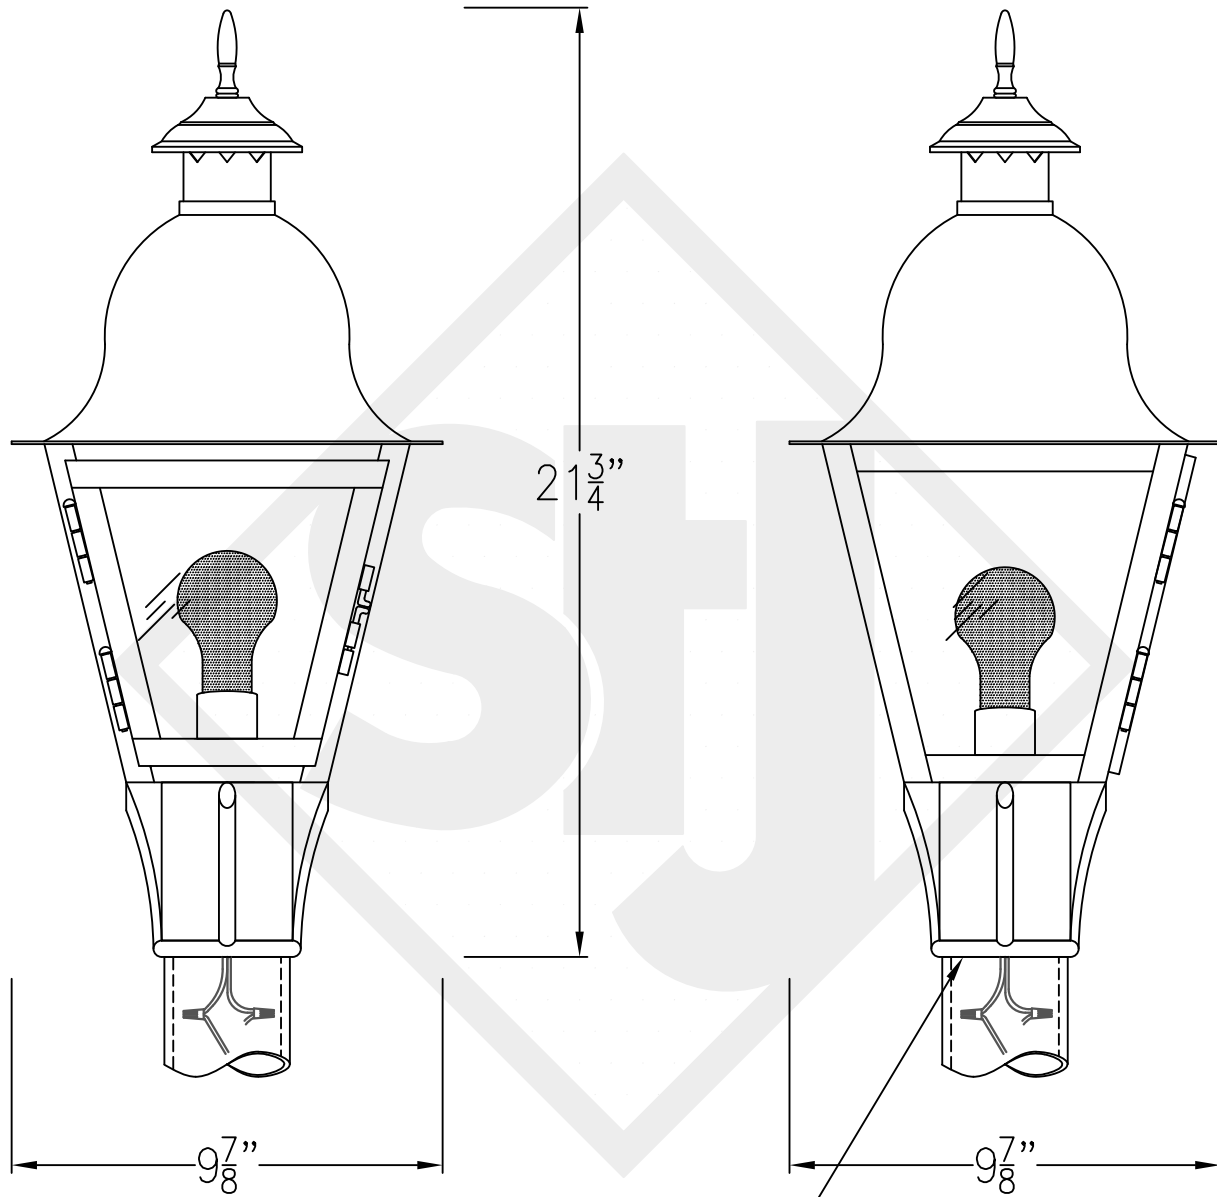

QUEBEC MINI COPPER WALL MOUNT

Front View

Side View

Backplate

Lights are hand crafted
Dimensions may vary by 1/4"

Quebec Mini Copper Wall Mount	
St. James LIGHTING	
SCALE: N.T.S.	DRAFT: B. Vial
FILE: QUEMINI	APP'D: J. Ragan
JOB: X	DATE: 10/2/17

QUEBEC MINI STEEL WALL MOUNT

Lights are hand crafted
Dimensions may vary by 1/4"

Quebec Mini Steel Wall Mount	
St. James LIGHTING	
SCALE: N.T.S.	DRAFT: B. Vial
FILE: QUEMINI	APP'D: J. Ragan
JOB: X	DATE: 10/2/17

QUEBEC MINI COPPER POST MOUNT

Front View

Side View

Fits over 3" post
Black & White to
power source

Lights are hand crafted
Dimensions may vary by 1/4"

Quebec Mini Copper Post Mount	
 St. James LIGHTING	
SCALE: N.T.S.	DRAFT: B. Vial
FILE: QUEMINI	APP'D: J. Ragan
JOB: X	DATE: 10/2/17

QUEBEC MINI CHAIN HUNG PENDANT

Comes standard w/
6' of chain

Front View

Ceiling Canopy

Lights are hand crafted
Dimensions may vary by $1/4$ "

Quebec Mini Chain Hung Pendant	
 St. James LIGHTING	
SCALE: N.T.S.	DRAFT: B. Vial
FILE: QUEMINI	APP'D: J. Ragan
JOB: X	DATE: 10/26/17