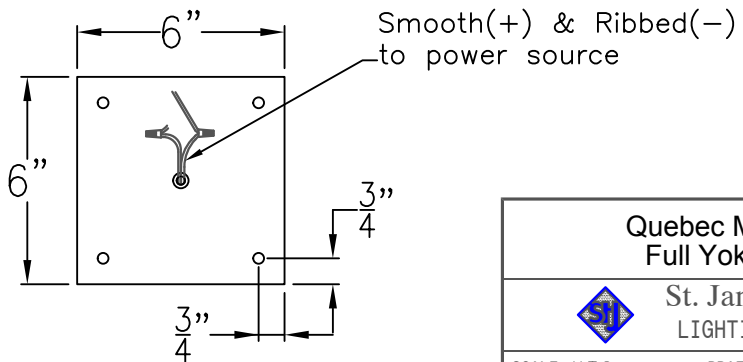

QUEBEC MINI COPPER POST MOUNT

Front View

Side View

Fits over 3" post
Black & White to
power source

Lights are hand crafted
Dimensions may vary by 1/4"

Quebec Mini Copper Post Mount	
 St. James LIGHTING	
SCALE: N.T.S.	DRAFT: B. Vial
FILE: QUEMINI	APP'D: J. Ragan
JOB: X	DATE: 10/2/17

QUEBEC MINI HALF YOKE

Front View

Side View

Ceiling Mount

Mini not available in Gas
Lights are hand crafted
Dimensions may vary by 1/4"

Quebec Mini Half Yoke	
St. James LIGHTING	
SCALE: N.T.S.	DRAFT: B. Vial
FILE: QUEMINI	APP'D: J. Ragan
JOB: X	DATE: 10/18/17

QUEBEC MINI FULL YOKE

Front View

Side View

Ceiling Mount

Mini not available in Gas
Lights are hand crafted
Dimensions may vary by 1/4"

Quebec Mini Full Yoke	
St. James LIGHTING	
SCALE: N.T.S.	DRAFT: B. Vial
FILE: QUEMINI	APP'D: J. Ragan
JOB: X	DATE: 10/2/17