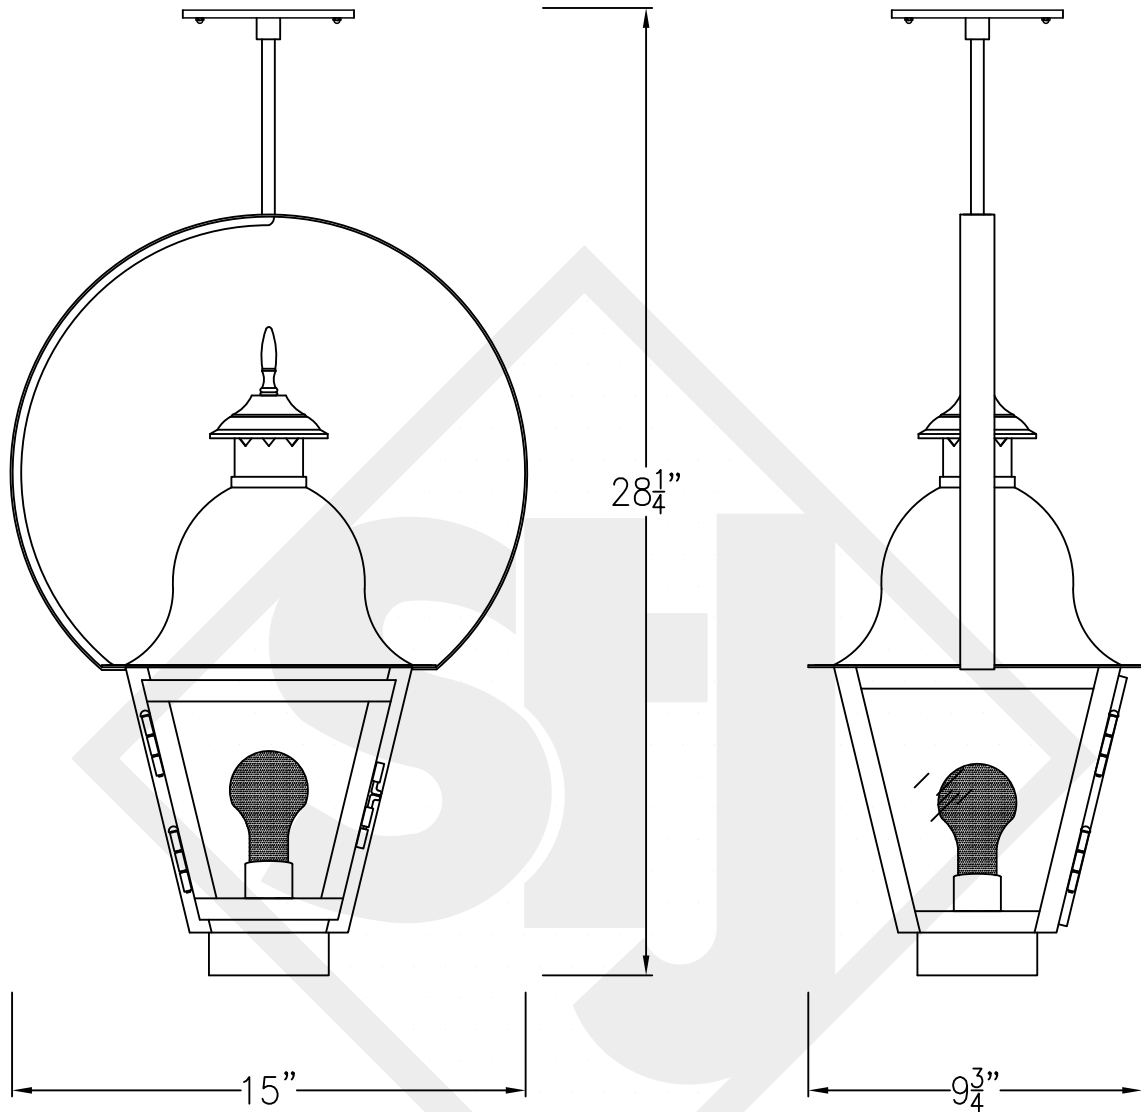

QUEBEC MINI COPPER WALL MOUNT

Front View

Side View

Backplate

Lights are hand crafted
Dimensions may vary by 1/4"

Quebec Mini Copper Wall Mount	
St. James LIGHTING	
SCALE: N.T.S.	DRAFT: B. Vial
FILE: QUEMINI	APP'D: J. Ragan
JOB: X	DATE: 10/2/17

QUEBEC MINI STEEL WALL MOUNT

Lights are hand crafted
Dimensions may vary by 1/4"

Quebec Mini Steel Wall Mount	
St. James LIGHTING	
SCALE: N.T.S.	DRAFT: B. Vial
FILE: QUEMINI	APP'D: J. Ragan
JOB: X	DATE: 10/2/17

QUEBEC MINI COPPER POST MOUNT

Front View

Side View

Fits over 3" post
Black & White to
power source

Lights are hand crafted
Dimensions may vary by 1/4"

Quebec Mini Copper Post Mount	
 St. James LIGHTING	
SCALE: N.T.S.	DRAFT: B. Vial
FILE: QUEMINI	APP'D: J. Ragan
JOB: X	DATE: 10/2/17

QUEBEC MINI HALF YOKE

Front View

Side View

Ceiling Mount

Mini not available in Gas
Lights are hand crafted
Dimensions may vary by 1/4"

Quebec Mini Half Yoke	
St. James LIGHTING	
SCALE: N.T.S.	DRAFT: B. Vial
FILE: QUEMINI	APP'D: J. Ragan
JOB: X	DATE: 10/18/17