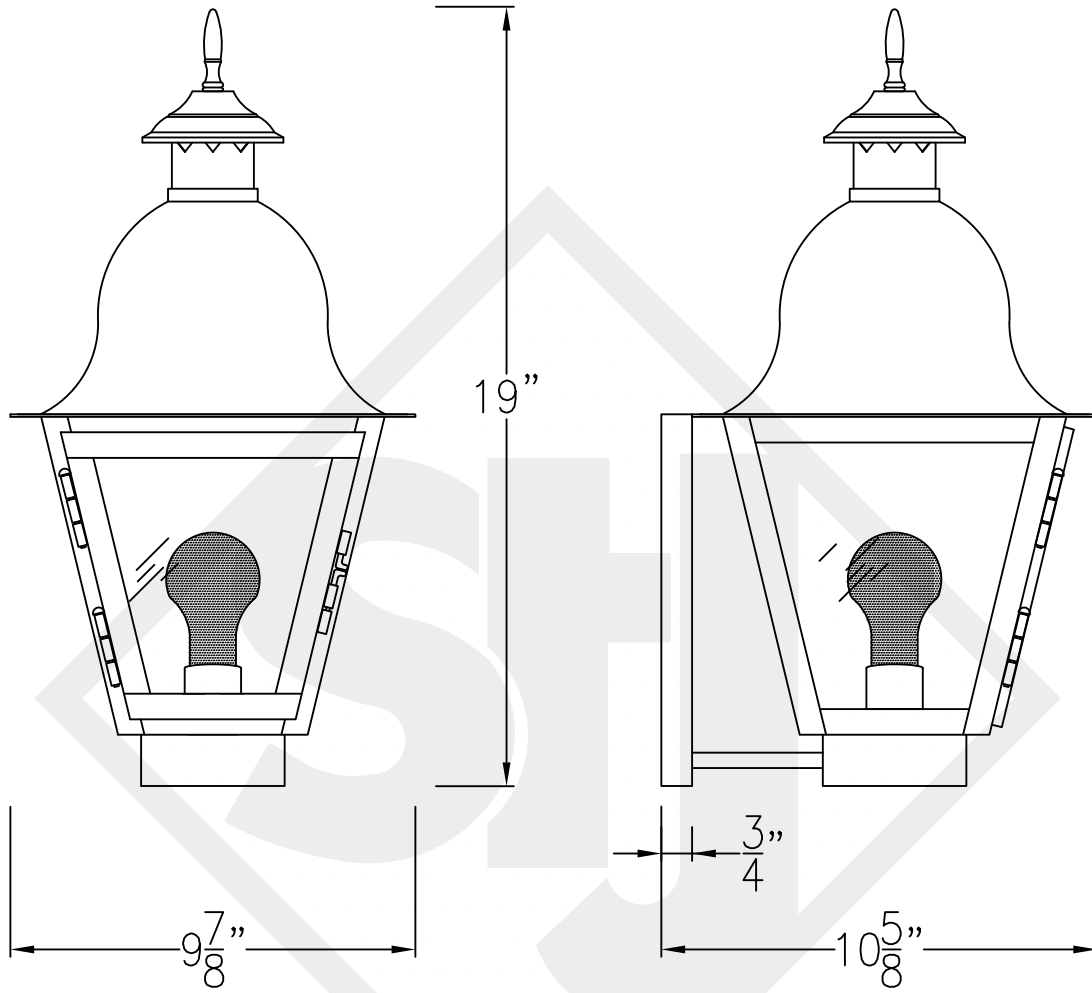

QUEBEC MINI COPPER WALL MOUNT

Front View

Side View

Backplate

Lights are hand crafted
Dimensions may vary by 1/4"

Quebec Mini Copper Wall Mount	
St. James LIGHTING	
SCALE: N.T.S.	DRAFT: B. Vial
FILE: QUEMINI	APP'D: J. Ragan
JOB: X	DATE: 10/2/17

QUEBEC MINI STEEL WALL MOUNT

Lights are hand crafted
Dimensions may vary by 1/4"

Quebec Mini Steel Wall Mount	
St. James LIGHTING	
SCALE: N.T.S.	DRAFT: B. Vial
FILE: QUEMINI	APP'D: J. Ragan
JOB: X	DATE: 10/2/17

QUEBEC MINI COPPER POST MOUNT

Front View

Side View

Fits over 3" post
Black & White to
power source

Lights are hand crafted
Dimensions may vary by 1/4"

Quebec Mini Copper Post Mount	
 St. James LIGHTING	
SCALE: N.T.S.	DRAFT: B. Vial
FILE: QUEMINI	APP'D: J. Ragan
JOB: X	DATE: 10/2/17

QUEBEC MINI HALF YOKE

Front View

Side View

Ceiling Mount

Mini not available in Gas
Lights are hand crafted
Dimensions may vary by 1/4"

Quebec Mini Half Yoke	
St. James LIGHTING	
SCALE: N.T.S.	DRAFT: B. Vial
FILE: QUEMINI	APP'D: J. Ragan
JOB: X	DATE: 10/18/17