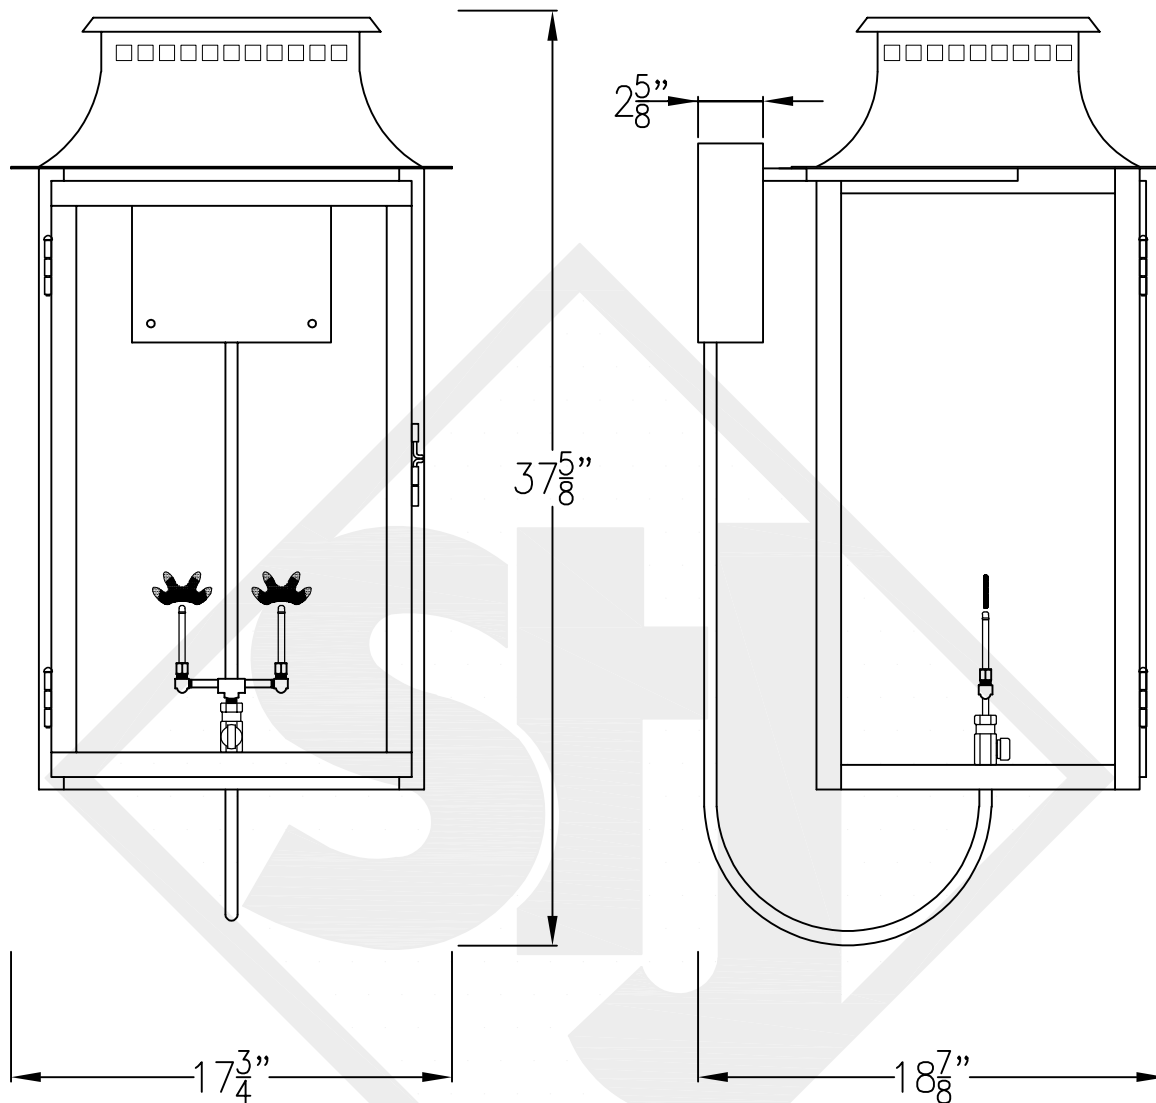

ASPEN GRANDE COPPER WALL BRACKET

Front View

Side View

Backplate

Lights are hand crafted
Dimensions may vary by 1/4"

Aspen Grande Copper Wall Bracket	
 St. James LIGHTING	
SCALE: N.T.S.	DRAFT: B. Vial
FILE: ASPL	APP'D: J. Ragan
JOB: X	DATE: 8/30/17

ASPEN GRANDE STEEL WALL BRACKET

Front View

Side View

Backplate

Lights are hand crafted
Dimensions may vary by 1/4"

Aspen Grande Steel Wall Bracket	
	St. James LIGHTING
SCALE: N.T.S.	DRAFT: B. Vial
FILE: ASPG	APP'D: J. Ragan
JOB: X	DATE: 12/6/17

ASPEN GRANDE COPPER POST MOUNT

Front View

Side View

Lights are hand crafted
Dimensions may vary by 1/4"

Aspen Grande Copper Post Mount	
 St. James LIGHTING	
SCALE: N.T.S.	DRAFT: B. Vial
FILE: ASPL	APP'D: J. Ragan
JOB: X	DATE: 12/6/17

ASPEN GRANDE HALF YOKE

Shortest Height 43 $\frac{7}{8}$ "

Front View

Side View

Ceiling Mount

Lights are hand crafted
Dimensions may vary by 1/4"

Aspen Grande Half Yoke	
 St. James LIGHTING	
SCALE: N.T.S.	DRAFT: B. Vial
FILE: ASPL	APP'D: J. Ragan
JOB: X	DATE: 12/6/17