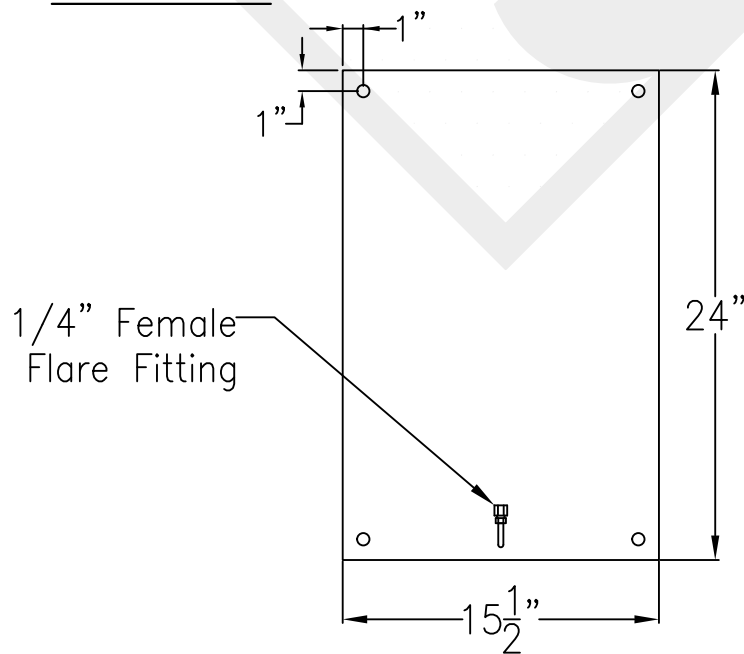

ASPEN GRANDE COPPER WALL BRACKET

Front View

Side View

Backplate

Lights are hand crafted
Dimensions may vary by 1/4"

Aspen Grande Copper Wall Bracket	
 St. James LIGHTING	
SCALE: N.T.S.	DRAFT: B. Vial
FILE: ASPL	APP'D: J. Ragan
JOB: X	DATE: 8/30/17

ASPEN GRANDE STEEL WALL BRACKET

Front View

Side View

Backplate

Lights are hand crafted
Dimensions may vary by 1/4"

Aspen Grande Steel Wall Bracket	
	St. James LIGHTING
SCALE: N.T.S.	DRAFT: B. Vial
FILE: ASPG	APP'D: J. Ragan
JOB: X	DATE: 12/6/17

ASPEN GRANDE COPPER POST MOUNT

Front View

Side View

Lights are hand crafted
Dimensions may vary by 1/4"

Aspen Grande Copper Post Mount	
 St. James LIGHTING	
SCALE: N.T.S.	DRAFT: B. Vial
FILE: ASPL	APP'D: J. Ragan
JOB: X	DATE: 12/6/17

ASPEN GRANDE HALF YOKE

Shortest Height 43 $\frac{7}{8}$ "

Front View

Side View

Ceiling Mount

Lights are hand crafted
Dimensions may vary by 1/4"

Aspen Grande Half Yoke	
 St. James LIGHTING	
SCALE: N.T.S.	DRAFT: B. Vial
FILE: ASPL	APP'D: J. Ragan
JOB: X	DATE: 12/6/17