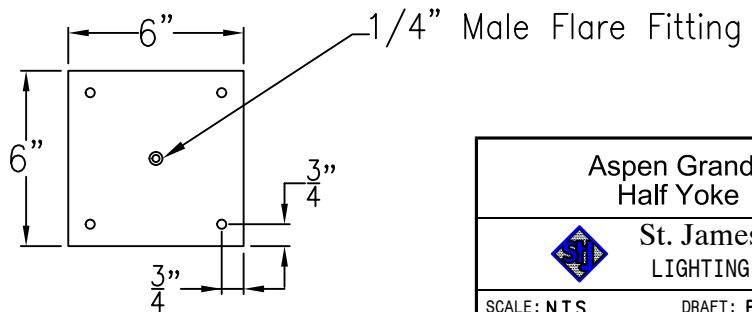

ASPEN GRANDE COPPER WALL BRACKET

Front View

Side View

Backplate

Lights are hand crafted
Dimensions may vary by 1/4"

Aspen Grande Copper Wall Bracket	
 St. James LIGHTING	
SCALE: N.T.S.	DRAFT: B. Vial
FILE: ASPL	APP'D: J. Ragan
JOB: X	DATE: 8/30/17

ASPEN GRANDE STEEL WALL BRACKET

Front View

Side View

Backplate

Lights are hand crafted
Dimensions may vary by 1/4"

Aspen Grande Steel Wall Bracket	
	St. James LIGHTING
SCALE: N.T.S.	DRAFT: B. Vial
FILE: ASPG	APP'D: J. Ragan
JOB: X	DATE: 12/6/17

ASPEN GRANDE COPPER POST MOUNT

Front View

Side View

Lights are hand crafted
Dimensions may vary by 1/4"

Aspen Grande Copper Post Mount	
 St. James LIGHTING	
SCALE: N.T.S.	DRAFT: B. Vial
FILE: ASPL	APP'D: J. Ragan
JOB: X	DATE: 12/6/17

ASPEN GRANDE HALF YOKE

Shortest Height 43 $\frac{7}{8}$ "

Front View

Side View

Ceiling Mount

Lights are hand crafted
Dimensions may vary by 1/4"

Aspen Grande Half Yoke	
 St. James LIGHTING	
SCALE: N.T.S.	DRAFT: B. Vial
FILE: ASPL	APP'D: J. Ragan
JOB: X	DATE: 12/6/17