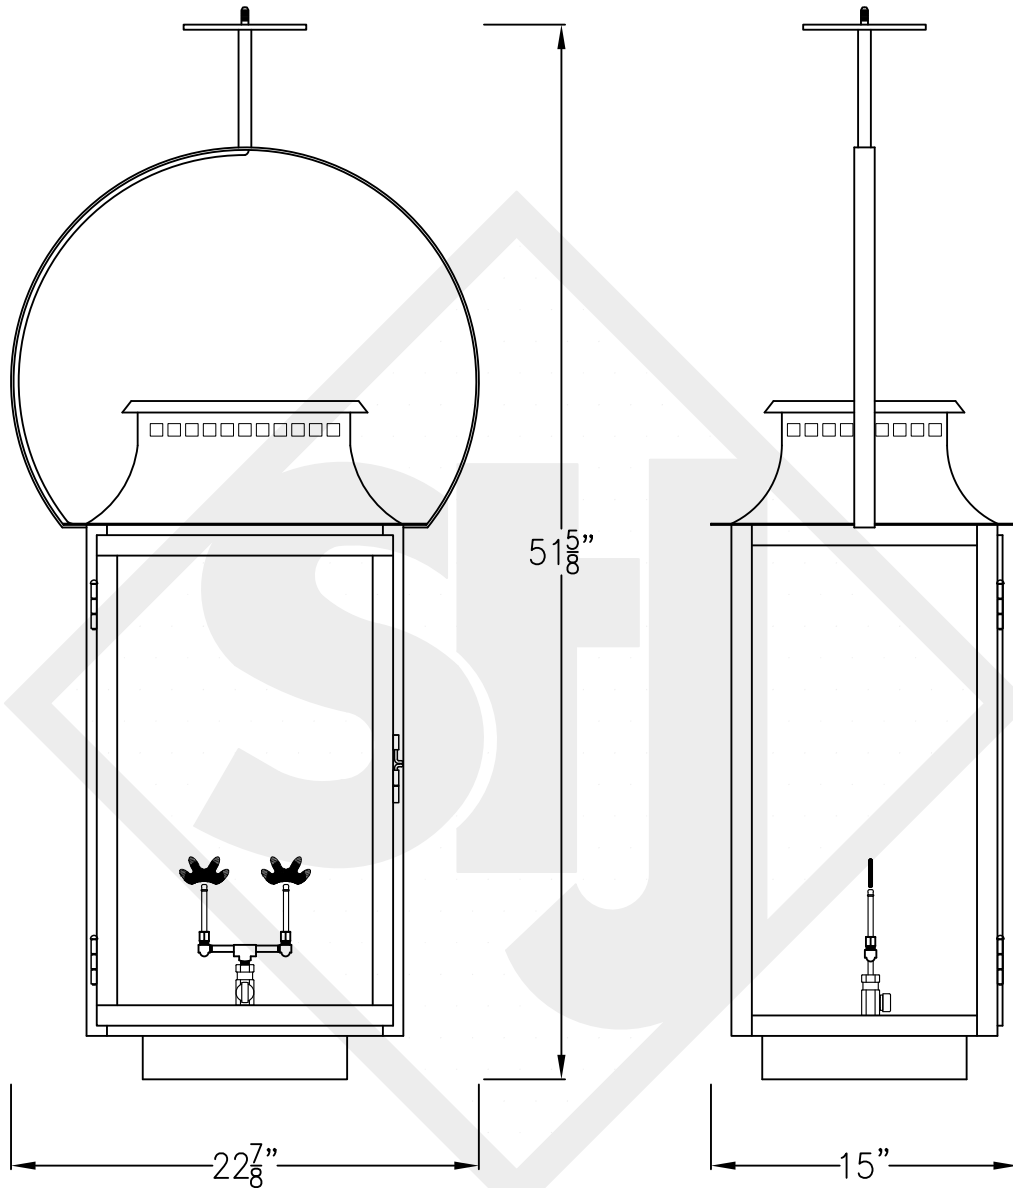

ASPEN GRANDE COPPER WALL BRACKET

Front View

Side View

Backplate

Lights are hand crafted
Dimensions may vary by 1/4"

Aspen Grande Copper Wall Bracket	
 St. James LIGHTING	
SCALE: N.T.S.	DRAFT: B. Vial
FILE: ASPL	APP'D: J. Ragan
JOB: X	DATE: 8/30/17

ASPEN GRANDE STEEL WALL BRACKET

Front View

Side View

Backplate

Lights are hand crafted
Dimensions may vary by 1/4"

Aspen Grande Steel Wall Bracket	
	St. James LIGHTING
SCALE: N.T.S.	DRAFT: B. Vial
FILE: ASPG	APP'D: J. Ragan
JOB: X	DATE: 12/6/17

ASPEN GRANDE COPPER POST MOUNT

Front View

Side View

Lights are hand crafted
Dimensions may vary by 1/4"

Aspen Grande Copper Post Mount	
 St. James LIGHTING	
SCALE: N.T.S.	DRAFT: B. Vial
FILE: ASPL	APP'D: J. Ragan
JOB: X	DATE: 12/6/17

ASPEN GRANDE HALF YOKE

Shortest Height 43 $\frac{7}{8}$ "

Front View

Side View

Ceiling Mount

Lights are hand crafted
Dimensions may vary by 1/4"

Aspen Grande Half Yoke	
 St. James LIGHTING	
SCALE: N.T.S.	DRAFT: B. Vial
FILE: ASPL	APP'D: J. Ragan
JOB: X	DATE: 12/6/17