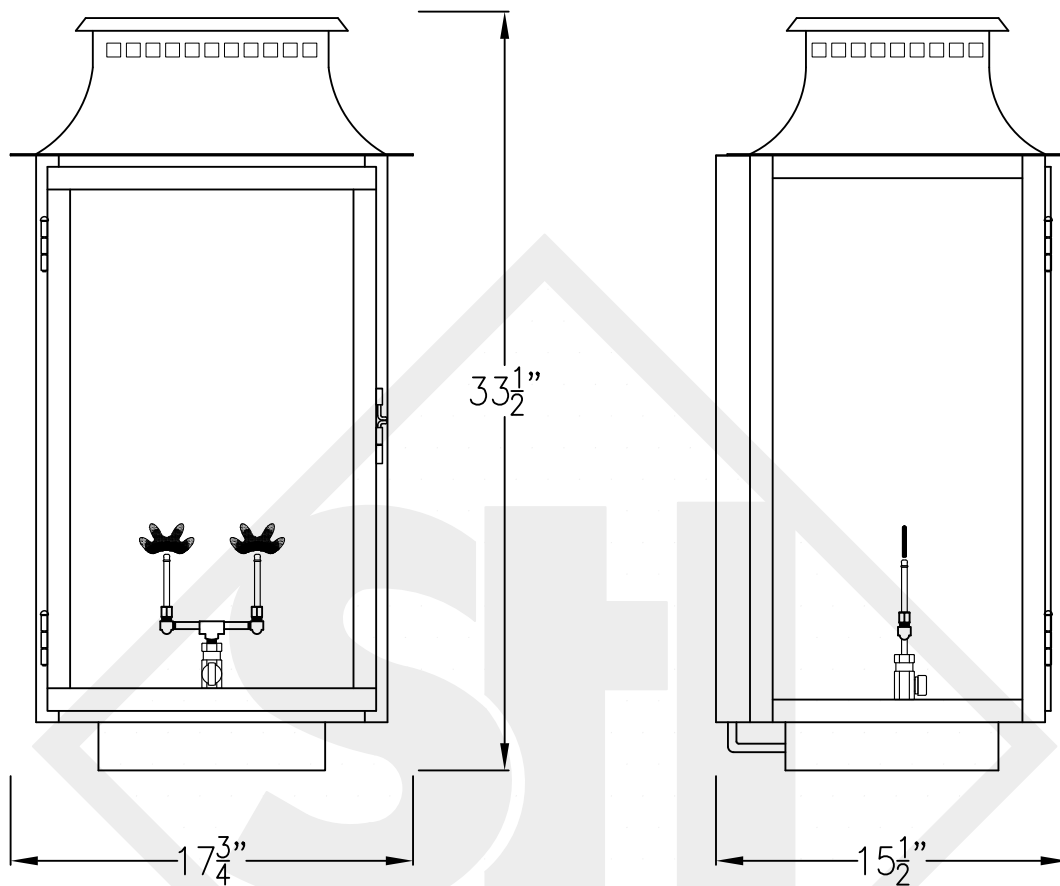

ASPEN GRANDE COPPER WALL BRACKET

Front View

Side View

Backplate

Lights are hand crafted
Dimensions may vary by 1/4"

Aspen Grande Copper Wall Bracket	
 St. James LIGHTING	
SCALE: N.T.S.	DRAFT: B. Vial
FILE: ASPL	APP'D: J. Ragan
JOB: X	DATE: 8/30/17

ASPEN GRANDE STEEL WALL BRACKET

Front View

Side View

Backplate

Lights are hand crafted
Dimensions may vary by 1/4"

Aspen Grande Steel Wall Bracket	
	St. James LIGHTING
SCALE: N.T.S.	DRAFT: B. Vial
FILE: ASPG	APP'D: J. Ragan
JOB: X	DATE: 12/6/17

ASPEN GRANDE COPPER POST MOUNT

Front View

Side View

Lights are hand crafted
Dimensions may vary by 1/4"

Aspen Grande Copper Post Mount	
 St. James LIGHTING	
SCALE: N.T.S.	DRAFT: B. Vial
FILE: ASPL	APP'D: J. Ragan
JOB: X	DATE: 12/6/17

ASPEN GRANDE HALF YOKE

Shortest Height 43 $\frac{7}{8}$ "

Front View

Side View

Ceiling Mount

Lights are hand crafted
Dimensions may vary by 1/4"

Aspen Grande Half Yoke	
 St. James LIGHTING	
SCALE: N.T.S.	DRAFT: B. Vial
FILE: ASPL	APP'D: J. Ragan
JOB: X	DATE: 12/6/17