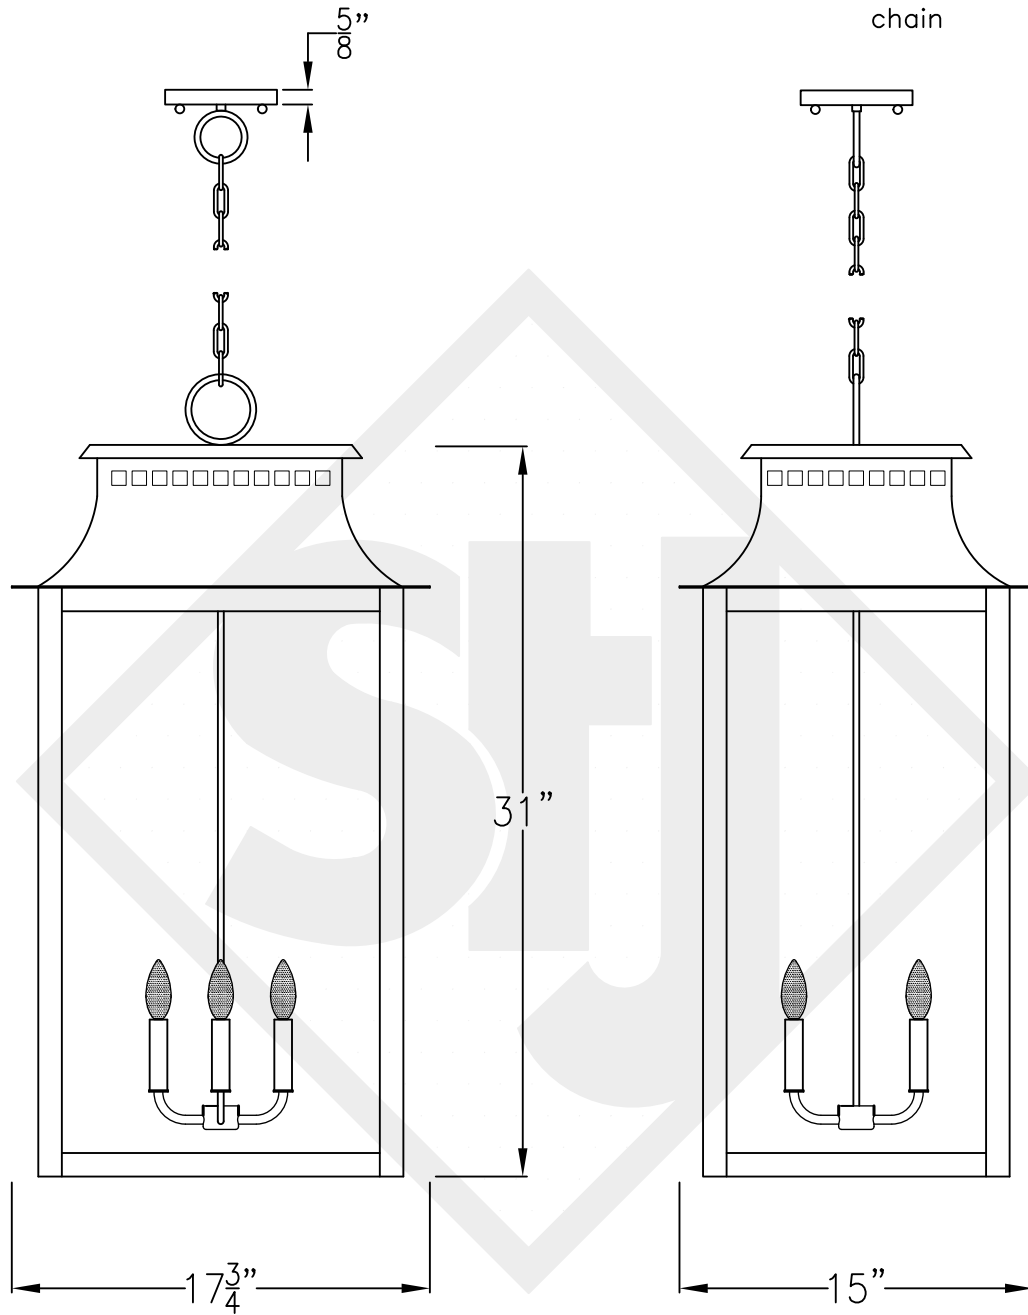

ASPEN GRANDE STEEL WALL BRACKET

Front View

Side View

Backplate

Lights are hand crafted
Dimensions may vary by 1/4"

Aspen Grande Steel Wall Bracket	
	St. James LIGHTING
SCALE: N.T.S.	DRAFT: B. Vial
FILE: ASPG	APP'D: J. Ragan
JOB: X	DATE: 12/6/17

ASPEN GRANDE COPPER POST MOUNT

Front View

Side View

Lights are hand crafted
Dimensions may vary by 1/4"

Aspen Grande Copper Post Mount	
 St. James LIGHTING	
SCALE: N.T.S.	DRAFT: B. Vial
FILE: ASPL	APP'D: J. Ragan
JOB: X	DATE: 12/6/17

ASPEN GRANDE CEILING MOUNT FULL YOKE

Shortest Height 45"

Front View

Side View

Ceiling Mount

Lights are hand crafted
Dimensions may vary by 1/4"

Aspen Grande Ceiling Mount Full Yoke	
St. James LIGHTING	
SCALE: N.T.S.	DRAFT: B. Vial
FILE: ASPL	APP'D: J. Ragan
JOB: X	DATE: 11/9/20

ASPEN GRANDE CHAIN HUNG PENDANT

Comes standard w/ 6' of chain

Front View

Side View

Ceiling Canopy

Lights are hand crafted
Dimensions may vary by $\frac{1}{4}$ "

Aspen Grande Chain Hung Pendant	
St. James LIGHTING	
SCALE: N.T.S.	DRAFT: B. Vial
FILE: ASPL	APP'D: J. Ragan
JOB: X	DATE: 12/6/17