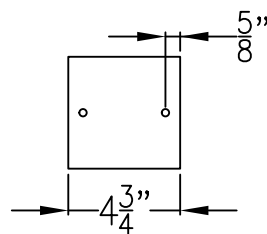

ASPEN GRANDE COPPER POST MOUNT

Front View

Side View

Lights are hand crafted
Dimensions may vary by 1/4"

Aspen Grande Copper Post Mount	
 St. James LIGHTING	
SCALE: N.T.S.	DRAFT: B. Vial
FILE: ASPL	APP'D: J. Ragan
JOB: X	DATE: 12/6/17

ASPEN GRANDE HALF YOKE

Shortest Height 43 $\frac{7}{8}$ "

Front View

Side View

Ceiling Mount

Lights are hand crafted
Dimensions may vary by 1/4"

Aspen Grande Half Yoke	
 St. James LIGHTING	
SCALE: N.T.S.	DRAFT: B. Vial
FILE: ASPL	APP'D: J. Ragan
JOB: X	DATE: 12/6/17

ASPEN GRANDE CEILING MOUNT FULL YOKE

Shortest Height 45"

Front View

Side View

Ceiling Mount

Lights are hand crafted
Dimensions may vary by 1/4"

Aspen Grande Ceiling Mount Full Yoke	
St. James LIGHTING	
SCALE: N.T.S.	DRAFT: B. Vial
FILE: ASPL	APP'D: J. Ragan
JOB: X	DATE: 11/9/20

ASPEN GRANDE CHAIN HUNG PENDANT

Comes standard w/ 6' of chain

Front View

Side View

Ceiling Canopy

Lights are hand crafted
Dimensions may vary by $\frac{1}{4}$ "

Aspen Grande Chain Hung Pendant	
St. James LIGHTING	
SCALE: N.T.S.	DRAFT: B. Vial
FILE: ASPL	APP'D: J. Ragan
JOB: X	DATE: 12/6/17