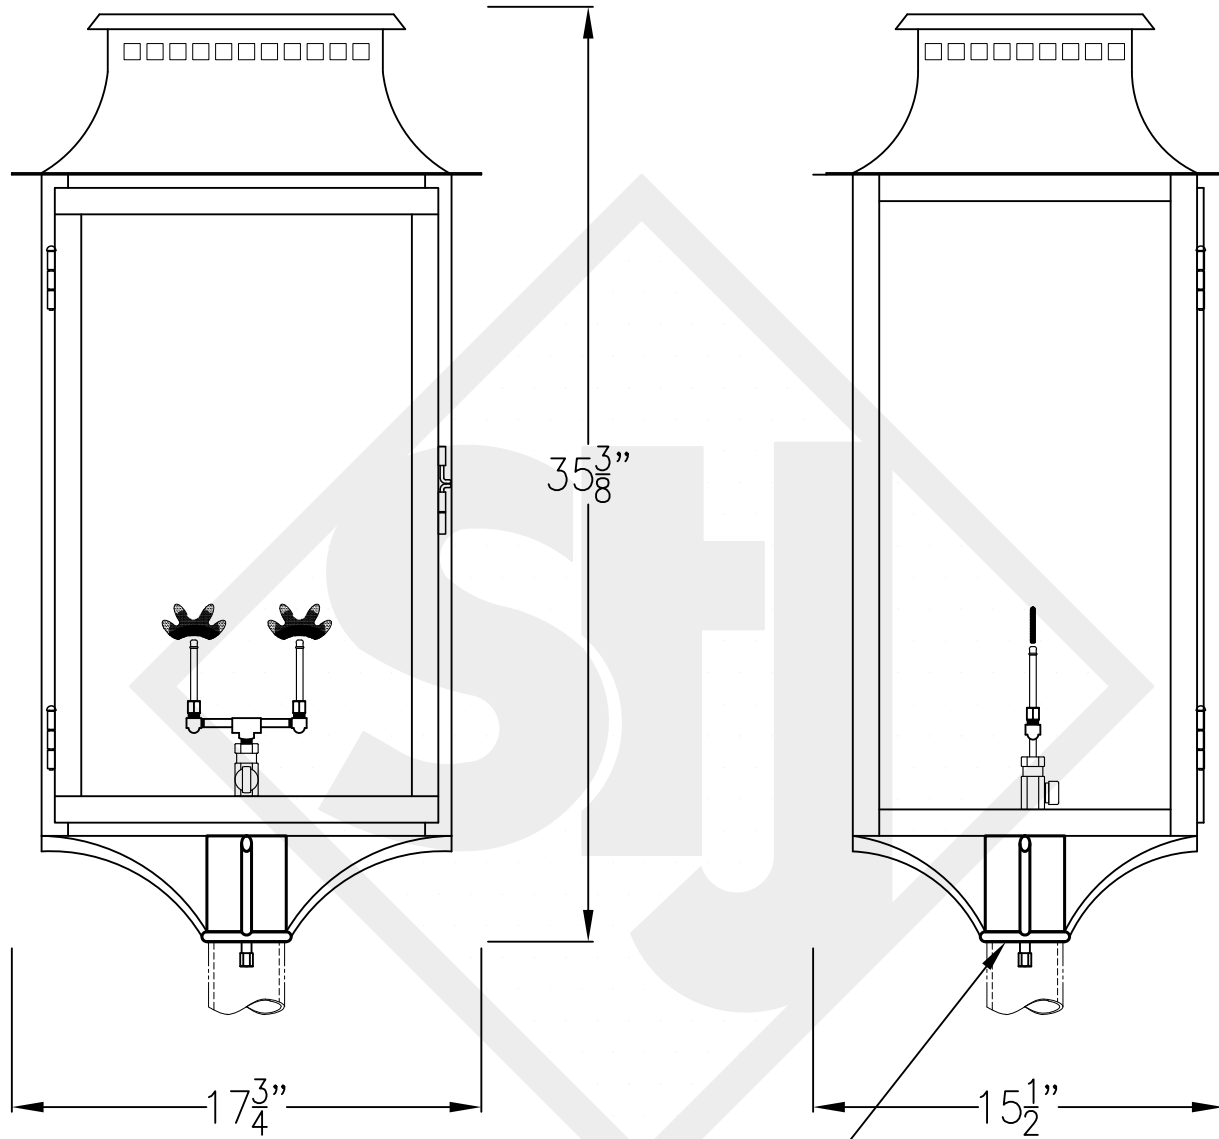

ASPEN GRANDE COPPER WALL BRACKET

Front View

Side View

Backplate

Lights are hand crafted
Dimensions may vary by 1/4"

Aspen Grande Copper Wall Bracket	
 St. James LIGHTING	
SCALE: N.T.S.	DRAFT: B. Vial
FILE: ASPL	APP'D: J. Ragan
JOB: X	DATE: 8/30/17

ASPEN GRANDE STEEL WALL BRACKET

Front View

Side View

Backplate

Lights are hand crafted
Dimensions may vary by 1/4"

Aspen Grande Steel Wall Bracket	
	St. James LIGHTING
SCALE: N.T.S.	DRAFT: B. Vial
FILE: ASPG	APP'D: J. Ragan
JOB: X	DATE: 12/6/17

ASPEN GRANDE COPPER POST MOUNT

Front View

Side View

Lights are hand crafted
Dimensions may vary by 1/4"

Aspen Grande Copper Post Mount	
 St. James LIGHTING	
SCALE: N.T.S.	DRAFT: B. Vial
FILE: ASPL	APP'D: J. Ragan
JOB: X	DATE: 12/6/17

ASPEN GRANDE HALF YOKE

Shortest Height 43 $\frac{7}{8}$ "

Front View

Side View

Ceiling Mount

Lights are hand crafted
Dimensions may vary by 1/4"

Aspen Grande Half Yoke	
 St. James LIGHTING	
SCALE: N.T.S.	DRAFT: B. Vial
FILE: ASPL	APP'D: J. Ragan
JOB: X	DATE: 12/6/17