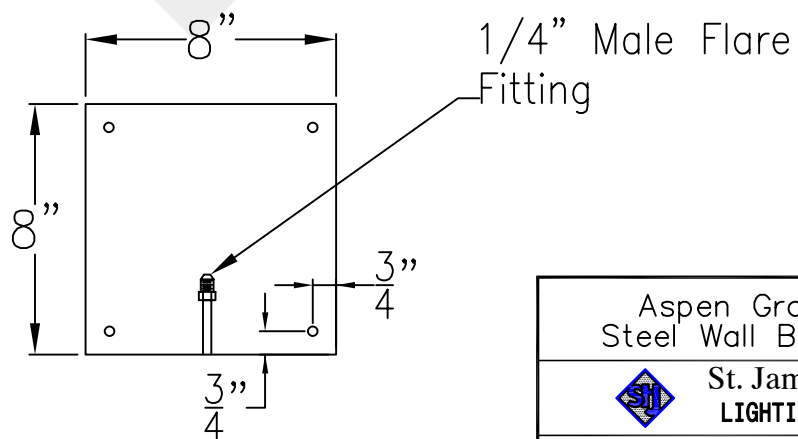

ASPEN GRANDE COPPER WALL BRACKET

Front View

Side View

Backplate

Lights are hand crafted
Dimensions may vary by 1/4"

Aspen Grande Copper Wall Bracket	
 St. James LIGHTING	
SCALE: N.T.S.	DRAFT: B. Vial
FILE: ASPL	APP'D: J. Ragan
JOB: X	DATE: 8/30/17

ASPEN GRANDE STEEL WALL BRACKET

Front View

Side View

Backplate

Lights are hand crafted
Dimensions may vary by 1/4"

Aspen Grande Steel Wall Bracket	
	St. James LIGHTING
SCALE: N.T.S.	DRAFT: B. Vial
FILE: ASPG	APP'D: J. Ragan
JOB: X	DATE: 12/6/17

ASPEN GRANDE COPPER POST MOUNT

Front View

Side View

Lights are hand crafted
Dimensions may vary by 1/4"

Aspen Grande Copper Post Mount	
 St. James LIGHTING	
SCALE: N.T.S.	DRAFT: B. Vial
FILE: ASPL	APP'D: J. Ragan
JOB: X	DATE: 12/6/17

ASPEN GRANDE HALF YOKE

Shortest Height 43 $\frac{7}{8}$ "

Front View

Side View

Ceiling Mount

Lights are hand crafted
Dimensions may vary by 1/4"

Aspen Grande Half Yoke	
 St. James LIGHTING	
SCALE: N.T.S.	DRAFT: B. Vial
FILE: ASPL	APP'D: J. Ragan
JOB: X	DATE: 12/6/17