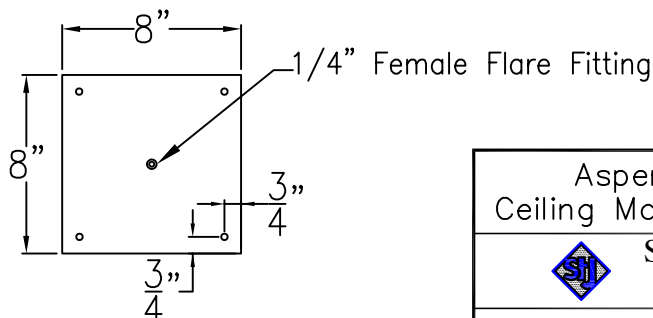

ASPEN GRANDE STEEL WALL BRACKET

Front View

Side View

Backplate

Lights are hand crafted
Dimensions may vary by 1/4"

Aspen Grande Steel Wall Bracket	
	St. James LIGHTING
SCALE: N.T.S.	DRAFT: B. Vial
FILE: ASPG	APP'D: J. Ragan
JOB: X	DATE: 12/6/17

ASPEN GRANDE COPPER POST MOUNT

Front View

Side View

Lights are hand crafted
Dimensions may vary by 1/4"

Aspen Grande Copper Post Mount	
 St. James LIGHTING	
SCALE: N.T.S.	DRAFT: B. Vial
FILE: ASPL	APP'D: J. Ragan
JOB: X	DATE: 12/6/17

ASPEN GRANDE HALF YOKE

Shortest Height 43 $\frac{7}{8}$ "

Front View

Side View

Ceiling Mount

Lights are hand crafted
Dimensions may vary by 1/4"

Aspen Grande Half Yoke	
 St. James LIGHTING	
SCALE: N.T.S.	DRAFT: B. Vial
FILE: ASPL	APP'D: J. Ragan
JOB: X	DATE: 12/6/17

ASPEN GRANDE CEILING MOUNT FULL YOKE

Shortest Height 45"

Front View

Side View

Ceiling Mount

Lights are hand crafted
Dimensions may vary by 1/4"

Aspen Grande Ceiling Mount Full Yoke	
St. James LIGHTING	
SCALE: N.T.S.	DRAFT: B. Vial
FILE: ASPL	APP'D: J. Ragan
JOB: X	DATE: 11/9/20