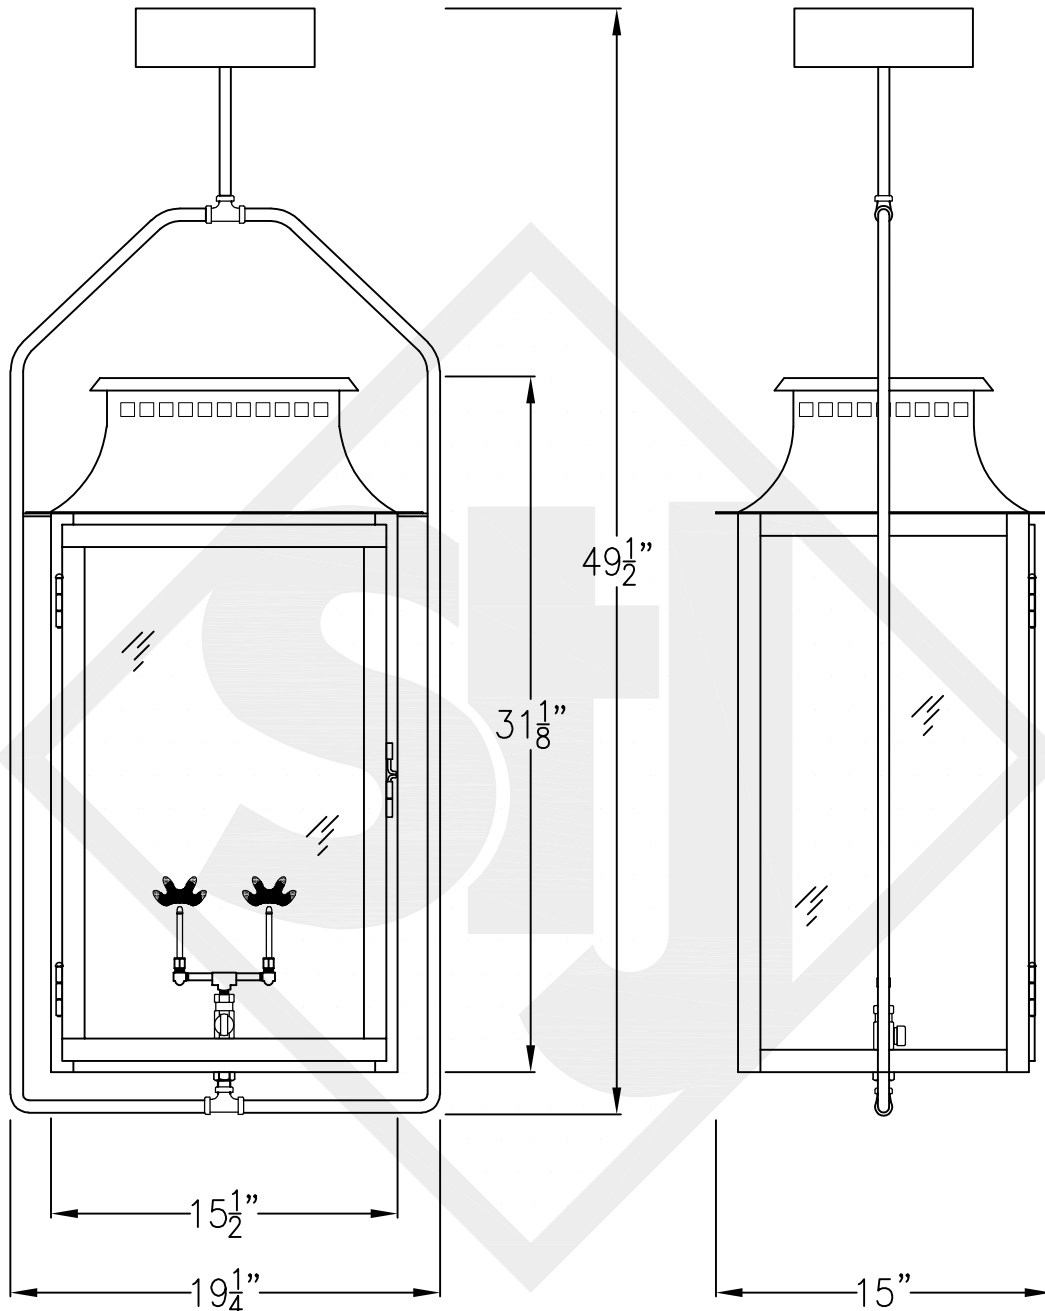

ASPEN GRANDE COPPER POST MOUNT

Front View

Side View

Lights are hand crafted
Dimensions may vary by 1/4"

Aspen Grande Copper Post Mount	
 St. James LIGHTING	
SCALE: N.T.S.	DRAFT: B. Vial
FILE: ASPL	APP'D: J. Ragan
JOB: X	DATE: 12/6/17

ASPEN GRANDE HALF YOKE

Shortest Height 43 $\frac{7}{8}$ "

Front View

Side View

Ceiling Mount

Lights are hand crafted
Dimensions may vary by 1/4"

Aspen Grande Half Yoke	
 St. James LIGHTING	
SCALE: N.T.S.	DRAFT: B. Vial
FILE: ASPL	APP'D: J. Ragan
JOB: X	DATE: 12/6/17

ASPEN GRANDE CEILING MOUNT FULL YOKE

Shortest Height 45"

Front View

Side View

Ceiling Mount

Lights are hand crafted
Dimensions may vary by 1/4"

Aspen Grande Ceiling Mount Full Yoke	
St. James LIGHTING	
SCALE: N.T.S.	DRAFT: B. Vial
FILE: ASPL	APP'D: J. Ragan
JOB: X	DATE: 11/9/20

ASPEN GRANDE CHAIN HUNG PENDANT

Comes standard w/ 6' of chain

Front View

Side View

Ceiling Canopy

Lights are hand crafted
Dimensions may vary by $\frac{1}{4}$ "

Aspen Grande Chain Hung Pendant	
St. James LIGHTING	
SCALE: N.T.S.	DRAFT: B. Vial
FILE: ASPL	APP'D: J. Ragan
JOB: X	DATE: 12/6/17