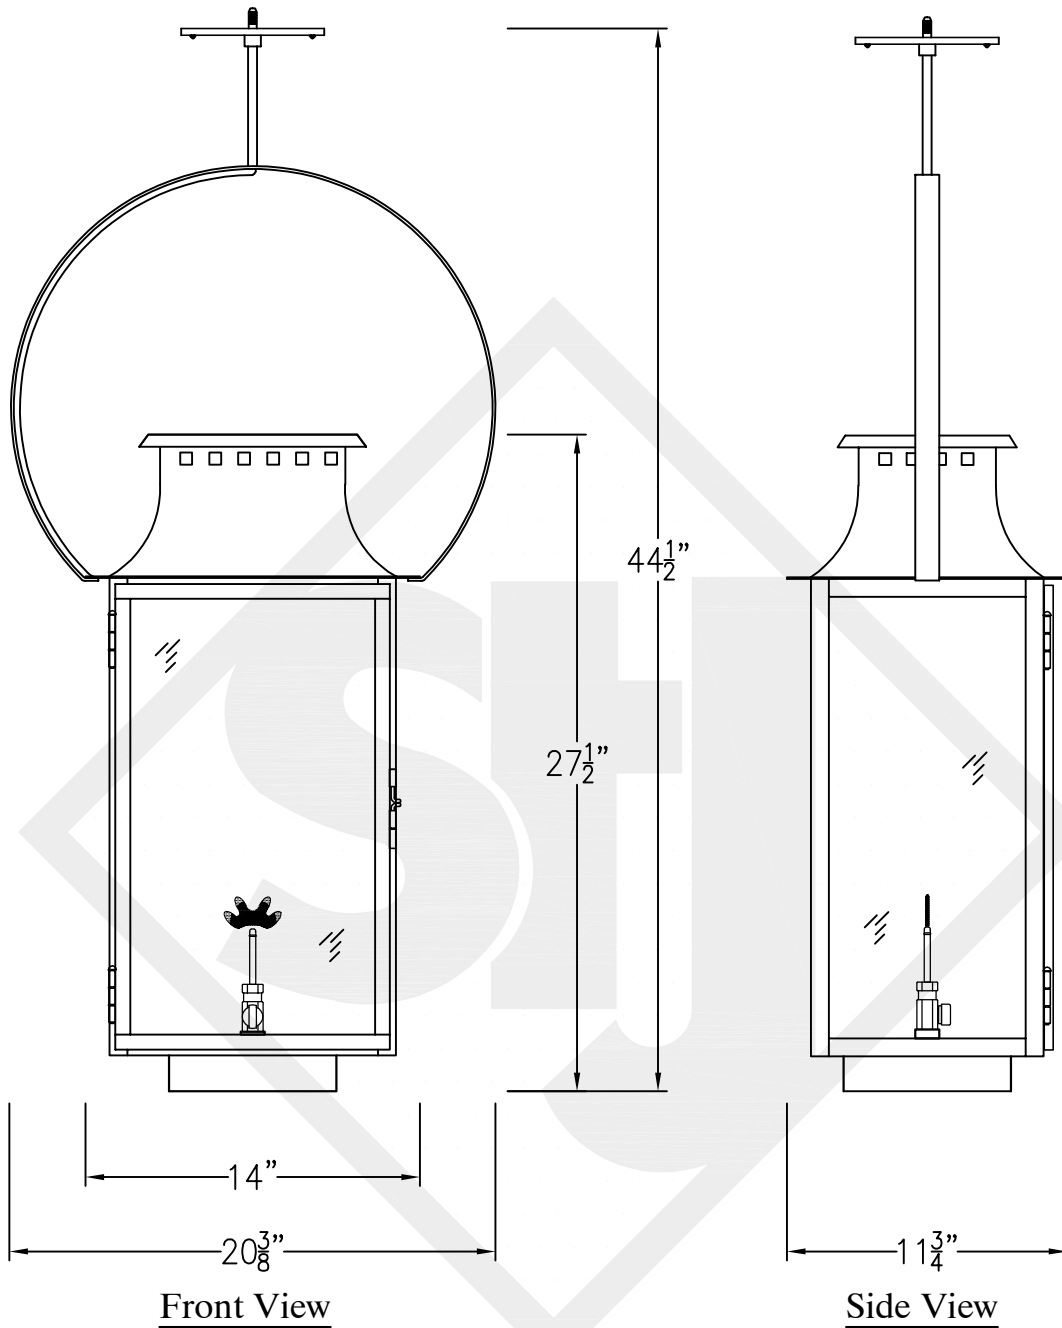

ASPEN LARGE STEEL WALL BRACKET

Front View

Side View

1/4" Male Flare Fitting

Backplate

Lights are hand crafted
Dimensions may vary by 1/4"

Aspen Large Steel Wall Bracket	
St. James LIGHTING	
SCALE: N.T.S.	DRAFT: B. Vial
FILE: ASPL	APP'D: J. Ragan
JOB: X	DATE: 9/5/17

ASPEN LARGE COPPER POST MOUNT

Front View

Side View

Fits over a 3" post
1/4" Female Flare Fitting

Lights are hand crafted
Dimensions may vary by 1/4"

Aspen Large Copper Post Mount	
 St. James LIGHTING	
SCALE: N.T.S.	DRAFT: B. Vial
FILE: ASPL	APP'D: J. Ragan
JOB: X	DATE: 8/30/17

ASPEN LARGE CEILING MOUNT HALF YOKE

Shortest Height 40"

Lights are hand crafted
Dimensions may vary by 1/4"

Aspen Large w/ Half (Ceiling) Yoke	
 St. James LIGHTING	
SCALE: N.T.S.	DRAFT: B. Vial
FILE: ASPL	APP'D: J. Ragan
JOB: X	DATE: 02/09/21

ASPEN LARGE CHAIN HUNG PENDANT

Comes standard w/ 6' of chain

Front View

Side View

Open Bottom

Ceiling Canopy

Lights are hand crafted
Dimensions may vary by 1/4"

Aspen Large Pendant	
 St. James LIGHTING	
SCALE: N.T.S.	DRAFT: B. Vial
FILE: ASPL	APP'D: J. Ragan
JOB: X	DATE: 10/24/17