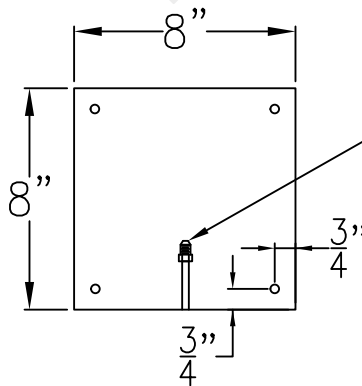

ASPEN LARGE COPPER WALL BRACKET

Lights are hand crafted
Dimensions may vary by 1/4"

Backplate

Aspen Large Copper Wall Bracket	
St. James LIGHTING	
SCALE: N.T.S.	DRAFT: B. Vial
FILE: ASPL	APP'D: J. Ragan
JOB: X	DATE: 8/30/17

ASPEN LARGE STEEL WALL BRACKET

Front View

Side View

1/4" Male Flare Fitting

Backplate

Lights are hand crafted
Dimensions may vary by 1/4"

Aspen Large Steel Wall Bracket	
St. James LIGHTING	
SCALE: N.T.S.	DRAFT: B. Vial
FILE: ASPL	APP'D: J. Ragan
JOB: X	DATE: 9/5/17

ASPEN LARGE COPPER POST MOUNT

Front View

Side View

Fits over a 3" post
1/4" Female Flare Fitting

Lights are hand crafted
Dimensions may vary by 1/4"

Aspen Large Copper Post Mount	
 St. James LIGHTING	
SCALE: N.T.S.	DRAFT: B. Vial
FILE: ASPL	APP'D: J. Ragan
JOB: X	DATE: 8/30/17

ASPEN LARGE CHAIN HUNG PENDANT

Comes standard w/ 6' of chain

Front View

Side View

Open Bottom

Ceiling Canopy

Lights are hand crafted
Dimensions may vary by 1/4"

Aspen Large Pendant	
 St. James LIGHTING	
SCALE: N.T.S.	DRAFT: B. Vial
FILE: ASPL	APP'D: J. Ragan
JOB: X	DATE: 10/24/17