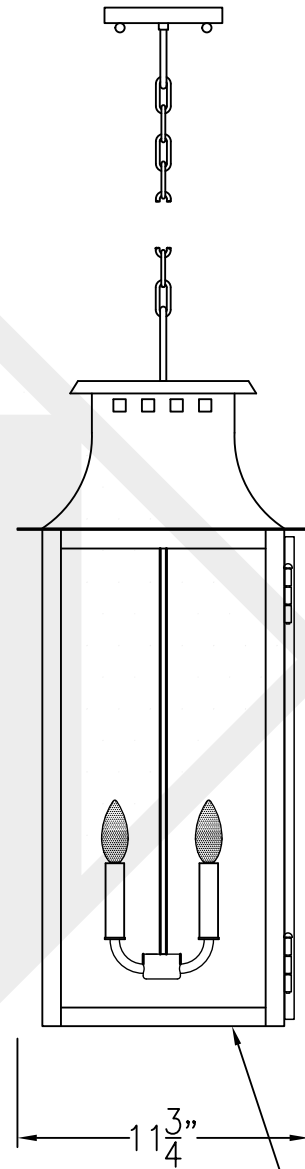

ASPEN LARGE STEEL WALL BRACKET

Front View

Side View

1/4" Male Flare Fitting

Backplate

Lights are hand crafted
Dimensions may vary by 1/4"

Aspen Large Steel Wall Bracket	
St. James LIGHTING	
SCALE: N.T.S.	DRAFT: B. Vial
FILE: ASPL	APP'D: J. Ragan
JOB: X	DATE: 9/5/17

ASPEN LARGE COPPER POST MOUNT

Front View

Side View

Fits over a 3" post
1/4" Female Flare Fitting

Lights are hand crafted
Dimensions may vary by 1/4"

Aspen Large Copper Post Mount	
 St. James LIGHTING	
SCALE: N.T.S.	DRAFT: B. Vial
FILE: ASPL	APP'D: J. Ragan
JOB: X	DATE: 8/30/17

ASPEN LARGE CEILING MOUNT FULL YOKE

Shortest Height 39 1/4"
 Lights are hand crafted
 Dimensions may vary by 1/4"

Aspen Large w/ Yoke (Ceiling) Bracket	
St. James LIGHTING	
SCALE: N.T.S.	DRAFT: B. Vial
FILE: ASPL	APP'D: J. Ragan
JOB: X	DATE: 04/29/21

ASPEN LARGE CHAIN HUNG PENDANT

Comes standard w/ 6' of chain

Front View

Side View

Open Bottom

Ceiling Canopy

Lights are hand crafted
Dimensions may vary by 1/4"

Aspen Large Pendant	
 St. James LIGHTING	
SCALE: N.T.S.	DRAFT: B. Vial
FILE: ASPL	APP'D: J. Ragan
JOB: X	DATE: 10/24/17