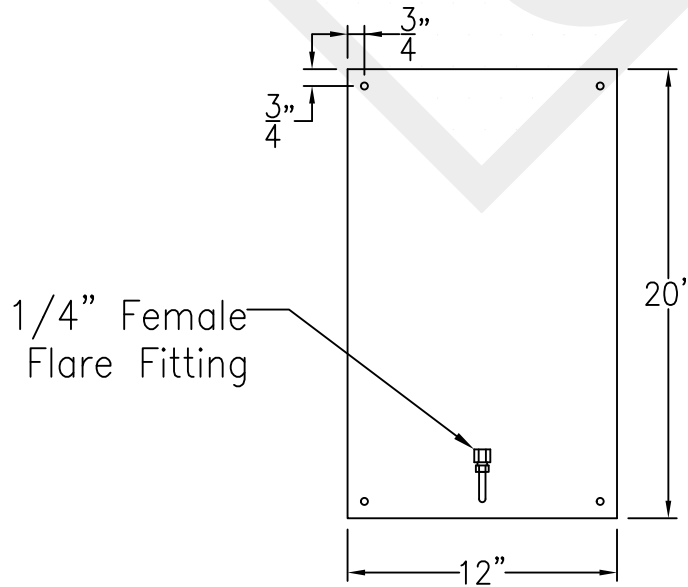

ASPEN LARGE COPPER WALL BRACKET

Lights are hand crafted
Dimensions may vary by 1/4"

Backplate

Aspen Large Copper Wall Bracket	
St. James LIGHTING	
SCALE: N.T.S.	DRAFT: B. Vial
FILE: ASPL	APP'D: J. Ragan
JOB: X	DATE: 8/30/17

ASPEN LARGE STEEL WALL BRACKET

Front View

Side View

1/4" Male Flare Fitting

Backplate

Lights are hand crafted
Dimensions may vary by 1/4"

Aspen Large Steel Wall Bracket	
St. James LIGHTING	
SCALE: N.T.S.	DRAFT: B. Vial
FILE: ASPL	APP'D: J. Ragan
JOB: X	DATE: 9/5/17

ASPEN LARGE COPPER POST MOUNT

Front View

Side View

Fits over a 3" post
1/4" Female Flare Fitting

Lights are hand crafted
Dimensions may vary by 1/4"

Aspen Large Copper Post Mount	
 St. James LIGHTING	
SCALE: N.T.S.	DRAFT: B. Vial
FILE: ASPL	APP'D: J. Ragan
JOB: X	DATE: 8/30/17

ASPEN LARGE CEILING MOUNT HALF YOKE

Shortest Height 40"

Lights are hand crafted
Dimensions may vary by 1/4"

Aspen Large w/ Half (Ceiling) Yoke	
 St. James LIGHTING	
SCALE: N.T.S.	DRAFT: B. Vial
FILE: ASPL	APP'D: J. Ragan
JOB: X	DATE: 02/09/21