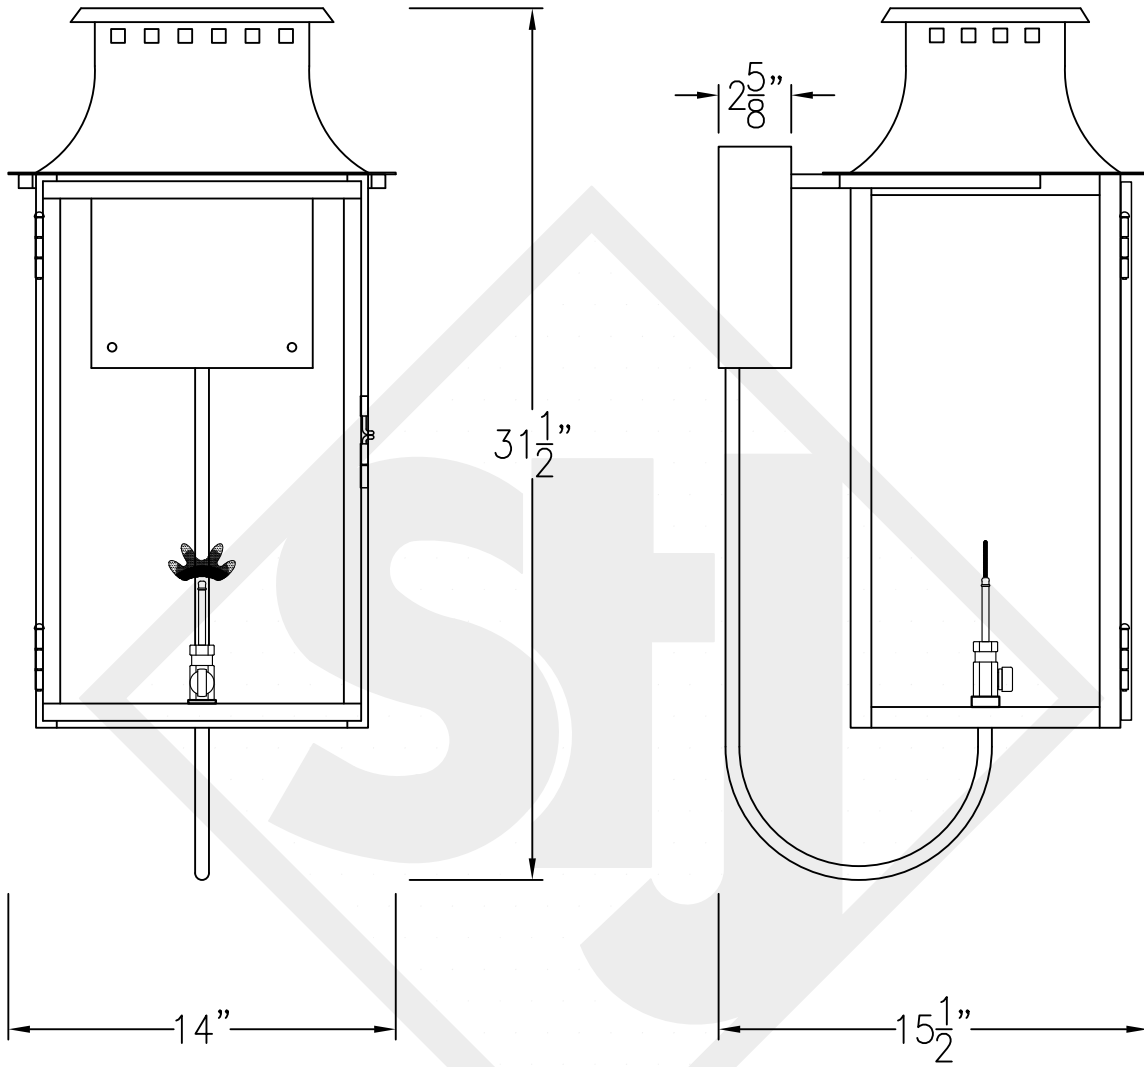

ASPEN LARGE COPPER WALL BRACKET

Lights are hand crafted
Dimensions may vary by 1/4"

Backplate

Aspen Large Copper Wall Bracket	
St. James LIGHTING	
SCALE: N.T.S.	DRAFT: B. Vial
FILE: ASPL	APP'D: J. Ragan
JOB: X	DATE: 8/30/17

ASPEN LARGE STEEL WALL BRACKET

Front View

Side View

1/4" Male Flare Fitting

Backplate

Lights are hand crafted
Dimensions may vary by 1/4"

Aspen Large Steel Wall Bracket	
St. James LIGHTING	
SCALE: N.T.S.	DRAFT: B. Vial
FILE: ASPL	APP'D: J. Ragan
JOB: X	DATE: 9/5/17

ASPEN LARGE COPPER POST MOUNT

Front View

Side View

Fits over a 3" post
1/4" Female Flare Fitting

Lights are hand crafted
Dimensions may vary by 1/4"

Aspen Large Copper Post Mount	
 St. James LIGHTING	
SCALE: N.T.S.	DRAFT: B. Vial
FILE: ASPL	APP'D: J. Ragan
JOB: X	DATE: 8/30/17

ASPEN LARGE CHAIN HUNG PENDANT

Comes standard w/ 6' of chain

Front View

Side View

Open Bottom

Ceiling Canopy

Lights are hand crafted
Dimensions may vary by 1/4"

Aspen Large Pendant	
 St. James LIGHTING	
SCALE: N.T.S.	DRAFT: B. Vial
FILE: ASPL	APP'D: J. Ragan
JOB: X	DATE: 10/24/17