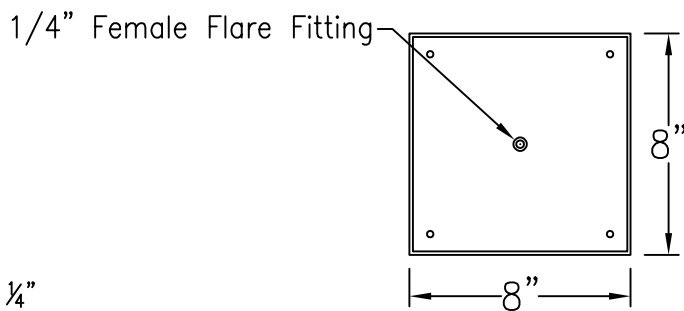

ASPEN LARGE COPPER POST MOUNT

Front View

Side View

Fits over a 3" post
1/4" Female Flare Fitting

Lights are hand crafted
Dimensions may vary by 1/4"

Aspen Large Copper Post Mount	
 St. James LIGHTING	
SCALE: N.T.S.	DRAFT: B. Vial
FILE: ASPL	APP'D: J. Ragan
JOB: X	DATE: 8/30/17

ASPEN LARGE CEILING MOUNT HALF YOKE

Shortest Height 40"

Lights are hand crafted
Dimensions may vary by 1/4"

Aspen Large w/ Half (Ceiling) Yoke	
 St. James LIGHTING	
SCALE: N.T.S.	DRAFT: B. Vial
FILE: ASPL	APP'D: J. Ragan
JOB: X	DATE: 02/09/21

ASPEN LARGE CEILING MOUNT FULL YOKE

Shortest Height 39 1/4"
 Lights are hand crafted
 Dimensions may vary by 1/4"

Aspen Large w/ Yoke (Ceiling) Bracket	
St. James LIGHTING	
SCALE: N.T.S.	DRAFT: B. Vial
FILE: ASPL	APP'D: J. Ragan
JOB: X	DATE: 04/29/21