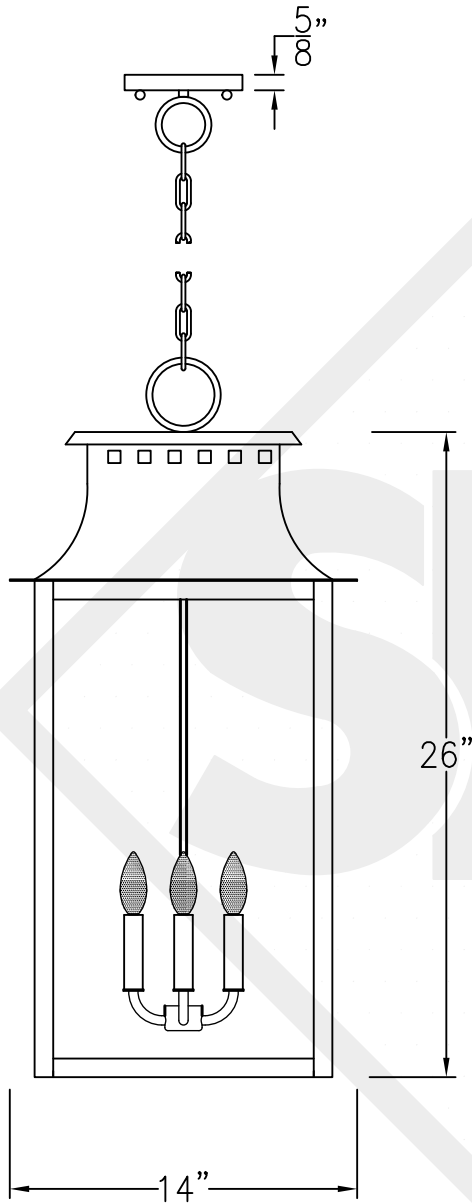

ASPEN LARGE STEEL WALL BRACKET

Front View

Side View

1/4" Male Flare Fitting

Backplate

Lights are hand crafted
Dimensions may vary by 1/4"

Aspen Large Steel Wall Bracket	
St. James LIGHTING	
SCALE: N.T.S.	DRAFT: B. Vial
FILE: ASPL	APP'D: J. Ragan
JOB: X	DATE: 9/5/17

ASPEN LARGE COPPER POST MOUNT

Front View

Side View

Fits over a 3" post
1/4" Female Flare Fitting

Lights are hand crafted
Dimensions may vary by 1/4"

Aspen Large Copper Post Mount	
 St. James LIGHTING	
SCALE: N.T.S.	DRAFT: B. Vial
FILE: ASPL	APP'D: J. Ragan
JOB: X	DATE: 8/30/17

ASPEN LARGE CEILING MOUNT FULL YOKE

Shortest Height 39 1/4"
 Lights are hand crafted
 Dimensions may vary by 1/4"

Aspen Large w/ Yoke (Ceiling) Bracket	
St. James LIGHTING	
SCALE: N.T.S.	DRAFT: B. Vial
FILE: ASPL	APP'D: J. Ragan
JOB: X	DATE: 04/29/21

ASPEN LARGE CHAIN HUNG PENDANT

Comes standard w/ 6' of chain

Front View

Side View

Open Bottom

Ceiling Canopy

Lights are hand crafted
Dimensions may vary by 1/4"

Aspen Large Pendant	
 St. James LIGHTING	
SCALE: N.T.S.	DRAFT: B. Vial
FILE: ASPL	APP'D: J. Ragan
JOB: X	DATE: 10/24/17