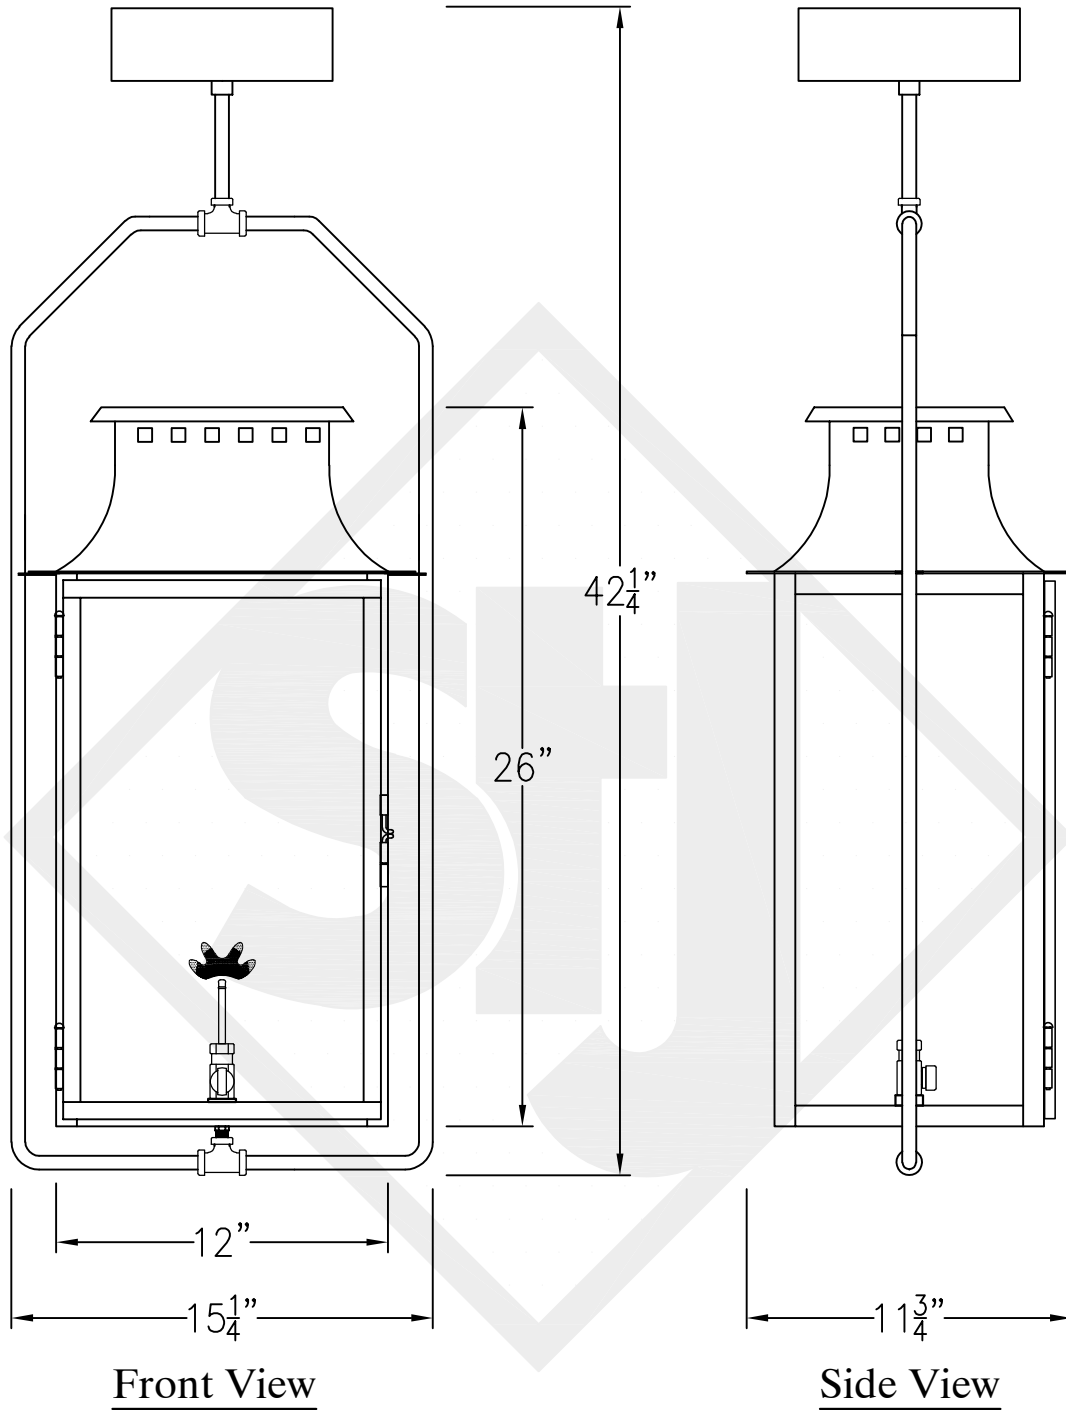

ASPEN LARGE COPPER POST MOUNT

Front View

Side View

Fits over a 3" post
1/4" Female Flare Fitting

Lights are hand crafted
Dimensions may vary by 1/4"

Aspen Large Copper Post Mount	
 St. James LIGHTING	
SCALE: N.T.S.	DRAFT: B. Vial
FILE: ASPL	APP'D: J. Ragan
JOB: X	DATE: 8/30/17

ASPEN LARGE CEILING MOUNT HALF YOKE

Shortest Height 40"

Lights are hand crafted
Dimensions may vary by 1/4"

Aspen Large w/ Half (Ceiling) Yoke	
 St. James LIGHTING	
SCALE: N.T.S.	DRAFT: B. Vial
FILE: ASPL	APP'D: J. Ragan
JOB: X	DATE: 02/09/21

ASPEN LARGE CEILING MOUNT FULL YOKE

Shortest Height 39 1/4"
 Lights are hand crafted
 Dimensions may vary by 1/4"

Aspen Large w/ Yoke (Ceiling) Bracket	
St. James LIGHTING	
SCALE: N.T.S.	DRAFT: B. Vial
FILE: ASPL	APP'D: J. Ragan
JOB: X	DATE: 04/29/21

ASPEN LARGE CHAIN HUNG PENDANT

Comes standard w/ 6' of chain

Front View

Side View

Open Bottom

Ceiling Canopy

Lights are hand crafted
Dimensions may vary by 1/4"

Aspen Large Pendant	
 St. James LIGHTING	
SCALE: N.T.S.	DRAFT: B. Vial
FILE: ASPL	APP'D: J. Ragan
JOB: X	DATE: 10/24/17