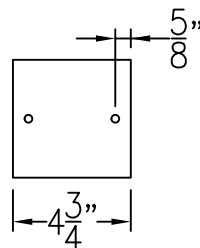

ASPEN LARGE COPPER POST MOUNT

Front View

Side View

Fits over a 3" post
1/4" Female Flare Fitting

Lights are hand crafted
Dimensions may vary by 1/4"

Aspen Large Copper Post Mount	
 St. James LIGHTING	
SCALE: N.T.S.	DRAFT: B. Vial
FILE: ASPL	APP'D: J. Ragan
JOB: X	DATE: 8/30/17

ASPEN LARGE CEILING MOUNT HALF YOKE

Shortest Height 40"

Lights are hand crafted
Dimensions may vary by 1/4"

Aspen Large w/ Half (Ceiling) Yoke	
 St. James LIGHTING	
SCALE: N.T.S.	DRAFT: B. Vial
FILE: ASPL	APP'D: J. Ragan
JOB: X	DATE: 02/09/21

ASPEN LARGE CEILING MOUNT FULL YOKE

Shortest Height 39 1/4"
 Lights are hand crafted
 Dimensions may vary by 1/4"

Aspen Large w/ Yoke (Ceiling) Bracket	
St. James LIGHTING	
SCALE: N.T.S.	DRAFT: B. Vial
FILE: ASPL	APP'D: J. Ragan
JOB: X	DATE: 04/29/21

ASPEN LARGE CHAIN HUNG PENDANT

Comes standard w/ 6' of chain

Front View

Side View

Open Bottom

Ceiling Canopy

Lights are hand crafted
Dimensions may vary by 1/4"

Aspen Large Pendant	
 St. James LIGHTING	
SCALE: N.T.S.	DRAFT: B. Vial
FILE: ASPL	APP'D: J. Ragan
JOB: X	DATE: 10/24/17