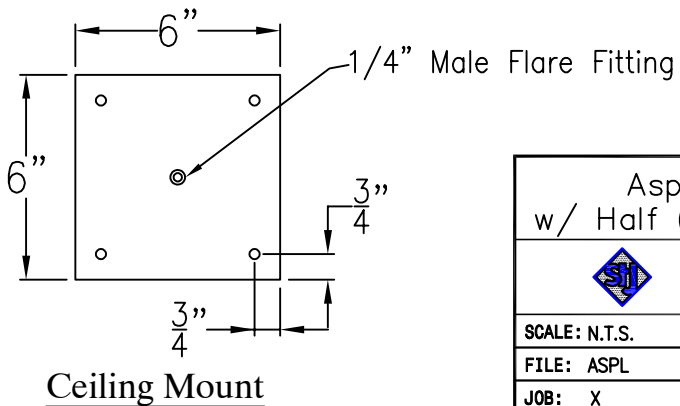

ASPEN LARGE STEEL WALL BRACKET

Front View

Side View

1/4" Male Flare Fitting

Backplate

Lights are hand crafted
Dimensions may vary by 1/4"

Aspen Large Steel Wall Bracket	
St. James LIGHTING	
SCALE: N.T.S.	DRAFT: B. Vial
FILE: ASPL	APP'D: J. Ragan
JOB: X	DATE: 9/5/17

ASPEN LARGE COPPER POST MOUNT

Front View

Side View

Fits over a 3" post
1/4" Female Flare Fitting

Lights are hand crafted
Dimensions may vary by 1/4"

Aspen Large Copper Post Mount	
 St. James LIGHTING	
SCALE: N.T.S.	DRAFT: B. Vial
FILE: ASPL	APP'D: J. Ragan
JOB: X	DATE: 8/30/17

ASPEN LARGE CEILING MOUNT HALF YOKE

Shortest Height 40"

Lights are hand crafted
Dimensions may vary by 1/4"

Aspen Large w/ Half (Ceiling) Yoke	
 St. James LIGHTING	
SCALE: N.T.S.	DRAFT: B. Vial
FILE: ASPL	APP'D: J. Ragan
JOB: X	DATE: 02/09/21