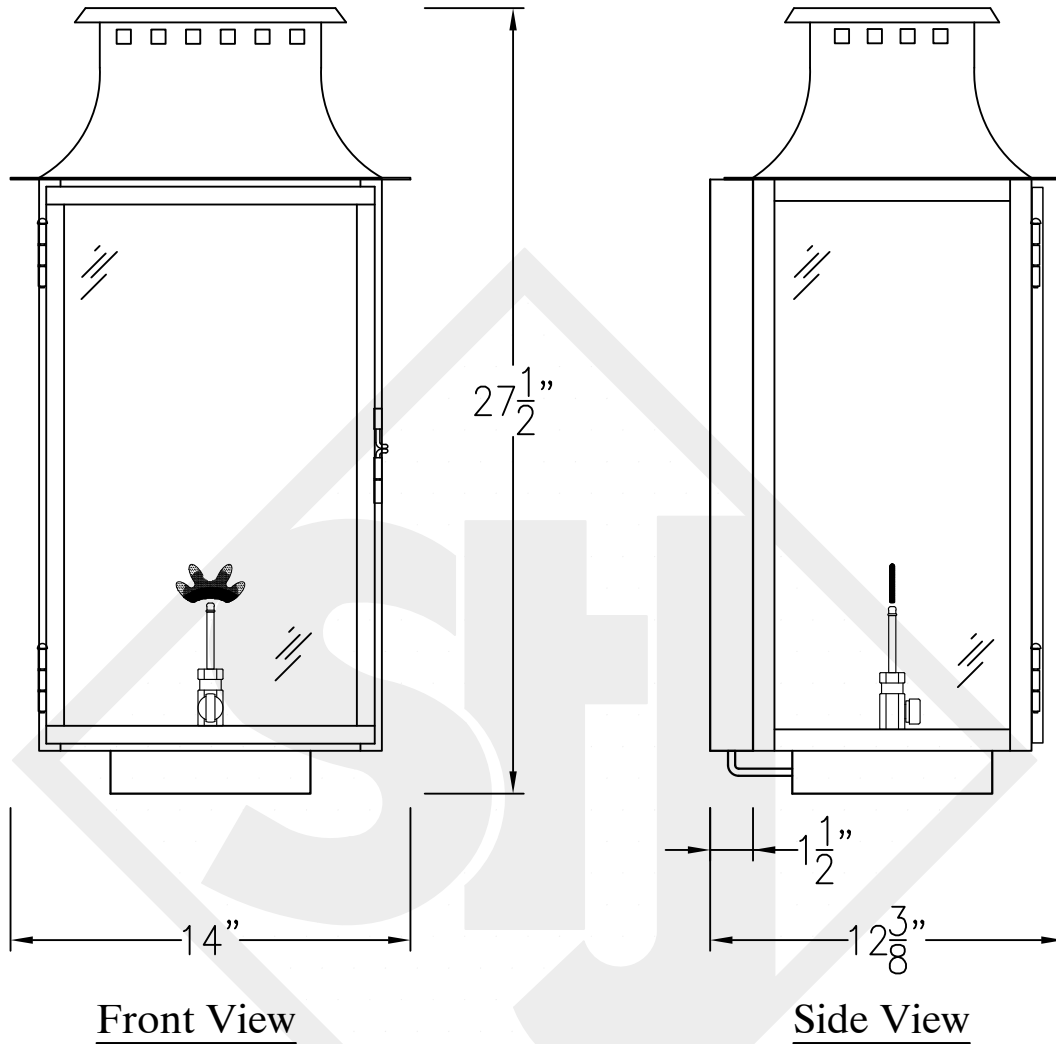

ASPEN LARGE COPPER WALL BRACKET

Lights are hand crafted
Dimensions may vary by 1/4"

Backplate

Aspen Large Copper Wall Bracket	
St. James LIGHTING	
SCALE: N.T.S.	DRAFT: B. Vial
FILE: ASPL	APP'D: J. Ragan
JOB: X	DATE: 8/30/17

ASPEN LARGE STEEL WALL BRACKET

Front View

Side View

1/4" Male Flare Fitting

Backplate

Lights are hand crafted
Dimensions may vary by 1/4"

Aspen Large Steel Wall Bracket	
St. James LIGHTING	
SCALE: N.T.S.	DRAFT: B. Vial
FILE: ASPL	APP'D: J. Ragan
JOB: X	DATE: 9/5/17

ASPEN LARGE COPPER POST MOUNT

Front View

Side View

Fits over a 3" post
1/4" Female Flare Fitting

Lights are hand crafted
Dimensions may vary by 1/4"

Aspen Large Copper Post Mount	
 St. James LIGHTING	
SCALE: N.T.S.	DRAFT: B. Vial
FILE: ASPL	APP'D: J. Ragan
JOB: X	DATE: 8/30/17

ASPEN LARGE CHAIN HUNG PENDANT

Comes standard w/ 6' of chain

Front View

Side View

Open Bottom

Ceiling Canopy

Lights are hand crafted
Dimensions may vary by 1/4"

Aspen Large Pendant	
 St. James LIGHTING	
SCALE: N.T.S.	DRAFT: B. Vial
FILE: ASPL	APP'D: J. Ragan
JOB: X	DATE: 10/24/17