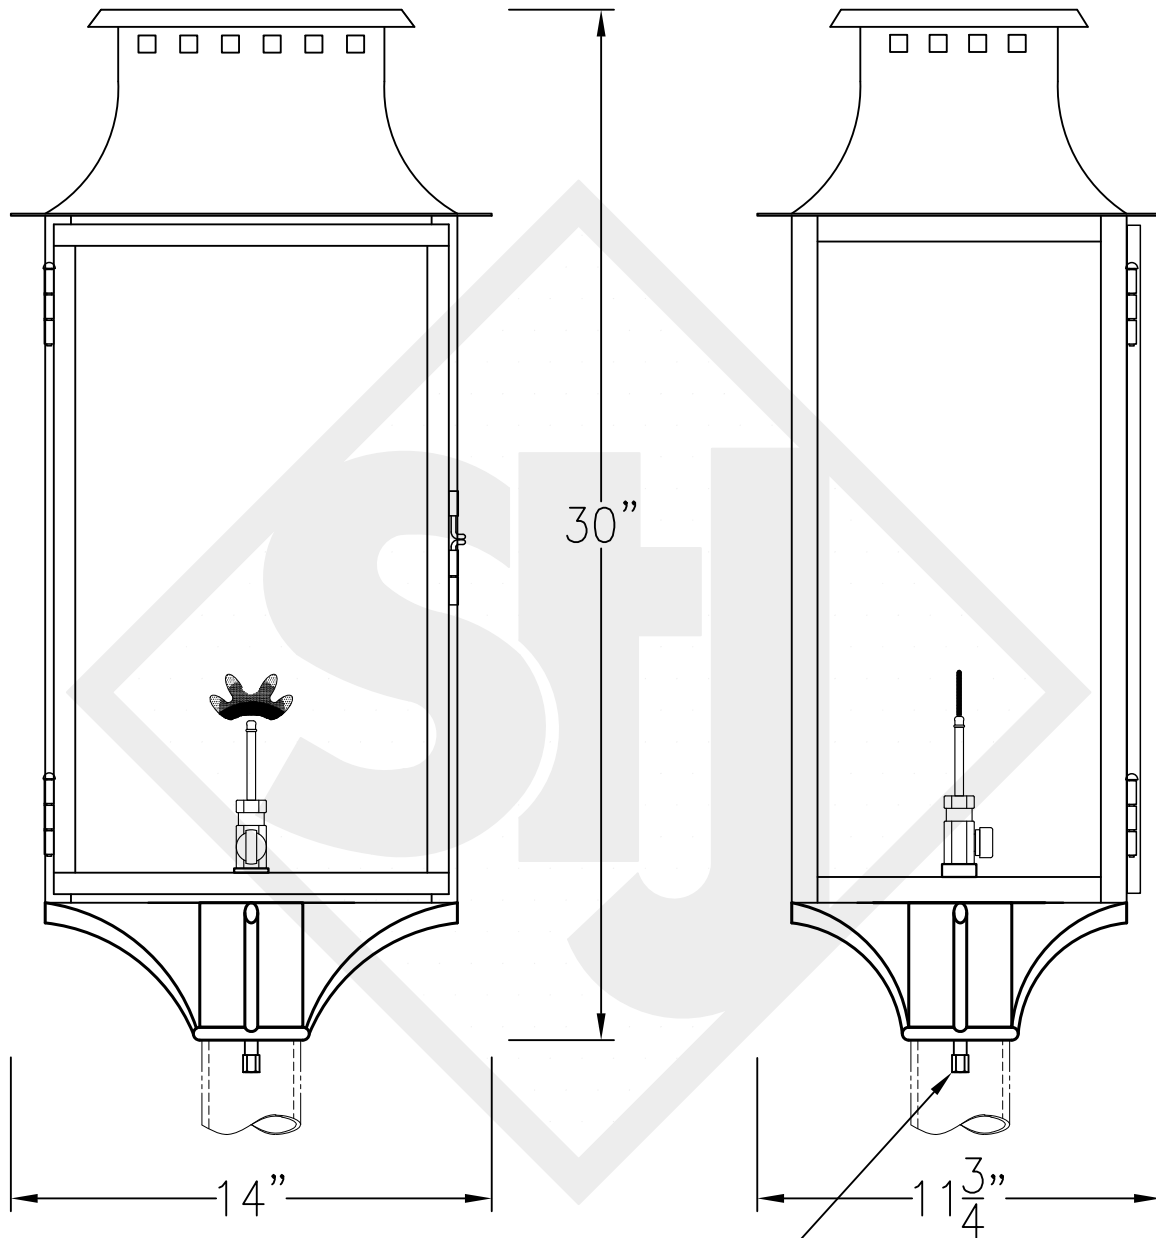

ASPEN LARGE COPPER WALL BRACKET

Lights are hand crafted
Dimensions may vary by 1/4"

Backplate

Aspen Large Copper Wall Bracket	
St. James LIGHTING	
SCALE: N.T.S.	DRAFT: B. Vial
FILE: ASPL	APP'D: J. Ragan
JOB: X	DATE: 8/30/17

ASPEN LARGE STEEL WALL BRACKET

Front View

Side View

1/4" Male Flare Fitting

Backplate

Lights are hand crafted
Dimensions may vary by 1/4"

Aspen Large Steel Wall Bracket	
St. James LIGHTING	
SCALE: N.T.S.	DRAFT: B. Vial
FILE: ASPL	APP'D: J. Ragan
JOB: X	DATE: 9/5/17

ASPEN LARGE COPPER POST MOUNT

Front View

Side View

Fits over a 3" post
1/4" Female Flare Fitting

Lights are hand crafted
Dimensions may vary by 1/4"

Aspen Large Copper Post Mount	
 St. James LIGHTING	
SCALE: N.T.S.	DRAFT: B. Vial
FILE: ASPL	APP'D: J. Ragan
JOB: X	DATE: 8/30/17

ASPEN LARGE CHAIN HUNG PENDANT

Comes standard w/ 6' of chain

Front View

Side View

Open Bottom

Ceiling Canopy

Lights are hand crafted
Dimensions may vary by 1/4"

Aspen Large Pendant	
 St. James LIGHTING	
SCALE: N.T.S.	DRAFT: B. Vial
FILE: ASPL	APP'D: J. Ragan
JOB: X	DATE: 10/24/17