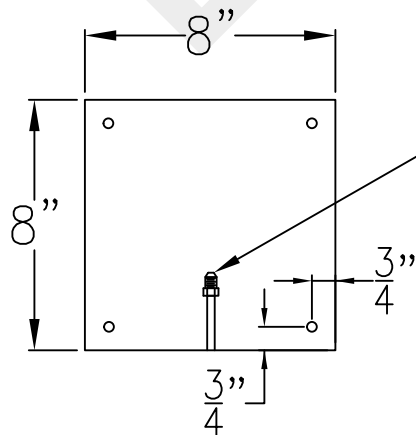

ASPEN MEDIUM COPPER WALL BRACKET

Front View

Side View

Backplate

Lights are hand crafted
Dimensions may vary by 1/4"

Aspen Medium Copper Wall Bracket	
St. James LIGHTING	
SCALE: N.T.S.	DRAFT: B. Vial
FILE: ASPM	APP'D: J. Ragan
JOB: X	DATE: 5/2/17

ASPEN MEDIUM STEEL WALL BRACKET

Front View

Side View

Backplate

Lights are hand crafted
Dimensions may vary by 1/4"

Aspen Medium Steel Wall Bracket	
 St. James LIGHTING	
SCALE: N.T.S.	DRAFT: B. Vial
FILE: ASPM	APP'D: J. Ragan
JOB: X	DATE: 9/5/17

ASPEN MEDIUM COPPER POST MOUNT

Front View

Side View

Fits over a 3" post
 $1/4$ " Female Flare Fitting

Lights are hand crafted
Dimensions may vary by $1/4$ "

Aspen Medium Copper Post Mount	
 St. James LIGHTING	
SCALE: N.T.S.	DRAFT: B. Vial
FILE: ASPM	APP'D: J. Ragan
JOB: X	DATE: 8/30/17

ASPEN MEDIUM FULL YOKE

Shortest Height 35 1/2"

Front View

Side View

Ceiling Mount

Shortest Height 35 1/2"
Lights are hand crafted
Dimensions may vary by 1/4"

Aspen Medium Full Yoke	
St. James LIGHTING	
SCALE: N.T.S.	DRAFT: B. Vial
FILE: ASPM	APP'D: J. Ragan
JOB: X	DATE: 8/30/17