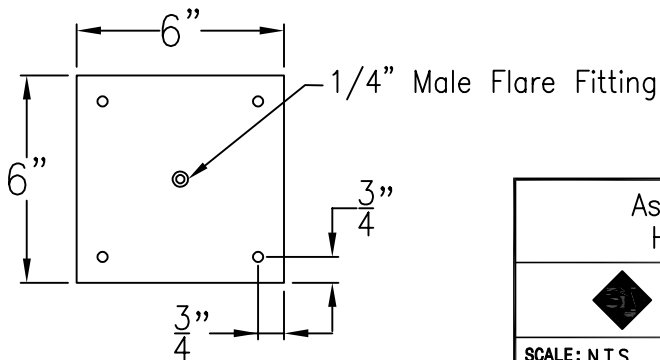

ASPEN MEDIUM CEILING MOUNT HALF YOKE

Shortest Height 35"

Ceiling Mount

Lights are hand crafted
Dimensions may vary by 1/4"

Aspen Medium Half Yoke	
St. James LIGHTING	
SCALE: N.T.S.	DRAFT: B. Vial
FILE: ASPM	APP'D: J. Ragan
JOB: X	DATE: 02/09/21