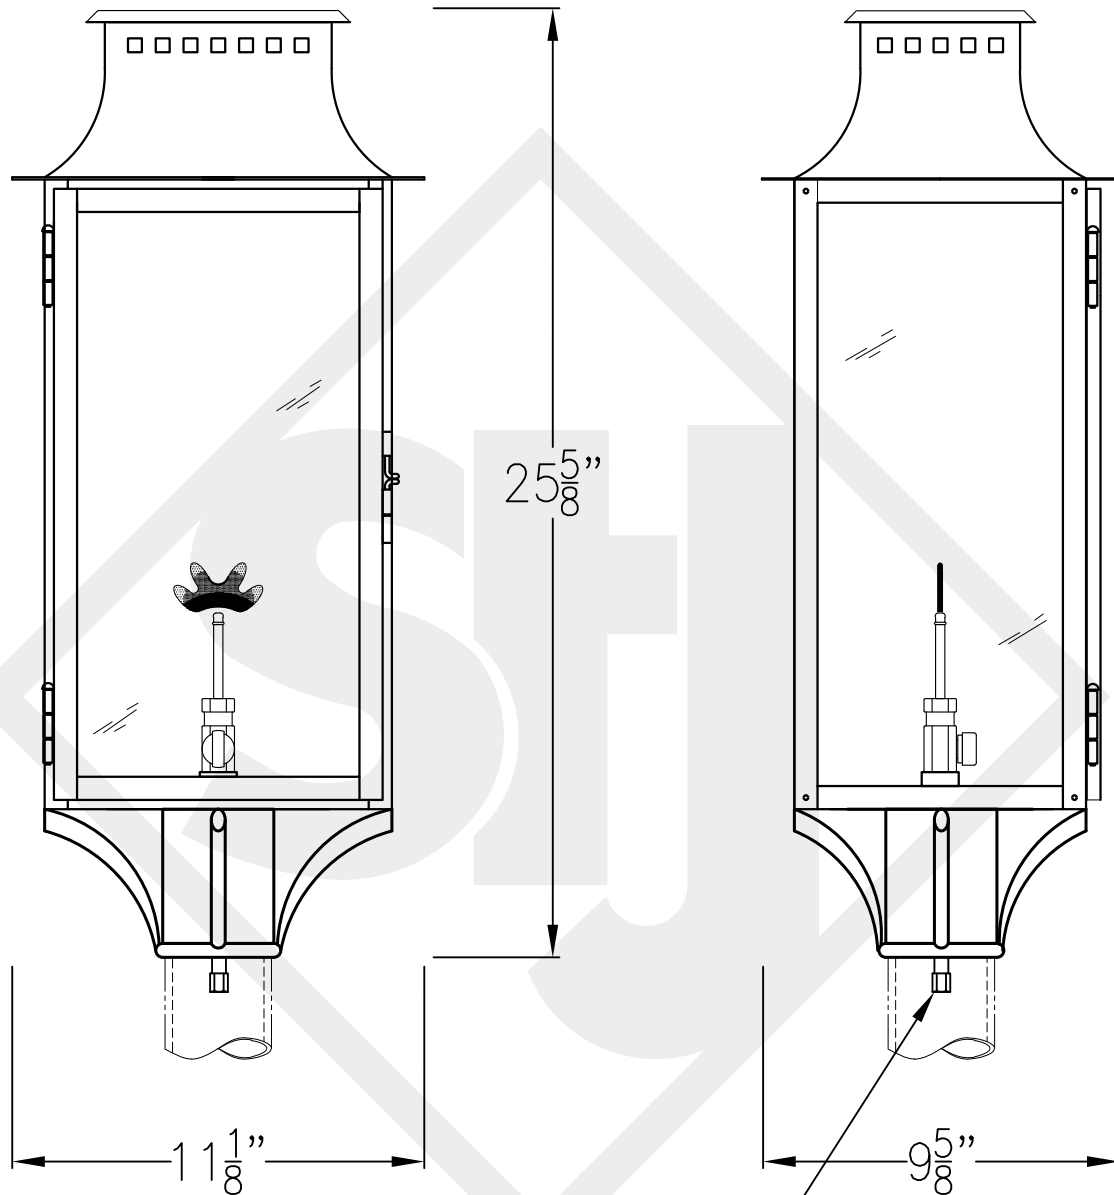

ASPEN MEDIUM COPPER WALL BRACKET

Front View

Side View

Backplate

Lights are hand crafted
Dimensions may vary by 1/4"

Aspen Medium Copper Wall Bracket	
St. James LIGHTING	
SCALE: N.T.S.	DRAFT: B. Vial
FILE: ASPM	APP'D: J. Ragan
JOB: X	DATE: 5/2/17

ASPEN MEDIUM STEEL WALL BRACKET

Front View

Side View

Backplate

Lights are hand crafted
Dimensions may vary by 1/4"

Aspen Medium Steel Wall Bracket	
 St. James LIGHTING	
SCALE: N.T.S.	DRAFT: B. Vial
FILE: ASPM	APP'D: J. Ragan
JOB: X	DATE: 9/5/17

ASPEN MEDIUM COPPER POST MOUNT

Front View

Side View

Fits over a 3" post
 $1/4$ " Female Flare Fitting

Lights are hand crafted
Dimensions may vary by $1/4$ "

Aspen Medium Copper Post Mount	
 St. James LIGHTING	
SCALE: N.T.S.	DRAFT: B. Vial
FILE: ASPM	APP'D: J. Ragan
JOB: X	DATE: 8/30/17

ASPEN MEDIUM CEILING MOUNT HALF YOKE

Shortest Height 35"

Ceiling Mount

Lights are hand crafted
Dimensions may vary by 1/4"

Aspen Medium Half Yoke	
St. James LIGHTING	
SCALE: N.T.S.	DRAFT: B. Vial
FILE: ASPM	APP'D: J. Ragan
JOB: X	DATE: 02/09/21