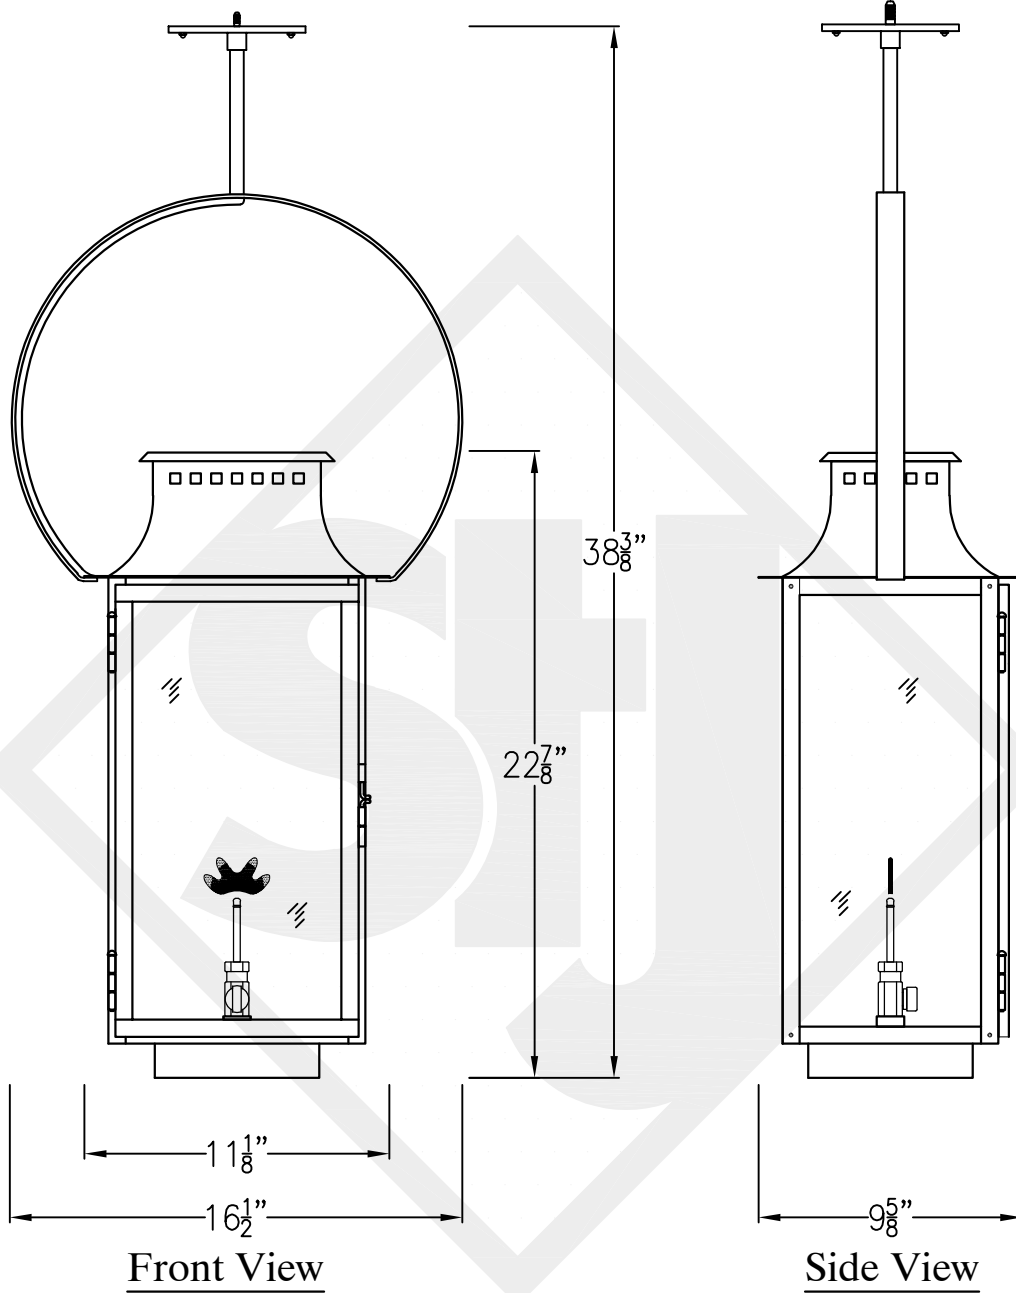

ASPEN MEDIUM COPPER WALL BRACKET

Front View

Side View

Backplate

Lights are hand crafted
Dimensions may vary by 1/4"

Aspen Medium Copper Wall Bracket	
St. James LIGHTING	
SCALE: N.T.S.	DRAFT: B. Vial
FILE: ASPM	APP'D: J. Ragan
JOB: X	DATE: 5/2/17

ASPEN MEDIUM STEEL WALL BRACKET

Front View

Side View

Backplate

Lights are hand crafted
Dimensions may vary by 1/4"

Aspen Medium Steel Wall Bracket	
 St. James LIGHTING	
SCALE: N.T.S.	DRAFT: B. Vial
FILE: ASPM	APP'D: J. Ragan
JOB: X	DATE: 9/5/17

ASPEN MEDIUM COPPER POST MOUNT

Front View

Side View

Fits over a 3" post
 $1/4$ " Female Flare Fitting

Lights are hand crafted
Dimensions may vary by $1/4$ "

Aspen Medium Copper Post Mount	
 St. James LIGHTING	
SCALE: N.T.S.	DRAFT: B. Vial
FILE: ASPM	APP'D: J. Ragan
JOB: X	DATE: 8/30/17

ASPEN MEDIUM CEILING MOUNT HALF YOKE

Shortest Height 35"

Ceiling Mount

Lights are hand crafted
Dimensions may vary by 1/4"

Aspen Medium Half Yoke	
St. James LIGHTING	
SCALE: N.T.S.	DRAFT: B. Vial
FILE: ASPM	APP'D: J. Ragan
JOB: X	DATE: 02/09/21