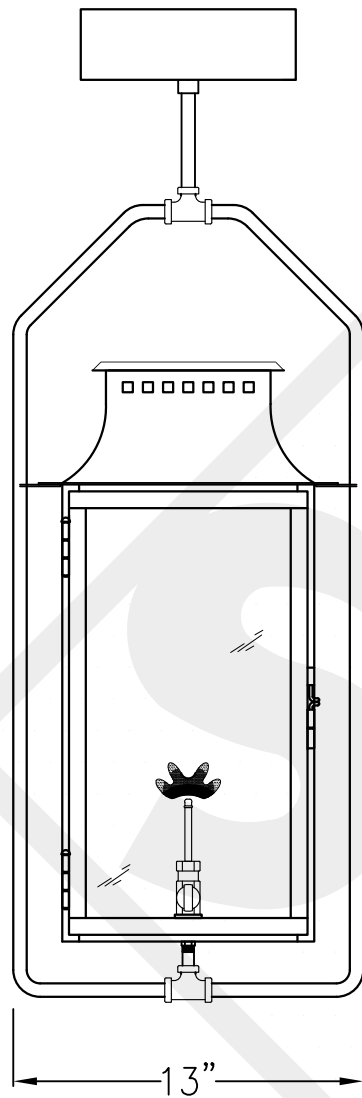

ASPEN MEDIUM FULL YOKE

Shortest Height 35 1/2"