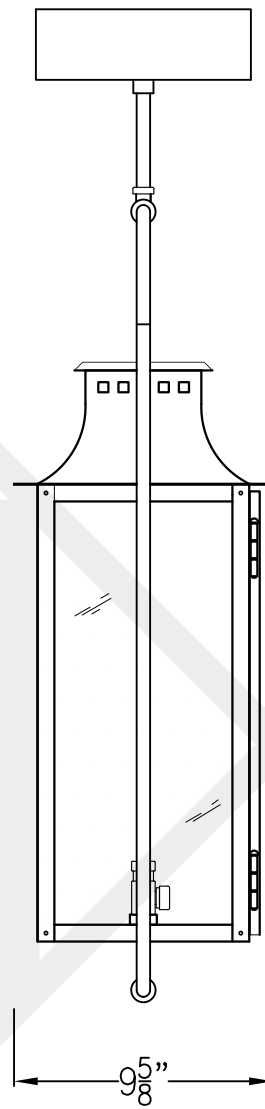

ASPEN MEDIUM FULL YOKE

Shortest Height 35 1/2"

Side View

Shortest Height 35 1/2"
Lights are hand crafted
Dimensions may vary by 1/4"

Aspen Medium Full Yoke	
St. James LIGHTING	
SCALE: N.T.S.	DRAFT: B. Vial
FILE: ASPM	APP'D: J. Ragan
JOB: X	DATE: 8/30/17