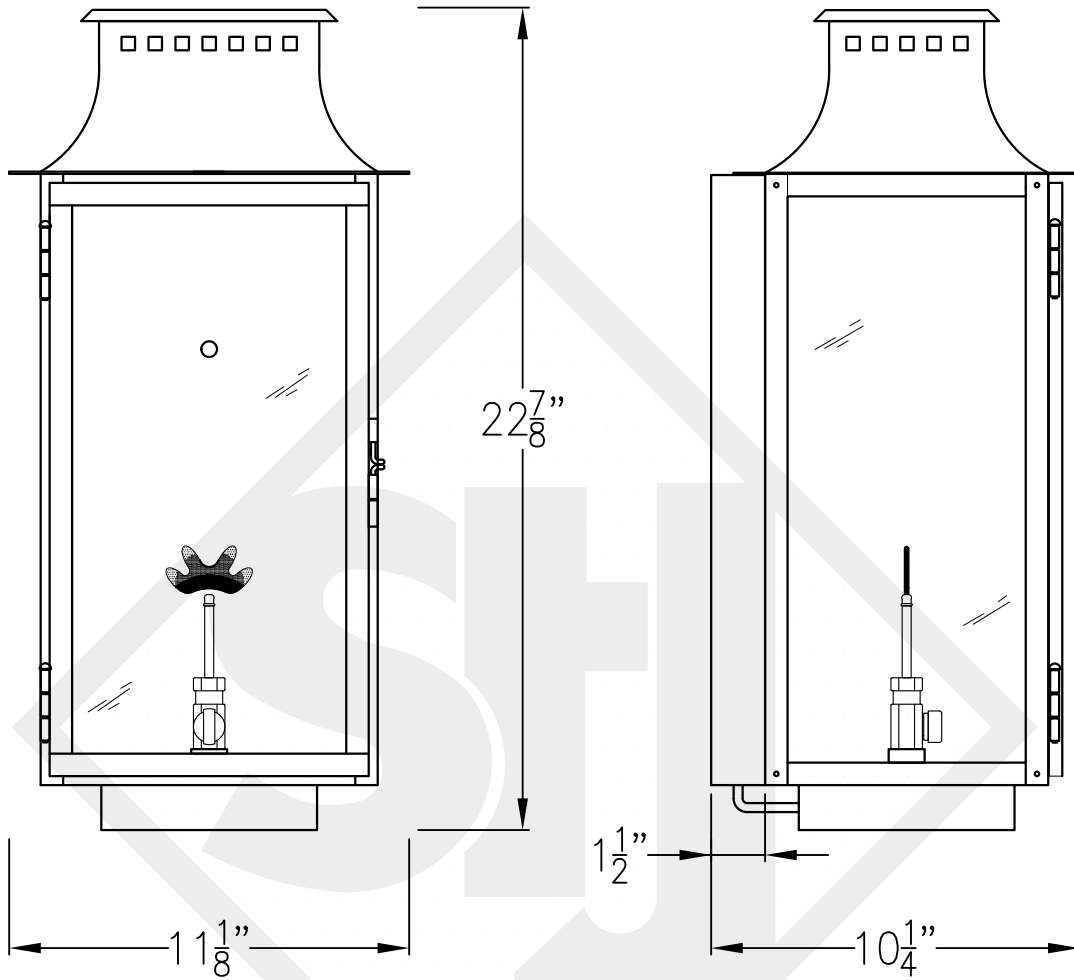

ASPEN MEDIUM COPPER WALL BRACKET

Front View

Side View

Backplate

Lights are hand crafted
Dimensions may vary by 1/4"

Aspen Medium Copper Wall Bracket	
St. James LIGHTING	
SCALE: N.T.S.	DRAFT: B. Vial
FILE: ASPM	APP'D: J. Ragan
JOB: X	DATE: 5/2/17

ASPEN MEDIUM STEEL WALL BRACKET

Front View

Side View

Backplate

Lights are hand crafted
Dimensions may vary by 1/4"

Aspen Medium Steel Wall Bracket	
 St. James LIGHTING	
SCALE: N.T.S.	DRAFT: B. Vial
FILE: ASPM	APP'D: J. Ragan
JOB: X	DATE: 9/5/17

ASPEN MEDIUM COPPER POST MOUNT

Front View

Side View

Fits over a 3" post
 $1/4$ " Female Flare Fitting

Lights are hand crafted
Dimensions may vary by $1/4$ "

Aspen Medium Copper Post Mount	
 St. James LIGHTING	
SCALE: N.T.S.	DRAFT: B. Vial
FILE: ASPM	APP'D: J. Ragan
JOB: X	DATE: 8/30/17

ASPEN MEDIUM FULL YOKE

Shortest Height 35 1/2"

Front View

Side View

Ceiling Mount

Shortest Height 35 1/2"
Lights are hand crafted
Dimensions may vary by 1/4"

Aspen Medium Full Yoke	
St. James LIGHTING	
SCALE: N.T.S.	DRAFT: B. Vial
FILE: ASPM	APP'D: J. Ragan
JOB: X	DATE: 8/30/17