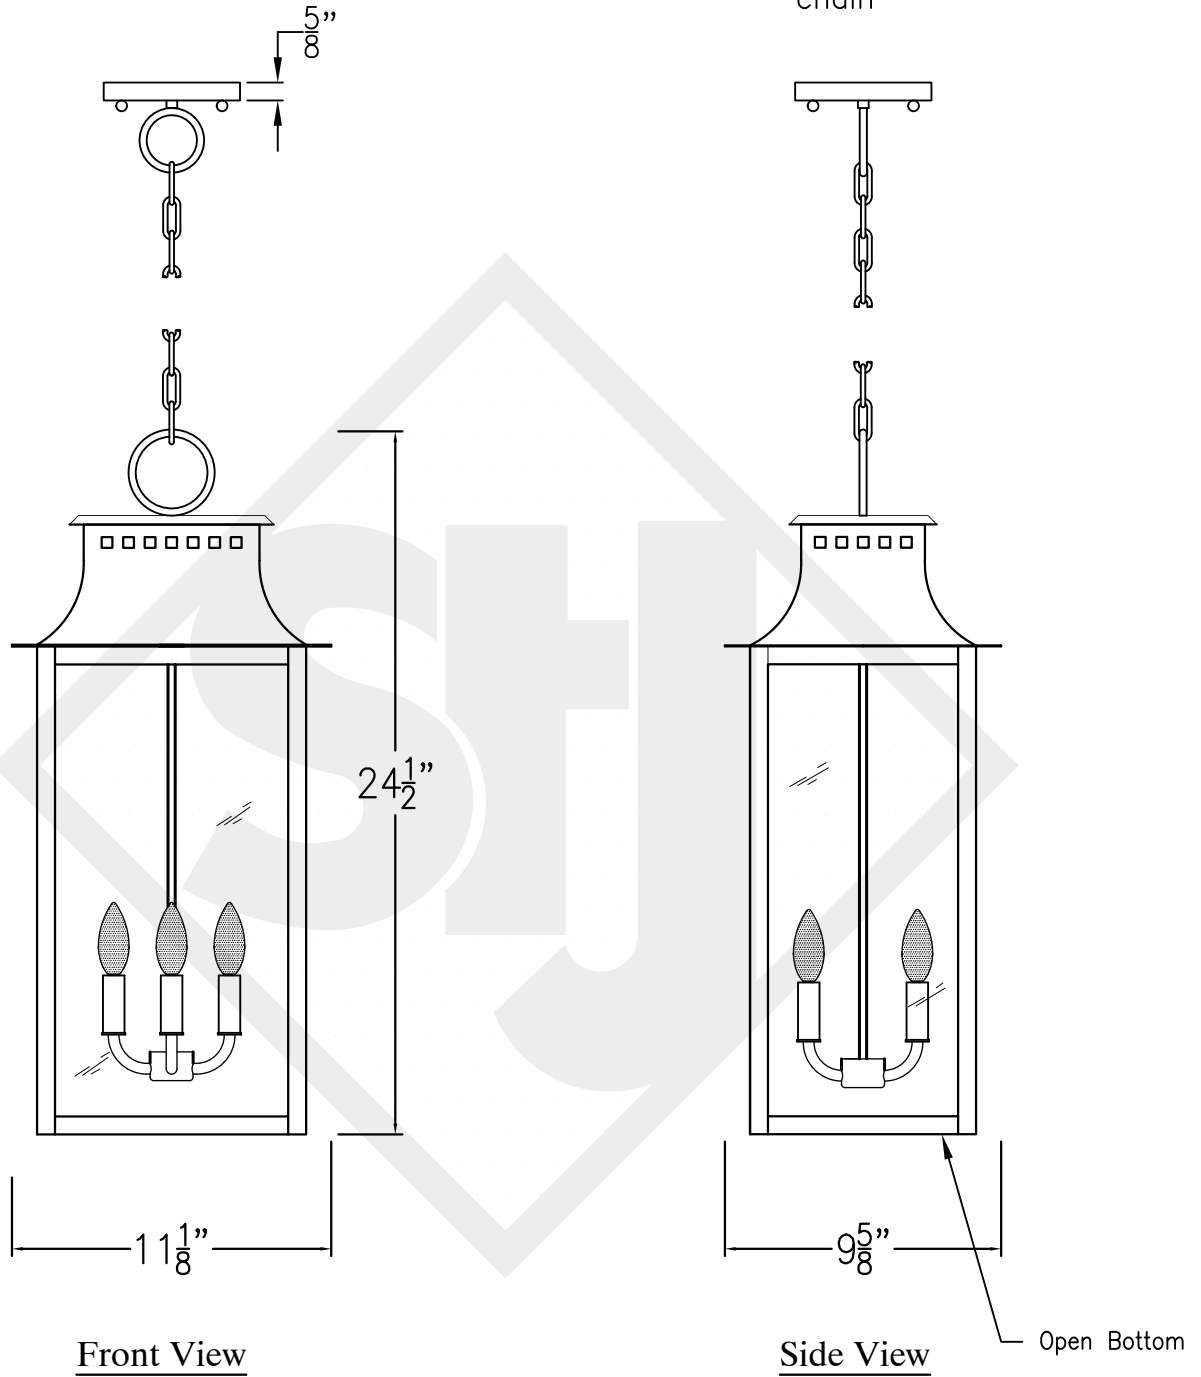

ASPEN MEDIUM CHAIN HUNG PENDANT

Comes standard w/ 6' of chain

Lights are hand crafted
Dimensions may vary by $1/4$ "

Ceiling Canopy

Aspen Medium Pendant	
St. James LIGHTING	
SCALE: N.T.S.	DRAFT: B. Vial
FILE: ASPM	APP'D: J. Ragan
JOB: X	DATE: 10/24/17