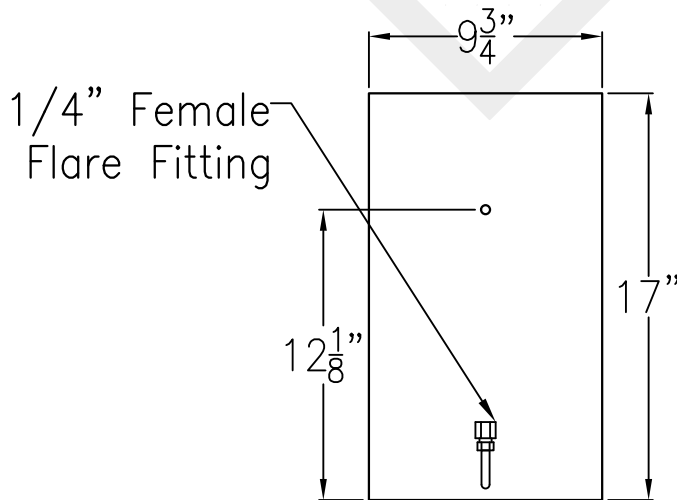

ASPEN MEDIUM COPPER WALL BRACKET

Front View

Side View

Backplate

Lights are hand crafted
Dimensions may vary by 1/4"

Aspen Medium Copper Wall Bracket	
St. James LIGHTING	
SCALE: N.T.S.	DRAFT: B. Vial
FILE: ASPM	APP'D: J. Ragan
JOB: X	DATE: 5/2/17

ASPEN MEDIUM STEEL WALL BRACKET

Front View

Side View

Backplate

Lights are hand crafted
Dimensions may vary by 1/4"

Aspen Medium Steel Wall Bracket	
 St. James LIGHTING	
SCALE: N.T.S.	DRAFT: B. Vial
FILE: ASPM	APP'D: J. Ragan
JOB: X	DATE: 9/5/17

ASPEN MEDIUM COPPER POST MOUNT

Front View

Side View

Fits over a 3" post
 $1/4$ " Female Flare Fitting

Lights are hand crafted
Dimensions may vary by $1/4$ "

Aspen Medium Copper Post Mount	
 St. James LIGHTING	
SCALE: N.T.S.	DRAFT: B. Vial
FILE: ASPM	APP'D: J. Ragan
JOB: X	DATE: 8/30/17

ASPEN MEDIUM FULL YOKE

Shortest Height 35 1/2"

Front View

Side View

Ceiling Mount

Shortest Height 35 1/2"
Lights are hand crafted
Dimensions may vary by 1/4"

Aspen Medium Full Yoke	
St. James LIGHTING	
SCALE: N.T.S.	DRAFT: B. Vial
FILE: ASPM	APP'D: J. Ragan
JOB: X	DATE: 8/30/17