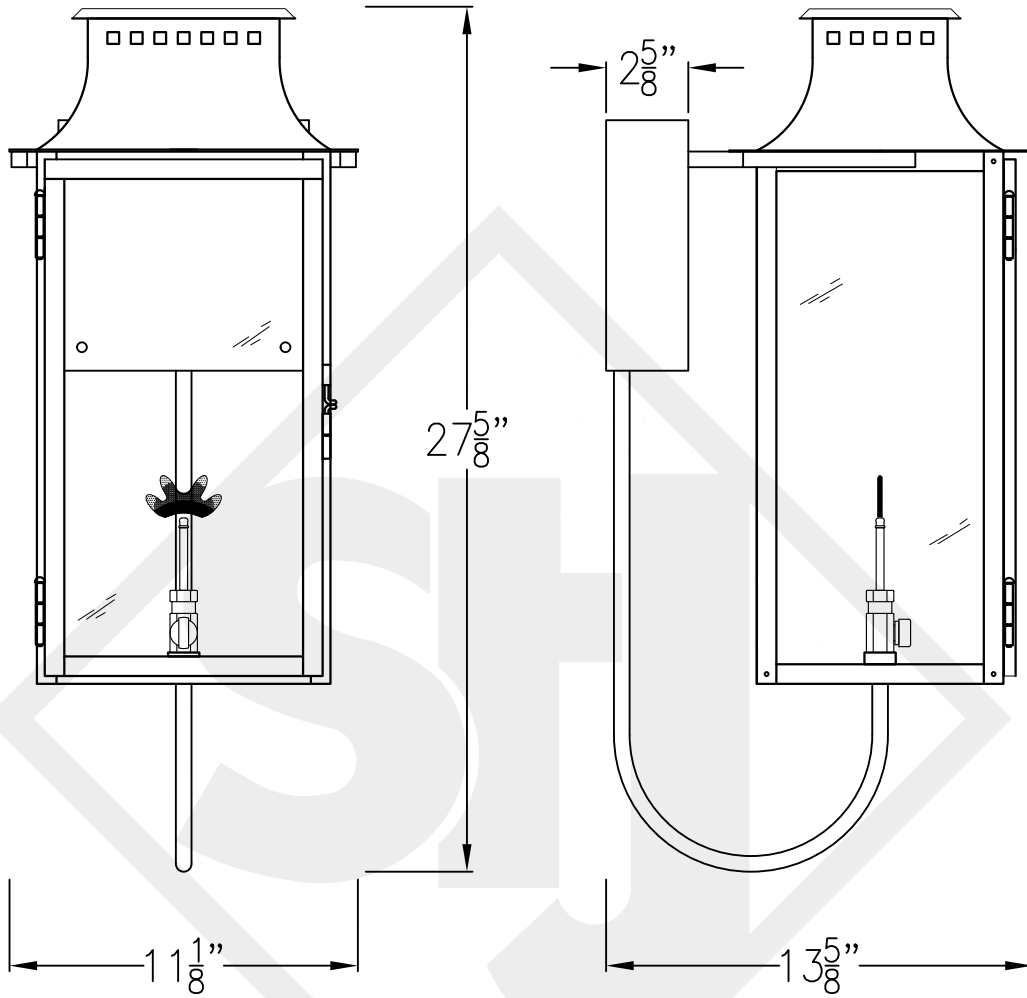

ASPEN MEDIUM COPPER WALL BRACKET

Front View

Side View

Backplate

Lights are hand crafted
Dimensions may vary by 1/4"

Aspen Medium Copper Wall Bracket	
St. James LIGHTING	
SCALE: N.T.S.	DRAFT: B. Vial
FILE: ASPM	APP'D: J. Ragan
JOB: X	DATE: 5/2/17

ASPEN MEDIUM STEEL WALL BRACKET

Front View

Side View

Backplate

Lights are hand crafted
Dimensions may vary by 1/4"

Aspen Medium Steel Wall Bracket	
 St. James LIGHTING	
SCALE: N.T.S.	DRAFT: B. Vial
FILE: ASPM	APP'D: J. Ragan
JOB: X	DATE: 9/5/17

ASPEN MEDIUM COPPER POST MOUNT

Front View

Side View

Fits over a 3" post
 $1/4$ " Female Flare Fitting

Lights are hand crafted
Dimensions may vary by $1/4$ "

Aspen Medium Copper Post Mount	
 St. James LIGHTING	
SCALE: N.T.S.	DRAFT: B. Vial
FILE: ASPM	APP'D: J. Ragan
JOB: X	DATE: 8/30/17

ASPEN MEDIUM FULL YOKE

Shortest Height 35 1/2"

Front View

Side View

Ceiling Mount

Shortest Height 35 1/2"
Lights are hand crafted
Dimensions may vary by 1/4"

Aspen Medium Full Yoke	
St. James LIGHTING	
SCALE: N.T.S.	DRAFT: B. Vial
FILE: ASPM	APP'D: J. Ragan
JOB: X	DATE: 8/30/17