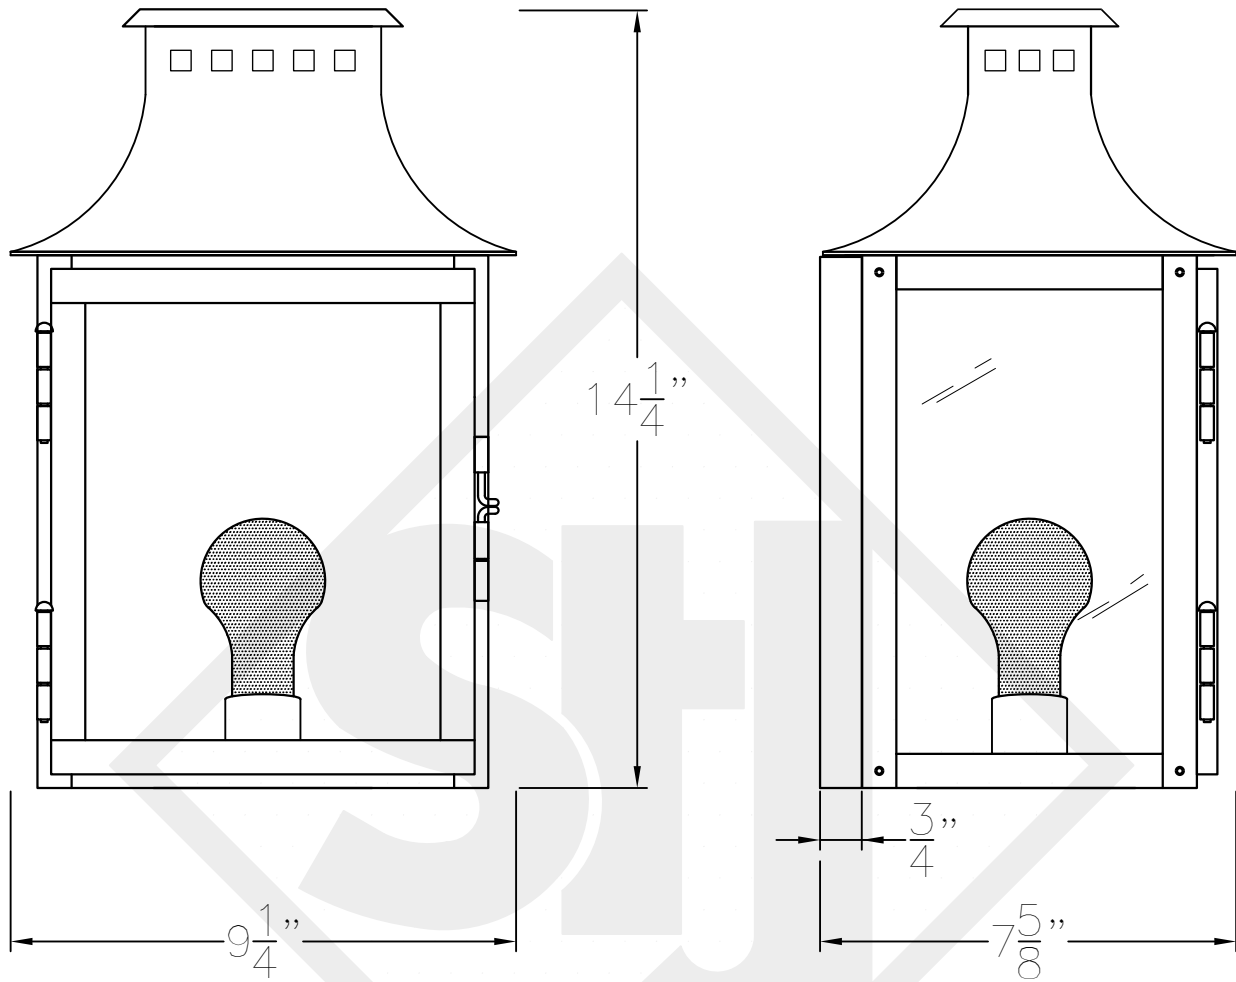

ASPEN MINI COPPER WALL BRACKET

Front View

Side View

Backplate

Mini not available in Gas
Lights are hand crafted
Dimensions may vary by 1/4"

Aspen Mini Copper Wall Bracket	
 St. James LIGHTING	
SCALE: N.T.S.	DRAFT: B. Vial
FILE: ASPMINI	APP'D: J. Ragan
JOB: X	DATE: 8/31/17

ASPEN MINI STEEL WALL BRACKET

Front View

Side View

Black and white
to power source

Backplate

Mini not available in Gas
Lights are hand crafted
Dimensions may vary by 1/4"

Aspen Mini Steel Wall Bracket	
 St. James LIGHTING	
SCALE: N.T.S.	DRAFT: B. Vial
FILE: ASPL	APP'D: J. Ragan
JOB: X	DATE: 8/31/17

ASPEN MINI COPPER POST MOUNT

Front View

Side View

Fits over 3" post
Black and White to power source

Mini not available in Gas
Lights are hand crafted
Dimensions may vary by 1/4"

Aspen Mini Copper Post Mount	
 St. James LIGHTING	
SCALE: N.T.S.	DRAFT: B. Vial
FILE: ASPMINI	APP'D: J. Ragan
JOB: X	DATE: 9/1/17