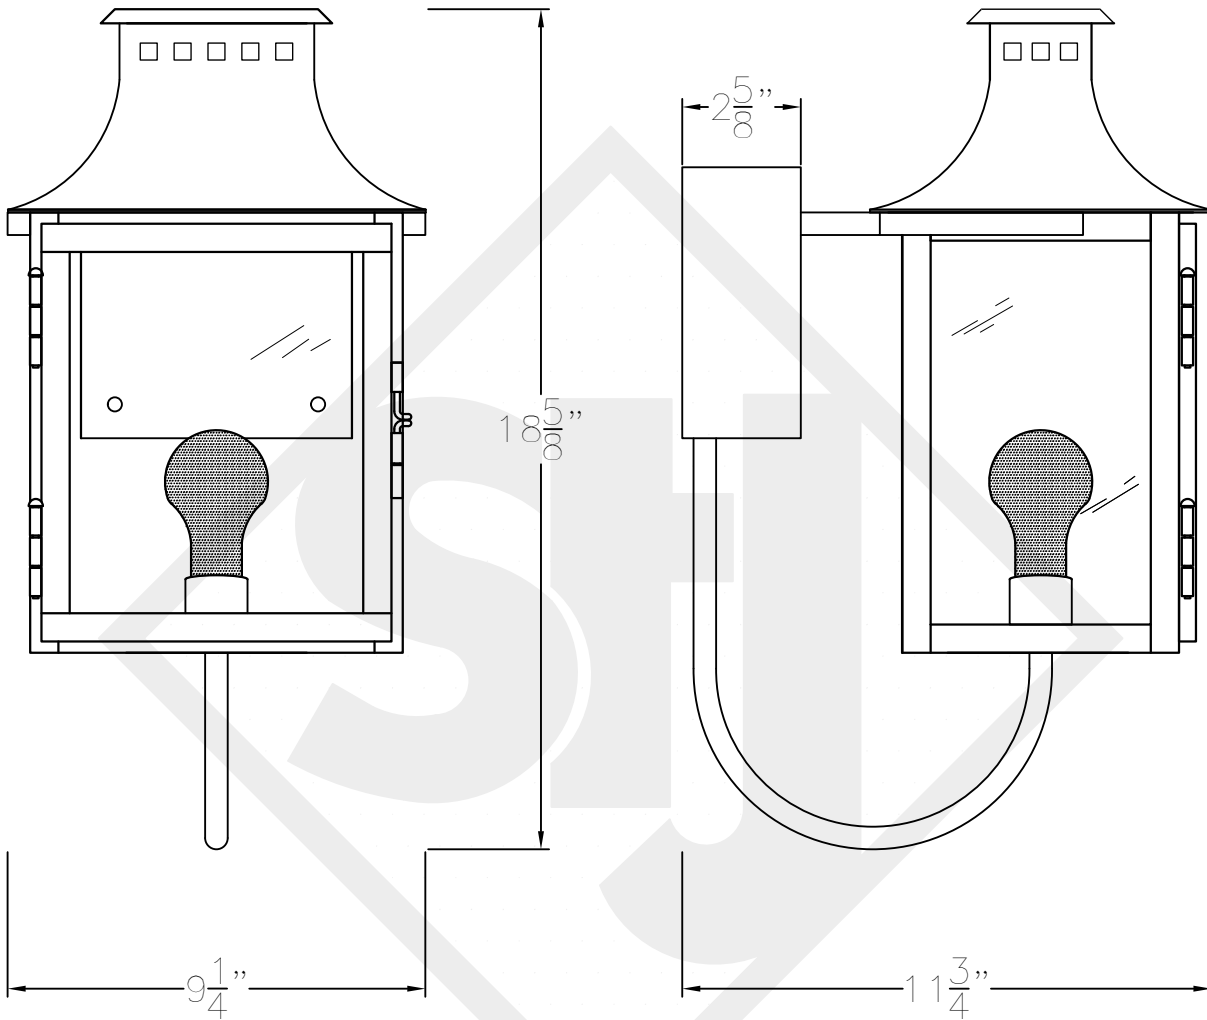

ASPEN MINI COPPER WALL BRACKET

Front View

Side View

Backplate

Mini not available in Gas
Lights are hand crafted
Dimensions may vary by 1/4"

Aspen Mini Copper Wall Bracket	
 St. James LIGHTING	
SCALE: N.T.S.	DRAFT: B. Vial
FILE: ASPMINI	APP'D: J. Ragan
JOB: X	DATE: 8/31/17

ASPEN MINI STEEL WALL BRACKET

Front View

Side View

Black and white
to power source

Backplate

Mini not available in Gas
Lights are hand crafted
Dimensions may vary by 1/4"

Aspen Mini Steel Wall Bracket	
 St. James LIGHTING	
SCALE: N.T.S.	DRAFT: B. Vial
FILE: ASPL	APP'D: J. Ragan
JOB: X	DATE: 8/31/17

ASPEN MINI COPPER POST MOUNT

Front View

Side View

Fits over 3" post
Black and White to power source

Mini not available in Gas
Lights are hand crafted
Dimensions may vary by 1/4"

Aspen Mini Copper Post Mount	
 St. James LIGHTING	
SCALE: N.T.S.	DRAFT: B. Vial
FILE: ASPMINI	APP'D: J. Ragan
JOB: X	DATE: 9/1/17

ASPEN MINI HALF YOKE

Front View

Side View

Ceiling Mount

Mini not available in Gas
 Lights are hand crafted
 Dimensions may vary by 1/4"

Aspen Mini Half Yoke	
St. James LIGHTING	
SCALE: N.T.S.	DRAFT: B. Vial
FILE: ASPMINI	APP'D: J. Ragan
JOB: X	DATE: 9/18/17