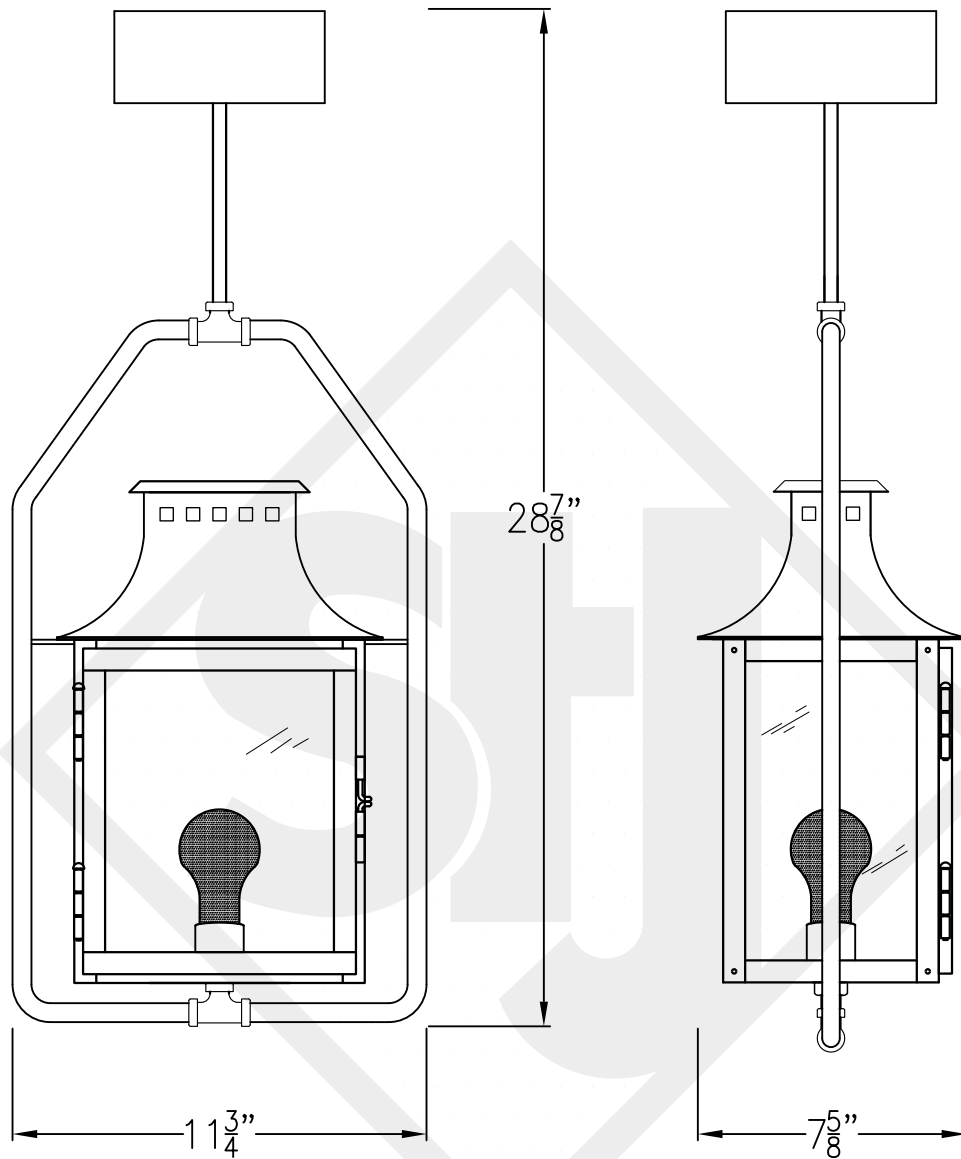

ASPEN MINI FULL YOKE

Front View

Side View