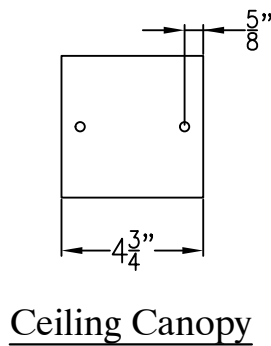

ASPEN MINI COPPER POST MOUNT

Front View

Side View

Fits over 3" post
Black and White to power source

Mini not available in Gas
Lights are hand crafted
Dimensions may vary by 1/4"

Aspen Mini Copper Post Mount	
 St. James LIGHTING	
SCALE: N.T.S.	DRAFT: B. Vial
FILE: ASPMINI	APP'D: J. Ragan
JOB: X	DATE: 9/1/17

ASPEN MINI HALF YOKE

Front View

Side View

Ceiling Mount

Mini not available in Gas
 Lights are hand crafted
 Dimensions may vary by 1/4"

Aspen Mini Half Yoke	
St. James LIGHTING	
SCALE: N.T.S.	DRAFT: B. Vial
FILE: ASPMINI	APP'D: J. Ragan
JOB: X	DATE: 9/18/17

ASPEN MINI FULL YOKE

Front View

Side View

Ceiling Mount

Mini not available in Gas
Lights are hand crafted
Dimensions may vary by 1/4"

Aspen Mini Full Yoke	
St. James LIGHTING	
SCALE: N.T.S.	DRAFT: B. Vial
FILE: ASPMINI	APP'D: J. Ragan
JOB: X	DATE: 10/18/17

ASPEN MINI CHAIN HUNG PENDANT

Comes standard w/
6' of chain

Front View

Side View

Ceiling Canopy

Mini not available in Gas
Lights are hand crafted
Dimensions may vary by $1/4$ "

Aspen Mini Chain Hung Pendant	
St. James LIGHTING	
SCALE: N.T.S.	DRAFT: B. Vial
FILE: ASPL	APP'D: J. Ragan
JOB: X	DATE: 10/24/17