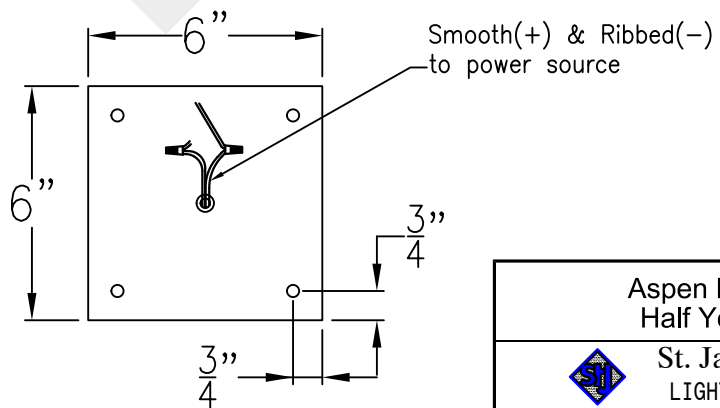

ASPEN MINI STEEL WALL BRACKET

Front View

Side View

Black and white
to power source

Backplate

Mini not available in Gas
Lights are hand crafted
Dimensions may vary by 1/4"

Aspen Mini Steel Wall Bracket	
 St. James LIGHTING	
SCALE: N.T.S.	DRAFT: B. Vial
FILE: ASPL	APP'D: J. Ragan
JOB: X	DATE: 8/31/17

ASPEN MINI COPPER POST MOUNT

Front View

Side View

Fits over 3" post
Black and White to power source

Mini not available in Gas
Lights are hand crafted
Dimensions may vary by 1/4"

Aspen Mini Copper Post Mount	
 St. James LIGHTING	
SCALE: N.T.S.	DRAFT: B. Vial
FILE: ASPMINI	APP'D: J. Ragan
JOB: X	DATE: 9/1/17

ASPEN MINI HALF YOKE

Front View

Side View

Ceiling Mount

Mini not available in Gas
 Lights are hand crafted
 Dimensions may vary by 1/4"

Aspen Mini Half Yoke	
St. James LIGHTING	
SCALE: N.T.S.	DRAFT: B. Vial
FILE: ASPMINI	APP'D: J. Ragan
JOB: X	DATE: 9/18/17

ASPEN MINI CHAIN HUNG PENDANT

Comes standard w/
6' of chain

Front View

Side View

Ceiling Canopy

Mini not available in Gas
Lights are hand crafted
Dimensions may vary by $1/4$ "

Aspen Mini Chain Hung Pendant	
St. James LIGHTING	
SCALE: N.T.S.	DRAFT: B. Vial
FILE: ASPL	APP'D: J. Ragan
JOB: X	DATE: 10/24/17