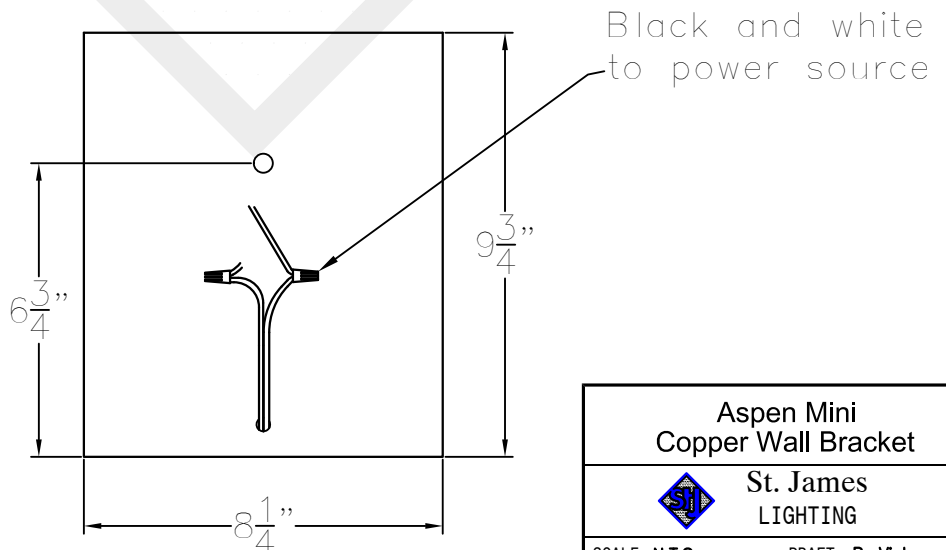

ASPEN MINI COPPER WALL BRACKET

Front View

Side View

Backplate

Mini not available in Gas
Lights are hand crafted
Dimensions may vary by 1/4"

Aspen Mini Copper Wall Bracket	
 St. James LIGHTING	
SCALE: N.T.S.	DRAFT: B. Vial
FILE: ASPMINI	APP'D: J. Ragan
JOB: X	DATE: 8/31/17

ASPEN MINI STEEL WALL BRACKET

Front View

Side View

Black and white
to power source

Backplate

Mini not available in Gas
Lights are hand crafted
Dimensions may vary by 1/4"

Aspen Mini Steel Wall Bracket	
 St. James LIGHTING	
SCALE: N.T.S.	DRAFT: B. Vial
FILE: ASPL	APP'D: J. Ragan
JOB: X	DATE: 8/31/17

ASPEN MINI COPPER POST MOUNT

Front View

Side View

Fits over 3" post
Black and White to power source

Mini not available in Gas
Lights are hand crafted
Dimensions may vary by 1/4"

Aspen Mini Copper Post Mount	
 St. James LIGHTING	
SCALE: N.T.S.	DRAFT: B. Vial
FILE: ASPMINI	APP'D: J. Ragan
JOB: X	DATE: 9/1/17

ASPEN MINI HALF YOKE

Front View

Side View

Ceiling Mount

Mini not available in Gas
 Lights are hand crafted
 Dimensions may vary by 1/4"

Aspen Mini Half Yoke	
St. James LIGHTING	
SCALE: N.T.S.	DRAFT: B. Vial
FILE: ASPMINI	APP'D: J. Ragan
JOB: X	DATE: 9/18/17