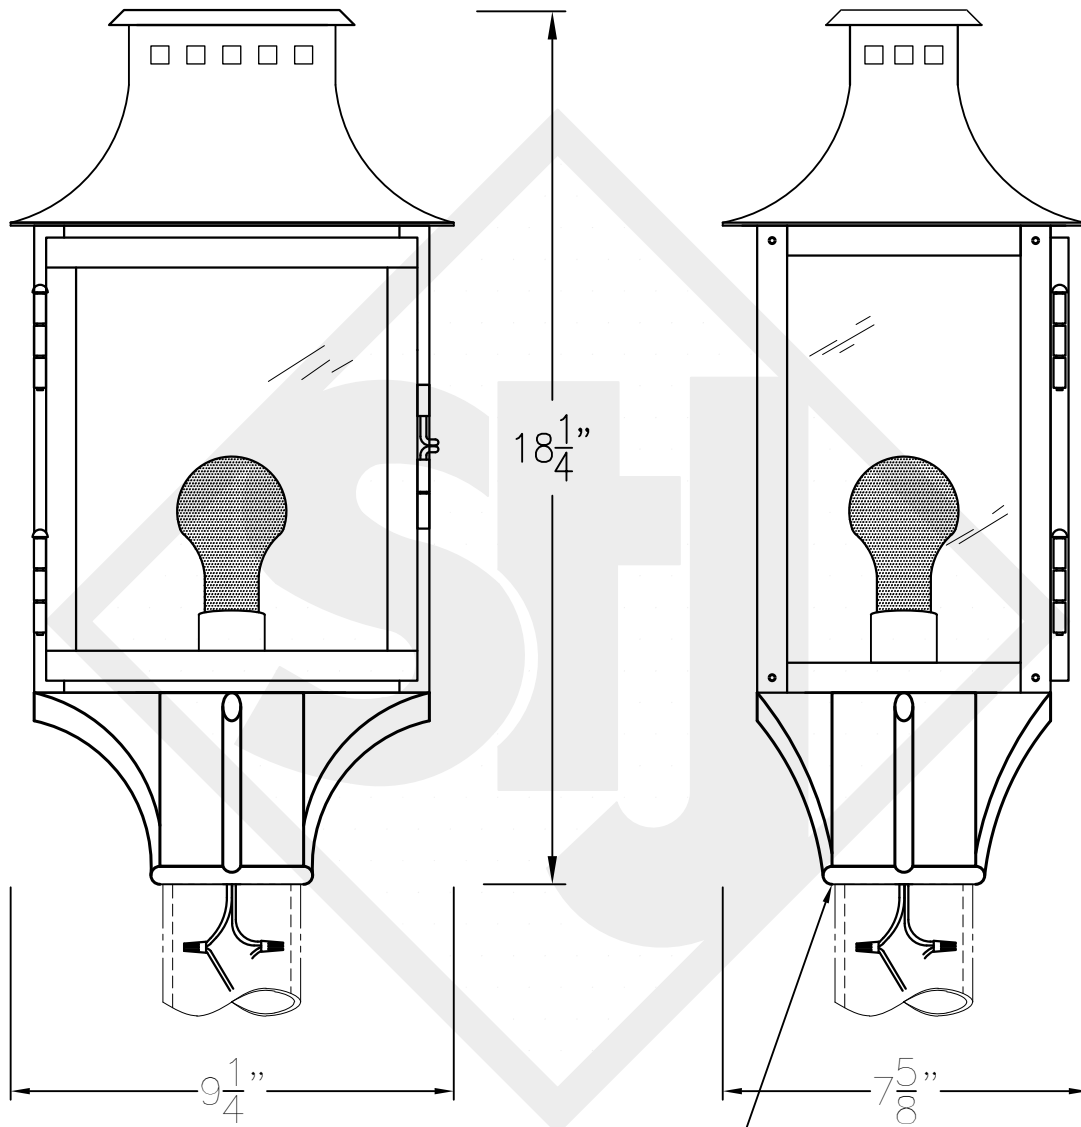

ASPEN MINI COPPER WALL BRACKET

Front View

Side View

Backplate

Mini not available in Gas
Lights are hand crafted
Dimensions may vary by 1/4"

Aspen Mini Copper Wall Bracket	
 St. James LIGHTING	
SCALE: N.T.S.	DRAFT: B. Vial
FILE: ASPMINI	APP'D: J. Ragan
JOB: X	DATE: 8/31/17

ASPEN MINI STEEL WALL BRACKET

Front View

Side View

Black and white
to power source

Backplate

Mini not available in Gas
Lights are hand crafted
Dimensions may vary by 1/4"

Aspen Mini Steel Wall Bracket	
 St. James LIGHTING	
SCALE: N.T.S.	DRAFT: B. Vial
FILE: ASPL	APP'D: J. Ragan
JOB: X	DATE: 8/31/17

ASPEN MINI COPPER POST MOUNT

Front View

Side View

Fits over 3" post
Black and White to power source

Mini not available in Gas
Lights are hand crafted
Dimensions may vary by 1/4"

Aspen Mini Copper Post Mount	
 St. James LIGHTING	
SCALE: N.T.S.	DRAFT: B. Vial
FILE: ASPMINI	APP'D: J. Ragan
JOB: X	DATE: 9/1/17

ASPEN MINI HALF YOKE

Front View

Side View

Ceiling Mount

Mini not available in Gas
 Lights are hand crafted
 Dimensions may vary by 1/4"

Aspen Mini Half Yoke	
St. James LIGHTING	
SCALE: N.T.S.	DRAFT: B. Vial
FILE: ASPMINI	APP'D: J. Ragan
JOB: X	DATE: 9/18/17