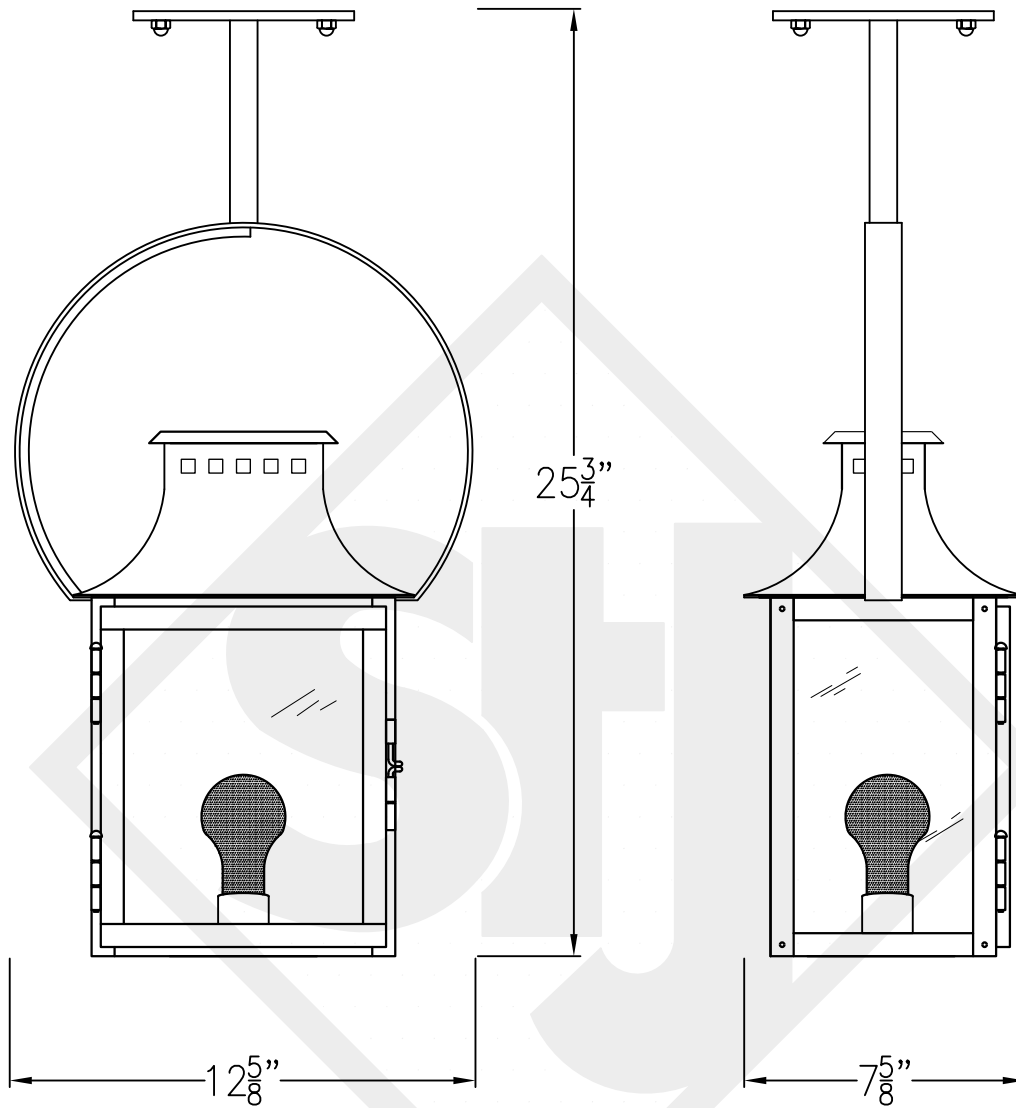

ASPEN MINI COPPER WALL BRACKET

Front View

Side View

Backplate

Mini not available in Gas
Lights are hand crafted
Dimensions may vary by 1/4"

Aspen Mini Copper Wall Bracket	
 St. James LIGHTING	
SCALE: N.T.S.	DRAFT: B. Vial
FILE: ASPMINI	APP'D: J. Ragan
JOB: X	DATE: 8/31/17

ASPEN MINI STEEL WALL BRACKET

Front View

Side View

Black and white
to power source

Backplate

Mini not available in Gas
Lights are hand crafted
Dimensions may vary by 1/4"

Aspen Mini Steel Wall Bracket	
 St. James LIGHTING	
SCALE: N.T.S.	DRAFT: B. Vial
FILE: ASPL	APP'D: J. Ragan
JOB: X	DATE: 8/31/17

ASPEN MINI COPPER POST MOUNT

Front View

Side View

Fits over 3" post
Black and White to power source

Mini not available in Gas
Lights are hand crafted
Dimensions may vary by 1/4"

Aspen Mini Copper Post Mount	
 St. James LIGHTING	
SCALE: N.T.S.	DRAFT: B. Vial
FILE: ASPMINI	APP'D: J. Ragan
JOB: X	DATE: 9/1/17

ASPEN MINI HALF YOKE

Front View

Side View

Ceiling Mount

Mini not available in Gas
 Lights are hand crafted
 Dimensions may vary by 1/4"

Aspen Mini Half Yoke	
St. James LIGHTING	
SCALE: N.T.S.	DRAFT: B. Vial
FILE: ASPMINI	APP'D: J. Ragan
JOB: X	DATE: 9/18/17