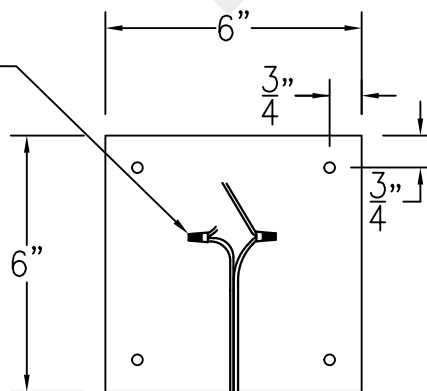

ASPEN MINI COPPER WALL BRACKET

Front View

Side View

Backplate

Mini not available in Gas
Lights are hand crafted
Dimensions may vary by 1/4"

Aspen Mini Copper Wall Bracket	
 St. James LIGHTING	
SCALE: N.T.S.	DRAFT: B. Vial
FILE: ASPMINI	APP'D: J. Ragan
JOB: X	DATE: 8/31/17

ASPEN MINI STEEL WALL BRACKET

Front View

Side View

Black and white
to power source

Backplate

Mini not available in Gas
Lights are hand crafted
Dimensions may vary by 1/4"

Aspen Mini Steel Wall Bracket	
 St. James LIGHTING	
SCALE: N.T.S.	DRAFT: B. Vial
FILE: ASPL	APP'D: J. Ragan
JOB: X	DATE: 8/31/17

ASPEN MINI COPPER POST MOUNT

Front View

Side View

Fits over 3" post
Black and White to power source

Mini not available in Gas
Lights are hand crafted
Dimensions may vary by 1/4"

Aspen Mini Copper Post Mount	
 St. James LIGHTING	
SCALE: N.T.S.	DRAFT: B. Vial
FILE: ASPMINI	APP'D: J. Ragan
JOB: X	DATE: 9/1/17

ASPEN MINI CHAIN HUNG PENDANT

Comes standard w/
6' of chain

Front View

Side View

Ceiling Canopy

Mini not available in Gas
Lights are hand crafted
Dimensions may vary by $1/4$ "

Aspen Mini Chain Hung Pendant	
St. James LIGHTING	
SCALE: N.T.S.	DRAFT: B. Vial
FILE: ASPL	APP'D: J. Ragan
JOB: X	DATE: 10/24/17