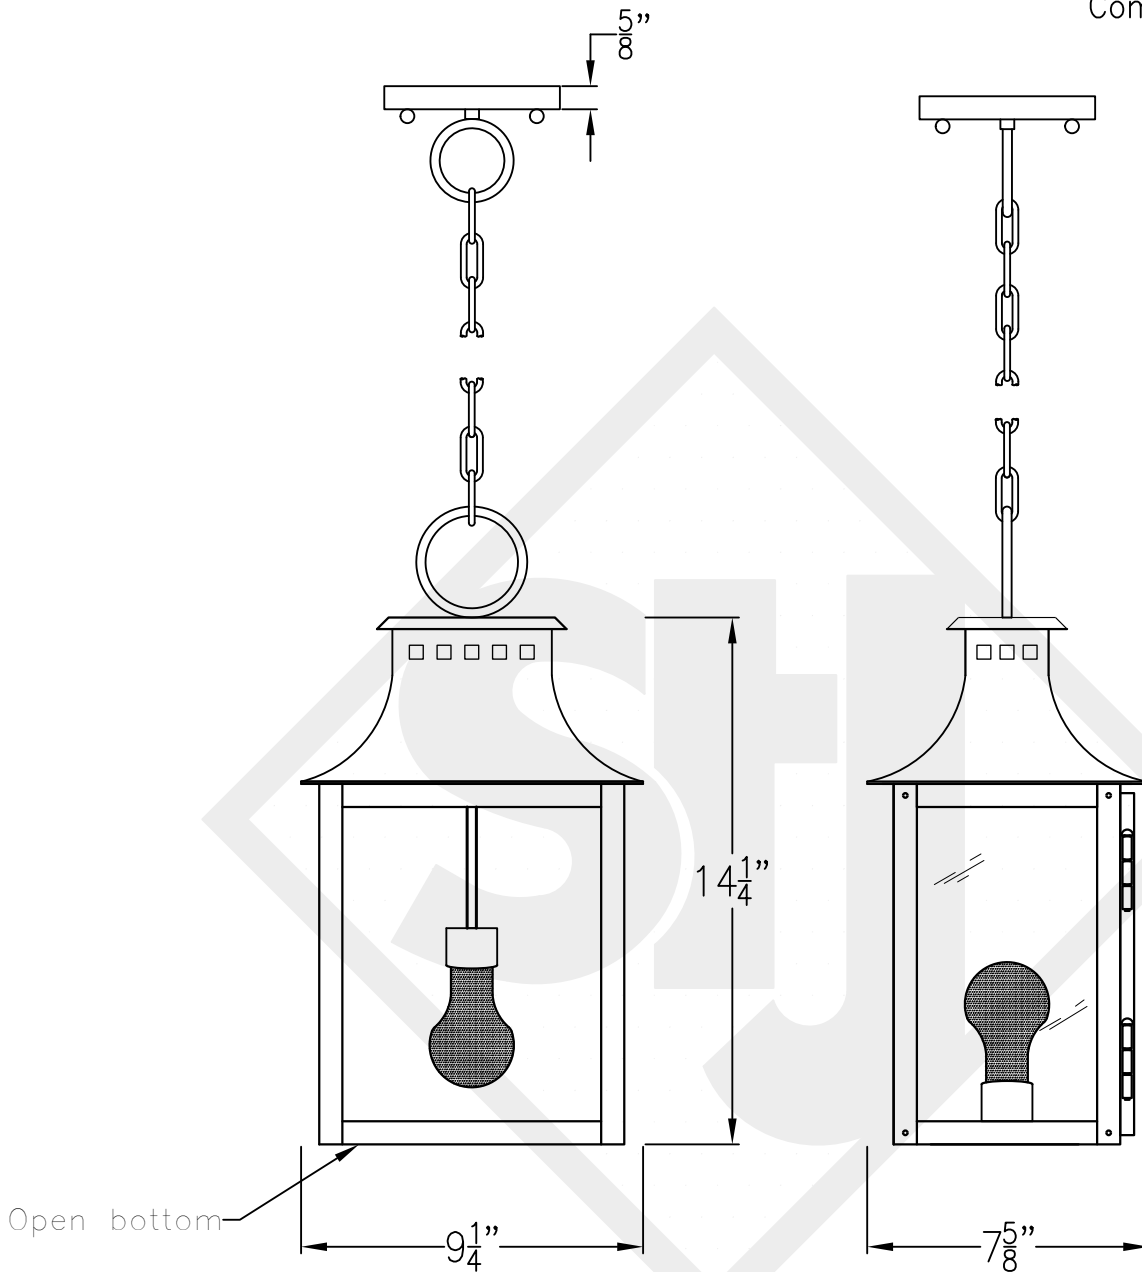

ASPEN MINI STEEL WALL BRACKET

Front View

Side View

Black and white
to power source

Backplate

Mini not available in Gas
Lights are hand crafted
Dimensions may vary by 1/4"

Aspen Mini Steel Wall Bracket	
 St. James LIGHTING	
SCALE: N.T.S.	DRAFT: B. Vial
FILE: ASPL	APP'D: J. Ragan
JOB: X	DATE: 8/31/17

ASPEN MINI COPPER POST MOUNT

Front View

Side View

Fits over 3" post
Black and White to power source

Mini not available in Gas
Lights are hand crafted
Dimensions may vary by 1/4"

Aspen Mini Copper Post Mount	
 St. James LIGHTING	
SCALE: N.T.S.	DRAFT: B. Vial
FILE: ASPMINI	APP'D: J. Ragan
JOB: X	DATE: 9/1/17

ASPEN MINI FULL YOKE

Front View

Side View

Ceiling Mount

Mini not available in Gas
Lights are hand crafted
Dimensions may vary by 1/4"

Aspen Mini Full Yoke	
St. James LIGHTING	
SCALE: N.T.S.	DRAFT: B. Vial
FILE: ASPMINI	APP'D: J. Ragan
JOB: X	DATE: 10/18/17

ASPEN MINI CHAIN HUNG PENDANT

Comes standard w/
6' of chain

Front View

Side View

Ceiling Canopy

Mini not available in Gas
Lights are hand crafted
Dimensions may vary by $1/4$ "

Aspen Mini Chain Hung Pendant	
St. James LIGHTING	
SCALE: N.T.S.	DRAFT: B. Vial
FILE: ASPL	APP'D: J. Ragan
JOB: X	DATE: 10/24/17