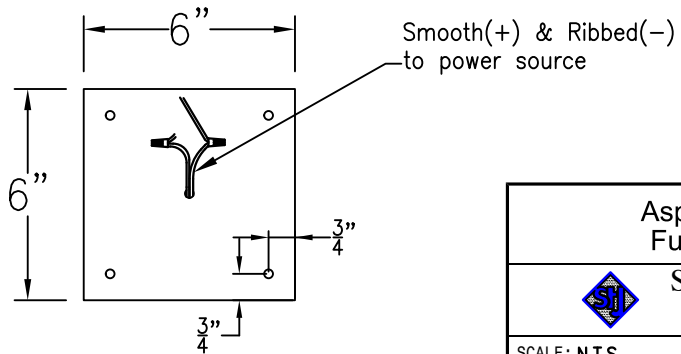

ASPEN MINI COPPER POST MOUNT

Front View

Side View

Fits over 3" post
Black and White to power source

Mini not available in Gas
Lights are hand crafted
Dimensions may vary by 1/4"

Aspen Mini Copper Post Mount	
 St. James LIGHTING	
SCALE: N.T.S.	DRAFT: B. Vial
FILE: ASPMINI	APP'D: J. Ragan
JOB: X	DATE: 9/1/17

ASPEN MINI HALF YOKE

Front View

Side View

Ceiling Mount

Mini not available in Gas
 Lights are hand crafted
 Dimensions may vary by 1/4"

Aspen Mini Half Yoke	
St. James LIGHTING	
SCALE: N.T.S.	DRAFT: B. Vial
FILE: ASPMINI	APP'D: J. Ragan
JOB: X	DATE: 9/18/17

ASPEN MINI FULL YOKE

Front View

Side View

Ceiling Mount

Mini not available in Gas
Lights are hand crafted
Dimensions may vary by 1/4"

Aspen Mini Full Yoke	
St. James LIGHTING	
SCALE: N.T.S.	DRAFT: B. Vial
FILE: ASPMINI	APP'D: J. Ragan
JOB: X	DATE: 10/18/17