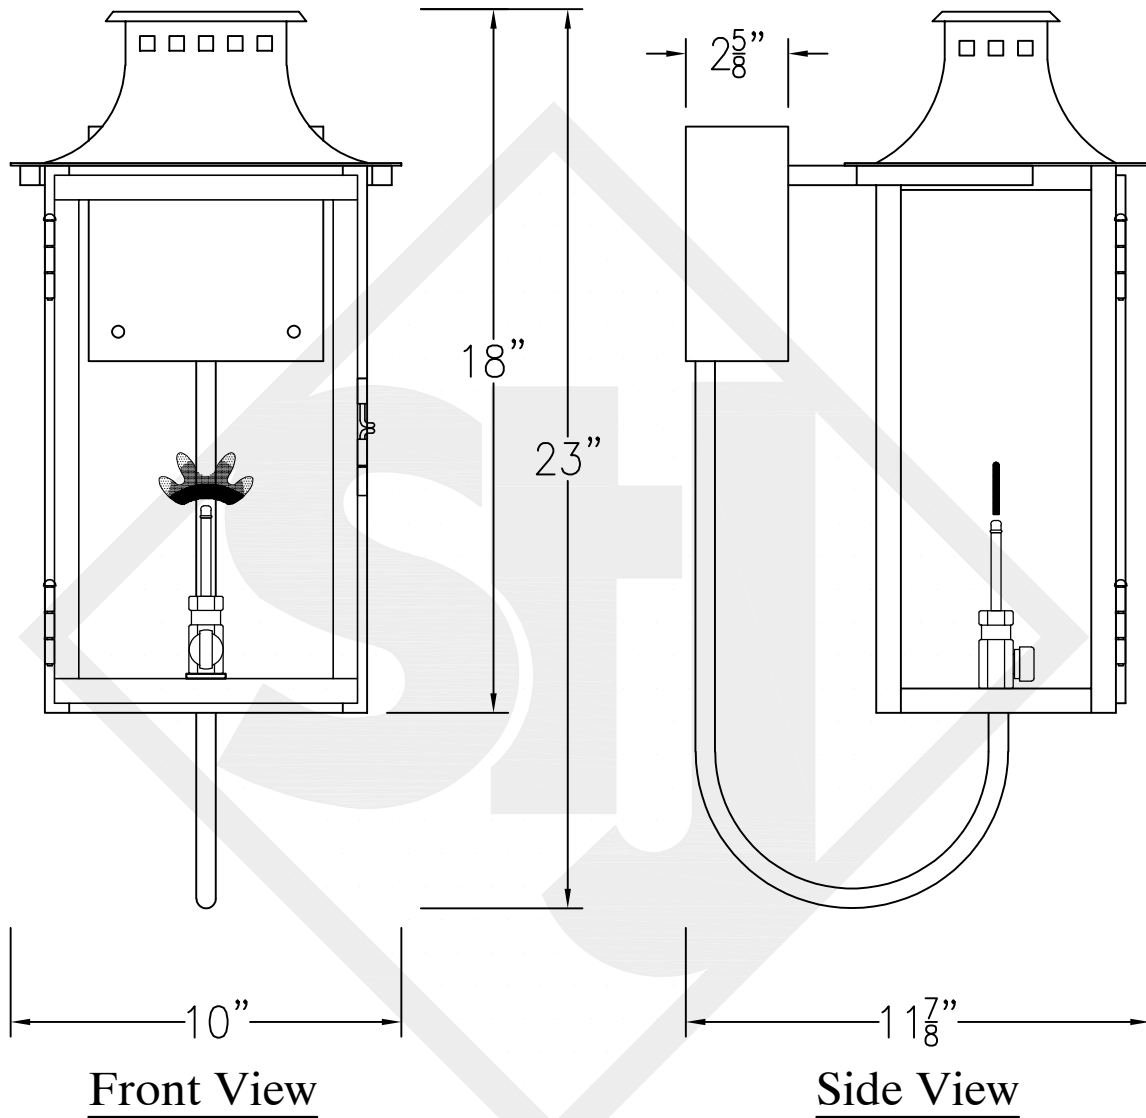

ASPEN SMALL COPPER WALL BRACKET

Front View

Side View

Backplate

Lights are hand crafted
Dimensions may vary by 1/4"

Aspen Small Copper Wall Bracket	
 St. James LIGHTING	
SCALE: N.T.S.	DRAFT: B. Vial
FILE: ASPS	APP'D: J. Ragan
JOB: X	DATE: 02/13/19

ASPEN SMALL STEEL WALL BRACKET

Lights are hand crafted
Dimensions may vary by 1/4"

Backplate

Aspen Small Steel Wall Bracket	
St. James LIGHTING	
SCALE: N.T.S.	DRAFT: B. Vial
FILE: ASPS	APP'D: J. Ragan
JOB: X	DATE: 09/24/18

ASPEN SMALL COPPER POST MOUNT

Front View

Side View

Fits over 3" post
1/4" Female Flare Fitting

Lights are hand crafted
Dimensions may vary by 1/4"

Aspen Small Copper Post Mount	
 St. James LIGHTING	
SCALE: N.T.S.	DRAFT: B. Vial
FILE: ASPS	APP'D: J. Ragan
JOB: X	DATE: 8/30/17

ASPEN SMALL CHAIN HUNG PENDANT

Comes standard w/ 6' of chain

Front View

Side View

Ceiling Canopy

Lights are hand crafted
Dimensions may vary by 1/4"

Aspen Small Pendant	
St. James LIGHTING	
SCALE: N.T.S.	DRAFT: B. Vial
FILE: ASPS	APP'D: J. Ragan
JOB: X	DATE: 10/24/17