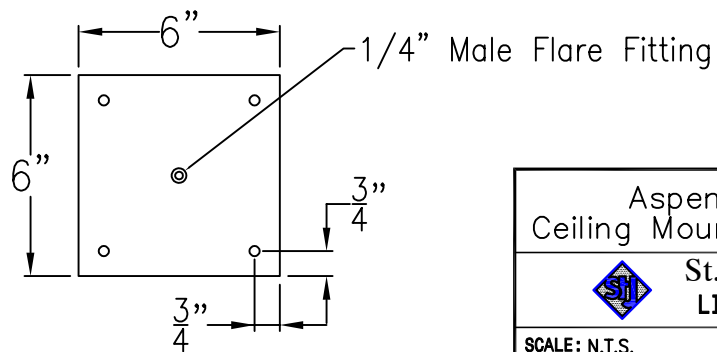

ASPEN SMALL COPPER WALL BRACKET

Front View

Side View

Backplate

Lights are hand crafted
Dimensions may vary by 1/4"

Aspen Small Copper Wall Bracket	
 St. James LIGHTING	
SCALE: N.T.S.	DRAFT: B. Vial
FILE: ASPS	APP'D: J. Ragan
JOB: X	DATE: 02/13/19

ASPEN SMALL STEEL WALL BRACKET

Lights are hand crafted
Dimensions may vary by 1/4"

Backplate

Aspen Small Steel Wall Bracket	
St. James LIGHTING	
SCALE: N.T.S.	DRAFT: B. Vial
FILE: ASPS	APP'D: J. Ragan
JOB: X	DATE: 09/24/18

ASPEN SMALL COPPER POST MOUNT

Front View

Side View

Fits over 3" post
1/4" Female Flare Fitting

Lights are hand crafted
Dimensions may vary by 1/4"

Aspen Small Copper Post Mount	
 St. James LIGHTING	
SCALE: N.T.S.	DRAFT: B. Vial
FILE: ASPS	APP'D: J. Ragan
JOB: X	DATE: 8/30/17

ASPEN SMALL CEILING MOUNT HALF YOKE

Shortest Height 31 $\frac{1}{4}$ "

Lights are Hand Crafted
Dimensions may vary by 1/4"

Aspen Small Ceiling Mount Half Yoke	
St. James LIGHTING	
SCALE: N.T.S.	DRAFT: B. Vial
FILE: ASPS	APP'D: J. Ragan
JOB: X	DATE: 11/18/20