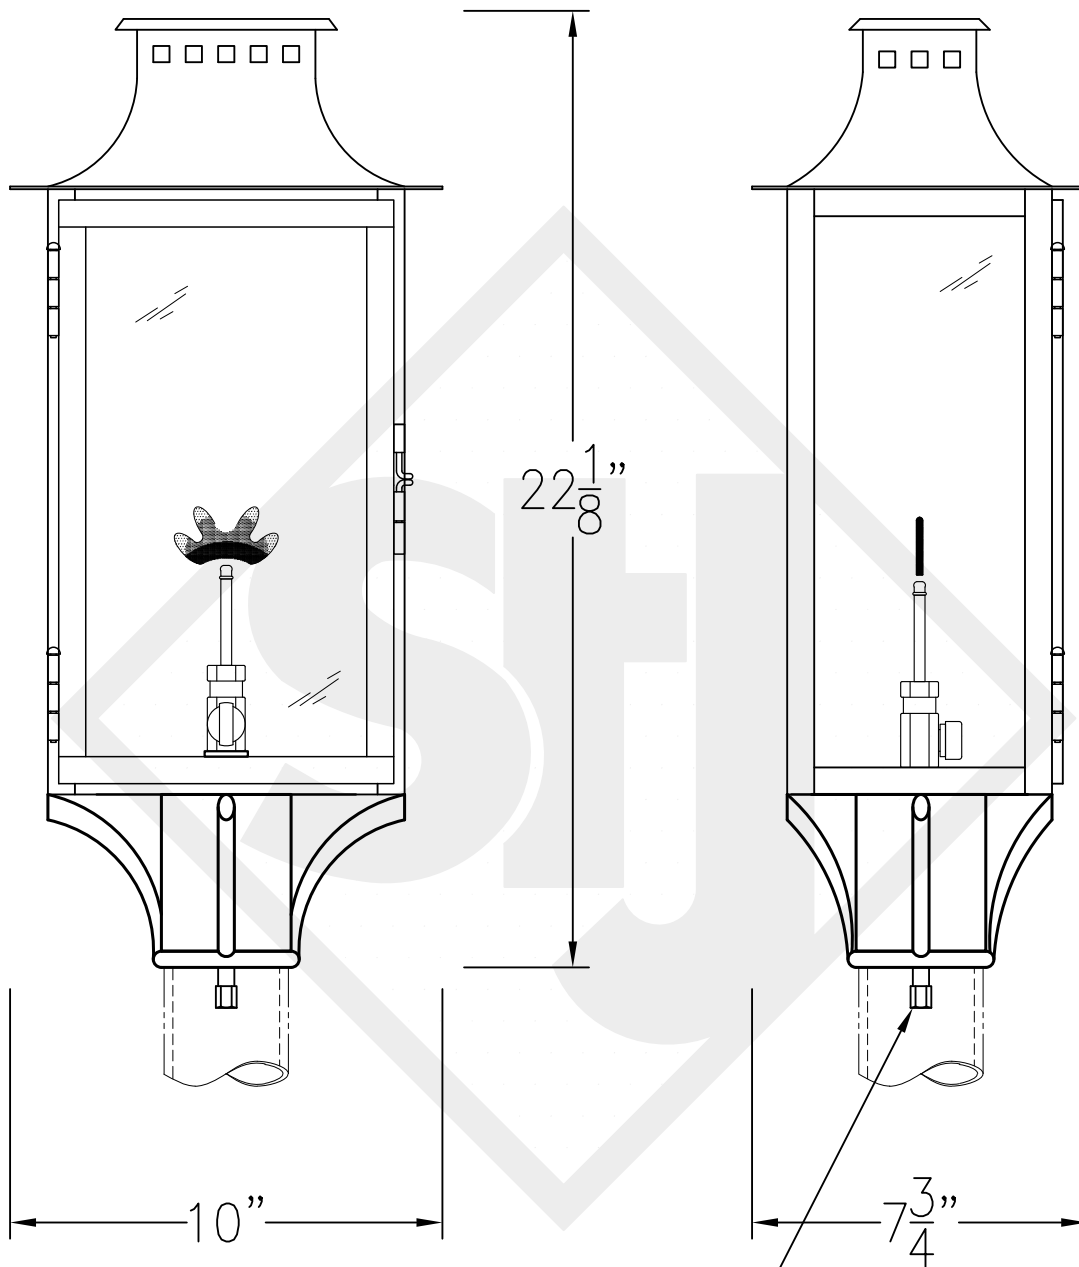

ASPEN SMALL COPPER WALL BRACKET

Front View

Side View

Backplate

Lights are hand crafted
Dimensions may vary by 1/4"

Aspen Small Copper Wall Bracket	
 St. James LIGHTING	
SCALE: N.T.S.	DRAFT: B. Vial
FILE: ASPS	APP'D: J. Ragan
JOB: X	DATE: 02/13/19

ASPEN SMALL STEEL WALL BRACKET

Lights are hand crafted
Dimensions may vary by 1/4"

Backplate

Aspen Small Steel Wall Bracket	
St. James LIGHTING	
SCALE: N.T.S.	DRAFT: B. Vial
FILE: ASPS	APP'D: J. Ragan
JOB: X	DATE: 09/24/18

ASPEN SMALL COPPER POST MOUNT

Front View

Side View

Fits over 3" post
1/4" Female Flare Fitting

Lights are hand crafted
Dimensions may vary by 1/4"

Aspen Small Copper Post Mount	
 St. James LIGHTING	
SCALE: N.T.S.	DRAFT: B. Vial
FILE: ASPS	APP'D: J. Ragan
JOB: X	DATE: 8/30/17

ASPEN SMALL CHAIN HUNG PENDANT

Comes standard w/ 6' of chain

Front View

Side View

Ceiling Canopy

Lights are hand crafted
Dimensions may vary by 1/4"

Aspen Small Pendant	
St. James LIGHTING	
SCALE: N.T.S.	DRAFT: B. Vial
FILE: ASPS	APP'D: J. Ragan
JOB: X	DATE: 10/24/17