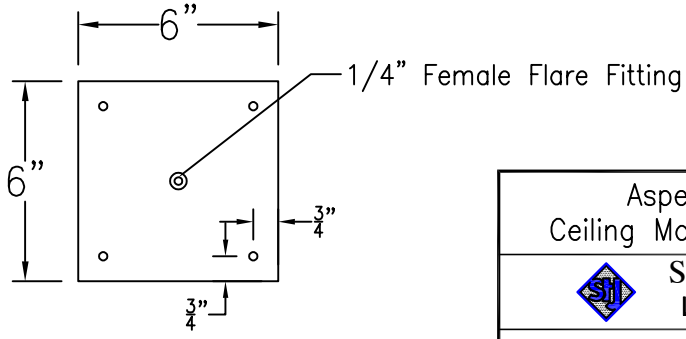

ASPEN SMALL COPPER POST MOUNT

Front View

Side View

Fits over 3" post
1/4" Female Flare Fitting

Lights are hand crafted
Dimensions may vary by 1/4"

Aspen Small Copper Post Mount	
 St. James LIGHTING	
SCALE: N.T.S.	DRAFT: B. Vial
FILE: ASPS	APP'D: J. Ragan
JOB: X	DATE: 8/30/17

ASPEN SMALL CEILING MOUNT HALF YOKE

Shortest Height 31 $\frac{1}{4}$ "

Lights are Hand Crafted
Dimensions may vary by 1/4"

Aspen Small Ceiling Mount Half Yoke	
St. James LIGHTING	
SCALE: N.T.S.	DRAFT: B. Vial
FILE: ASPS	APP'D: J. Ragan
JOB: X	DATE: 11/18/20

ASPEN SMALL CEILING MOUNT FULL YOKE

Front View

Side View

Ceiling Mount

Lights are hand crafted
Dimensions may vary by 1/4"

Aspen Small Ceiling Mount Half Yoke	
St. James LIGHTING	
SCALE: N.T.S.	DRAFT: B. Vial
FILE: ASPS	APP'D: J. Ragan
JOB: X	DATE: 04/29/21

ASPEN SMALL CHAIN HUNG PENDANT

Comes standard w/ 6' of chain

Front View

Side View

Ceiling Canopy

Lights are hand crafted
Dimensions may vary by 1/4"

Aspen Small Pendant	
St. James LIGHTING	
SCALE: N.T.S.	DRAFT: B. Vial
FILE: ASPS	APP'D: J. Ragan
JOB: X	DATE: 10/24/17