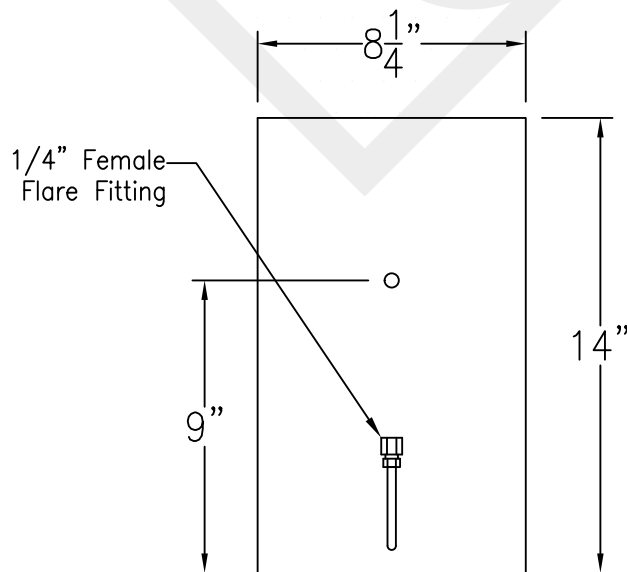

ASPEN SMALL COPPER WALL BRACKET

Front View

Side View

Backplate

Lights are hand crafted
Dimensions may vary by 1/4"

Aspen Small Copper Wall Bracket	
 St. James LIGHTING	
SCALE: N.T.S.	DRAFT: B. Vial
FILE: ASPS	APP'D: J. Ragan
JOB: X	DATE: 02/13/19

ASPEN SMALL STEEL WALL BRACKET

Lights are hand crafted
Dimensions may vary by 1/4"

Backplate

Aspen Small Steel Wall Bracket	
St. James LIGHTING	
SCALE: N.T.S.	DRAFT: B. Vial
FILE: ASPS	APP'D: J. Ragan
JOB: X	DATE: 09/24/18

ASPEN SMALL COPPER POST MOUNT

Front View

Side View

Fits over 3" post
1/4" Female Flare Fitting

Lights are hand crafted
Dimensions may vary by 1/4"

Aspen Small Copper Post Mount	
 St. James LIGHTING	
SCALE: N.T.S.	DRAFT: B. Vial
FILE: ASPS	APP'D: J. Ragan
JOB: X	DATE: 8/30/17

ASPEN SMALL CHAIN HUNG PENDANT

Comes standard w/ 6' of chain

Front View

Side View

Ceiling Canopy

Lights are hand crafted
Dimensions may vary by 1/4"

Aspen Small Pendant	
St. James LIGHTING	
SCALE: N.T.S.	DRAFT: B. Vial
FILE: ASPS	APP'D: J. Ragan
JOB: X	DATE: 10/24/17