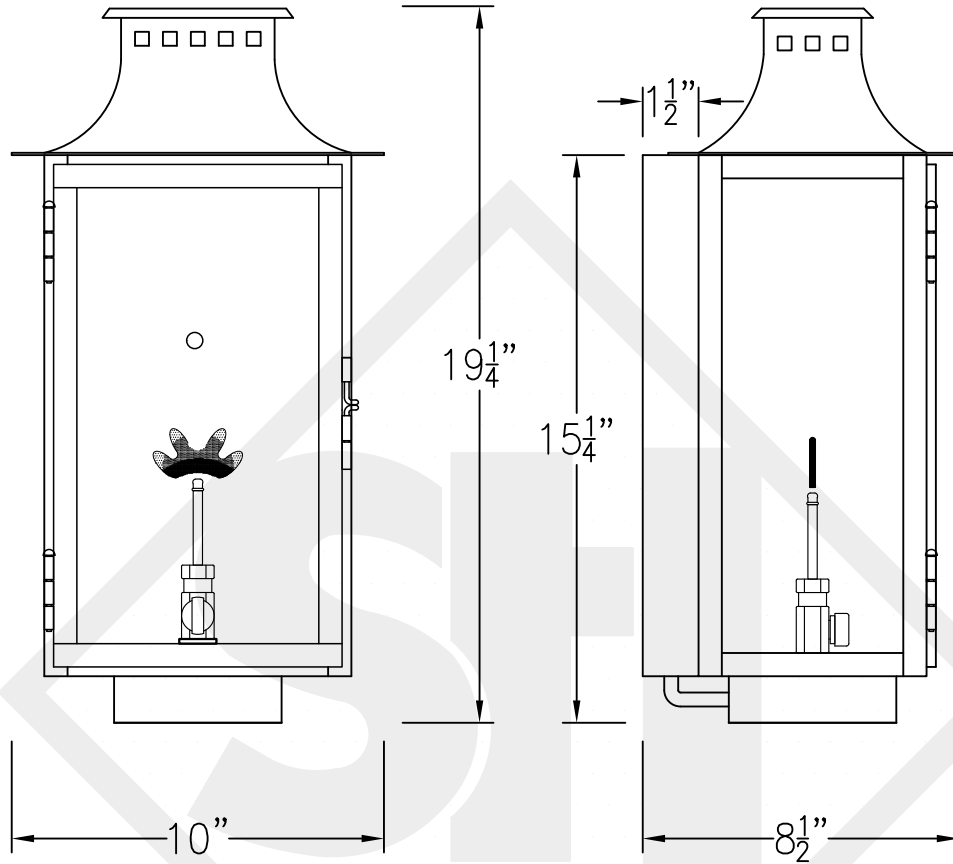

ASPEN SMALL COPPER WALL BRACKET

Front View

Side View

Backplate

Lights are hand crafted
Dimensions may vary by 1/4"

Aspen Small Copper Wall Bracket	
 St. James LIGHTING	
SCALE: N.T.S.	DRAFT: B. Vial
FILE: ASPS	APP'D: J. Ragan
JOB: X	DATE: 02/13/19

ASPEN SMALL STEEL WALL BRACKET

Lights are hand crafted
Dimensions may vary by 1/4"

Backplate

Aspen Small Steel Wall Bracket	
St. James LIGHTING	
SCALE: N.T.S.	DRAFT: B. Vial
FILE: ASPS	APP'D: J. Ragan
JOB: X	DATE: 09/24/18

ASPEN SMALL COPPER POST MOUNT

Front View

Side View

Fits over 3" post
1/4" Female Flare Fitting

Lights are hand crafted
Dimensions may vary by 1/4"

Aspen Small Copper Post Mount	
 St. James LIGHTING	
SCALE: N.T.S.	DRAFT: B. Vial
FILE: ASPS	APP'D: J. Ragan
JOB: X	DATE: 8/30/17

ASPEN SMALL CHAIN HUNG PENDANT

Comes standard w/ 6' of chain

Front View

Side View

Ceiling Canopy

Lights are hand crafted
Dimensions may vary by 1/4"

Aspen Small Pendant	
St. James LIGHTING	
SCALE: N.T.S.	DRAFT: B. Vial
FILE: ASPS	APP'D: J. Ragan
JOB: X	DATE: 10/24/17