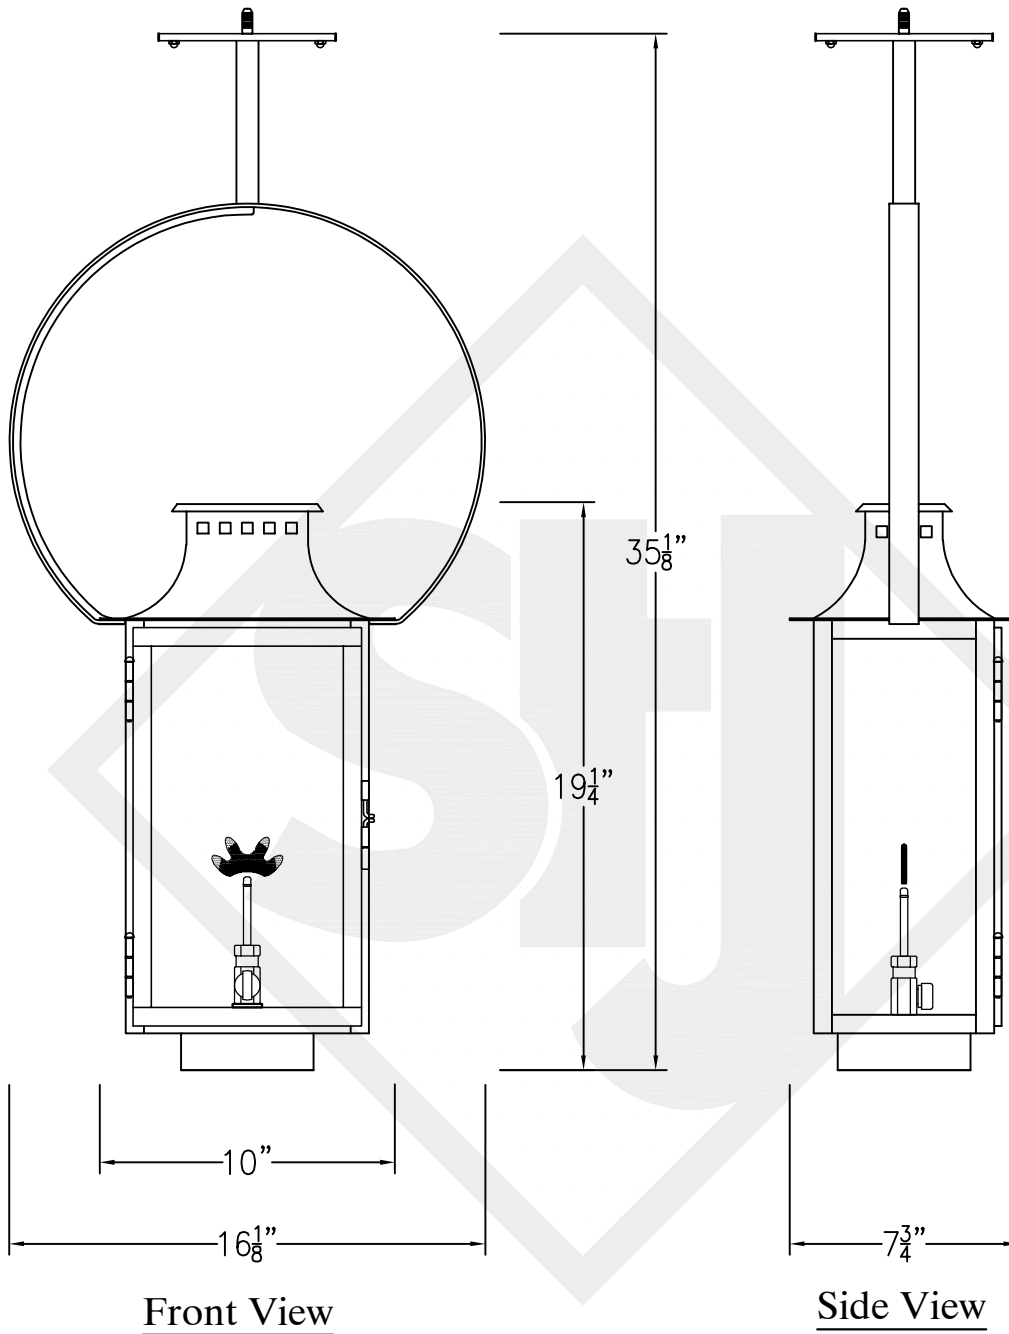

ASPEN SMALL CEILING MOUNT HALF YOKE

Shortest Height 31 $\frac{1}{4}$ "

Lights are Hand Crafted
Dimensions may vary by 1/4"

Aspen Small Ceiling Mount Half Yoke	
St. James LIGHTING	
SCALE: N.T.S.	DRAFT: B. Vial
FILE: ASPS	APP'D: J. Ragan
JOB: X	DATE: 11/18/20