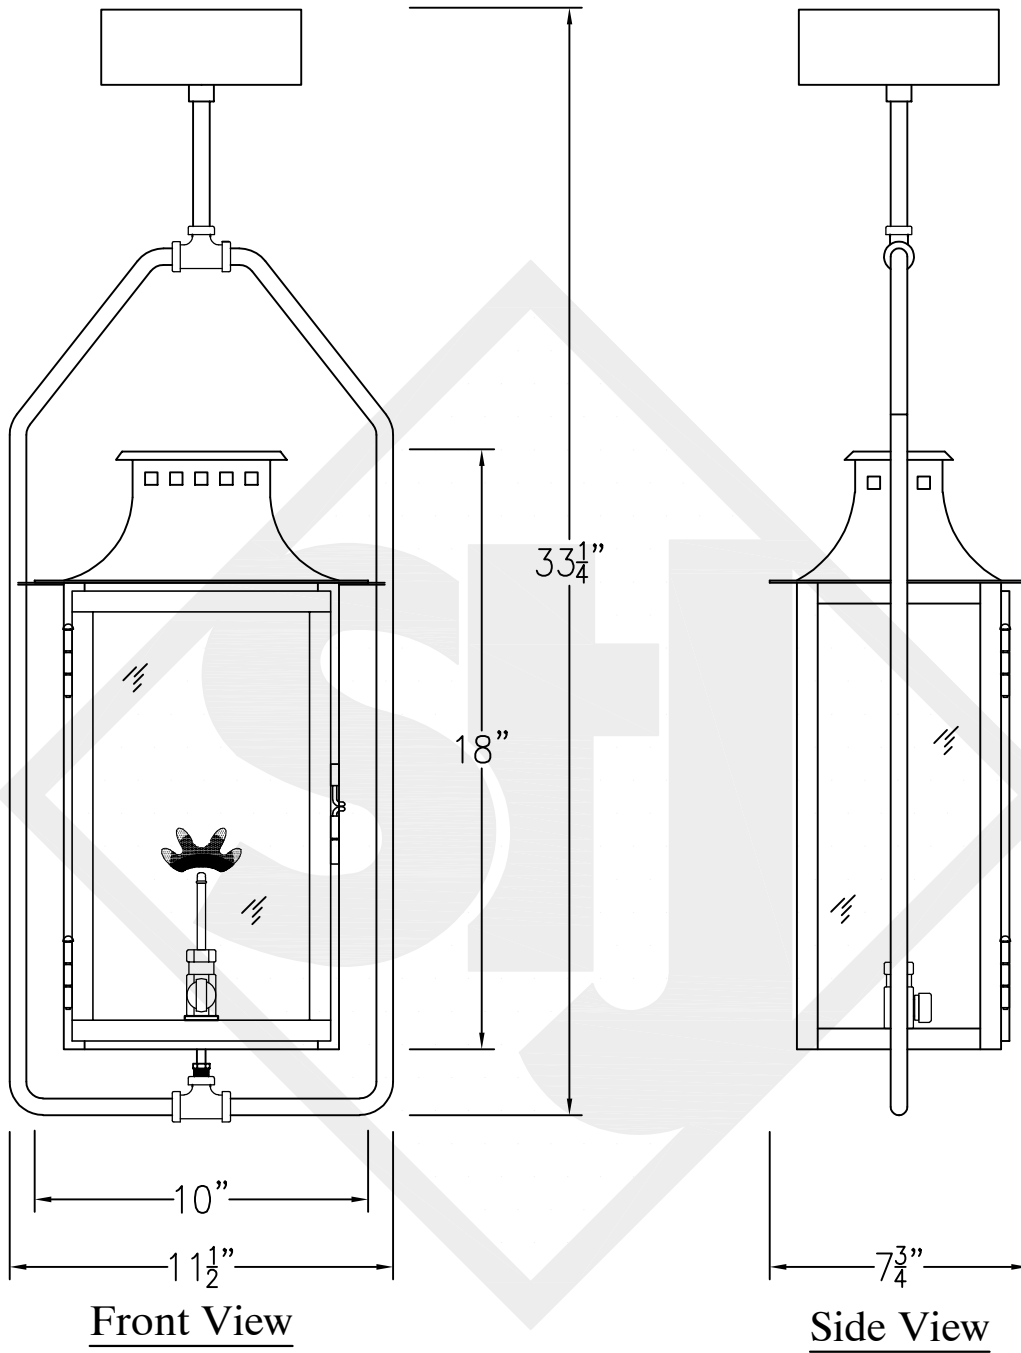

ASPEN SMALL COPPER POST MOUNT

Front View

Side View

Fits over 3" post
1/4" Female Flare Fitting

Lights are hand crafted
Dimensions may vary by 1/4"

Aspen Small Copper Post Mount	
 St. James LIGHTING	
SCALE: N.T.S.	DRAFT: B. Vial
FILE: ASPS	APP'D: J. Ragan
JOB: X	DATE: 8/30/17

ASPEN SMALL CEILING MOUNT HALF YOKE

Shortest Height 31 $\frac{1}{4}$ "

Lights are Hand Crafted
Dimensions may vary by 1/4"

Aspen Small Ceiling Mount Half Yoke	
St. James LIGHTING	
SCALE: N.T.S.	DRAFT: B. Vial
FILE: ASPS	APP'D: J. Ragan
JOB: X	DATE: 11/18/20

ASPEN SMALL CEILING MOUNT FULL YOKE

Front View

Side View

Ceiling Mount

Lights are hand crafted
Dimensions may vary by 1/4"

Aspen Small Ceiling Mount Half Yoke	
St. James LIGHTING	
SCALE: N.T.S.	DRAFT: B. Vial
FILE: ASPS	APP'D: J. Ragan
JOB: X	DATE: 04/29/21

ASPEN SMALL CHAIN HUNG PENDANT

Comes standard w/ 6' of chain

Front View

Side View

Ceiling Canopy

Lights are hand crafted
Dimensions may vary by 1/4"

Aspen Small Pendant	
St. James LIGHTING	
SCALE: N.T.S.	DRAFT: B. Vial
FILE: ASPS	APP'D: J. Ragan
JOB: X	DATE: 10/24/17