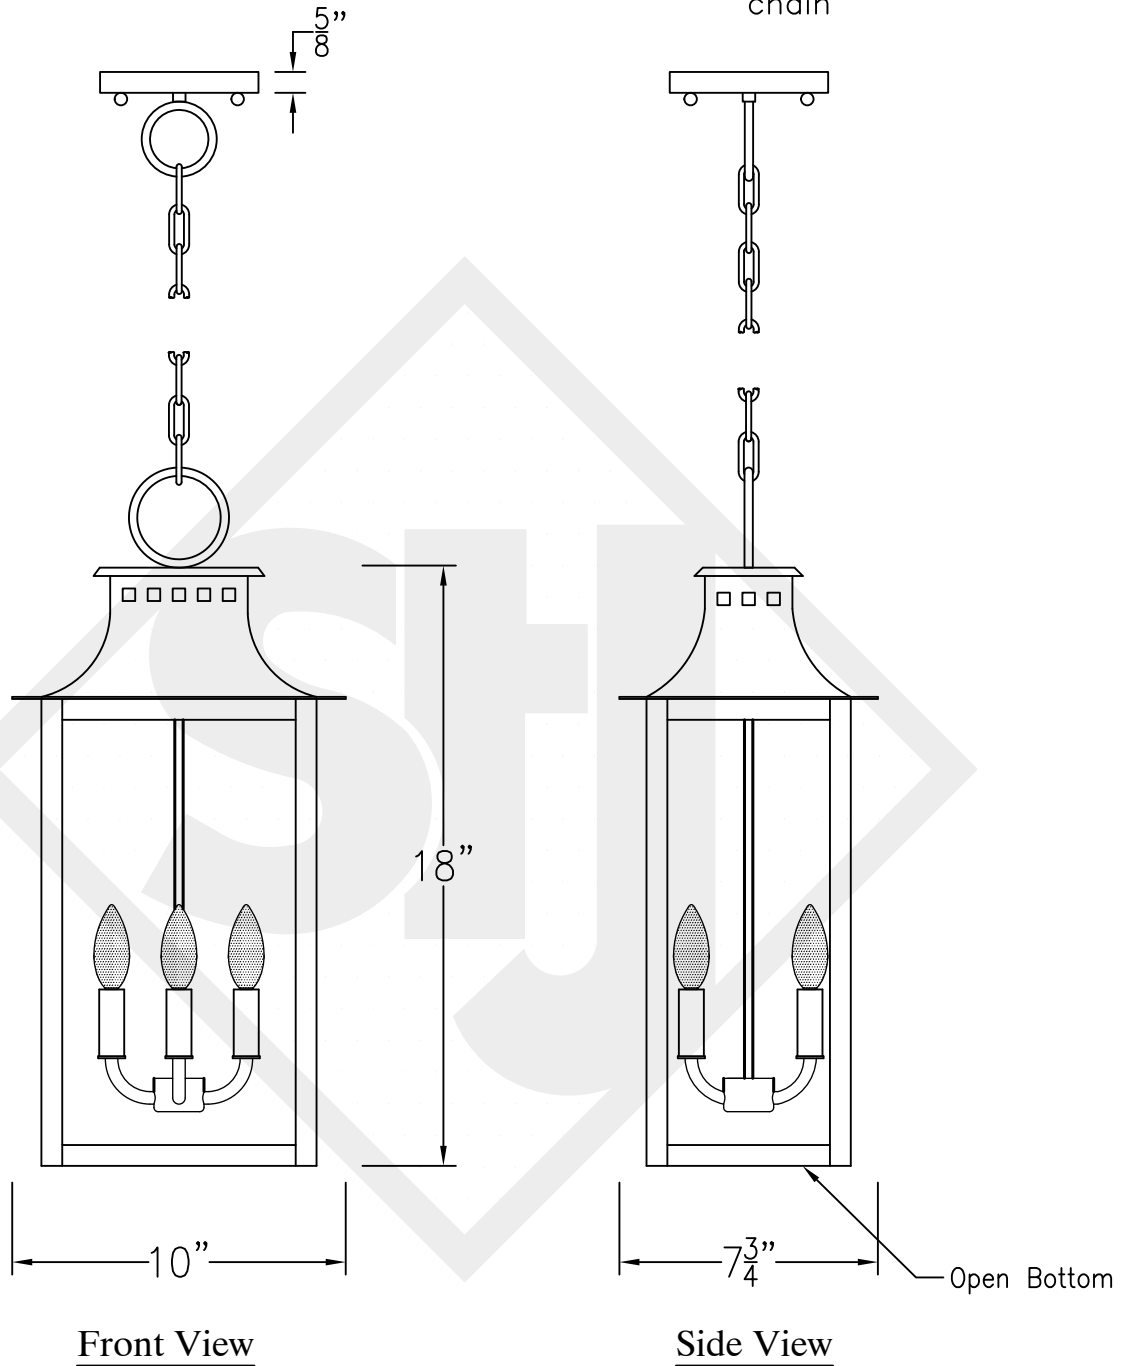

ASPEN SMALL COPPER WALL BRACKET

Front View

Side View

Backplate

Lights are hand crafted
Dimensions may vary by 1/4"

Aspen Small Copper Wall Bracket	
 St. James LIGHTING	
SCALE: N.T.S.	DRAFT: B. Vial
FILE: ASPS	APP'D: J. Ragan
JOB: X	DATE: 02/13/19

ASPEN SMALL COPPER POST MOUNT

Front View

Side View

Fits over 3" post
1/4" Female Flare Fitting

Lights are hand crafted
Dimensions may vary by 1/4"

Aspen Small Copper Post Mount	
 St. James LIGHTING	
SCALE: N.T.S.	DRAFT: B. Vial
FILE: ASPS	APP'D: J. Ragan
JOB: X	DATE: 8/30/17

ASPEN SMALL CEILING MOUNT FULL YOKE

Front View

Side View

Ceiling Mount

Lights are hand crafted
Dimensions may vary by 1/4"

Aspen Small Ceiling Mount Half Yoke	
St. James LIGHTING	
SCALE: N.T.S.	DRAFT: B. Vial
FILE: ASPS	APP'D: J. Ragan
JOB: X	DATE: 04/29/21

ASPEN SMALL CHAIN HUNG PENDANT

Comes standard w/ 6' of chain

Front View

Side View

Ceiling Canopy

Lights are hand crafted
Dimensions may vary by 1/4"

Aspen Small Pendant	
St. James LIGHTING	
SCALE: N.T.S.	DRAFT: B. Vial
FILE: ASPS	APP'D: J. Ragan
JOB: X	DATE: 10/24/17