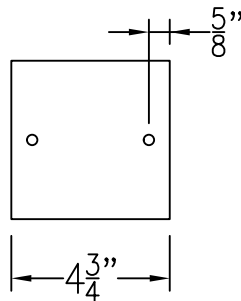

ASPEN SMALL COPPER POST MOUNT

Front View

Side View

Fits over 3" post
1/4" Female Flare Fitting

Lights are hand crafted
Dimensions may vary by 1/4"

Aspen Small Copper Post Mount	
 St. James LIGHTING	
SCALE: N.T.S.	DRAFT: B. Vial
FILE: ASPS	APP'D: J. Ragan
JOB: X	DATE: 8/30/17

ASPEN SMALL CEILING MOUNT HALF YOKE

Shortest Height 31 $\frac{1}{4}$ "

Lights are Hand Crafted
Dimensions may vary by 1/4"

Aspen Small Ceiling Mount Half Yoke	
St. James LIGHTING	
SCALE: N.T.S.	DRAFT: B. Vial
FILE: ASPS	APP'D: J. Ragan
JOB: X	DATE: 11/18/20

ASPEN SMALL CEILING MOUNT FULL YOKE

Front View

Side View

Ceiling Mount

Lights are hand crafted
Dimensions may vary by 1/4"

Aspen Small Ceiling Mount Half Yoke	
St. James LIGHTING	
SCALE: N.T.S.	DRAFT: B. Vial
FILE: ASPS	APP'D: J. Ragan
JOB: X	DATE: 04/29/21

ASPEN SMALL CHAIN HUNG PENDANT

Comes standard w/ 6' of chain

Front View

Side View

Ceiling Canopy

Lights are hand crafted
Dimensions may vary by 1/4"

Aspen Small Pendant	
St. James LIGHTING	
SCALE: N.T.S.	DRAFT: B. Vial
FILE: ASPS	APP'D: J. Ragan
JOB: X	DATE: 10/24/17