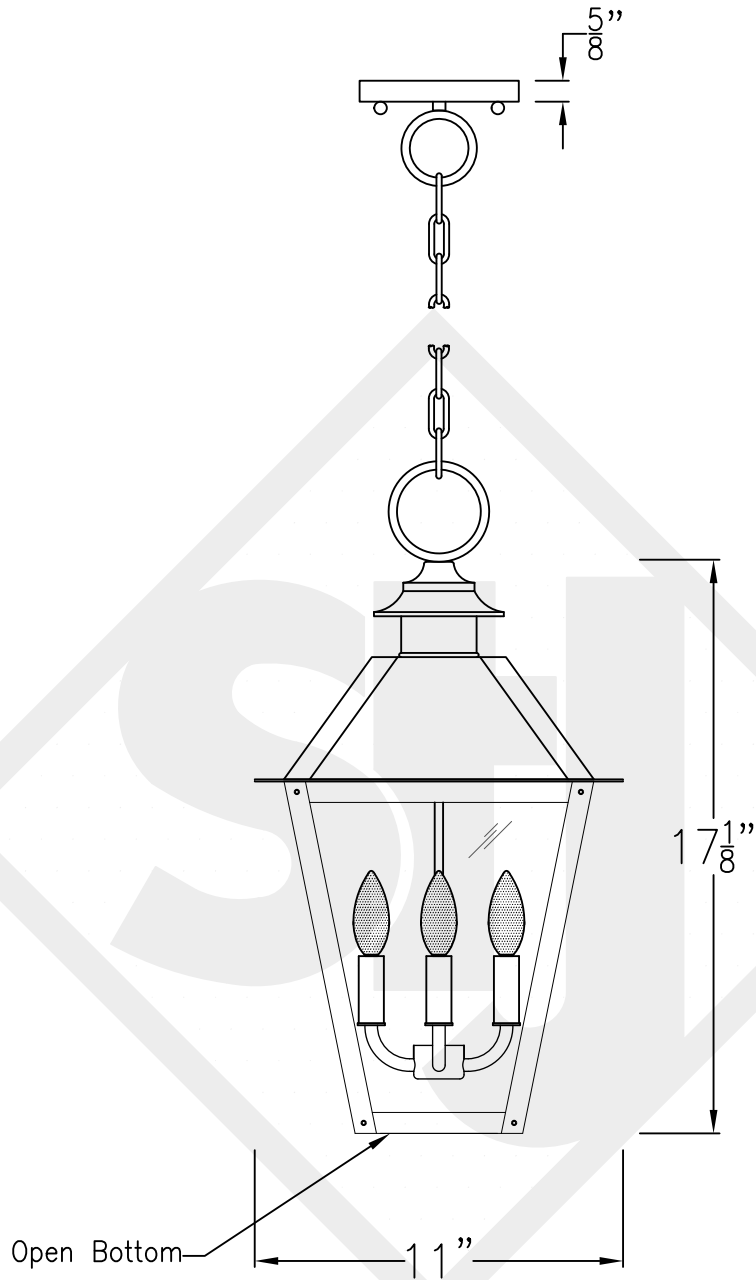

MAGNOLIA SMALL COPPER POST MOUNT

Available w/ Solid or
Glass top

Front View

Side View

Fits over 3" post
1/4" Female Flare
Fitting

Lights are hand crafted
Dimensions may vary by 1/4"

| | |
|-------------------------------------------------------------------------------------------------------------|-----------------|
| Magnolia Small Copper Post Mount | |
|  St. James LIGHTING | |
| SCALE: N.T.S. | DRAFT: B. Vial |
| FILE: MAGS | APP'D: J. Ragan |
| JOB: X | DATE: 9/29/17 |

MAGNOLIA SMALL CEILING MOUNT HALF YOKE

Shortest Height 28 $\frac{3}{4}$ "
Available w/ Solid or glass Top

Front View

Side View

Ceiling Mount

Lights are hand crafted
Dimensions may vary by 1/4"

| | |
|-------------------------------------------|-----------------|
| Magnolia Small Ceiling Mount Half Yoke | |
| St. James LIGHTING | |
| SCALE: N.T.S. | DRAFT: B. Vial |
| FILE: MAGS | APP'D: J. Ragan |
| JOB: X | DATE: .5/27/21 |

MAGNOLIA SMALL FULL CEILING YOKE

Shortest Height 30½"
Available w/ Solid
or Glass top

Front View

Side View

Ceiling Mount

Lights are hand crafted
Dimensions may vary by 1/4"

| | |
|-------------------------------------------|-----------------|
| Magnolia Small Ceiling Mount Full Yoke | |
| St. James LIGHTING | |
| SCALE: N.T.S. | DRAFT: B. Vial |
| FILE: MAGS | APP'D: J. Ragan |
| JOB: X | DATE: 05/28/21 |

MAGNOLIA SMALL CHAIN HUNG PENDANT

Available w/ Solid or
Glass top
Comes standard w/
6' of chain

Front View

Ceiling Canopy

Lights are hand crafted
Dimensions may vary by 1/4"

| | |
|-------------------------------|-----------------|
| Magnolia Small Pendant | |
| St. James LIGHTING | |
| SCALE: N.T.S. | DRAFT: B. Vial |
| FILE: MAGS | APP'D: J. Ragan |
| JOB: X | DATE: 10/26/17 |