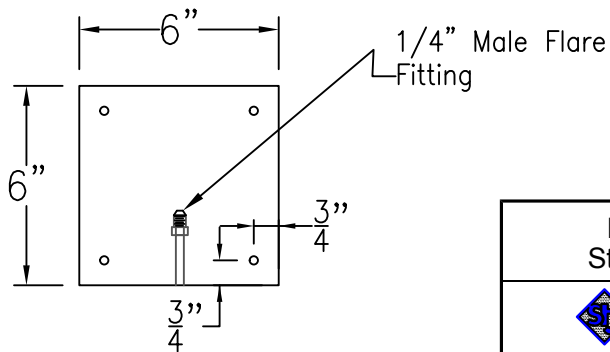

MAGNOLIA SMALL COPPER WALL BRACKET

Available w/ Solid or
Glass top

Front View

Side View

Backplate

Lights are hand crafted
Dimensions may vary by 1/4"

| | |
|---------------------------------------|-----------------|
| Magnolia Small Copper Wall Bracket | |
| St. James LIGHTING | |
| SCALE: N.T.S. | DRAFT: B. Vial |
| FILE: MAGS | APP'D: J. Ragan |
| JOB: X | DATE: 11/9/17 |

MAGNOLIA SMALL STEEL WALL BRACKET

Available w/ Solid or
Glass top

Front View

Side View

Backplate

Lights are hand crafted
Dimensions may vary by 1/4"

| | |
|--------------------------------------|-----------------|
| Magnolia Small Steel Wall Bracket | |
| St. James LIGHTING | |
| SCALE: N.T.S. | DRAFT: B. Vial |
| FILE: MAGS | APP'D: J. Ragan |
| JOB: X | DATE: 9/29/17 |

MAGNOLIA SMALL COPPER POST MOUNT

Available w/ Solid or
Glass top

Front View

Side View

Fits over 3" post
1/4" Female Flare
Fitting

Lights are hand crafted
Dimensions may vary by 1/4"

| | |
|-------------------------------------------------------------------------------------------------------------|-----------------|
| Magnolia Small Copper Post Mount | |
|  St. James LIGHTING | |
| SCALE: N.T.S. | DRAFT: B. Vial |
| FILE: MAGS | APP'D: J. Ragan |
| JOB: X | DATE: 9/29/17 |

MAGNOLIA SMALL FULL CEILING YOKE

Shortest Height 30½"
Available w/ Solid
or Glass top

Front View

Side View

Ceiling Mount

Lights are hand crafted
Dimensions may vary by 1/4"

| | |
|-------------------------------------------|-----------------|
| Magnolia Small Ceiling Mount Full Yoke | |
| St. James LIGHTING | |
| SCALE: N.T.S. | DRAFT: B. Vial |
| FILE: MAGS | APP'D: J. Ragan |
| JOB: X | DATE: 05/28/21 |