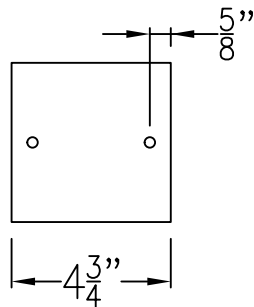

MAGNOLIA SMALL COPPER POST MOUNT

Available w/ Solid or
Glass top

Front View

Side View

Fits over 3" post
1/4" Female Flare
Fitting

Lights are hand crafted
Dimensions may vary by 1/4"

| | |
|-------------------------------------------------------------------------------------------------------------|-----------------|
| Magnolia Small Copper Post Mount | |
|  St. James LIGHTING | |
| SCALE: N.T.S. | DRAFT: B. Vial |
| FILE: MAGS | APP'D: J. Ragan |
| JOB: X | DATE: 9/29/17 |

MAGNOLIA SMALL CEILING MOUNT HALF YOKE

Shortest Height 28 $\frac{3}{4}$ "
Available w/ Solid or glass Top

Front View

Side View

Ceiling Mount

Lights are hand crafted
Dimensions may vary by 1/4"

| | |
|-------------------------------------------|-----------------|
| Magnolia Small Ceiling Mount Half Yoke | |
| St. James LIGHTING | |
| SCALE: N.T.S. | DRAFT: B. Vial |
| FILE: MAGS | APP'D: J. Ragan |
| JOB: X | DATE: .5/27/21 |

MAGNOLIA SMALL FULL CEILING YOKE

Shortest Height 30½"
Available w/ Solid
or Glass top

Front View

Side View

Ceiling Mount

Lights are hand crafted
Dimensions may vary by 1/4"

| | |
|-------------------------------------------|-----------------|
| Magnolia Small Ceiling Mount Full Yoke | |
| St. James LIGHTING | |
| SCALE: N.T.S. | DRAFT: B. Vial |
| FILE: MAGS | APP'D: J. Ragan |
| JOB: X | DATE: 05/28/21 |

MAGNOLIA SMALL CHAIN HUNG PENDANT

Available w/ Solid or
Glass top
Comes standard w/
6' of chain

Front View

Ceiling Canopy

Lights are hand crafted
Dimensions may vary by 1/4"

| | |
|-------------------------------|-----------------|
| Magnolia Small Pendant | |
| St. James LIGHTING | |
| SCALE: N.T.S. | DRAFT: B. Vial |
| FILE: MAGS | APP'D: J. Ragan |
| JOB: X | DATE: 10/26/17 |