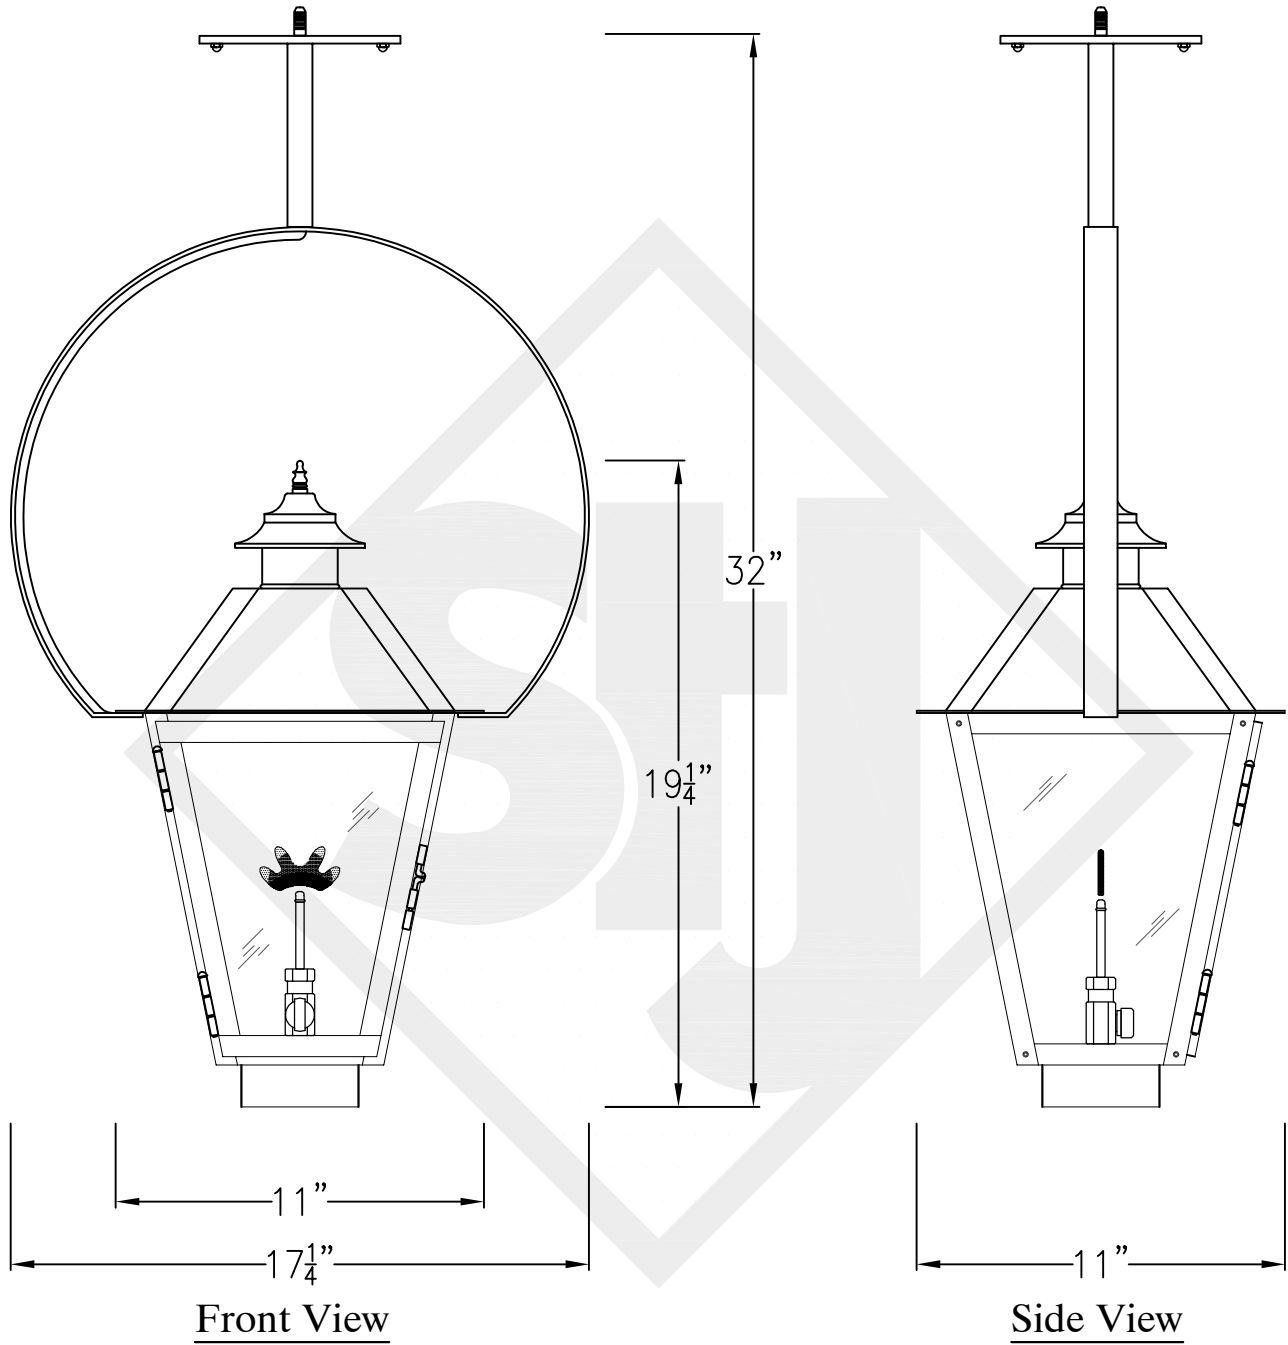

MAGNOLIA SMALL COPPER WALL BRACKET

Available w/ Solid or
Glass top

Front View

Side View

Backplate

Lights are hand crafted
Dimensions may vary by 1/4"

| | |
|---------------------------------------|-----------------|
| Magnolia Small Copper Wall Bracket | |
| St. James LIGHTING | |
| SCALE: N.T.S. | DRAFT: B. Vial |
| FILE: MAGS | APP'D: J. Ragan |
| JOB: X | DATE: 11/9/17 |

MAGNOLIA SMALL COPPER POST MOUNT

Available w/ Solid or
Glass top

Front View

Side View

Fits over 3" post
1/4" Female Flare
Fitting

Lights are hand crafted
Dimensions may vary by 1/4"

| | |
|-------------------------------------------------------------------------------------------------------------|-----------------|
| Magnolia Small Copper Post Mount | |
|  St. James LIGHTING | |
| SCALE: N.T.S. | DRAFT: B. Vial |
| FILE: MAGS | APP'D: J. Ragan |
| JOB: X | DATE: 9/29/17 |

MAGNOLIA SMALL CEILING MOUNT HALF YOKE

Shortest Height 28 $\frac{3}{4}$ "
Available w/ Solid or glass Top

Front View

Side View

Ceiling Mount

Lights are hand crafted
Dimensions may vary by 1/4"

| | |
|-------------------------------------------|-----------------|
| Magnolia Small Ceiling Mount Half Yoke | |
| St. James LIGHTING | |
| SCALE: N.T.S. | DRAFT: B. Vial |
| FILE: MAGS | APP'D: J. Ragan |
| JOB: X | DATE: .5/27/21 |

MAGNOLIA SMALL FULL CEILING YOKE

Shortest Height 30½"
Available w/ Solid
or Glass top

Front View

Side View

Ceiling Mount

Lights are hand crafted
Dimensions may vary by 1/4"

| | |
|-------------------------------------------|-----------------|
| Magnolia Small Ceiling Mount Full Yoke | |
| St. James LIGHTING | |
| SCALE: N.T.S. | DRAFT: B. Vial |
| FILE: MAGS | APP'D: J. Ragan |
| JOB: X | DATE: 05/28/21 |