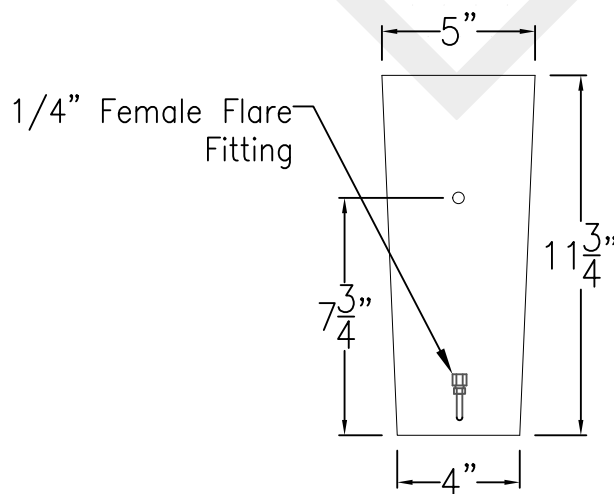

MAGNOLIA SMALL COPPER WALL BRACKET

Available w/ Solid or
Glass top

Front View

Side View

Backplate

Lights are hand crafted
Dimensions may vary by 1/4"

| | |
|---------------------------------------|-----------------|
| Magnolia Small Copper Wall Bracket | |
| St. James LIGHTING | |
| SCALE: N.T.S. | DRAFT: B. Vial |
| FILE: MAGS | APP'D: J. Ragan |
| JOB: X | DATE: 11/9/17 |

MAGNOLIA SMALL STEEL WALL BRACKET

Available w/ Solid or
Glass top

Front View

Side View

Backplate

Lights are hand crafted
Dimensions may vary by 1/4"

| | |
|--------------------------------------|-----------------|
| Magnolia Small Steel Wall Bracket | |
| St. James LIGHTING | |
| SCALE: N.T.S. | DRAFT: B. Vial |
| FILE: MAGS | APP'D: J. Ragan |
| JOB: X | DATE: 9/29/17 |

MAGNOLIA SMALL COPPER POST MOUNT

Available w/ Solid or
Glass top

Front View

Side View

Fits over 3" post
1/4" Female Flare
Fitting

Lights are hand crafted
Dimensions may vary by 1/4"

| | |
|-------------------------------------------------------------------------------------------------------------|-----------------|
| Magnolia Small Copper Post Mount | |
|  St. James LIGHTING | |
| SCALE: N.T.S. | DRAFT: B. Vial |
| FILE: MAGS | APP'D: J. Ragan |
| JOB: X | DATE: 9/29/17 |

MAGNOLIA SMALL FULL CEILING YOKE

Shortest Height 30½"
Available w/ Solid
or Glass top

Front View

Side View

Ceiling Mount

Lights are hand crafted
Dimensions may vary by 1/4"

| | |
|-------------------------------------------|-----------------|
| Magnolia Small Ceiling Mount Full Yoke | |
| St. James LIGHTING | |
| SCALE: N.T.S. | DRAFT: B. Vial |
| FILE: MAGS | APP'D: J. Ragan |
| JOB: X | DATE: 05/28/21 |