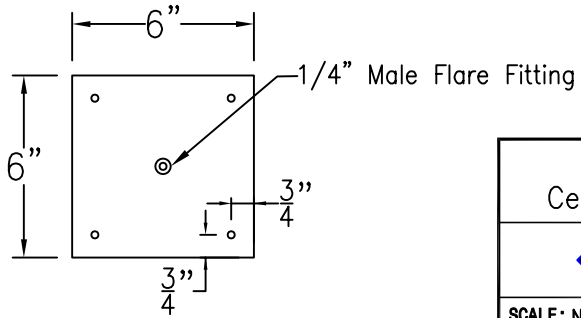

MAGNOLIA SMALL CEILING MOUNT HALF YOKE

Shortest Height 28 $\frac{3}{4}$ "
Available w/ Solid or glass Top

Front View

Side View

Ceiling Mount

Lights are hand crafted
Dimensions may vary by 1/4"

| | |
|-------------------------------------------|-----------------|
| Magnolia Small Ceiling Mount Half Yoke | |
| St. James LIGHTING | |
| SCALE: N.T.S. | DRAFT: B. Vial |
| FILE: MAGS | APP'D: J. Ragan |
| JOB: X | DATE: .5/27/21 |

MAGNOLIA SMALL FULL CEILING YOKE

Shortest Height 30½"
Available w/ Solid
or Glass top

Front View

Side View

Ceiling Mount

Lights are hand crafted
Dimensions may vary by 1/4"

| | |
|-------------------------------------------|-----------------|
| Magnolia Small Ceiling Mount Full Yoke | |
| St. James LIGHTING | |
| SCALE: N.T.S. | DRAFT: B. Vial |
| FILE: MAGS | APP'D: J. Ragan |
| JOB: X | DATE: 05/28/21 |