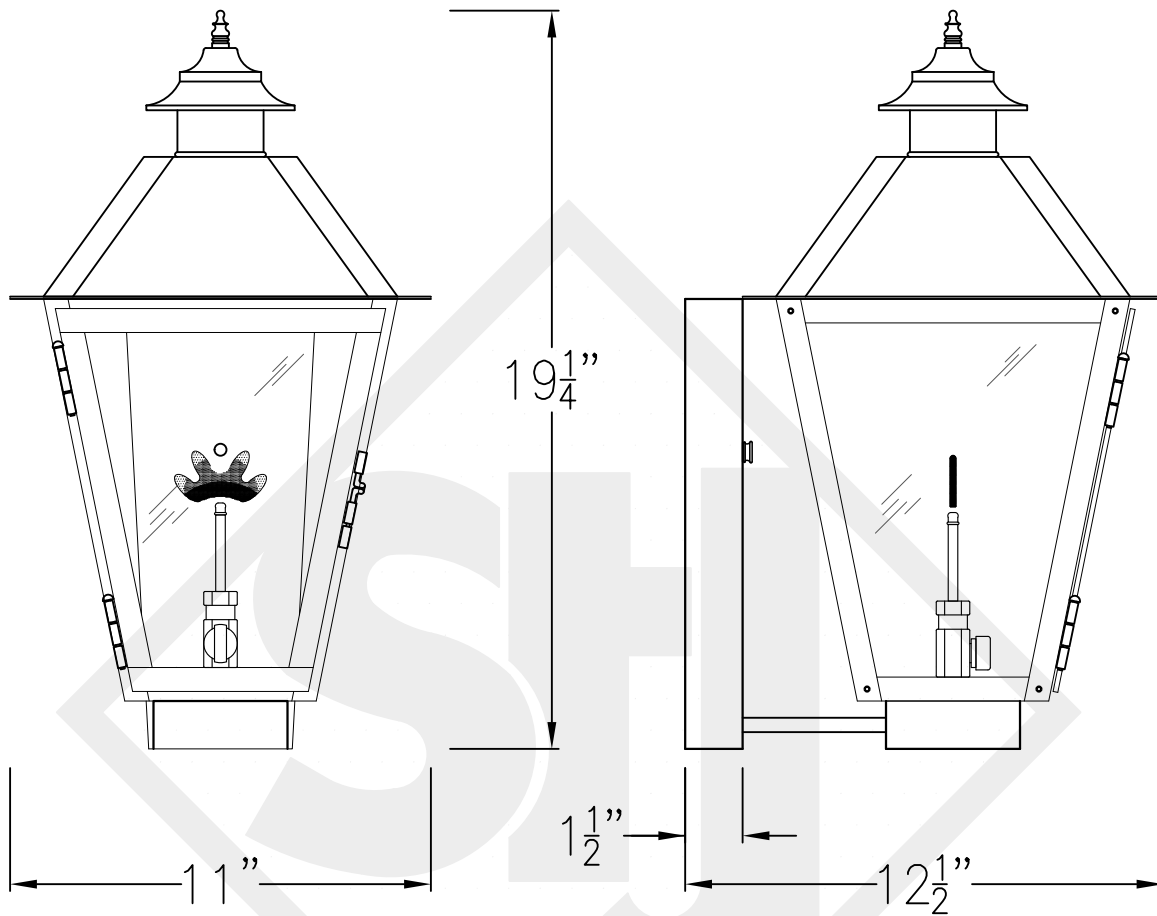

MAGNOLIA SMALL COPPER WALL BRACKET

Available w/ Solid or
Glass top

Front View

Side View

Backplate

Lights are hand crafted
Dimensions may vary by 1/4"

| | |
|---------------------------------------|-----------------|
| Magnolia Small Copper Wall Bracket | |
| St. James LIGHTING | |
| SCALE: N.T.S. | DRAFT: B. Vial |
| FILE: MAGS | APP'D: J. Ragan |
| JOB: X | DATE: 11/9/17 |

MAGNOLIA SMALL STEEL WALL BRACKET

Available w/ Solid or
Glass top

Front View

Side View

Backplate

Lights are hand crafted
Dimensions may vary by 1/4"

| | |
|--------------------------------------|-----------------|
| Magnolia Small Steel Wall Bracket | |
| St. James LIGHTING | |
| SCALE: N.T.S. | DRAFT: B. Vial |
| FILE: MAGS | APP'D: J. Ragan |
| JOB: X | DATE: 9/29/17 |

MAGNOLIA SMALL COPPER POST MOUNT

Available w/ Solid or
Glass top

Front View

Side View

Fits over 3" post
1/4" Female Flare
Fitting

Lights are hand crafted
Dimensions may vary by 1/4"

| | |
|-------------------------------------------------------------------------------------------------------------|-----------------|
| Magnolia Small Copper Post Mount | |
|  St. James LIGHTING | |
| SCALE: N.T.S. | DRAFT: B. Vial |
| FILE: MAGS | APP'D: J. Ragan |
| JOB: X | DATE: 9/29/17 |

MAGNOLIA SMALL CEILING MOUNT HALF YOKE

Shortest Height 28 $\frac{3}{4}$ "
Available w/ Solid or glass Top

Front View

Side View

Ceiling Mount

Lights are hand crafted
Dimensions may vary by 1/4"

| | |
|-------------------------------------------|-----------------|
| Magnolia Small Ceiling Mount Half Yoke | |
| St. James LIGHTING | |
| SCALE: N.T.S. | DRAFT: B. Vial |
| FILE: MAGS | APP'D: J. Ragan |
| JOB: X | DATE: .5/27/21 |