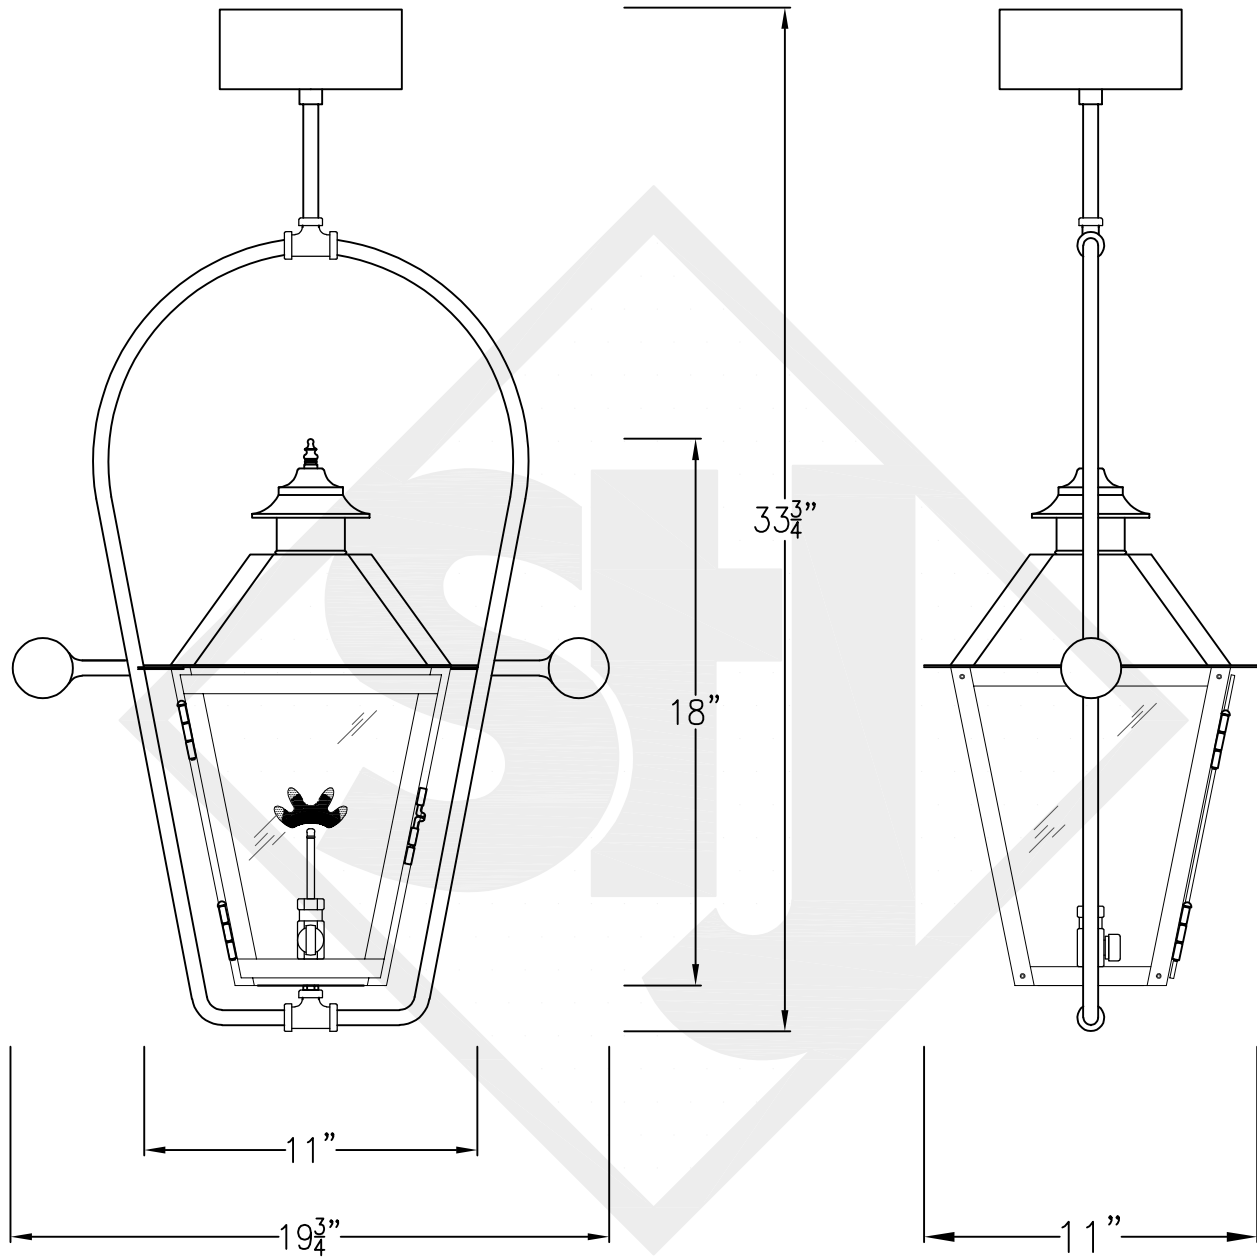

MAGNOLIA SMALL COPPER WALL BRACKET

Available w/ Solid or
Glass top

Front View

Side View

Backplate

Lights are hand crafted
Dimensions may vary by 1/4"

| | |
|---------------------------------------|-----------------|
| Magnolia Small Copper Wall Bracket | |
| St. James LIGHTING | |
| SCALE: N.T.S. | DRAFT: B. Vial |
| FILE: MAGS | APP'D: J. Ragan |
| JOB: X | DATE: 11/9/17 |

MAGNOLIA SMALL COPPER POST MOUNT

Available w/ Solid or
Glass top

Front View

Side View

Fits over 3" post
1/4" Female Flare
Fitting

Lights are hand crafted
Dimensions may vary by 1/4"

| | |
|-------------------------------------------------------------------------------------------------------------|-----------------|
| Magnolia Small Copper Post Mount | |
|  St. James LIGHTING | |
| SCALE: N.T.S. | DRAFT: B. Vial |
| FILE: MAGS | APP'D: J. Ragan |
| JOB: X | DATE: 9/29/17 |

MAGNOLIA SMALL CEILING MOUNT HALF YOKE

Shortest Height 28 $\frac{3}{4}$ "
Available w/ Solid or glass Top

Front View

Side View

Ceiling Mount

Lights are hand crafted
Dimensions may vary by 1/4"

| | |
|-------------------------------------------|-----------------|
| Magnolia Small Ceiling Mount Half Yoke | |
| St. James LIGHTING | |
| SCALE: N.T.S. | DRAFT: B. Vial |
| FILE: MAGS | APP'D: J. Ragan |
| JOB: X | DATE: .5/27/21 |

MAGNOLIA SMALL FULL CEILING YOKE

Shortest Height 30½"
Available w/ Solid
or Glass top

Front View

Side View

Ceiling Mount

Lights are hand crafted
Dimensions may vary by 1/4"

| | |
|-------------------------------------------|-----------------|
| Magnolia Small Ceiling Mount Full Yoke | |
| St. James LIGHTING | |
| SCALE: N.T.S. | DRAFT: B. Vial |
| FILE: MAGS | APP'D: J. Ragan |
| JOB: X | DATE: 05/28/21 |