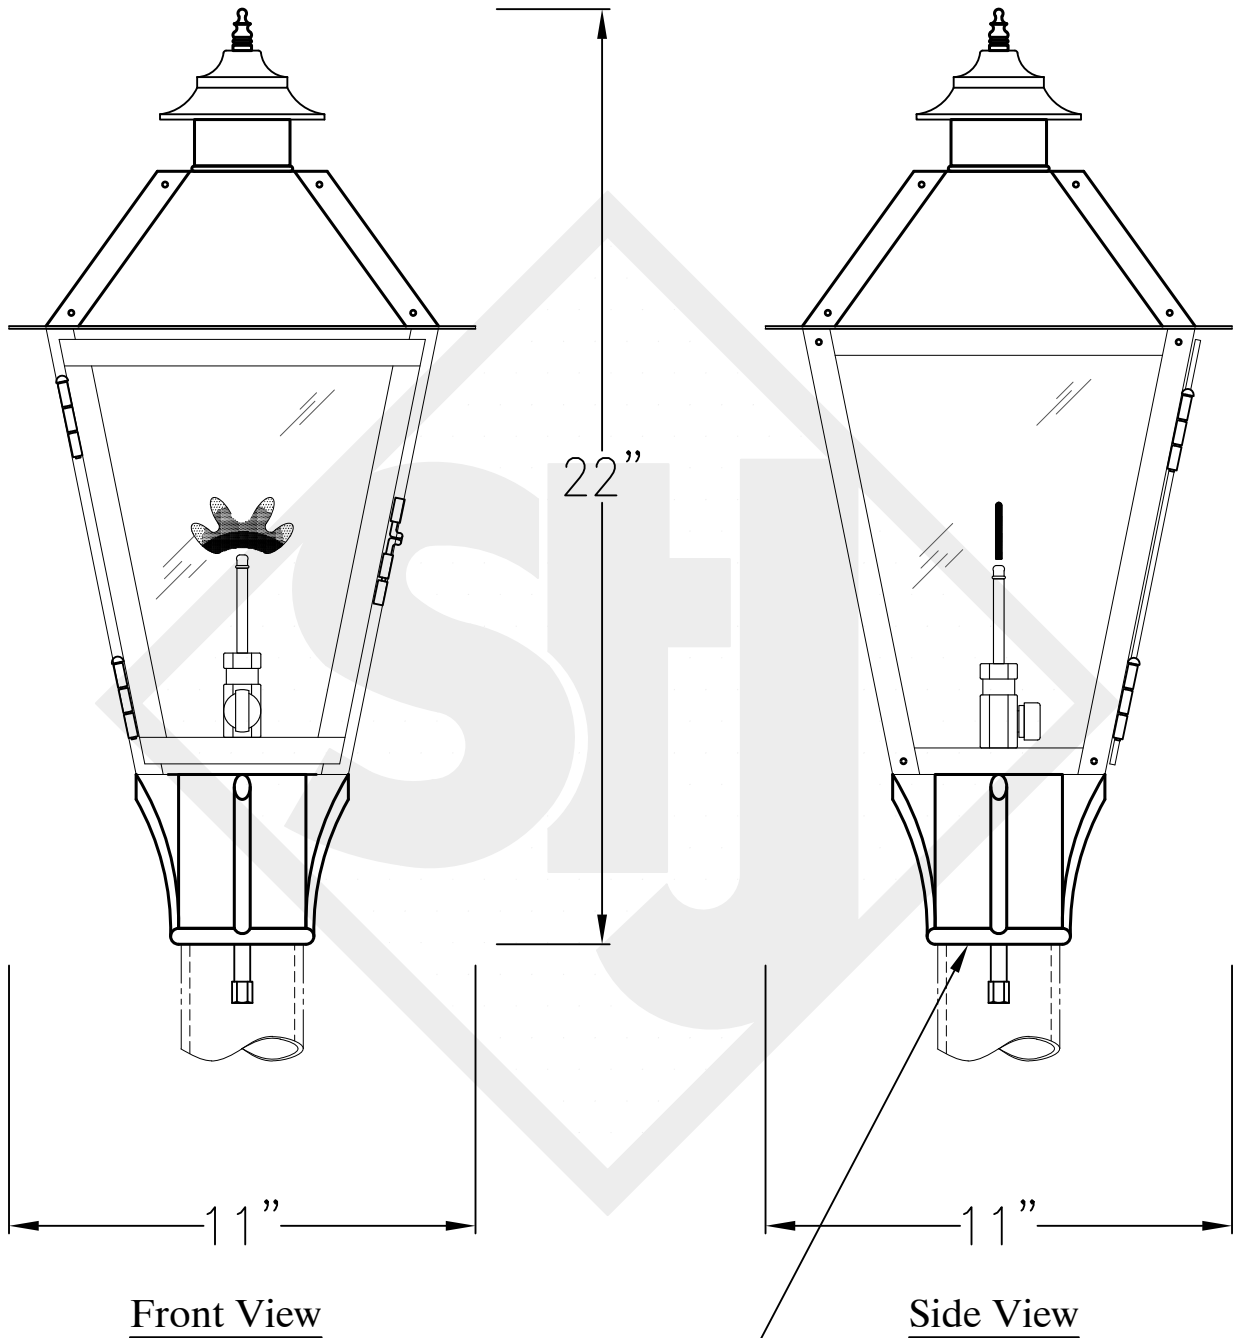

MAGNOLIA SMALL COPPER WALL BRACKET

Available w/ Solid or
Glass top

Front View

Side View

Backplate

Lights are hand crafted
Dimensions may vary by 1/4"

| | |
|---------------------------------------|-----------------|
| Magnolia Small Copper Wall Bracket | |
| St. James LIGHTING | |
| SCALE: N.T.S. | DRAFT: B. Vial |
| FILE: MAGS | APP'D: J. Ragan |
| JOB: X | DATE: 11/9/17 |

MAGNOLIA SMALL STEEL WALL BRACKET

Available w/ Solid or
Glass top

Front View

Side View

Backplate

Lights are hand crafted
Dimensions may vary by 1/4"

| | |
|--------------------------------------|-----------------|
| Magnolia Small Steel Wall Bracket | |
| St. James LIGHTING | |
| SCALE: N.T.S. | DRAFT: B. Vial |
| FILE: MAGS | APP'D: J. Ragan |
| JOB: X | DATE: 9/29/17 |

MAGNOLIA SMALL COPPER POST MOUNT

Available w/ Solid or
Glass top

Front View

Side View

Fits over 3" post
1/4" Female Flare
Fitting

Lights are hand crafted
Dimensions may vary by 1/4"

| | |
|-------------------------------------------------------------------------------------------------------------|-----------------|
| Magnolia Small Copper Post Mount | |
|  St. James LIGHTING | |
| SCALE: N.T.S. | DRAFT: B. Vial |
| FILE: MAGS | APP'D: J. Ragan |
| JOB: X | DATE: 9/29/17 |

MAGNOLIA SMALL CEILING MOUNT HALF YOKE

Shortest Height 28 $\frac{3}{4}$ "
Available w/ Solid or glass Top

Front View

Side View

Ceiling Mount

Lights are hand crafted
Dimensions may vary by 1/4"

| | |
|-------------------------------------------|-----------------|
| Magnolia Small Ceiling Mount Half Yoke | |
| St. James LIGHTING | |
| SCALE: N.T.S. | DRAFT: B. Vial |
| FILE: MAGS | APP'D: J. Ragan |
| JOB: X | DATE: .5/27/21 |