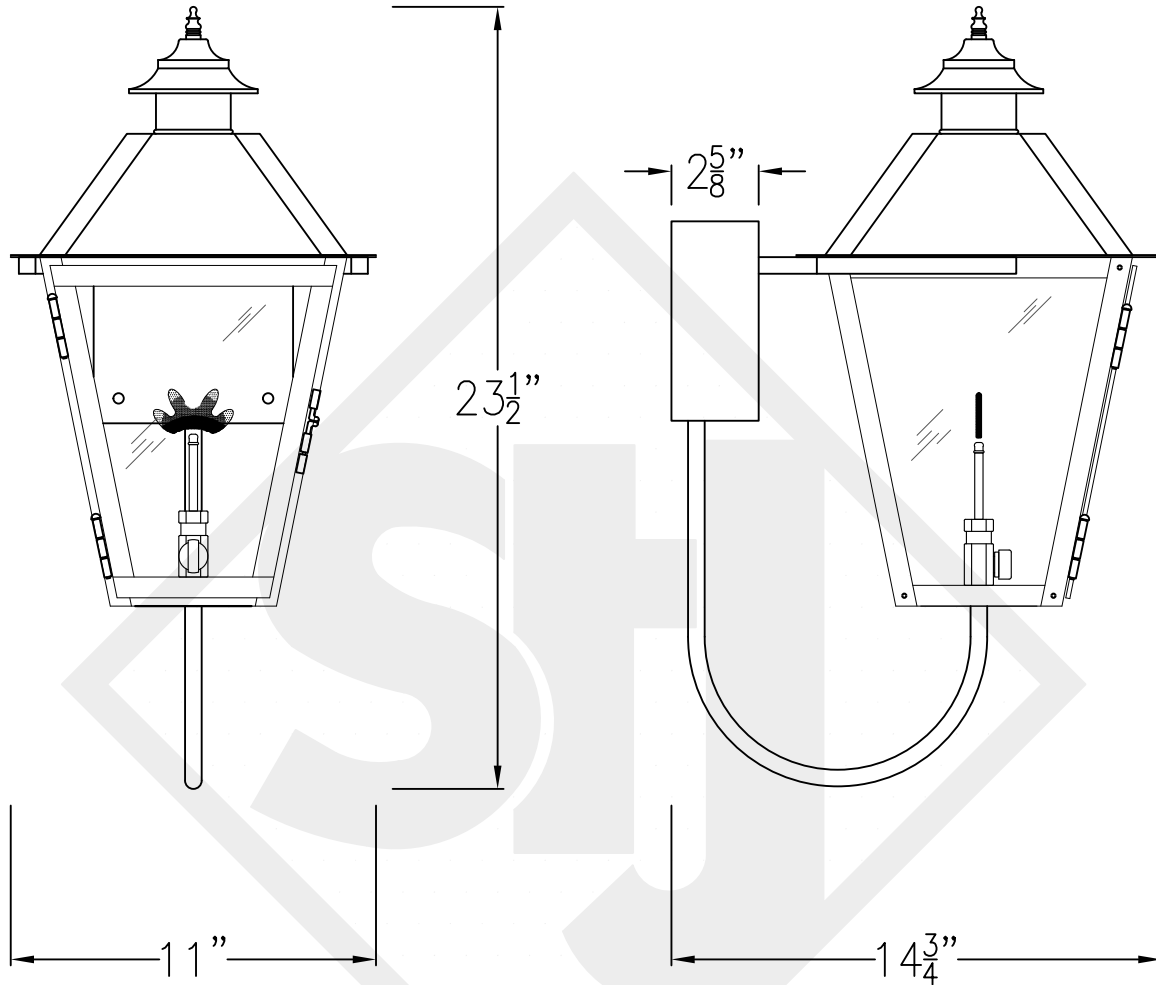

MAGNOLIA SMALL COPPER WALL BRACKET

Available w/ Solid or
Glass top

Front View

Side View

Backplate

Lights are hand crafted
Dimensions may vary by 1/4"

| | |
|---------------------------------------|-----------------|
| Magnolia Small Copper Wall Bracket | |
| St. James LIGHTING | |
| SCALE: N.T.S. | DRAFT: B. Vial |
| FILE: MAGS | APP'D: J. Ragan |
| JOB: X | DATE: 11/9/17 |

MAGNOLIA SMALL STEEL WALL BRACKET

Available w/ Solid or
Glass top

Front View

Side View

Backplate

Lights are hand crafted
Dimensions may vary by 1/4"

| | |
|--------------------------------------|-----------------|
| Magnolia Small Steel Wall Bracket | |
| St. James LIGHTING | |
| SCALE: N.T.S. | DRAFT: B. Vial |
| FILE: MAGS | APP'D: J. Ragan |
| JOB: X | DATE: 9/29/17 |

MAGNOLIA SMALL COPPER POST MOUNT

Available w/ Solid or
Glass top

Front View

Side View

Fits over 3" post
1/4" Female Flare
Fitting

Lights are hand crafted
Dimensions may vary by 1/4"

| | |
|-------------------------------------------------------------------------------------------------------------|-----------------|
| Magnolia Small Copper Post Mount | |
|  St. James LIGHTING | |
| SCALE: N.T.S. | DRAFT: B. Vial |
| FILE: MAGS | APP'D: J. Ragan |
| JOB: X | DATE: 9/29/17 |

MAGNOLIA SMALL FULL CEILING YOKE

Shortest Height 30½"
Available w/ Solid
or Glass top

Front View

Side View

Ceiling Mount

Lights are hand crafted
Dimensions may vary by 1/4"

| | |
|-------------------------------------------|-----------------|
| Magnolia Small Ceiling Mount Full Yoke | |
| St. James LIGHTING | |
| SCALE: N.T.S. | DRAFT: B. Vial |
| FILE: MAGS | APP'D: J. Ragan |
| JOB: X | DATE: 05/28/21 |