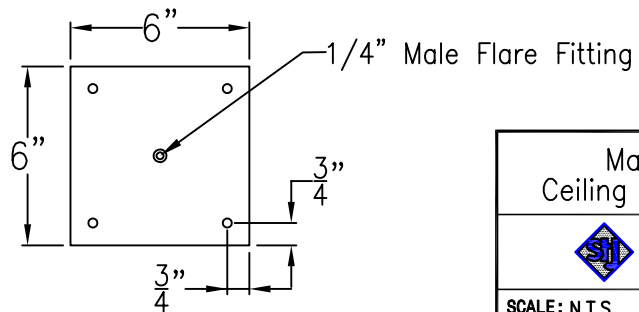

MAGNOLIA SMALL COPPER POST MOUNT

Available w/ Solid or
Glass top

Front View

Side View

Fits over 3" post
1/4" Female Flare
Fitting

Lights are hand crafted
Dimensions may vary by 1/4"

| | |
|-------------------------------------------------------------------------------------------------------------|-----------------|
| Magnolia Small Copper Post Mount | |
|  St. James LIGHTING | |
| SCALE: N.T.S. | DRAFT: B. Vial |
| FILE: MAGS | APP'D: J. Ragan |
| JOB: X | DATE: 9/29/17 |

MAGNOLIA SMALL CEILING MOUNT HALF YOKE

Shortest Height 28 $\frac{3}{4}$ "
Available w/ Solid or glass Top

Front View

Side View

Ceiling Mount

Lights are hand crafted
Dimensions may vary by 1/4"

| | |
|-------------------------------------------|-----------------|
| Magnolia Small Ceiling Mount Half Yoke | |
| St. James LIGHTING | |
| SCALE: N.T.S. | DRAFT: B. Vial |
| FILE: MAGS | APP'D: J. Ragan |
| JOB: X | DATE: .5/27/21 |