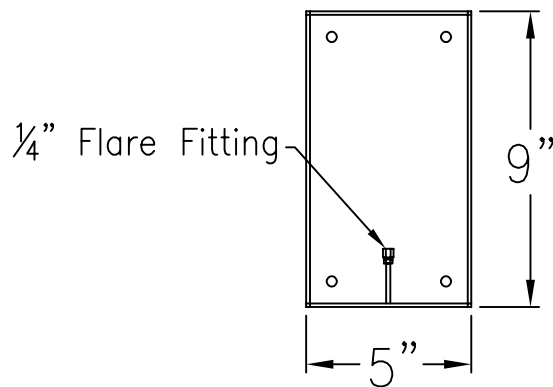

ASHLEY GRANDE STEEL WALL MOUNT

Front View

Side View

Open Bottom

Black(+) & White(-)
to power source

Backplate

Lights are hand crafted
Dimensions may vary by 1/4"

Ashley Grande Steel Wall Mount	
 St. James LIGHTING	
SCALE: N.T.S.	DRAFT: M. Buckley
FILE: ASH	APP'D: J. Ragan
JOB: x	DATE: 2/9/22

ASHLEY GRANDE STEEL WALL MOUNT

Front View

Side View

Backplate

Lights are hand crafted
Dimensions may vary by $\frac{1}{4}"$

Ashley Grande Steel Wall Mount	
 St. James LIGHTING	
SCALE: N.T.S.	DRAFT: M. Buckley
FILE: ASH	APP'D: J. Ragan
JOB: x	DATE: 2/9/22