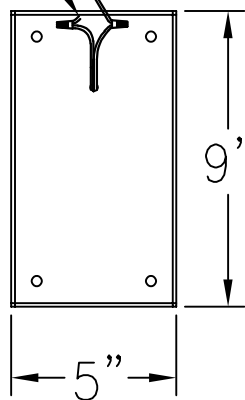

ASHLEY GRANDE STEEL WALL MOUNT

Front View

Side View

Open Bottom

Black(+) & White(-)
to power source

Backplate

Lights are hand crafted
Dimensions may vary by 1/4"

Ashley Grande Steel Wall Mount	
 St. James LIGHTING	
SCALE: N.T.S.	DRAFT: M. Buckley
FILE: ASH	APP'D: J. Ragan
JOB: x	DATE: 2/9/22

ASHLEY GRANDE STEEL WALL MOUNT

Front View

Side View

Backplate

Lights are hand crafted
Dimensions may vary by $\frac{1}{4}"$

Ashley Grande Steel Wall Mount	
 St. James LIGHTING	
SCALE: N.T.S.	DRAFT: M. Buckley
FILE: ASH	APP'D: J. Ragan
JOB: x	DATE: 2/9/22