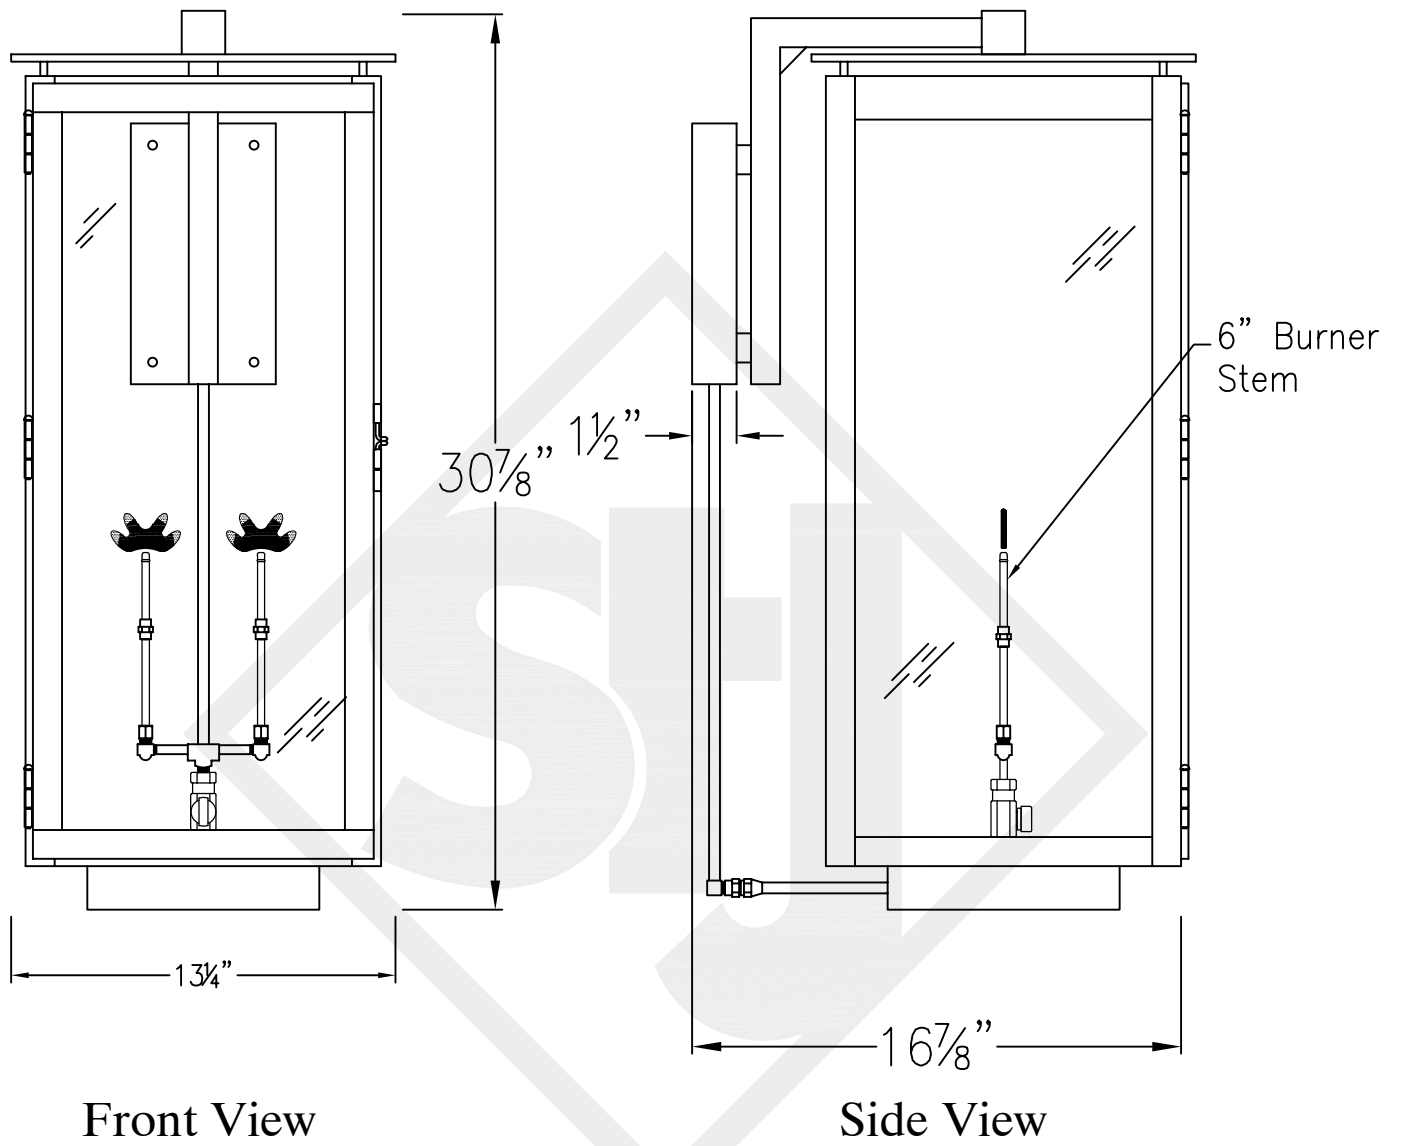

ASHLEY GRANDE STEEL WALL MOUNT

Front View

Side View

Open Bottom

Black(+) & White(-)
to power source

Backplate

Lights are hand crafted
Dimensions may vary by 1/4"

Ashley Grande Steel Wall Mount	
 St. James LIGHTING	
SCALE: N.T.S.	DRAFT: M. Buckley
FILE: ASH	APP'D: J. Ragan
JOB: x	DATE: 2/9/22

ASHLEY GRANDE STEEL WALL MOUNT

Front View

Side View

Backplate

Lights are hand crafted
Dimensions may vary by $\frac{1}{4}"$

Ashley Grande Steel Wall Mount	
 St. James LIGHTING	
SCALE: N.T.S.	DRAFT: M. Buckley
FILE: ASH	APP'D: J. Ragan
JOB: x	DATE: 2/9/22