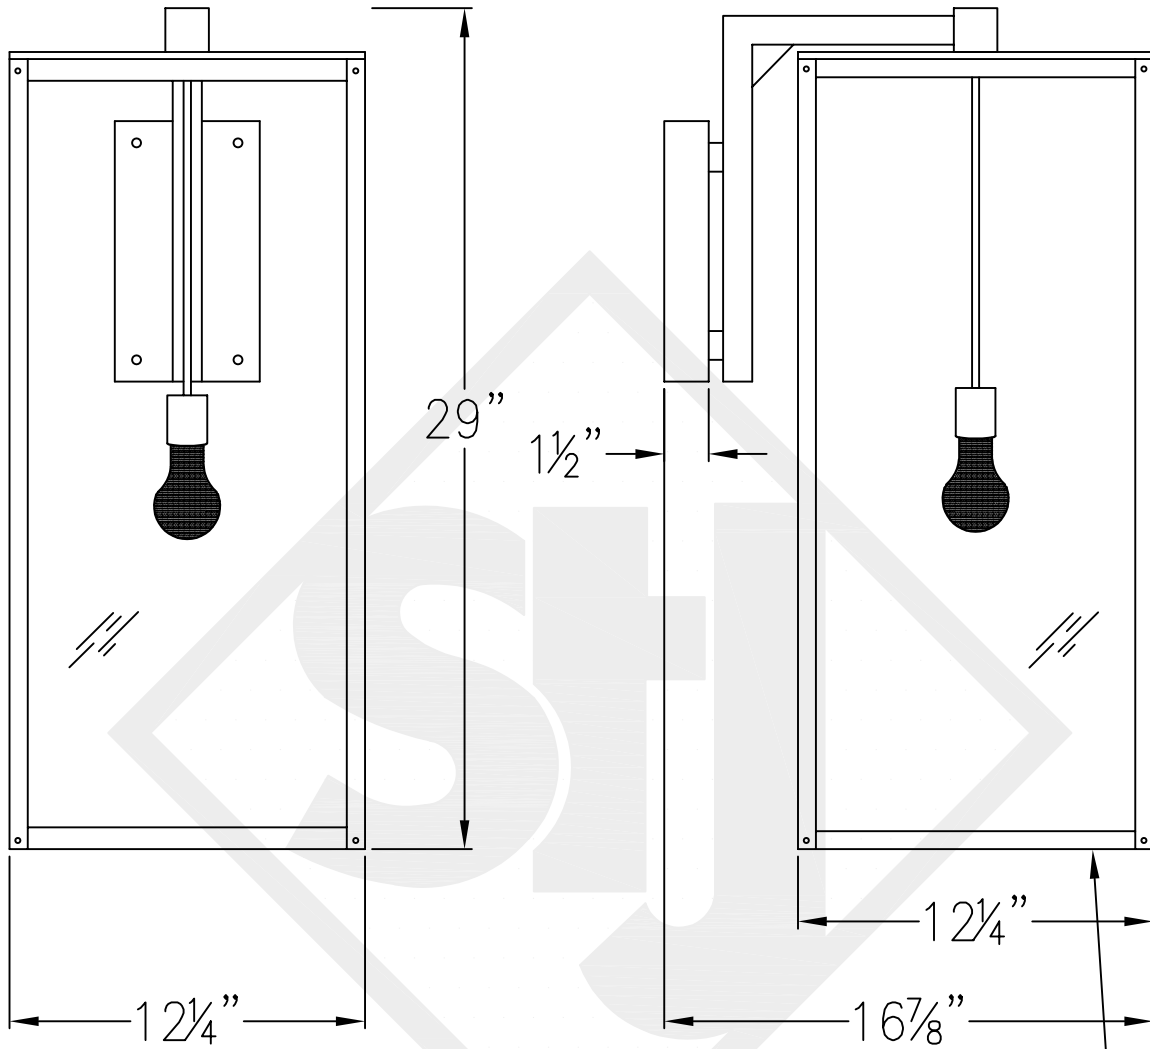

ASHLEY GRANDE STEEL WALL MOUNT

Front View

Side View

Open Bottom

Black(+) & White(-)
to power source

Backplate

Lights are hand crafted
Dimensions may vary by 1/4"

Ashley Grande Steel Wall Mount	
 St. James LIGHTING	
SCALE: N.T.S.	DRAFT: M. Buckley
FILE: ASH	APP'D: J. Ragan
JOB: x	DATE: 2/9/22

ASHLEY GRANDE STEEL WALL MOUNT

Front View

Side View

Backplate

Lights are hand crafted
Dimensions may vary by $\frac{1}{4}"$

Ashley Grande Steel Wall Mount	
 St. James LIGHTING	
SCALE: N.T.S.	DRAFT: M. Buckley
FILE: ASH	APP'D: J. Ragan
JOB: x	DATE: 2/9/22