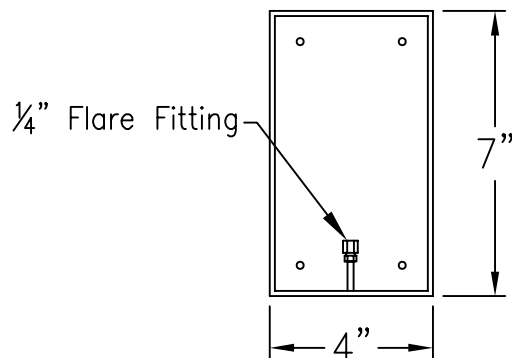

ASHLEY MEDIUM STEEL WALL MOUNT

Lights are hand crafted
Dimensions may vary by 1/4"

Backplate

Ashley Medium Steel Wall Mount	
St. James LIGHTING	
SCALE: N.T.S.	DRAFT: M. Buckley
FILE: ASH	APP'D: J. Ragan
JOB: x	DATE: 2/9/22

ASHLEY MEDIUM STEEL WALL MOUNT

Front View

Side View

Backplate

Lights are hand crafted
Dimensions may vary by 1/4"

Ashley Medium Steel Wall Mount	
 St. James LIGHTING	
SCALE: N.T.S.	DRAFT: M. Buckley
FILE: ASH	APP'D: J. Ragan
JOB: x	DATE: 2/9/22