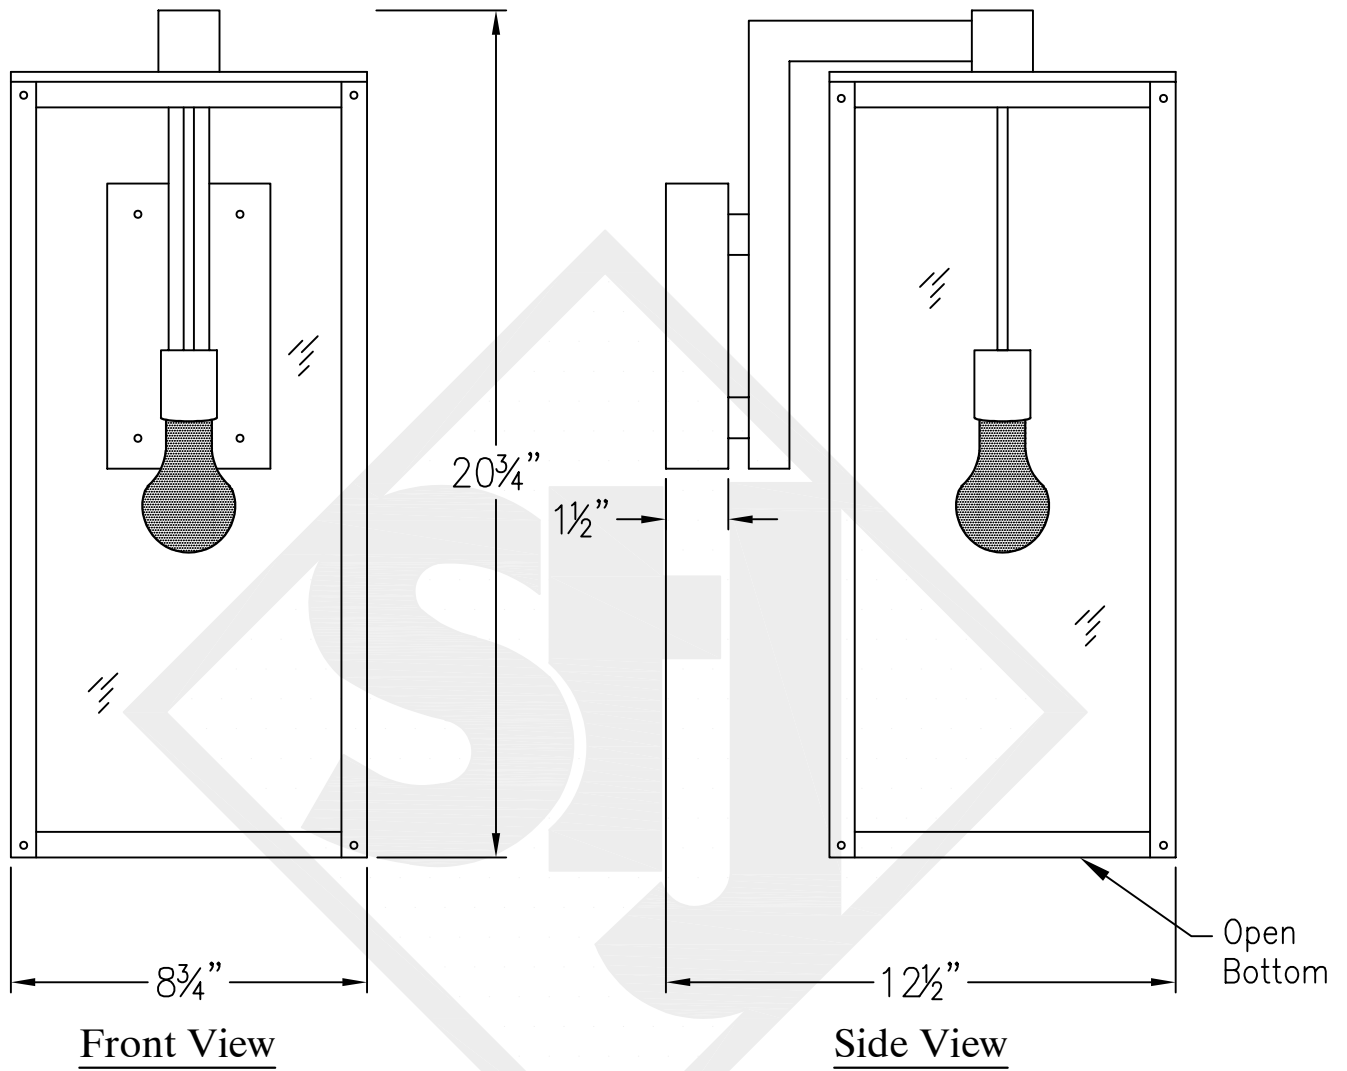

ASHLEY MEDIUM STEEL WALL MOUNT

Lights are hand crafted
Dimensions may vary by 1/4"

Backplate

Ashley Medium Steel Wall Mount	
St. James LIGHTING	
SCALE: N.T.S.	DRAFT: M. Buckley
FILE: ASH	APP'D: J. Ragan
JOB: x	DATE: 2/9/22

ASHLEY MEDIUM STEEL WALL MOUNT

Front View

Side View

Backplate

Lights are hand crafted
Dimensions may vary by 1/4"

Ashley Medium Steel Wall Mount	
 St. James LIGHTING	
SCALE: N.T.S.	DRAFT: M. Buckley
FILE: ASH	APP'D: J. Ragan
JOB: x	DATE: 2/9/22