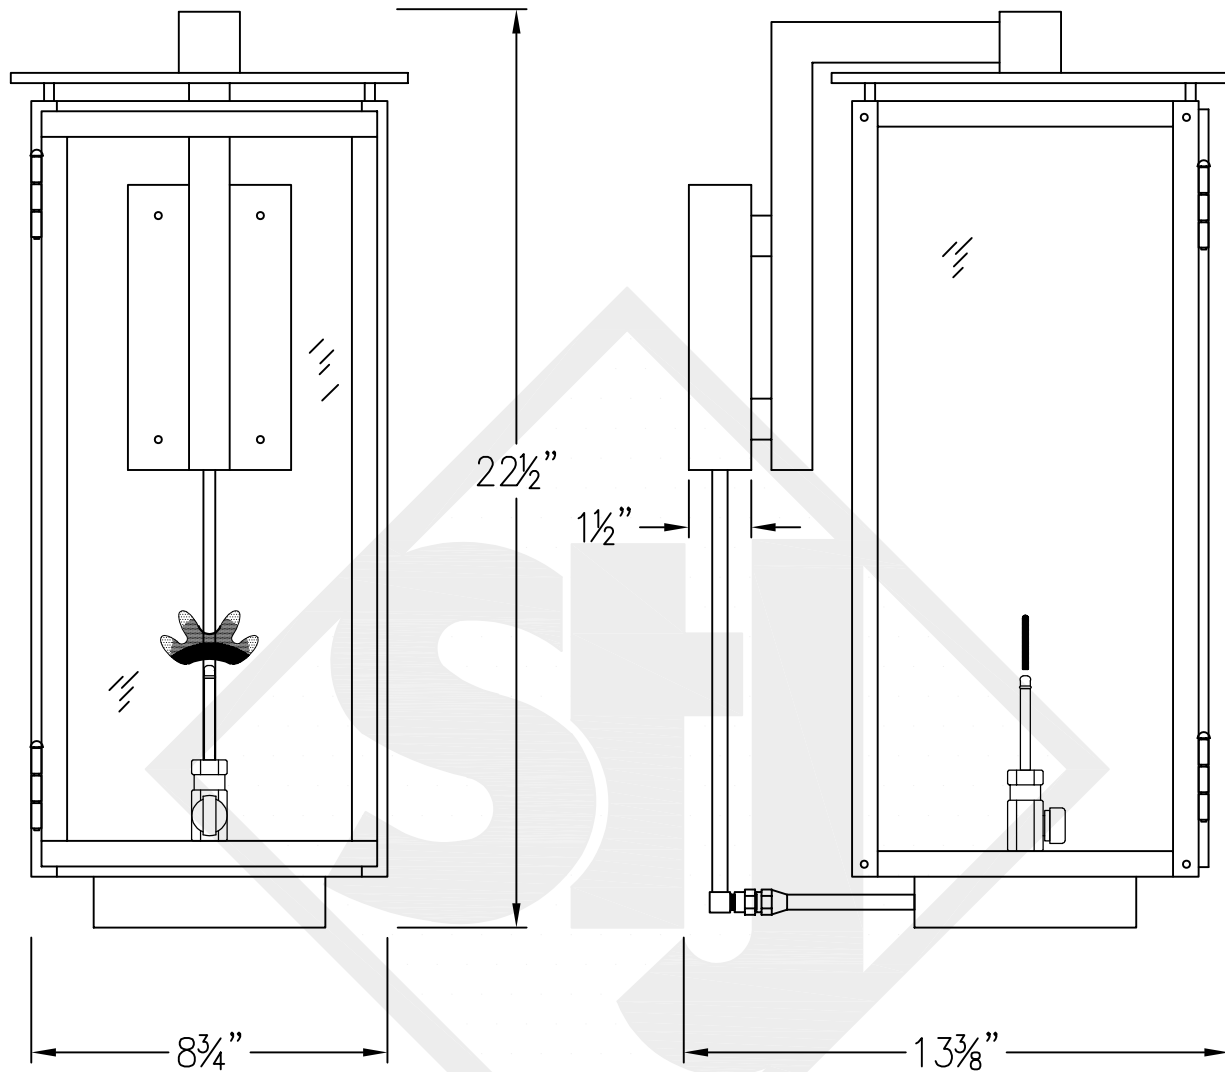

ASHLEY MEDIUM STEEL WALL MOUNT

Lights are hand crafted
Dimensions may vary by 1/4"

Backplate

Ashley Medium Steel Wall Mount	
St. James LIGHTING	
SCALE: N.T.S.	DRAFT: M. Buckley
FILE: ASH	APP'D: J. Ragan
JOB: x	DATE: 2/9/22

ASHLEY MEDIUM STEEL WALL MOUNT

Front View

Side View

Backplate

Lights are hand crafted
Dimensions may vary by 1/4"

Ashley Medium Steel Wall Mount	
 St. James LIGHTING	
SCALE: N.T.S.	DRAFT: M. Buckley
FILE: ASH	APP'D: J. Ragan
JOB: x	DATE: 2/9/22